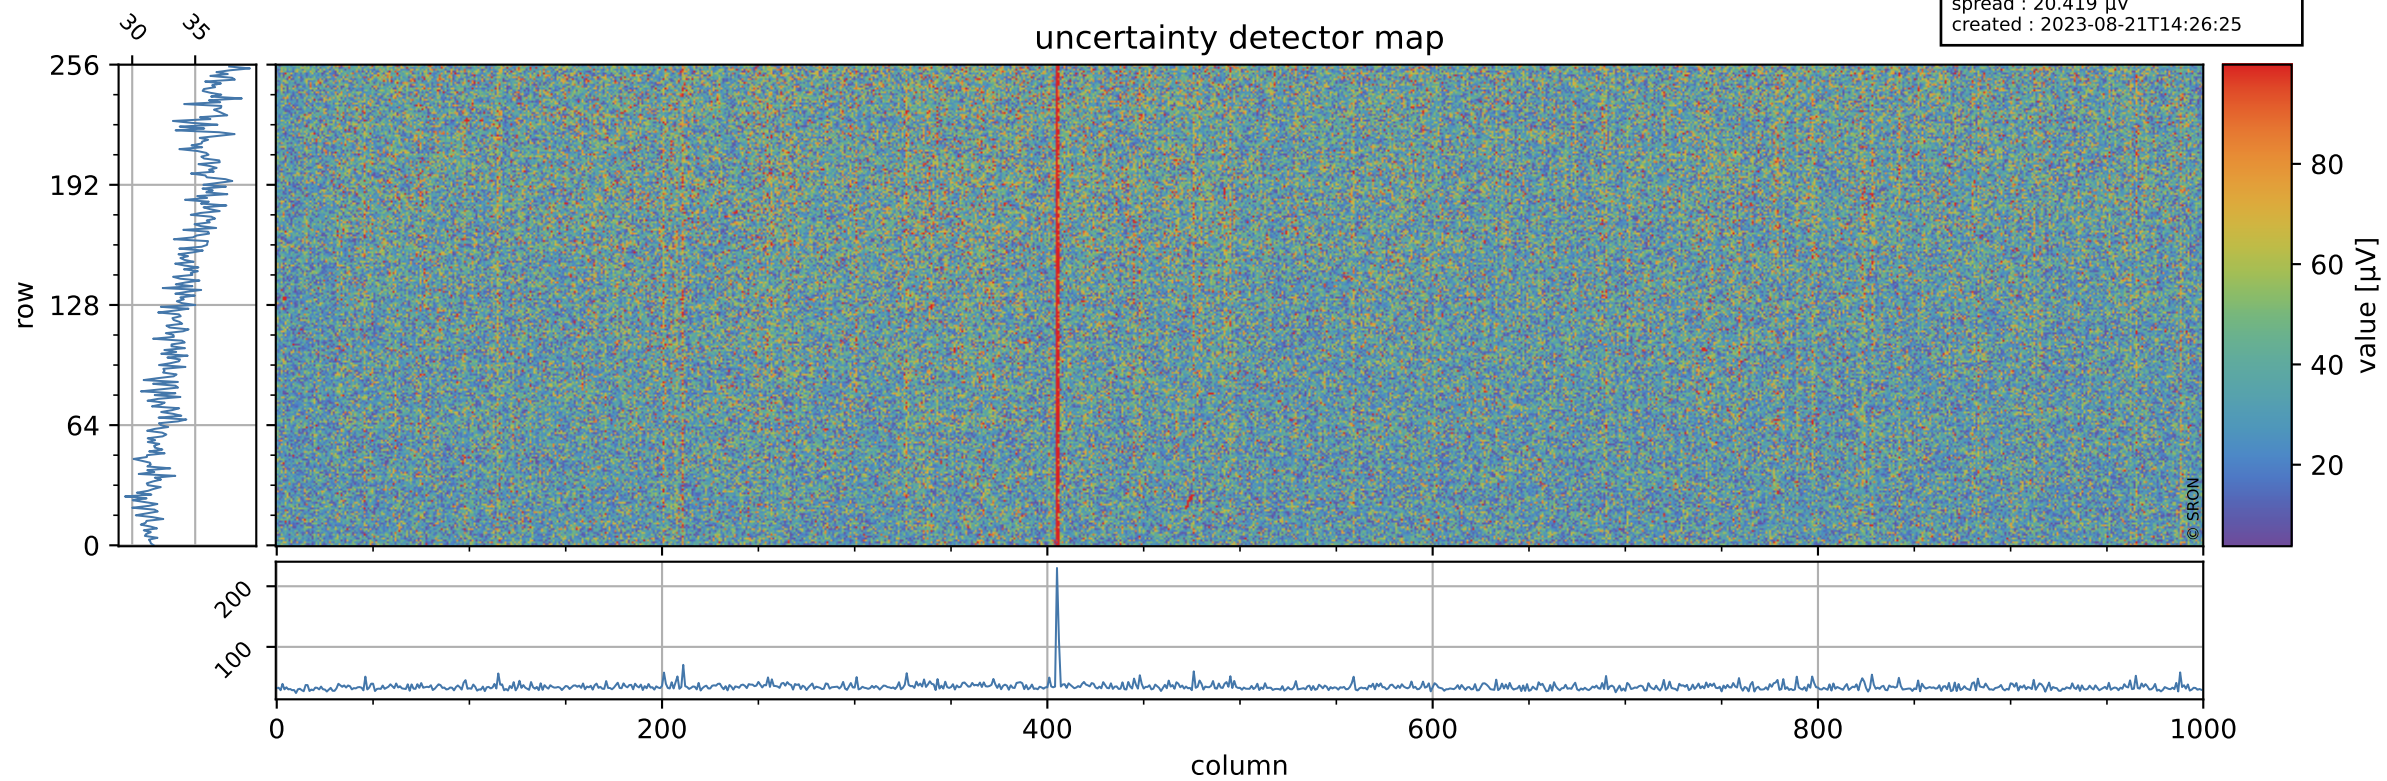

# Tropomi SWIR offset (official)

orbits : 18 in [8572, 8617]  
coverage : 2019-06-09 / 2019-06-12  
median : 0.52594 V  
spread : 0.035914 V  
created : 2023-08-21T14:26:25

## value detector map

# Tropomi SWIR offset (official)

orbits : 18 in [8572, 8617]  
coverage : 2019-06-09 / 2019-06-12  
median : 34.605  $\mu\text{V}$   
spread : 20.419  $\mu\text{V}$   
created : 2023-08-21T14:26:25

# Tropomi SWIR offset (official) ground-tracks of Sentinel-5P

orbits : 18 in [8572, 8617]  
coverage : 2019-06-09 / 2019-06-12  
created : 2023-08-21T14:26:25