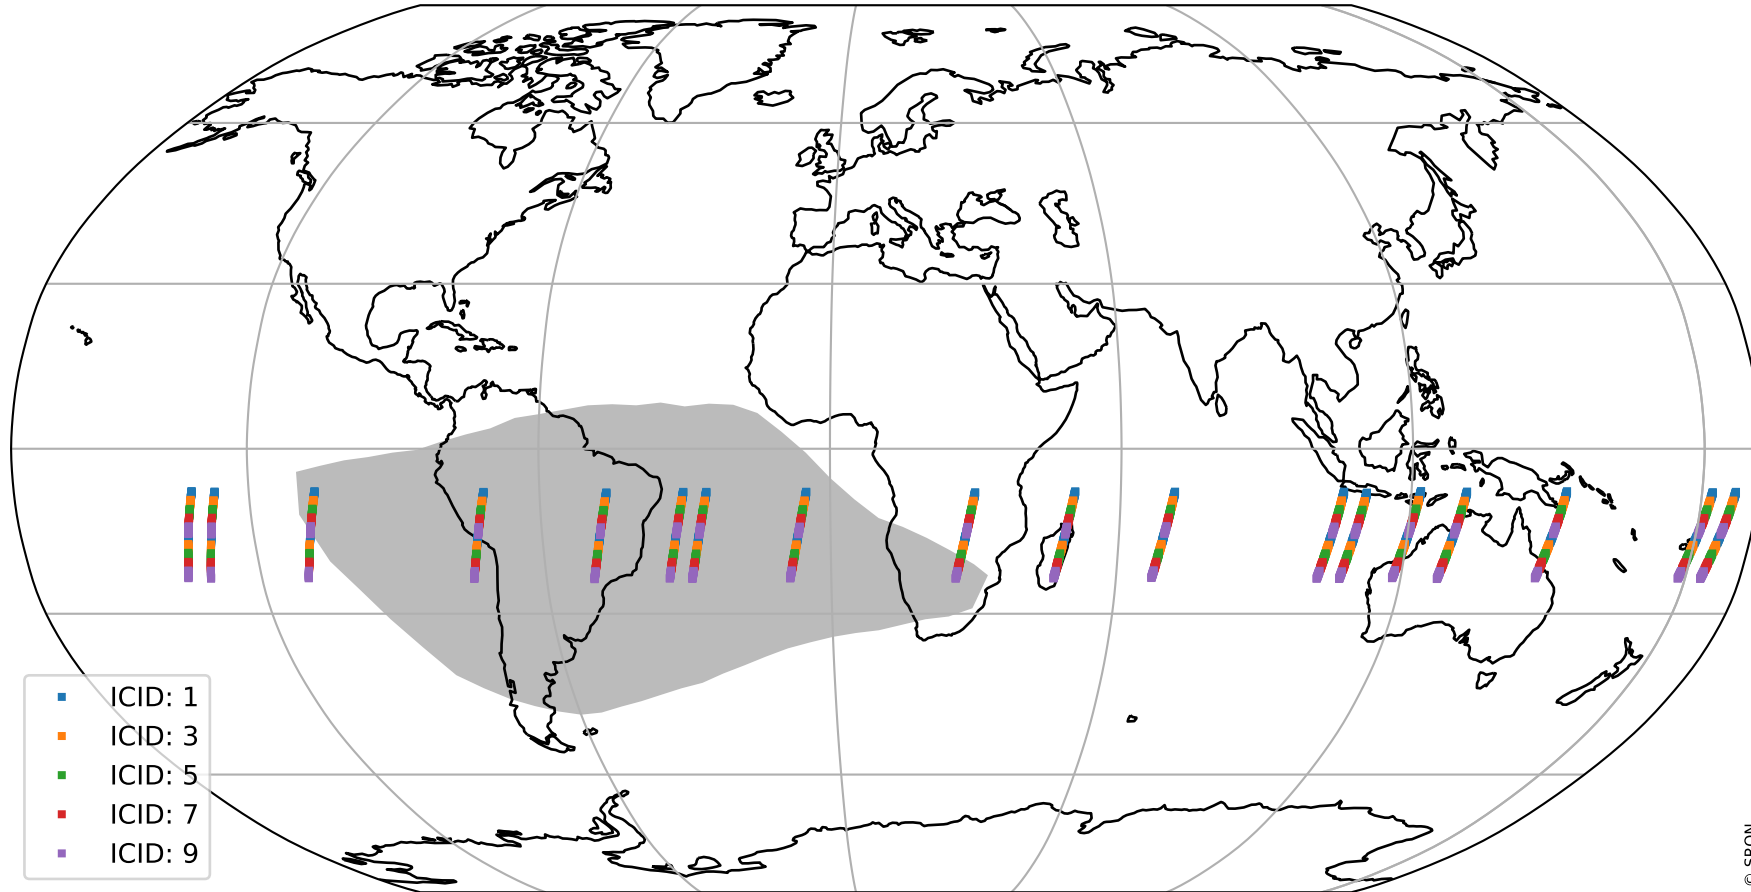

# Tropomi SWIR offset (official)

orbits : 18 in [8572, 8617]  
coverage : 2019-06-09 / 2019-06-12  
median : 34.605  $\mu\text{V}$   
spread : 20.419  $\mu\text{V}$   
created : 2023-08-21T14:26:25

# Tropomi SWIR offset (official)

orbits : 18 in [8572, 8617]  
coverage : 2019-06-09 / 2019-06-12  
median : -0.075466 mV  
spread : 0.34364 mV  
created : 2023-08-21T14:26:25

value compared with SWIR offset CKD

# Tropomi SWIR offset (official) ground-tracks of Sentinel-5P

orbits : 18 in [8572, 8617]  
coverage : 2019-06-09 / 2019-06-12  
created : 2023-08-21T14:26:25

# Tropomi SWIR offset (official)

orbits : [2827, 8617]  
coverage : 2018-04-30 / 2019-06-12  
created : 2023-08-21T14:26:26