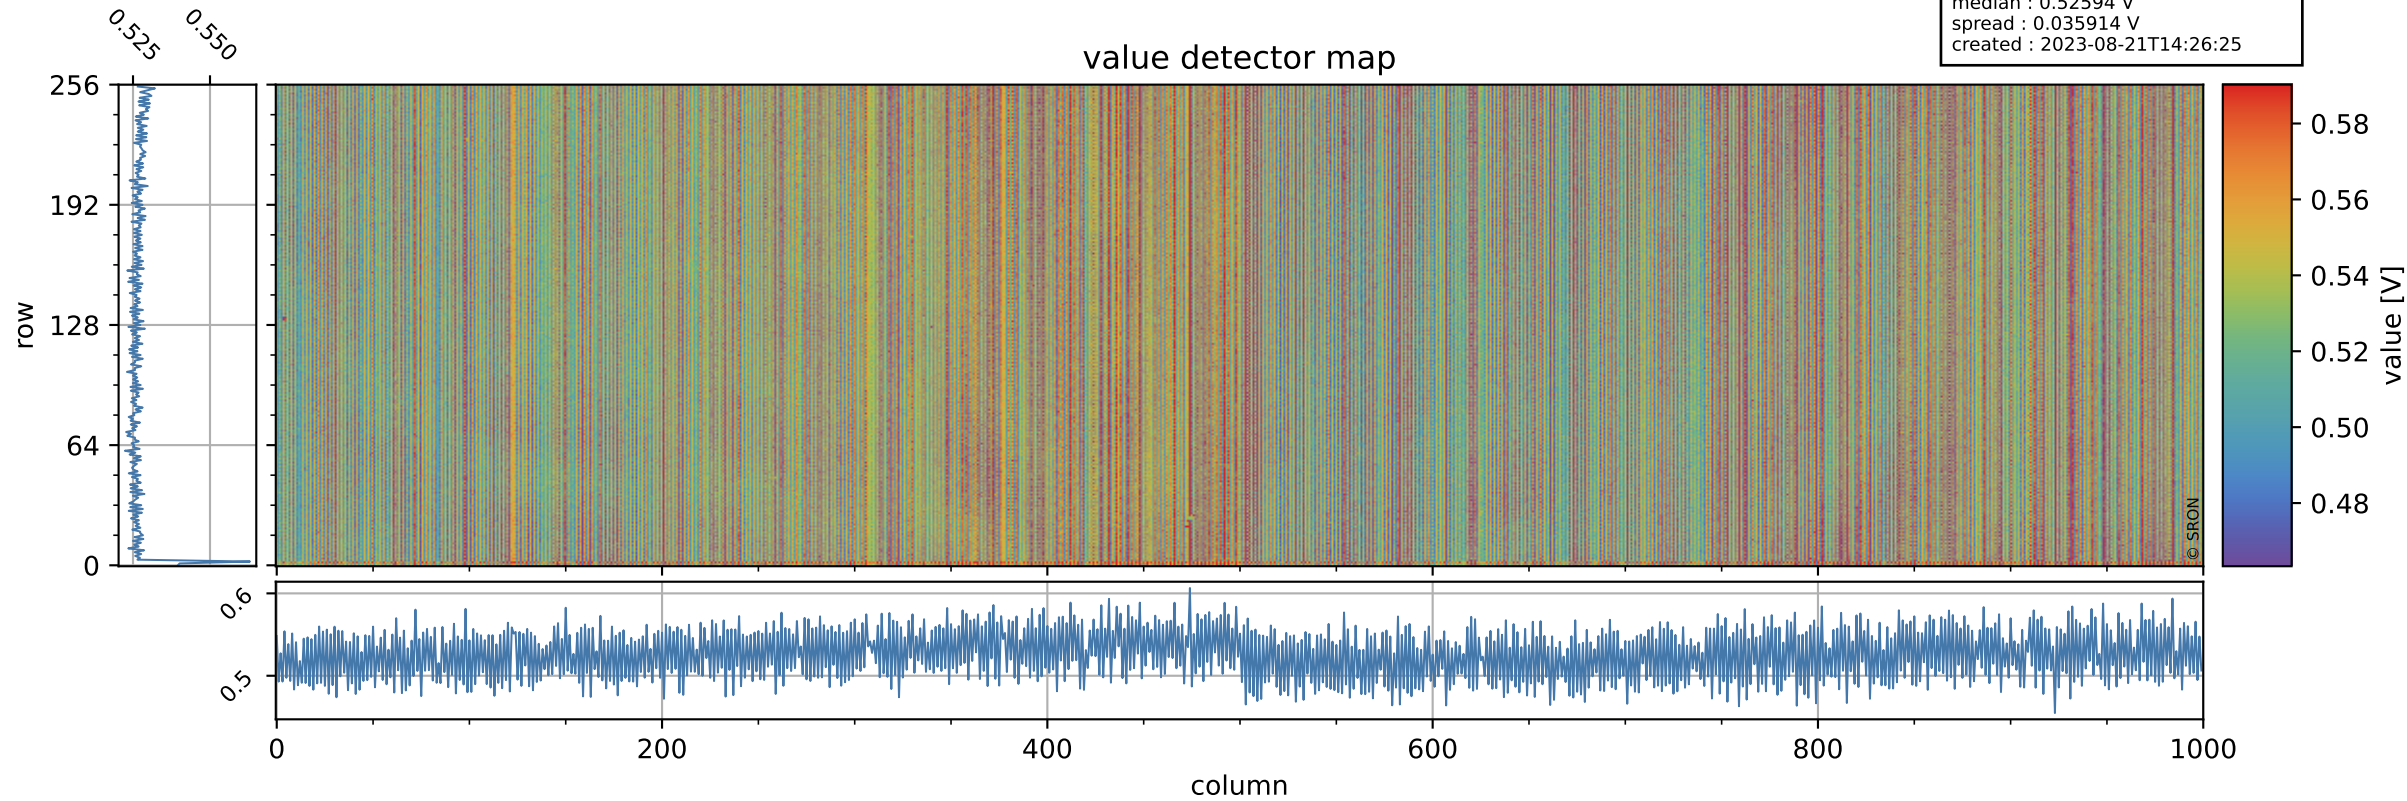

# Tropomi SWIR offset (official)

orbits : 18 in [8572, 8617]  
coverage : 2019-06-09 / 2019-06-12  
median : 0.52594 V  
spread : 0.035914 V  
created : 2023-08-21T14:26:25

## value detector map

# Tropomi SWIR offset (official)

orbits : 18 in [8572, 8617]  
coverage : 2019-06-09 / 2019-06-12  
median : 34.605  $\mu\text{V}$   
spread : 20.419  $\mu\text{V}$   
created : 2023-08-21T14:26:25

# Tropomi SWIR offset (official) ground-tracks of Sentinel-5P

orbits : 18 in [8572, 8617]  
coverage : 2019-06-09 / 2019-06-12  
created : 2023-08-21T14:26:25