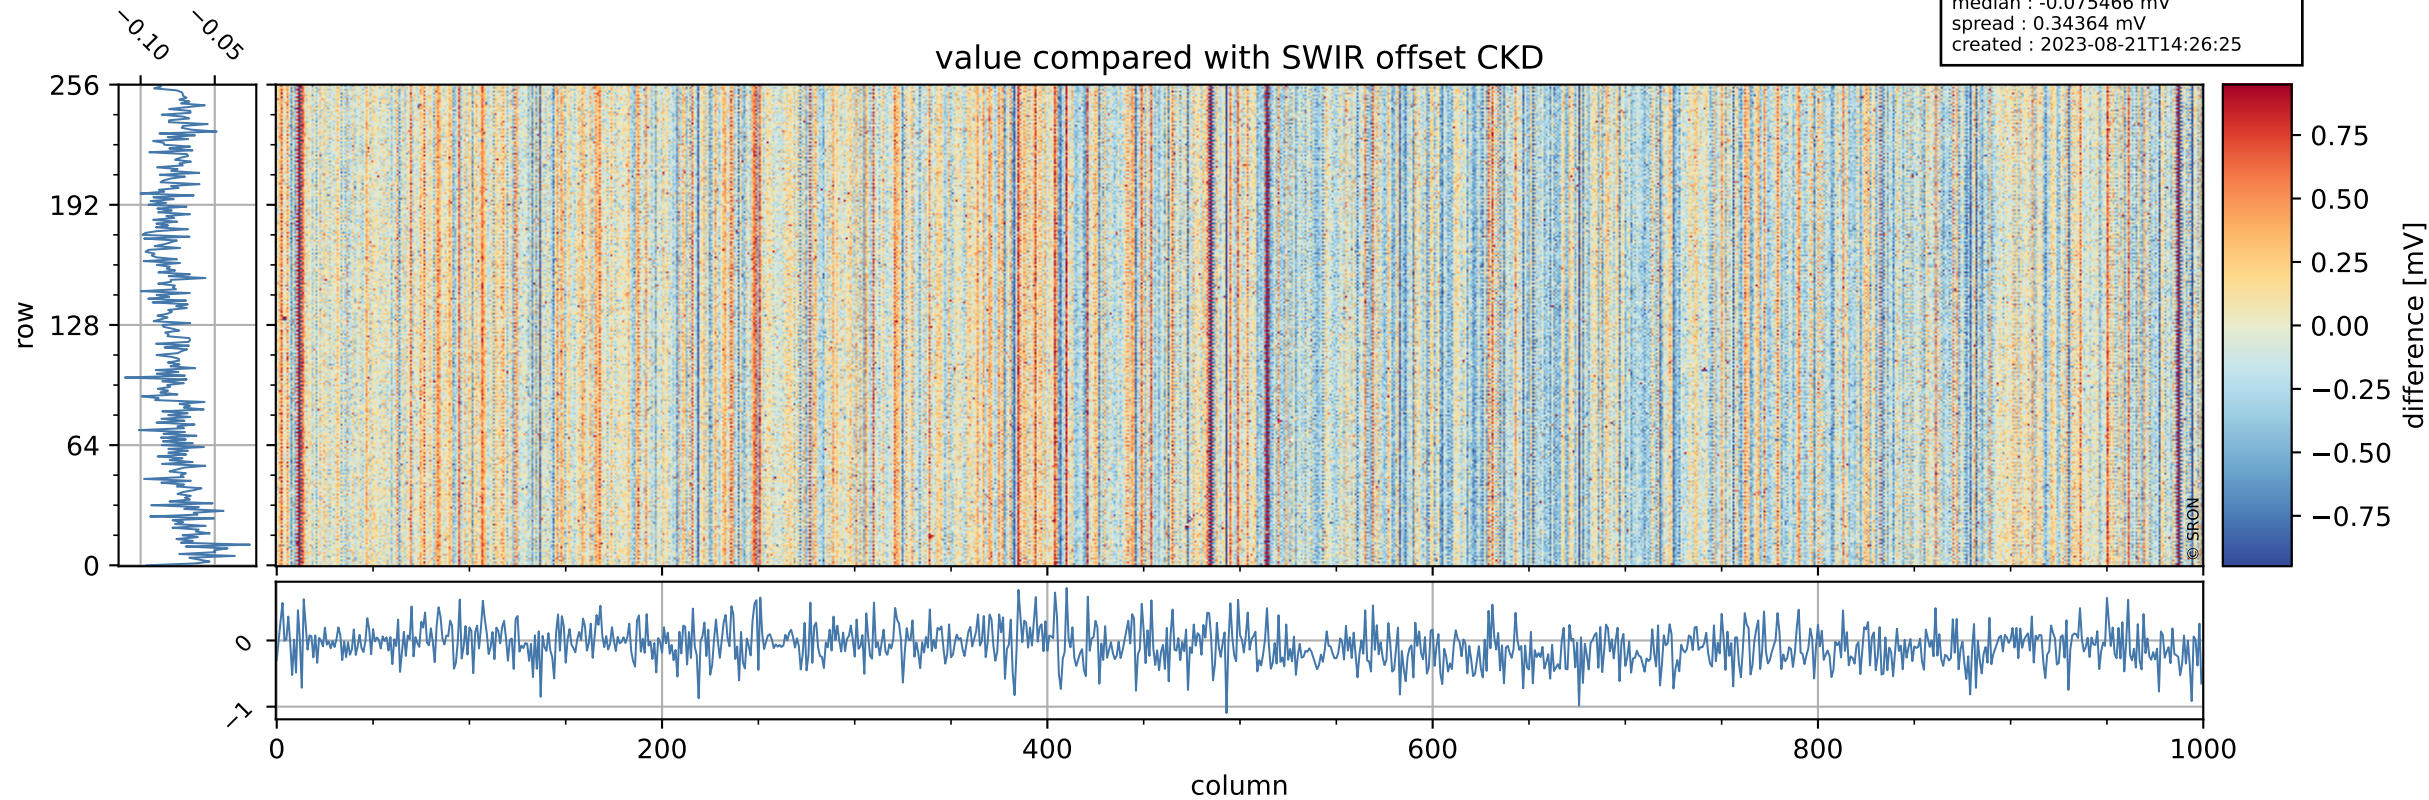

## value detector map

# Tropomi SWIR offset (official)

orbits : 18 in [8572, 8617]  
coverage : 2019-06-09 / 2019-06-12  
median : 34.605  $\mu\text{V}$   
spread : 20.419  $\mu\text{V}$   
created : 2023-08-21T14:26:25

# Tropomi SWIR offset (official)

orbits : 18 in [8572, 8617]  
coverage : 2019-06-09 / 2019-06-12  
median : -0.075466 mV  
spread : 0.34364 mV  
created : 2023-08-21T14:26:25

value compared with SWIR offset CKD

# Tropomi SWIR offset (official) ground-tracks of Sentinel-5P

orbits : 18 in [8572, 8617]  
coverage : 2019-06-09 / 2019-06-12  
created : 2023-08-21T14:26:25