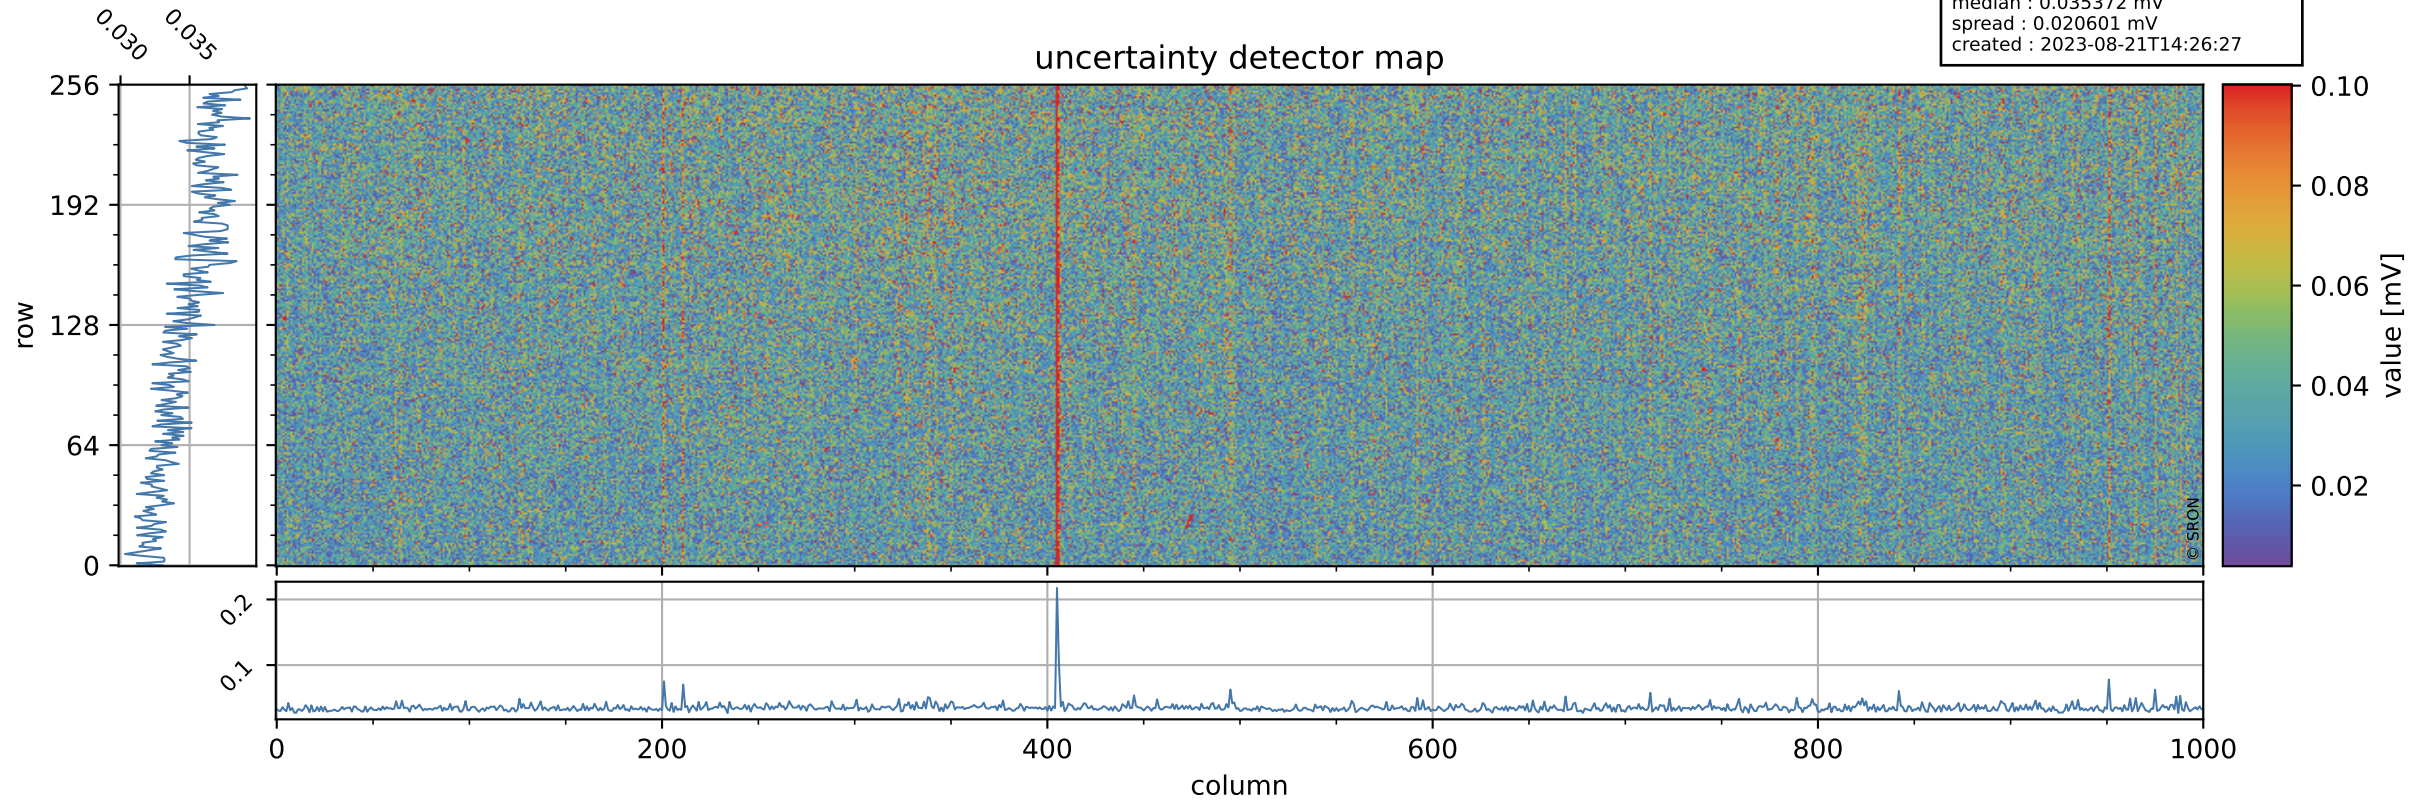

Tropomi SWIR offset (official)

orbits : 17 in [8587, 8632]
coverage : 2019-06-10 / 2019-06-13
median : 0.52596 V
spread : 0.035914 V
created : 2023-08-21T14:26:27

value detector map

Tropomi SWIR offset (official)

orbits : 17 in [8587, 8632]
coverage : 2019-06-10 / 2019-06-13
median : 0.035372 mV
spread : 0.020601 mV
created : 2023-08-21T14:26:27

Tropomi SWIR offset (official)

value compared with SWIR offset CKD

orbits : 17 in [8587, 8632]
coverage : 2019-06-10 / 2019-06-13
median : -0.064506 mV
spread : 0.342 mV
created : 2023-08-21T14:26:28

Tropomi SWIR offset (official) ground-tracks of Sentinel-5P

orbits : 17 in [8587, 8632]
coverage : 2019-06-10 / 2019-06-13
created : 2023-08-21T14:26:28

Tropomi SWIR offset (official)

orbits : [2827, 8632]
coverage : 2018-04-30 / 2019-06-13
created : 2023-08-21T14:26:28

trend of detector median & temperatures