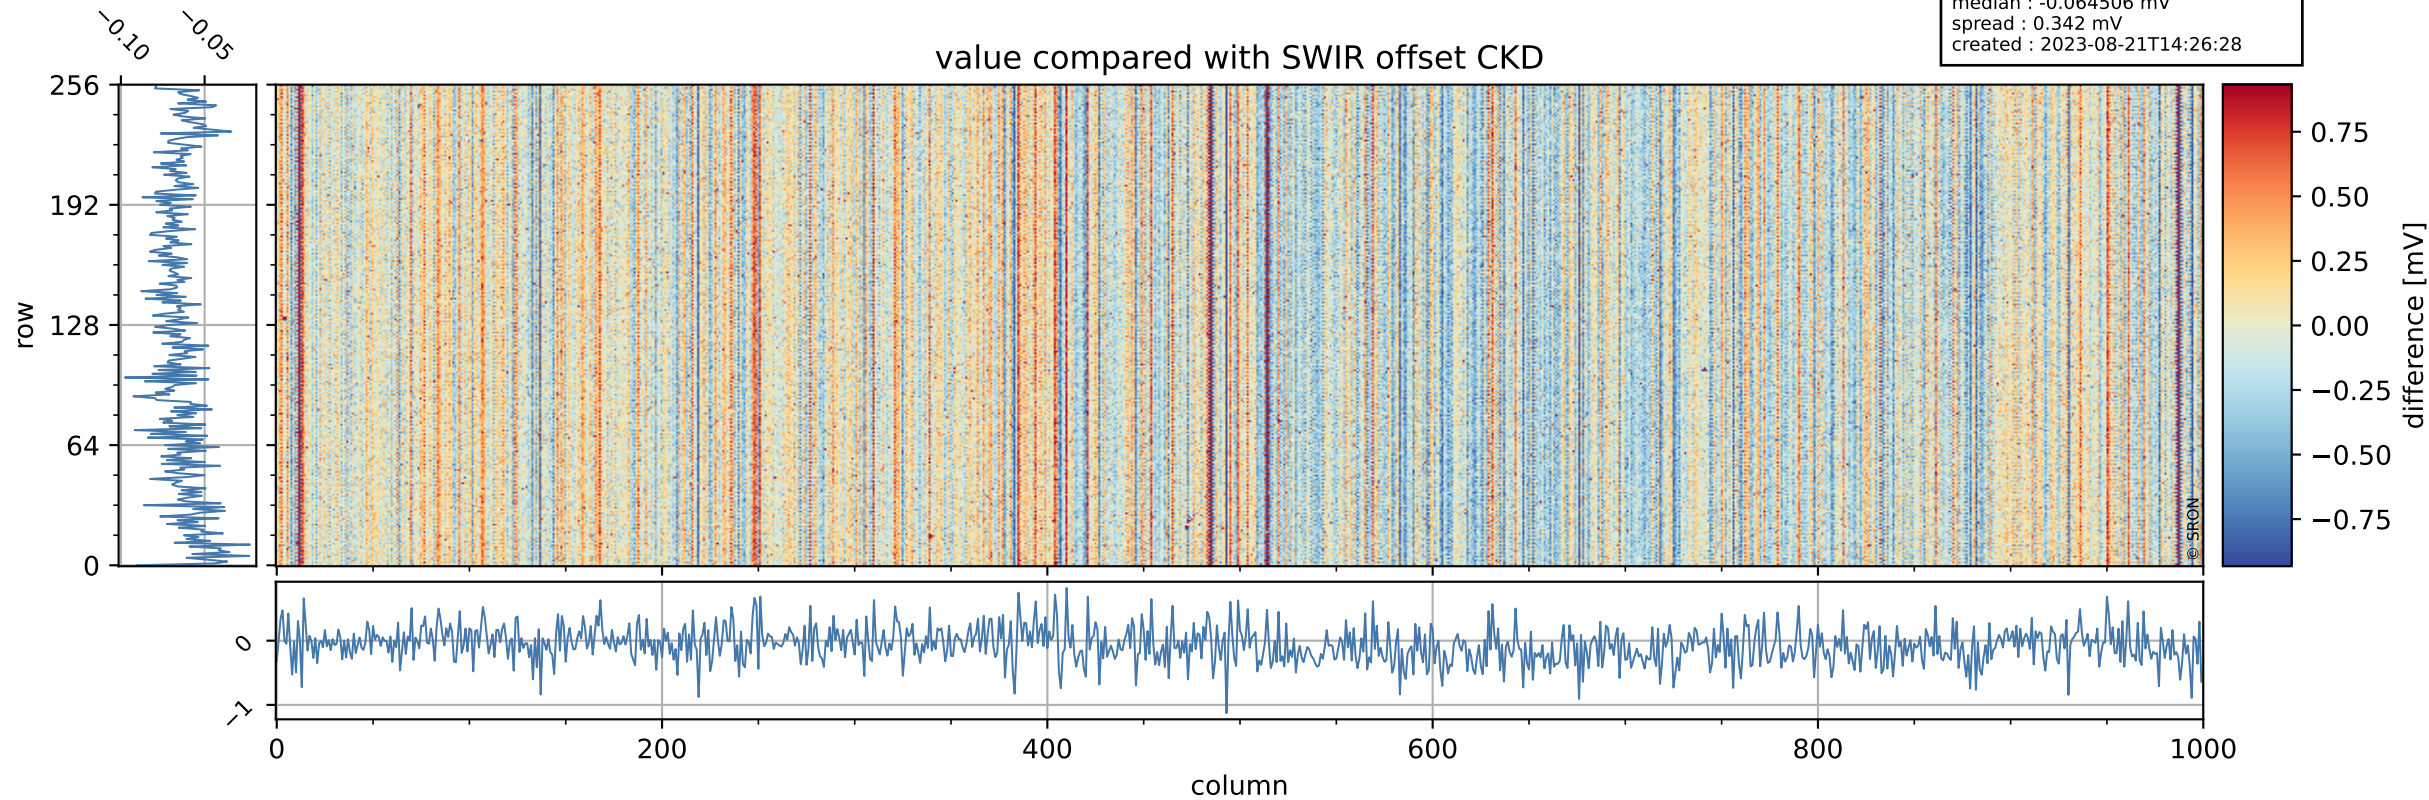

Tropomi SWIR offset (official)

orbits : 17 in [8587, 8632]
coverage : 2019-06-10 / 2019-06-13
median : 0.52596 V
spread : 0.035914 V
created : 2023-08-21T14:26:27

value detector map

Tropomi SWIR offset (official)

orbits : 17 in [8587, 8632]
coverage : 2019-06-10 / 2019-06-13
median : 0.035372 mV
spread : 0.020601 mV
created : 2023-08-21T14:26:27

Tropomi SWIR offset (official)

value compared with SWIR offset CKD

orbits : 17 in [8587, 8632]
coverage : 2019-06-10 / 2019-06-13
median : -0.064506 mV
spread : 0.342 mV
created : 2023-08-21T14:26:28

Tropomi SWIR offset (official) ground-tracks of Sentinel-5P

orbits : 17 in [8587, 8632]
coverage : 2019-06-10 / 2019-06-13
created : 2023-08-21T14:26:28

Tropomi SWIR offset (official)

orbits : [2827, 8632]
coverage : 2018-04-30 / 2019-06-13
created : 2023-08-21T14:26:28

trend of detector median & temperatures