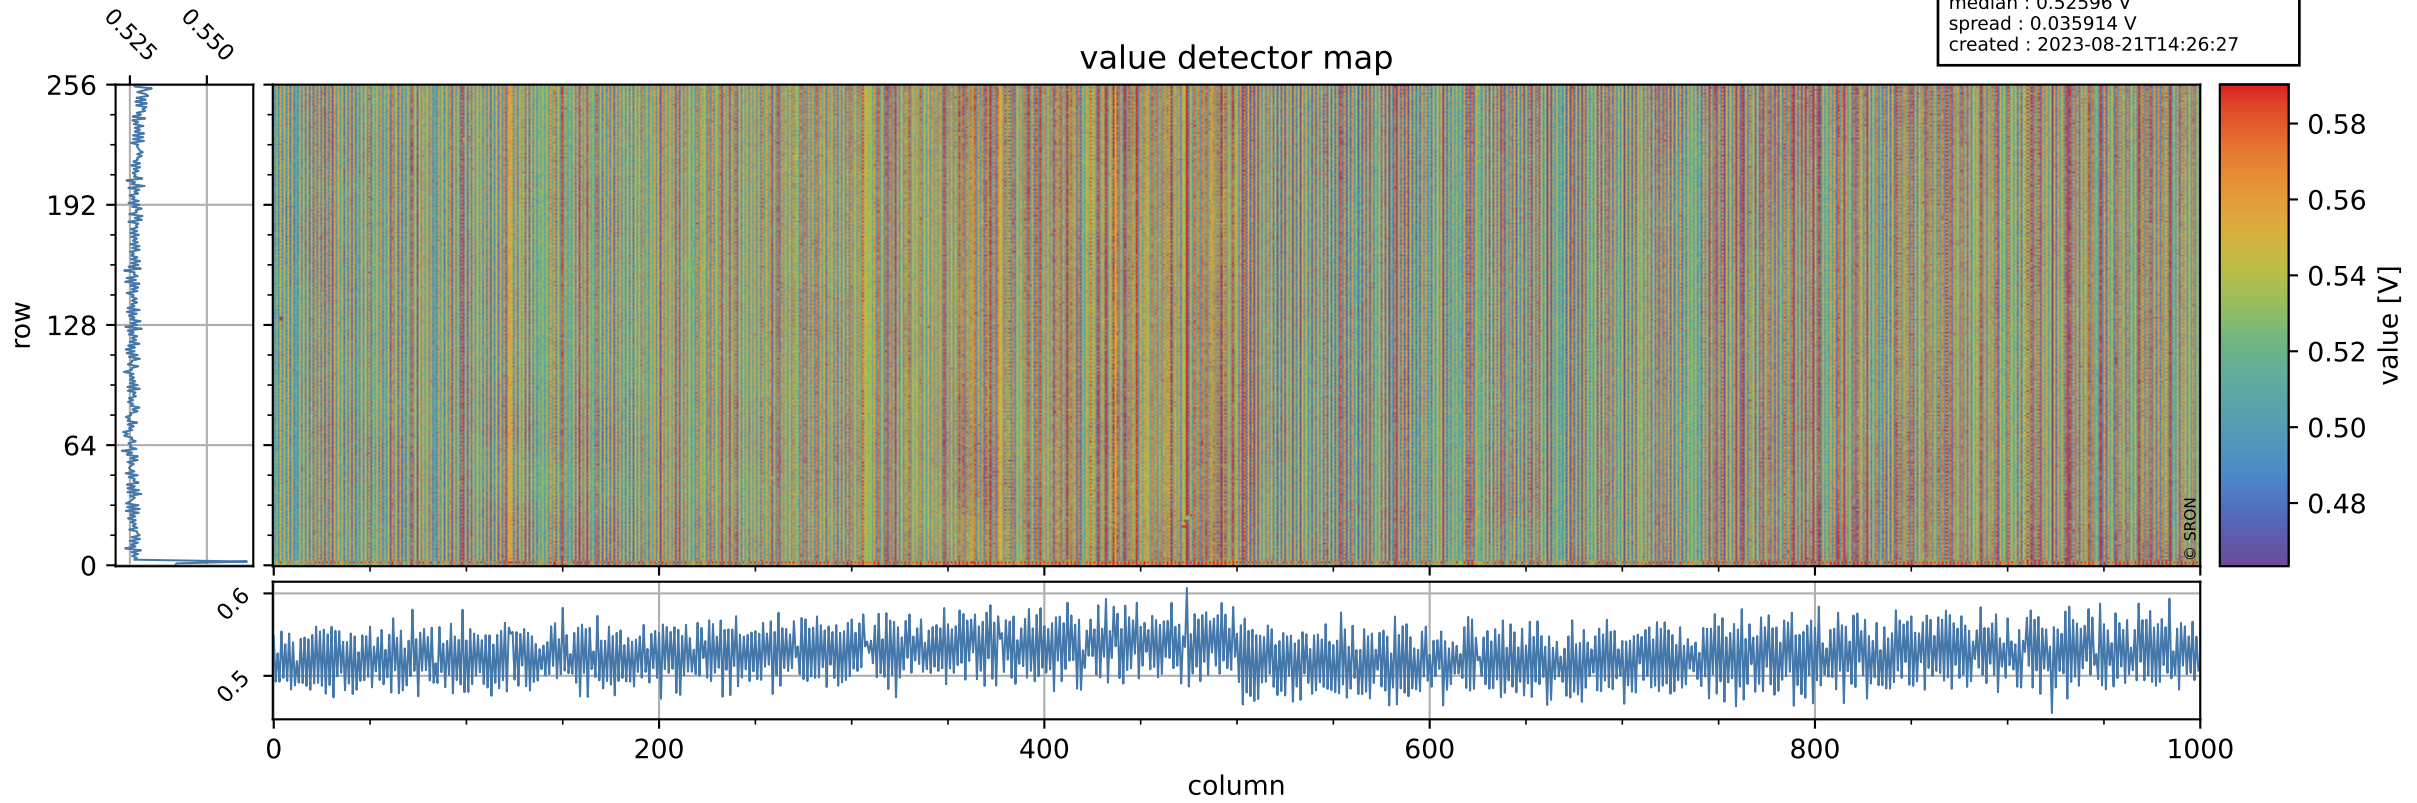

Tropomi SWIR offset (official)

orbits : 17 in [8587, 8632]
coverage : 2019-06-10 / 2019-06-13
median : 0.52596 V
spread : 0.035914 V
created : 2023-08-21T14:26:27

value detector map

Tropomi SWIR offset (official)

orbits : 17 in [8587, 8632]
coverage : 2019-06-10 / 2019-06-13
median : 0.035372 mV
spread : 0.020601 mV
created : 2023-08-21T14:26:27

Tropomi SWIR offset (official)

value compared with SWIR offset CKD

orbits : 17 in [8587, 8632]
coverage : 2019-06-10 / 2019-06-13
median : -0.064506 mV
spread : 0.342 mV
created : 2023-08-21T14:26:28

Tropomi SWIR offset (official) ground-tracks of Sentinel-5P

orbits : 17 in [8587, 8632]
coverage : 2019-06-10 / 2019-06-13
created : 2023-08-21T14:26:28

Tropomi SWIR offset (official)

orbits : [2827, 8632]
coverage : 2018-04-30 / 2019-06-13
created : 2023-08-21T14:26:28

trend of detector median & temperatures