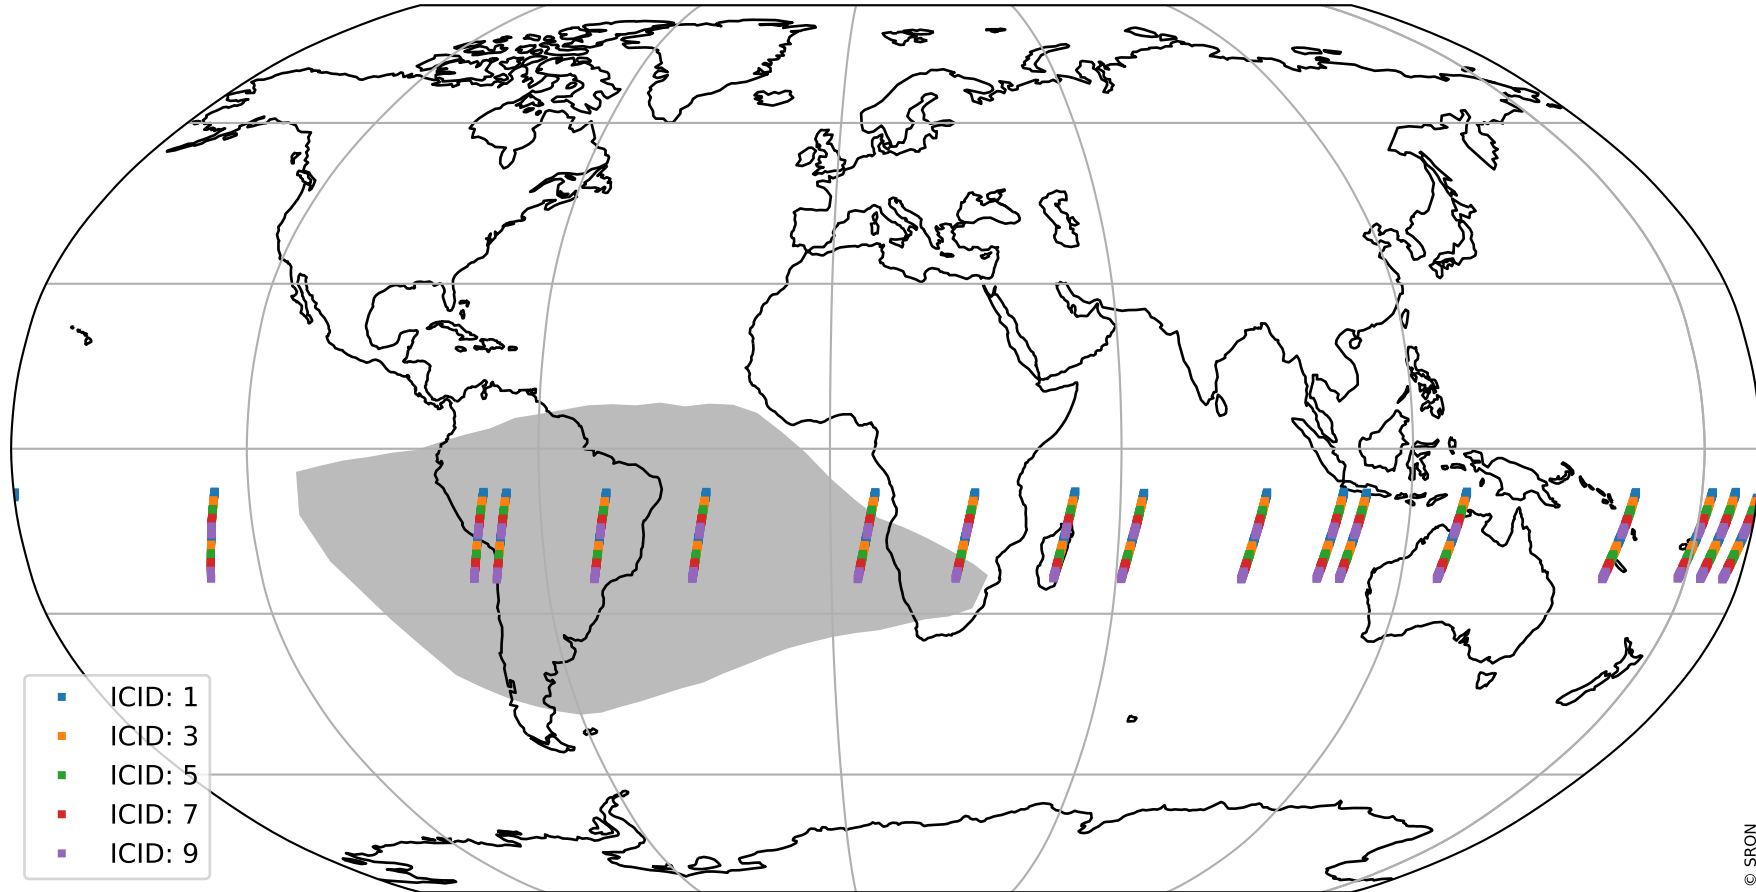

Tropomi SWIR offset (official)

orbits : 17 in [8587, 8632]
coverage : 2019-06-10 / 2019-06-13
median : 0.52596 V
spread : 0.035914 V
created : 2023-08-21T14:26:27

value detector map

Tropomi SWIR offset (official)

orbits : 17 in [8587, 8632]
coverage : 2019-06-10 / 2019-06-13
median : 0.035372 mV
spread : 0.020601 mV
created : 2023-08-21T14:26:27

Tropomi SWIR offset (official)

value compared with SWIR offset CKD

orbits : 17 in [8587, 8632]
coverage : 2019-06-10 / 2019-06-13
median : -0.064506 mV
spread : 0.342 mV
created : 2023-08-21T14:26:28

Tropomi SWIR offset (official) ground-tracks of Sentinel-5P

orbits : 17 in [8587, 8632]
coverage : 2019-06-10 / 2019-06-13
created : 2023-08-21T14:26:28

Tropomi SWIR offset (official)

orbits : [2827, 8632]
coverage : 2018-04-30 / 2019-06-13
created : 2023-08-21T14:26:28