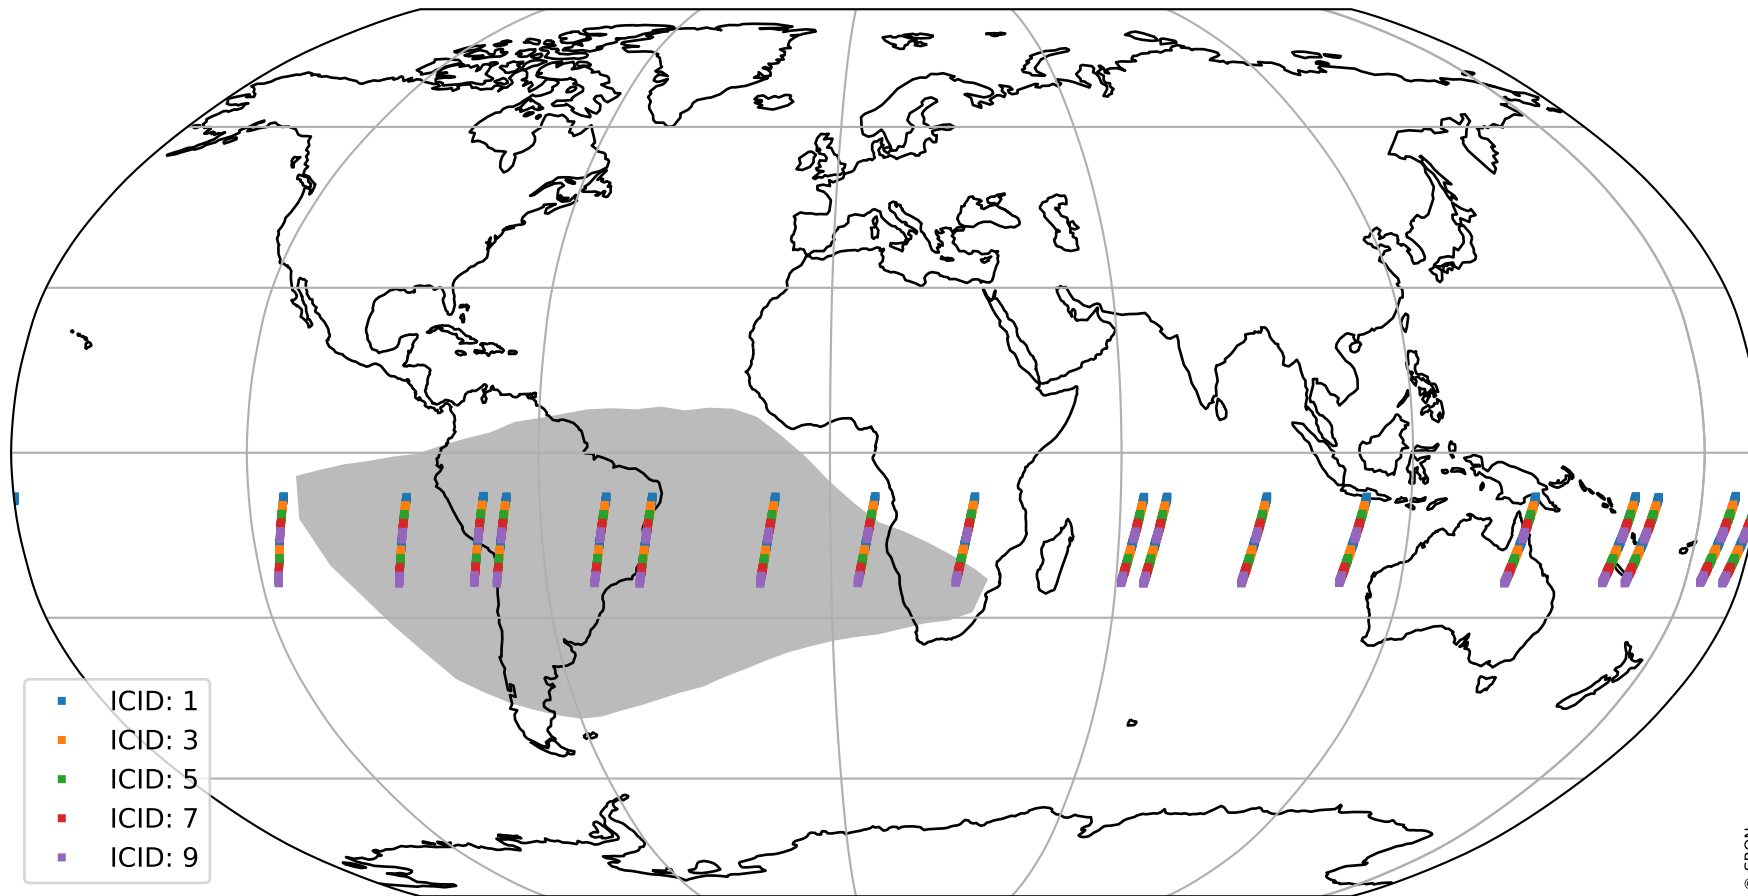

Tropomi SWIR offset (official)

orbits : 18 in [8602, 8647]
coverage : 2019-06-11 / 2019-06-14
median : 0.52596 V
spread : 0.035913 V
created : 2023-08-21T14:26:29

value detector map

Tropomi SWIR offset (official)

orbits : 18 in [8602, 8647]
coverage : 2019-06-11 / 2019-06-14
median : 0.035628 mV
spread : 0.020615 mV
created : 2023-08-21T14:26:30

uncertainty detector map

Tropomi SWIR offset (official)

orbits : 18 in [8602, 8647]
coverage : 2019-06-11 / 2019-06-14
median : -0.058761 mV
spread : 0.34315 mV
created : 2023-08-21T14:26:30

value compared with SWIR offset CKD

Tropomi SWIR offset (official) ground-tracks of Sentinel-5P

orbits : 18 in [8602, 8647]
coverage : 2019-06-11 / 2019-06-14
created : 2023-08-21T14:26:31

Tropomi SWIR offset (official)

orbits : [2827, 8647]
coverage : 2018-04-30 / 2019-06-14
created : 2023-08-21T14:26:31

trend of detector median & temperatures