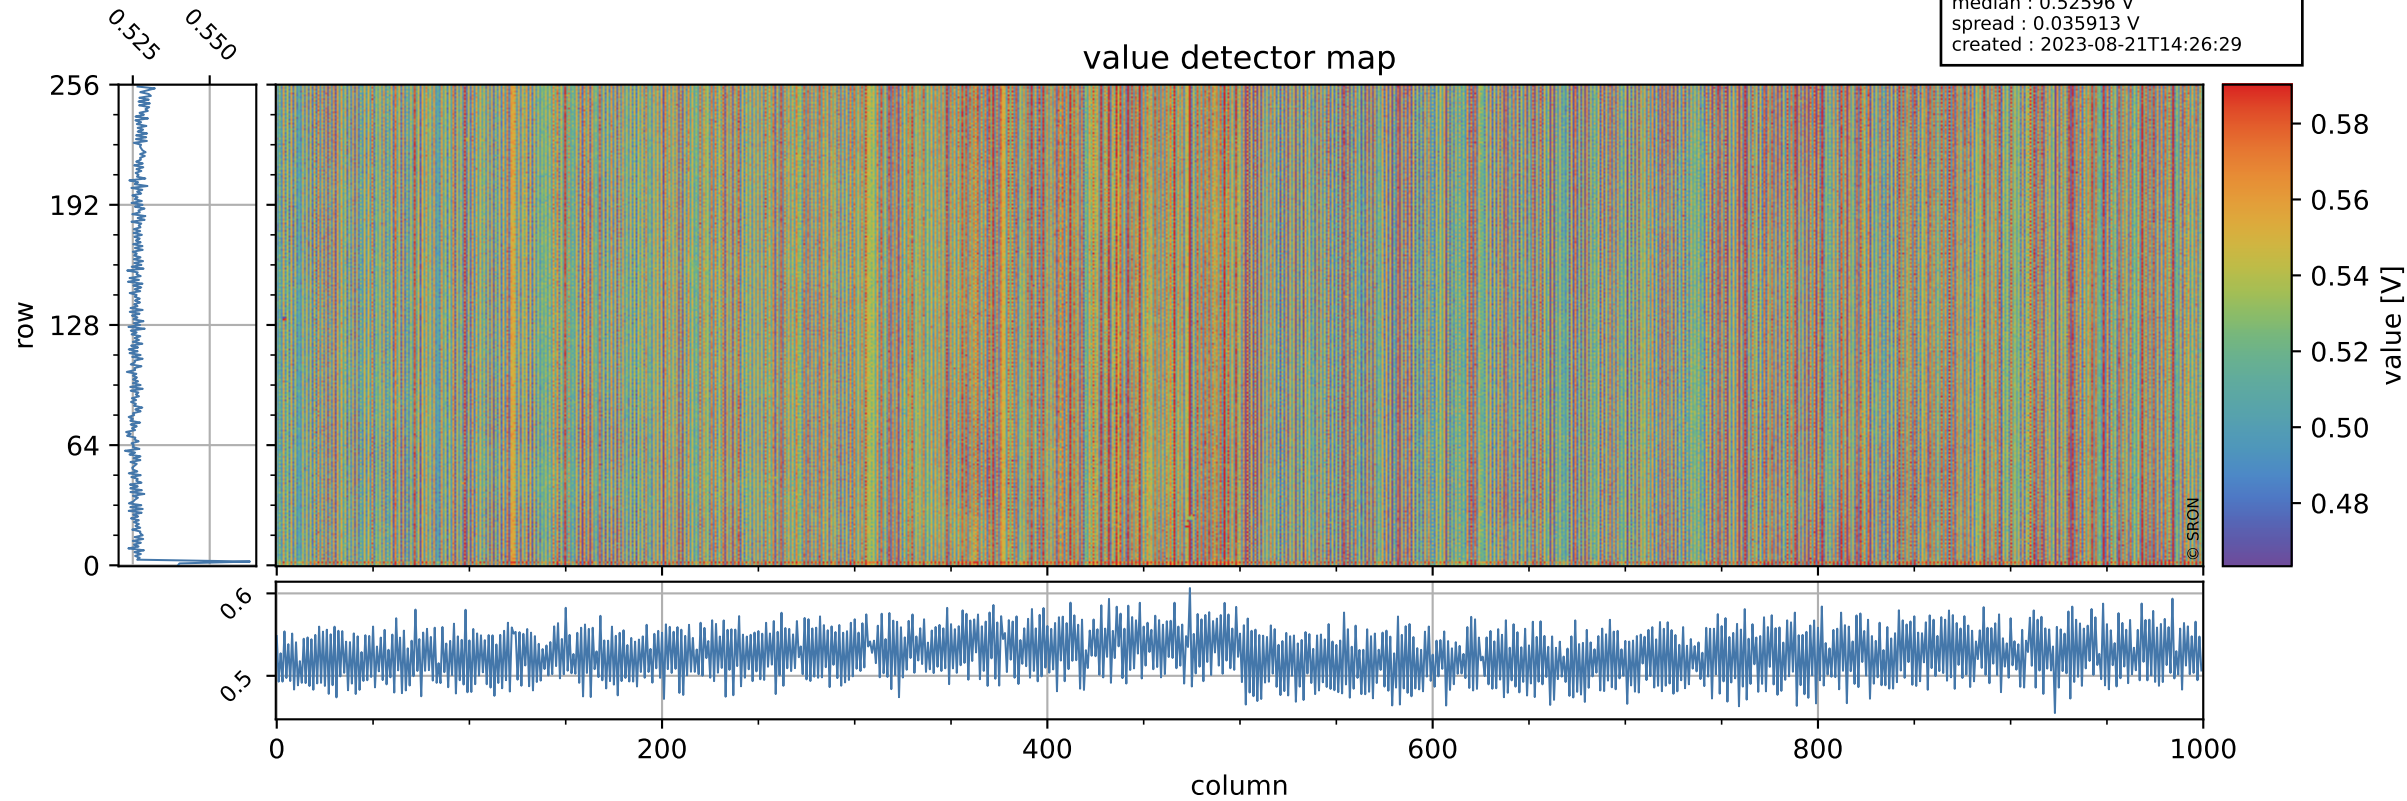

Tropomi SWIR offset (official)

orbits : 18 in [8602, 8647]
coverage : 2019-06-11 / 2019-06-14
median : 0.52596 V
spread : 0.035913 V
created : 2023-08-21T14:26:29

value detector map

Tropomi SWIR offset (official)

orbits : 18 in [8602, 8647]
coverage : 2019-06-11 / 2019-06-14
median : 0.035628 mV
spread : 0.020615 mV
created : 2023-08-21T14:26:30

uncertainty detector map

Tropomi SWIR offset (official)

orbits : 18 in [8602, 8647]
coverage : 2019-06-11 / 2019-06-14
median : -0.058761 mV
spread : 0.34315 mV
created : 2023-08-21T14:26:30

value compared with SWIR offset CKD

Tropomi SWIR offset (official) ground-tracks of Sentinel-5P

orbits : 18 in [8602, 8647]
coverage : 2019-06-11 / 2019-06-14
created : 2023-08-21T14:26:31

Tropomi SWIR offset (official)

orbits : [2827, 8647]
coverage : 2018-04-30 / 2019-06-14
created : 2023-08-21T14:26:31

trend of detector median & temperatures