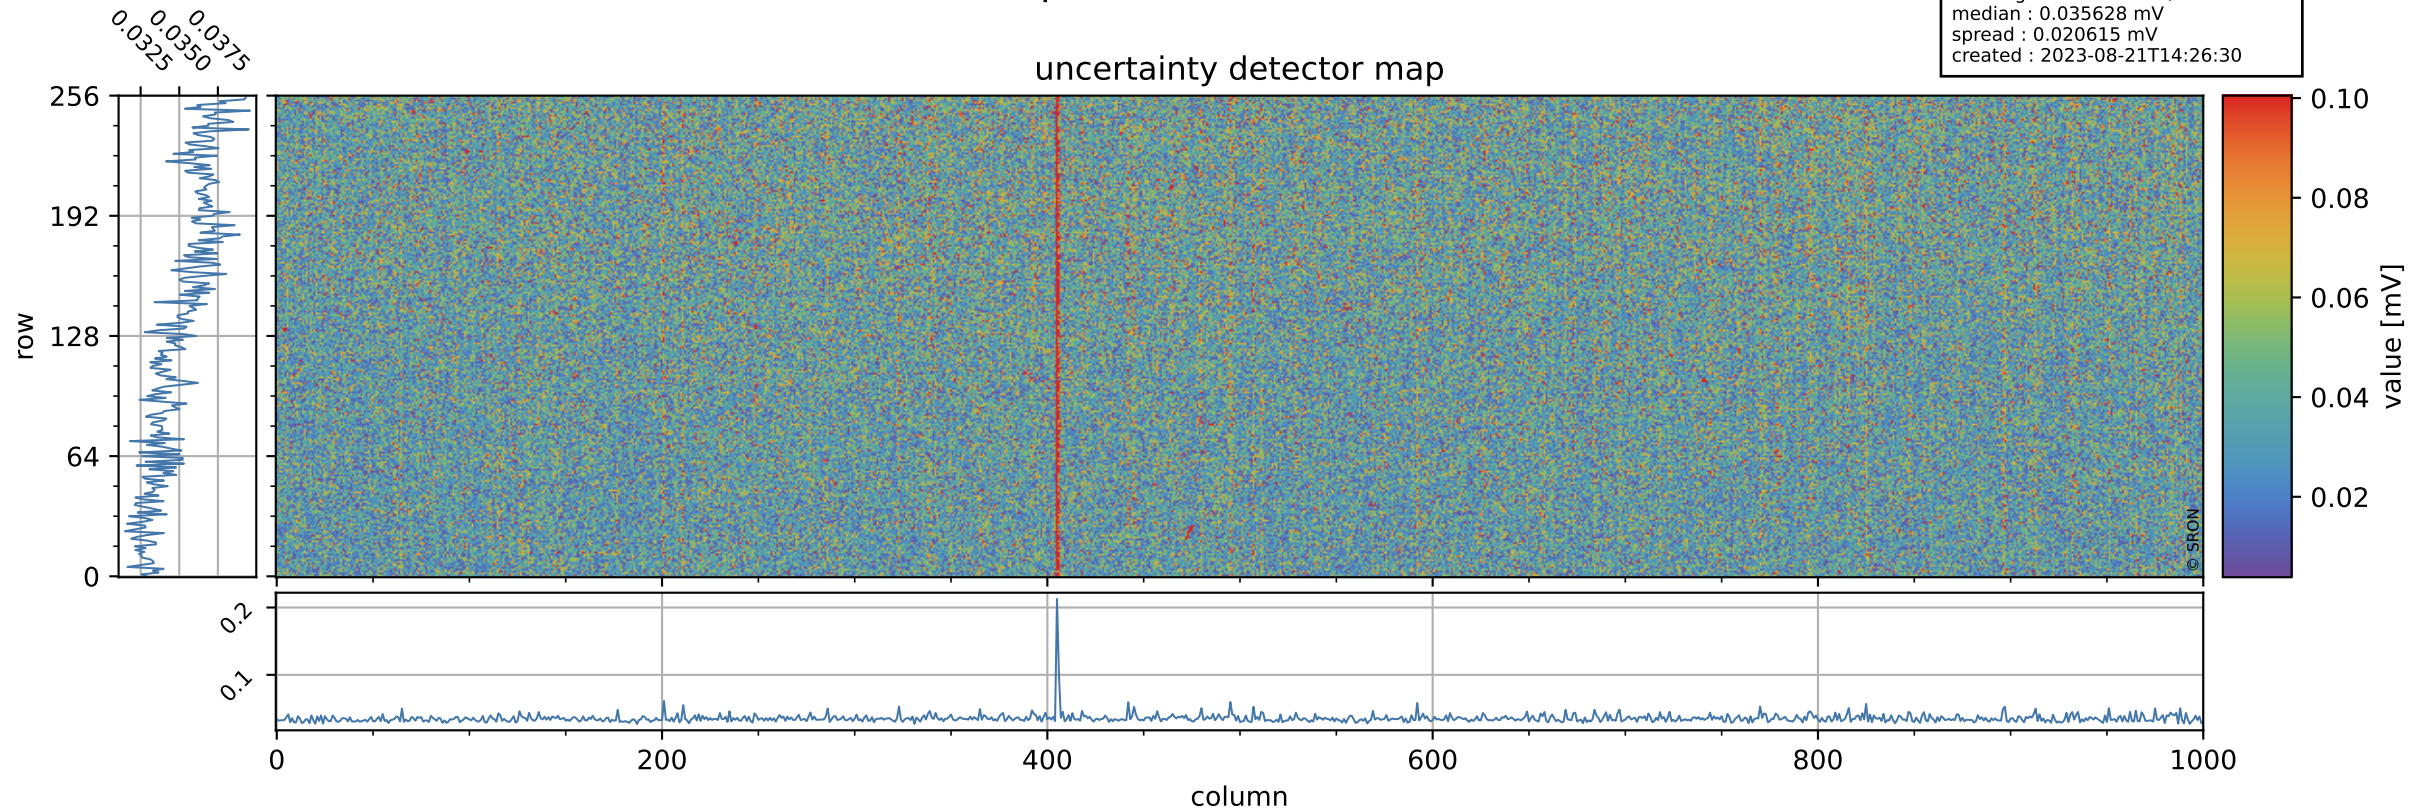

Tropomi SWIR offset (official)

orbits : 18 in [8602, 8647]
coverage : 2019-06-11 / 2019-06-14
median : 0.52596 V
spread : 0.035913 V
created : 2023-08-21T14:26:29

value detector map

Tropomi SWIR offset (official)

orbits : 18 in [8602, 8647]
coverage : 2019-06-11 / 2019-06-14
median : 0.035628 mV
spread : 0.020615 mV
created : 2023-08-21T14:26:30

uncertainty detector map

Tropomi SWIR offset (official)

orbits : 18 in [8602, 8647]
coverage : 2019-06-11 / 2019-06-14
median : -0.058761 mV
spread : 0.34315 mV
created : 2023-08-21T14:26:30

value compared with SWIR offset CKD

Tropomi SWIR offset (official) ground-tracks of Sentinel-5P

orbits : 18 in [8602, 8647]
coverage : 2019-06-11 / 2019-06-14
created : 2023-08-21T14:26:31

Tropomi SWIR offset (official)

orbits : [2827, 8647]
coverage : 2018-04-30 / 2019-06-14
created : 2023-08-21T14:26:31

trend of detector median & temperatures