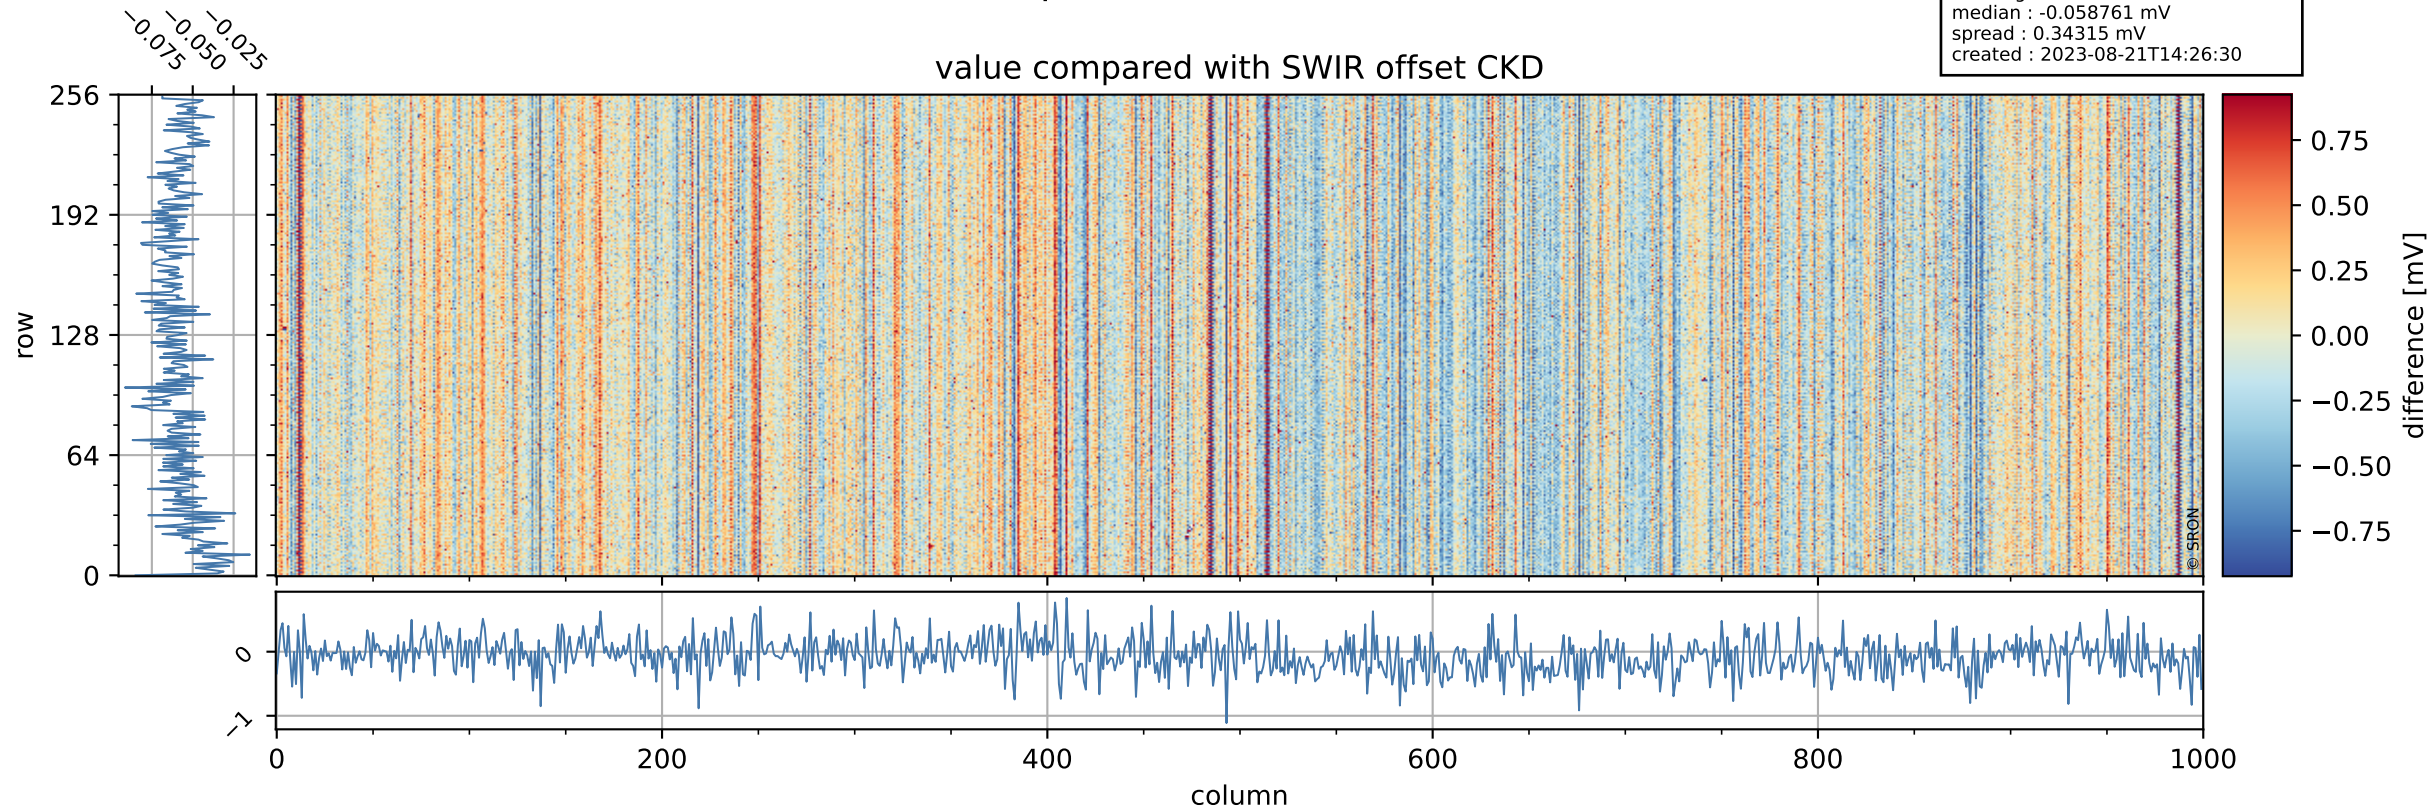

Tropomi SWIR offset (official)

orbits : 18 in [8602, 8647]
coverage : 2019-06-11 / 2019-06-14
median : 0.52596 V
spread : 0.035913 V
created : 2023-08-21T14:26:29

value detector map

Tropomi SWIR offset (official)

orbits : 18 in [8602, 8647]
coverage : 2019-06-11 / 2019-06-14
median : 0.035628 mV
spread : 0.020615 mV
created : 2023-08-21T14:26:30

uncertainty detector map

Tropomi SWIR offset (official)

orbits : 18 in [8602, 8647]
coverage : 2019-06-11 / 2019-06-14
median : -0.058761 mV
spread : 0.34315 mV
created : 2023-08-21T14:26:30

value compared with SWIR offset CKD

Tropomi SWIR offset (official) ground-tracks of Sentinel-5P

orbits : 18 in [8602, 8647]
coverage : 2019-06-11 / 2019-06-14
created : 2023-08-21T14:26:31

Tropomi SWIR offset (official)

orbits : [2827, 8647]
coverage : 2018-04-30 / 2019-06-14
created : 2023-08-21T14:26:31

trend of detector median & temperatures