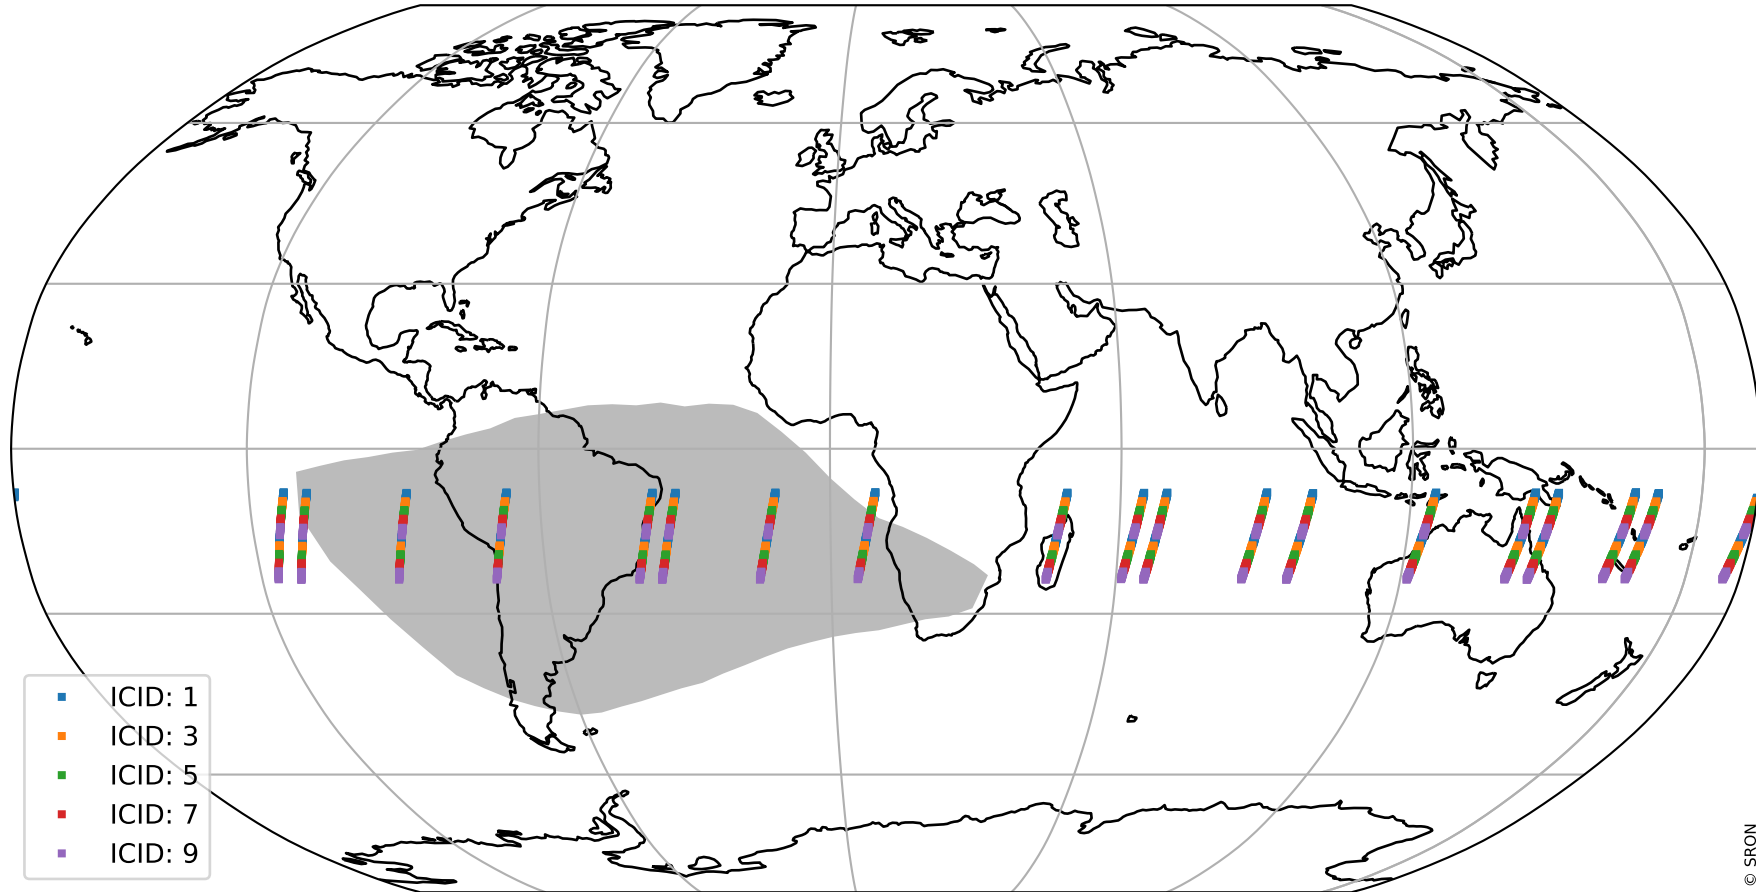

# Tropomi SWIR offset (official)

orbits : 19 in [8617, 8662]  
coverage : 2019-06-12 / 2019-06-15  
median : 33.764  $\mu\text{V}$   
spread : 19.695  $\mu\text{V}$   
created : 2023-08-21T14:26:33

# Tropomi SWIR offset (official)

value compared with SWIR offset CKD

orbits : 19 in [8617, 8662]  
coverage : 2019-06-12 / 2019-06-15  
median : -0.063649 mV  
spread : 0.34054 mV  
created : 2023-08-21T14:26:33

# Tropomi SWIR offset (official) ground-tracks of Sentinel-5P

orbits : 19 in [8617, 8662]  
coverage : 2019-06-12 / 2019-06-15  
created : 2023-08-21T14:26:33

- ICID: 1
- ICID: 3
- ICID: 5
- ICID: 7
- ICID: 9

# Tropomi SWIR offset (official)

orbits : [2827, 8662]  
coverage : 2018-04-30 / 2019-06-15  
created : 2023-08-21T14:26:34