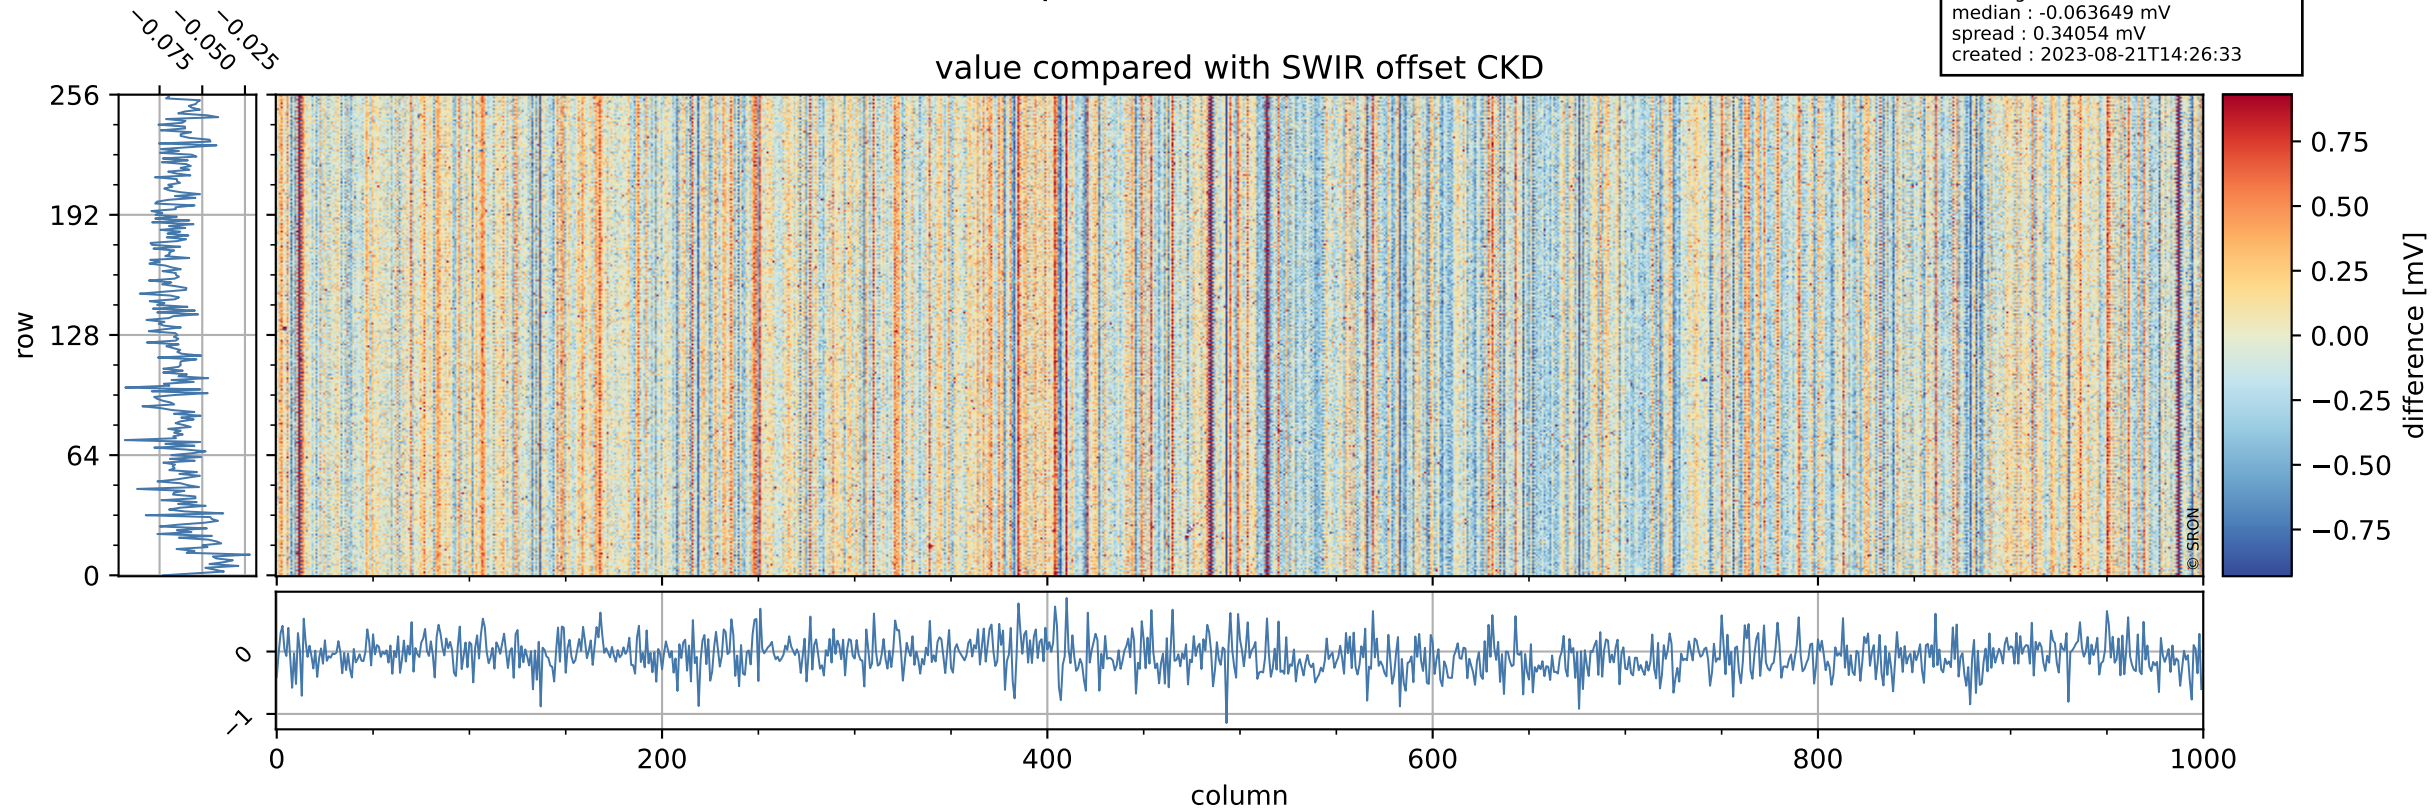

## value detector map

# Tropomi SWIR offset (official)

orbits : 19 in [8617, 8662]  
coverage : 2019-06-12 / 2019-06-15  
median : 33.764  $\mu\text{V}$   
spread : 19.695  $\mu\text{V}$   
created : 2023-08-21T14:26:33

# Tropomi SWIR offset (official) ground-tracks of Sentinel-5P

orbits : 19 in [8617, 8662]  
coverage : 2019-06-12 / 2019-06-15  
created : 2023-08-21T14:26:33

- ICID: 1
- ICID: 3
- ICID: 5
- ICID: 7
- ICID: 9

# Tropomi SWIR offset (official)

orbits : [2827, 8662]  
coverage : 2018-04-30 / 2019-06-15  
created : 2023-08-21T14:26:34