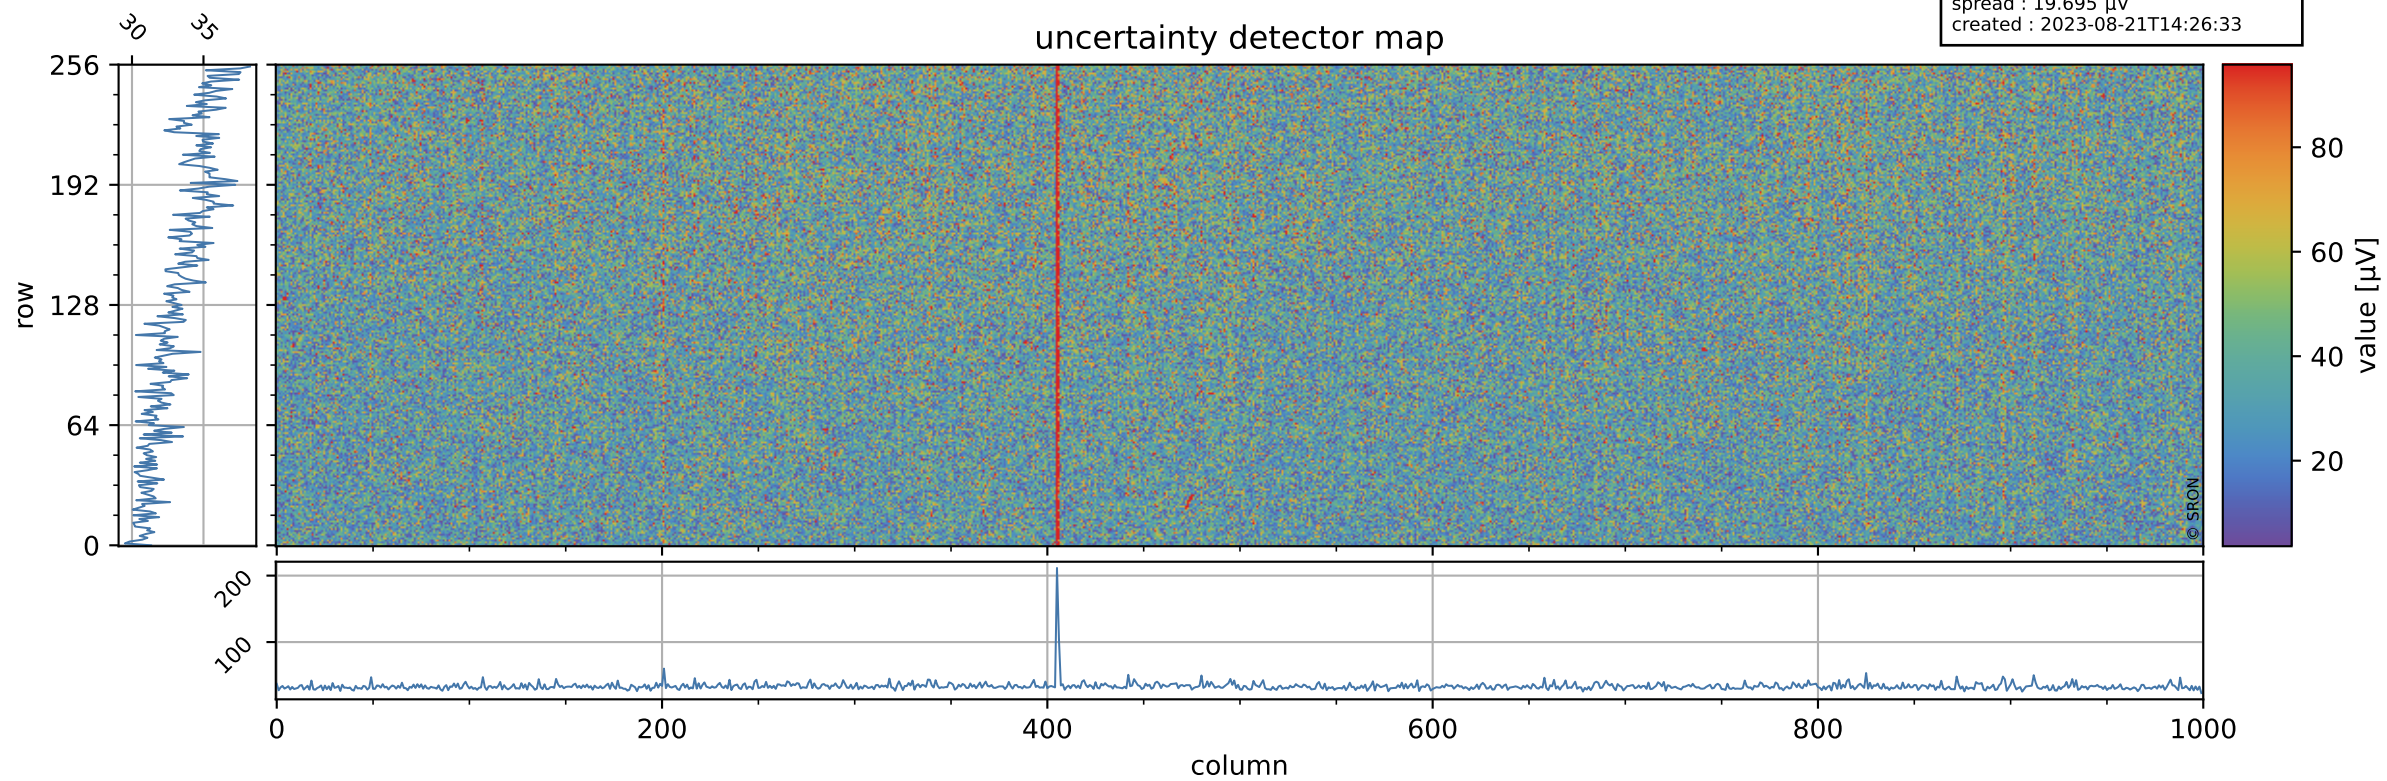

# Tropomi SWIR offset (official)

orbits : 19 in [8617, 8662]  
coverage : 2019-06-12 / 2019-06-15  
median : 0.52596 V  
spread : 0.035912 V  
created : 2023-08-21T14:26:32

## value detector map

# Tropomi SWIR offset (official)

orbits : 19 in [8617, 8662]  
coverage : 2019-06-12 / 2019-06-15  
median : 33.764  $\mu\text{V}$   
spread : 19.695  $\mu\text{V}$   
created : 2023-08-21T14:26:33

# Tropomi SWIR offset (official) ground-tracks of Sentinel-5P

orbits : 19 in [8617, 8662]  
coverage : 2019-06-12 / 2019-06-15  
created : 2023-08-21T14:26:33

- ICID: 1
- ICID: 3
- ICID: 5
- ICID: 7
- ICID: 9