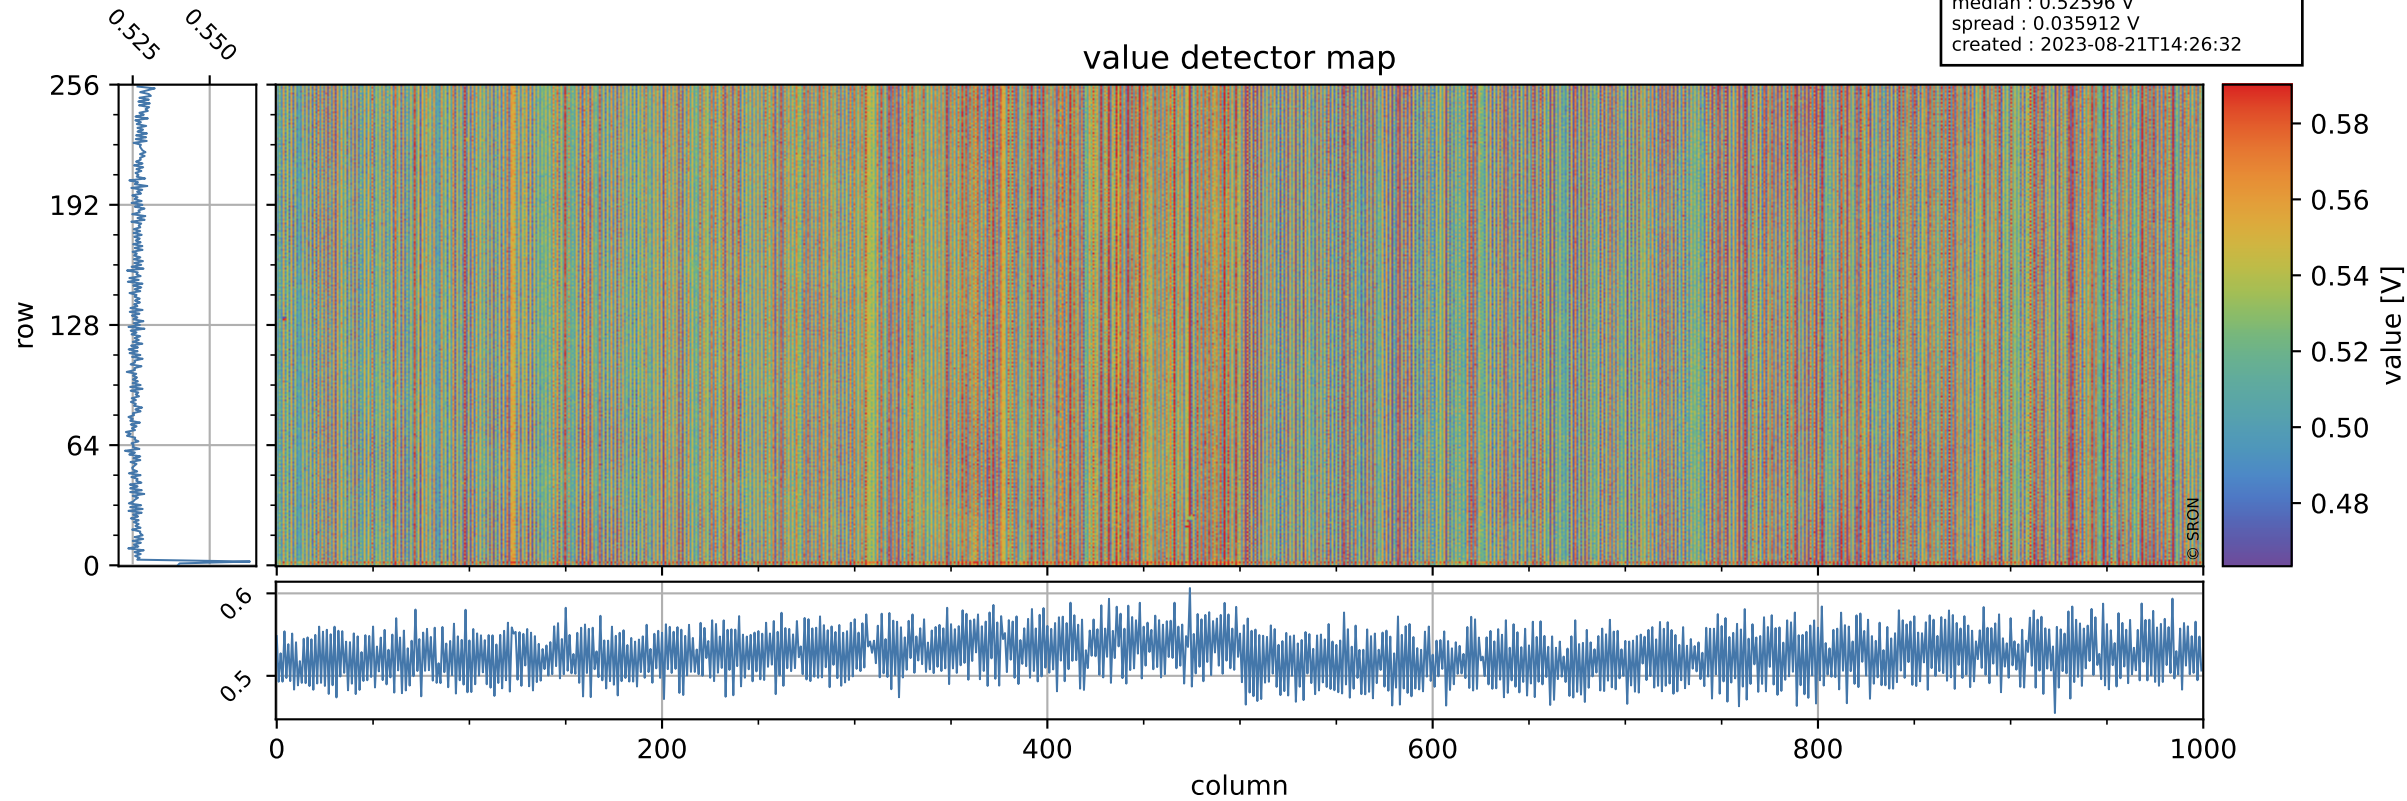

# Tropomi SWIR offset (official)

orbits : 19 in [8617, 8662]  
coverage : 2019-06-12 / 2019-06-15  
median : 0.52596 V  
spread : 0.035912 V  
created : 2023-08-21T14:26:32

## value detector map

# Tropomi SWIR offset (official)

orbits : 19 in [8617, 8662]  
coverage : 2019-06-12 / 2019-06-15  
median : 33.764  $\mu\text{V}$   
spread : 19.695  $\mu\text{V}$   
created : 2023-08-21T14:26:33

# Tropomi SWIR offset (official) ground-tracks of Sentinel-5P

orbits : 19 in [8617, 8662]  
coverage : 2019-06-12 / 2019-06-15  
created : 2023-08-21T14:26:33

- ICID: 1
- ICID: 3
- ICID: 5
- ICID: 7
- ICID: 9