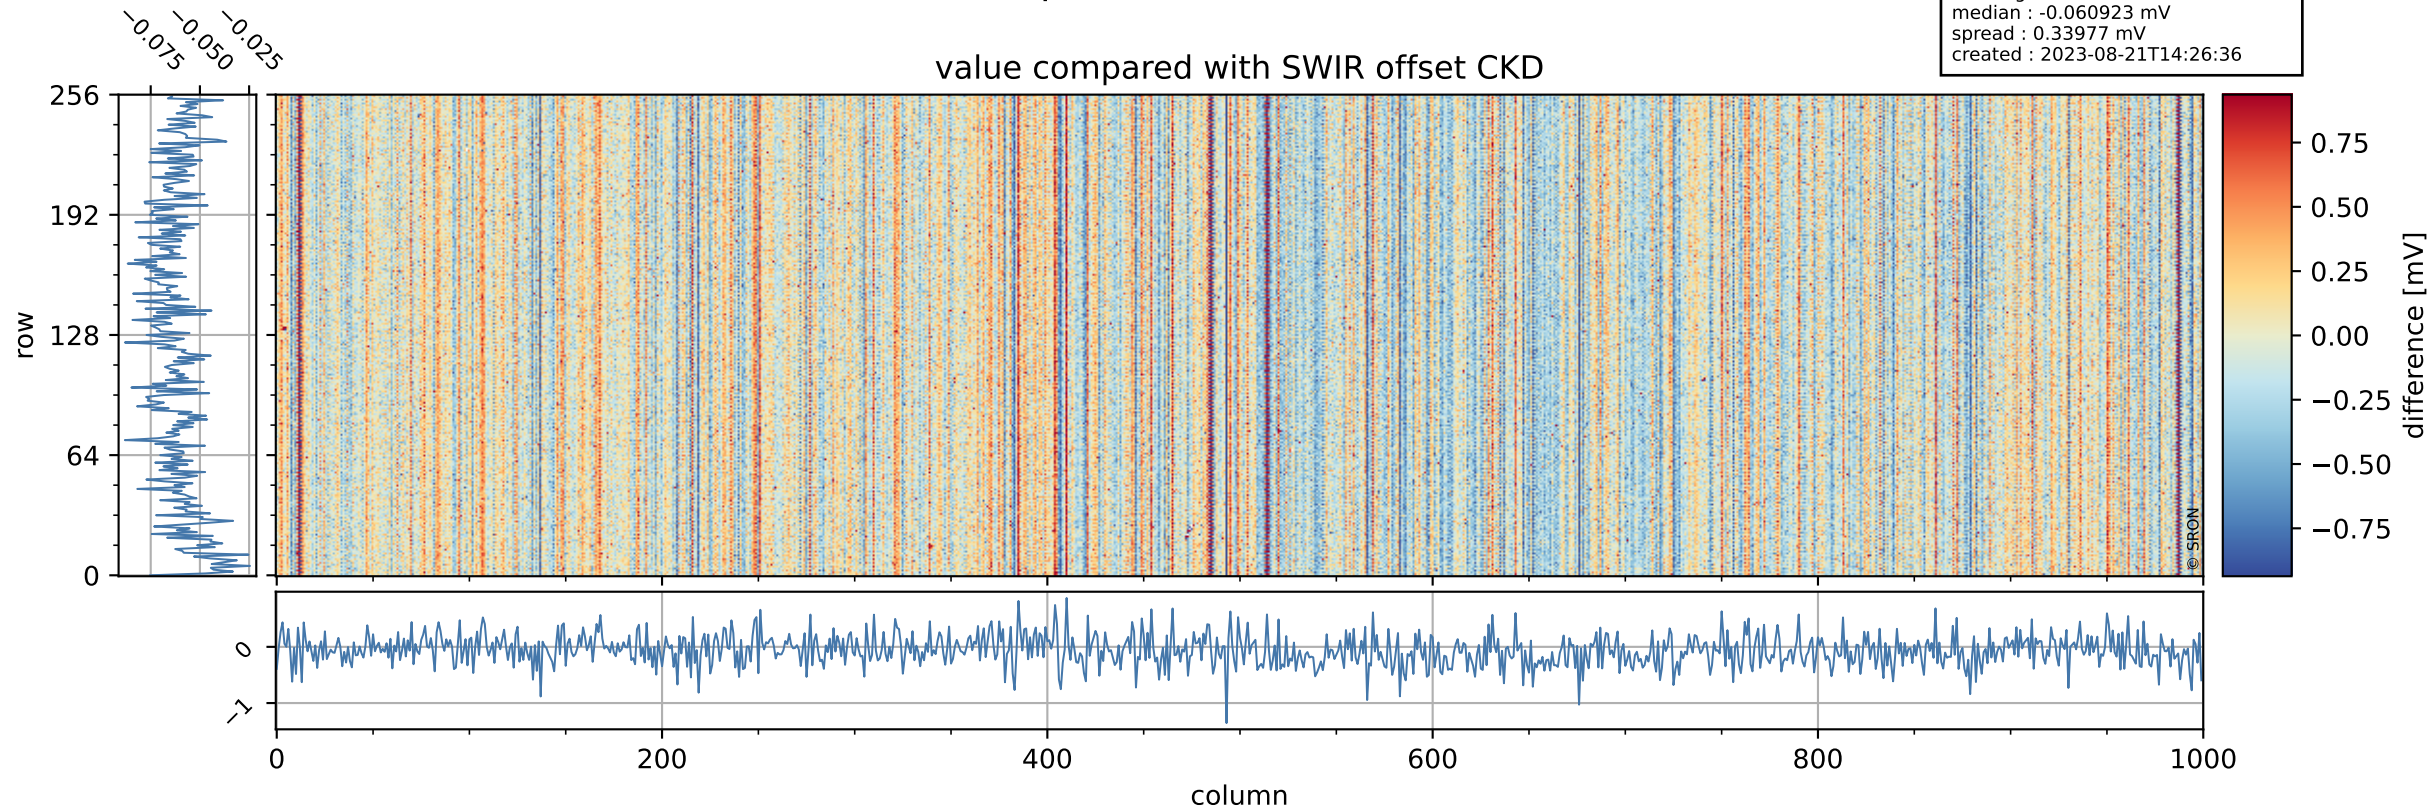

## value detector map

# Tropomi SWIR offset (official)

orbits : 20 in [8632, 8677]  
coverage : 2019-06-14 / 2019-06-16  
median : 33.236  $\mu\text{V}$   
spread : 19.583  $\mu\text{V}$   
created : 2023-08-21T14:26:36

# Tropomi SWIR offset (official)

orbits : 20 in [8632, 8677]  
coverage : 2019-06-14 / 2019-06-16  
median : -0.060923 mV  
spread : 0.33977 mV  
created : 2023-08-21T14:26:36

value compared with SWIR offset CKD

# Tropomi SWIR offset (official) ground-tracks of Sentinel-5P

orbits : 20 in [8632, 8677]  
coverage : 2019-06-14 / 2019-06-16  
created : 2023-08-21T14:26:36