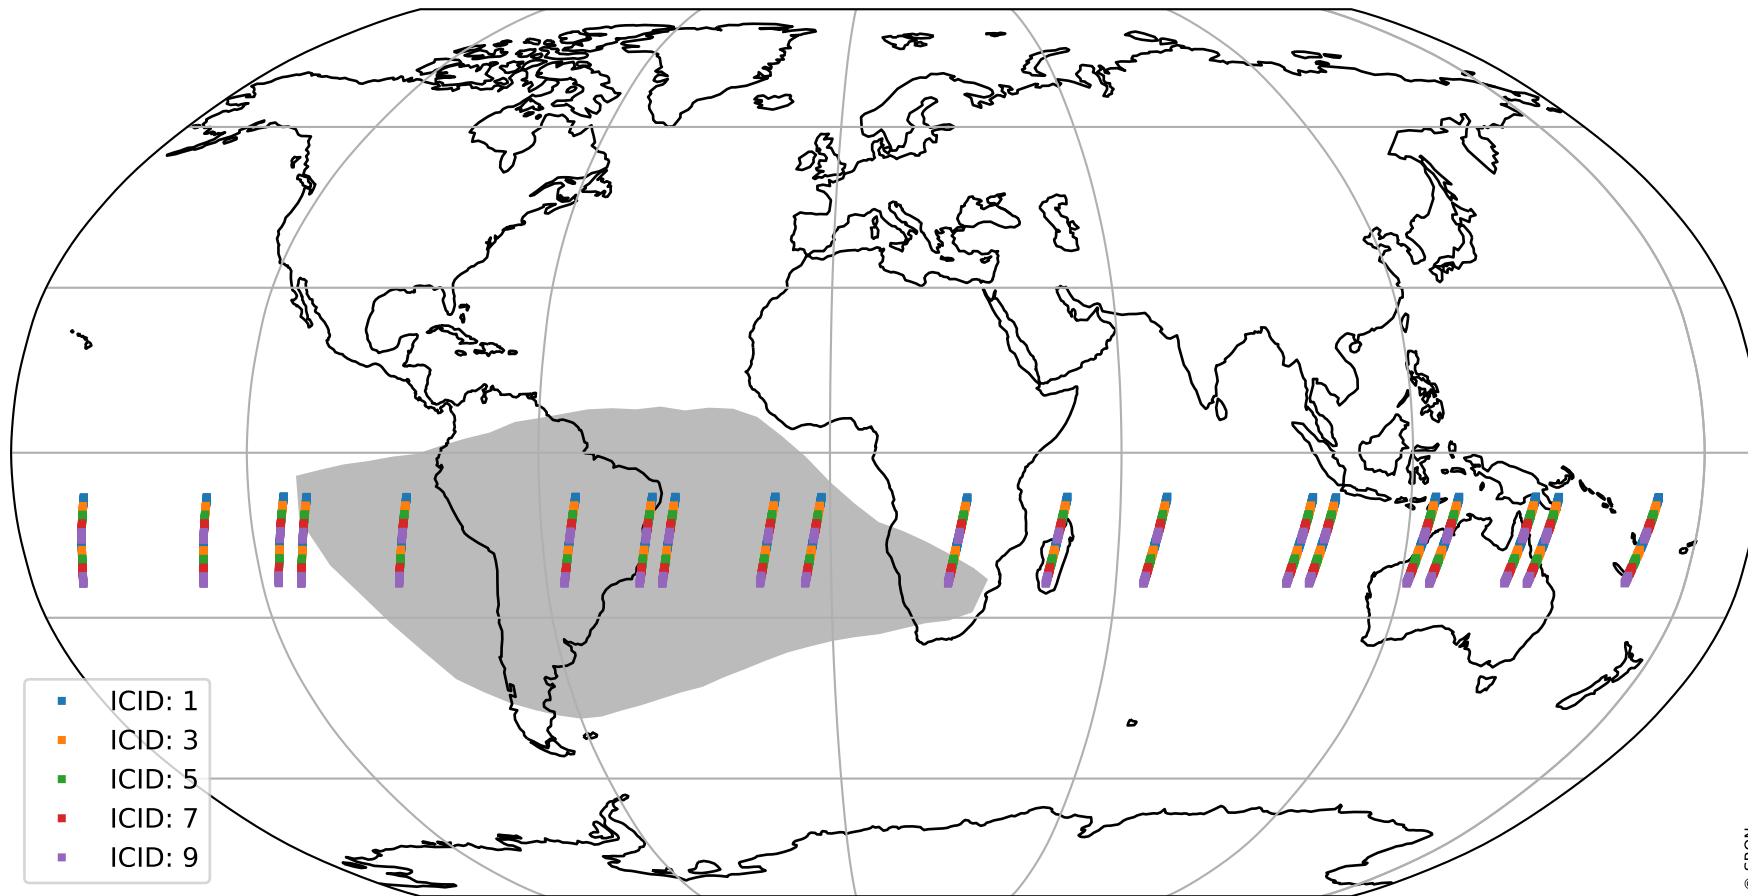

# Tropomi SWIR offset (official)

orbits : 20 in [8632, 8677]  
coverage : 2019-06-14 / 2019-06-16  
median : 33.236  $\mu\text{V}$   
spread : 19.583  $\mu\text{V}$   
created : 2023-08-21T14:26:36

# Tropomi SWIR offset (official)

orbits : 20 in [8632, 8677]  
coverage : 2019-06-14 / 2019-06-16  
median : -0.060923 mV  
spread : 0.33977 mV  
created : 2023-08-21T14:26:36

value compared with SWIR offset CKD

# Tropomi SWIR offset (official) ground-tracks of Sentinel-5P

orbits : 20 in [8632, 8677]  
coverage : 2019-06-14 / 2019-06-16  
created : 2023-08-21T14:26:36

# Tropomi SWIR offset (official)

orbits : [2827, 8677]  
coverage : 2018-04-30 / 2019-06-16  
created : 2023-08-21T14:26:37