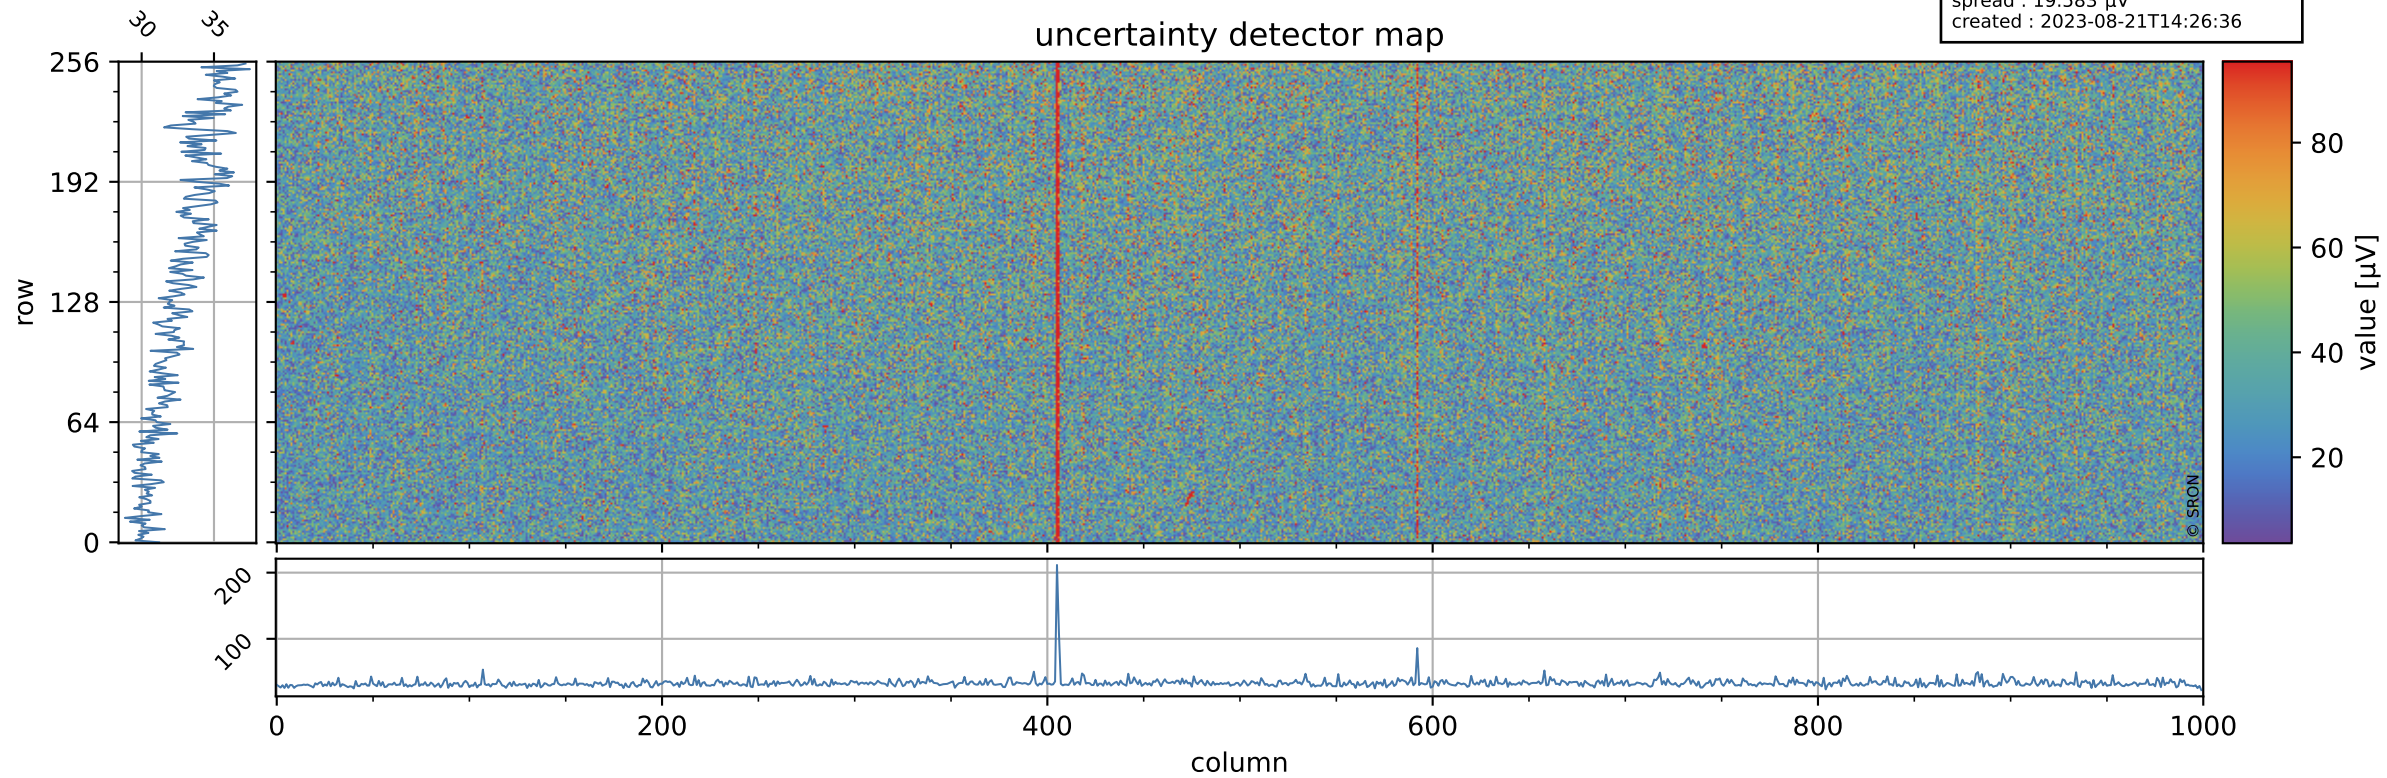

# Tropomi SWIR offset (official)

orbits : 20 in [8632, 8677]  
coverage : 2019-06-14 / 2019-06-16  
median : 0.52596 V  
spread : 0.035912 V  
created : 2023-08-21T14:26:35

## value detector map

# Tropomi SWIR offset (official)

orbits : 20 in [8632, 8677]  
coverage : 2019-06-14 / 2019-06-16  
median : 33.236  $\mu\text{V}$   
spread : 19.583  $\mu\text{V}$   
created : 2023-08-21T14:26:36

# Tropomi SWIR offset (official) ground-tracks of Sentinel-5P

orbits : 20 in [8632, 8677]  
coverage : 2019-06-14 / 2019-06-16  
created : 2023-08-21T14:26:36