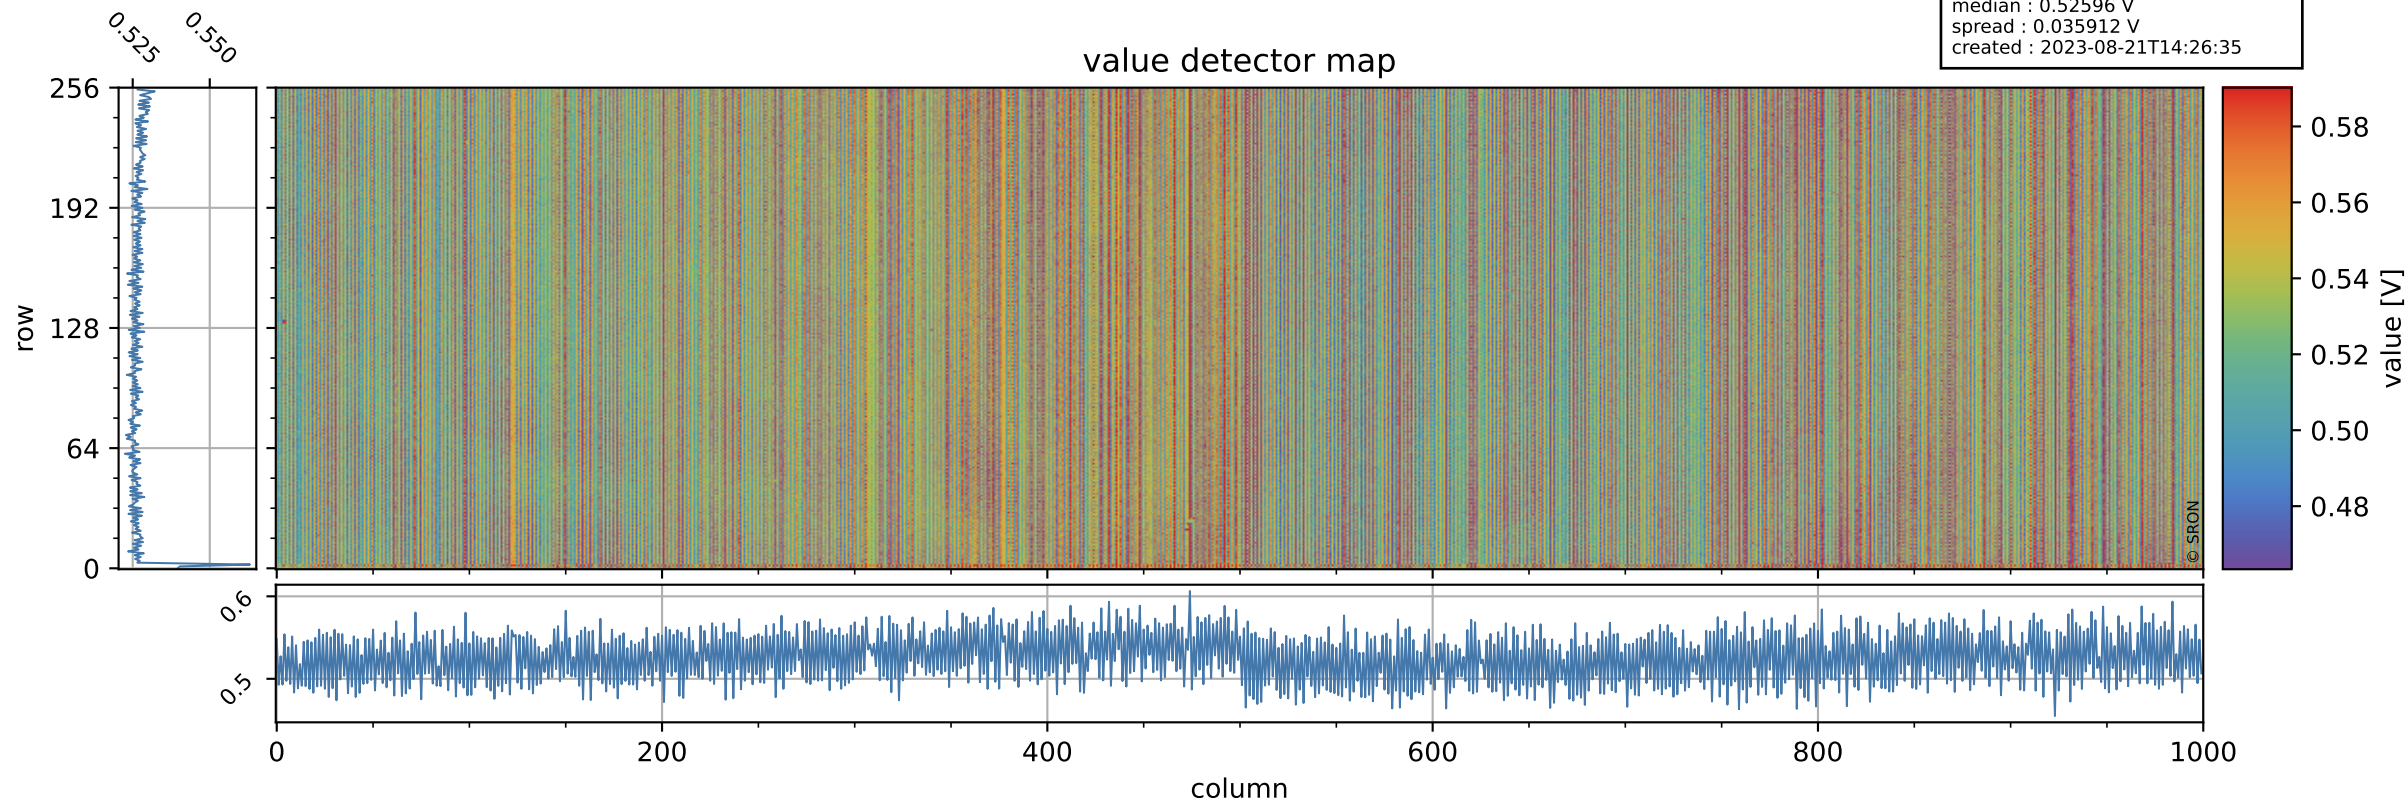

# Tropomi SWIR offset (official)

orbits : 20 in [8632, 8677]  
coverage : 2019-06-14 / 2019-06-16  
median : 0.52596 V  
spread : 0.035912 V  
created : 2023-08-21T14:26:35

## value detector map

# Tropomi SWIR offset (official)

orbits : 20 in [8632, 8677]  
coverage : 2019-06-14 / 2019-06-16  
median : 33.236  $\mu\text{V}$   
spread : 19.583  $\mu\text{V}$   
created : 2023-08-21T14:26:36

# Tropomi SWIR offset (official) ground-tracks of Sentinel-5P

orbits : 20 in [8632, 8677]  
coverage : 2019-06-14 / 2019-06-16  
created : 2023-08-21T14:26:36