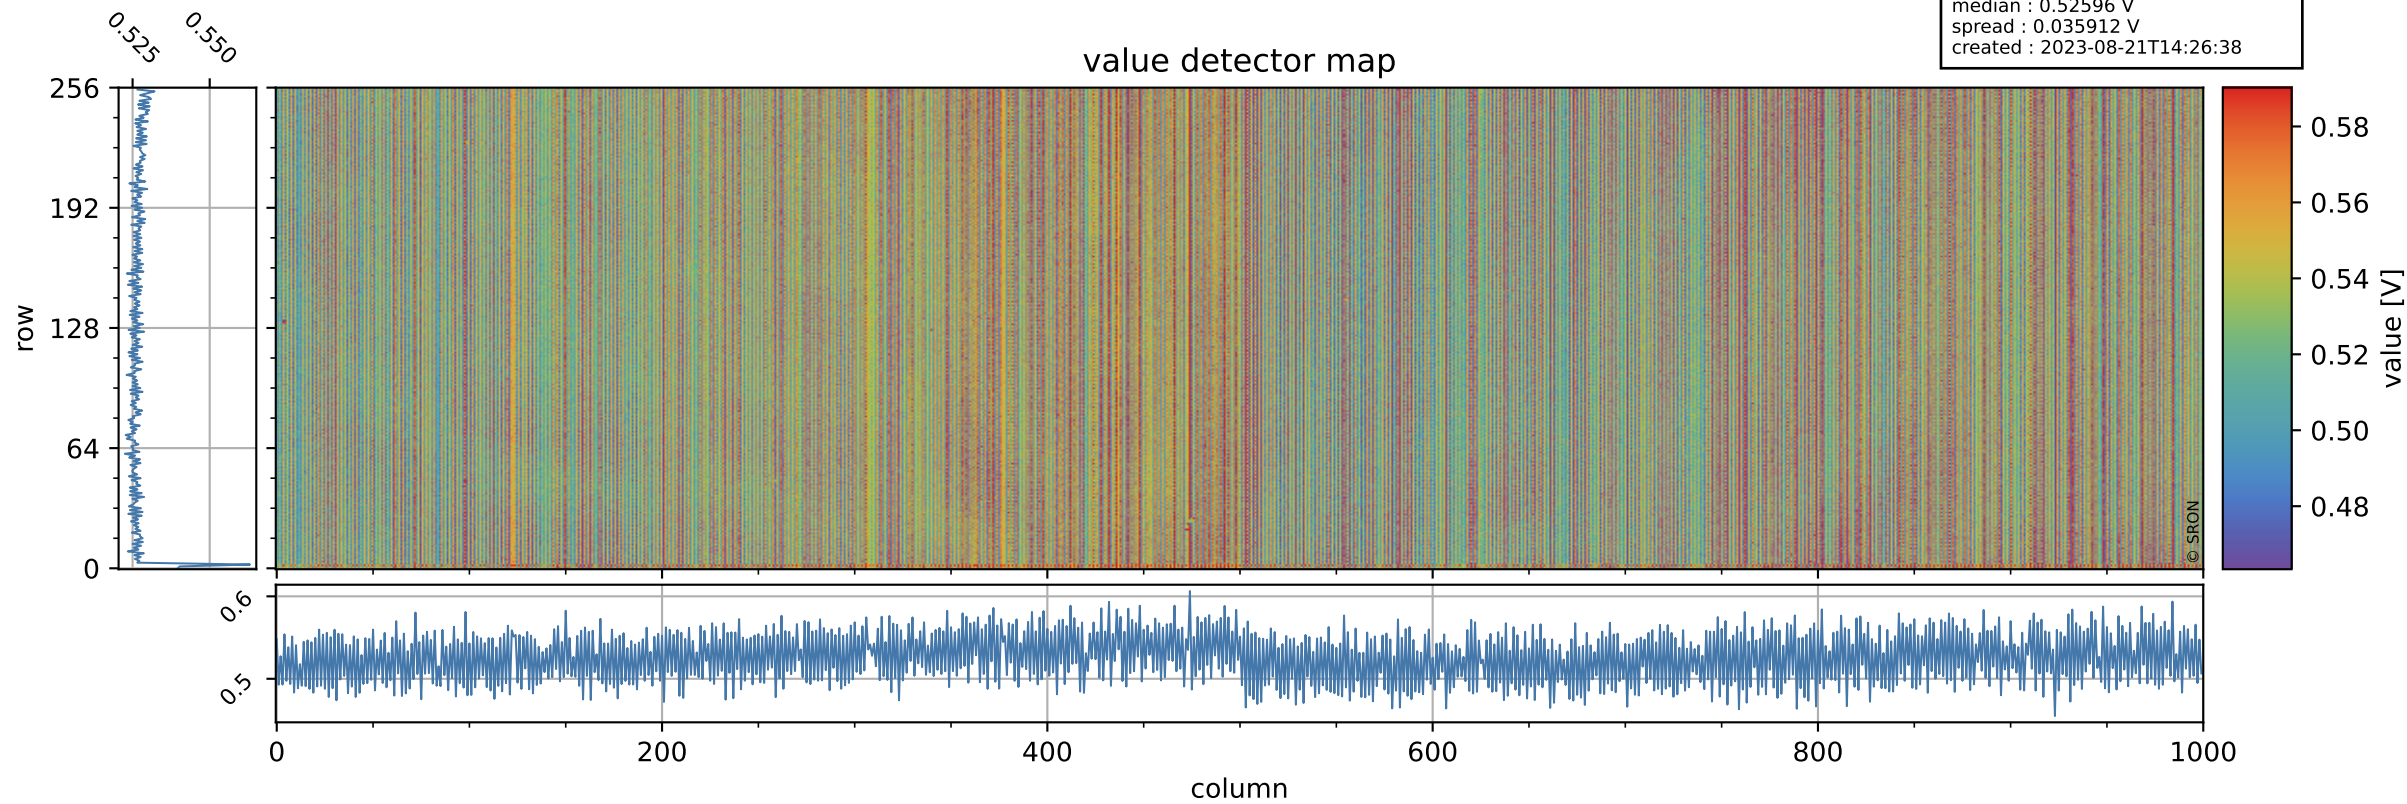

Tropomi SWIR offset (official)

orbits : 19 in [8647, 8692]
coverage : 2019-06-15 / 2019-06-18
median : 0.52596 V
spread : 0.035912 V
created : 2023-08-21T14:26:38

value detector map

Tropomi SWIR offset (official)

orbits : 19 in [8647, 8692]
coverage : 2019-06-15 / 2019-06-18
median : 0.035348 mV
spread : 0.020661 mV
created : 2023-08-21T14:26:38

Tropomi SWIR offset (official)

value compared with SWIR offset CKD

orbits : 19 in [8647, 8692]
coverage : 2019-06-15 / 2019-06-18
median : -0.059455 mV
spread : 0.34026 mV
created : 2023-08-21T14:26:39

Tropomi SWIR offset (official) ground-tracks of Sentinel-5P

orbits : 19 in [8647, 8692]
coverage : 2019-06-15 / 2019-06-18
created : 2023-08-21T14:26:39

Tropomi SWIR offset (official)

orbits : [2827, 8692]
coverage : 2018-04-30 / 2019-06-18
created : 2023-08-21T14:26:40

trend of detector median & temperatures