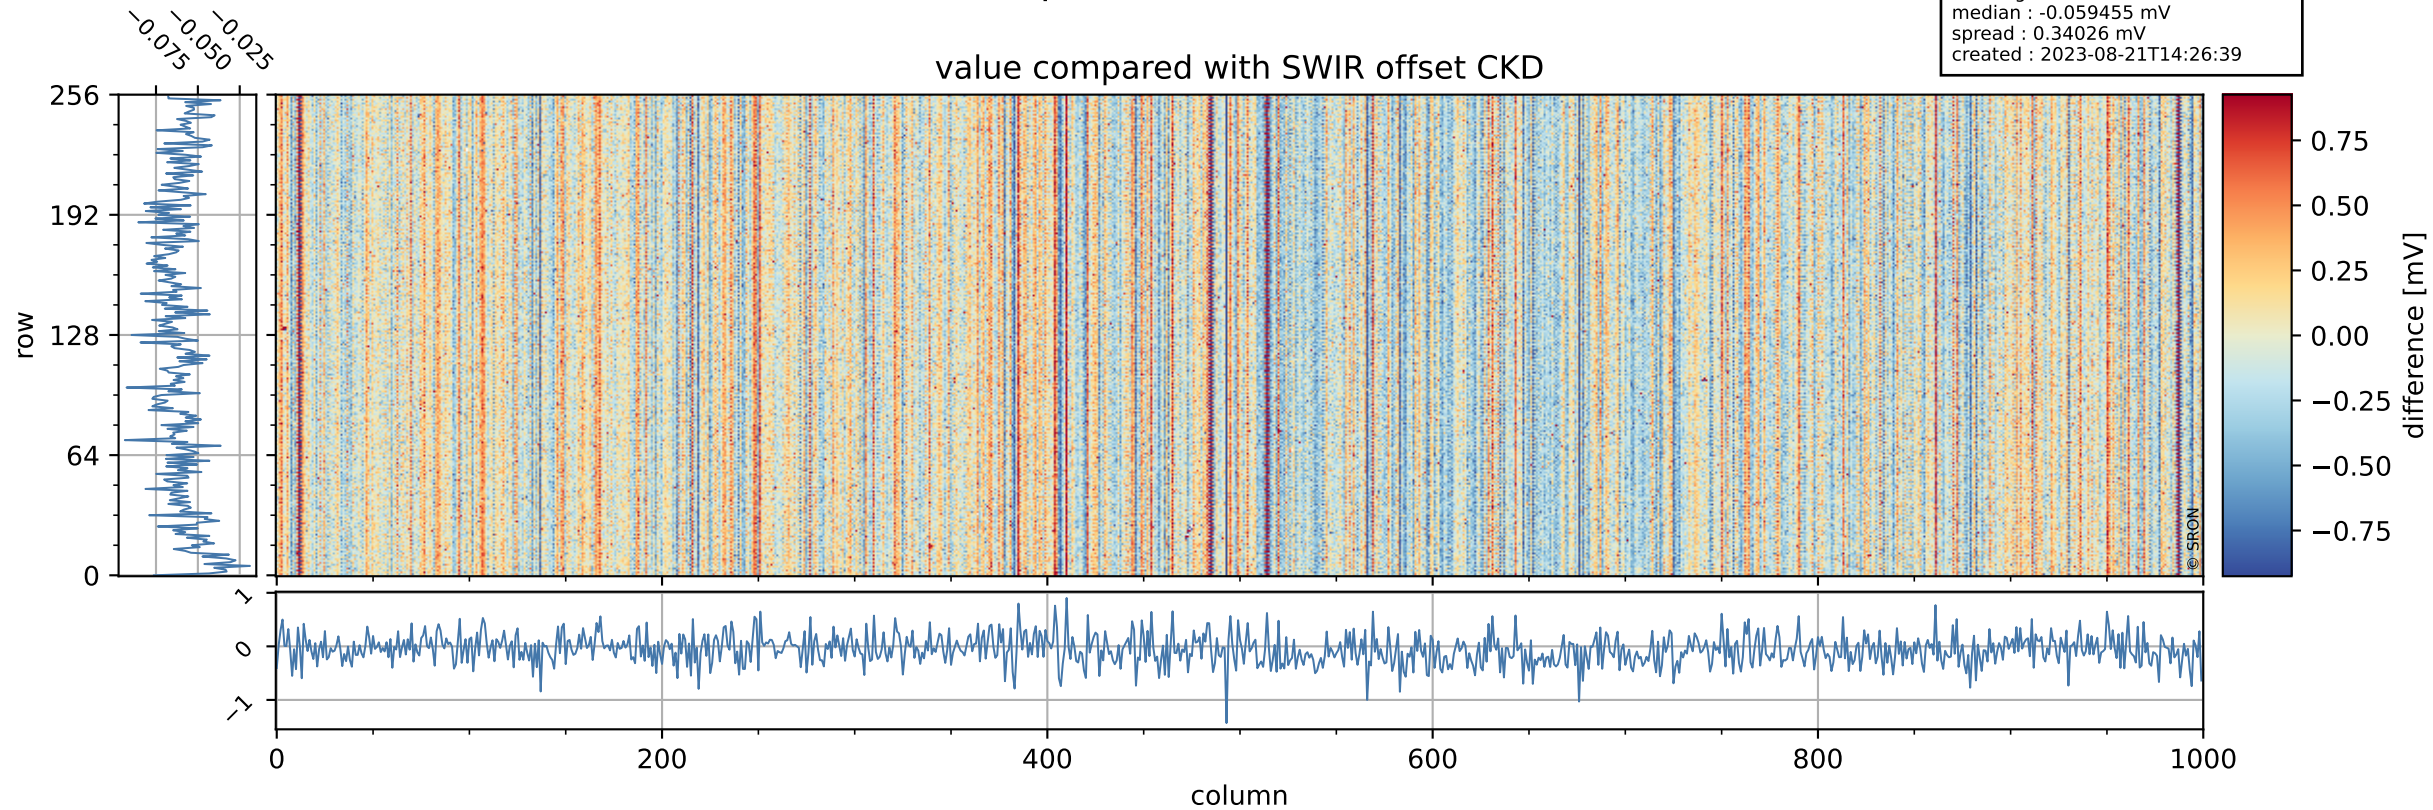

Tropomi SWIR offset (official)

orbits : 19 in [8647, 8692]
coverage : 2019-06-15 / 2019-06-18
median : 0.52596 V
spread : 0.035912 V
created : 2023-08-21T14:26:38

value detector map

Tropomi SWIR offset (official)

orbits : 19 in [8647, 8692]
coverage : 2019-06-15 / 2019-06-18
median : 0.035348 mV
spread : 0.020661 mV
created : 2023-08-21T14:26:38

Tropomi SWIR offset (official)

value compared with SWIR offset CKD

orbits : 19 in [8647, 8692]
coverage : 2019-06-15 / 2019-06-18
median : -0.059455 mV
spread : 0.34026 mV
created : 2023-08-21T14:26:39

Tropomi SWIR offset (official) ground-tracks of Sentinel-5P

orbits : 19 in [8647, 8692]
coverage : 2019-06-15 / 2019-06-18
created : 2023-08-21T14:26:39

Tropomi SWIR offset (official)

orbits : [2827, 8692]
coverage : 2018-04-30 / 2019-06-18
created : 2023-08-21T14:26:40

trend of detector median & temperatures