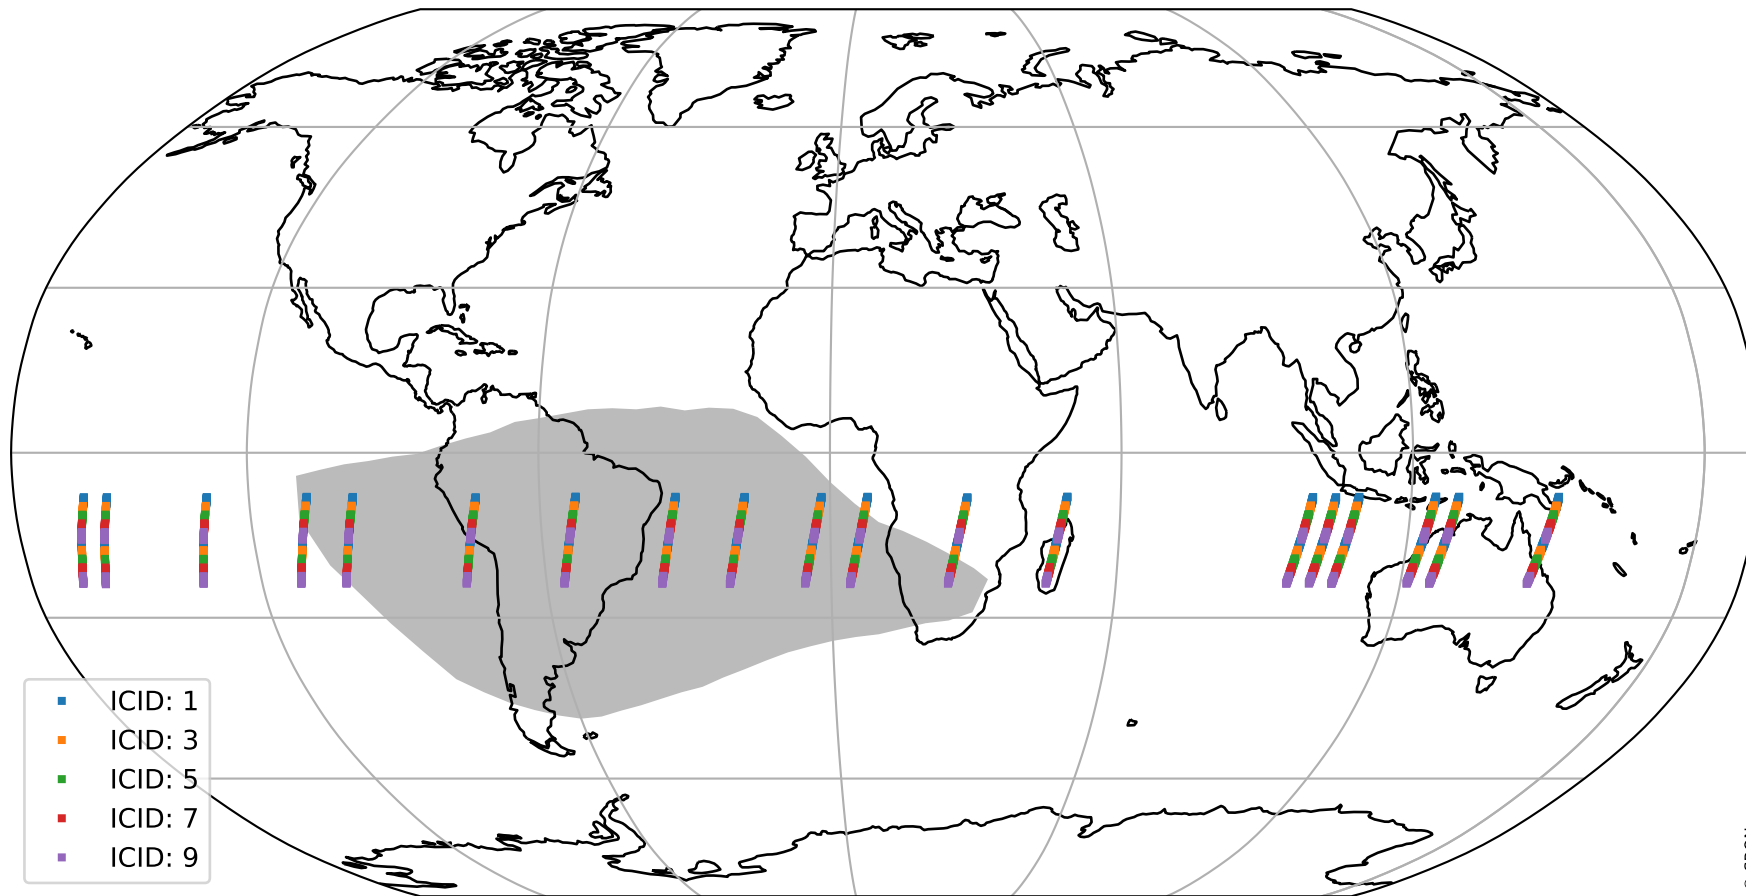

Tropomi SWIR offset (official)

orbits : 19 in [8647, 8692]
coverage : 2019-06-15 / 2019-06-18
median : 0.52596 V
spread : 0.035912 V
created : 2023-08-21T14:26:38

value detector map

Tropomi SWIR offset (official)

orbits : 19 in [8647, 8692]
coverage : 2019-06-15 / 2019-06-18
median : 0.035348 mV
spread : 0.020661 mV
created : 2023-08-21T14:26:38

Tropomi SWIR offset (official)

value compared with SWIR offset CKD

orbits : 19 in [8647, 8692]
coverage : 2019-06-15 / 2019-06-18
median : -0.059455 mV
spread : 0.34026 mV
created : 2023-08-21T14:26:39

Tropomi SWIR offset (official) ground-tracks of Sentinel-5P

orbits : 19 in [8647, 8692]
coverage : 2019-06-15 / 2019-06-18
created : 2023-08-21T14:26:39

Tropomi SWIR offset (official)

orbits : [2827, 8692]
coverage : 2018-04-30 / 2019-06-18
created : 2023-08-21T14:26:40

trend of detector median & temperatures