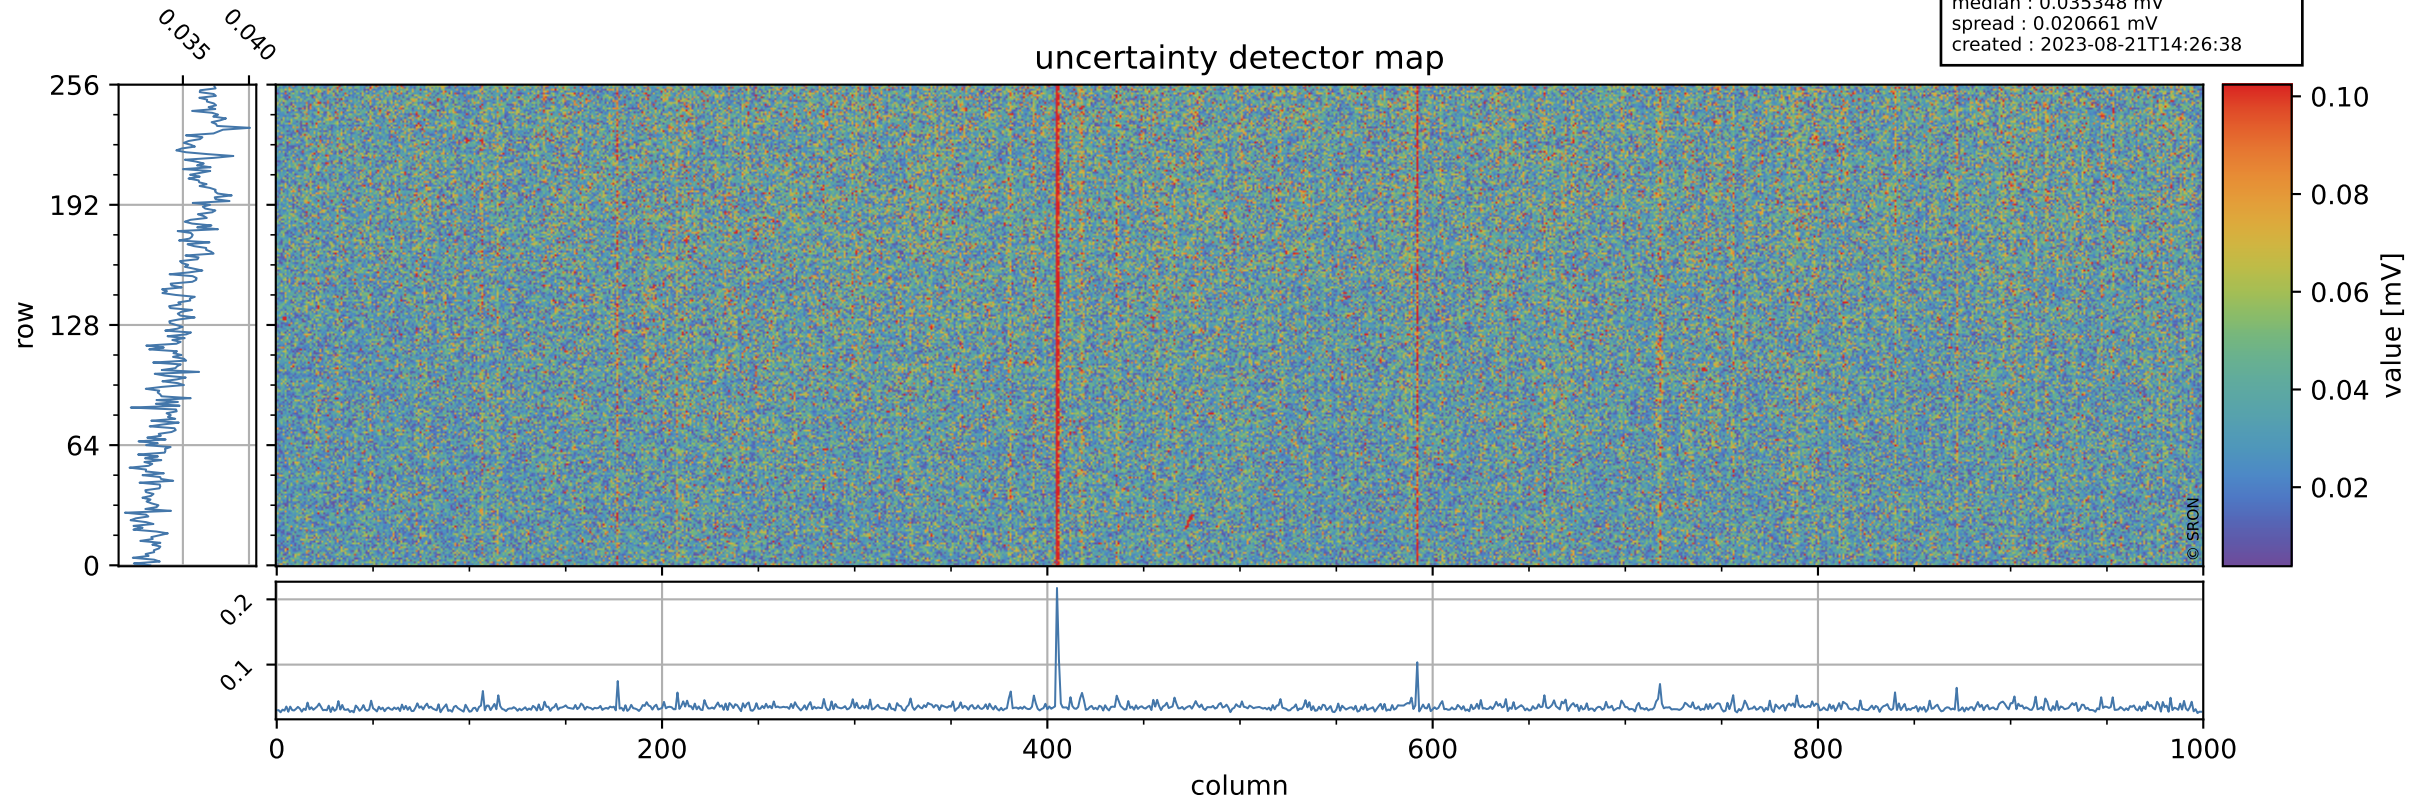

Tropomi SWIR offset (official)

orbits : 19 in [8647, 8692]
coverage : 2019-06-15 / 2019-06-18
median : 0.52596 V
spread : 0.035912 V
created : 2023-08-21T14:26:38

value detector map

Tropomi SWIR offset (official)

orbits : 19 in [8647, 8692]
coverage : 2019-06-15 / 2019-06-18
median : 0.035348 mV
spread : 0.020661 mV
created : 2023-08-21T14:26:38

Tropomi SWIR offset (official)

value compared with SWIR offset CKD

orbits : 19 in [8647, 8692]
coverage : 2019-06-15 / 2019-06-18
median : -0.059455 mV
spread : 0.34026 mV
created : 2023-08-21T14:26:39

Tropomi SWIR offset (official) ground-tracks of Sentinel-5P

orbits : 19 in [8647, 8692]
coverage : 2019-06-15 / 2019-06-18
created : 2023-08-21T14:26:39

Tropomi SWIR offset (official)

orbits : [2827, 8692]
coverage : 2018-04-30 / 2019-06-18
created : 2023-08-21T14:26:40

trend of detector median & temperatures