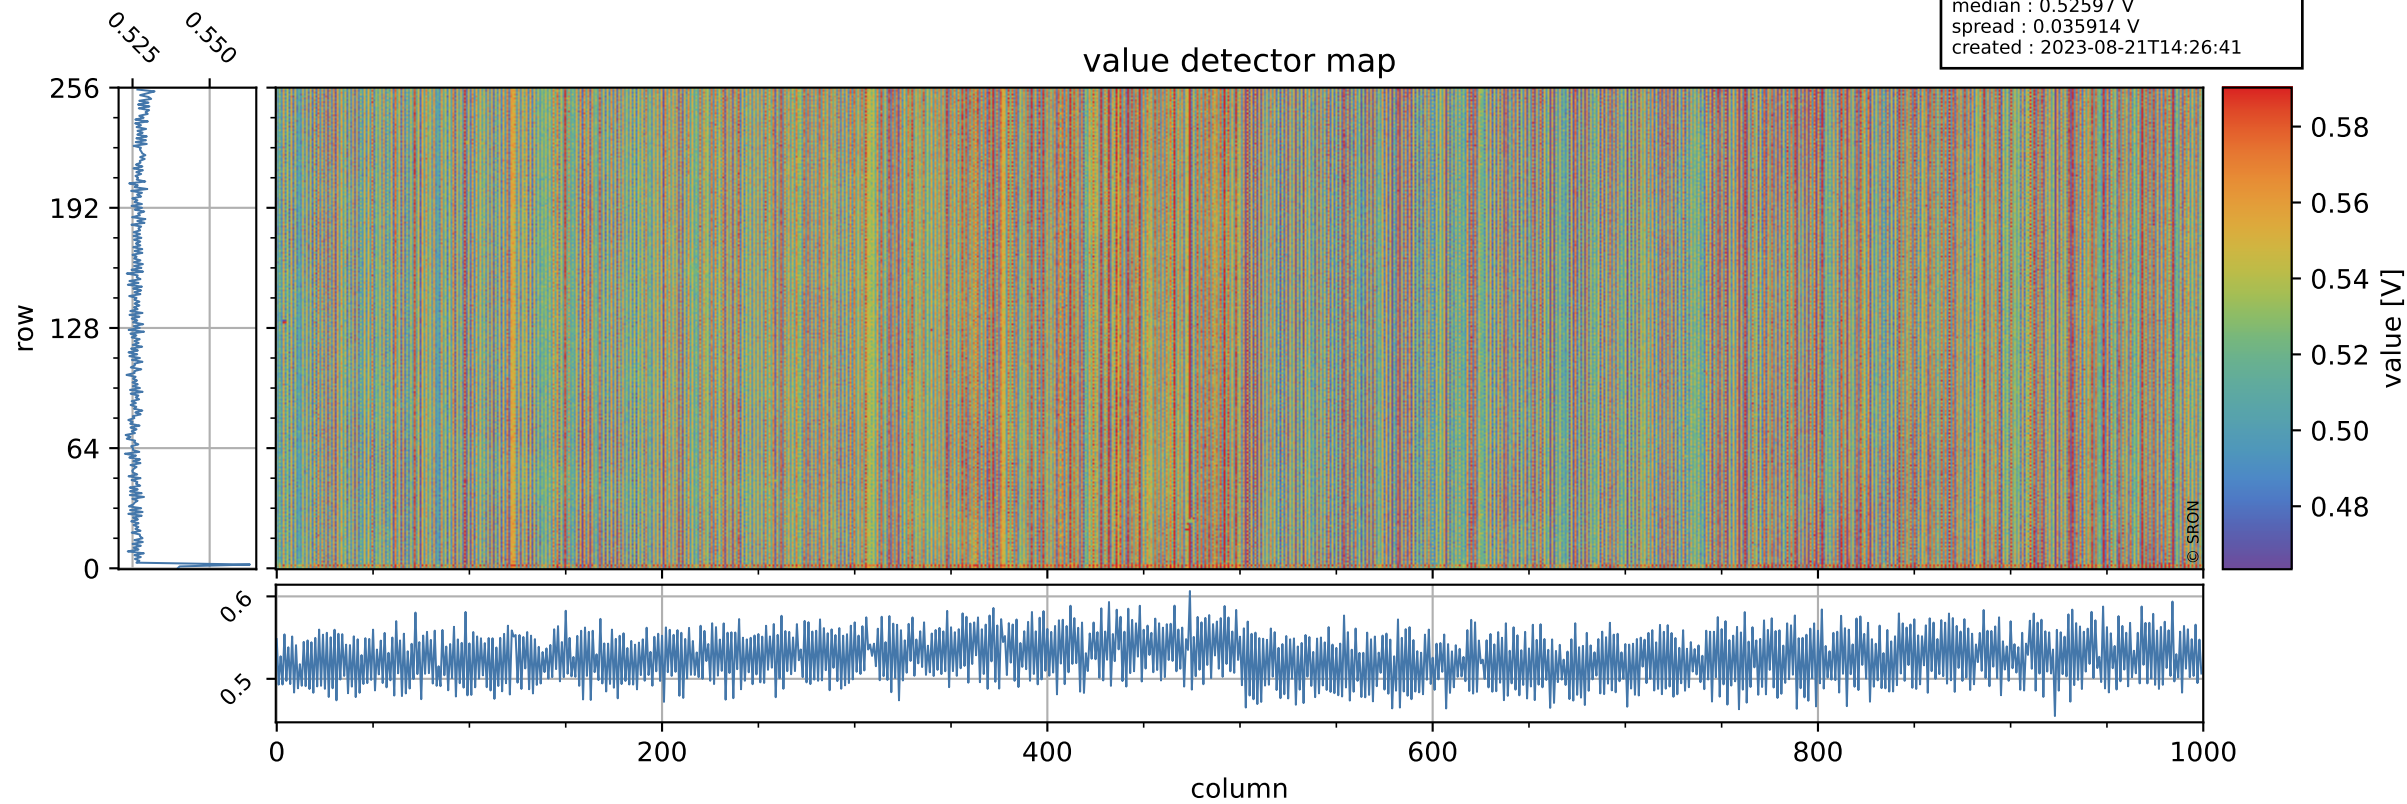

Tropomi SWIR offset (official)

orbits : 20 in [8662, 8707]
coverage : 2019-06-15 / 2019-06-19
median : 0.52597 V
spread : 0.035914 V
created : 2023-08-21T14:26:41

value detector map

Tropomi SWIR offset (official)

orbits : 20 in [8662, 8707]
coverage : 2019-06-15 / 2019-06-19
median : 0.035546 mV
spread : 0.020733 mV
created : 2023-08-21T14:26:41

uncertainty detector map

Tropomi SWIR offset (official)

value compared with SWIR offset CKD

orbits : 20 in [8662, 8707]
coverage : 2019-06-15 / 2019-06-19
median : -0.046389 mV
spread : 0.34424 mV
created : 2023-08-21T14:26:42

Tropomi SWIR offset (official) ground-tracks of Sentinel-5P

orbits : 20 in [8662, 8707]
coverage : 2019-06-15 / 2019-06-19
created : 2023-08-21T14:26:42

Tropomi SWIR offset (official)

orbits : [2827, 8707]
coverage : 2018-04-30 / 2019-06-19
created : 2023-08-21T14:26:43

trend of detector median & temperatures