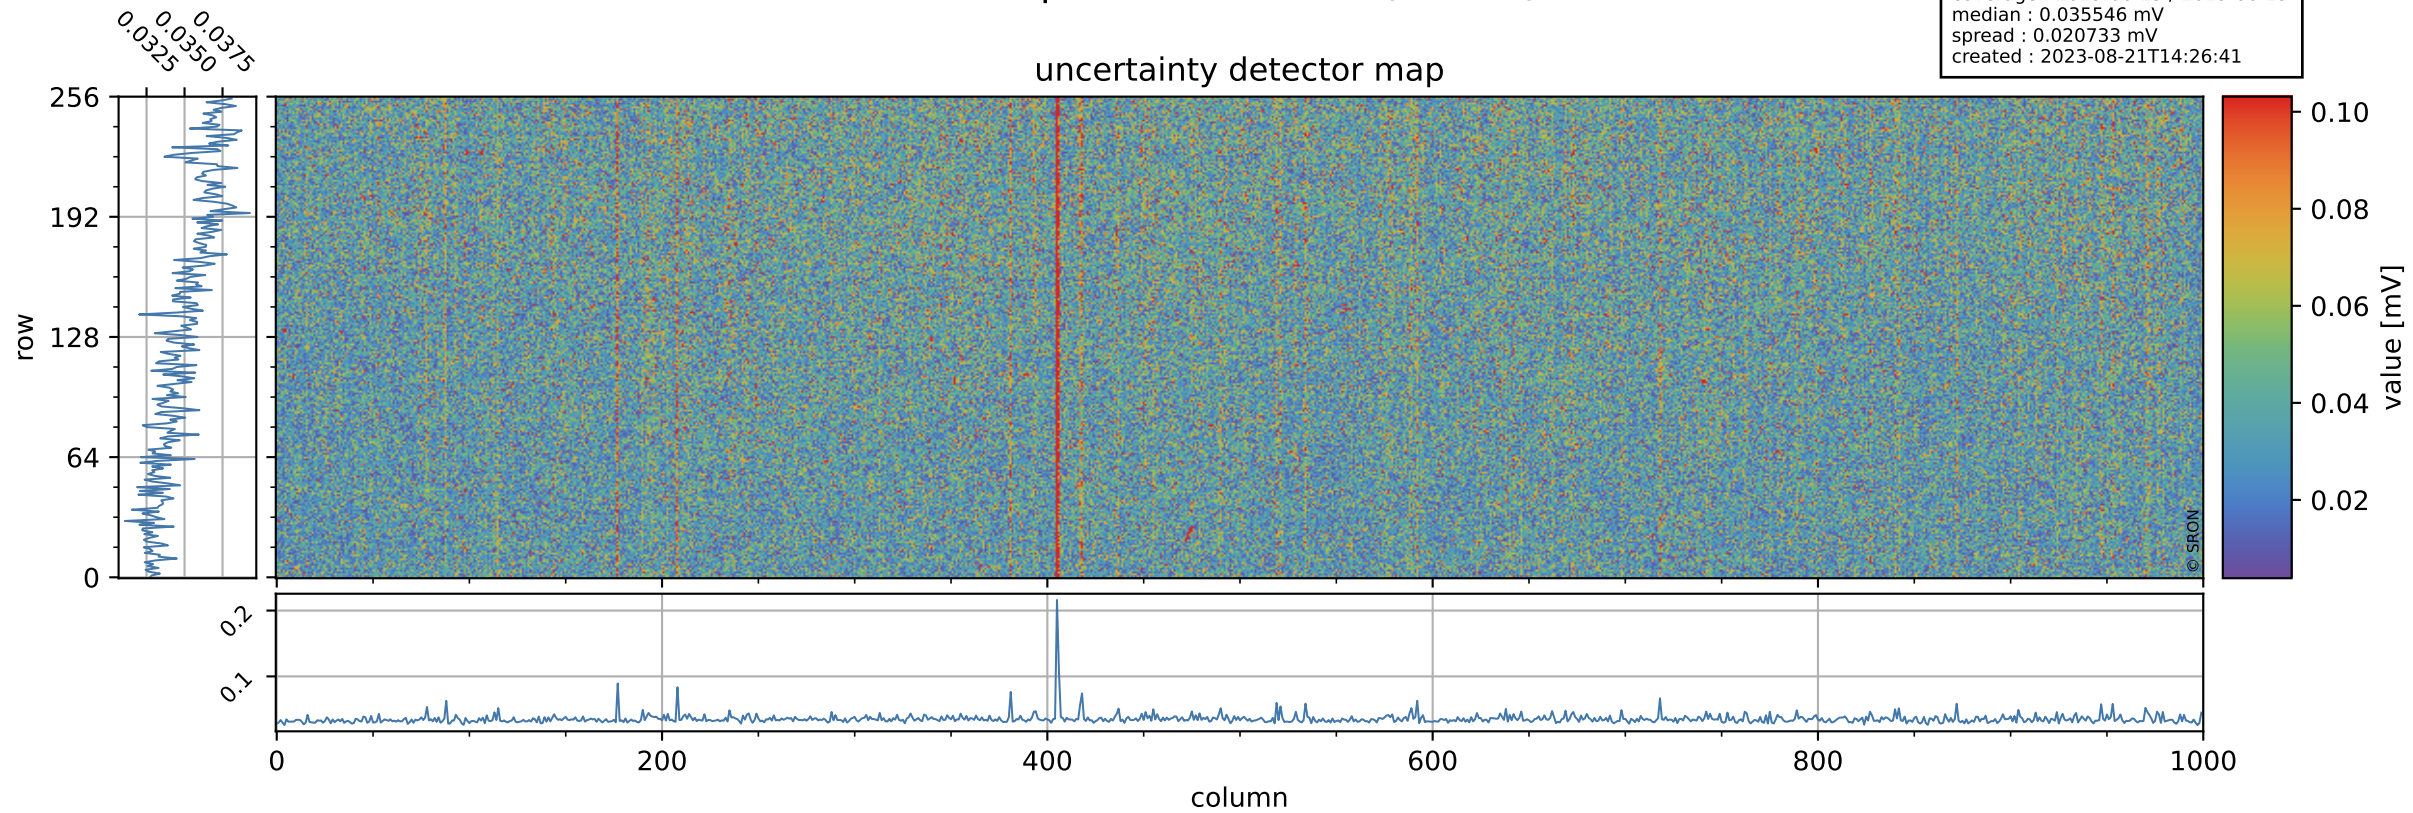

Tropomi SWIR offset (official)

orbits : 20 in [8662, 8707]
coverage : 2019-06-15 / 2019-06-19
median : 0.52597 V
spread : 0.035914 V
created : 2023-08-21T14:26:41

value detector map

Tropomi SWIR offset (official)

orbits : 20 in [8662, 8707]
coverage : 2019-06-15 / 2019-06-19
median : 0.035546 mV
spread : 0.020733 mV
created : 2023-08-21T14:26:41

uncertainty detector map

Tropomi SWIR offset (official)

value compared with SWIR offset CKD

orbits : 20 in [8662, 8707]
coverage : 2019-06-15 / 2019-06-19
median : -0.046389 mV
spread : 0.34424 mV
created : 2023-08-21T14:26:42

Tropomi SWIR offset (official) ground-tracks of Sentinel-5P

orbits : 20 in [8662, 8707]
coverage : 2019-06-15 / 2019-06-19
created : 2023-08-21T14:26:42

Tropomi SWIR offset (official)

orbits : [2827, 8707]
coverage : 2018-04-30 / 2019-06-19
created : 2023-08-21T14:26:43

trend of detector median & temperatures