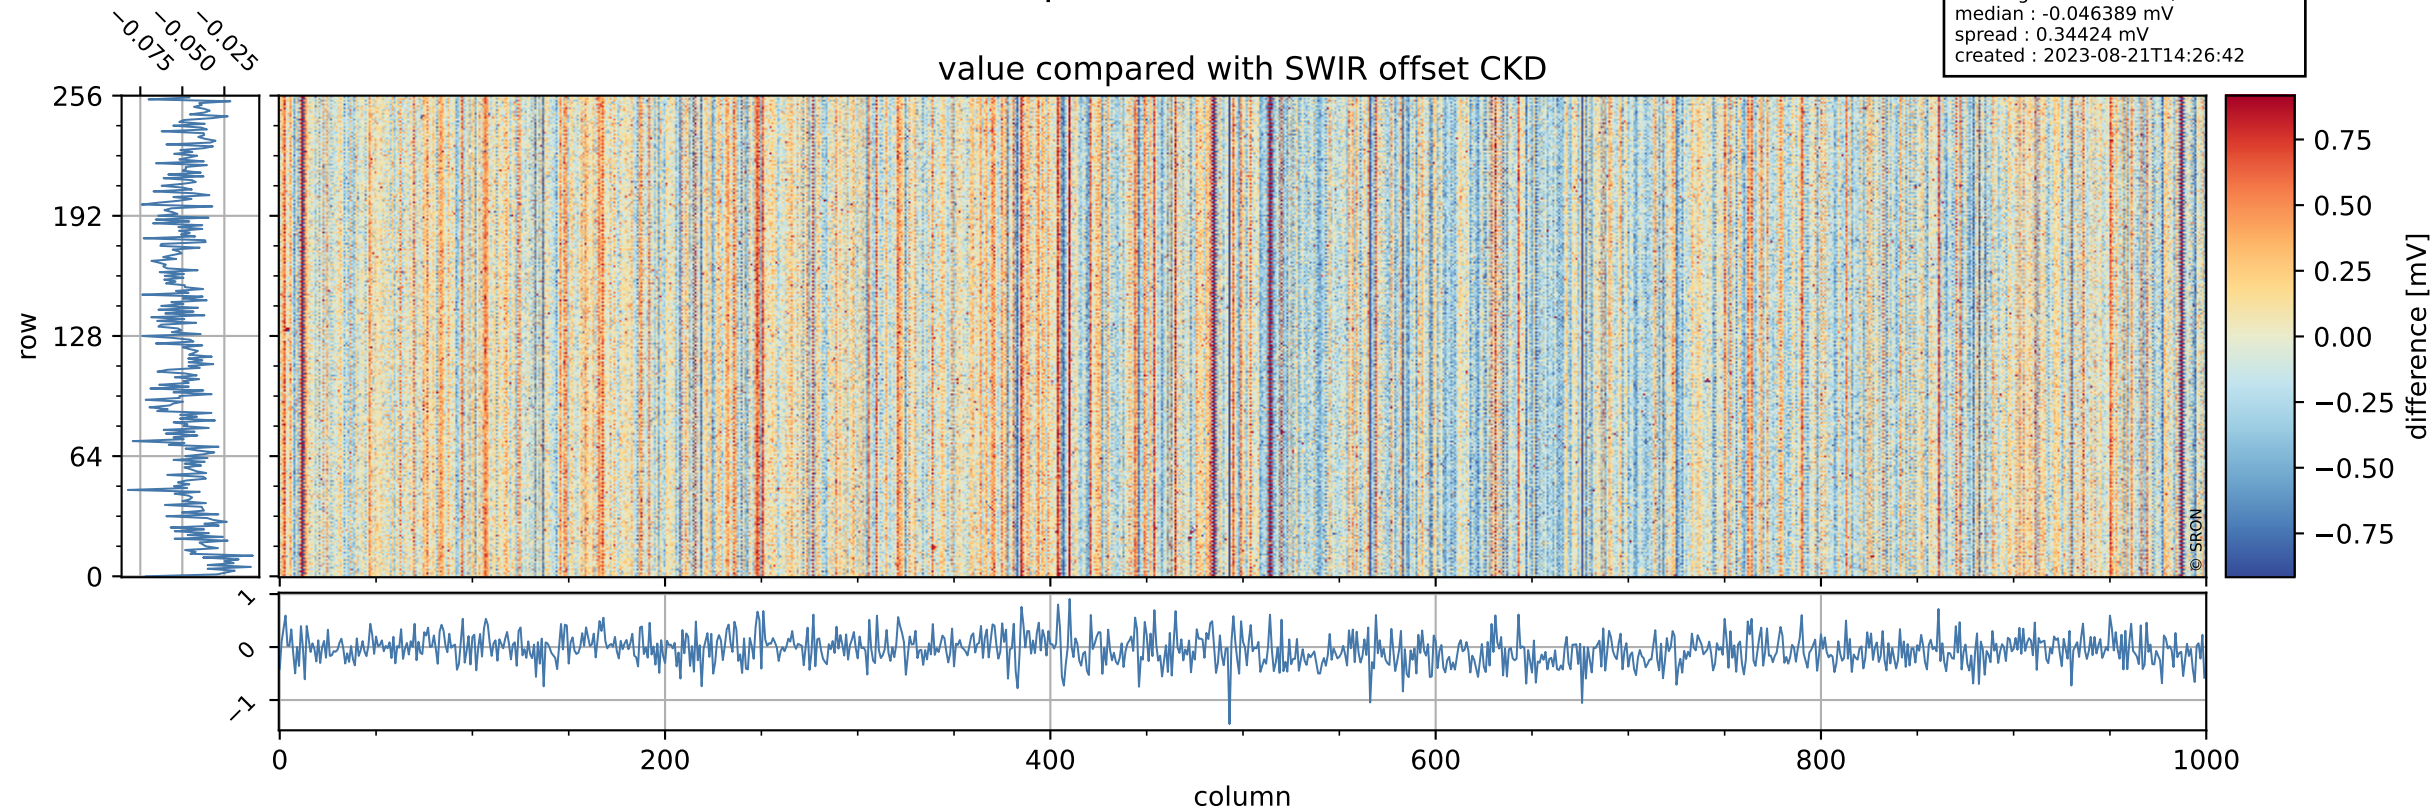

Tropomi SWIR offset (official)

orbits : 20 in [8662, 8707]
coverage : 2019-06-15 / 2019-06-19
median : 0.52597 V
spread : 0.035914 V
created : 2023-08-21T14:26:41

value detector map

Tropomi SWIR offset (official)

orbits : 20 in [8662, 8707]
coverage : 2019-06-15 / 2019-06-19
median : 0.035546 mV
spread : 0.020733 mV
created : 2023-08-21T14:26:41

uncertainty detector map

Tropomi SWIR offset (official)

value compared with SWIR offset CKD

orbits : 20 in [8662, 8707]
coverage : 2019-06-15 / 2019-06-19
median : -0.046389 mV
spread : 0.34424 mV
created : 2023-08-21T14:26:42

Tropomi SWIR offset (official) ground-tracks of Sentinel-5P

orbits : 20 in [8662, 8707]
coverage : 2019-06-15 / 2019-06-19
created : 2023-08-21T14:26:42

Tropomi SWIR offset (official)

orbits : [2827, 8707]
coverage : 2018-04-30 / 2019-06-19
created : 2023-08-21T14:26:43

trend of detector median & temperatures