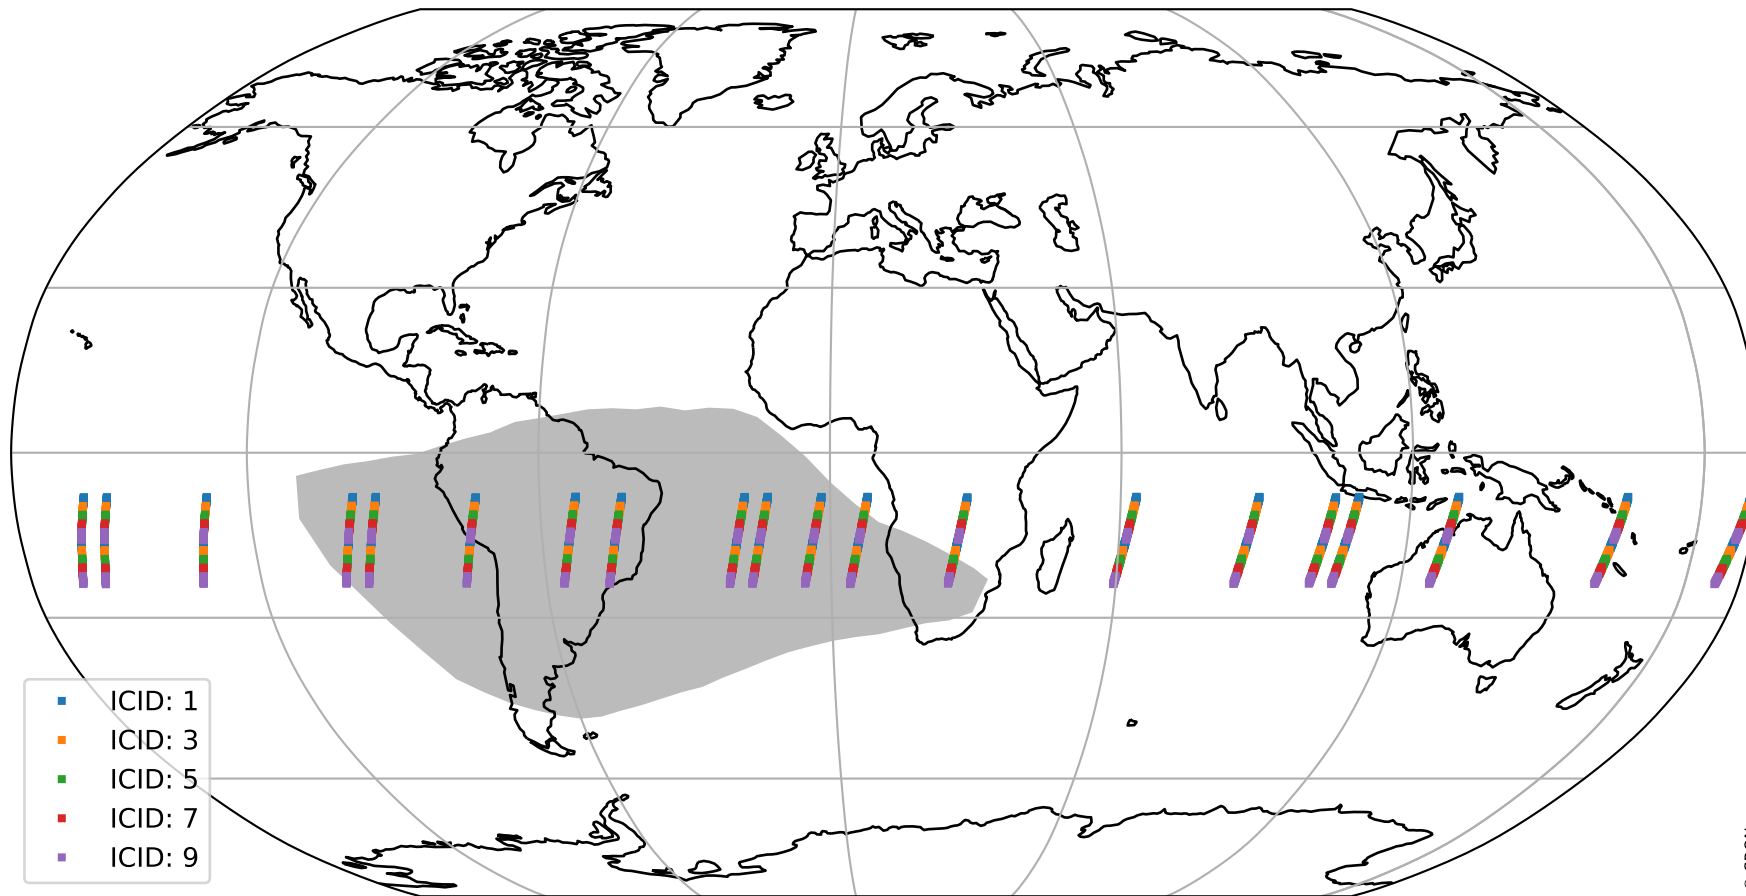

Tropomi SWIR offset (official)

orbits : 20 in [8662, 8707]
coverage : 2019-06-15 / 2019-06-19
median : 0.52597 V
spread : 0.035914 V
created : 2023-08-21T14:26:41

value detector map

Tropomi SWIR offset (official)

orbits : 20 in [8662, 8707]
coverage : 2019-06-15 / 2019-06-19
median : 0.035546 mV
spread : 0.020733 mV
created : 2023-08-21T14:26:41

uncertainty detector map

Tropomi SWIR offset (official)

value compared with SWIR offset CKD

orbits : 20 in [8662, 8707]
coverage : 2019-06-15 / 2019-06-19
median : -0.046389 mV
spread : 0.34424 mV
created : 2023-08-21T14:26:42

Tropomi SWIR offset (official) ground-tracks of Sentinel-5P

orbits : 20 in [8662, 8707]
coverage : 2019-06-15 / 2019-06-19
created : 2023-08-21T14:26:42

Tropomi SWIR offset (official)

orbits : [2827, 8707]
coverage : 2018-04-30 / 2019-06-19
created : 2023-08-21T14:26:43

trend of detector median & temperatures