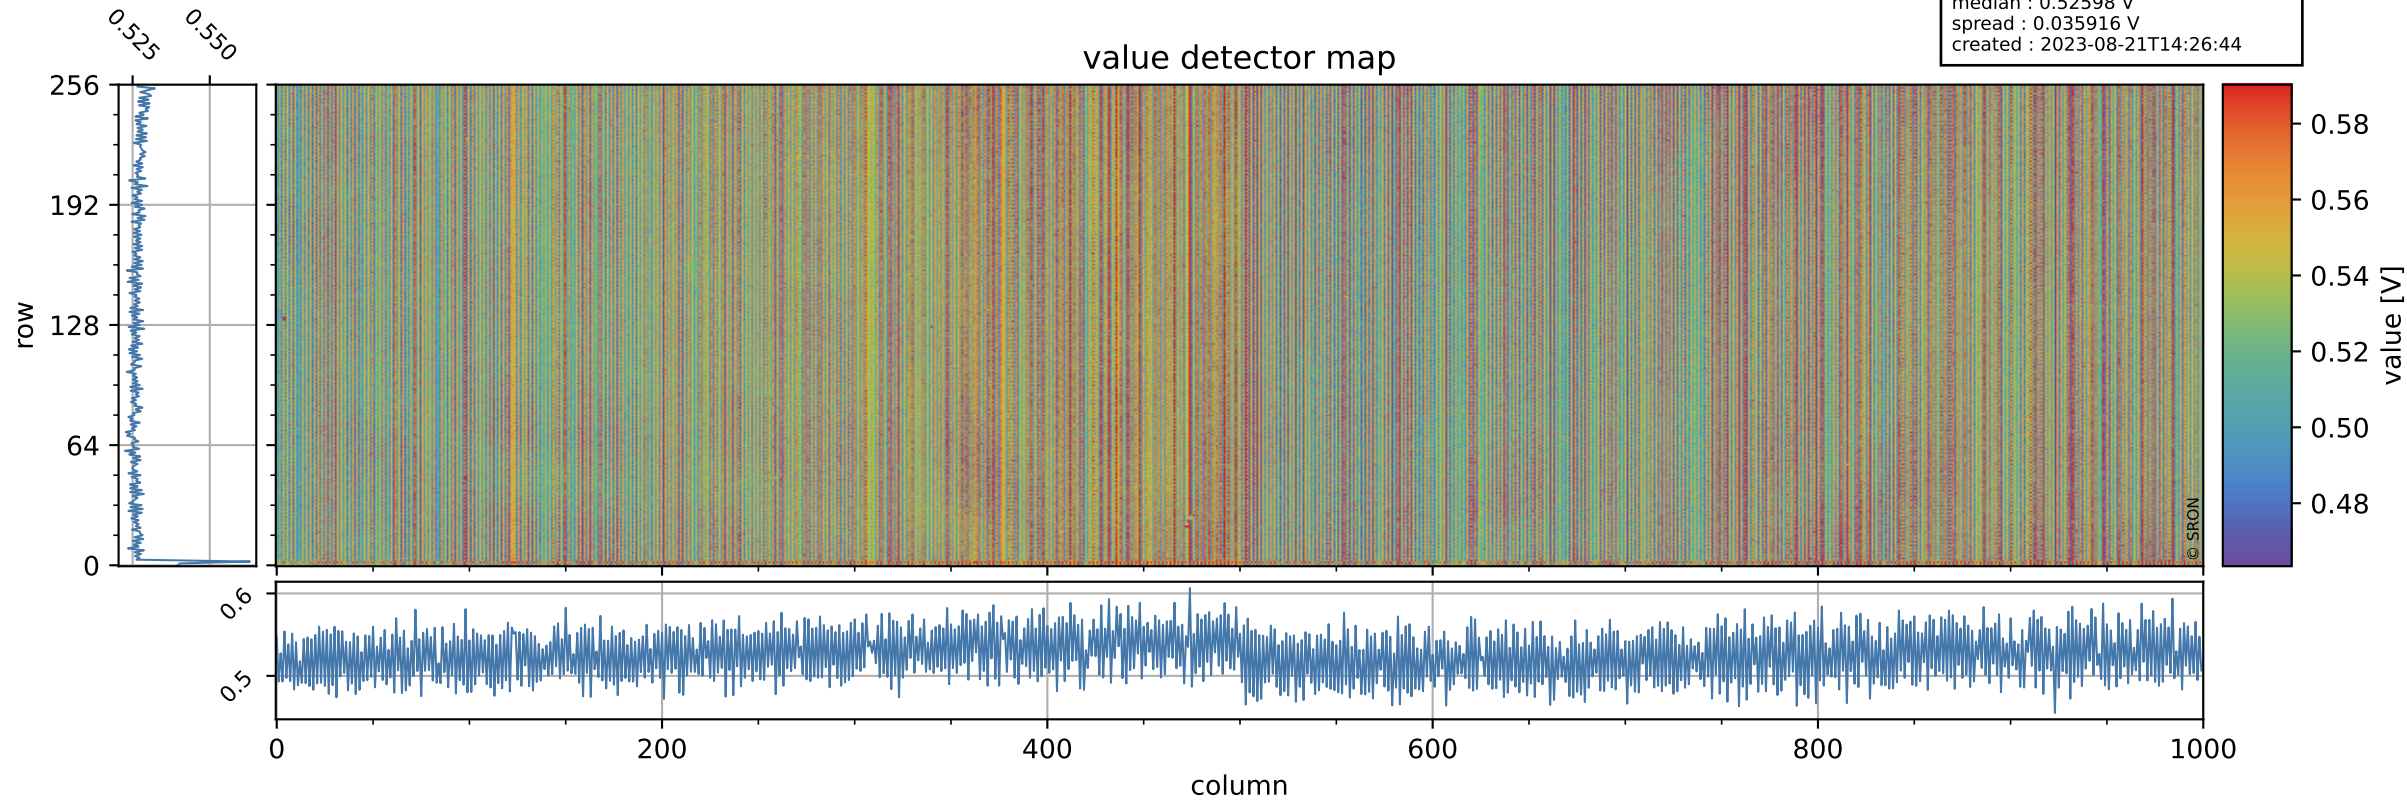

Tropomi SWIR offset (official)

orbits : 19 in [8677, 8722]
coverage : 2019-06-17 / 2019-06-20
median : 0.52598 V
spread : 0.035916 V
created : 2023-08-21T14:26:44

value detector map

Tropomi SWIR offset (official)

orbits : 19 in [8677, 8722]
coverage : 2019-06-17 / 2019-06-20
median : 0.035471 mV
spread : 0.020706 mV
created : 2023-08-21T14:26:45

uncertainty detector map

Tropomi SWIR offset (official)

orbits : 19 in [8677, 8722]
coverage : 2019-06-17 / 2019-06-20
median : -0.042536 mV
spread : 0.34857 mV
created : 2023-08-21T14:26:45

value compared with SWIR offset CKD

Tropomi SWIR offset (official) ground-tracks of Sentinel-5P

orbits : 19 in [8677, 8722]
coverage : 2019-06-17 / 2019-06-20
created : 2023-08-21T14:26:45

Tropomi SWIR offset (official)

orbits : [2827, 8722]
coverage : 2018-04-30 / 2019-06-20
created : 2023-08-21T14:26:46

trend of detector median & temperatures