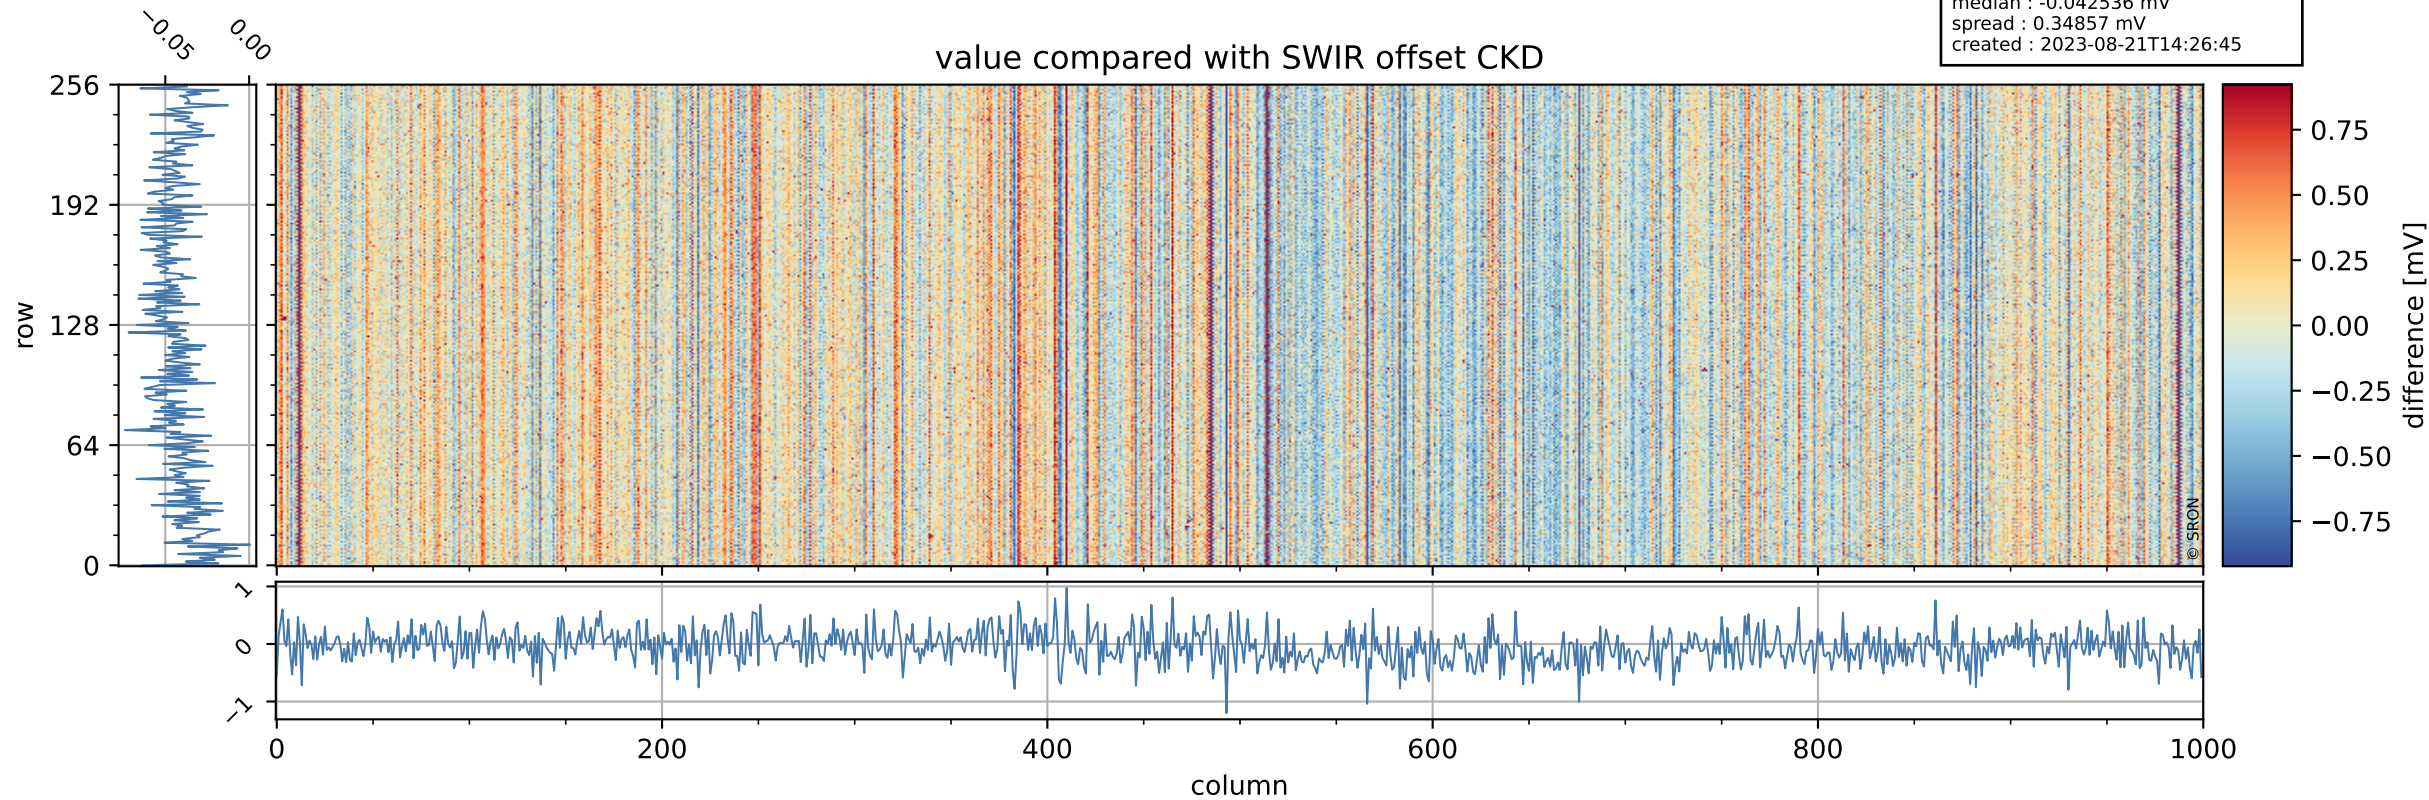

Tropomi SWIR offset (official)

orbits : 19 in [8677, 8722]
coverage : 2019-06-17 / 2019-06-20
median : 0.52598 V
spread : 0.035916 V
created : 2023-08-21T14:26:44

value detector map

Tropomi SWIR offset (official)

orbits : 19 in [8677, 8722]
coverage : 2019-06-17 / 2019-06-20
median : 0.035471 mV
spread : 0.020706 mV
created : 2023-08-21T14:26:45

uncertainty detector map

Tropomi SWIR offset (official)

orbits : 19 in [8677, 8722]
coverage : 2019-06-17 / 2019-06-20
median : -0.042536 mV
spread : 0.34857 mV
created : 2023-08-21T14:26:45

value compared with SWIR offset CKD

Tropomi SWIR offset (official) ground-tracks of Sentinel-5P

orbits : 19 in [8677, 8722]
coverage : 2019-06-17 / 2019-06-20
created : 2023-08-21T14:26:45

Tropomi SWIR offset (official)

orbits : [2827, 8722]
coverage : 2018-04-30 / 2019-06-20
created : 2023-08-21T14:26:46

trend of detector median & temperatures