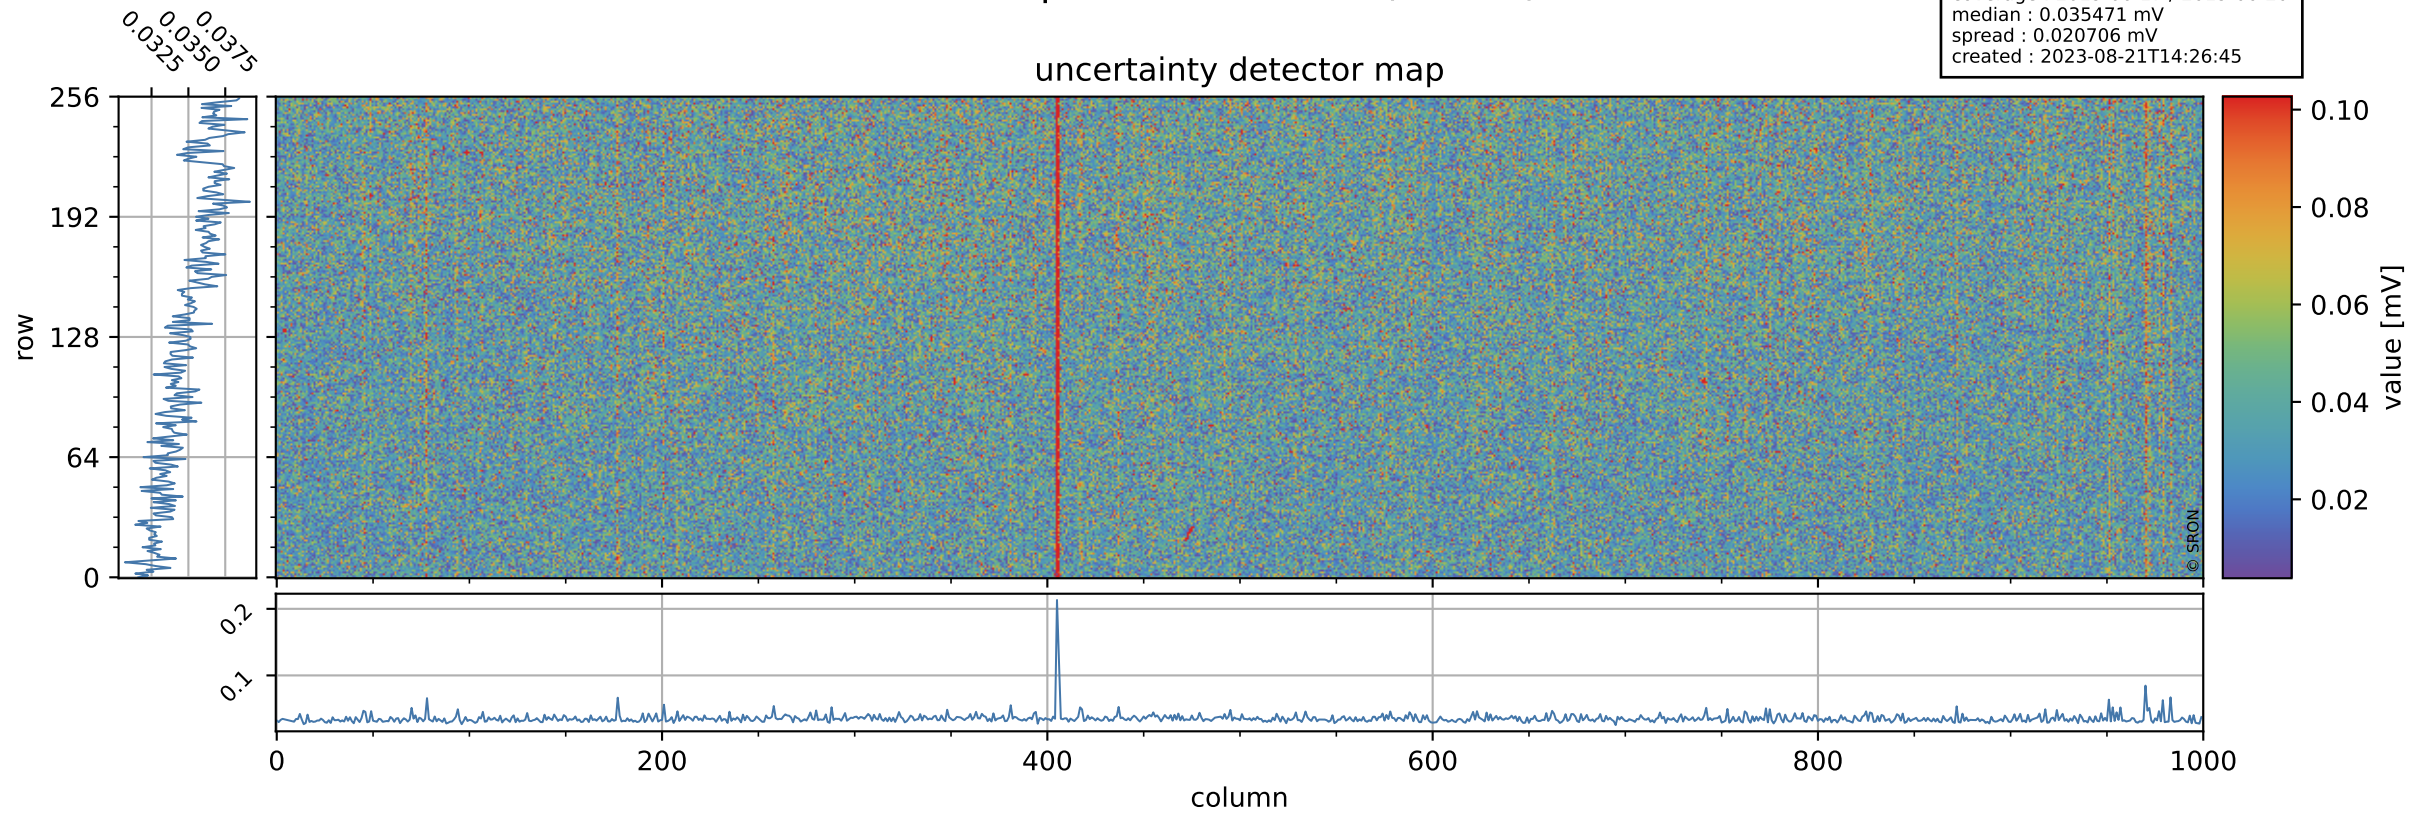

Tropomi SWIR offset (official)

orbits : 19 in [8677, 8722]
coverage : 2019-06-17 / 2019-06-20
median : 0.52598 V
spread : 0.035916 V
created : 2023-08-21T14:26:44

value detector map

Tropomi SWIR offset (official)

orbits : 19 in [8677, 8722]
coverage : 2019-06-17 / 2019-06-20
median : 0.035471 mV
spread : 0.020706 mV
created : 2023-08-21T14:26:45

uncertainty detector map

Tropomi SWIR offset (official)

orbits : 19 in [8677, 8722]
coverage : 2019-06-17 / 2019-06-20
median : -0.042536 mV
spread : 0.34857 mV
created : 2023-08-21T14:26:45

value compared with SWIR offset CKD

Tropomi SWIR offset (official) ground-tracks of Sentinel-5P

orbits : 19 in [8677, 8722]
coverage : 2019-06-17 / 2019-06-20
created : 2023-08-21T14:26:45

Tropomi SWIR offset (official)

orbits : [2827, 8722]
coverage : 2018-04-30 / 2019-06-20
created : 2023-08-21T14:26:46

trend of detector median & temperatures