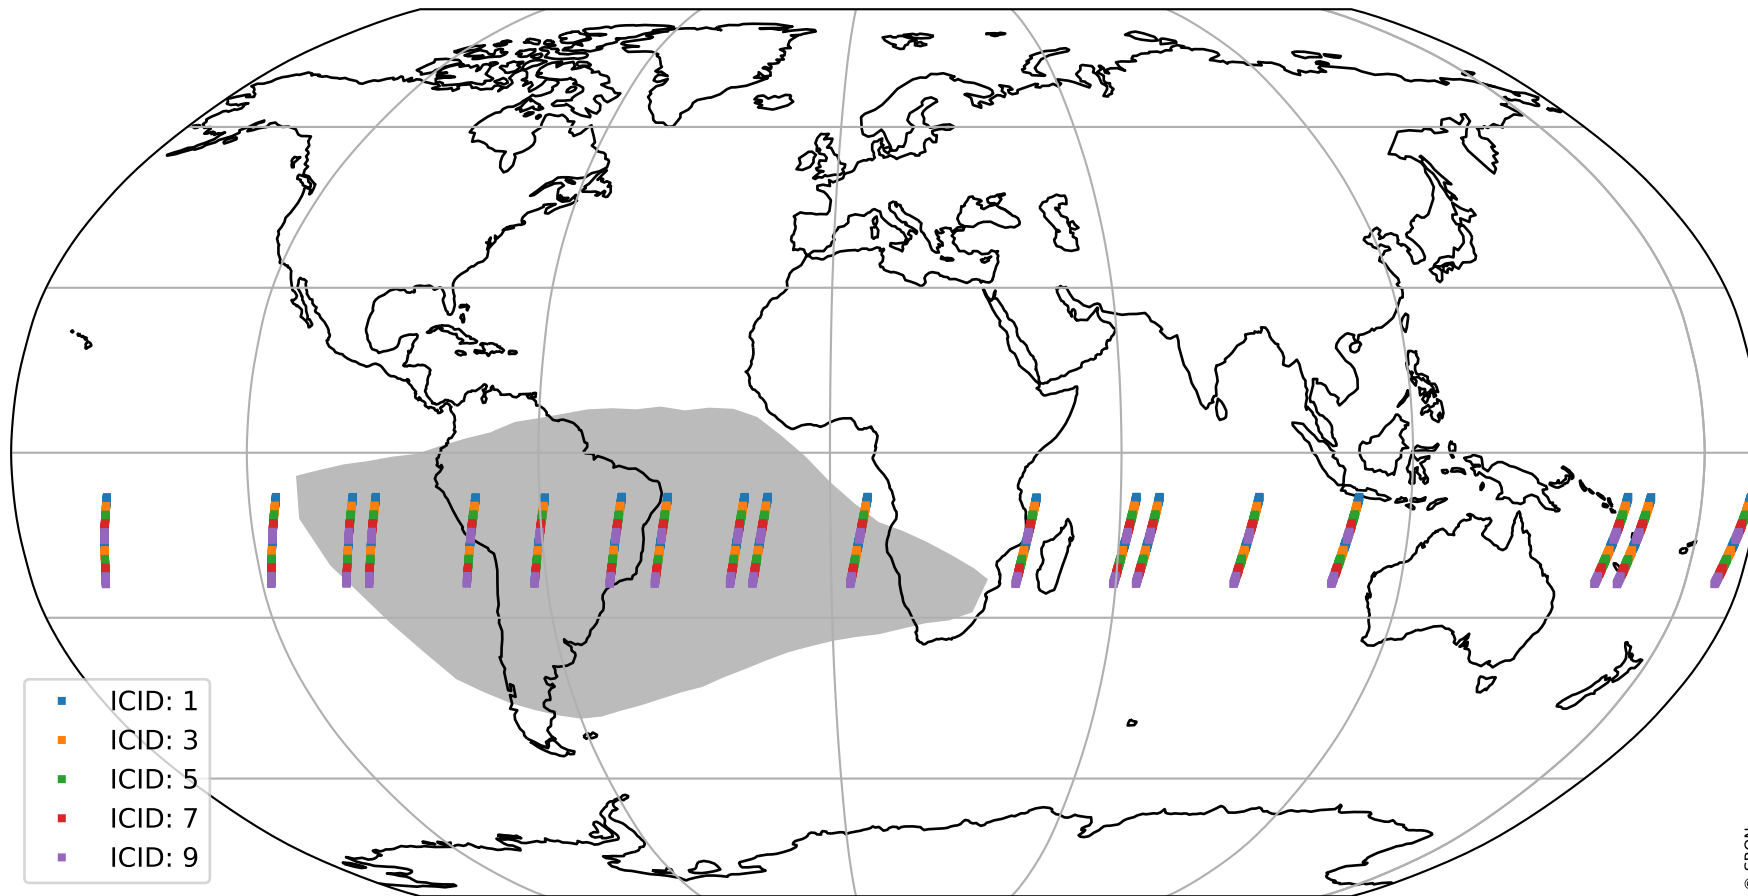

Tropomi SWIR offset (official)

orbits : 19 in [8677, 8722]
coverage : 2019-06-17 / 2019-06-20
median : 0.52598 V
spread : 0.035916 V
created : 2023-08-21T14:26:44

value detector map

Tropomi SWIR offset (official)

orbits : 19 in [8677, 8722]
coverage : 2019-06-17 / 2019-06-20
median : 0.035471 mV
spread : 0.020706 mV
created : 2023-08-21T14:26:45

uncertainty detector map

Tropomi SWIR offset (official)

orbits : 19 in [8677, 8722]
coverage : 2019-06-17 / 2019-06-20
median : -0.042536 mV
spread : 0.34857 mV
created : 2023-08-21T14:26:45

value compared with SWIR offset CKD

Tropomi SWIR offset (official) ground-tracks of Sentinel-5P

orbits : 19 in [8677, 8722]
coverage : 2019-06-17 / 2019-06-20
created : 2023-08-21T14:26:45

Tropomi SWIR offset (official)

orbits : [2827, 8722]
coverage : 2018-04-30 / 2019-06-20
created : 2023-08-21T14:26:46

trend of detector median & temperatures