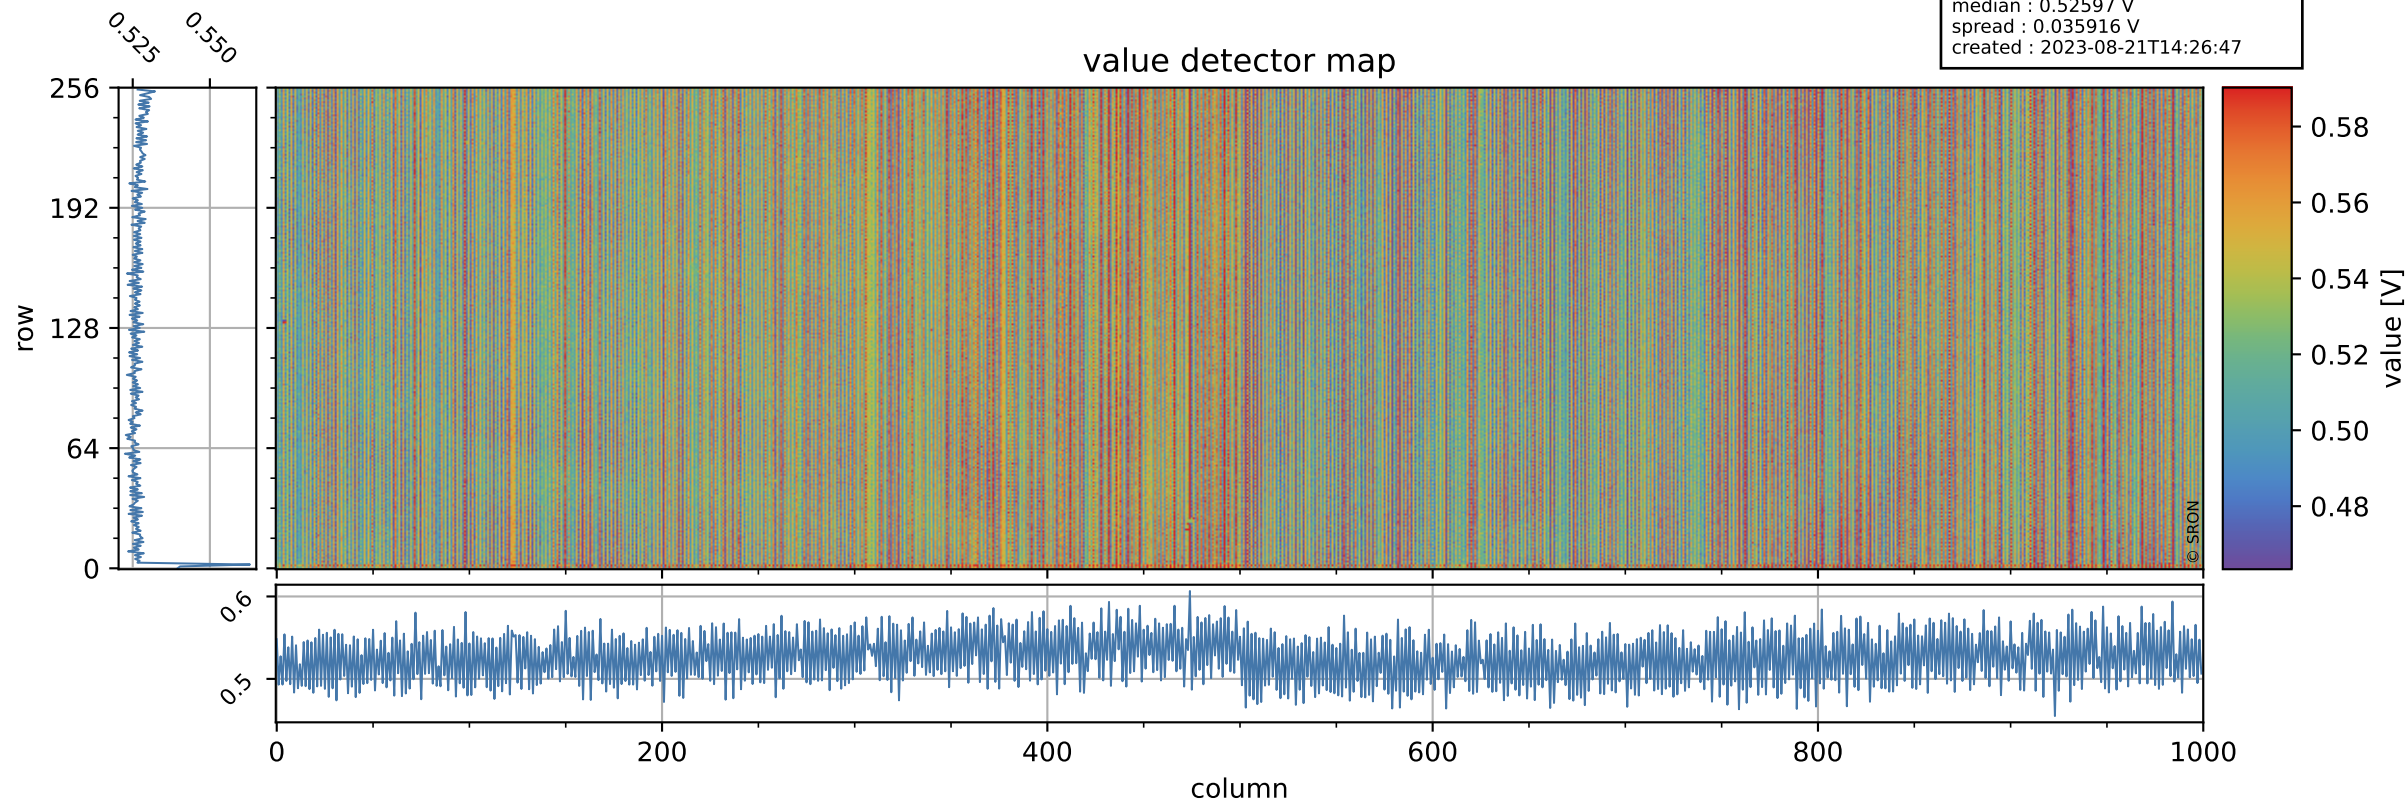

Tropomi SWIR offset (official)

orbits : 20 in [8692, 8737]
coverage : 2019-06-18 / 2019-06-21
median : 0.52597 V
spread : 0.035916 V
created : 2023-08-21T14:26:47

value detector map

Tropomi SWIR offset (official)

orbits : 20 in [8692, 8737]
coverage : 2019-06-18 / 2019-06-21
median : 33.119 μV
spread : 19.643 μV
created : 2023-08-21T14:26:47

Tropomi SWIR offset (official)

orbits : 20 in [8692, 8737]
coverage : 2019-06-18 / 2019-06-21
median : -0.050678 mV
spread : 0.34865 mV
created : 2023-08-21T14:26:48

value compared with SWIR offset CKD

Tropomi SWIR offset (official) ground-tracks of Sentinel-5P

orbits : 20 in [8692, 8737]
coverage : 2019-06-18 / 2019-06-21
created : 2023-08-21T14:26:48

Tropomi SWIR offset (official)

orbits : [2827, 8737]
coverage : 2018-04-30 / 2019-06-21
created : 2023-08-21T14:26:49

trend of detector median & temperatures