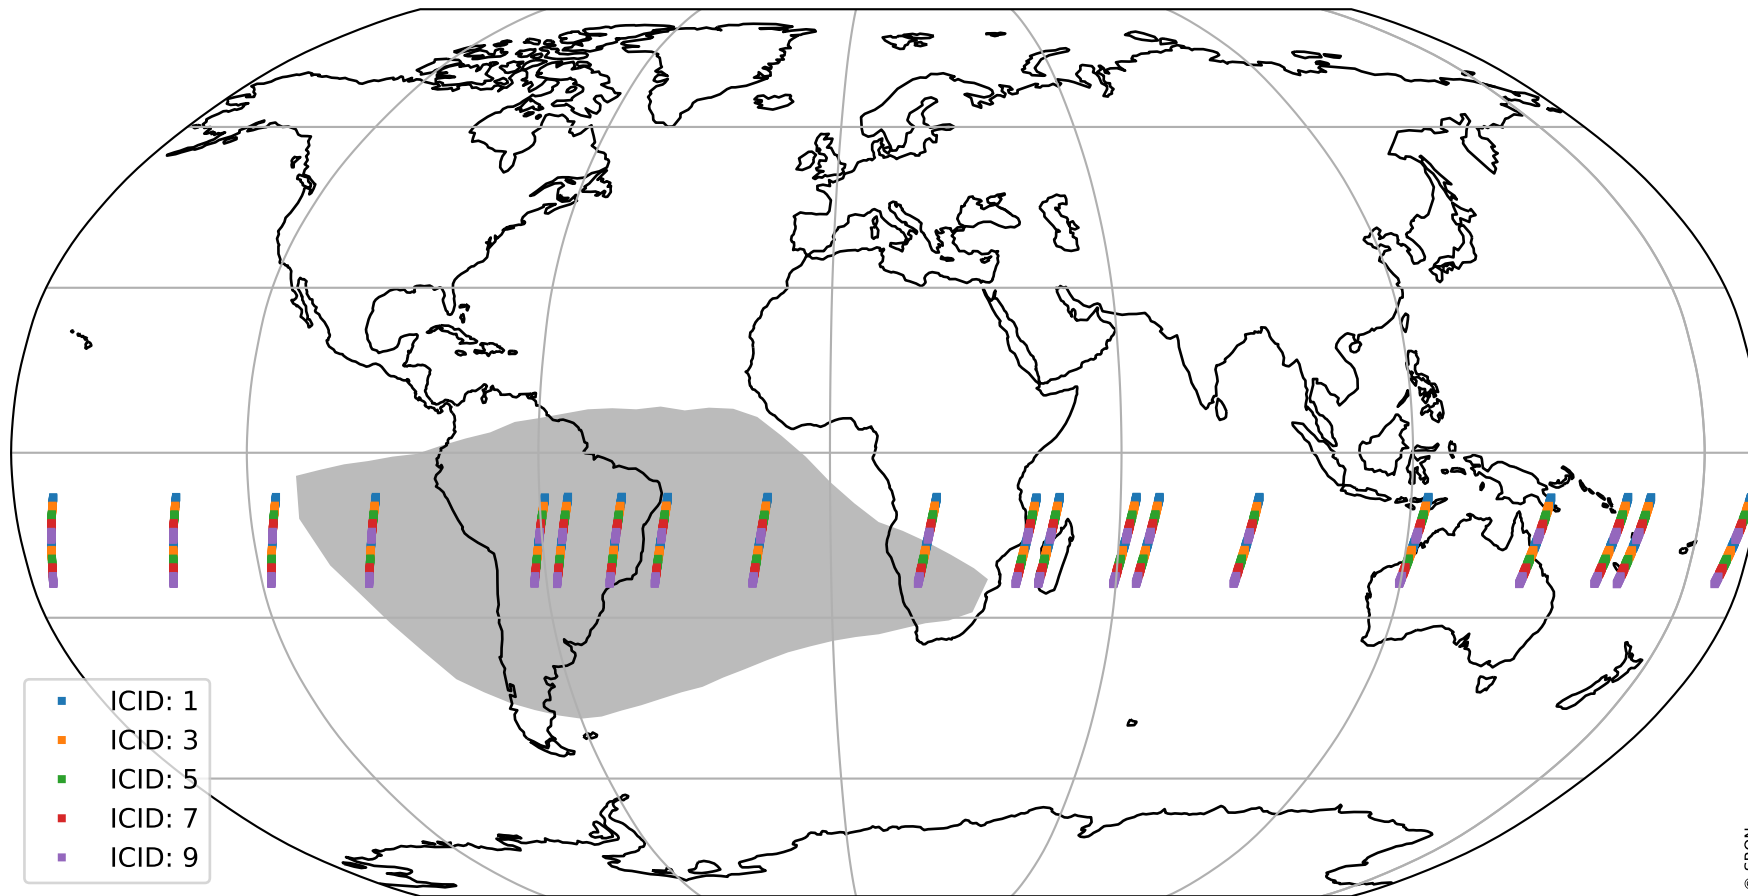

Tropomi SWIR offset (official)

orbits : 20 in [8692, 8737]
coverage : 2019-06-18 / 2019-06-21
median : 0.52597 V
spread : 0.035916 V
created : 2023-08-21T14:26:47

value detector map

Tropomi SWIR offset (official)

orbits : 20 in [8692, 8737]
coverage : 2019-06-18 / 2019-06-21
median : 33.119 μV
spread : 19.643 μV
created : 2023-08-21T14:26:47

Tropomi SWIR offset (official)

orbits : 20 in [8692, 8737]
coverage : 2019-06-18 / 2019-06-21
median : -0.050678 mV
spread : 0.34865 mV
created : 2023-08-21T14:26:48

value compared with SWIR offset CKD

Tropomi SWIR offset (official) ground-tracks of Sentinel-5P

orbits : 20 in [8692, 8737]
coverage : 2019-06-18 / 2019-06-21
created : 2023-08-21T14:26:48

Tropomi SWIR offset (official)

orbits : [2827, 8737]
coverage : 2018-04-30 / 2019-06-21
created : 2023-08-21T14:26:49

trend of detector median & temperatures