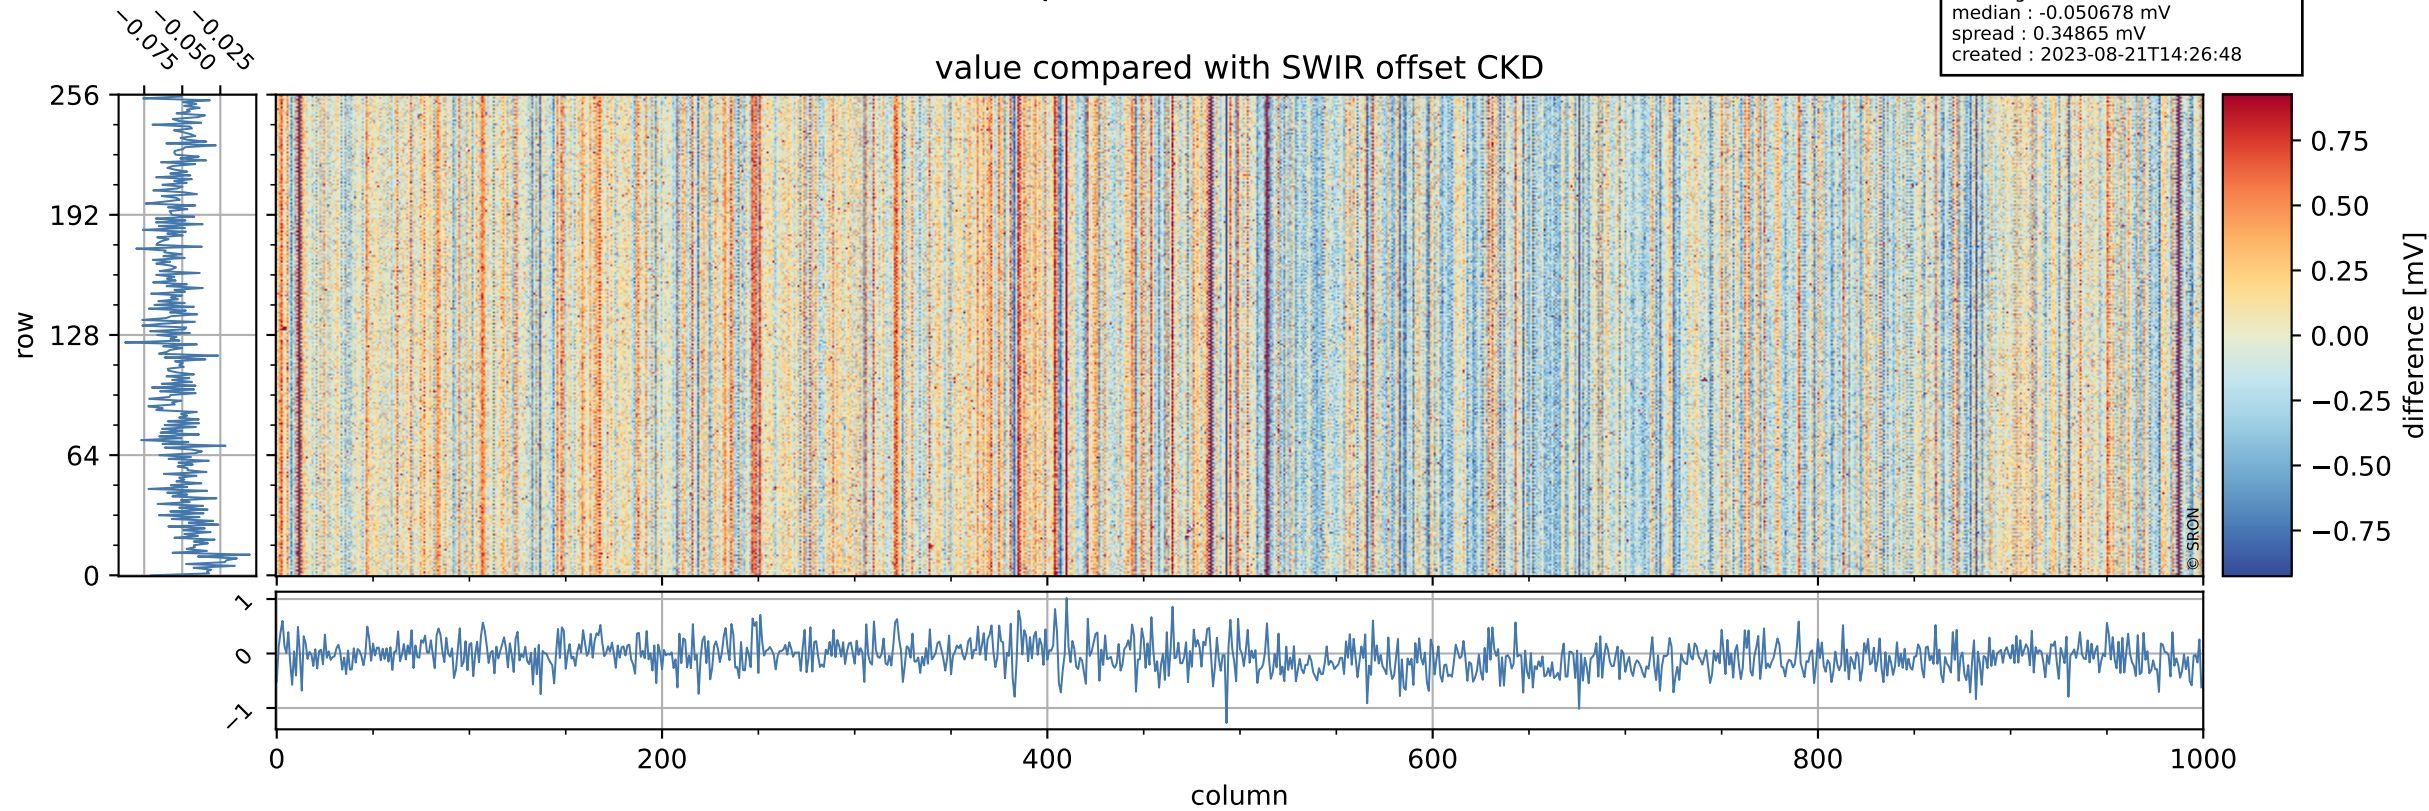

Tropomi SWIR offset (official)

orbits : 20 in [8692, 8737]
coverage : 2019-06-18 / 2019-06-21
median : 0.52597 V
spread : 0.035916 V
created : 2023-08-21T14:26:47

value detector map

Tropomi SWIR offset (official)

orbits : 20 in [8692, 8737]
coverage : 2019-06-18 / 2019-06-21
median : 33.119 μV
spread : 19.643 μV
created : 2023-08-21T14:26:47

Tropomi SWIR offset (official)

orbits : 20 in [8692, 8737]
coverage : 2019-06-18 / 2019-06-21
median : -0.050678 mV
spread : 0.34865 mV
created : 2023-08-21T14:26:48

value compared with SWIR offset CKD

Tropomi SWIR offset (official) ground-tracks of Sentinel-5P

orbits : 20 in [8692, 8737]
coverage : 2019-06-18 / 2019-06-21
created : 2023-08-21T14:26:48

Tropomi SWIR offset (official)

orbits : [2827, 8737]
coverage : 2018-04-30 / 2019-06-21
created : 2023-08-21T14:26:49

trend of detector median & temperatures