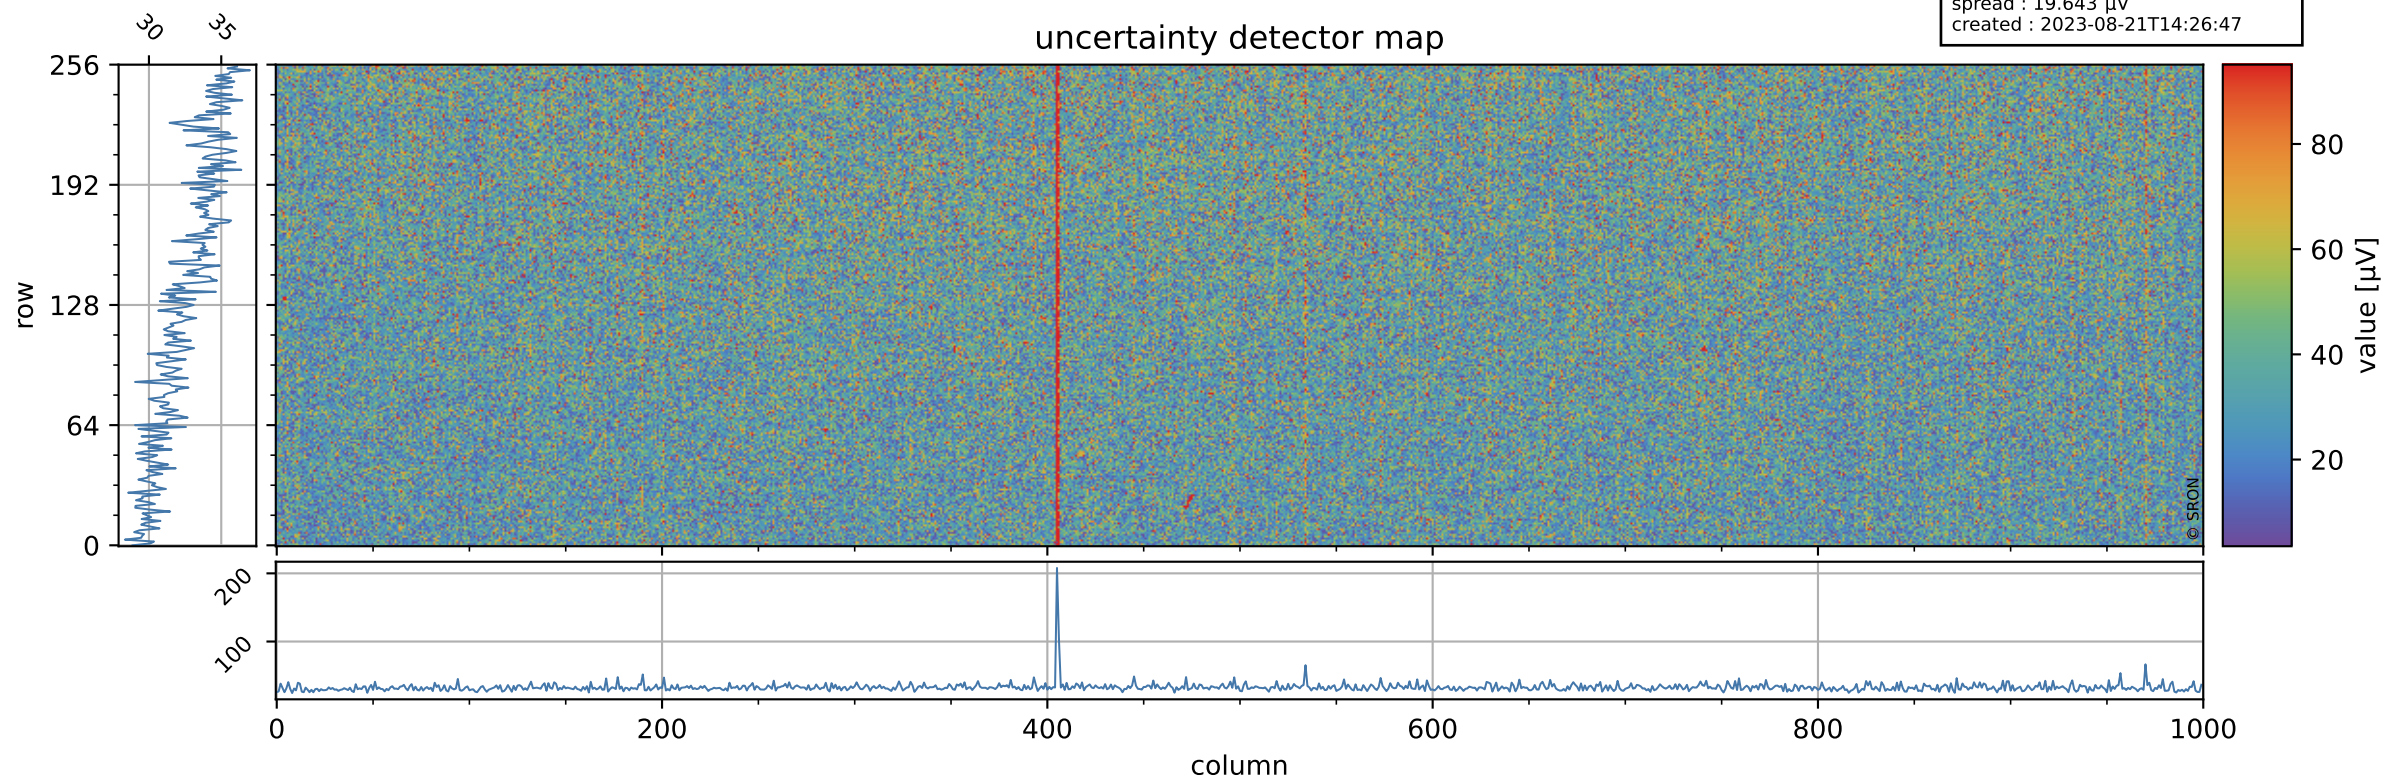

Tropomi SWIR offset (official)

orbits : 20 in [8692, 8737]
coverage : 2019-06-18 / 2019-06-21
median : 0.52597 V
spread : 0.035916 V
created : 2023-08-21T14:26:47

value detector map

Tropomi SWIR offset (official)

orbits : 20 in [8692, 8737]
coverage : 2019-06-18 / 2019-06-21
median : 33.119 μV
spread : 19.643 μV
created : 2023-08-21T14:26:47

Tropomi SWIR offset (official)

orbits : 20 in [8692, 8737]
coverage : 2019-06-18 / 2019-06-21
median : -0.050678 mV
spread : 0.34865 mV
created : 2023-08-21T14:26:48

value compared with SWIR offset CKD

Tropomi SWIR offset (official) ground-tracks of Sentinel-5P

orbits : 20 in [8692, 8737]
coverage : 2019-06-18 / 2019-06-21
created : 2023-08-21T14:26:48

Tropomi SWIR offset (official)

orbits : [2827, 8737]
coverage : 2018-04-30 / 2019-06-21
created : 2023-08-21T14:26:49

trend of detector median & temperatures