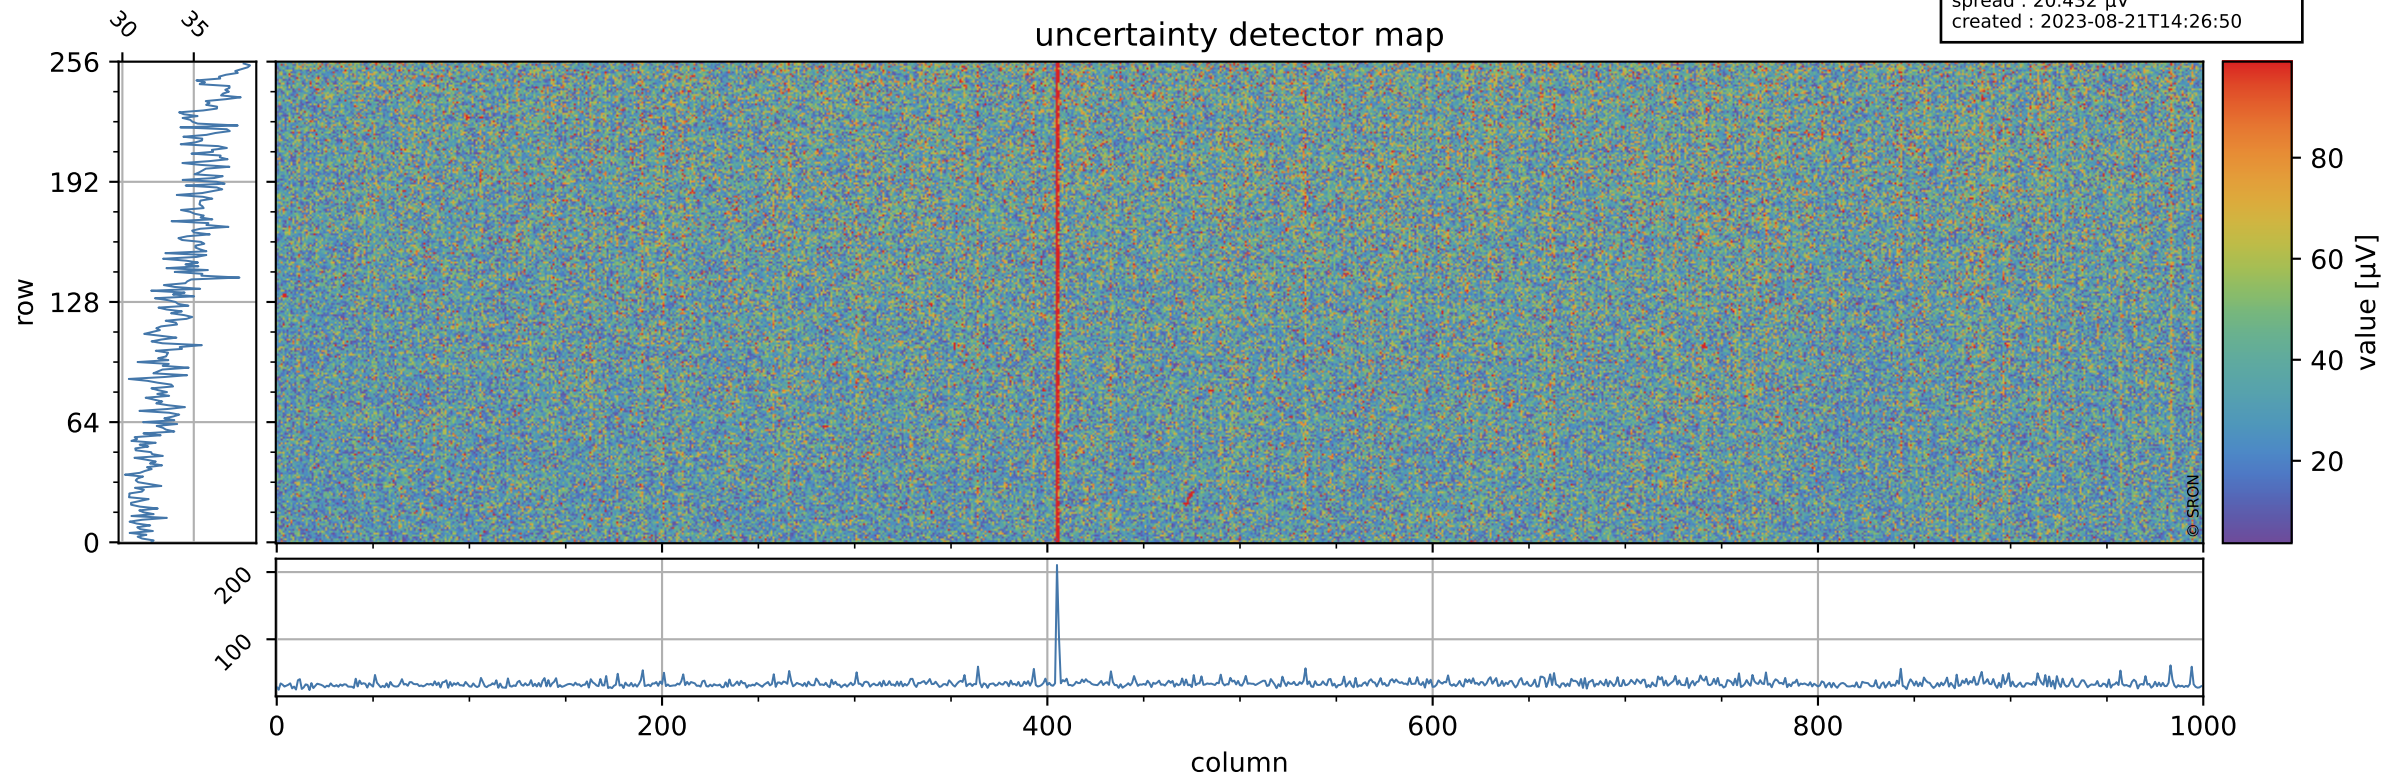

# Tropomi SWIR offset (official)

orbits : 19 in [8707, 8752]  
coverage : 2019-06-19 / 2019-06-22  
median : 0.52596 V  
spread : 0.035917 V  
created : 2023-08-21T14:26:50

## value detector map

# Tropomi SWIR offset (official)

orbits : 19 in [8707, 8752]  
coverage : 2019-06-19 / 2019-06-22  
median : 34.658  $\mu\text{V}$   
spread : 20.432  $\mu\text{V}$   
created : 2023-08-21T14:26:50

# Tropomi SWIR offset (official) ground-tracks of Sentinel-5P

orbits : 19 in [8707, 8752]  
coverage : 2019-06-19 / 2019-06-22  
created : 2023-08-21T14:26:51