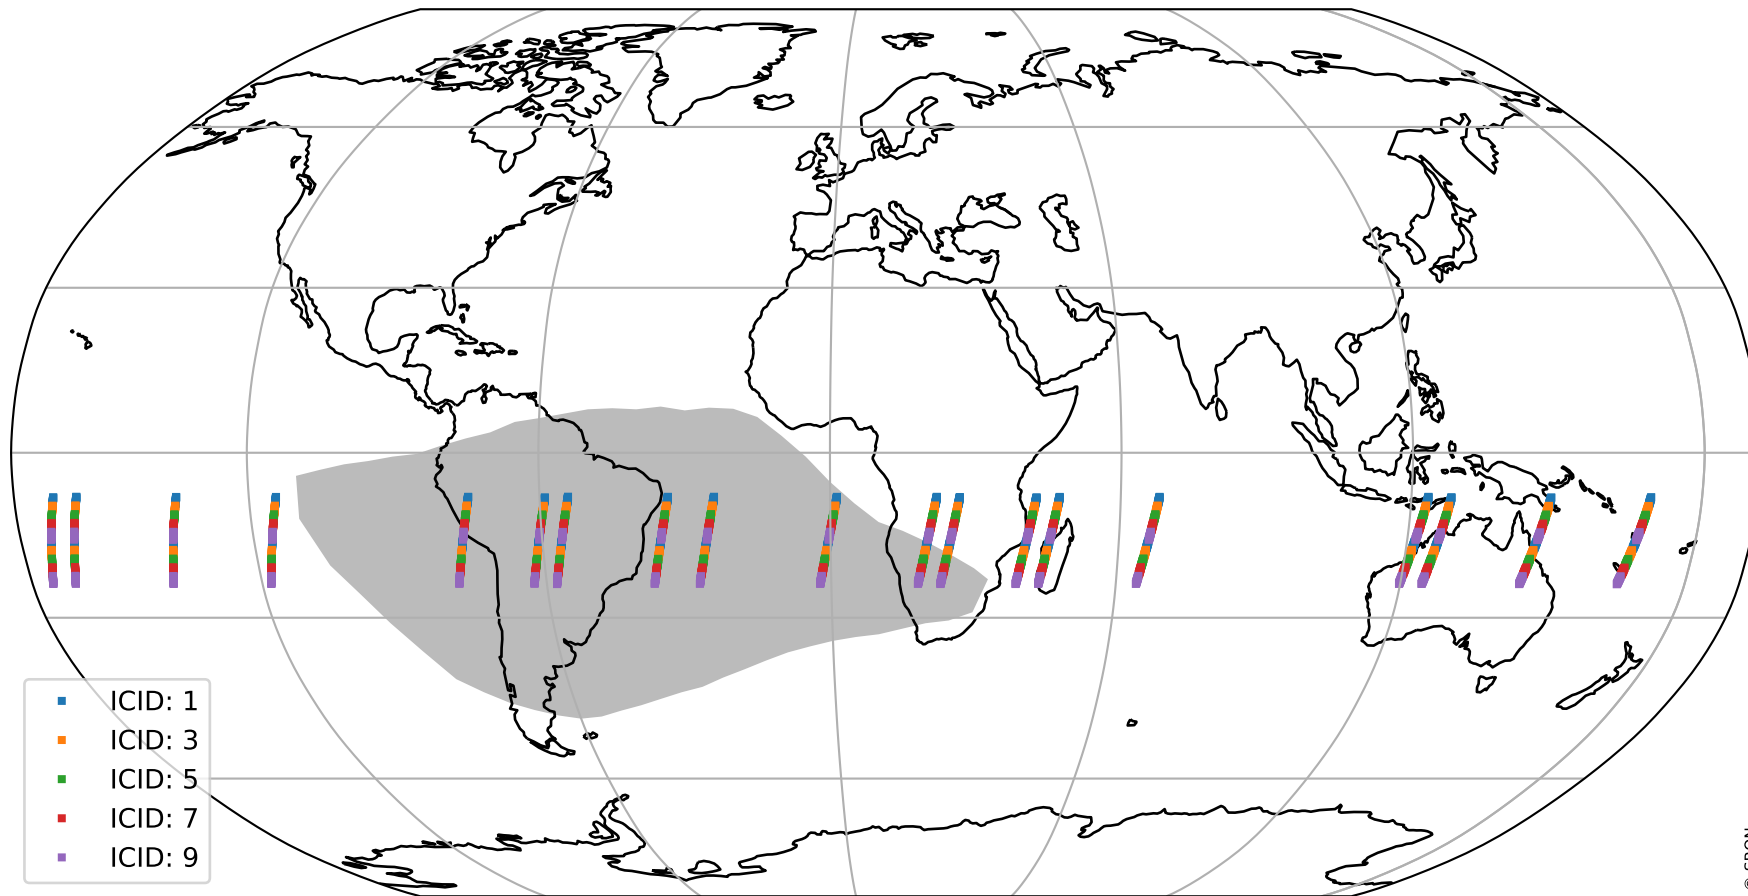

# Tropomi SWIR offset (official)

orbits : 19 in [8707, 8752]  
coverage : 2019-06-19 / 2019-06-22  
median : 34.658  $\mu\text{V}$   
spread : 20.432  $\mu\text{V}$   
created : 2023-08-21T14:26:50

# Tropomi SWIR offset (official)

value compared with SWIR offset CKD

orbits : 19 in [8707, 8752]  
coverage : 2019-06-19 / 2019-06-22  
median : -0.065558 mV  
spread : 0.34817 mV  
created : 2023-08-21T14:26:51

# Tropomi SWIR offset (official) ground-tracks of Sentinel-5P

orbits : 19 in [8707, 8752]  
coverage : 2019-06-19 / 2019-06-22  
created : 2023-08-21T14:26:51

# Tropomi SWIR offset (official)

orbits : [2827, 8752]  
coverage : 2018-04-30 / 2019-06-22  
created : 2023-08-21T14:26:52