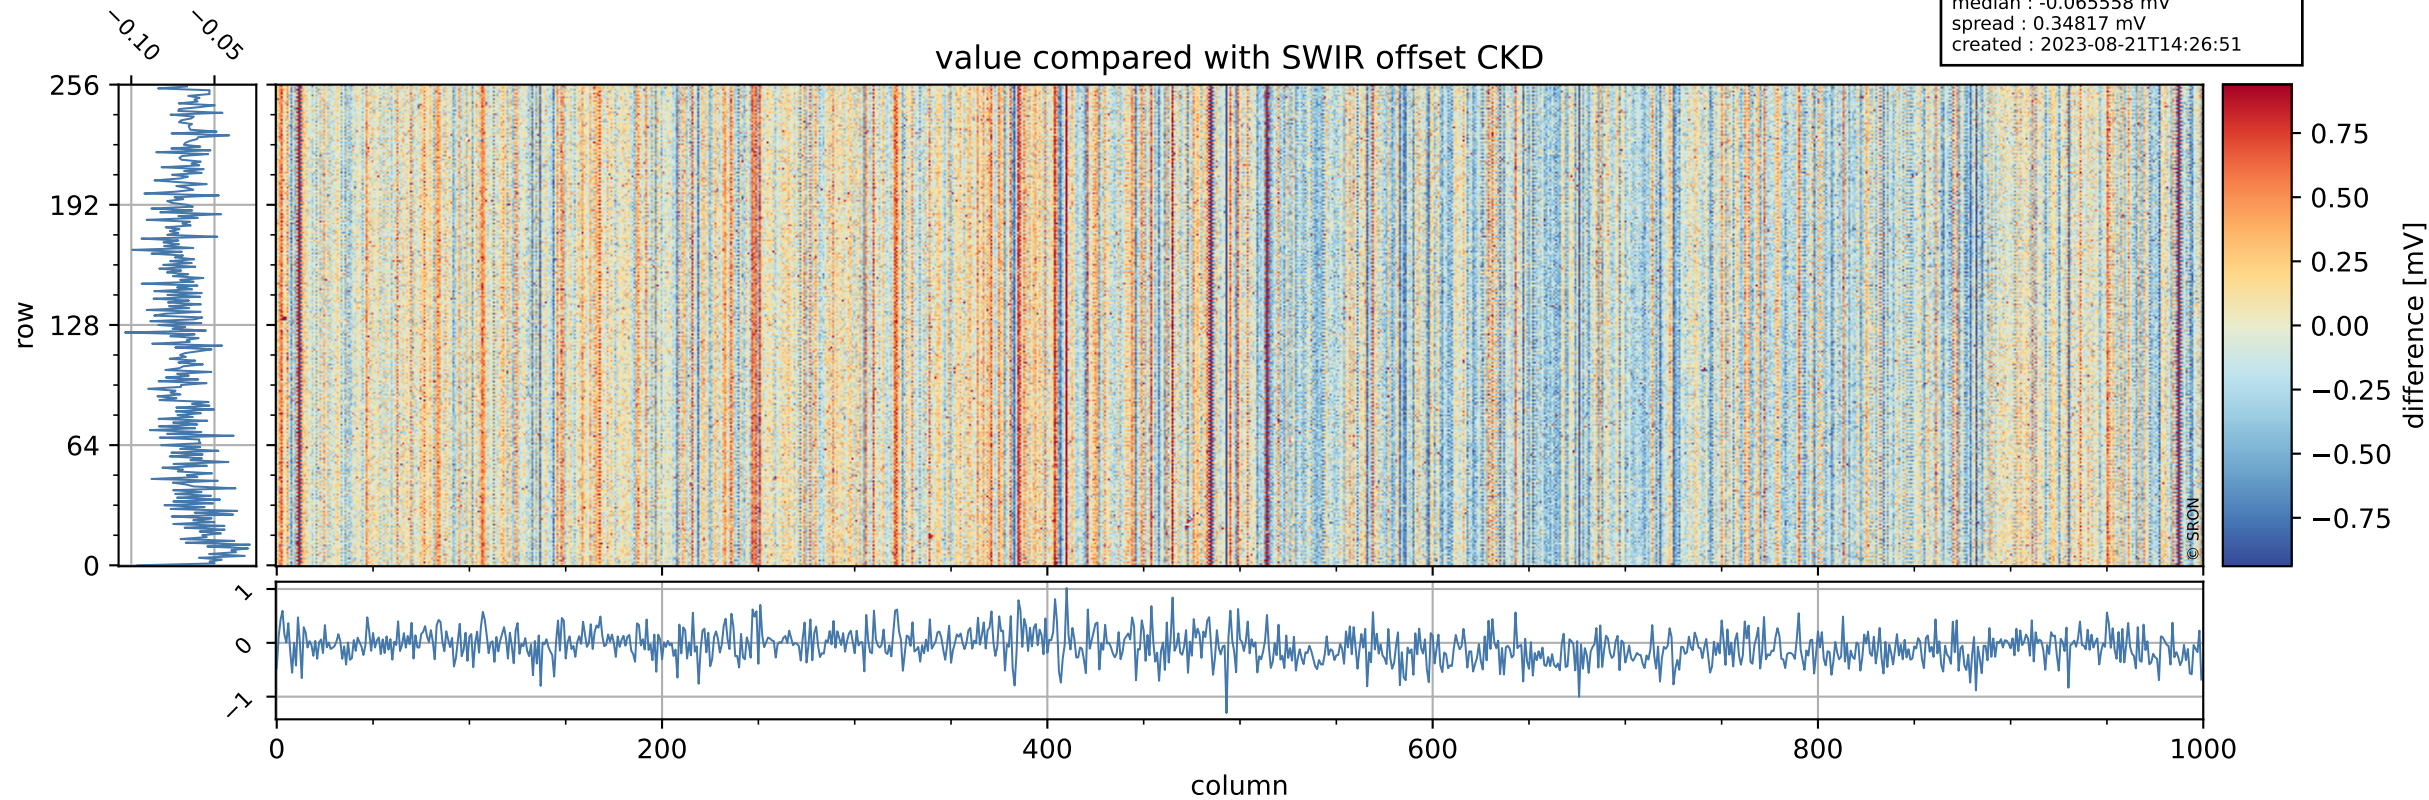

## value detector map

# Tropomi SWIR offset (official)

orbits : 19 in [8707, 8752]  
coverage : 2019-06-19 / 2019-06-22  
median : 34.658  $\mu\text{V}$   
spread : 20.432  $\mu\text{V}$   
created : 2023-08-21T14:26:50

# Tropomi SWIR offset (official)

value compared with SWIR offset CKD

orbits : 19 in [8707, 8752]  
coverage : 2019-06-19 / 2019-06-22  
median : -0.065558 mV  
spread : 0.34817 mV  
created : 2023-08-21T14:26:51

# Tropomi SWIR offset (official) ground-tracks of Sentinel-5P

orbits : 19 in [8707, 8752]  
coverage : 2019-06-19 / 2019-06-22  
created : 2023-08-21T14:26:51