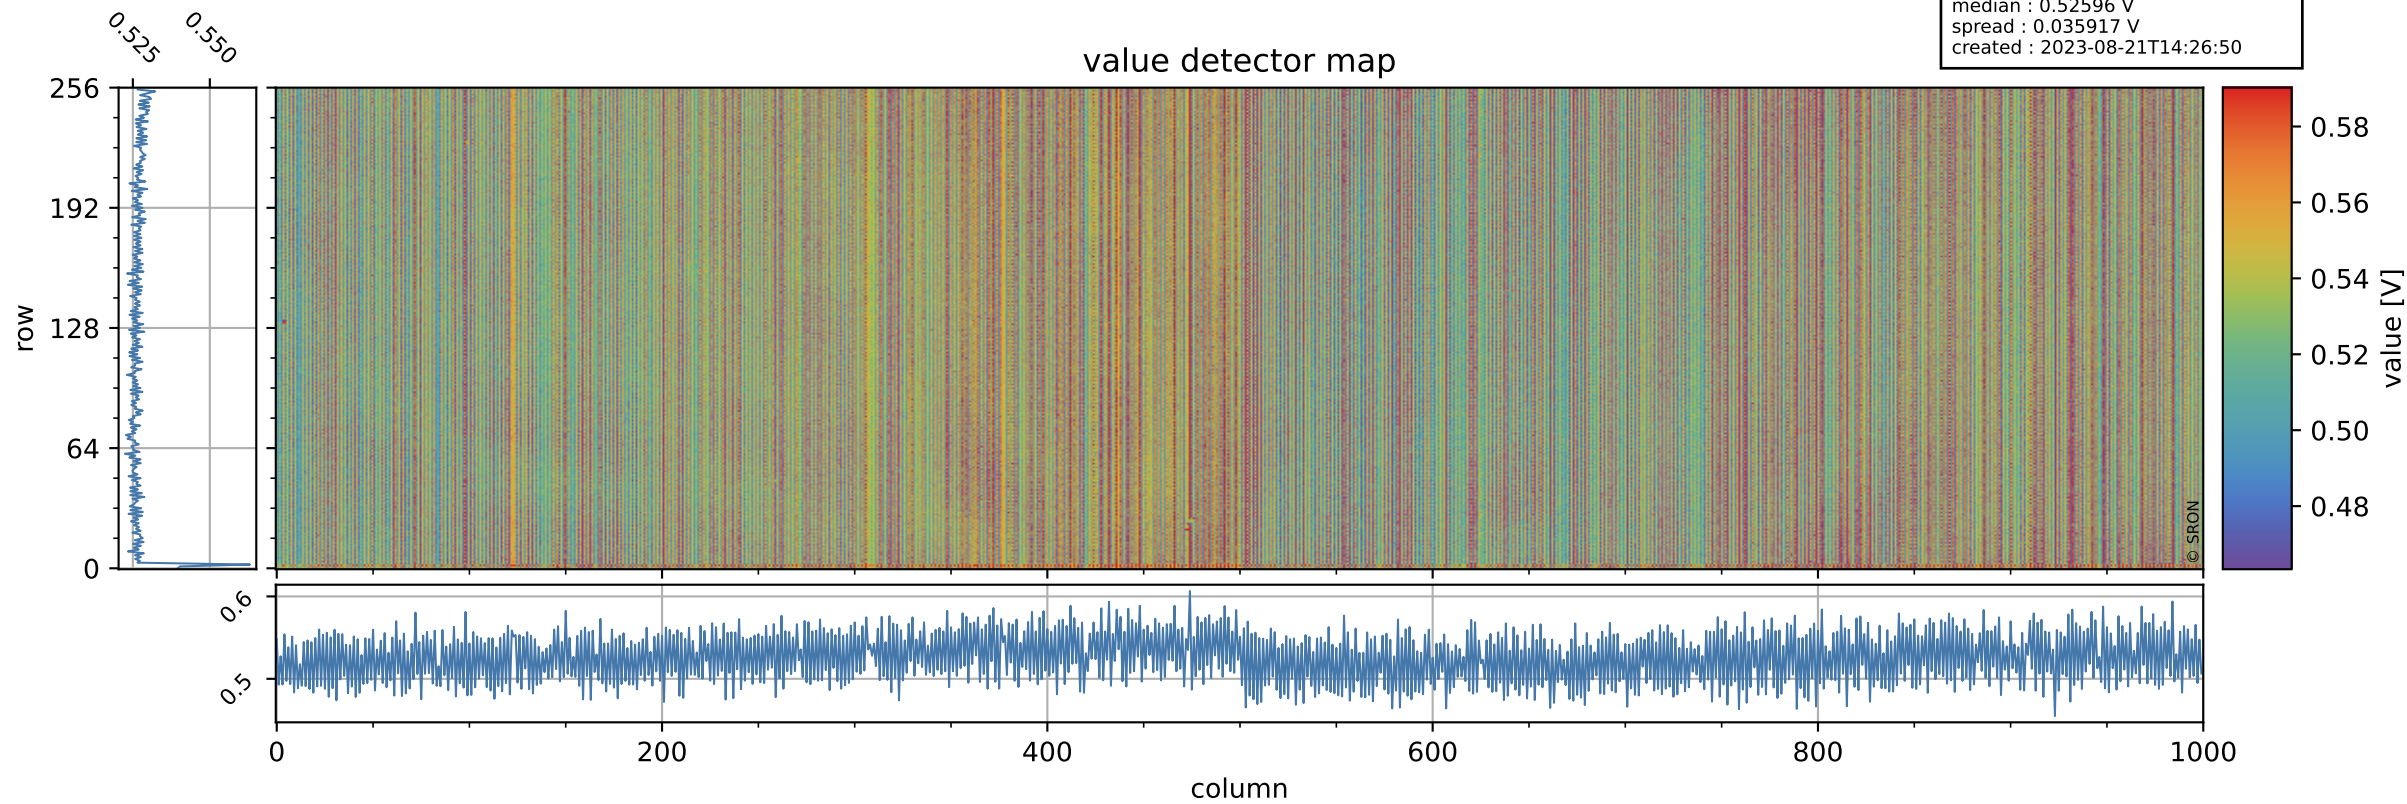

# Tropomi SWIR offset (official)

orbits : 19 in [8707, 8752]  
coverage : 2019-06-19 / 2019-06-22  
median : 0.52596 V  
spread : 0.035917 V  
created : 2023-08-21T14:26:50

## value detector map

# Tropomi SWIR offset (official)

orbits : 19 in [8707, 8752]  
coverage : 2019-06-19 / 2019-06-22  
median : 34.658  $\mu\text{V}$   
spread : 20.432  $\mu\text{V}$   
created : 2023-08-21T14:26:50

# Tropomi SWIR offset (official) ground-tracks of Sentinel-5P

orbits : 19 in [8707, 8752]  
coverage : 2019-06-19 / 2019-06-22  
created : 2023-08-21T14:26:51