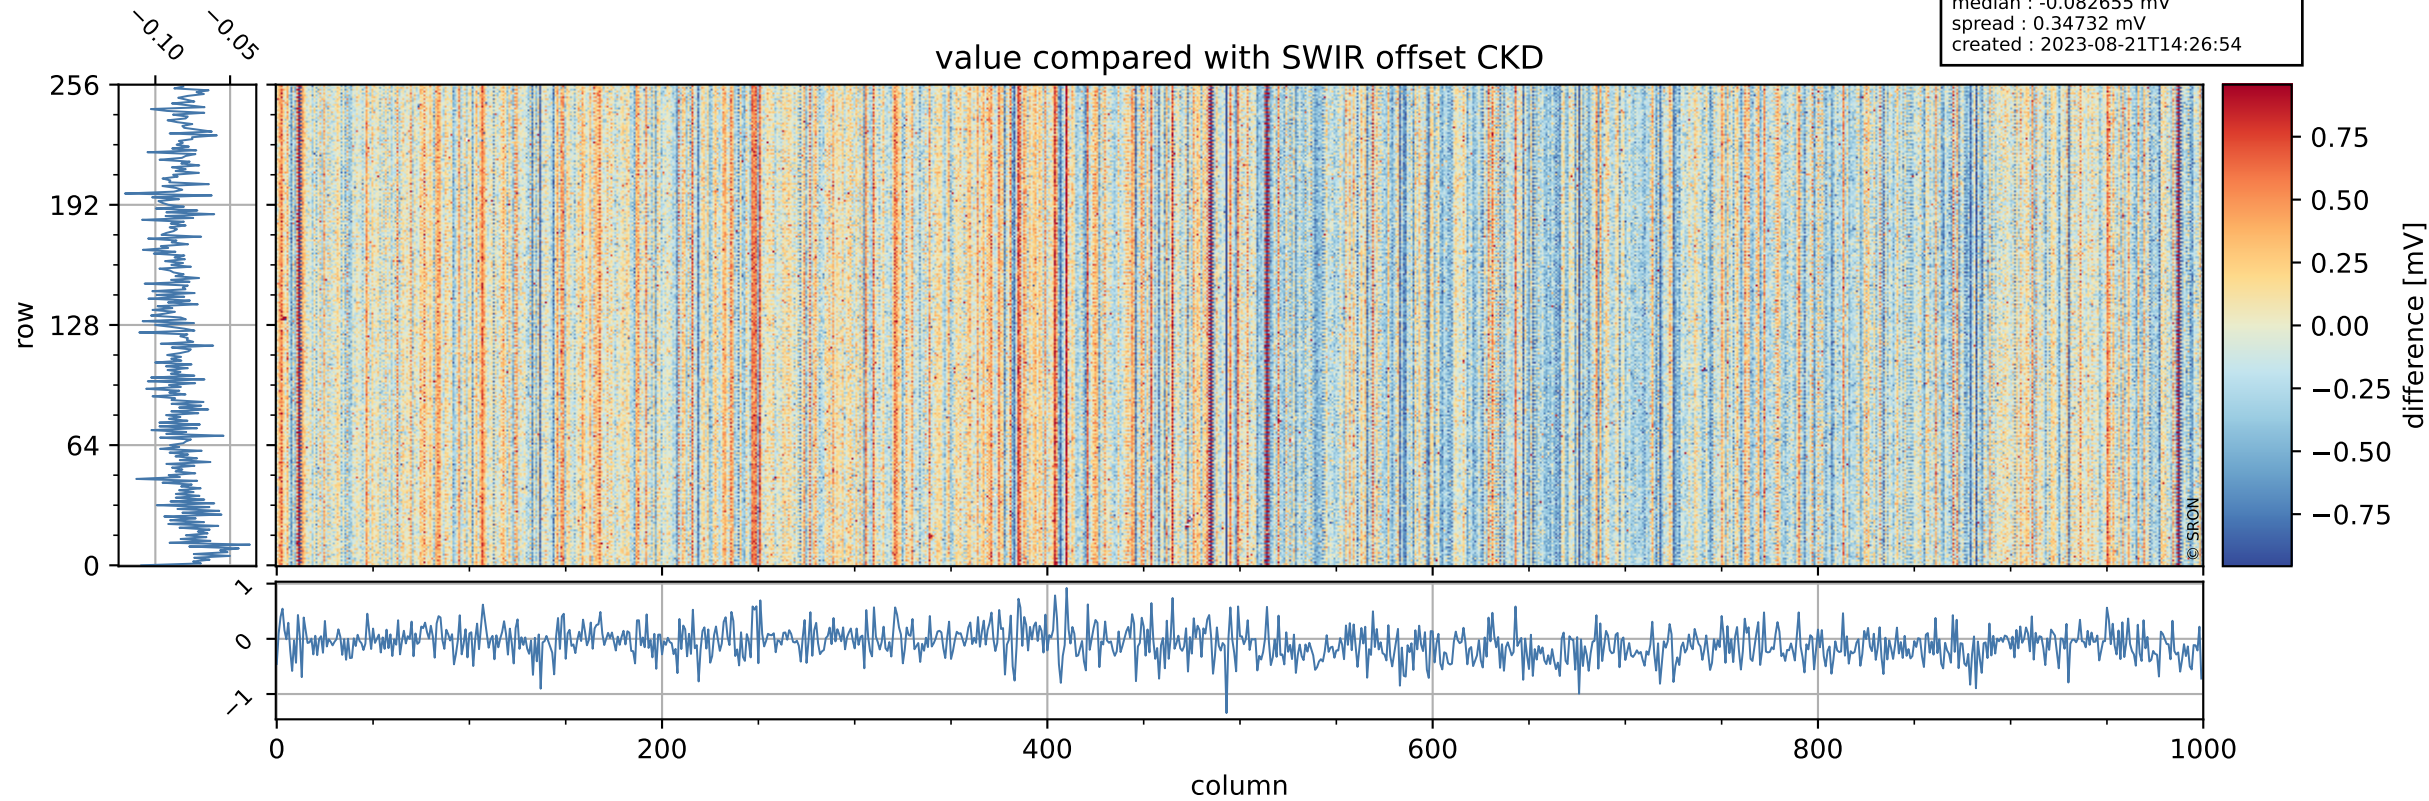

Tropomi SWIR offset (official)

orbits : 20 in [8722, 8767]
coverage : 2019-06-20 / 2019-06-23
median : 0.52594 V
spread : 0.035916 V
created : 2023-08-21T14:26:53

value detector map

Tropomi SWIR offset (official)

orbits : 20 in [8722, 8767]
coverage : 2019-06-20 / 2019-06-23
median : 34.377 μV
spread : 20.155 μV
created : 2023-08-21T14:26:53

Tropomi SWIR offset (official)

orbits : 20 in [8722, 8767]
coverage : 2019-06-20 / 2019-06-23
median : -0.082655 mV
spread : 0.34732 mV
created : 2023-08-21T14:26:54

value compared with SWIR offset CKD

Tropomi SWIR offset (official) ground-tracks of Sentinel-5P

orbits : 20 in [8722, 8767]
coverage : 2019-06-20 / 2019-06-23
created : 2023-08-21T14:26:54

Tropomi SWIR offset (official)

orbits : [2827, 8767]
coverage : 2018-04-30 / 2019-06-23
created : 2023-08-21T14:26:55

trend of detector median & temperatures