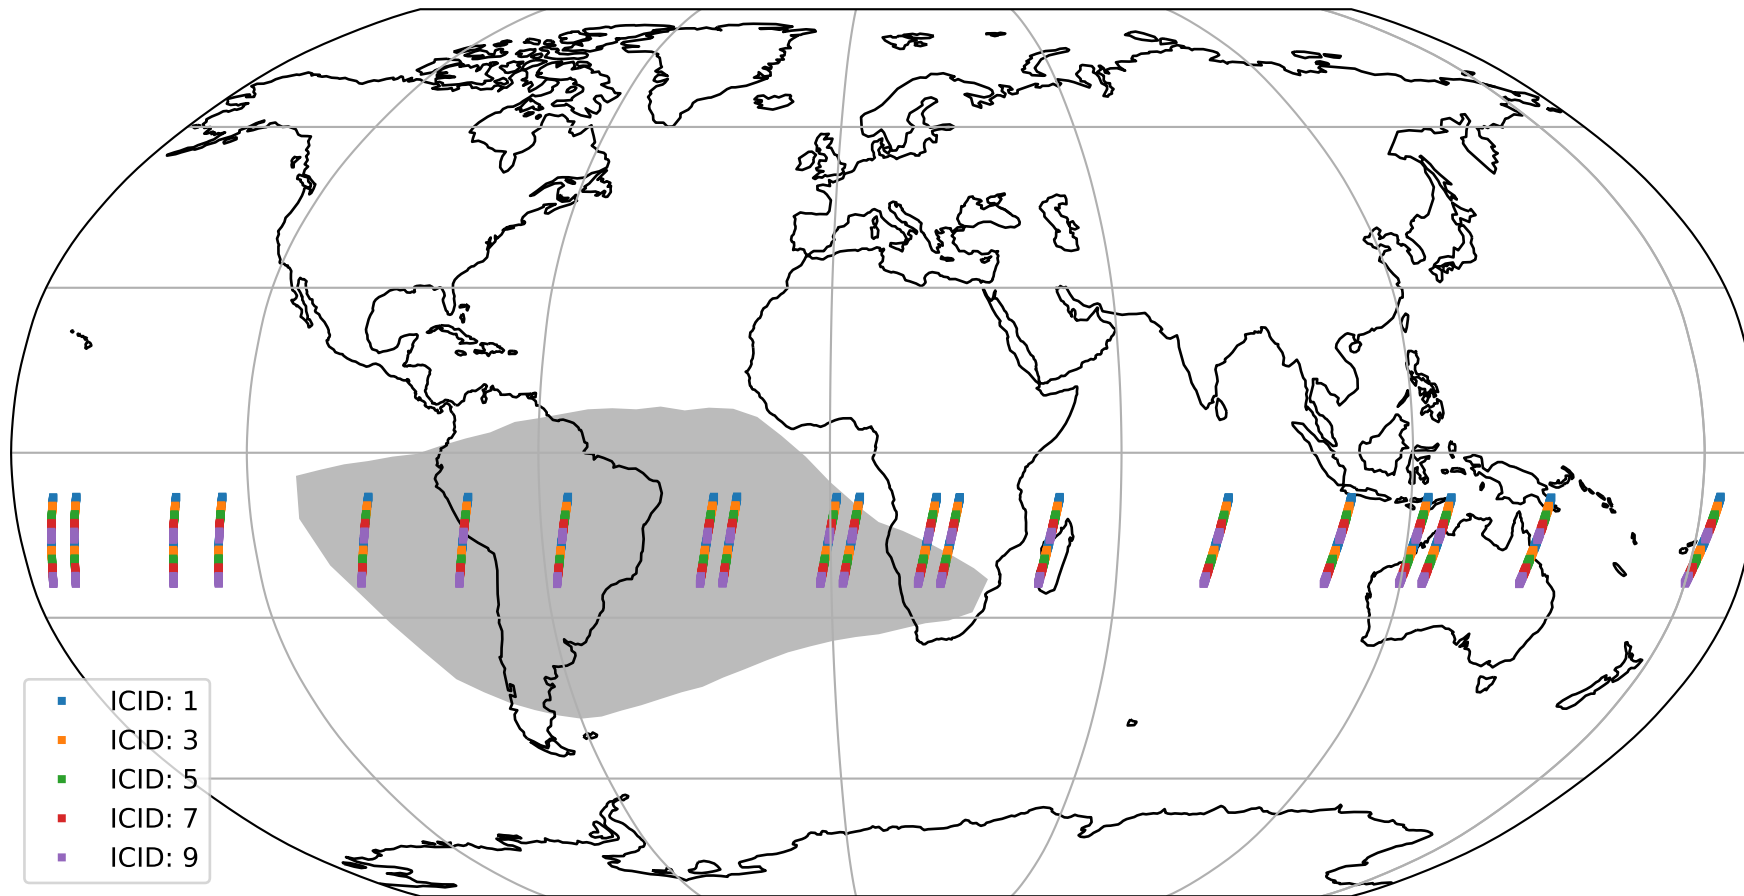

Tropomi SWIR offset (official)

orbits : 20 in [8722, 8767]
coverage : 2019-06-20 / 2019-06-23
median : 0.52594 V
spread : 0.035916 V
created : 2023-08-21T14:26:53

value detector map

Tropomi SWIR offset (official)

orbits : 20 in [8722, 8767]
coverage : 2019-06-20 / 2019-06-23
median : 34.377 μV
spread : 20.155 μV
created : 2023-08-21T14:26:53

Tropomi SWIR offset (official)

orbits : 20 in [8722, 8767]
coverage : 2019-06-20 / 2019-06-23
median : -0.082655 mV
spread : 0.34732 mV
created : 2023-08-21T14:26:54

value compared with SWIR offset CKD

Tropomi SWIR offset (official) ground-tracks of Sentinel-5P

orbits : 20 in [8722, 8767]
coverage : 2019-06-20 / 2019-06-23
created : 2023-08-21T14:26:54

Tropomi SWIR offset (official)

orbits : [2827, 8767]
coverage : 2018-04-30 / 2019-06-23
created : 2023-08-21T14:26:55

trend of detector median & temperatures