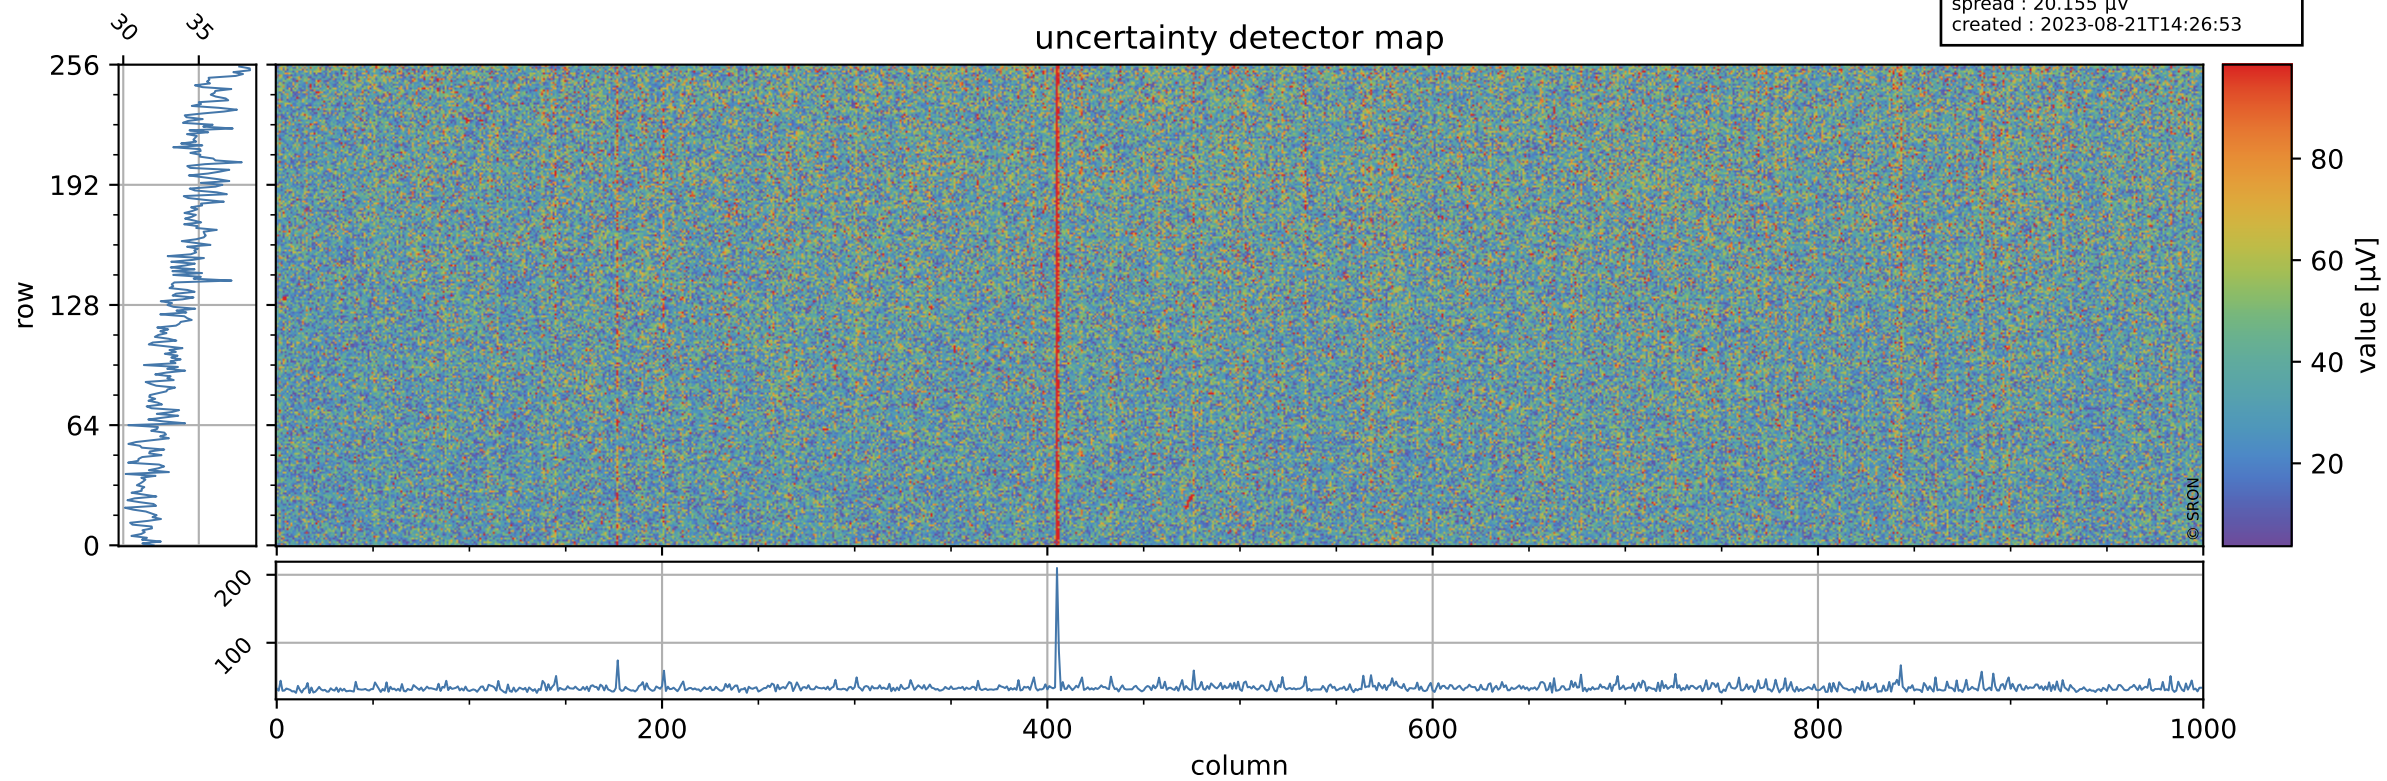

Tropomi SWIR offset (official)

orbits : 20 in [8722, 8767]
coverage : 2019-06-20 / 2019-06-23
median : 0.52594 V
spread : 0.035916 V
created : 2023-08-21T14:26:53

value detector map

Tropomi SWIR offset (official)

orbits : 20 in [8722, 8767]
coverage : 2019-06-20 / 2019-06-23
median : 34.377 μV
spread : 20.155 μV
created : 2023-08-21T14:26:53

Tropomi SWIR offset (official)

orbits : 20 in [8722, 8767]
coverage : 2019-06-20 / 2019-06-23
median : -0.082655 mV
spread : 0.34732 mV
created : 2023-08-21T14:26:54

value compared with SWIR offset CKD

Tropomi SWIR offset (official) ground-tracks of Sentinel-5P

orbits : 20 in [8722, 8767]
coverage : 2019-06-20 / 2019-06-23
created : 2023-08-21T14:26:54

Tropomi SWIR offset (official)

orbits : [2827, 8767]
coverage : 2018-04-30 / 2019-06-23
created : 2023-08-21T14:26:55

trend of detector median & temperatures