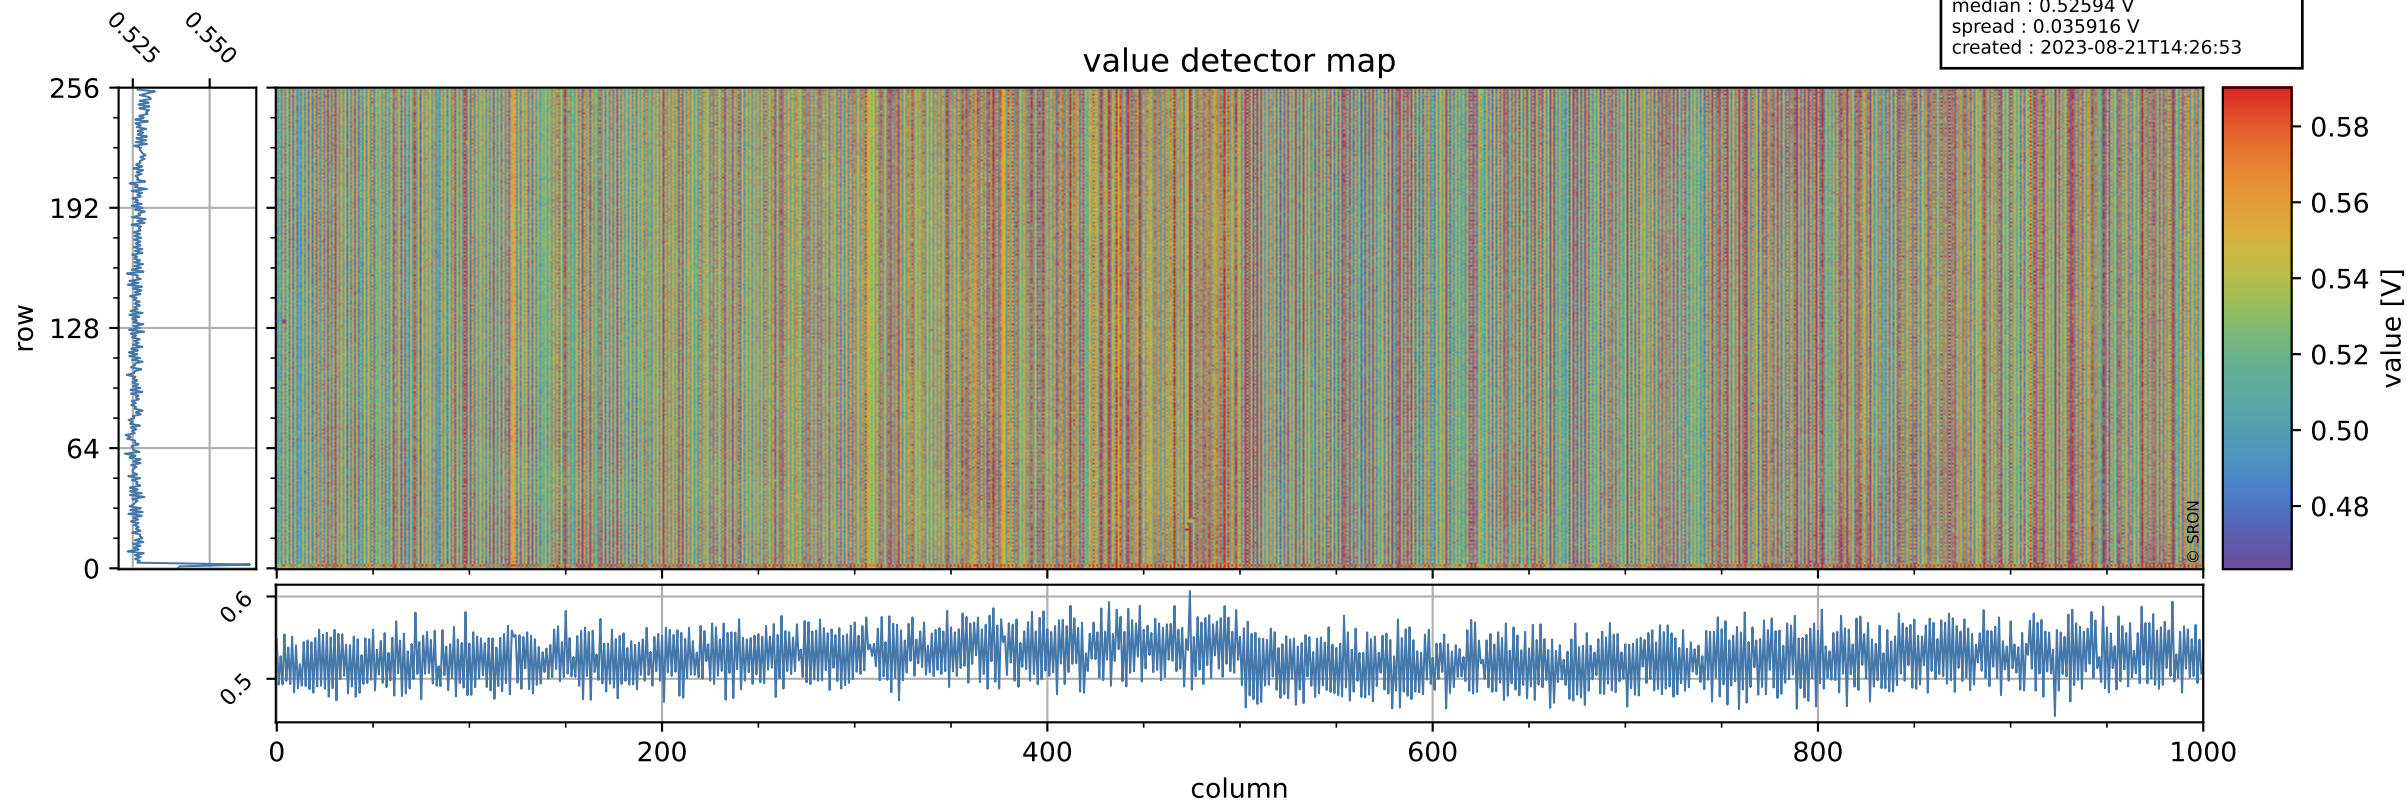

Tropomi SWIR offset (official)

orbits : 20 in [8722, 8767]
coverage : 2019-06-20 / 2019-06-23
median : 0.52594 V
spread : 0.035916 V
created : 2023-08-21T14:26:53

value detector map

Tropomi SWIR offset (official)

orbits : 20 in [8722, 8767]
coverage : 2019-06-20 / 2019-06-23
median : 34.377 μV
spread : 20.155 μV
created : 2023-08-21T14:26:53

Tropomi SWIR offset (official)

orbits : 20 in [8722, 8767]
coverage : 2019-06-20 / 2019-06-23
median : -0.082655 mV
spread : 0.34732 mV
created : 2023-08-21T14:26:54

value compared with SWIR offset CKD

Tropomi SWIR offset (official) ground-tracks of Sentinel-5P

orbits : 20 in [8722, 8767]
coverage : 2019-06-20 / 2019-06-23
created : 2023-08-21T14:26:54

Tropomi SWIR offset (official)

orbits : [2827, 8767]
coverage : 2018-04-30 / 2019-06-23
created : 2023-08-21T14:26:55

trend of detector median & temperatures