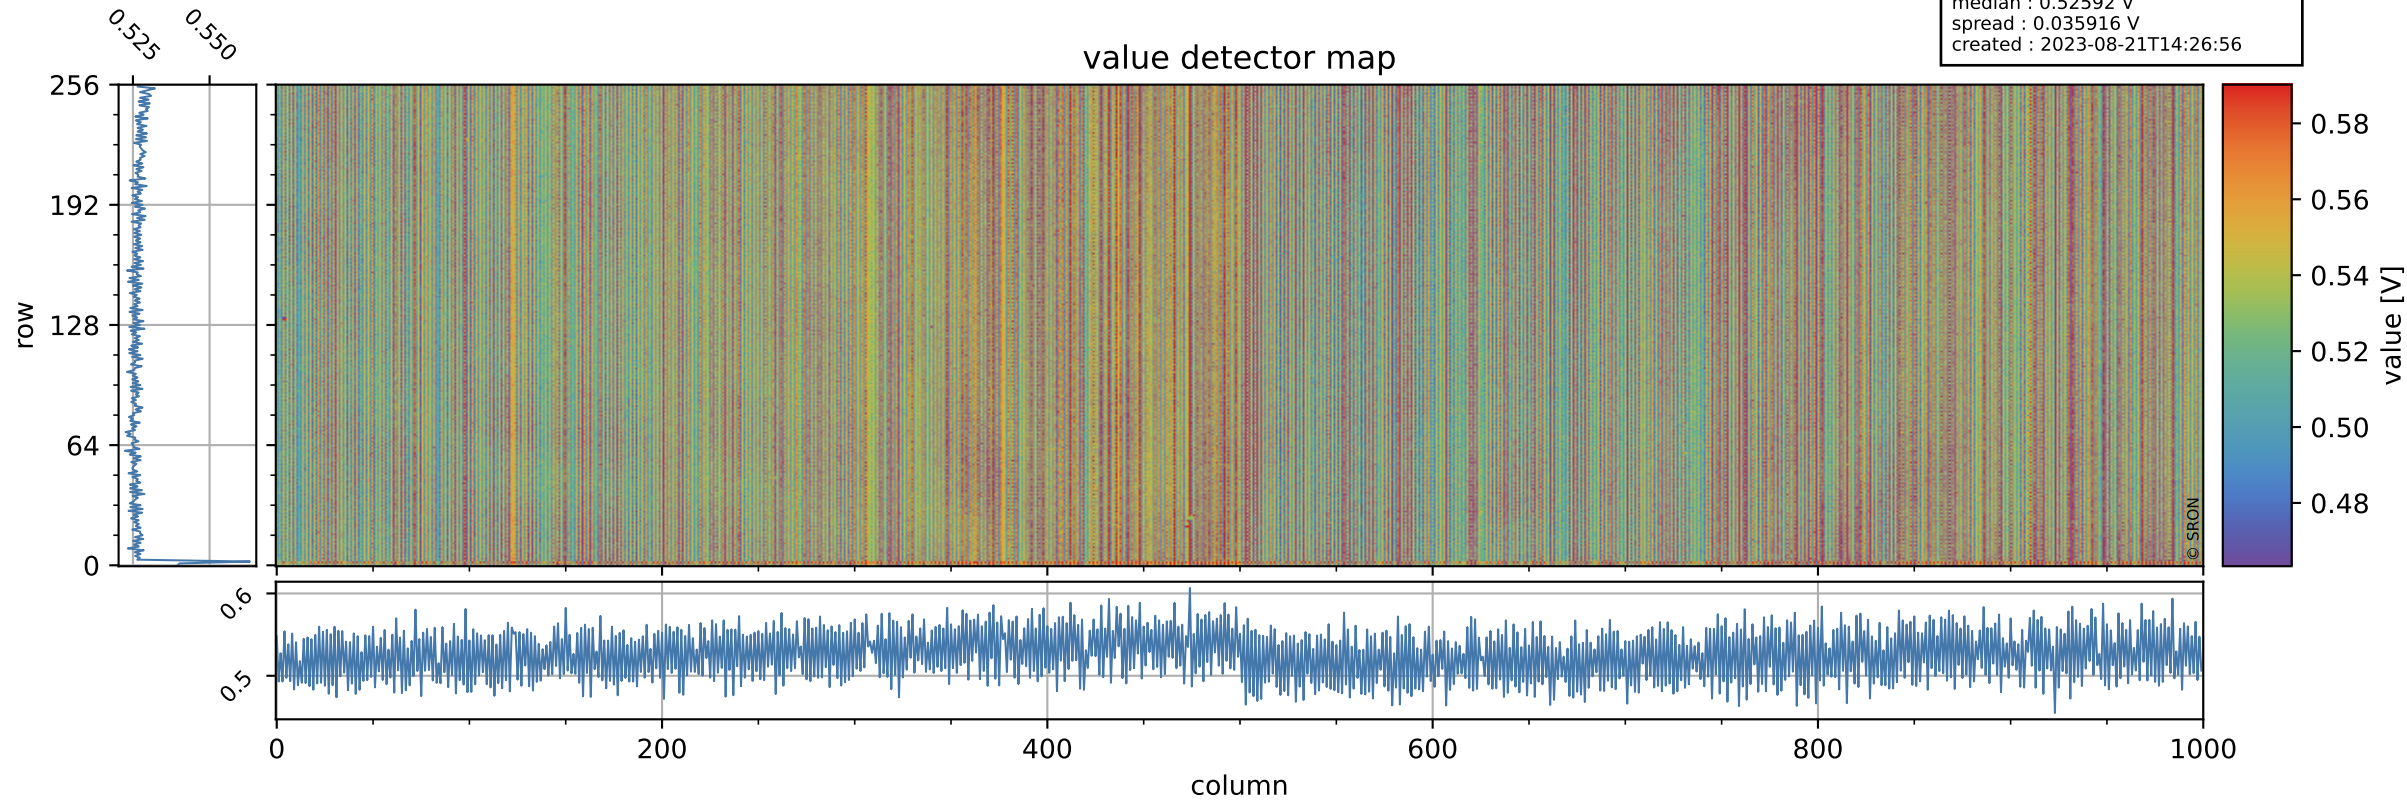

# Tropomi SWIR offset (official)

orbits : 19 in [8737, 8782]  
coverage : 2019-06-21 / 2019-06-24  
median : 0.52592 V  
spread : 0.035916 V  
created : 2023-08-21T14:26:56

## value detector map

# Tropomi SWIR offset (official)

orbits : 19 in [8737, 8782]  
coverage : 2019-06-21 / 2019-06-24  
median : 0.035393 mV  
spread : 0.020634 mV  
created : 2023-08-21T14:26:56

# Tropomi SWIR offset (official) ground-tracks of Sentinel-5P

orbits : 19 in [8737, 8782]  
coverage : 2019-06-21 / 2019-06-24  
created : 2023-08-21T14:26:57