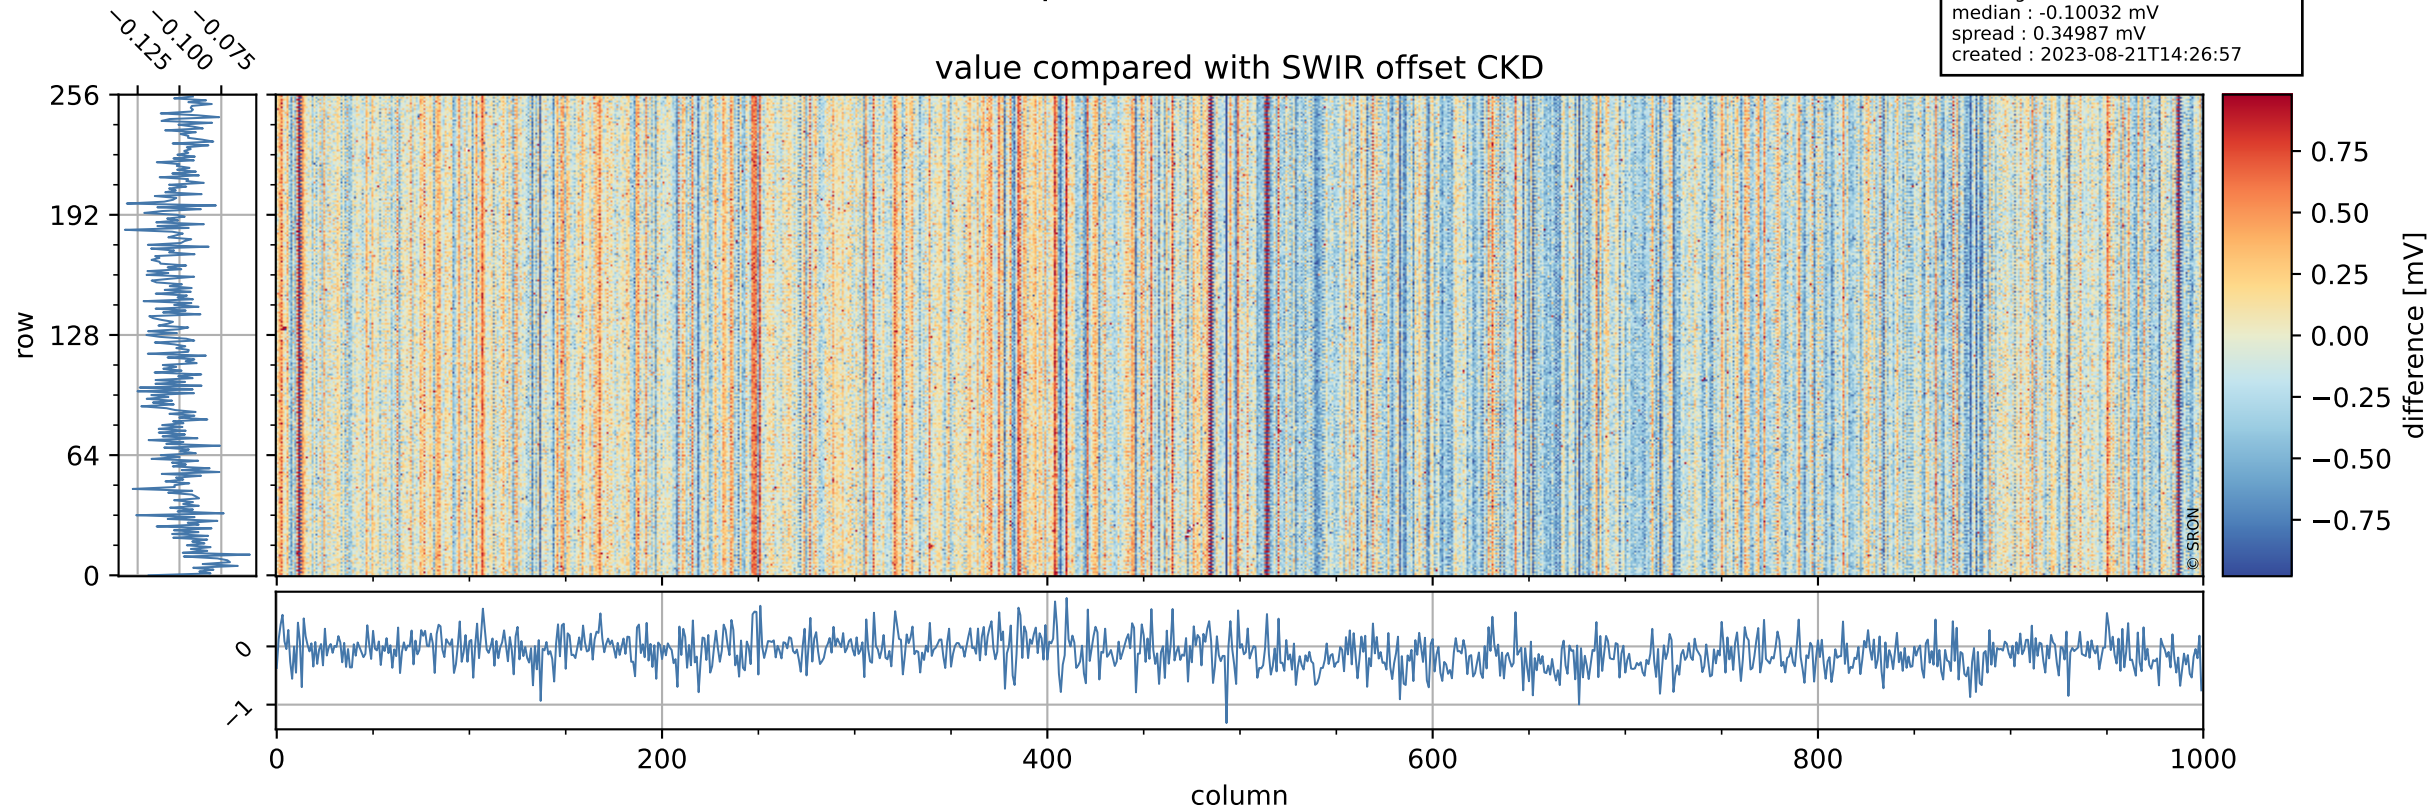

## value detector map

# Tropomi SWIR offset (official)

orbits : 19 in [8737, 8782]  
coverage : 2019-06-21 / 2019-06-24  
median : 0.035393 mV  
spread : 0.020634 mV  
created : 2023-08-21T14:26:56

## uncertainty detector map

# Tropomi SWIR offset (official) ground-tracks of Sentinel-5P

orbits : 19 in [8737, 8782]  
coverage : 2019-06-21 / 2019-06-24  
created : 2023-08-21T14:26:57