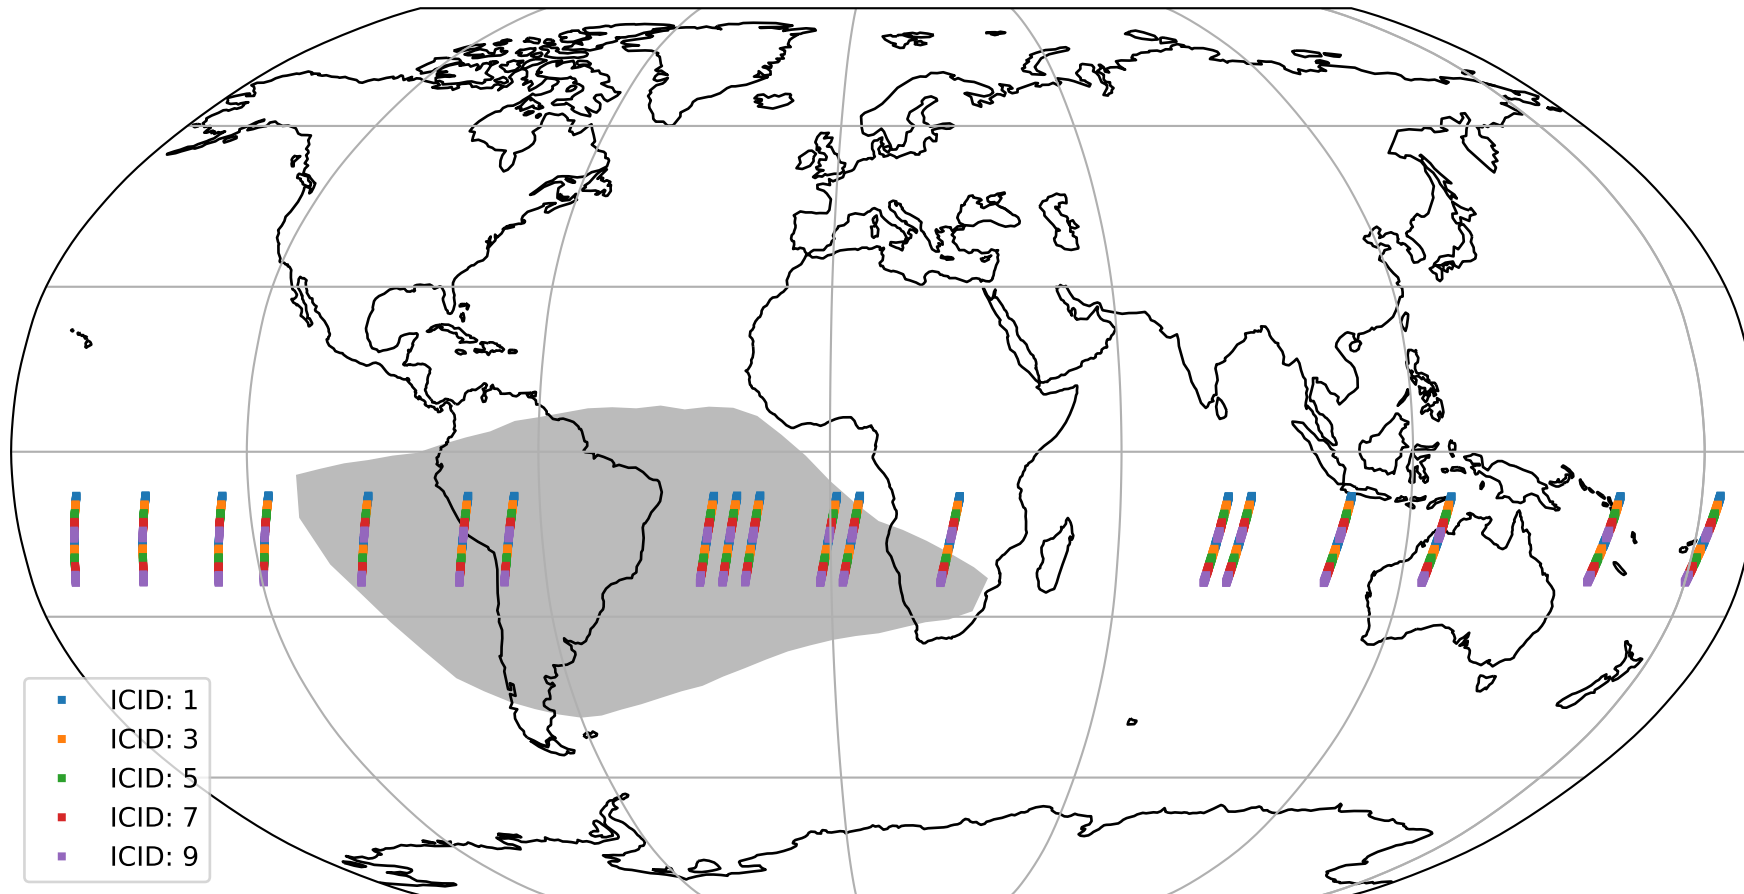

## uncertainty detector map

# Tropomi SWIR offset (official)

value compared with SWIR offset CKD

orbits : 19 in [8737, 8782]  
coverage : 2019-06-21 / 2019-06-24  
median : -0.10032 mV  
spread : 0.34987 mV  
created : 2023-08-21T14:26:57

# Tropomi SWIR offset (official) ground-tracks of Sentinel-5P

orbits : 19 in [8737, 8782]  
coverage : 2019-06-21 / 2019-06-24  
created : 2023-08-21T14:26:57

# Tropomi SWIR offset (official)

orbits : [2827, 8782]  
coverage : 2018-04-30 / 2019-06-24  
created : 2023-08-21T14:26:57