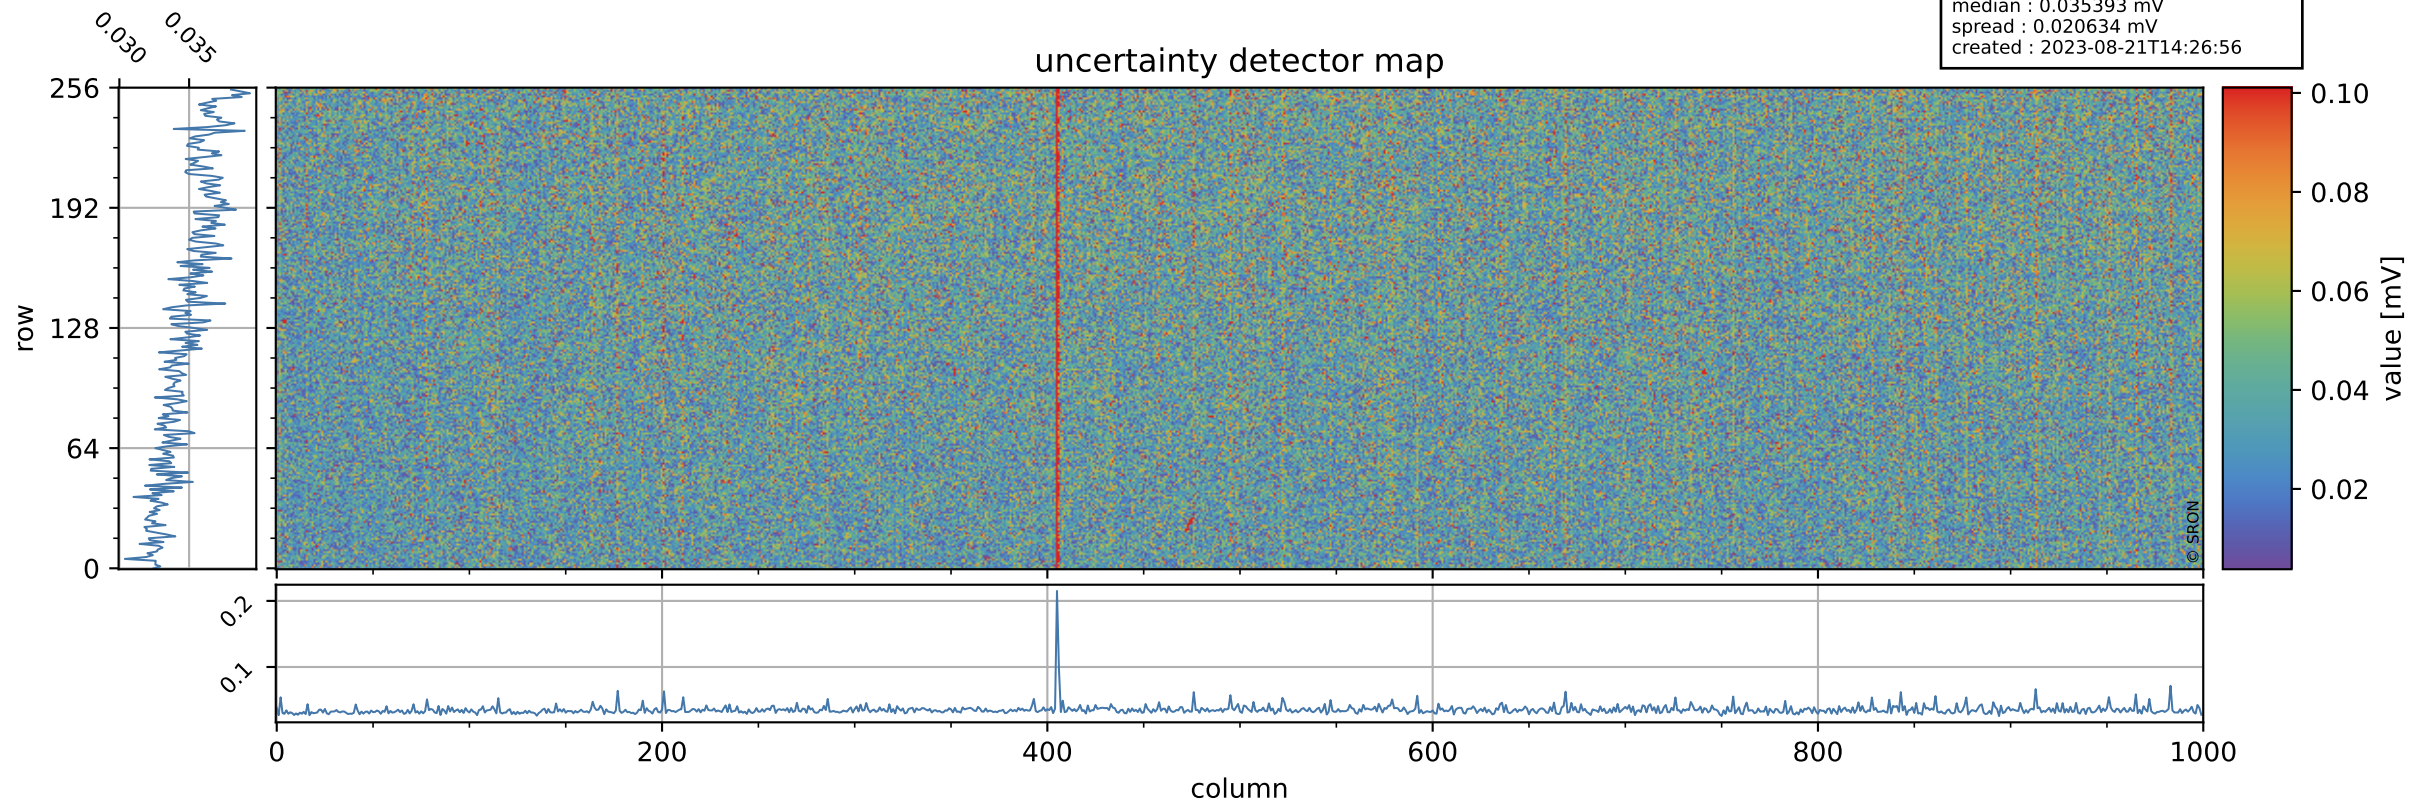

Tropomi SWIR offset (official)

orbits : 19 in [8737, 8782]
coverage : 2019-06-21 / 2019-06-24
median : 0.035393 mV
spread : 0.020634 mV
created : 2023-08-21T14:26:56

uncertainty detector map