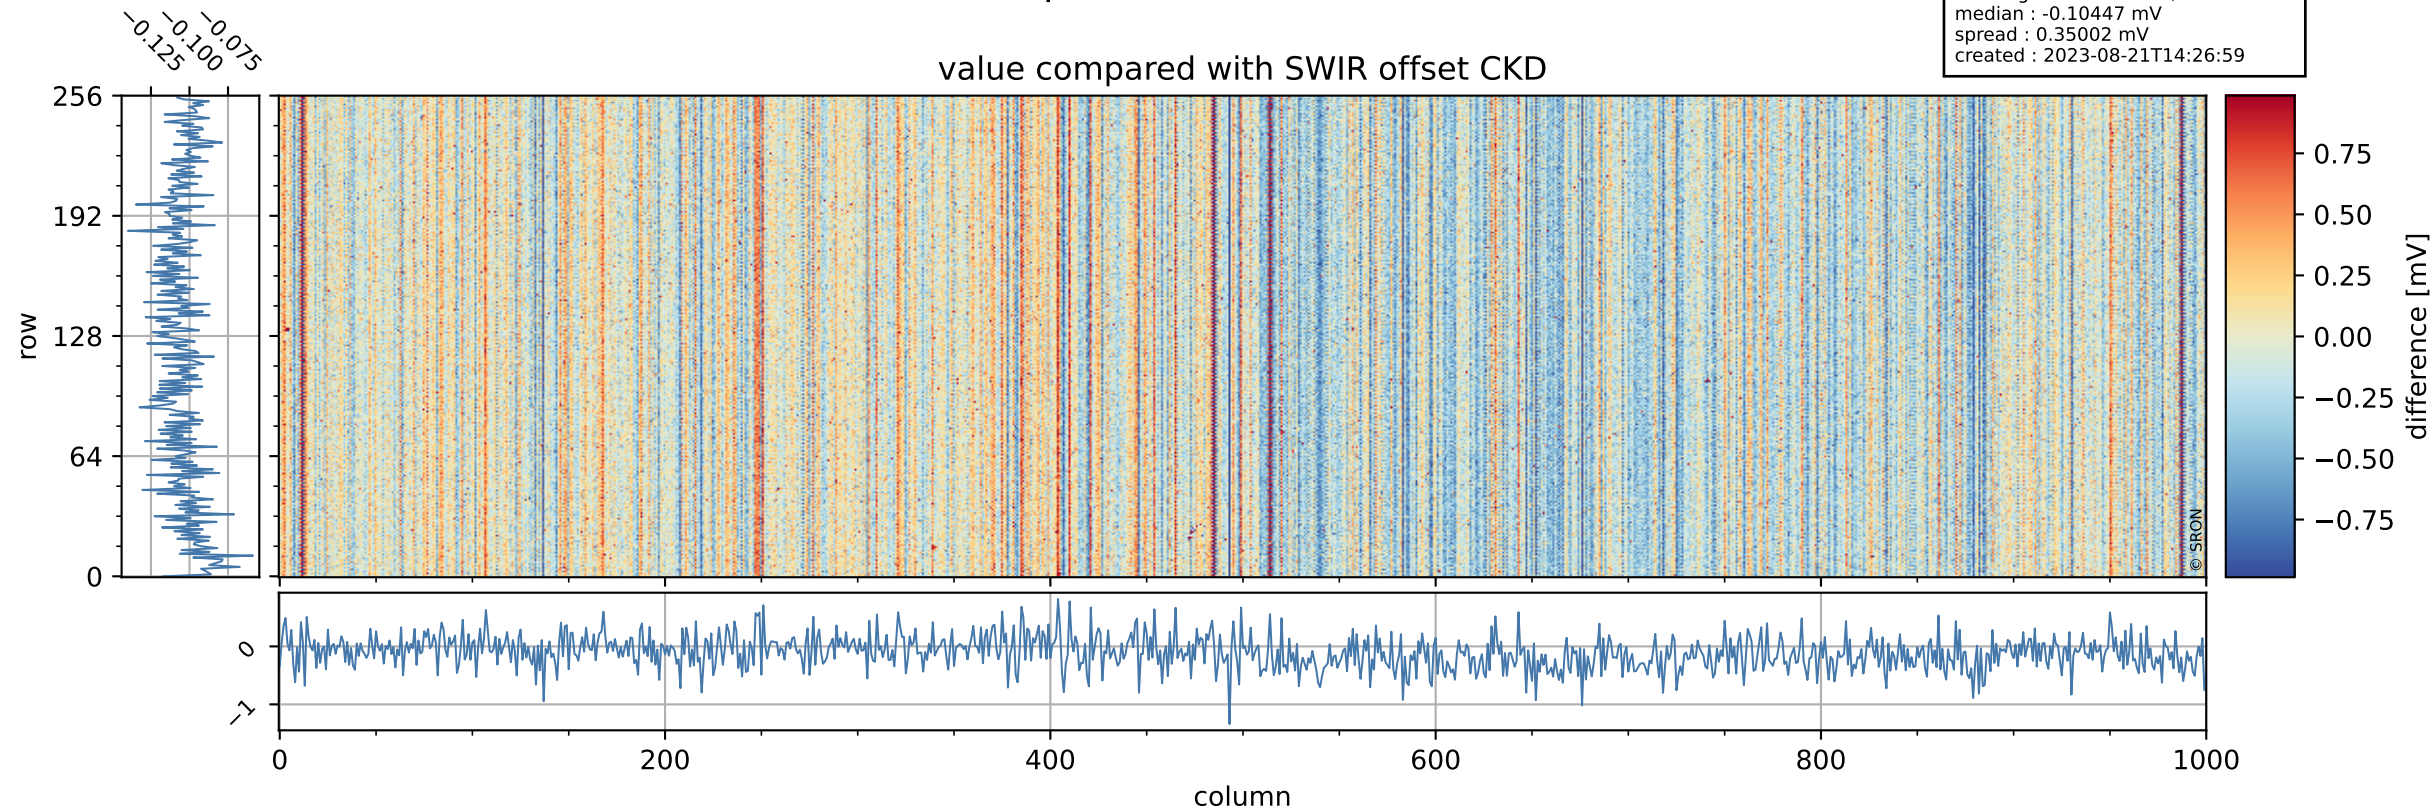

Tropomi SWIR offset (official)

orbits : 19 in [8752, 8797]
coverage : 2019-06-22 / 2019-06-25
median : 0.52592 V
spread : 0.035916 V
created : 2023-08-21T14:26:58

value detector map

Tropomi SWIR offset (official)

orbits : 19 in [8752, 8797]
coverage : 2019-06-22 / 2019-06-25
median : 33.602 μV
spread : 19.635 μV
created : 2023-08-21T14:26:59

Tropomi SWIR offset (official)

value compared with SWIR offset CKD

orbits : 19 in [8752, 8797]
coverage : 2019-06-22 / 2019-06-25
median : -0.10447 mV
spread : 0.35002 mV
created : 2023-08-21T14:26:59

Tropomi SWIR offset (official) ground-tracks of Sentinel-5P

orbits : 19 in [8752, 8797]
coverage : 2019-06-22 / 2019-06-25
created : 2023-08-21T14:27:00

Tropomi SWIR offset (official)

orbits : [2827, 8797]
coverage : 2018-04-30 / 2019-06-25
created : 2023-08-21T14:27:00

trend of detector median & temperatures