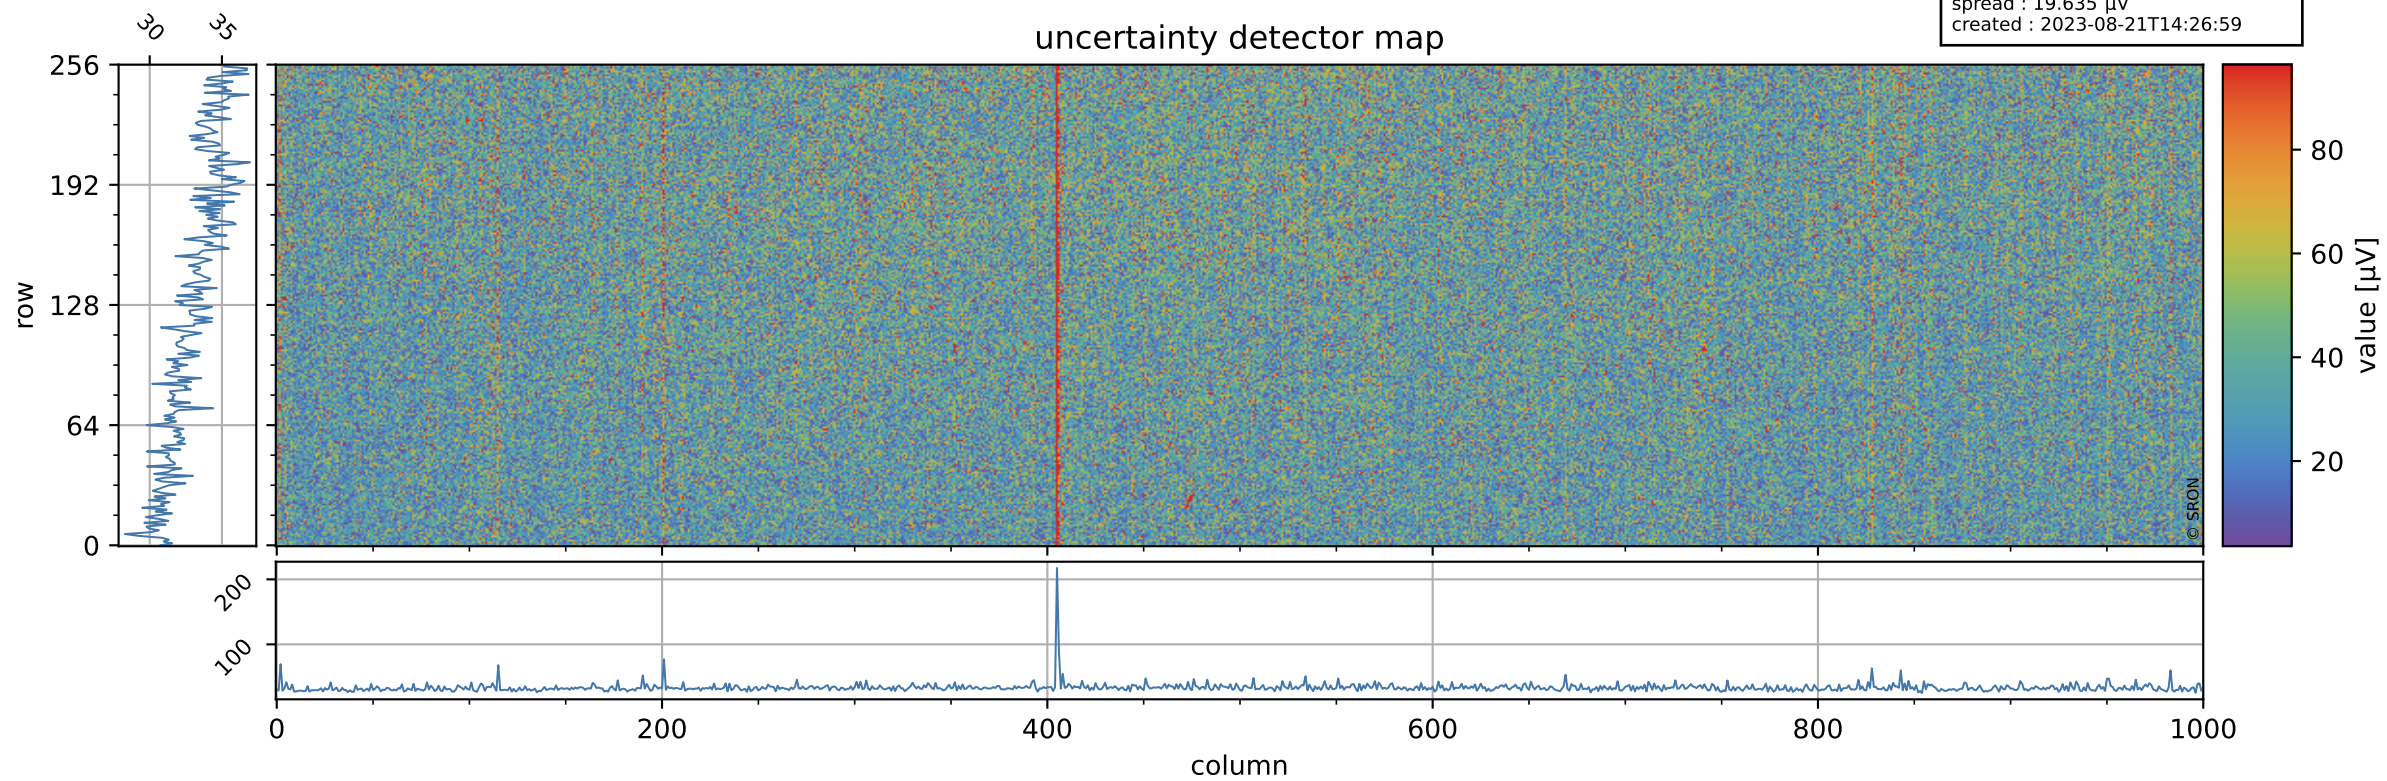

Tropomi SWIR offset (official)

orbits : 19 in [8752, 8797]
coverage : 2019-06-22 / 2019-06-25
median : 0.52592 V
spread : 0.035916 V
created : 2023-08-21T14:26:58

value detector map

Tropomi SWIR offset (official)

orbits : 19 in [8752, 8797]
coverage : 2019-06-22 / 2019-06-25
median : 33.602 μV
spread : 19.635 μV
created : 2023-08-21T14:26:59

Tropomi SWIR offset (official)

value compared with SWIR offset CKD

orbits : 19 in [8752, 8797]
coverage : 2019-06-22 / 2019-06-25
median : -0.10447 mV
spread : 0.35002 mV
created : 2023-08-21T14:26:59

Tropomi SWIR offset (official) ground-tracks of Sentinel-5P

orbits : 19 in [8752, 8797]
coverage : 2019-06-22 / 2019-06-25
created : 2023-08-21T14:27:00

Tropomi SWIR offset (official)

orbits : [2827, 8797]
coverage : 2018-04-30 / 2019-06-25
created : 2023-08-21T14:27:00

trend of detector median & temperatures