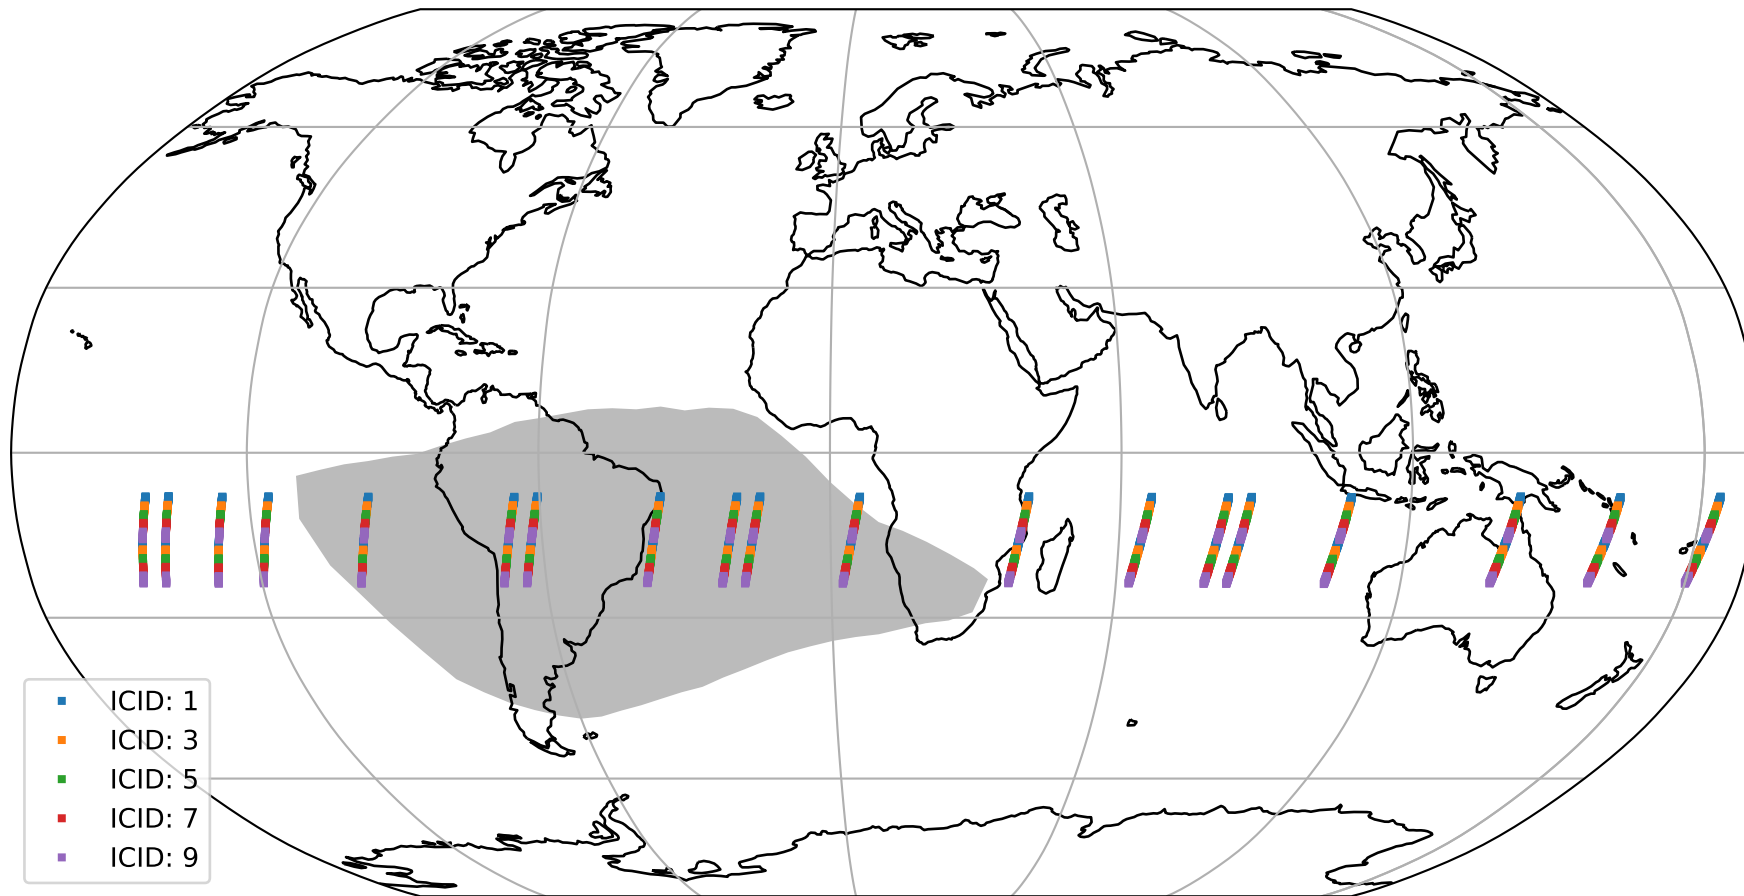

Tropomi SWIR offset (official)

orbits : 19 in [8752, 8797]
coverage : 2019-06-22 / 2019-06-25
median : 0.52592 V
spread : 0.035916 V
created : 2023-08-21T14:26:58

value detector map

Tropomi SWIR offset (official)

orbits : 19 in [8752, 8797]
coverage : 2019-06-22 / 2019-06-25
median : 33.602 μV
spread : 19.635 μV
created : 2023-08-21T14:26:59

Tropomi SWIR offset (official)

value compared with SWIR offset CKD

orbits : 19 in [8752, 8797]
coverage : 2019-06-22 / 2019-06-25
median : -0.10447 mV
spread : 0.35002 mV
created : 2023-08-21T14:26:59

Tropomi SWIR offset (official) ground-tracks of Sentinel-5P

orbits : 19 in [8752, 8797]
coverage : 2019-06-22 / 2019-06-25
created : 2023-08-21T14:27:00

Tropomi SWIR offset (official)

orbits : [2827, 8797]
coverage : 2018-04-30 / 2019-06-25
created : 2023-08-21T14:27:00

trend of detector median & temperatures