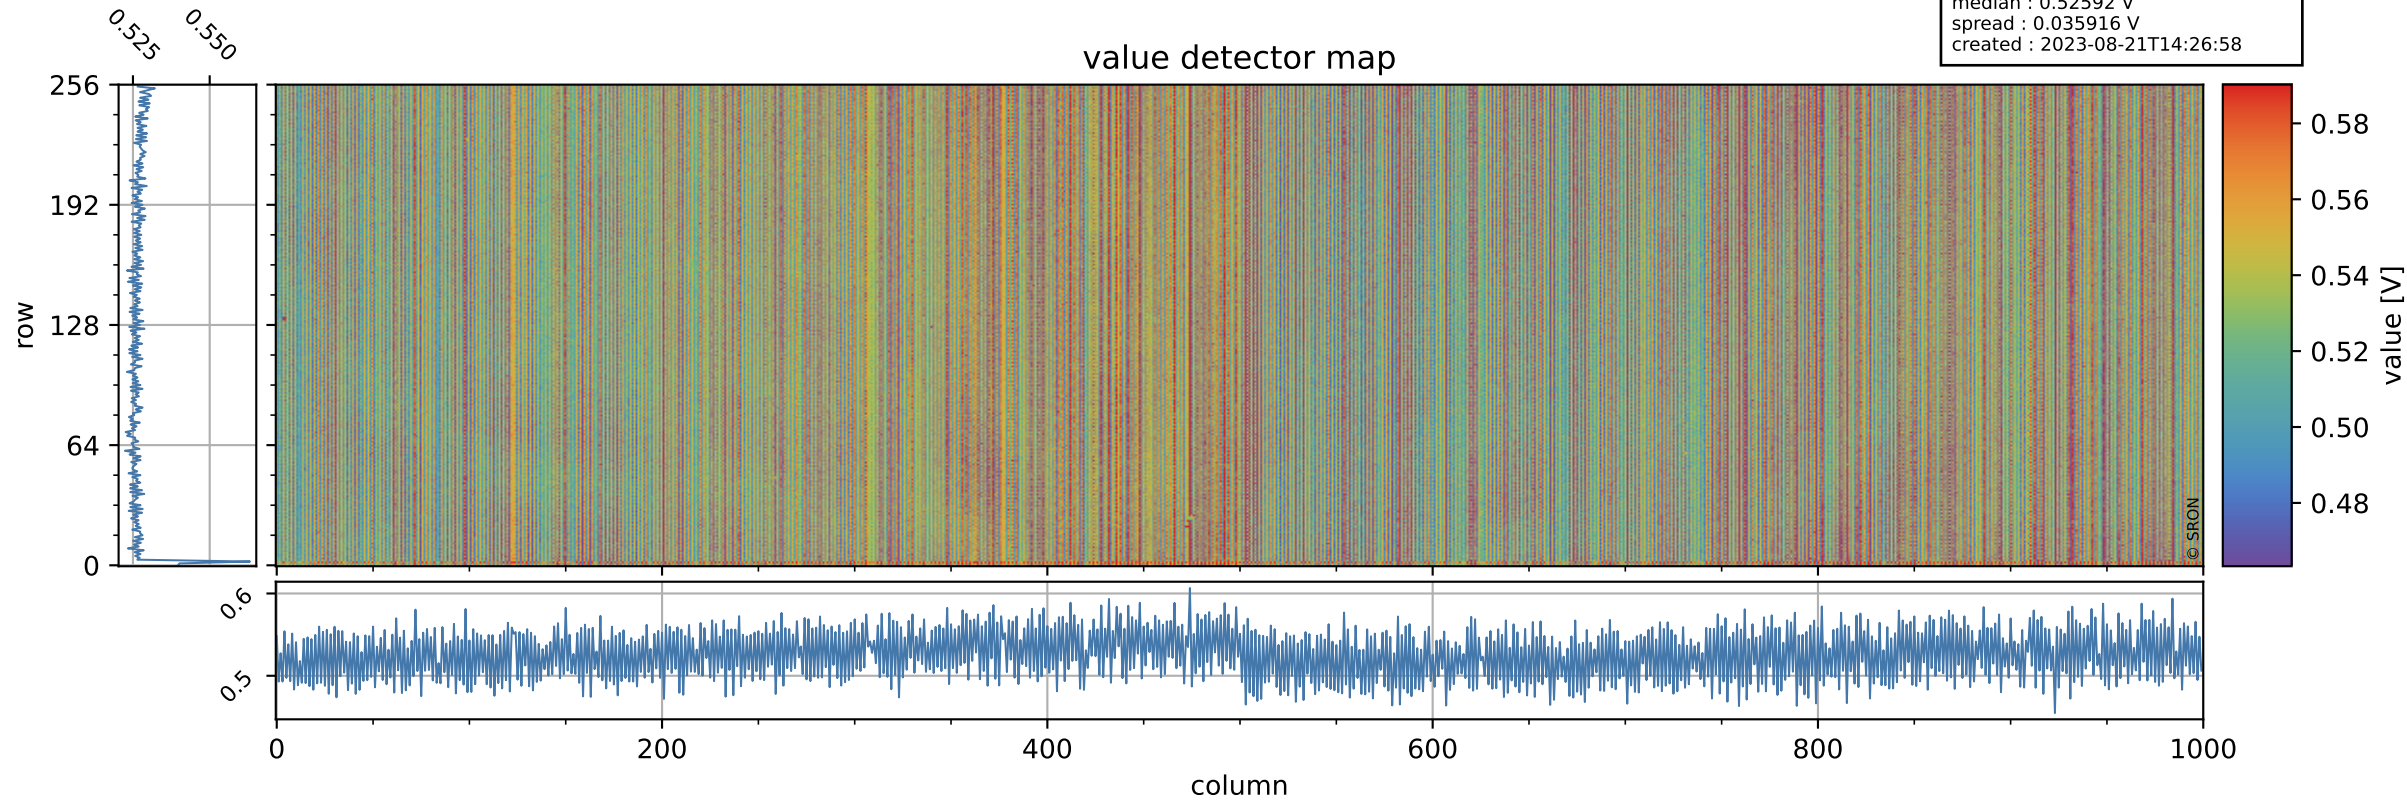

Tropomi SWIR offset (official)

orbits : 19 in [8752, 8797]
coverage : 2019-06-22 / 2019-06-25
median : 0.52592 V
spread : 0.035916 V
created : 2023-08-21T14:26:58

value detector map

Tropomi SWIR offset (official)

orbits : 19 in [8752, 8797]
coverage : 2019-06-22 / 2019-06-25
median : 33.602 μV
spread : 19.635 μV
created : 2023-08-21T14:26:59

Tropomi SWIR offset (official)

value compared with SWIR offset CKD

orbits : 19 in [8752, 8797]
coverage : 2019-06-22 / 2019-06-25
median : -0.10447 mV
spread : 0.35002 mV
created : 2023-08-21T14:26:59

Tropomi SWIR offset (official) ground-tracks of Sentinel-5P

orbits : 19 in [8752, 8797]
coverage : 2019-06-22 / 2019-06-25
created : 2023-08-21T14:27:00

Tropomi SWIR offset (official)

orbits : [2827, 8797]
coverage : 2018-04-30 / 2019-06-25
created : 2023-08-21T14:27:00

trend of detector median & temperatures