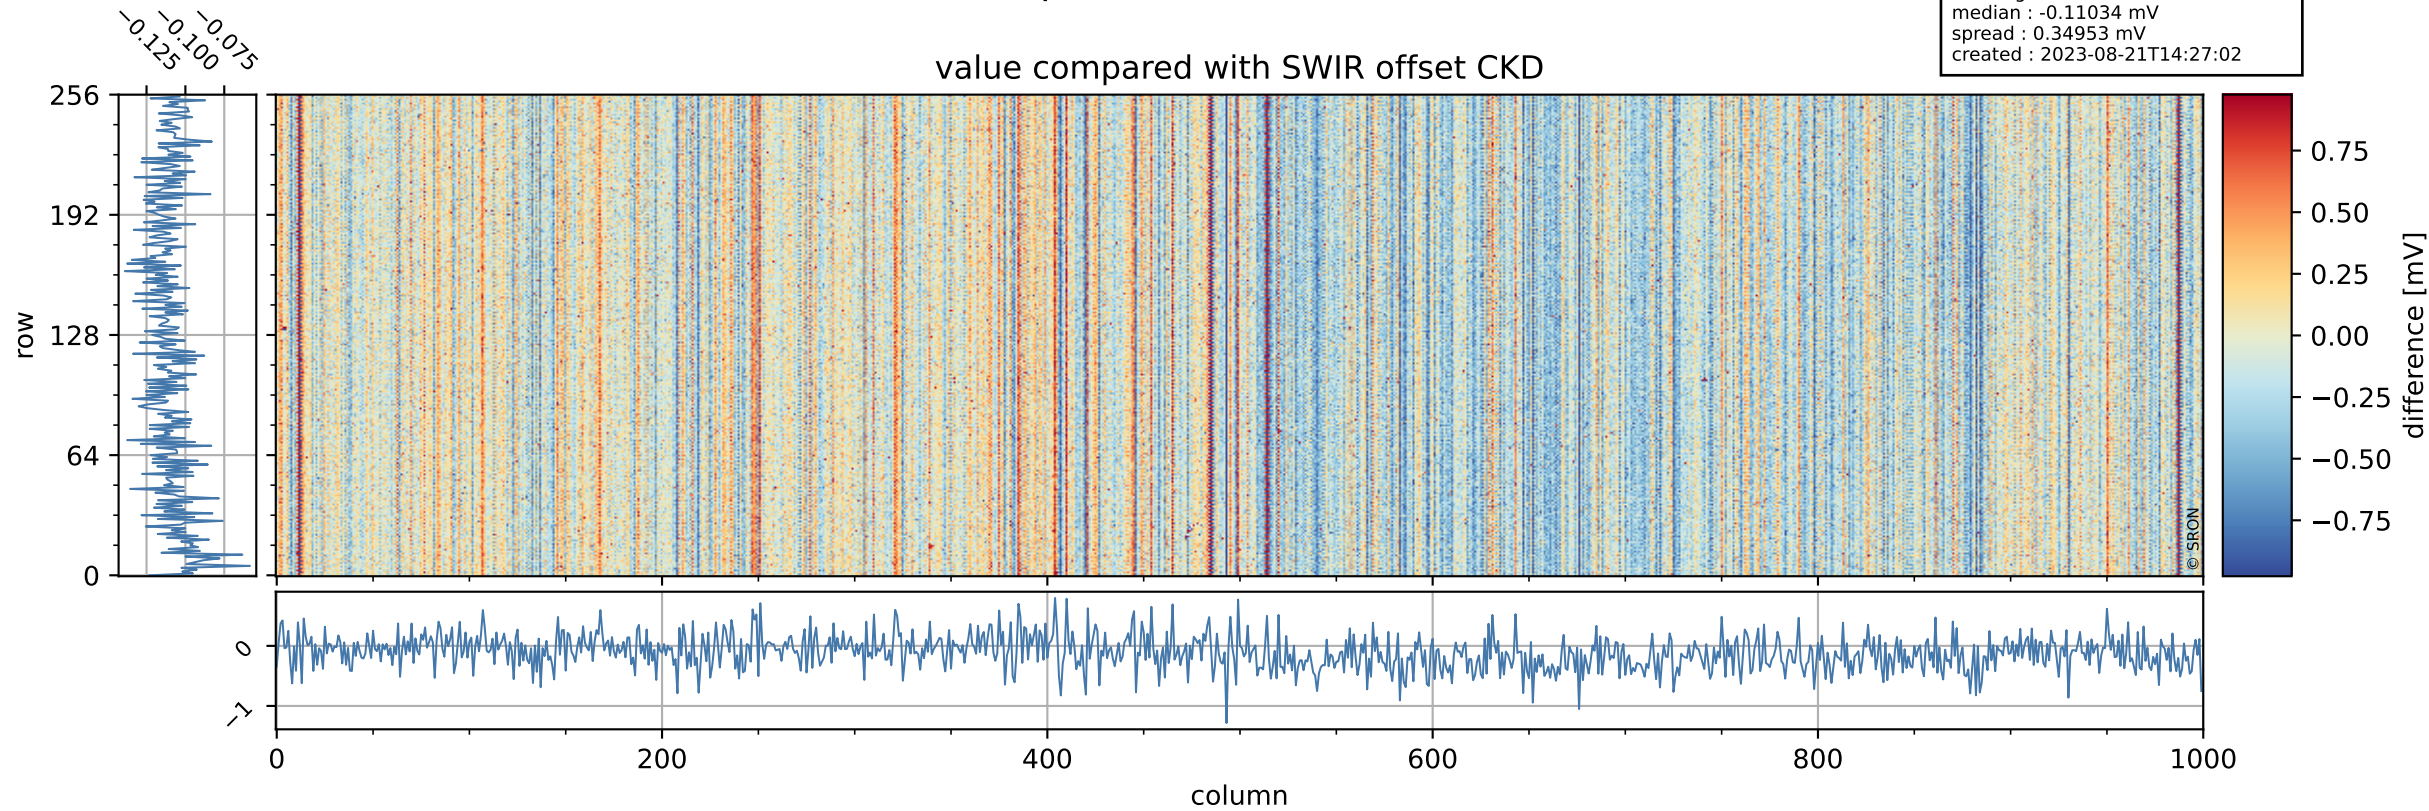

## value detector map

# Tropomi SWIR offset (official)

orbits : 18 in [8767, 8812]  
coverage : 2019-06-23 / 2019-06-26  
median : 32.975  $\mu\text{V}$   
spread : 19.279  $\mu\text{V}$   
created : 2023-08-21T14:27:02

# Tropomi SWIR offset (official)

orbits : 18 in [8767, 8812]  
coverage : 2019-06-23 / 2019-06-26  
median : -0.11034 mV  
spread : 0.34953 mV  
created : 2023-08-21T14:27:02

value compared with SWIR offset CKD

# Tropomi SWIR offset (official) ground-tracks of Sentinel-5P

orbits : 18 in [8767, 8812]  
coverage : 2019-06-23 / 2019-06-26  
created : 2023-08-21T14:27:02