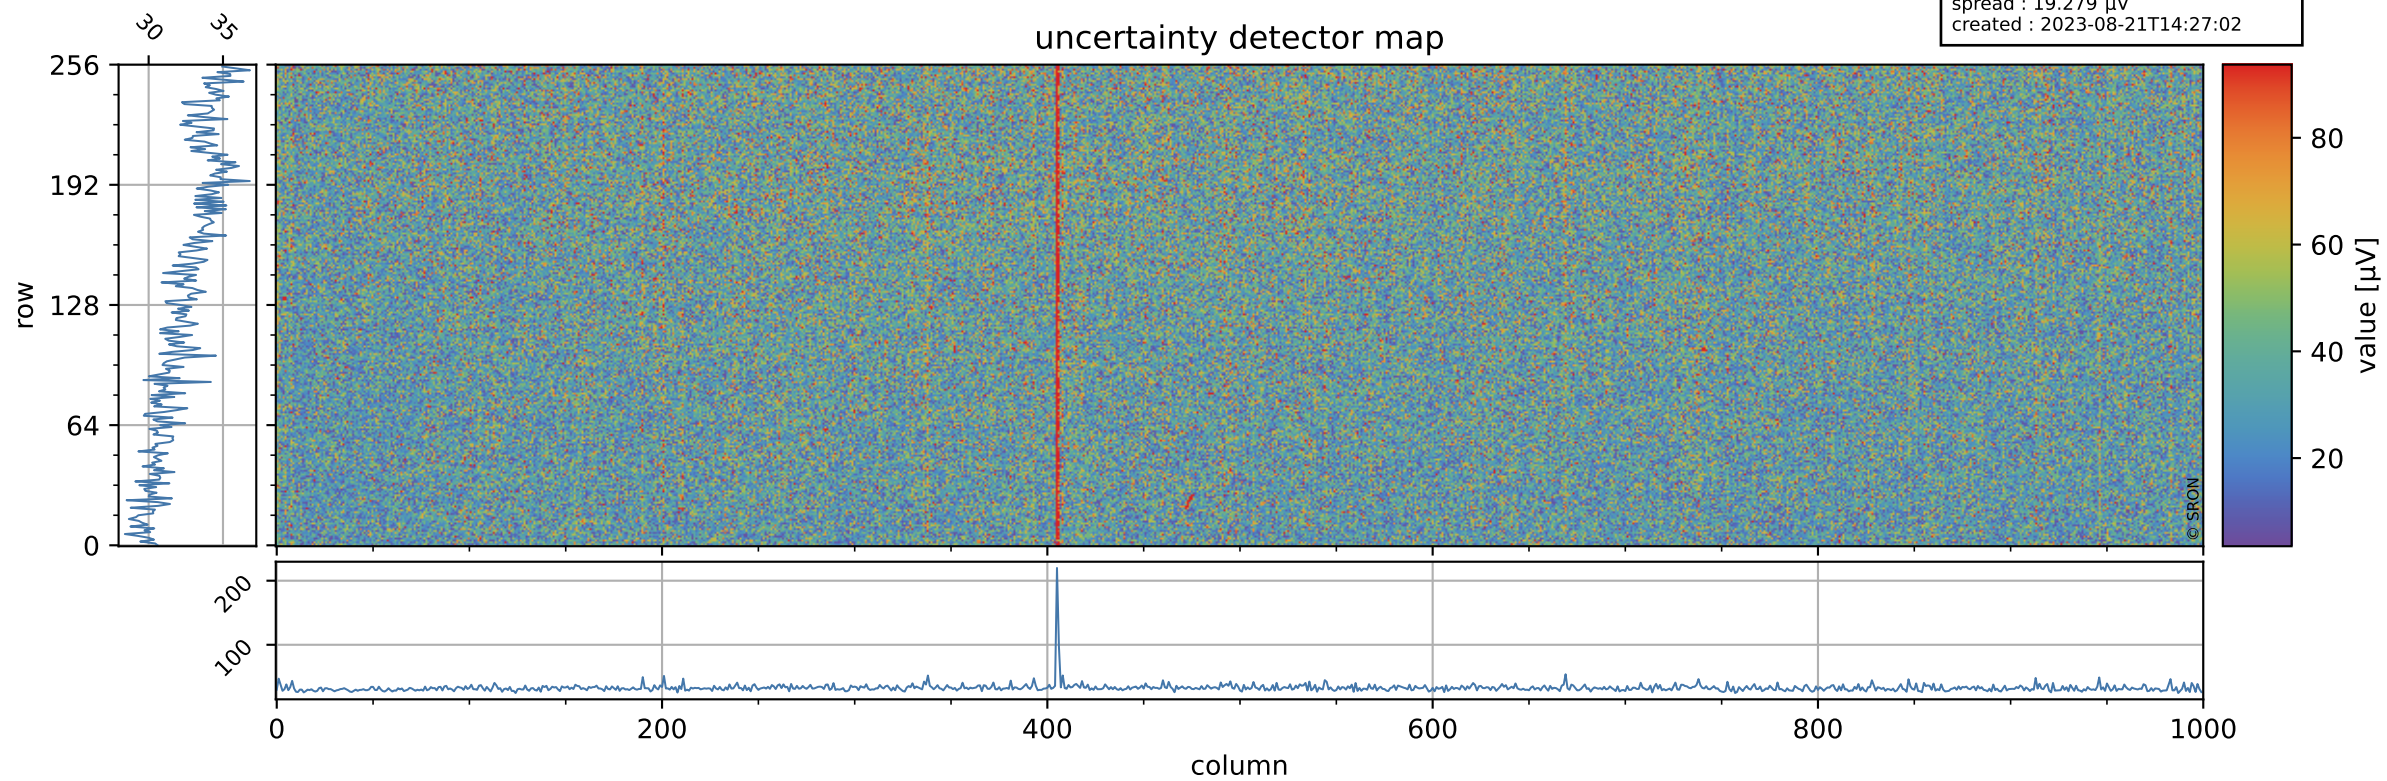

# Tropomi SWIR offset (official)

orbits : 18 in [8767, 8812]  
coverage : 2019-06-23 / 2019-06-26  
median : 0.52591 V  
spread : 0.035913 V  
created : 2023-08-21T14:27:01

## value detector map

# Tropomi SWIR offset (official)

orbits : 18 in [8767, 8812]  
coverage : 2019-06-23 / 2019-06-26  
median : 32.975  $\mu\text{V}$   
spread : 19.279  $\mu\text{V}$   
created : 2023-08-21T14:27:02

# Tropomi SWIR offset (official) ground-tracks of Sentinel-5P

orbits : 18 in [8767, 8812]  
coverage : 2019-06-23 / 2019-06-26  
created : 2023-08-21T14:27:02