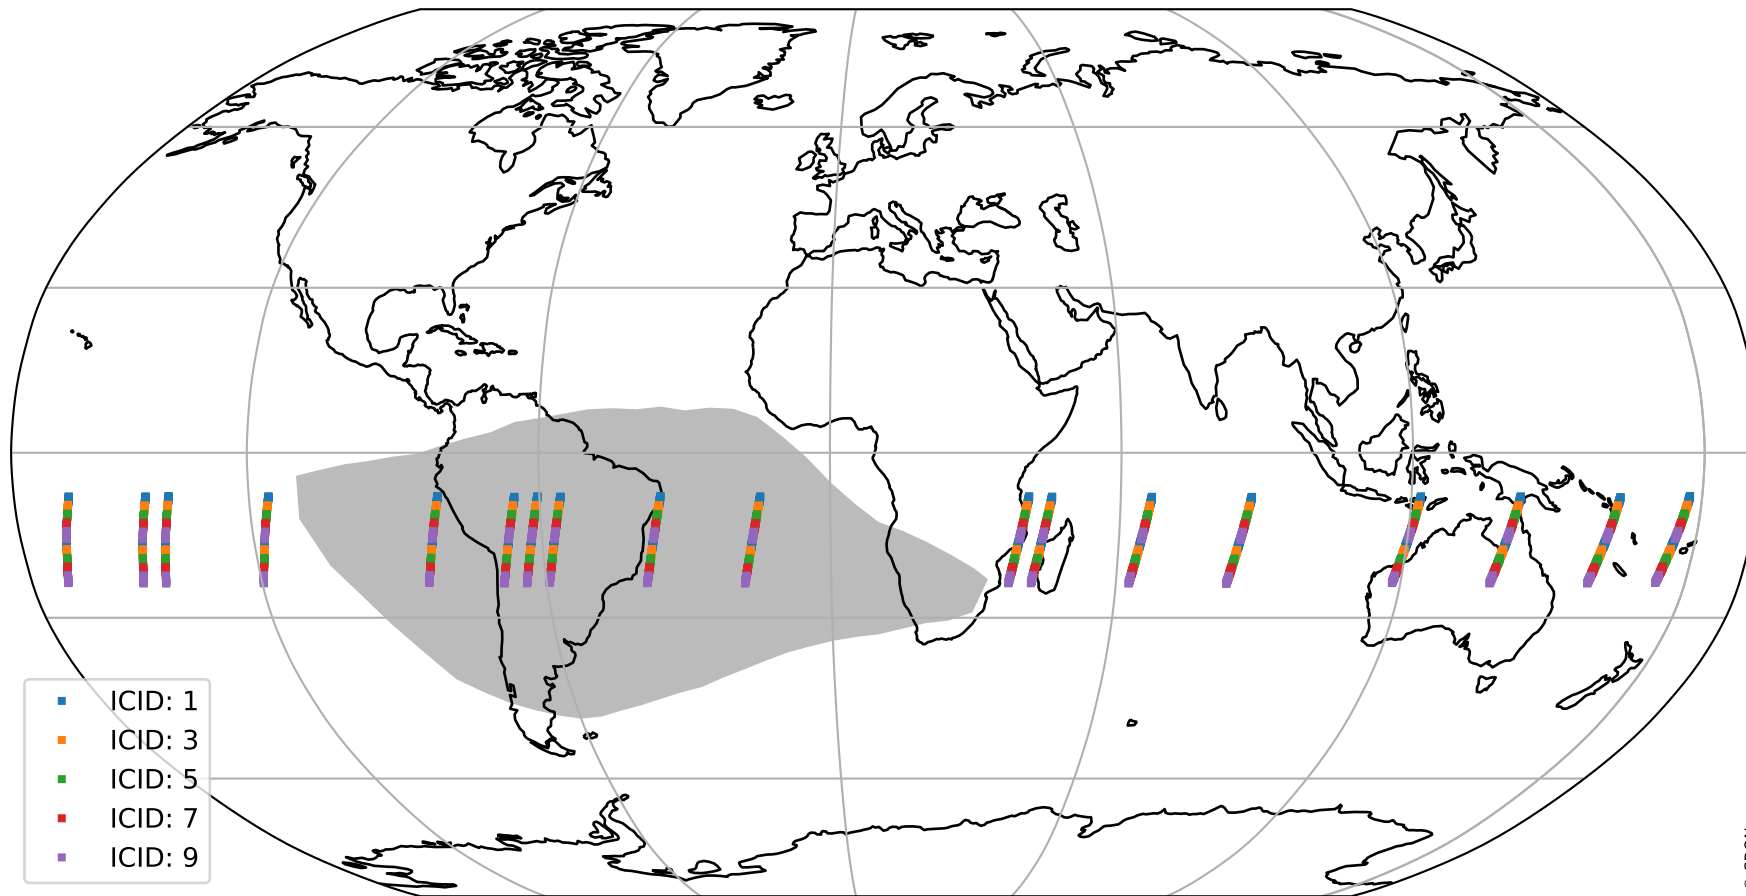

# Tropomi SWIR offset (official)

orbits : 18 in [8767, 8812]  
coverage : 2019-06-23 / 2019-06-26  
median : 32.975  $\mu\text{V}$   
spread : 19.279  $\mu\text{V}$   
created : 2023-08-21T14:27:02

# Tropomi SWIR offset (official)

orbits : 18 in [8767, 8812]  
coverage : 2019-06-23 / 2019-06-26  
median : -0.11034 mV  
spread : 0.34953 mV  
created : 2023-08-21T14:27:02

value compared with SWIR offset CKD

# Tropomi SWIR offset (official) ground-tracks of Sentinel-5P

orbits : 18 in [8767, 8812]  
coverage : 2019-06-23 / 2019-06-26  
created : 2023-08-21T14:27:02

# Tropomi SWIR offset (official)

orbits : [2827, 8812]  
coverage : 2018-04-30 / 2019-06-26  
created : 2023-08-21T14:27:03