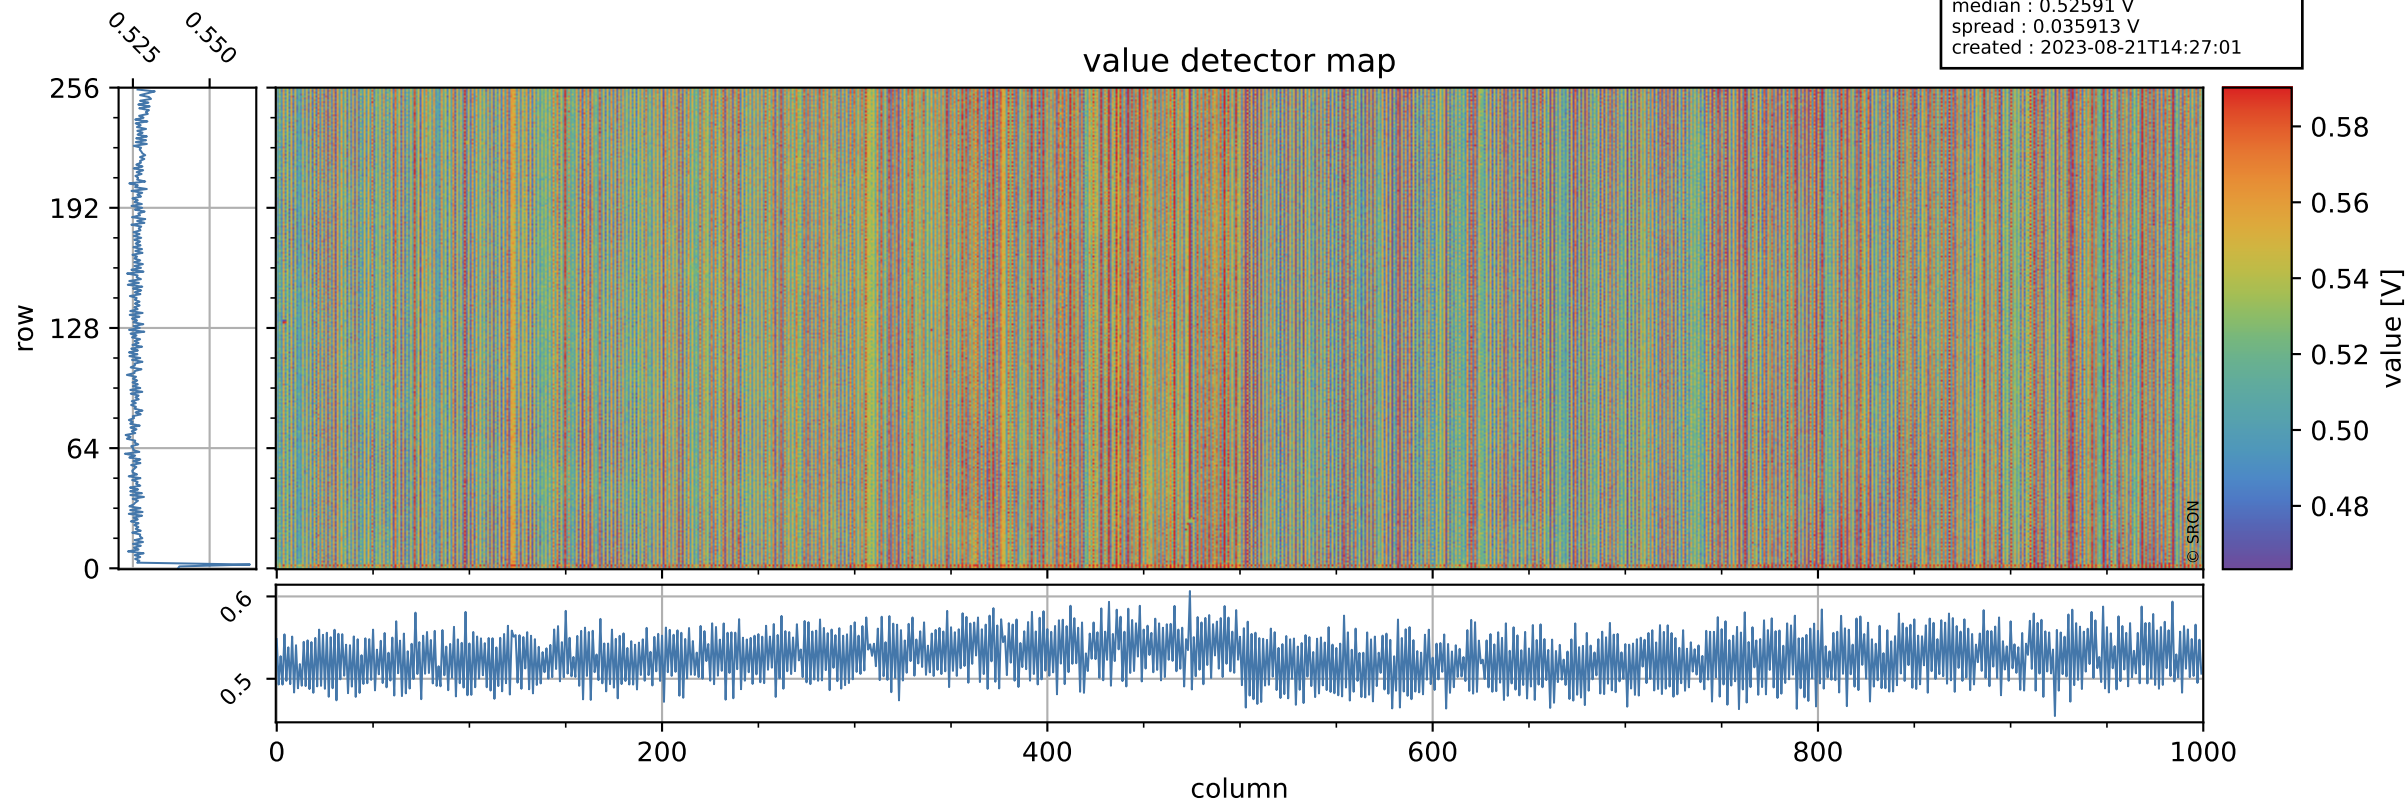

# Tropomi SWIR offset (official)

orbits : 18 in [8767, 8812]  
coverage : 2019-06-23 / 2019-06-26  
median : 0.52591 V  
spread : 0.035913 V  
created : 2023-08-21T14:27:01

## value detector map

# Tropomi SWIR offset (official)

orbits : 18 in [8767, 8812]  
coverage : 2019-06-23 / 2019-06-26  
median : 32.975  $\mu\text{V}$   
spread : 19.279  $\mu\text{V}$   
created : 2023-08-21T14:27:02

# Tropomi SWIR offset (official) ground-tracks of Sentinel-5P

orbits : 18 in [8767, 8812]  
coverage : 2019-06-23 / 2019-06-26  
created : 2023-08-21T14:27:02