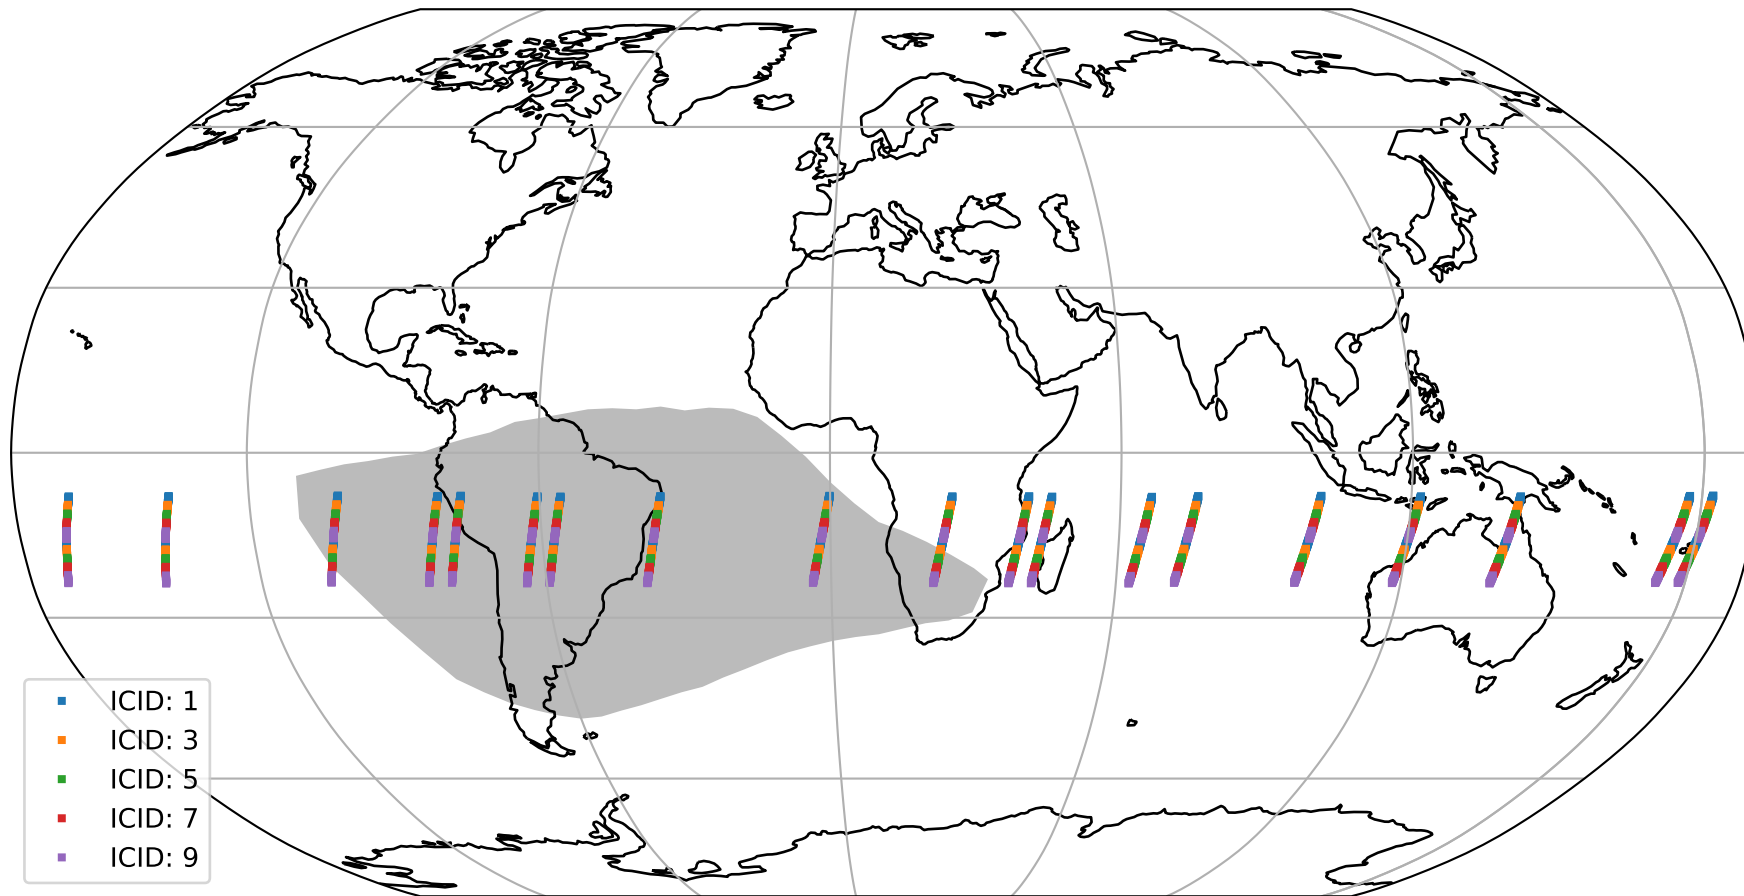

# Tropomi SWIR offset (official)

orbits : 19 in [8782, 8827]  
coverage : 2019-06-24 / 2019-06-27  
median : 34.046  $\mu\text{V}$   
spread : 19.737  $\mu\text{V}$   
created : 2023-08-21T14:27:04

# Tropomi SWIR offset (official)

orbits : 19 in [8782, 8827]  
coverage : 2019-06-24 / 2019-06-27  
median : -0.10304 mV  
spread : 0.34887 mV  
created : 2023-08-21T14:27:04

value compared with SWIR offset CKD

# Tropomi SWIR offset (official) ground-tracks of Sentinel-5P

orbits : 19 in [8782, 8827]  
coverage : 2019-06-24 / 2019-06-27  
created : 2023-08-21T14:27:05

# Tropomi SWIR offset (official)

orbits : [2827, 8827]  
coverage : 2018-04-30 / 2019-06-27  
created : 2023-08-21T14:27:05