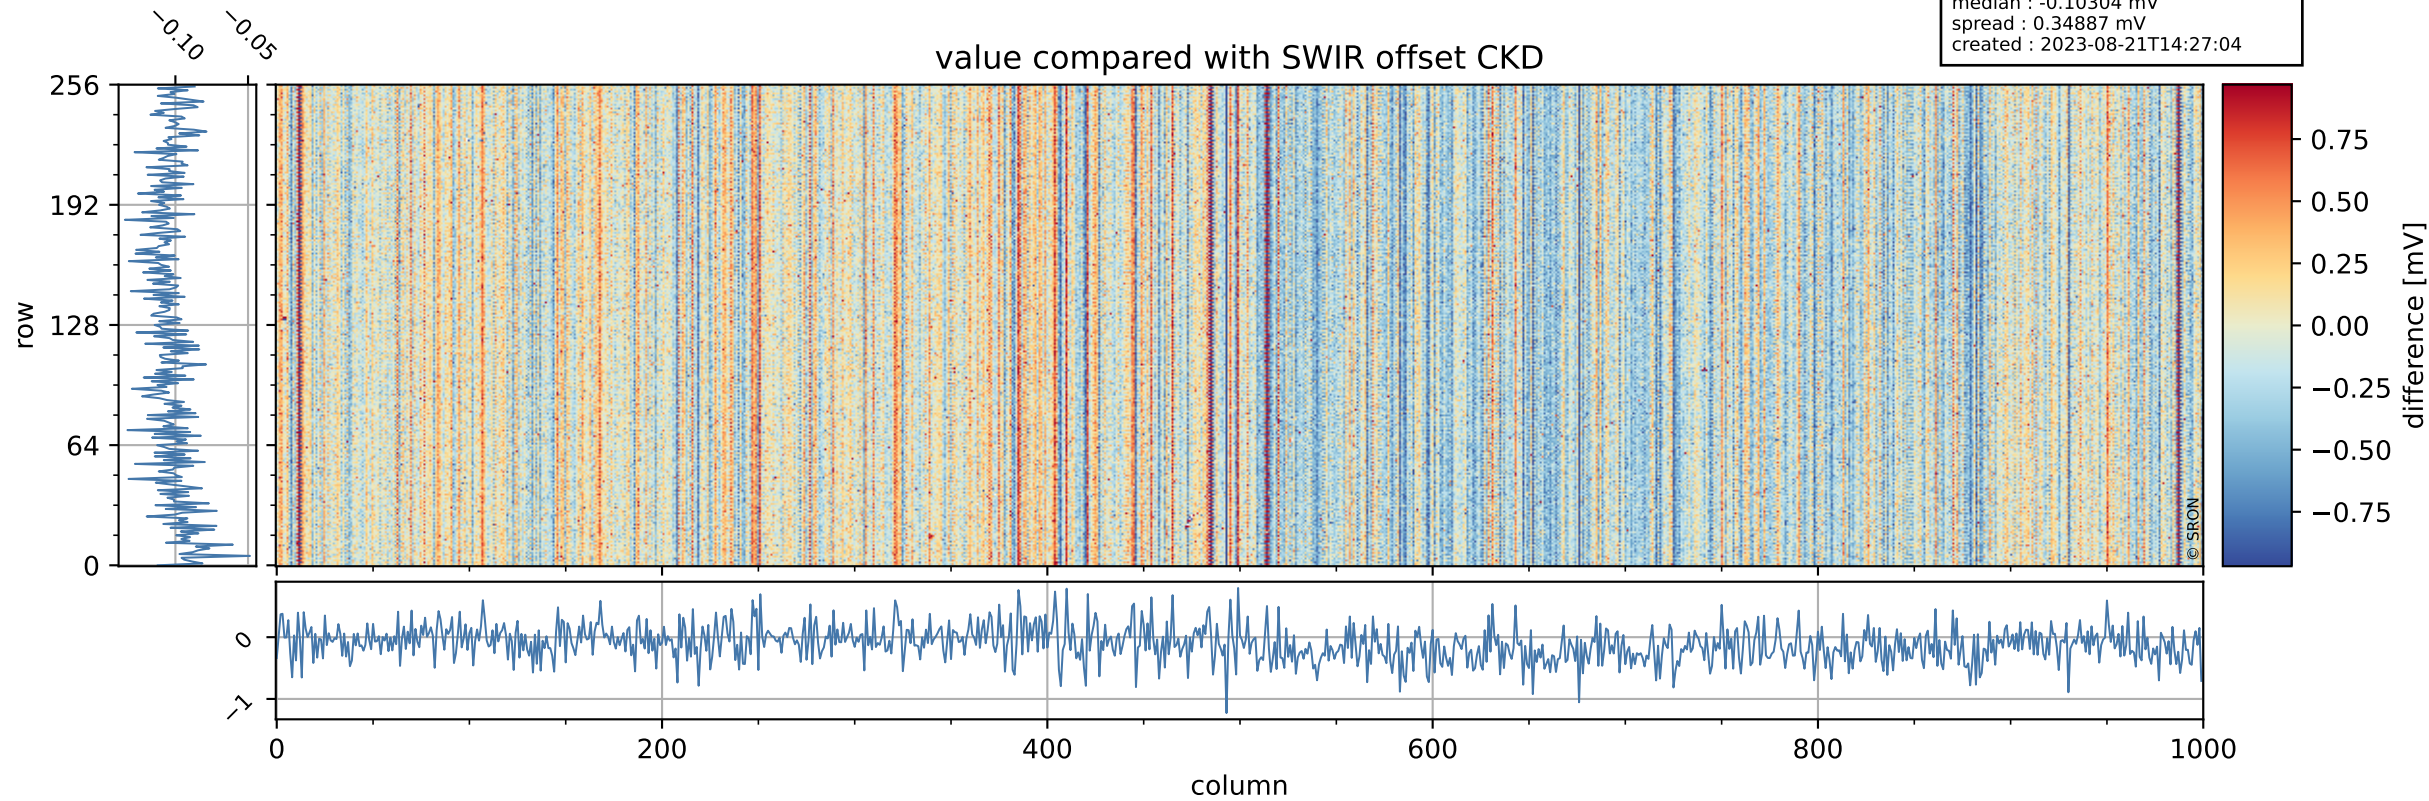

## value detector map

# Tropomi SWIR offset (official)

orbits : 19 in [8782, 8827]  
coverage : 2019-06-24 / 2019-06-27  
median : 34.046  $\mu\text{V}$   
spread : 19.737  $\mu\text{V}$   
created : 2023-08-21T14:27:04

# Tropomi SWIR offset (official)

orbits : 19 in [8782, 8827]  
coverage : 2019-06-24 / 2019-06-27  
median : -0.10304 mV  
spread : 0.34887 mV  
created : 2023-08-21T14:27:04

value compared with SWIR offset CKD

# Tropomi SWIR offset (official) ground-tracks of Sentinel-5P

orbits : 19 in [8782, 8827]  
coverage : 2019-06-24 / 2019-06-27  
created : 2023-08-21T14:27:05