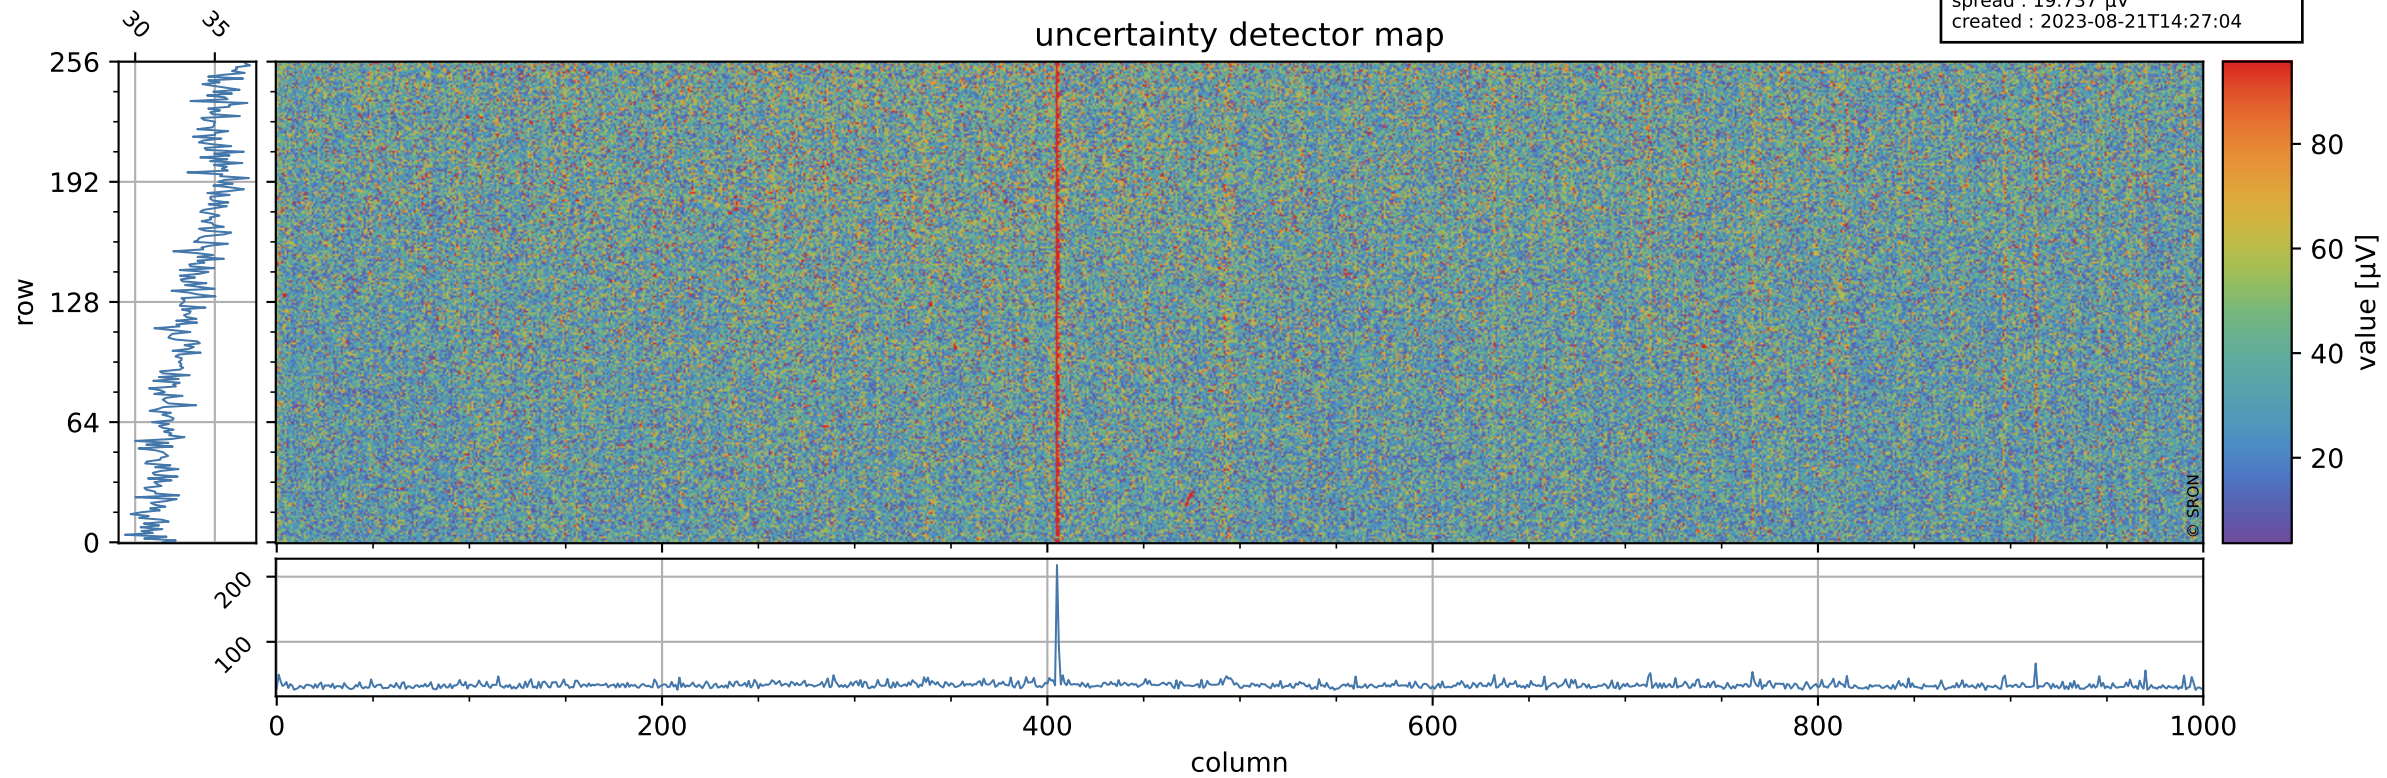

# Tropomi SWIR offset (official)

orbits : 19 in [8782, 8827]  
coverage : 2019-06-24 / 2019-06-27  
median : 0.52592 V  
spread : 0.035913 V  
created : 2023-08-21T14:27:04

## value detector map

# Tropomi SWIR offset (official)

orbits : 19 in [8782, 8827]  
coverage : 2019-06-24 / 2019-06-27  
median : 34.046  $\mu\text{V}$   
spread : 19.737  $\mu\text{V}$   
created : 2023-08-21T14:27:04

# Tropomi SWIR offset (official) ground-tracks of Sentinel-5P

orbits : 19 in [8782, 8827]  
coverage : 2019-06-24 / 2019-06-27  
created : 2023-08-21T14:27:05