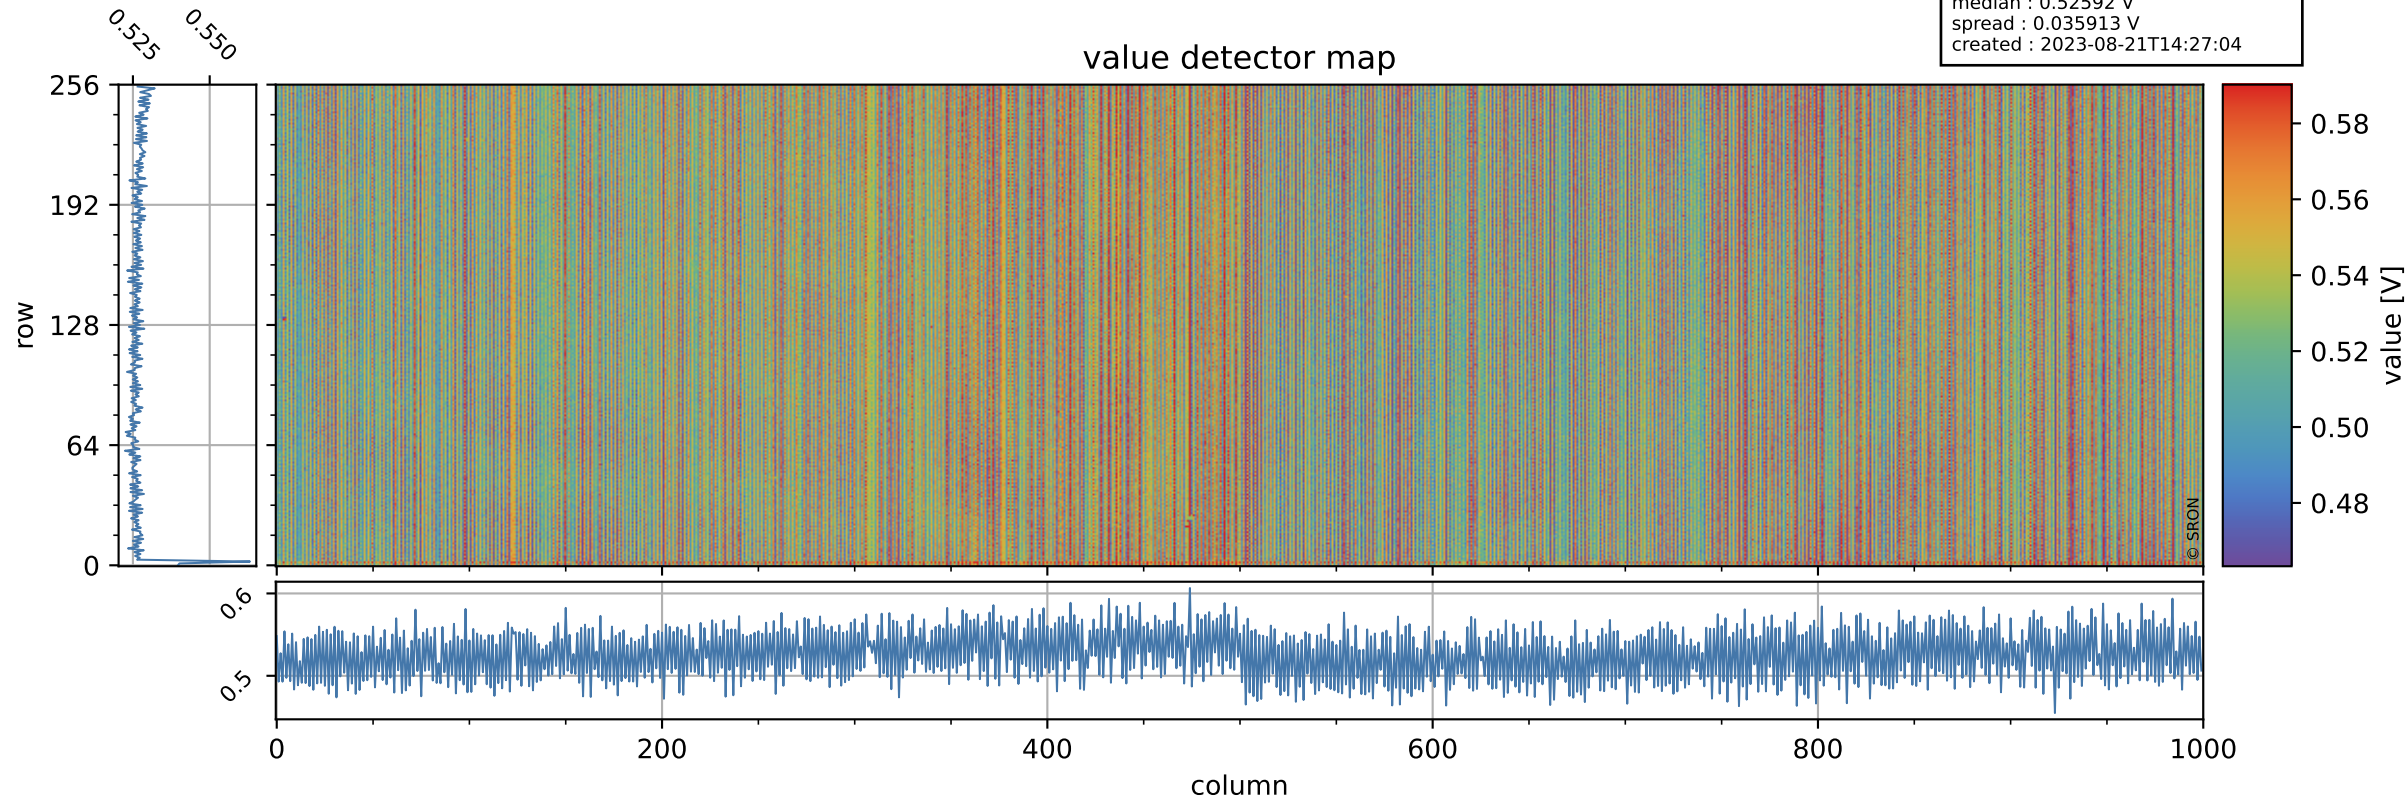

# Tropomi SWIR offset (official)

orbits : 19 in [8782, 8827]  
coverage : 2019-06-24 / 2019-06-27  
median : 0.52592 V  
spread : 0.035913 V  
created : 2023-08-21T14:27:04

## value detector map

# Tropomi SWIR offset (official)

orbits : 19 in [8782, 8827]  
coverage : 2019-06-24 / 2019-06-27  
median : 34.046  $\mu\text{V}$   
spread : 19.737  $\mu\text{V}$   
created : 2023-08-21T14:27:04

# Tropomi SWIR offset (official) ground-tracks of Sentinel-5P

orbits : 19 in [8782, 8827]  
coverage : 2019-06-24 / 2019-06-27  
created : 2023-08-21T14:27:05