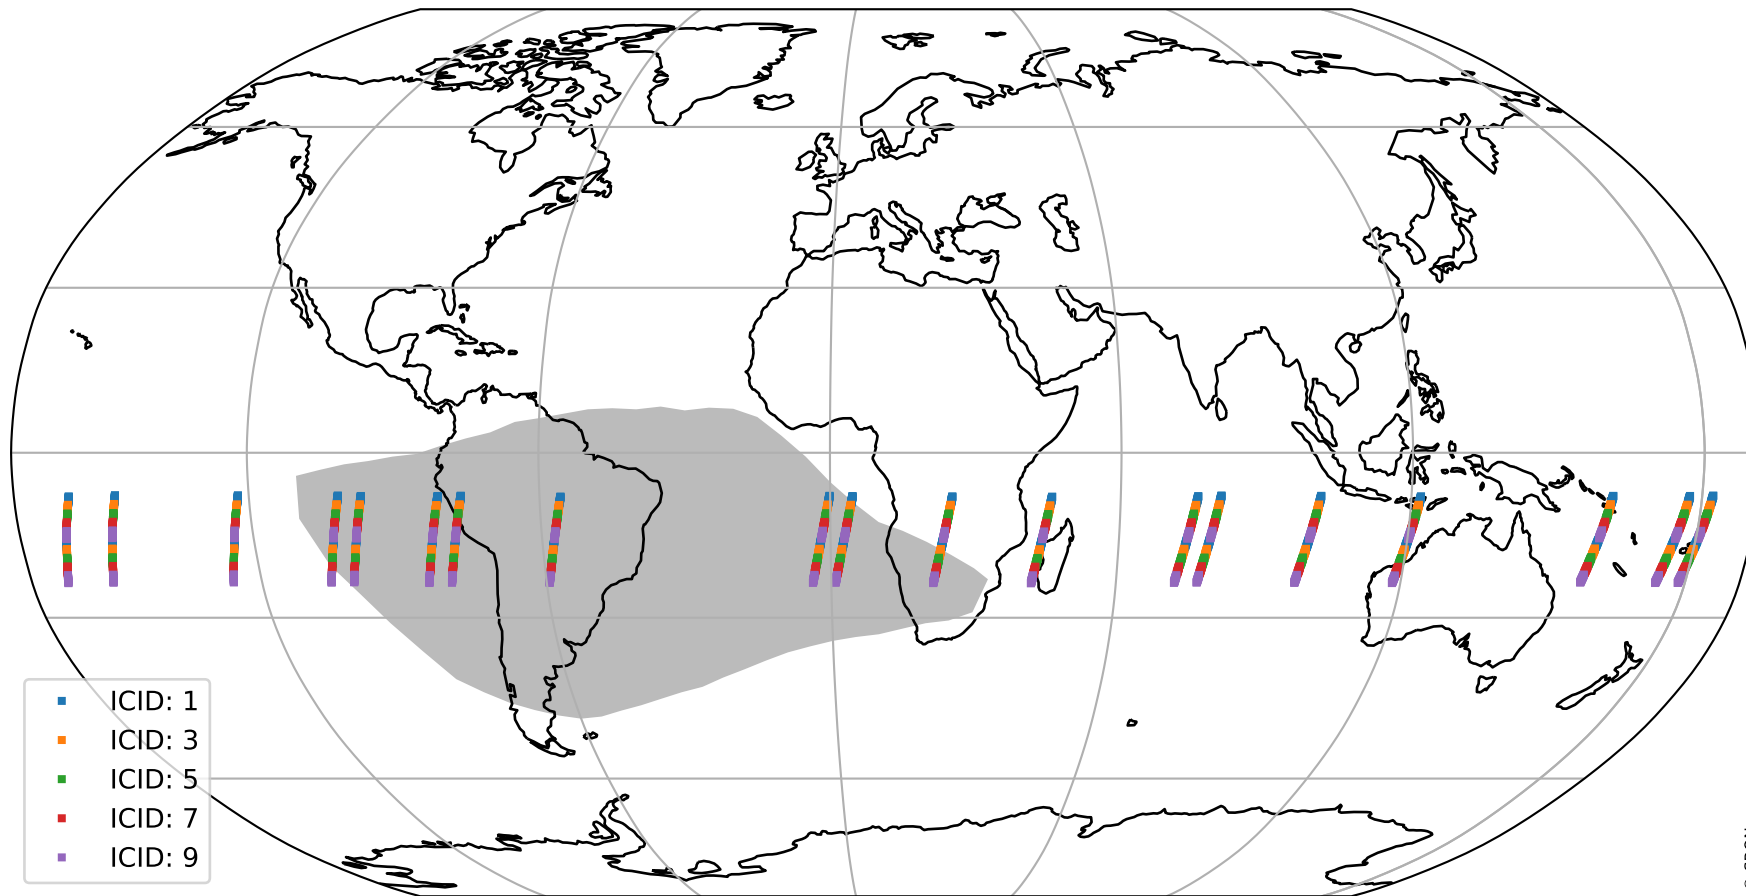

# Tropomi SWIR offset (official)

orbits : 19 in [8797, 8842]  
coverage : 2019-06-25 / 2019-06-28  
median : 34.37  $\mu\text{V}$   
spread : 19.994  $\mu\text{V}$   
created : 2023-08-21T14:27:07

# Tropomi SWIR offset (official)

value compared with SWIR offset CKD

orbits : 19 in [8797, 8842]  
coverage : 2019-06-25 / 2019-06-28  
median : -0.084202 mV  
spread : 0.34776 mV  
created : 2023-08-21T14:27:07

# Tropomi SWIR offset (official) ground-tracks of Sentinel-5P

orbits : 19 in [8797, 8842]  
coverage : 2019-06-25 / 2019-06-28  
created : 2023-08-21T14:27:08

# Tropomi SWIR offset (official)

orbits : [2827, 8842]  
coverage : 2018-04-30 / 2019-06-28  
created : 2023-08-21T14:27:08