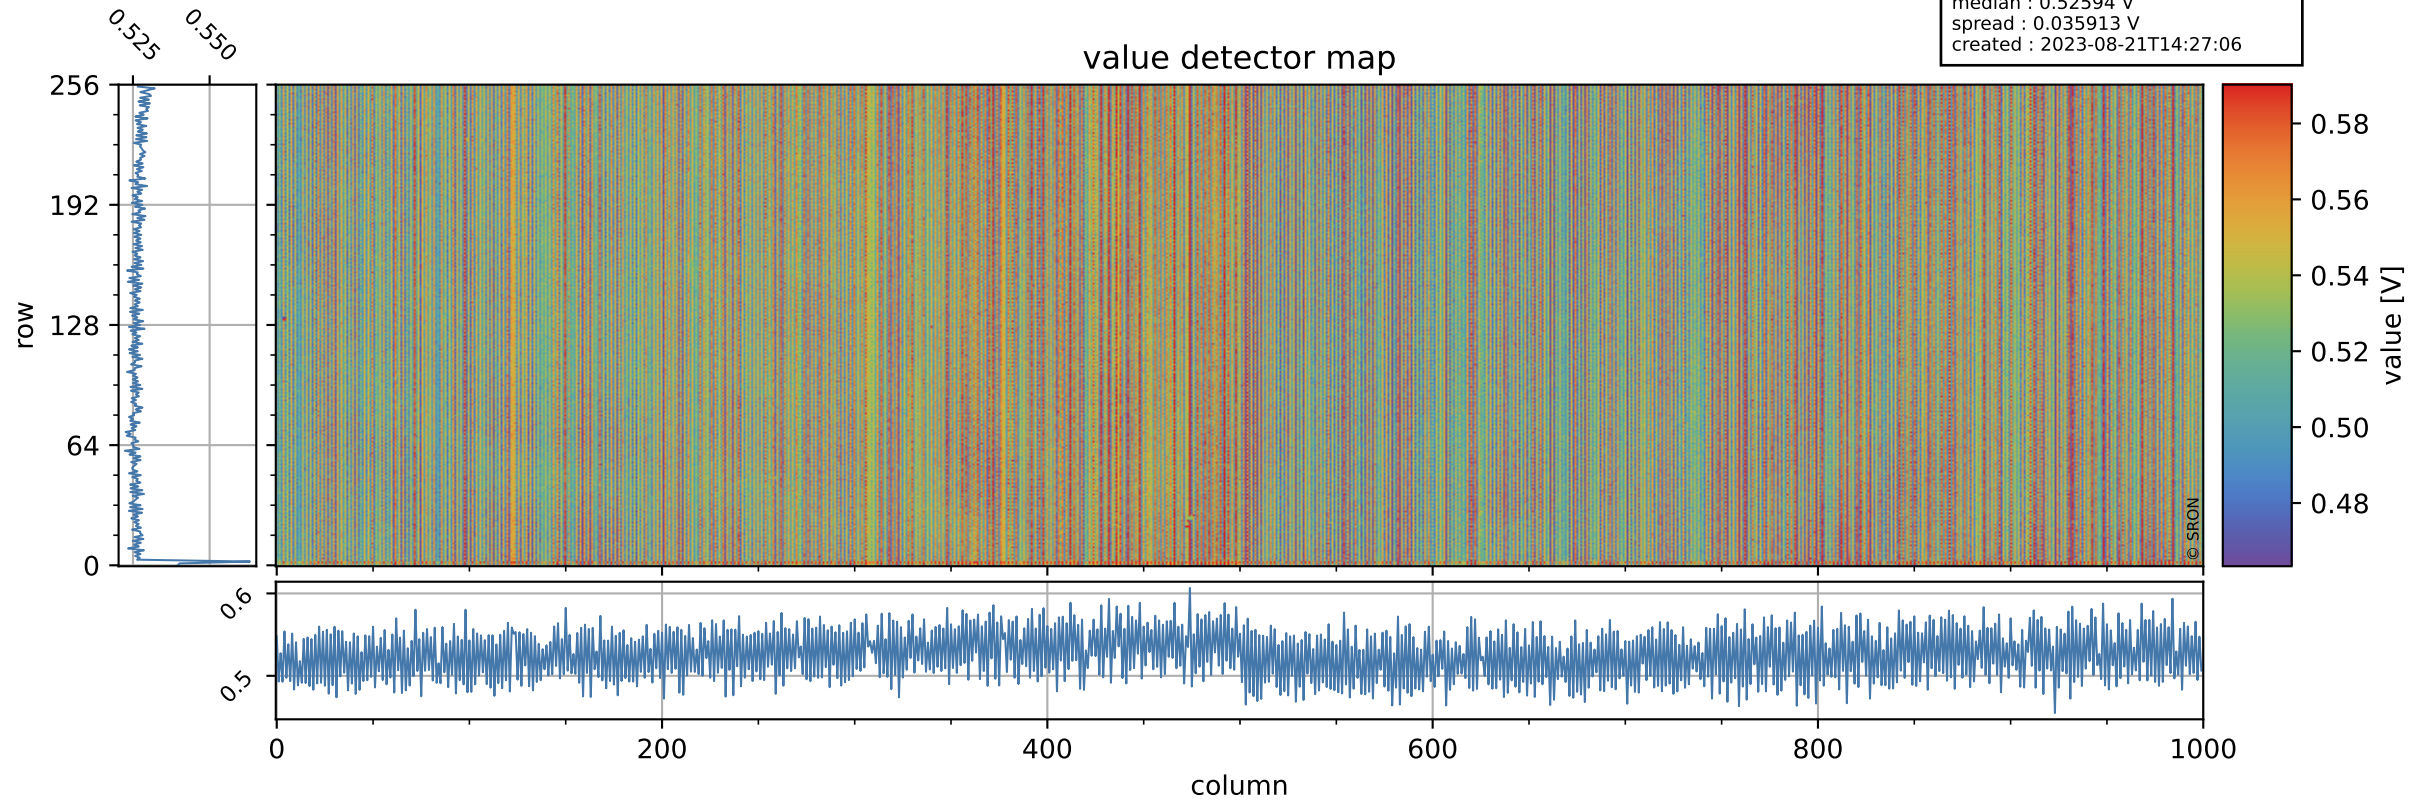

# Tropomi SWIR offset (official)

orbits : 19 in [8797, 8842]  
coverage : 2019-06-25 / 2019-06-28  
median : 0.52594 V  
spread : 0.035913 V  
created : 2023-08-21T14:27:06

## value detector map

# Tropomi SWIR offset (official)

orbits : 19 in [8797, 8842]  
coverage : 2019-06-25 / 2019-06-28  
median : 34.37  $\mu\text{V}$   
spread : 19.994  $\mu\text{V}$   
created : 2023-08-21T14:27:07

# Tropomi SWIR offset (official) ground-tracks of Sentinel-5P

orbits : 19 in [8797, 8842]  
coverage : 2019-06-25 / 2019-06-28  
created : 2023-08-21T14:27:08