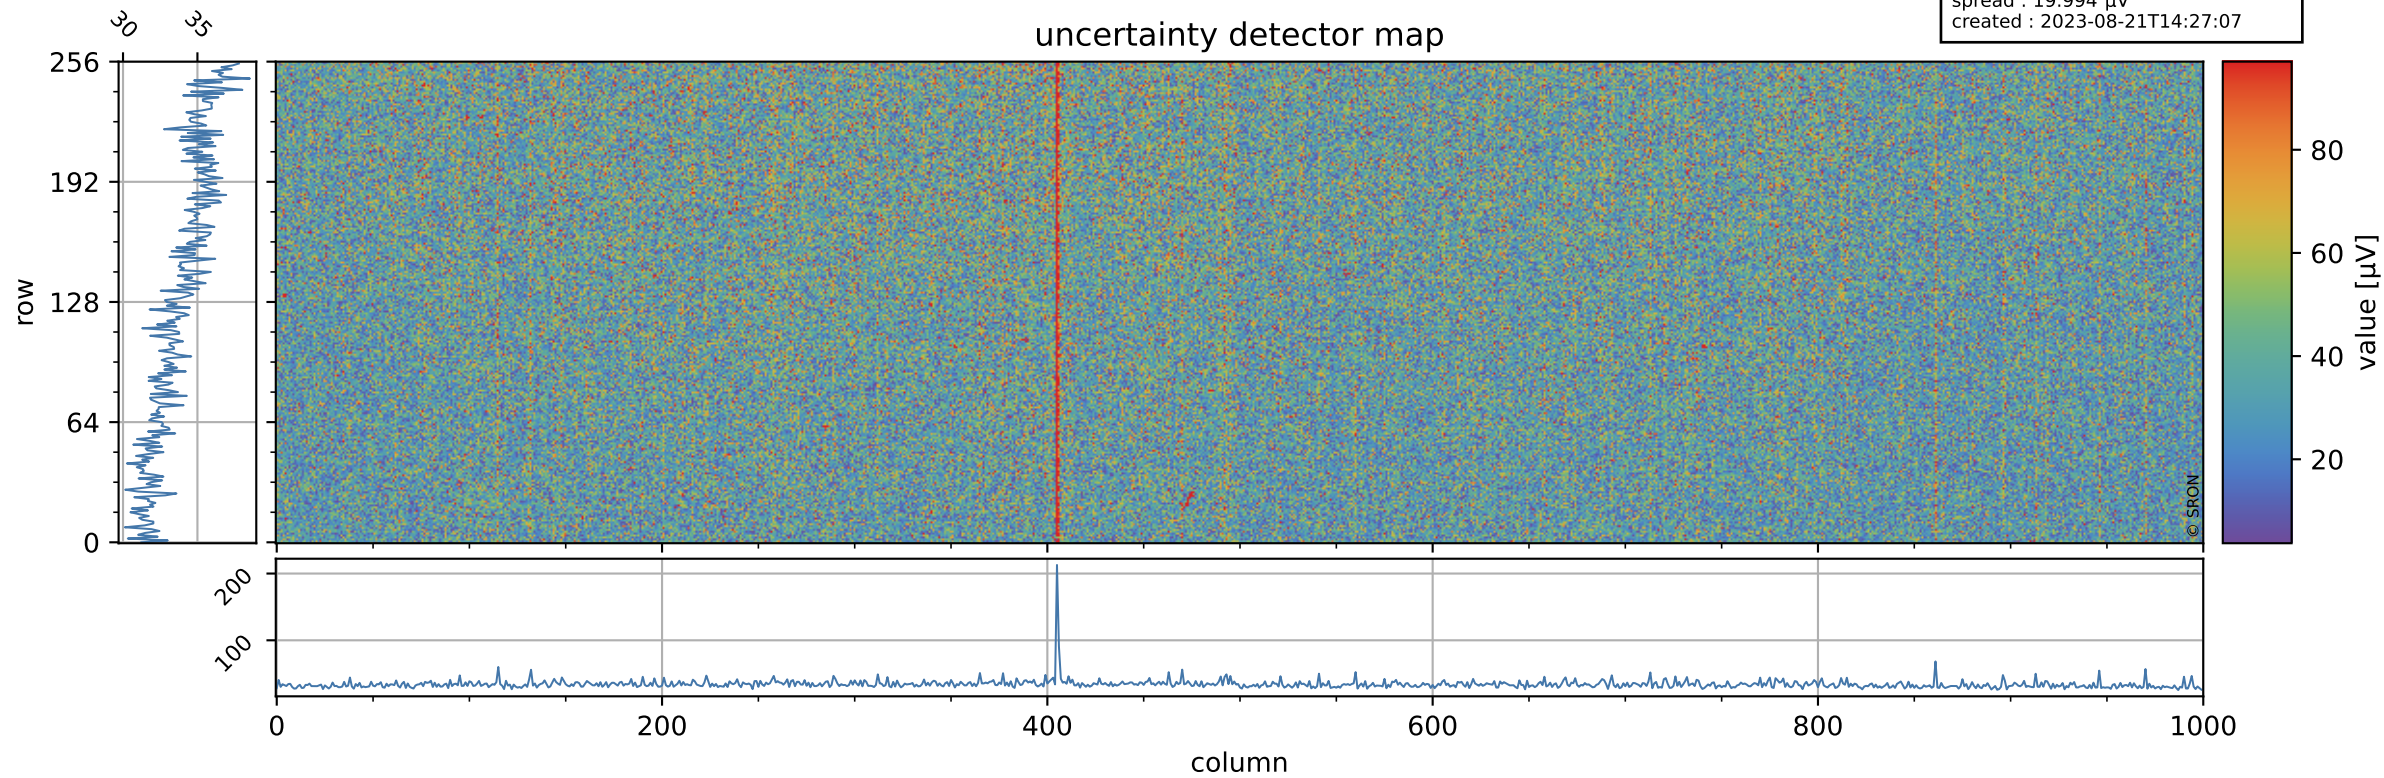

# Tropomi SWIR offset (official)

orbits : 19 in [8797, 8842]  
coverage : 2019-06-25 / 2019-06-28  
median : 0.52594 V  
spread : 0.035913 V  
created : 2023-08-21T14:27:06

## value detector map

# Tropomi SWIR offset (official)

orbits : 19 in [8797, 8842]  
coverage : 2019-06-25 / 2019-06-28  
median : 34.37  $\mu\text{V}$   
spread : 19.994  $\mu\text{V}$   
created : 2023-08-21T14:27:07

# Tropomi SWIR offset (official) ground-tracks of Sentinel-5P

orbits : 19 in [8797, 8842]  
coverage : 2019-06-25 / 2019-06-28  
created : 2023-08-21T14:27:08