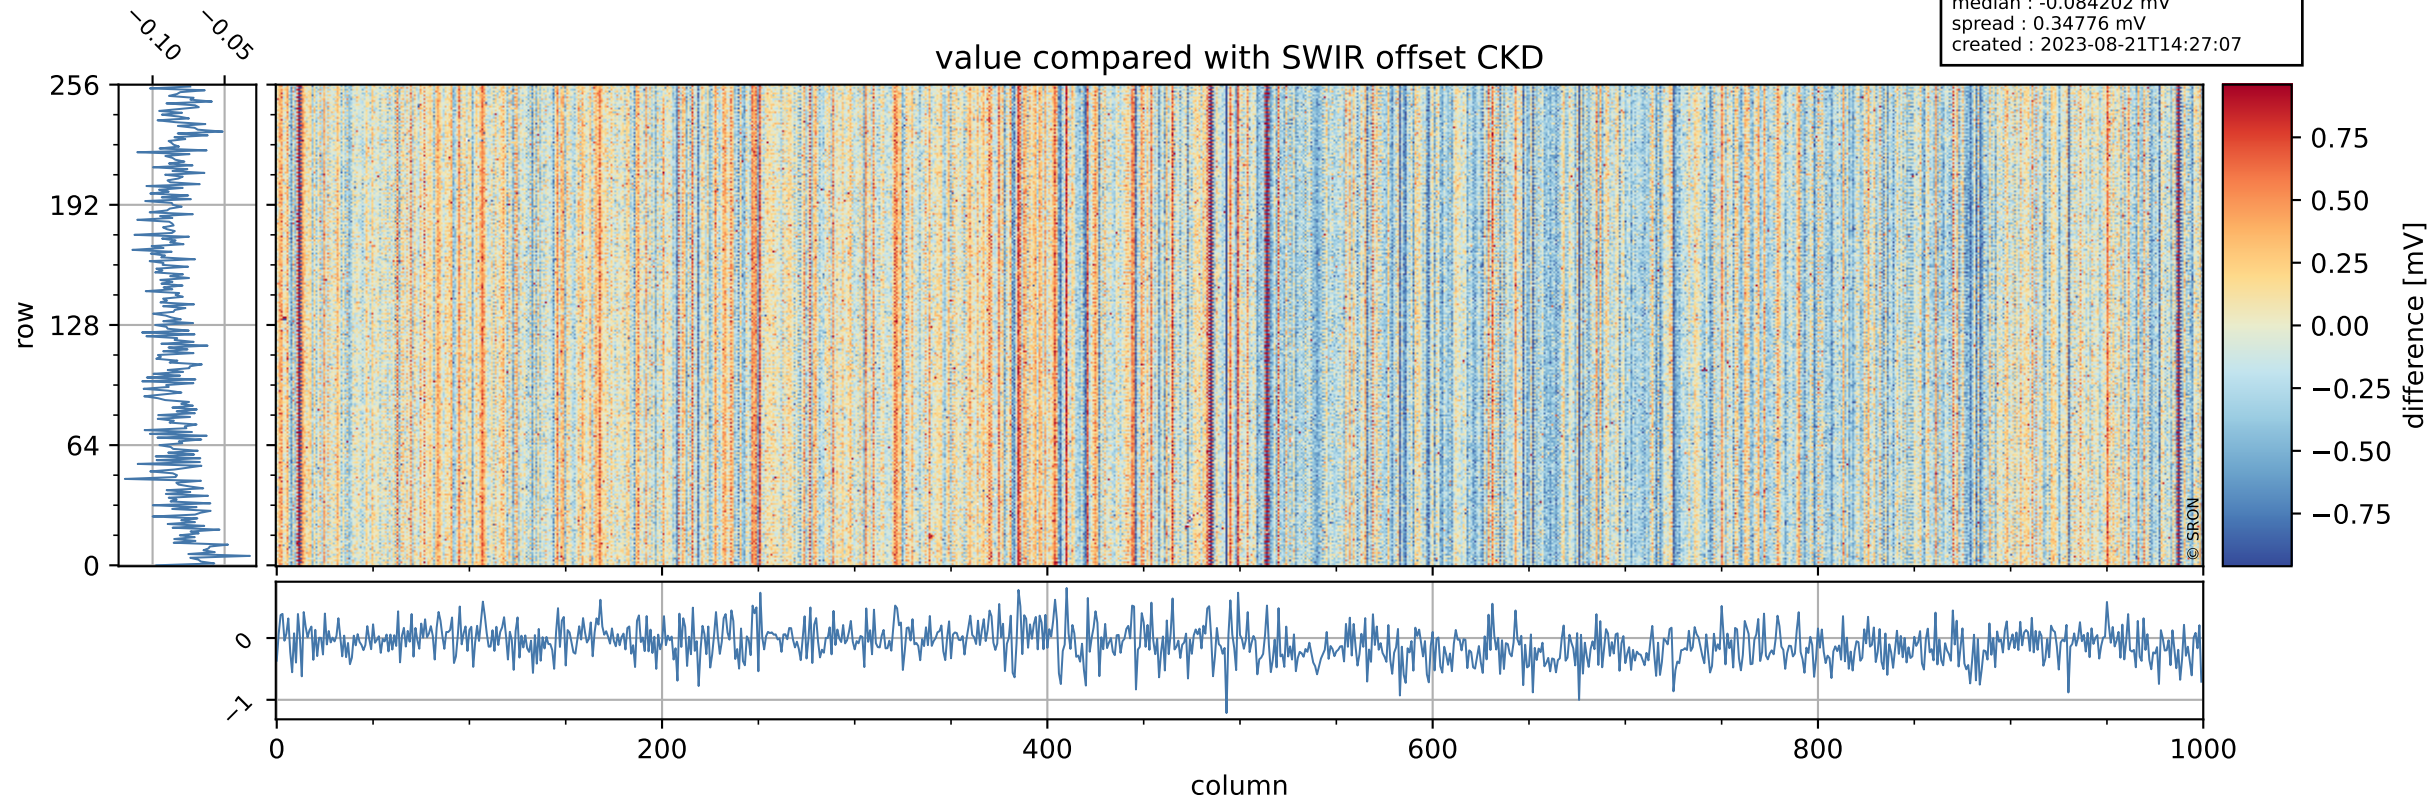

## value detector map

# Tropomi SWIR offset (official)

orbits : 19 in [8797, 8842]  
coverage : 2019-06-25 / 2019-06-28  
median : 34.37  $\mu\text{V}$   
spread : 19.994  $\mu\text{V}$   
created : 2023-08-21T14:27:07

# Tropomi SWIR offset (official) ground-tracks of Sentinel-5P

orbits : 19 in [8797, 8842]  
coverage : 2019-06-25 / 2019-06-28  
created : 2023-08-21T14:27:08

# Tropomi SWIR offset (official)

orbits : [2827, 8842]  
coverage : 2018-04-30 / 2019-06-28  
created : 2023-08-21T14:27:08