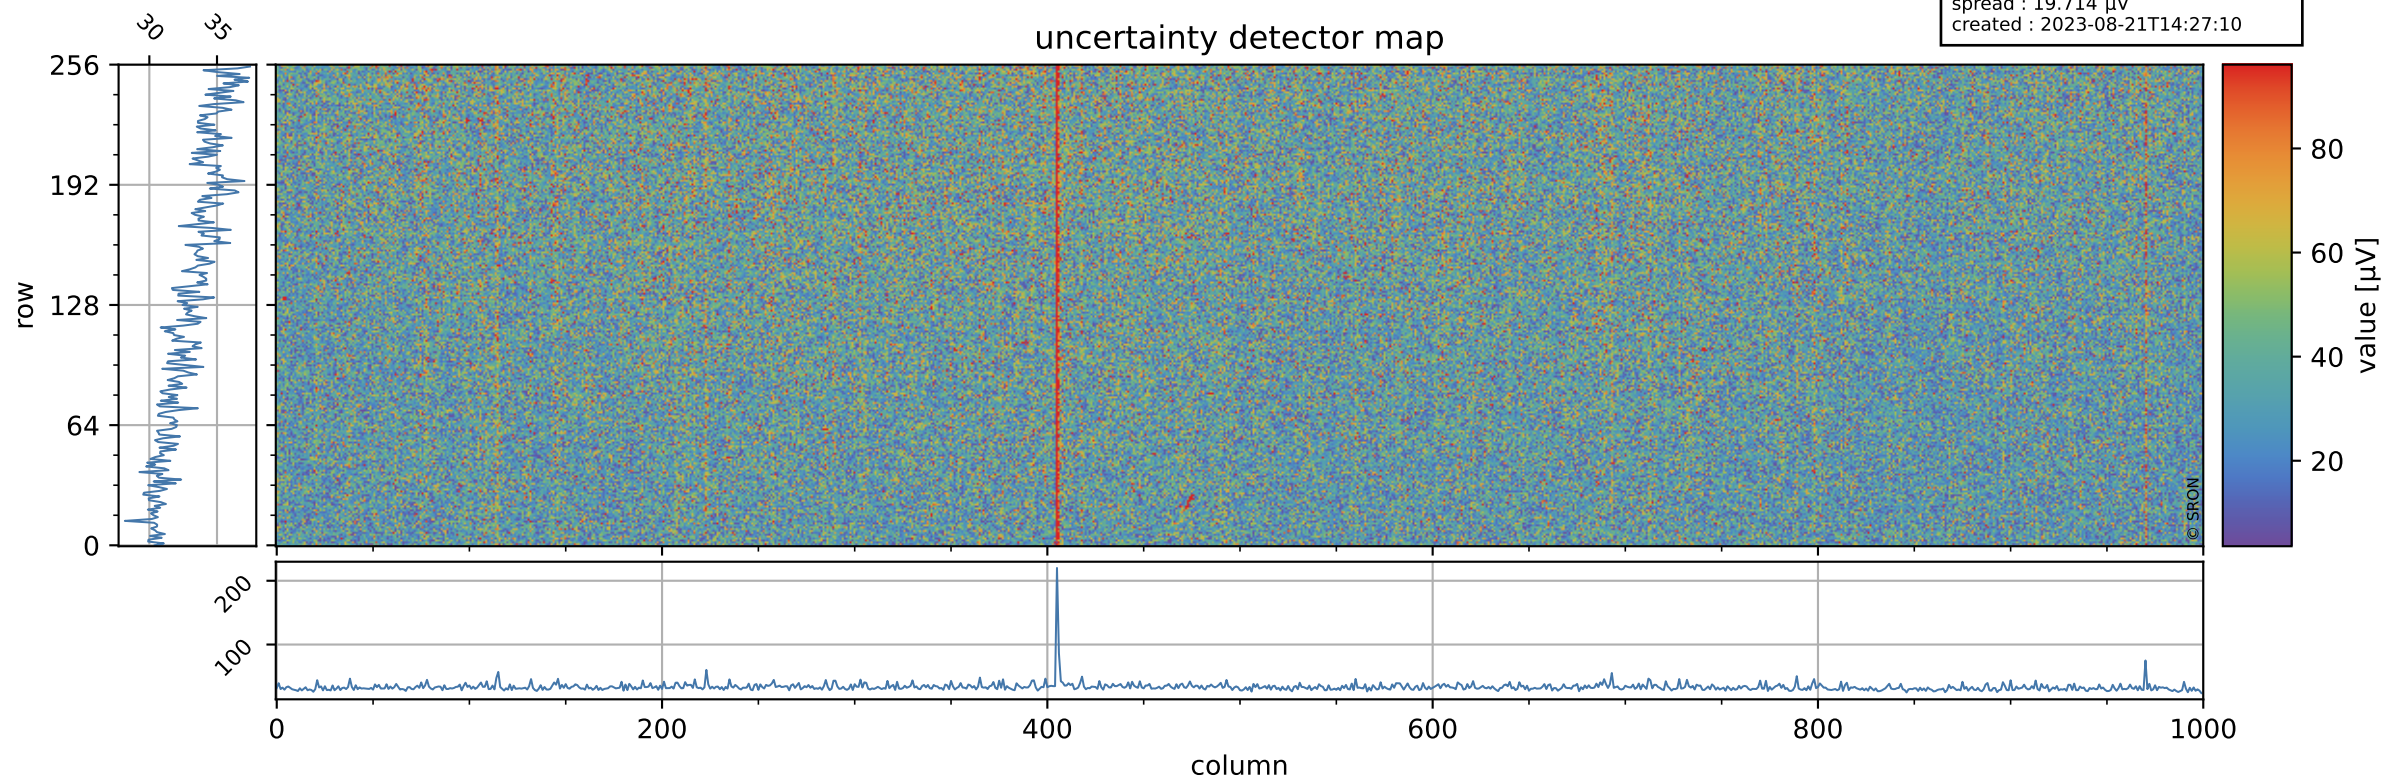

Tropomi SWIR offset (official)

orbits : 20 in [8812, 8857]
coverage : 2019-06-26 / 2019-06-29
median : 0.52595 V
spread : 0.035916 V
created : 2023-08-21T14:27:10

value detector map

Tropomi SWIR offset (official)

orbits : 20 in [8812, 8857]
coverage : 2019-06-26 / 2019-06-29
median : 33.606 μV
spread : 19.714 μV
created : 2023-08-21T14:27:10

Tropomi SWIR offset (official)

orbits : 20 in [8812, 8857]
coverage : 2019-06-26 / 2019-06-29
median : -0.074622 mV
spread : 0.34824 mV
created : 2023-08-21T14:27:11

value compared with SWIR offset CKD

Tropomi SWIR offset (official) ground-tracks of Sentinel-5P

orbits : 20 in [8812, 8857]
coverage : 2019-06-26 / 2019-06-29
created : 2023-08-21T14:27:11

Tropomi SWIR offset (official)

orbits : [2827, 8857]
coverage : 2018-04-30 / 2019-06-29
created : 2023-08-21T14:27:11

trend of detector median & temperatures