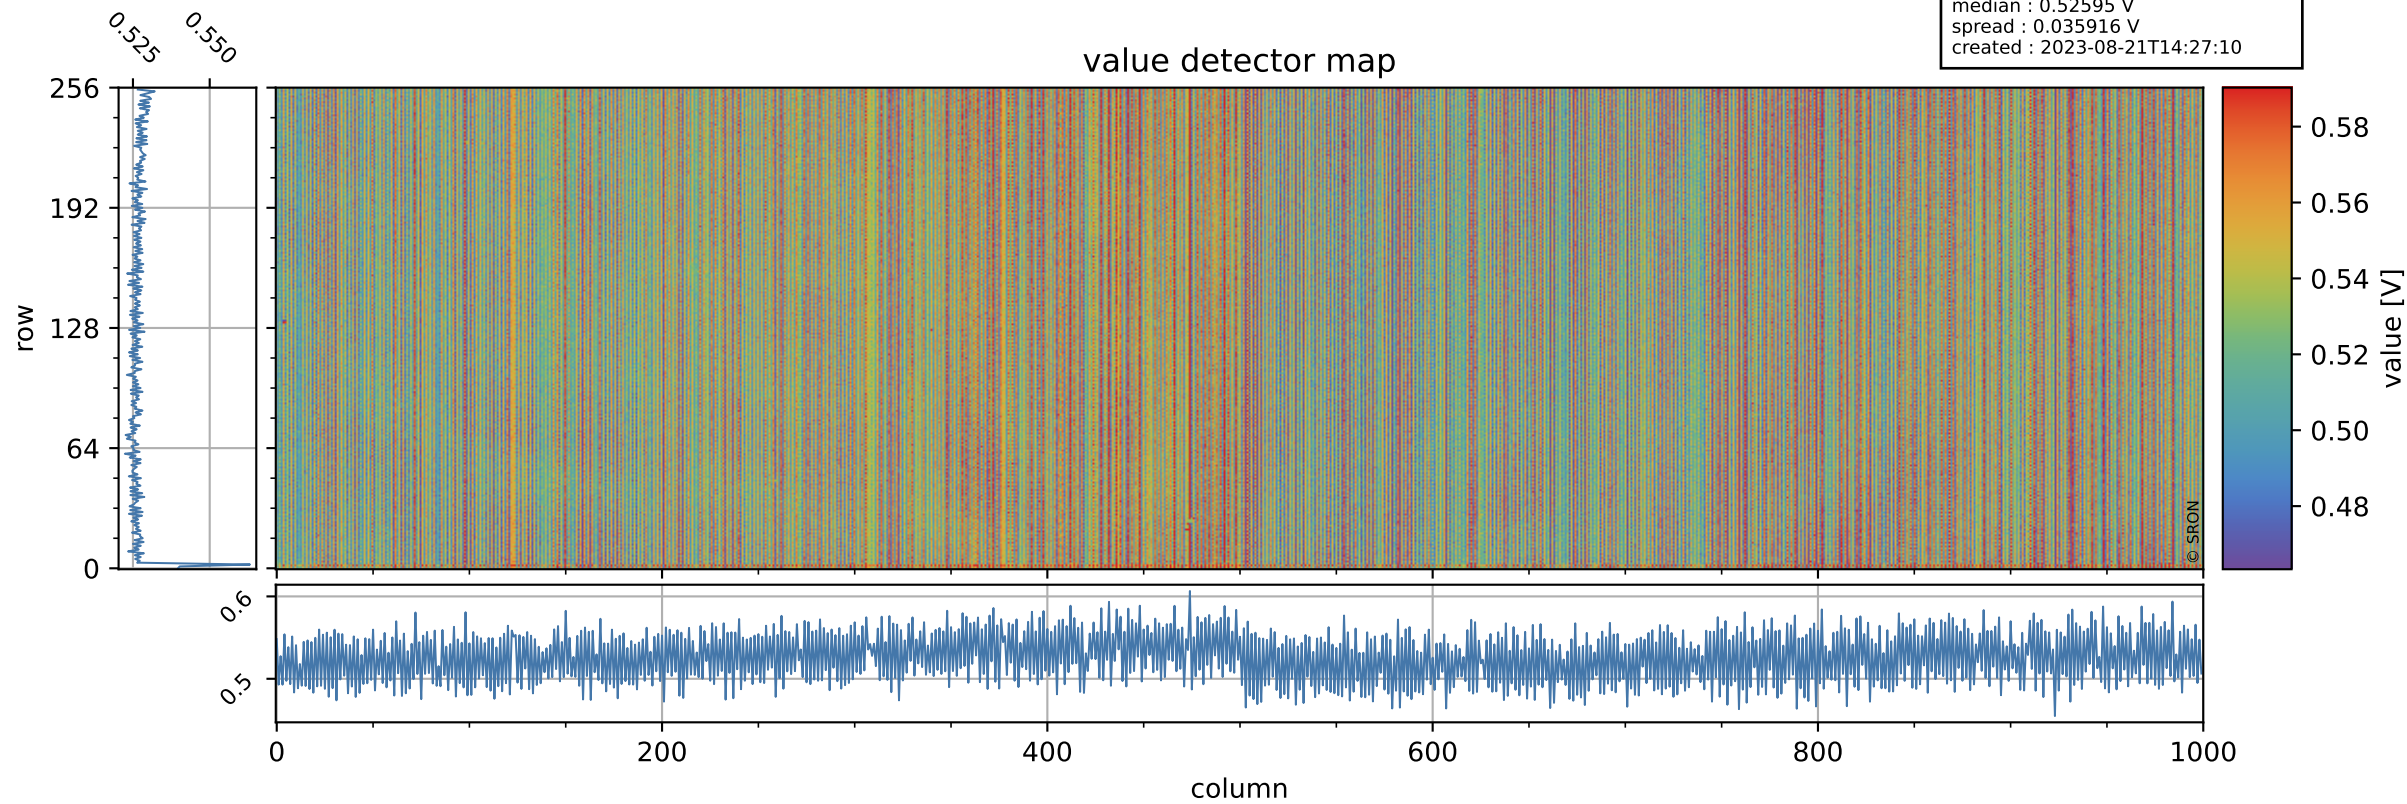

Tropomi SWIR offset (official)

orbits : 20 in [8812, 8857]
coverage : 2019-06-26 / 2019-06-29
median : 0.52595 V
spread : 0.035916 V
created : 2023-08-21T14:27:10

value detector map

Tropomi SWIR offset (official)

orbits : 20 in [8812, 8857]
coverage : 2019-06-26 / 2019-06-29
median : 33.606 μV
spread : 19.714 μV
created : 2023-08-21T14:27:10

Tropomi SWIR offset (official)

orbits : 20 in [8812, 8857]
coverage : 2019-06-26 / 2019-06-29
median : -0.074622 mV
spread : 0.34824 mV
created : 2023-08-21T14:27:11

value compared with SWIR offset CKD

Tropomi SWIR offset (official) ground-tracks of Sentinel-5P

orbits : 20 in [8812, 8857]
coverage : 2019-06-26 / 2019-06-29
created : 2023-08-21T14:27:11

Tropomi SWIR offset (official)

orbits : [2827, 8857]
coverage : 2018-04-30 / 2019-06-29
created : 2023-08-21T14:27:11

trend of detector median & temperatures