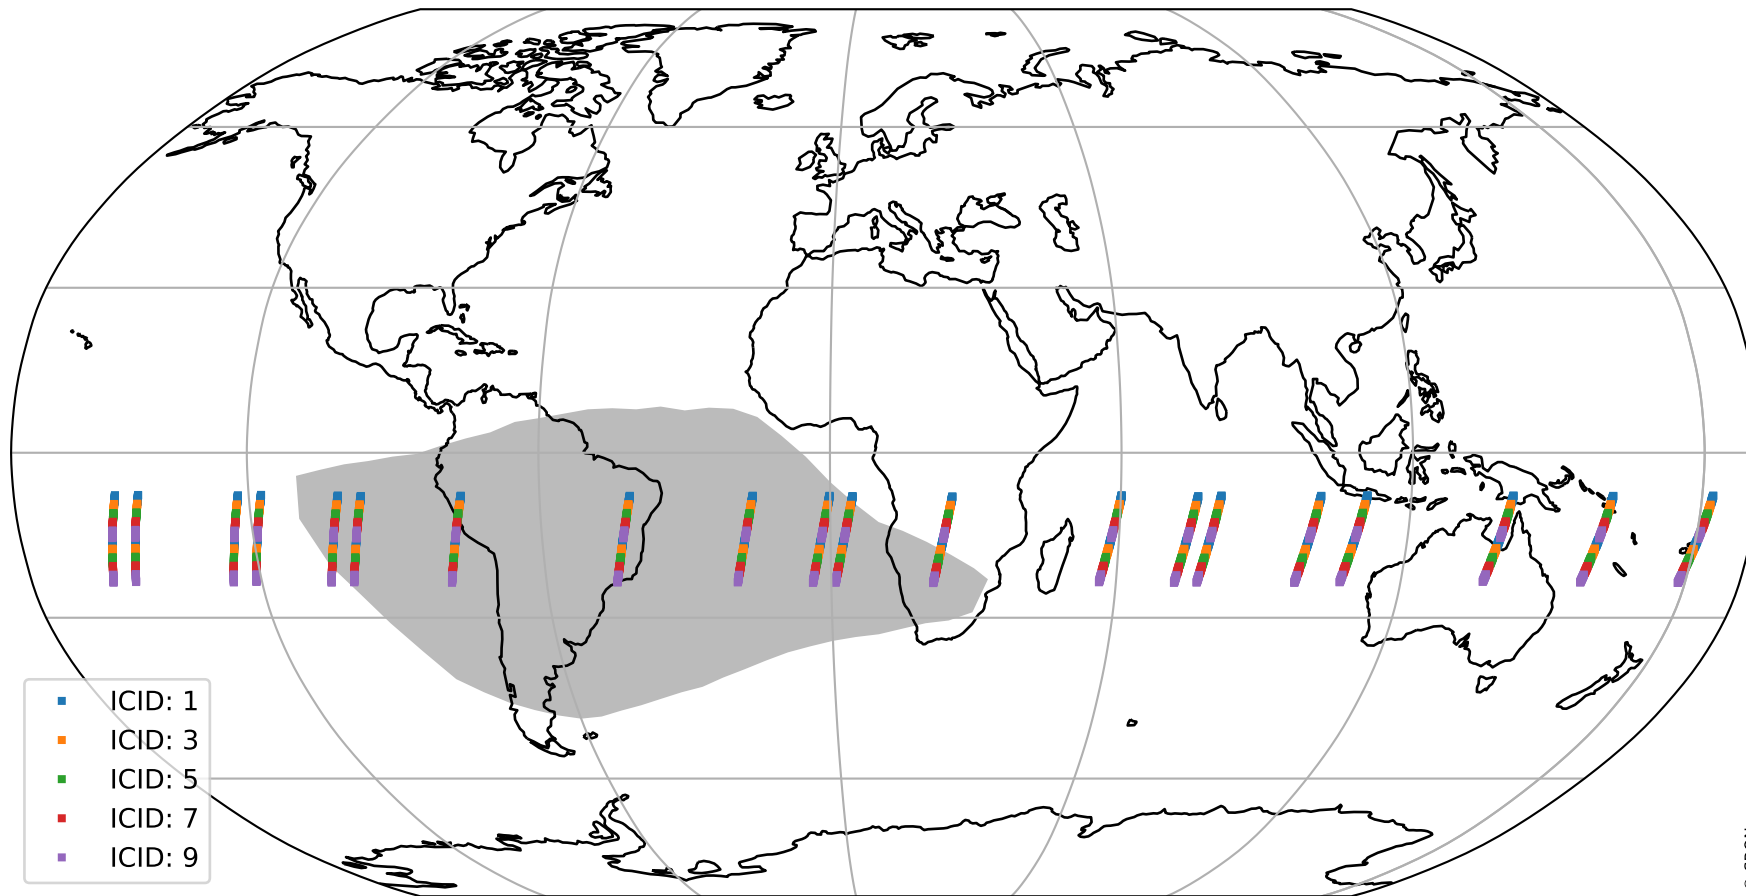

Tropomi SWIR offset (official)

orbits : 20 in [8812, 8857]
coverage : 2019-06-26 / 2019-06-29
median : 0.52595 V
spread : 0.035916 V
created : 2023-08-21T14:27:10

value detector map

Tropomi SWIR offset (official)

orbits : 20 in [8812, 8857]
coverage : 2019-06-26 / 2019-06-29
median : 33.606 μV
spread : 19.714 μV
created : 2023-08-21T14:27:10

Tropomi SWIR offset (official)

orbits : 20 in [8812, 8857]
coverage : 2019-06-26 / 2019-06-29
median : -0.074622 mV
spread : 0.34824 mV
created : 2023-08-21T14:27:11

value compared with SWIR offset CKD

Tropomi SWIR offset (official) ground-tracks of Sentinel-5P

orbits : 20 in [8812, 8857]
coverage : 2019-06-26 / 2019-06-29
created : 2023-08-21T14:27:11

Tropomi SWIR offset (official)

orbits : [2827, 8857]
coverage : 2018-04-30 / 2019-06-29
created : 2023-08-21T14:27:11

trend of detector median & temperatures