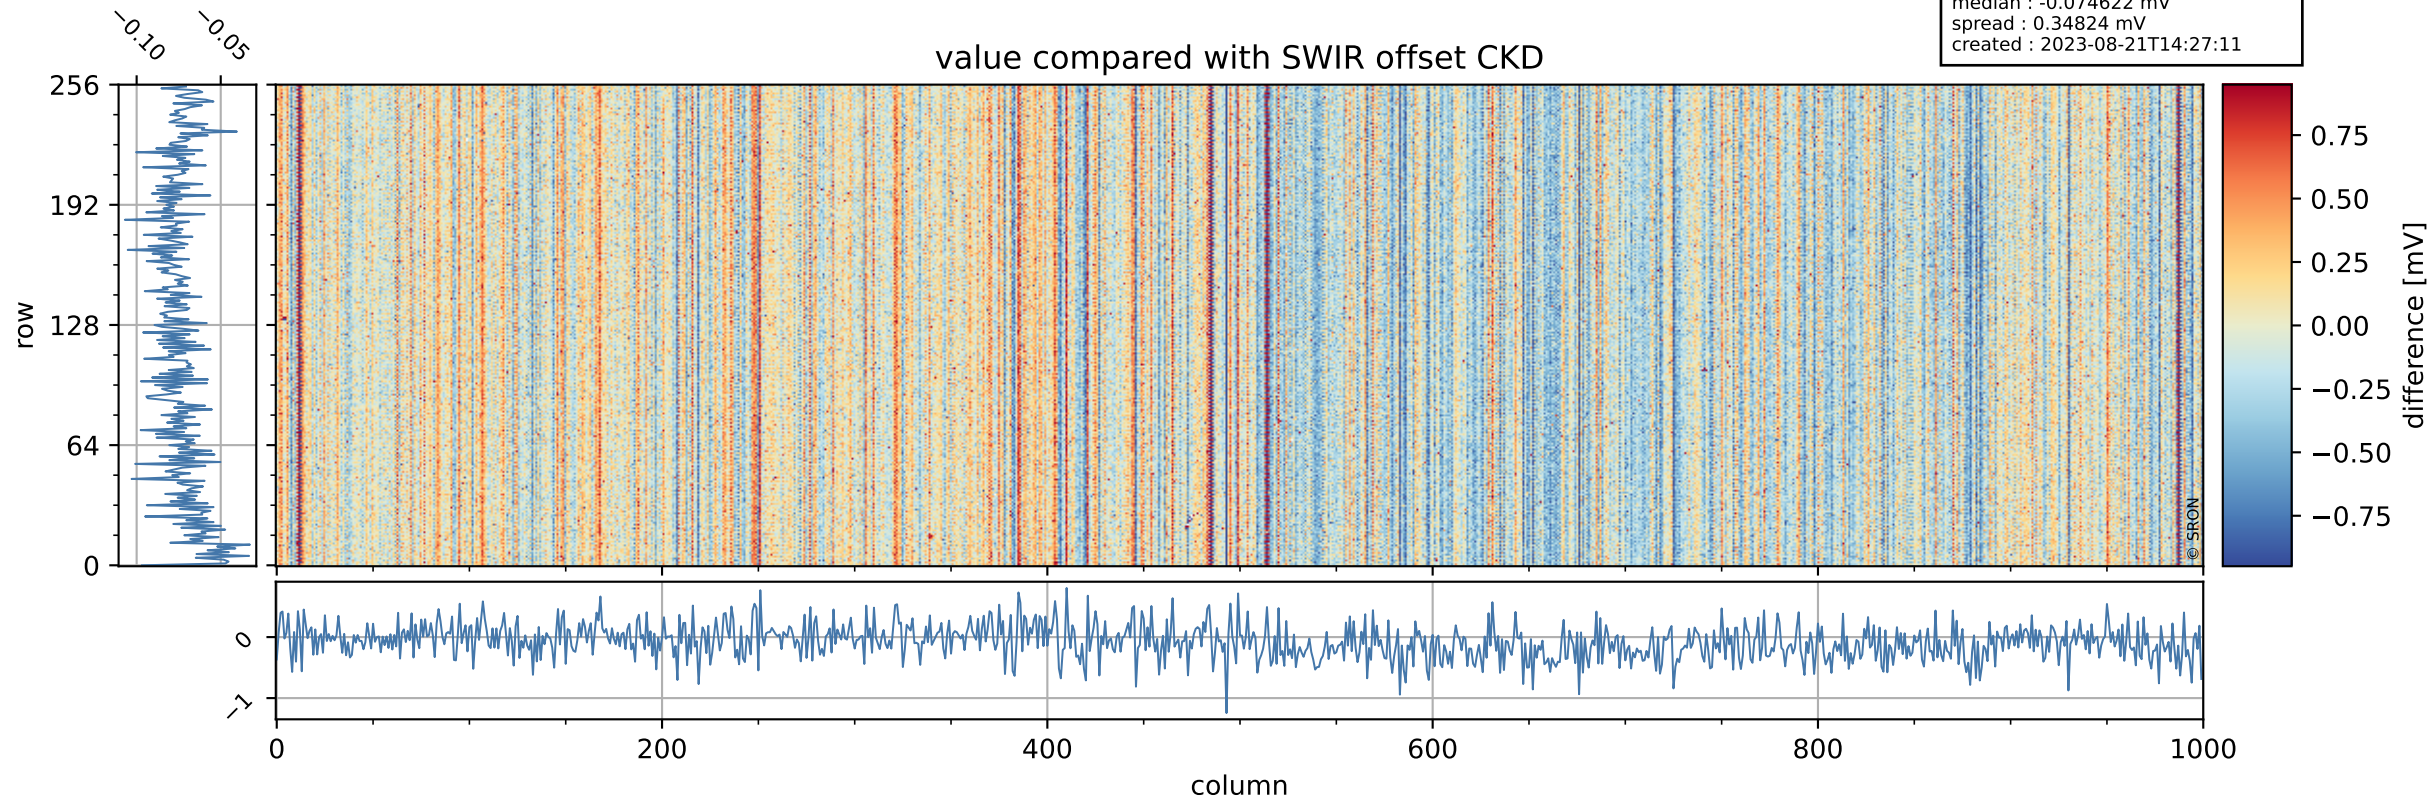

Tropomi SWIR offset (official)

orbits : 20 in [8812, 8857]
coverage : 2019-06-26 / 2019-06-29
median : 0.52595 V
spread : 0.035916 V
created : 2023-08-21T14:27:10

value detector map

Tropomi SWIR offset (official)

orbits : 20 in [8812, 8857]
coverage : 2019-06-26 / 2019-06-29
median : 33.606 μV
spread : 19.714 μV
created : 2023-08-21T14:27:10

Tropomi SWIR offset (official)

orbits : 20 in [8812, 8857]
coverage : 2019-06-26 / 2019-06-29
median : -0.074622 mV
spread : 0.34824 mV
created : 2023-08-21T14:27:11

value compared with SWIR offset CKD

Tropomi SWIR offset (official) ground-tracks of Sentinel-5P

orbits : 20 in [8812, 8857]
coverage : 2019-06-26 / 2019-06-29
created : 2023-08-21T14:27:11

Tropomi SWIR offset (official)

orbits : [2827, 8857]
coverage : 2018-04-30 / 2019-06-29
created : 2023-08-21T14:27:11

trend of detector median & temperatures