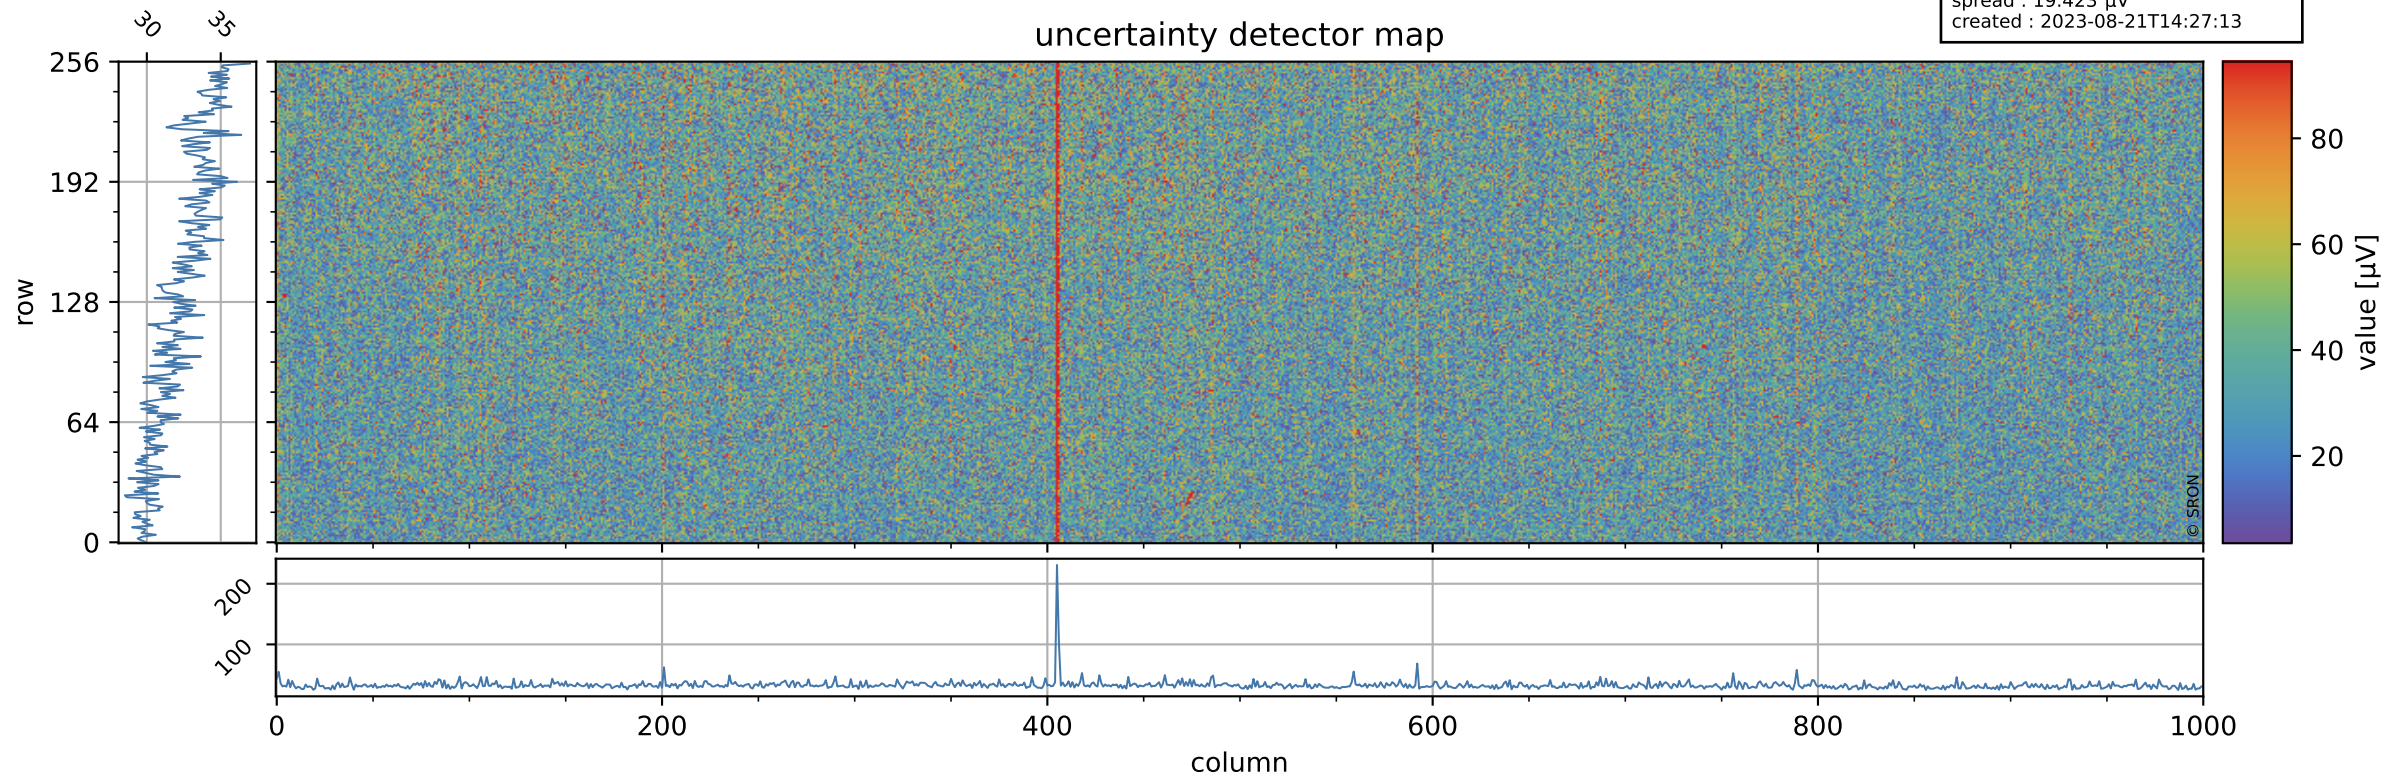

Tropomi SWIR offset (official)

orbits : 19 in [8827, 8872]
coverage : 2019-06-27 / 2019-06-30
median : 0.52595 V
spread : 0.035918 V
created : 2023-08-21T14:27:13

value detector map

Tropomi SWIR offset (official)

orbits : 19 in [8827, 8872]
coverage : 2019-06-27 / 2019-06-30
median : 32.875 μV
spread : 19.423 μV
created : 2023-08-21T14:27:13

Tropomi SWIR offset (official)

value compared with SWIR offset CKD

orbits : 19 in [8827, 8872]
coverage : 2019-06-27 / 2019-06-30
median : -0.067654 mV
spread : 0.34685 mV
created : 2023-08-21T14:27:14

Tropomi SWIR offset (official) ground-tracks of Sentinel-5P

orbits : 19 in [8827, 8872]
coverage : 2019-06-27 / 2019-06-30
created : 2023-08-21T14:27:14

Tropomi SWIR offset (official)

orbits : [2827, 8872]
coverage : 2018-04-30 / 2019-06-30
created : 2023-08-21T14:27:15

trend of detector median & temperatures