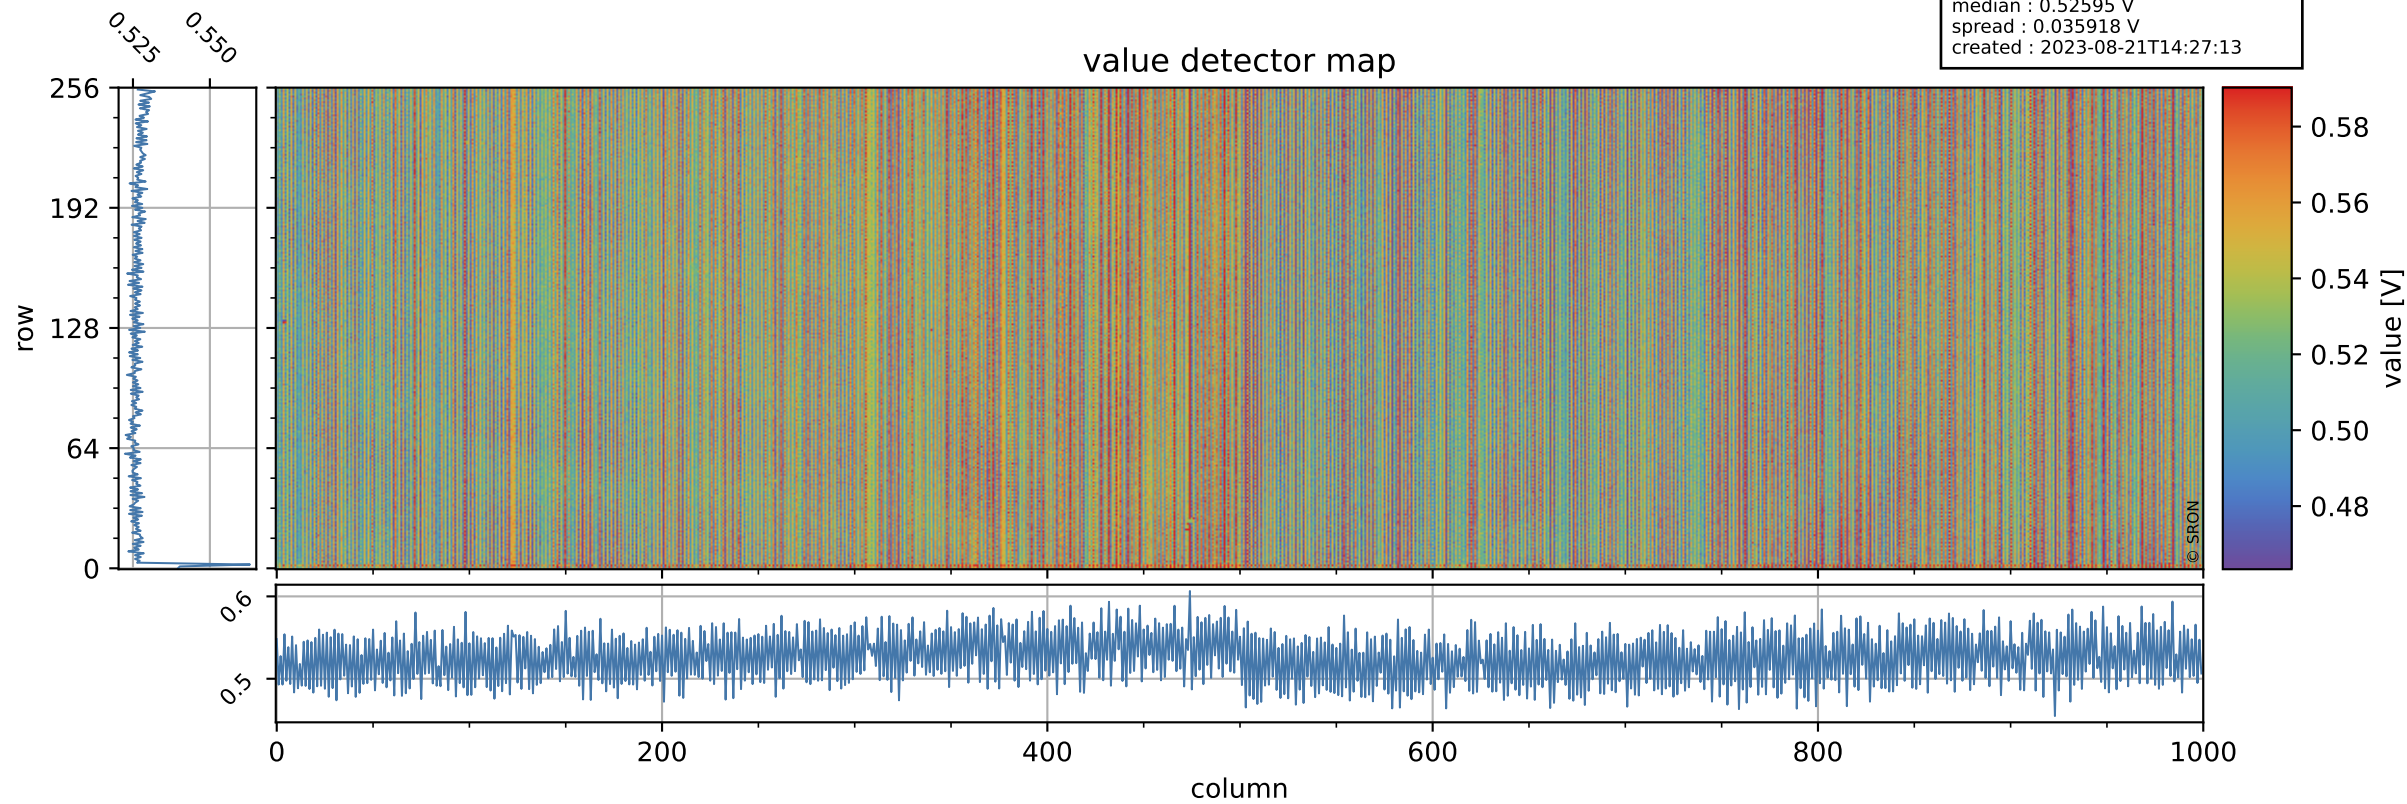

Tropomi SWIR offset (official)

orbits : 19 in [8827, 8872]
coverage : 2019-06-27 / 2019-06-30
median : 0.52595 V
spread : 0.035918 V
created : 2023-08-21T14:27:13

value detector map

Tropomi SWIR offset (official)

orbits : 19 in [8827, 8872]
coverage : 2019-06-27 / 2019-06-30
median : 32.875 μV
spread : 19.423 μV
created : 2023-08-21T14:27:13

Tropomi SWIR offset (official)

value compared with SWIR offset CKD

orbits : 19 in [8827, 8872]
coverage : 2019-06-27 / 2019-06-30
median : -0.067654 mV
spread : 0.34685 mV
created : 2023-08-21T14:27:14

Tropomi SWIR offset (official) ground-tracks of Sentinel-5P

orbits : 19 in [8827, 8872]
coverage : 2019-06-27 / 2019-06-30
created : 2023-08-21T14:27:14

Tropomi SWIR offset (official)

orbits : [2827, 8872]
coverage : 2018-04-30 / 2019-06-30
created : 2023-08-21T14:27:15

trend of detector median & temperatures