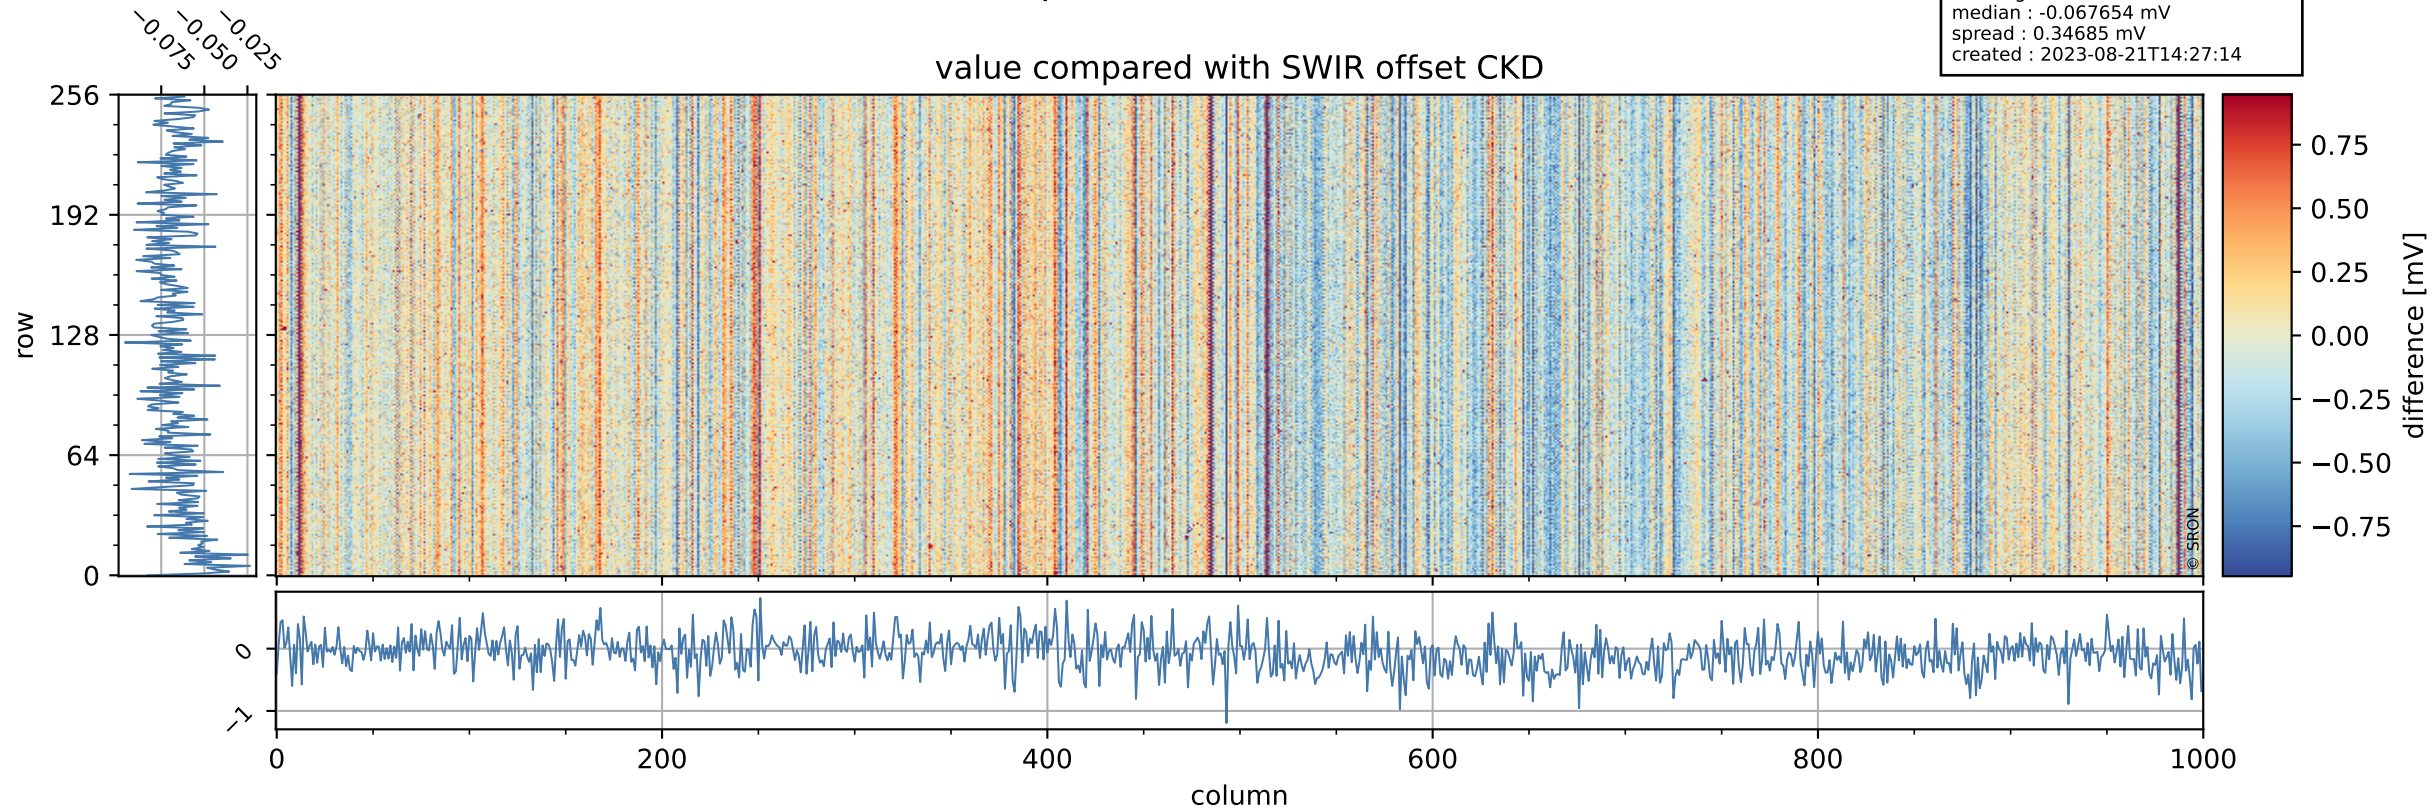

Tropomi SWIR offset (official)

orbits : 19 in [8827, 8872]
coverage : 2019-06-27 / 2019-06-30
median : 0.52595 V
spread : 0.035918 V
created : 2023-08-21T14:27:13

value detector map

Tropomi SWIR offset (official)

orbits : 19 in [8827, 8872]
coverage : 2019-06-27 / 2019-06-30
median : 32.875 μV
spread : 19.423 μV
created : 2023-08-21T14:27:13

Tropomi SWIR offset (official)

value compared with SWIR offset CKD

orbits : 19 in [8827, 8872]
coverage : 2019-06-27 / 2019-06-30
median : -0.067654 mV
spread : 0.34685 mV
created : 2023-08-21T14:27:14

Tropomi SWIR offset (official) ground-tracks of Sentinel-5P

orbits : 19 in [8827, 8872]
coverage : 2019-06-27 / 2019-06-30
created : 2023-08-21T14:27:14

Tropomi SWIR offset (official)

orbits : [2827, 8872]
coverage : 2018-04-30 / 2019-06-30
created : 2023-08-21T14:27:15

trend of detector median & temperatures