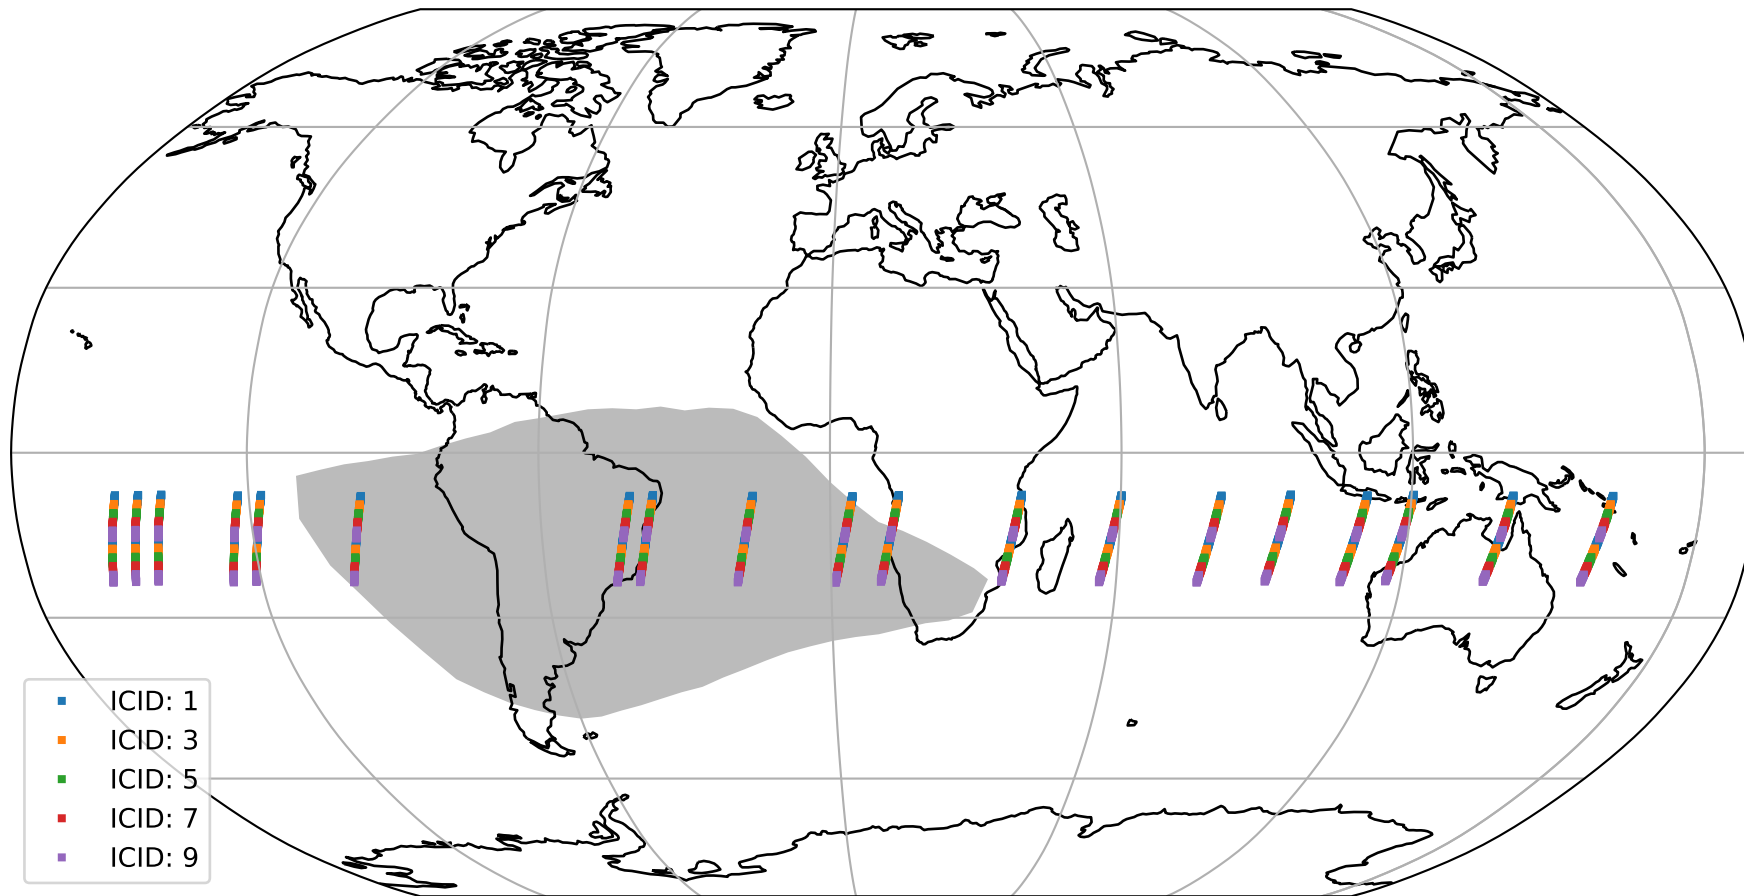

Tropomi SWIR offset (official)

orbits : 19 in [8827, 8872]
coverage : 2019-06-27 / 2019-06-30
median : 0.52595 V
spread : 0.035918 V
created : 2023-08-21T14:27:13

value detector map

Tropomi SWIR offset (official)

orbits : 19 in [8827, 8872]
coverage : 2019-06-27 / 2019-06-30
median : 32.875 μV
spread : 19.423 μV
created : 2023-08-21T14:27:13

Tropomi SWIR offset (official)

value compared with SWIR offset CKD

orbits : 19 in [8827, 8872]
coverage : 2019-06-27 / 2019-06-30
median : -0.067654 mV
spread : 0.34685 mV
created : 2023-08-21T14:27:14

Tropomi SWIR offset (official) ground-tracks of Sentinel-5P

orbits : 19 in [8827, 8872]
coverage : 2019-06-27 / 2019-06-30
created : 2023-08-21T14:27:14

Tropomi SWIR offset (official)

orbits : [2827, 8872]
coverage : 2018-04-30 / 2019-06-30
created : 2023-08-21T14:27:15