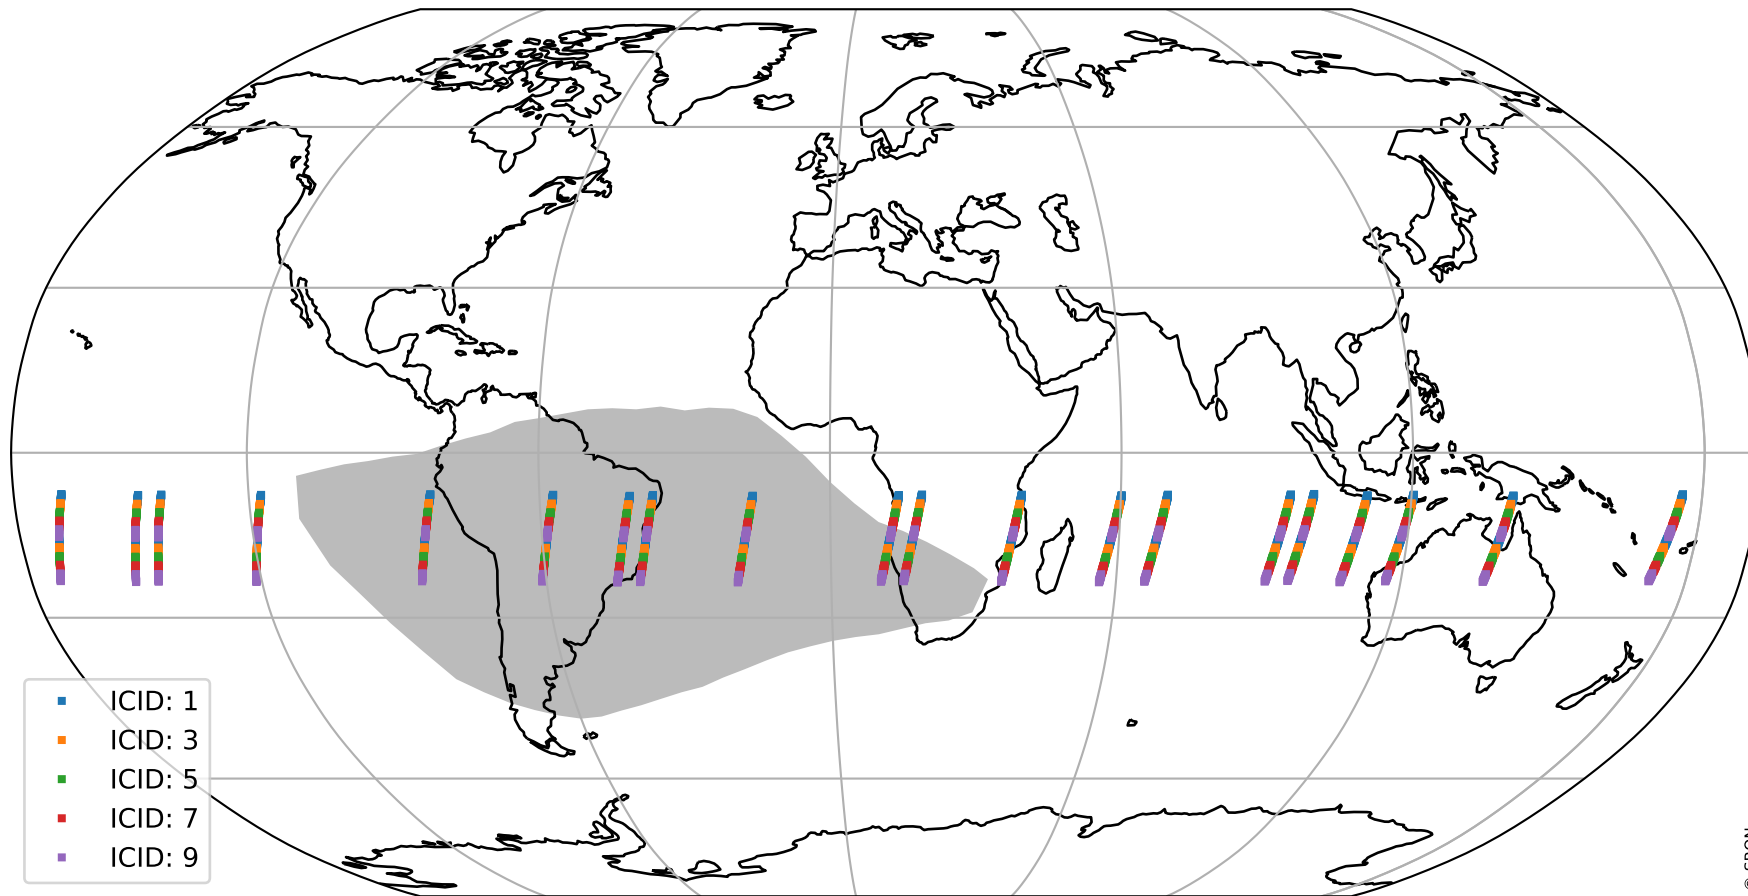

# Tropomi SWIR offset (official)

orbits : 20 in [8842, 8887]  
coverage : 2019-06-28 / 2019-07-01  
median : 33.144  $\mu\text{V}$   
spread : 19.626  $\mu\text{V}$   
created : 2023-08-21T14:27:16

# Tropomi SWIR offset (official)

orbits : 20 in [8842, 8887]  
coverage : 2019-06-28 / 2019-07-01  
median : -0.068422 mV  
spread : 0.34992 mV  
created : 2023-08-21T14:27:17

value compared with SWIR offset CKD

# Tropomi SWIR offset (official) ground-tracks of Sentinel-5P

orbits : 20 in [8842, 8887]  
coverage : 2019-06-28 / 2019-07-01  
created : 2023-08-21T14:27:17

# Tropomi SWIR offset (official)

orbits : [2827, 8887]  
coverage : 2018-04-30 / 2019-07-01  
created : 2023-08-21T14:27:18