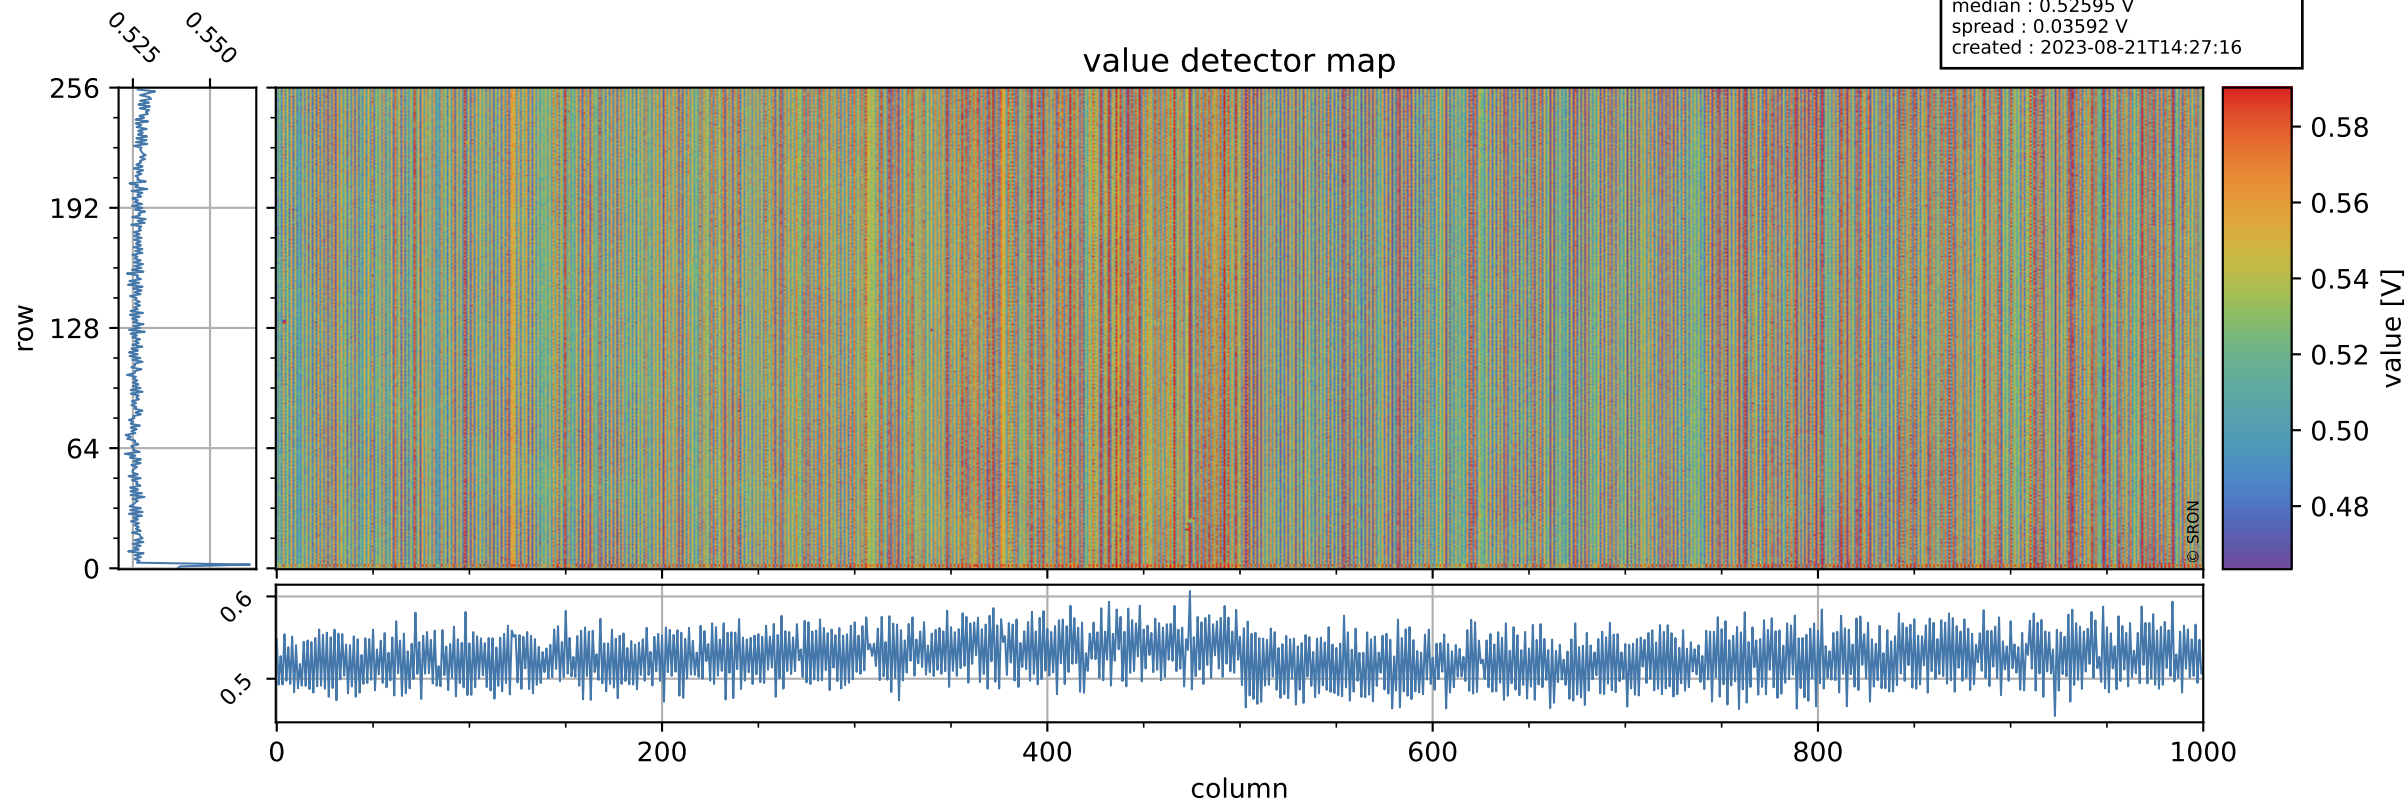

# Tropomi SWIR offset (official)

orbits : 20 in [8842, 8887]  
coverage : 2019-06-28 / 2019-07-01  
median : 0.52595 V  
spread : 0.03592 V  
created : 2023-08-21T14:27:16

## value detector map

# Tropomi SWIR offset (official)

orbits : 20 in [8842, 8887]  
coverage : 2019-06-28 / 2019-07-01  
median : 33.144  $\mu\text{V}$   
spread : 19.626  $\mu\text{V}$   
created : 2023-08-21T14:27:16

# Tropomi SWIR offset (official) ground-tracks of Sentinel-5P

orbits : 20 in [8842, 8887]  
coverage : 2019-06-28 / 2019-07-01  
created : 2023-08-21T14:27:17