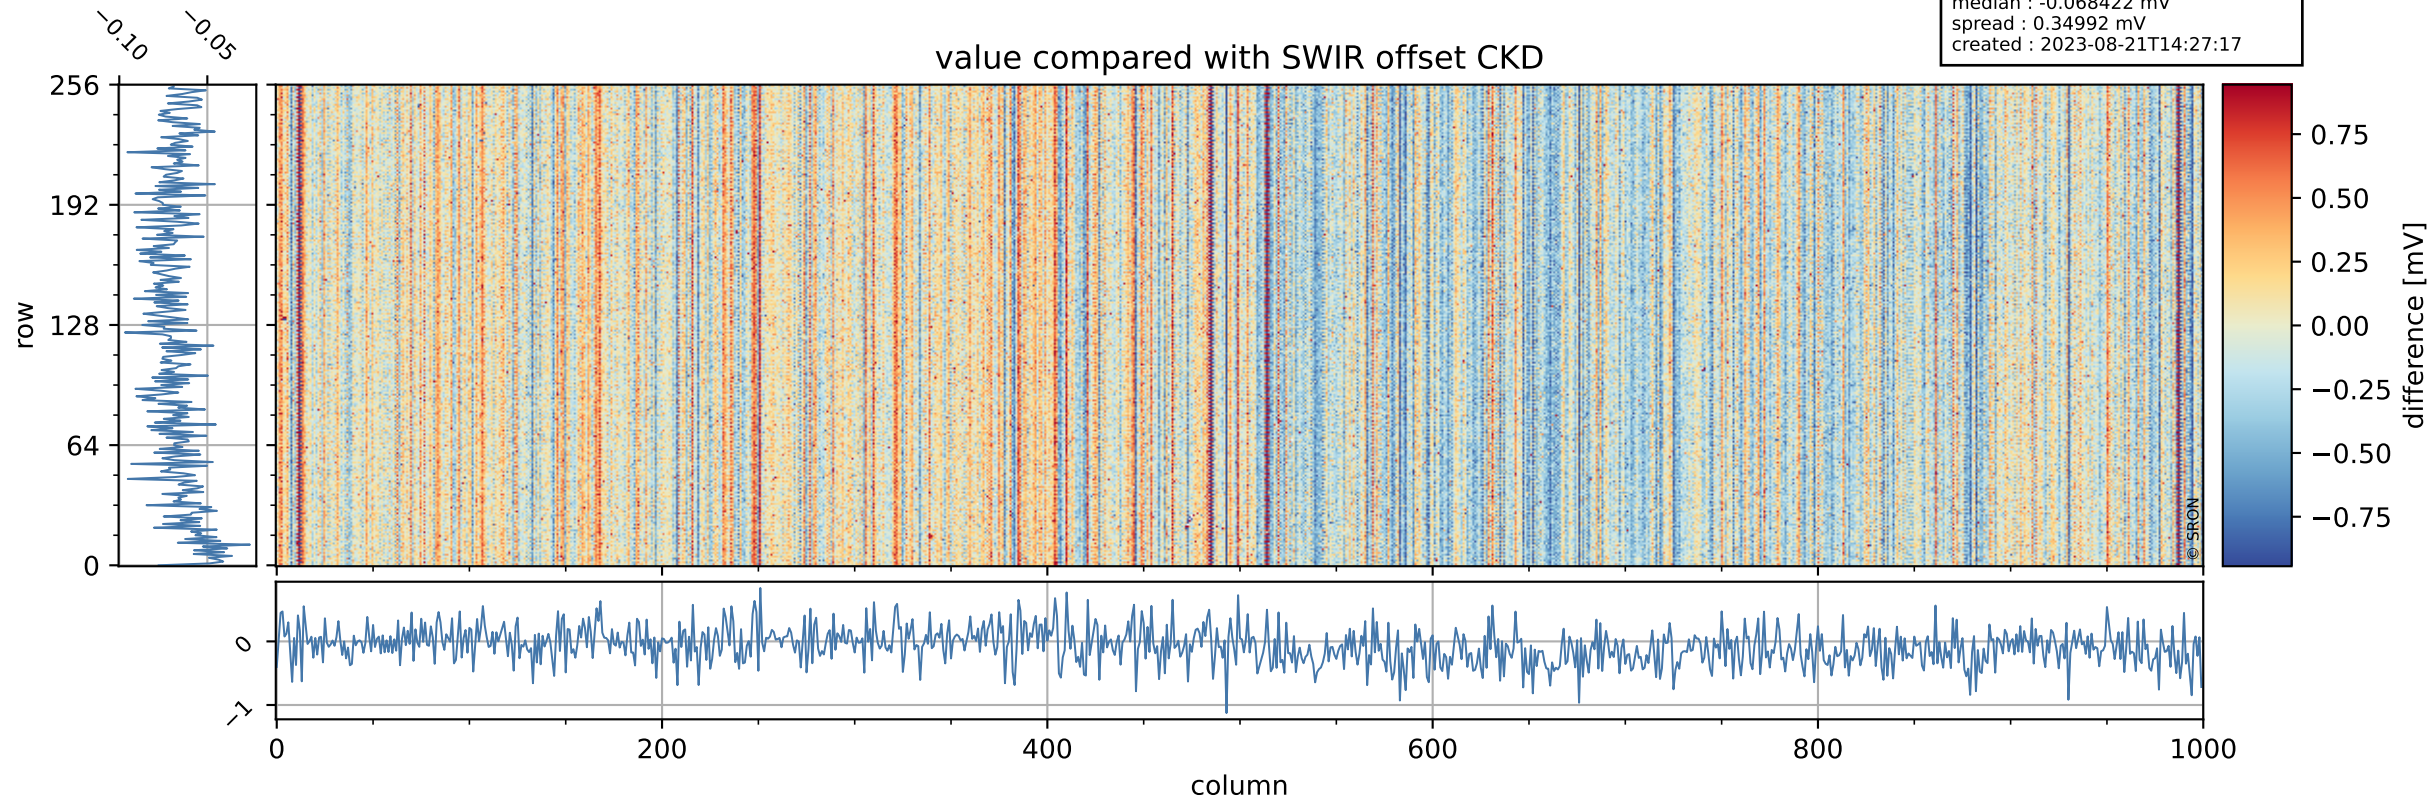

## value detector map

# Tropomi SWIR offset (official)

orbits : 20 in [8842, 8887]  
coverage : 2019-06-28 / 2019-07-01  
median : 33.144  $\mu\text{V}$   
spread : 19.626  $\mu\text{V}$   
created : 2023-08-21T14:27:16

# Tropomi SWIR offset (official)

orbits : 20 in [8842, 8887]  
coverage : 2019-06-28 / 2019-07-01  
median : -0.068422 mV  
spread : 0.34992 mV  
created : 2023-08-21T14:27:17

value compared with SWIR offset CKD

# Tropomi SWIR offset (official) ground-tracks of Sentinel-5P

orbits : 20 in [8842, 8887]  
coverage : 2019-06-28 / 2019-07-01  
created : 2023-08-21T14:27:17