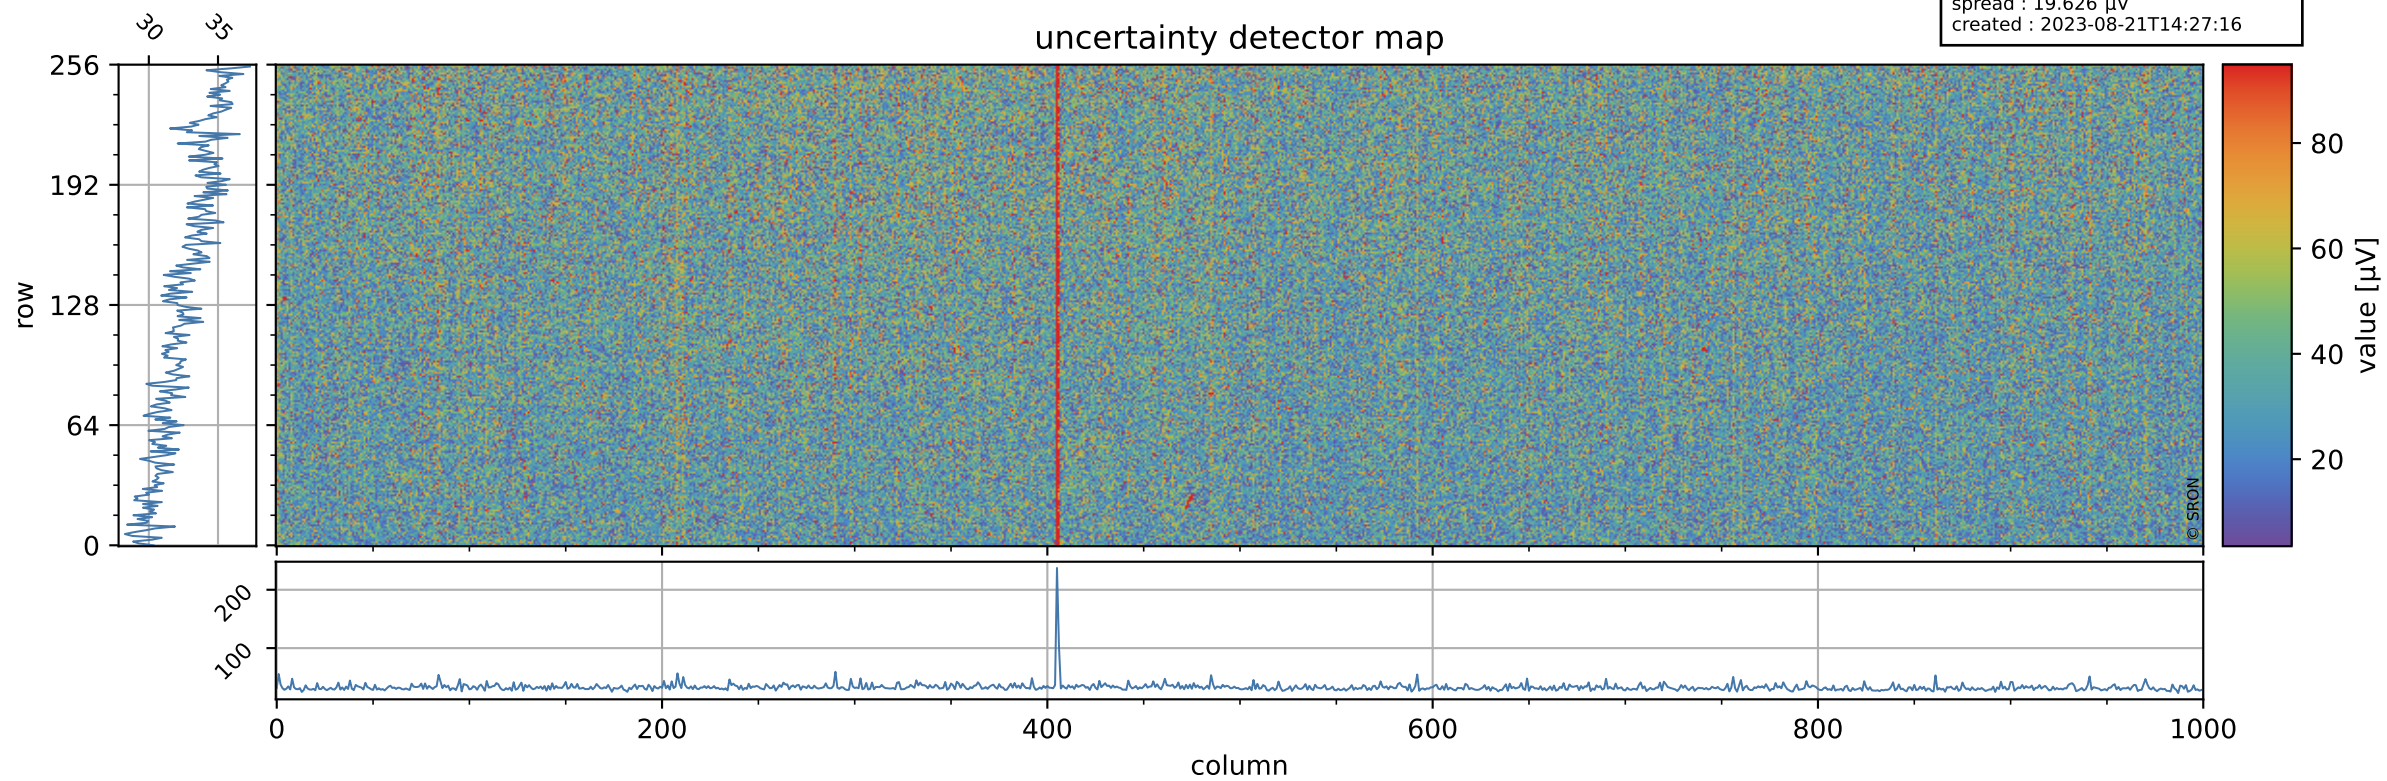

# Tropomi SWIR offset (official)

orbits : 20 in [8842, 8887]  
coverage : 2019-06-28 / 2019-07-01  
median : 0.52595 V  
spread : 0.03592 V  
created : 2023-08-21T14:27:16

## value detector map

# Tropomi SWIR offset (official)

orbits : 20 in [8842, 8887]  
coverage : 2019-06-28 / 2019-07-01  
median : 33.144  $\mu\text{V}$   
spread : 19.626  $\mu\text{V}$   
created : 2023-08-21T14:27:16

# Tropomi SWIR offset (official) ground-tracks of Sentinel-5P

orbits : 20 in [8842, 8887]  
coverage : 2019-06-28 / 2019-07-01  
created : 2023-08-21T14:27:17