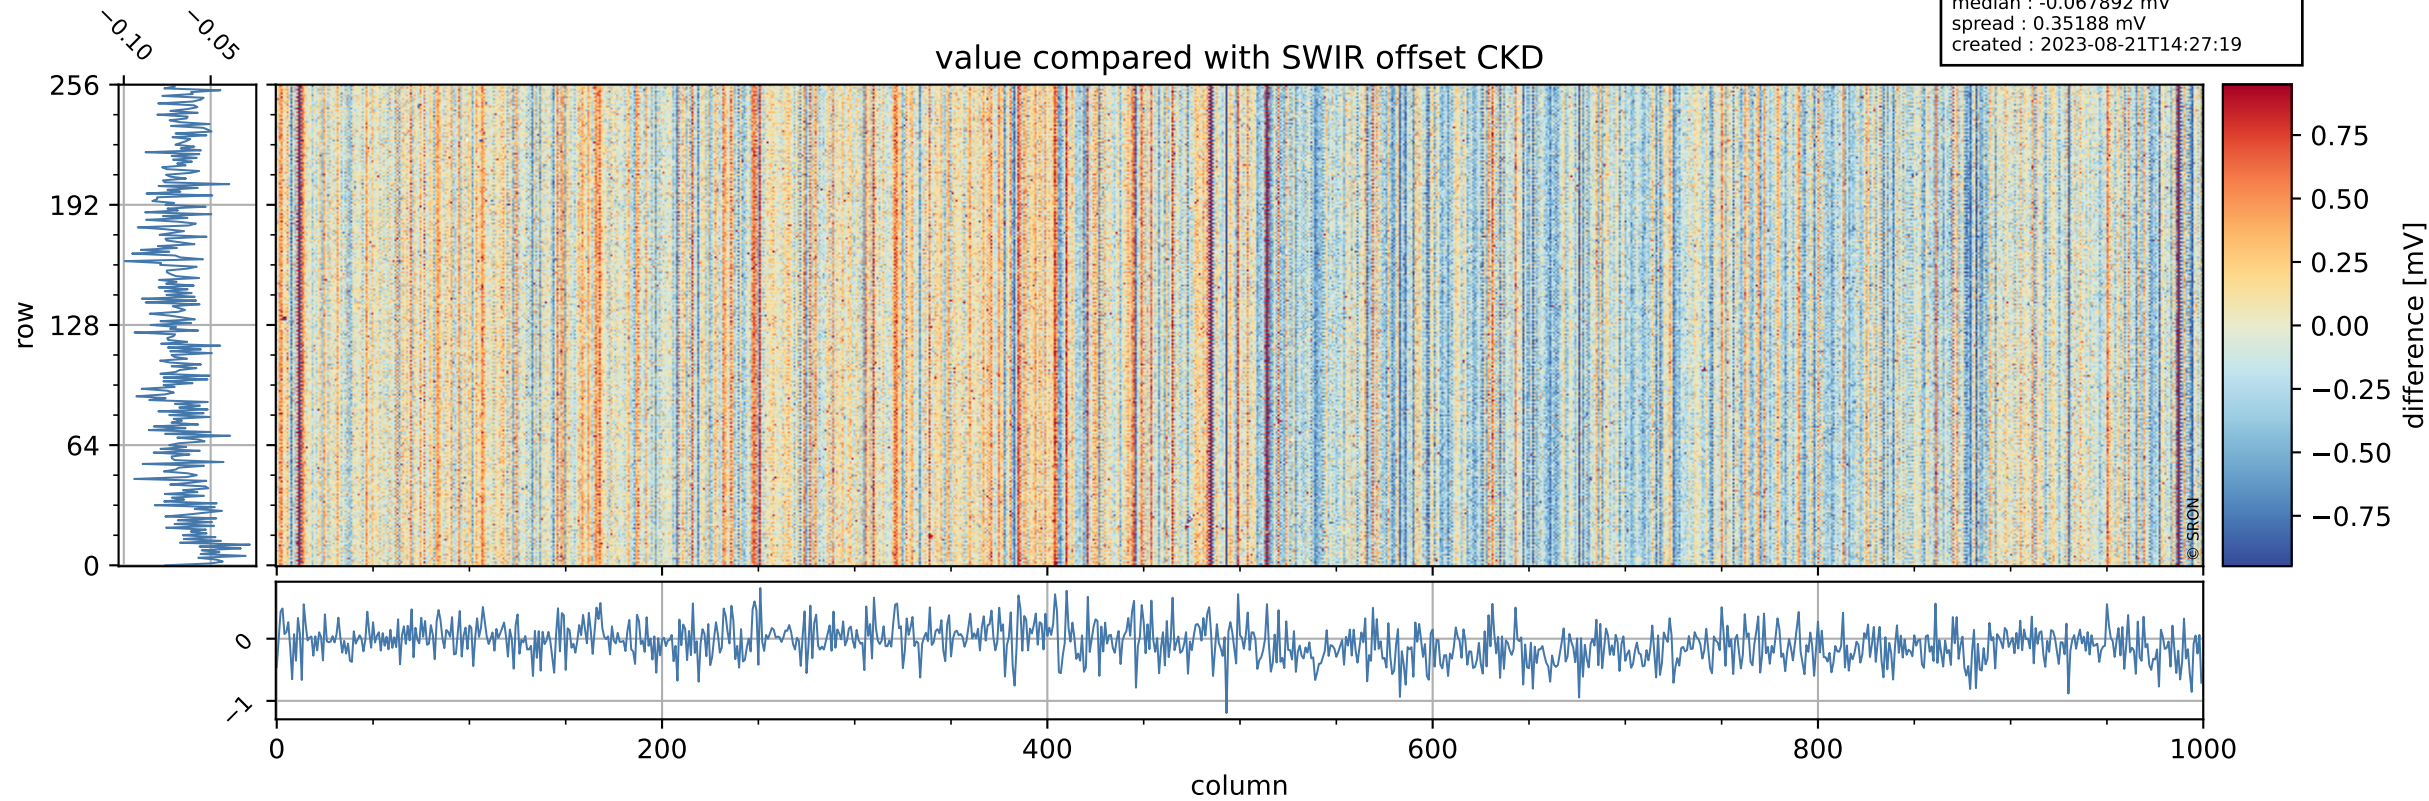

Tropomi SWIR offset (official)

orbits : 19 in [8857, 8902]
coverage : 2019-06-29 / 2019-07-02
median : 0.52595 V
spread : 0.03592 V
created : 2023-08-21T14:27:19

value detector map

Tropomi SWIR offset (official)

orbits : 19 in [8857, 8902]
coverage : 2019-06-29 / 2019-07-02
median : 33.736 μV
spread : 19.894 μV
created : 2023-08-21T14:27:19

Tropomi SWIR offset (official)

orbits : 19 in [8857, 8902]
coverage : 2019-06-29 / 2019-07-02
median : -0.067892 mV
spread : 0.35188 mV
created : 2023-08-21T14:27:19

value compared with SWIR offset CKD

Tropomi SWIR offset (official) ground-tracks of Sentinel-5P

orbits : 19 in [8857, 8902]
coverage : 2019-06-29 / 2019-07-02
created : 2023-08-21T14:27:20

Tropomi SWIR offset (official)

orbits : [2827, 8902]
coverage : 2018-04-30 / 2019-07-02
created : 2023-08-21T14:27:20

trend of detector median & temperatures