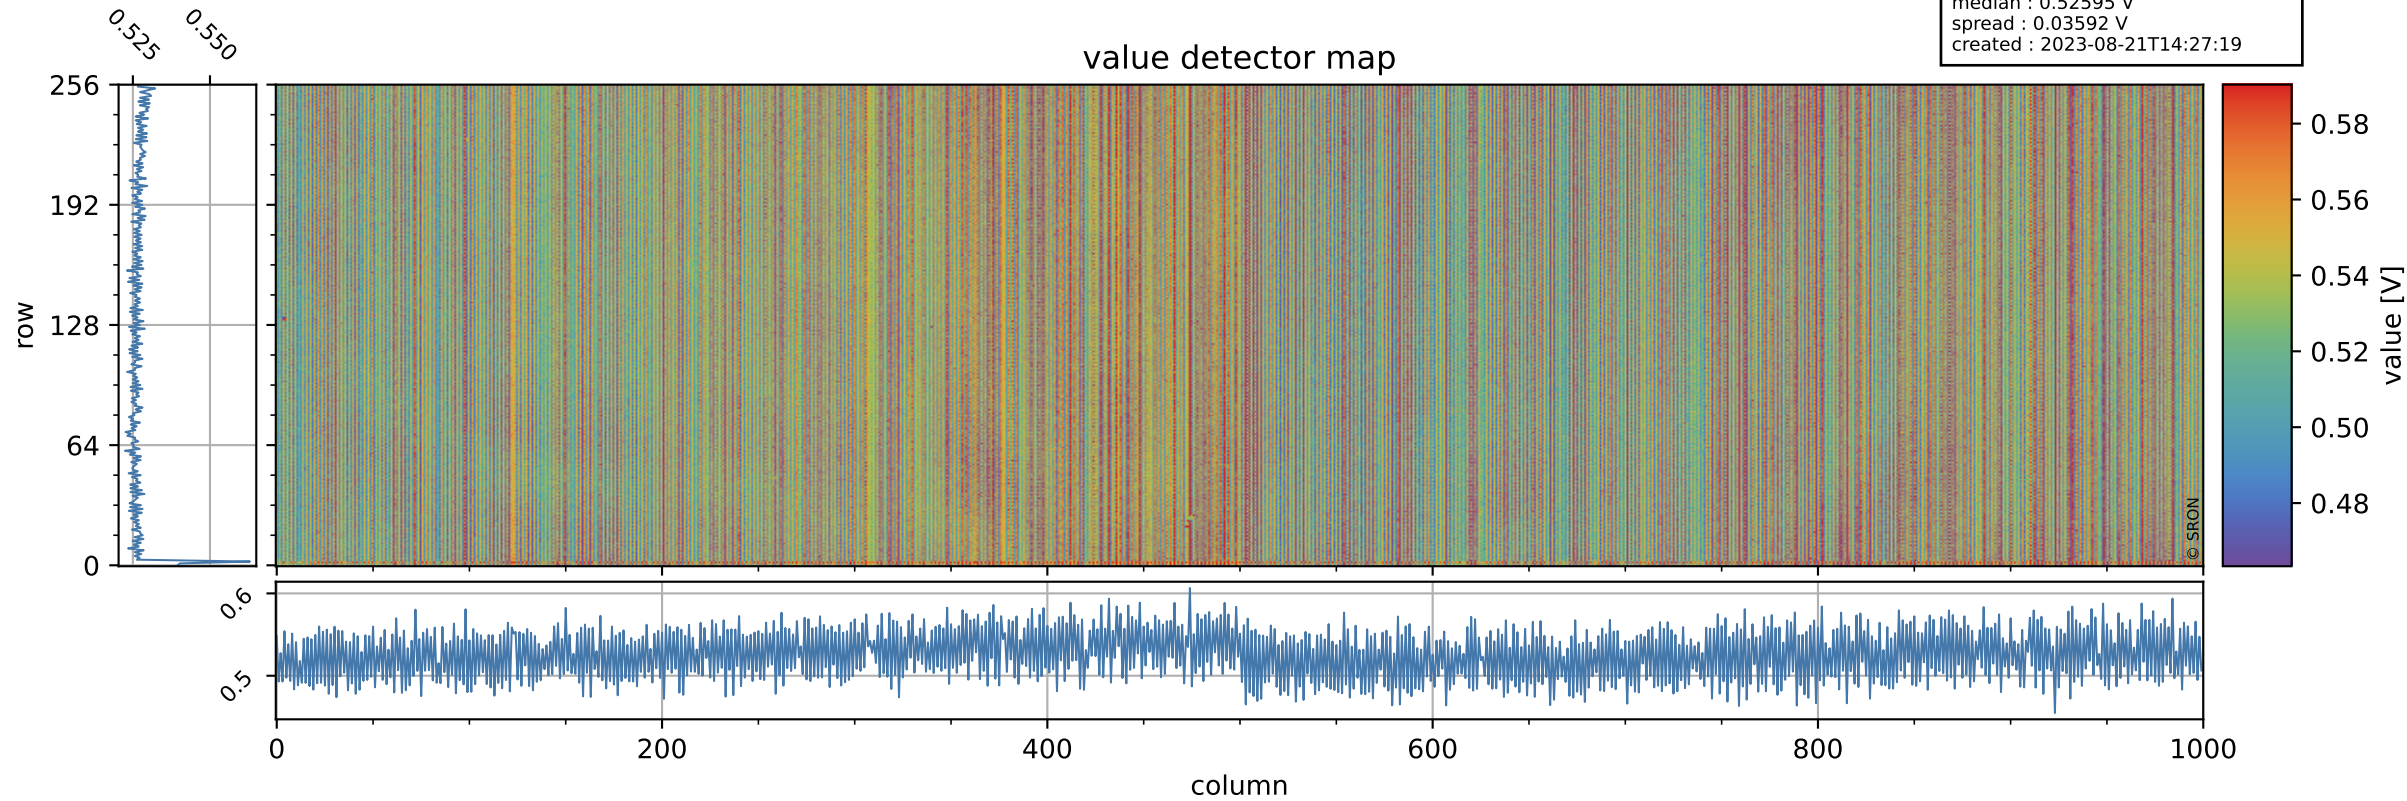

Tropomi SWIR offset (official)

orbits : 19 in [8857, 8902]
coverage : 2019-06-29 / 2019-07-02
median : 0.52595 V
spread : 0.03592 V
created : 2023-08-21T14:27:19

value detector map

Tropomi SWIR offset (official)

orbits : 19 in [8857, 8902]
coverage : 2019-06-29 / 2019-07-02
median : 33.736 μV
spread : 19.894 μV
created : 2023-08-21T14:27:19

Tropomi SWIR offset (official)

orbits : 19 in [8857, 8902]
coverage : 2019-06-29 / 2019-07-02
median : -0.067892 mV
spread : 0.35188 mV
created : 2023-08-21T14:27:19

value compared with SWIR offset CKD

Tropomi SWIR offset (official) ground-tracks of Sentinel-5P

orbits : 19 in [8857, 8902]
coverage : 2019-06-29 / 2019-07-02
created : 2023-08-21T14:27:20

Tropomi SWIR offset (official)

orbits : [2827, 8902]
coverage : 2018-04-30 / 2019-07-02
created : 2023-08-21T14:27:20

trend of detector median & temperatures