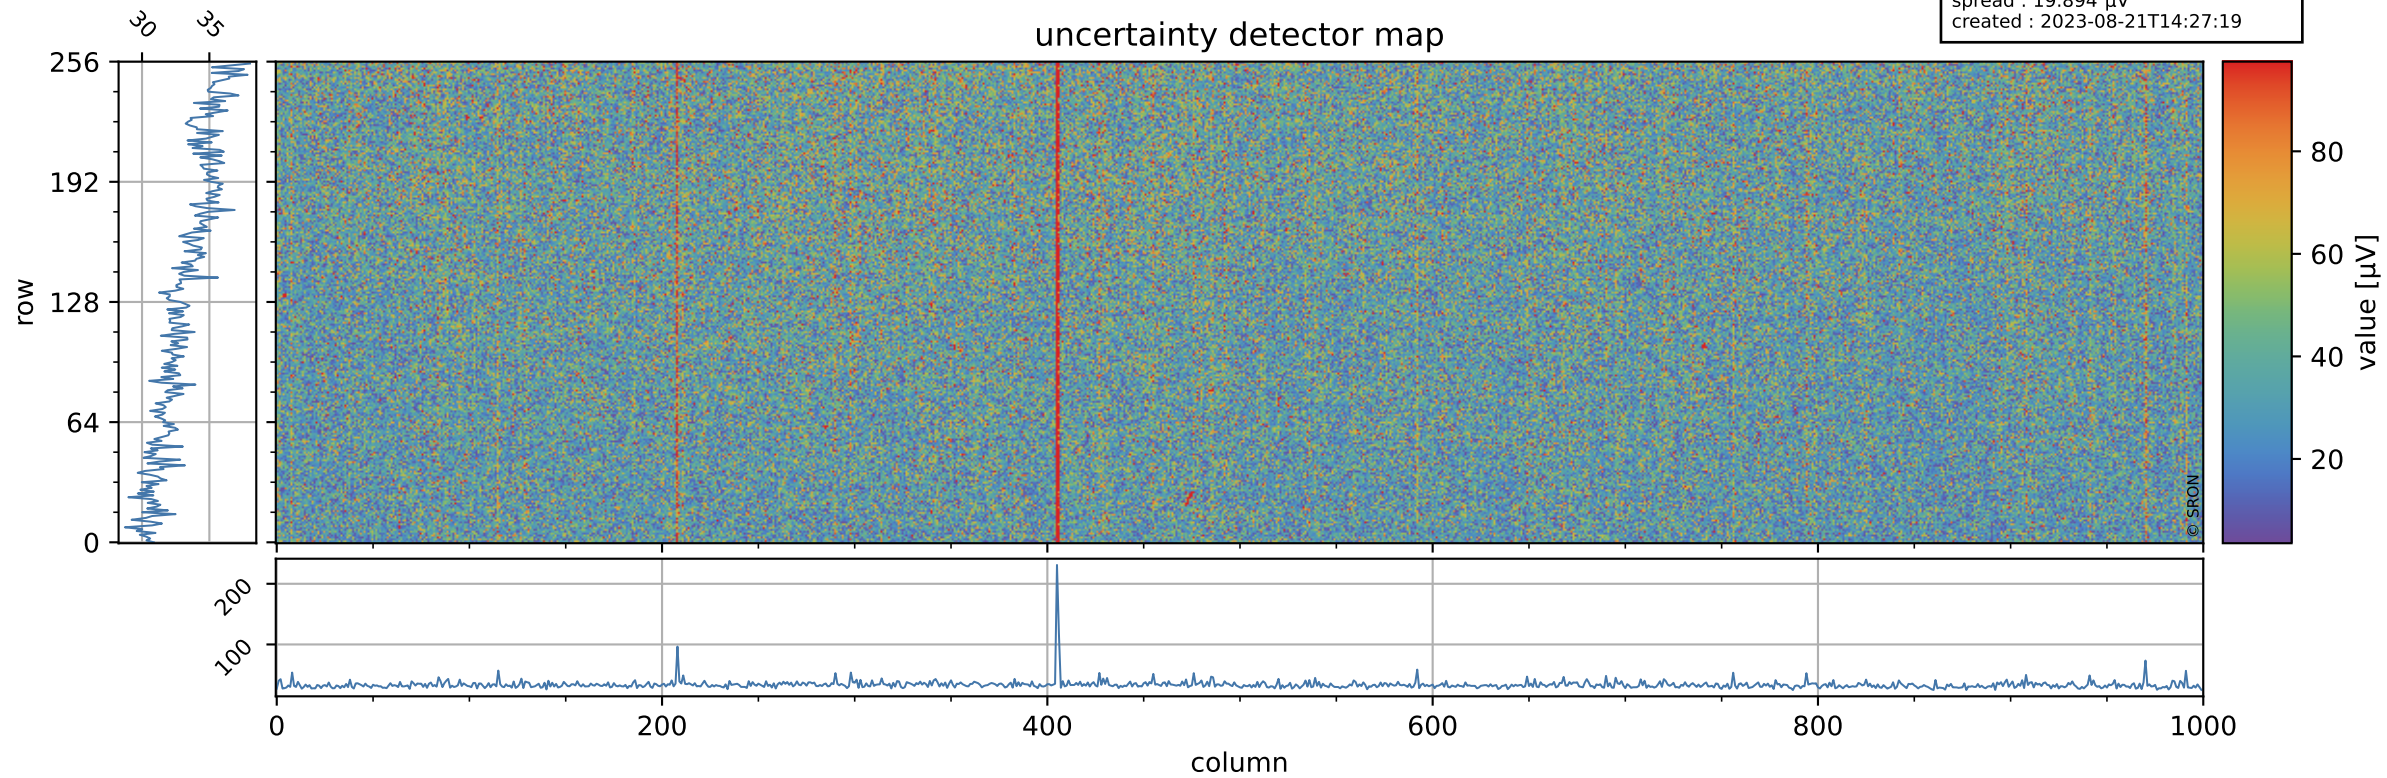

Tropomi SWIR offset (official)

orbits : 19 in [8857, 8902]
coverage : 2019-06-29 / 2019-07-02
median : 0.52595 V
spread : 0.03592 V
created : 2023-08-21T14:27:19

value detector map

Tropomi SWIR offset (official)

orbits : 19 in [8857, 8902]
coverage : 2019-06-29 / 2019-07-02
median : 33.736 μV
spread : 19.894 μV
created : 2023-08-21T14:27:19

Tropomi SWIR offset (official)

orbits : 19 in [8857, 8902]
coverage : 2019-06-29 / 2019-07-02
median : -0.067892 mV
spread : 0.35188 mV
created : 2023-08-21T14:27:19

value compared with SWIR offset CKD

Tropomi SWIR offset (official) ground-tracks of Sentinel-5P

orbits : 19 in [8857, 8902]
coverage : 2019-06-29 / 2019-07-02
created : 2023-08-21T14:27:20

Tropomi SWIR offset (official)

orbits : [2827, 8902]
coverage : 2018-04-30 / 2019-07-02
created : 2023-08-21T14:27:20

trend of detector median & temperatures