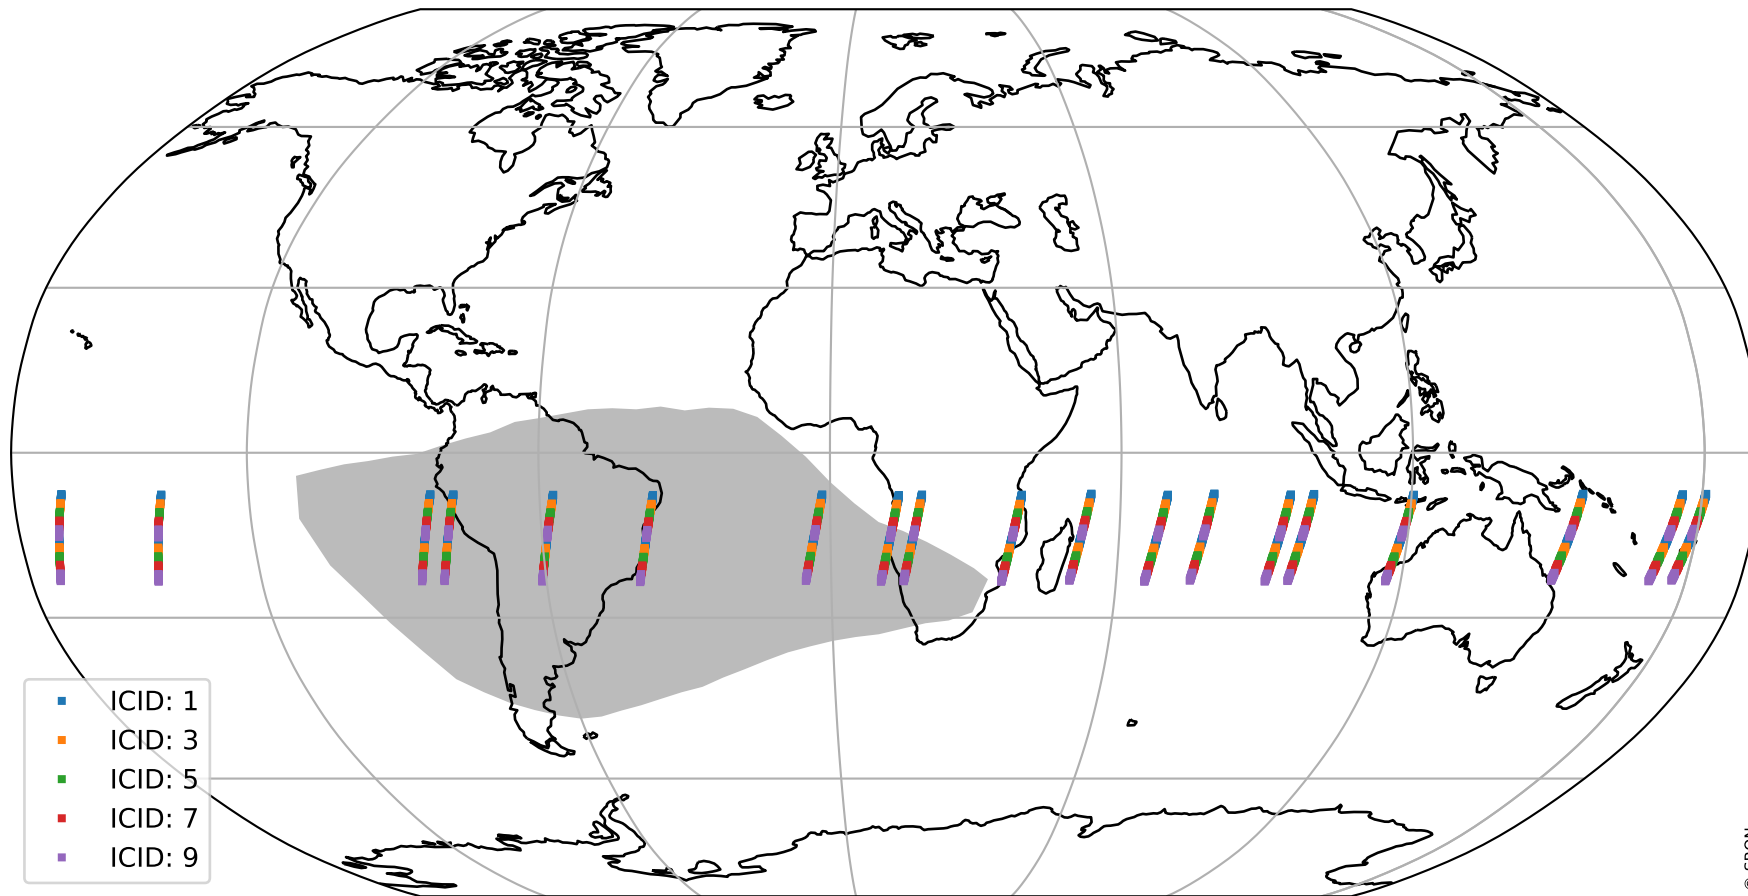

Tropomi SWIR offset (official)

orbits : 19 in [8857, 8902]
coverage : 2019-06-29 / 2019-07-02
median : 0.52595 V
spread : 0.03592 V
created : 2023-08-21T14:27:19

value detector map

Tropomi SWIR offset (official)

orbits : 19 in [8857, 8902]
coverage : 2019-06-29 / 2019-07-02
median : 33.736 μV
spread : 19.894 μV
created : 2023-08-21T14:27:19

Tropomi SWIR offset (official)

orbits : 19 in [8857, 8902]
coverage : 2019-06-29 / 2019-07-02
median : -0.067892 mV
spread : 0.35188 mV
created : 2023-08-21T14:27:19

value compared with SWIR offset CKD

Tropomi SWIR offset (official) ground-tracks of Sentinel-5P

orbits : 19 in [8857, 8902]
coverage : 2019-06-29 / 2019-07-02
created : 2023-08-21T14:27:20

Tropomi SWIR offset (official)

orbits : [2827, 8902]
coverage : 2018-04-30 / 2019-07-02
created : 2023-08-21T14:27:20

trend of detector median & temperatures