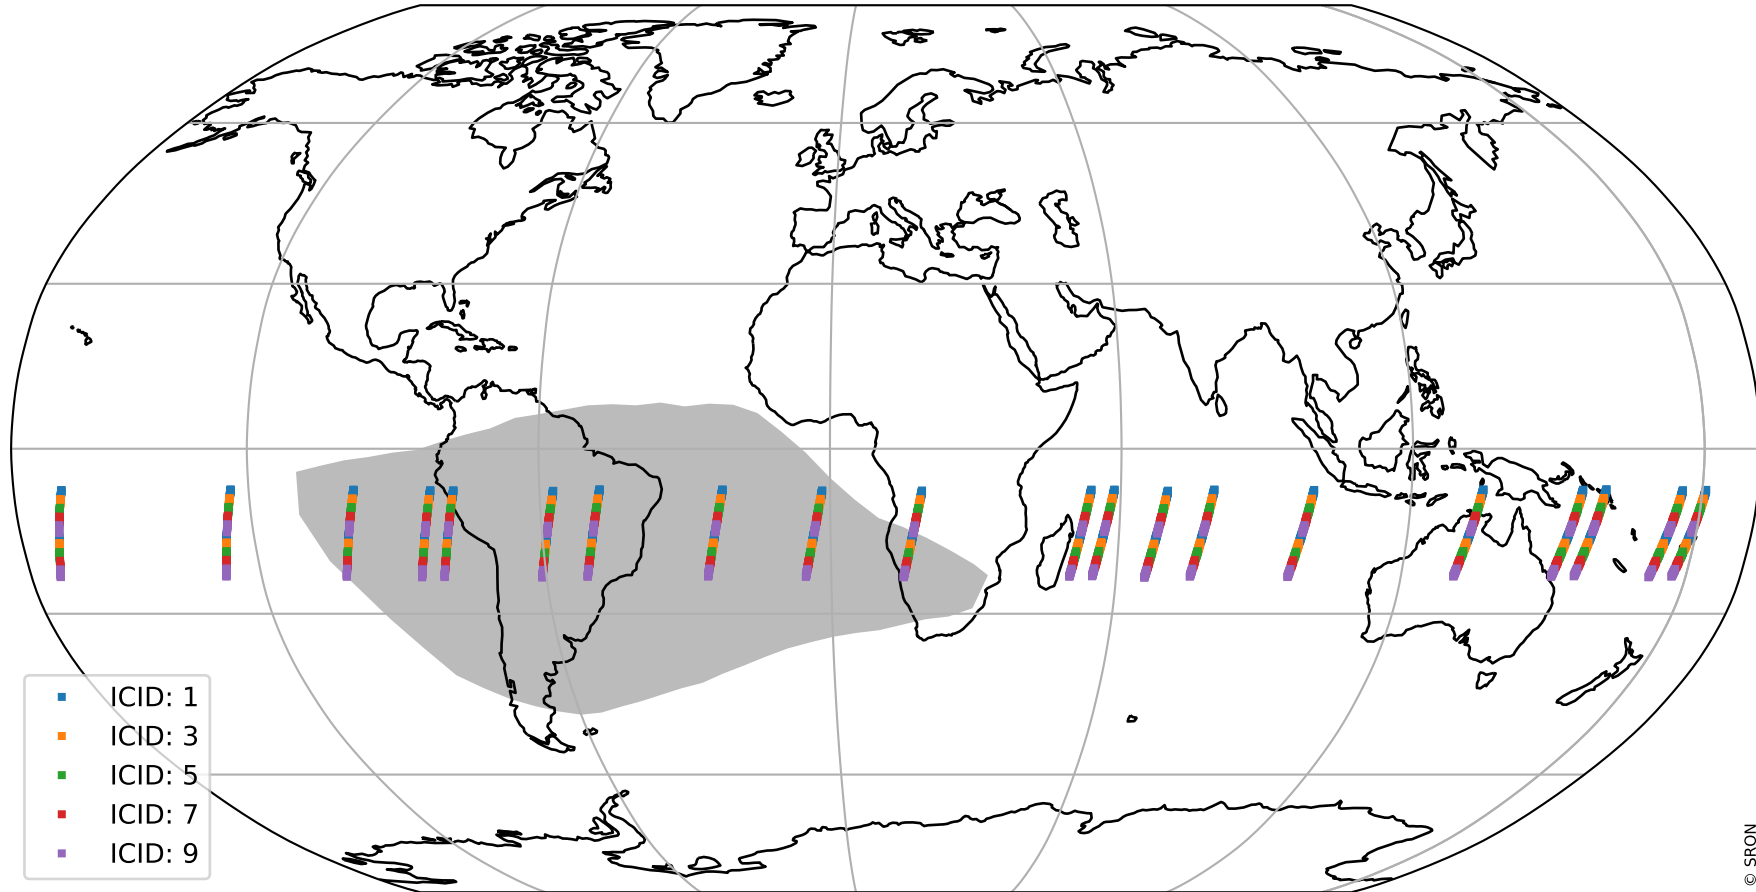

Tropomi SWIR offset (official)

orbits : 20 in [8872, 8917]
coverage : 2019-06-30 / 2019-07-03
median : 0.52595 V
spread : 0.035921 V
created : 2023-08-21T14:27:21

value detector map

Tropomi SWIR offset (official)

orbits : 20 in [8872, 8917]
coverage : 2019-06-30 / 2019-07-03
median : 34.184 μV
spread : 20.175 μV
created : 2023-08-21T14:27:22

Tropomi SWIR offset (official)

value compared with SWIR offset CKD

orbits : 20 in [8872, 8917]
coverage : 2019-06-30 / 2019-07-03
median : -0.066597 mV
spread : 0.35246 mV
created : 2023-08-21T14:27:22

Tropomi SWIR offset (official) ground-tracks of Sentinel-5P

orbits : 20 in [8872, 8917]
coverage : 2019-06-30 / 2019-07-03
created : 2023-08-21T14:27:23

Tropomi SWIR offset (official)

orbits : [2827, 8917]
coverage : 2018-04-30 / 2019-07-03
created : 2023-08-21T14:27:23