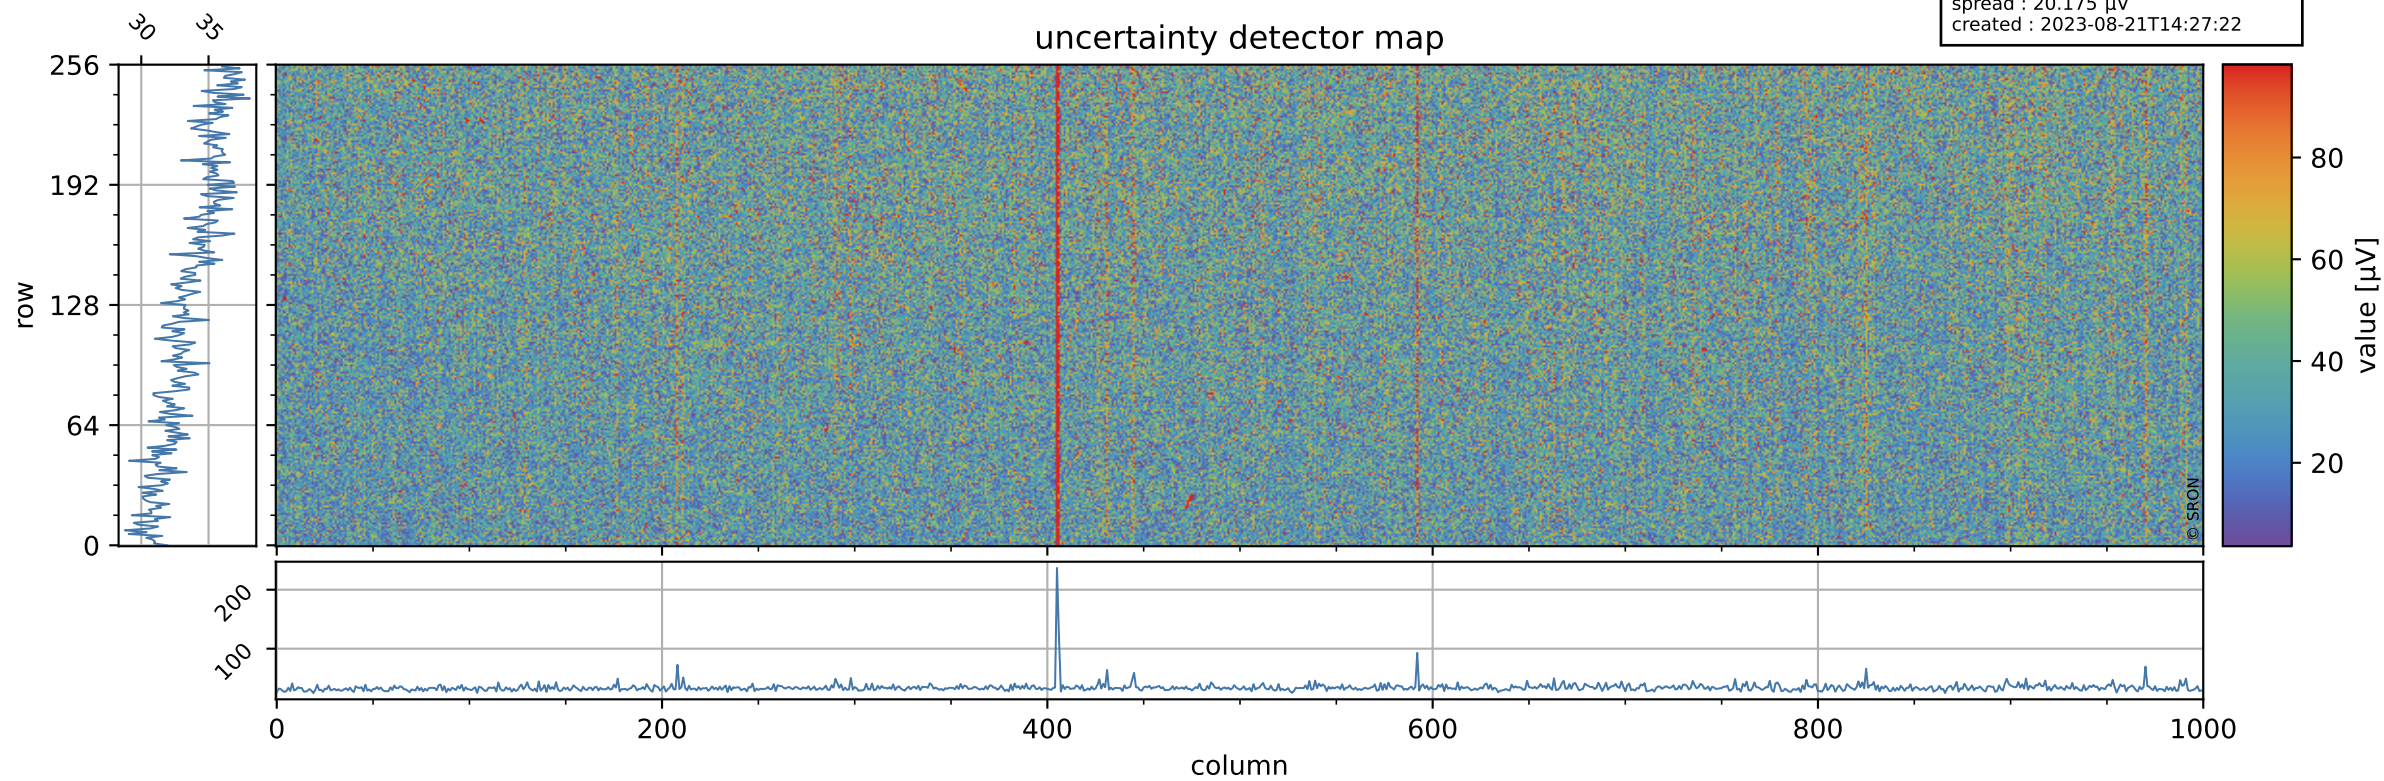

Tropomi SWIR offset (official)

orbits : 20 in [8872, 8917]
coverage : 2019-06-30 / 2019-07-03
median : 0.52595 V
spread : 0.035921 V
created : 2023-08-21T14:27:21

value detector map

Tropomi SWIR offset (official)

orbits : 20 in [8872, 8917]
coverage : 2019-06-30 / 2019-07-03
median : 34.184 μV
spread : 20.175 μV
created : 2023-08-21T14:27:22

Tropomi SWIR offset (official)

value compared with SWIR offset CKD

orbits : 20 in [8872, 8917]
coverage : 2019-06-30 / 2019-07-03
median : -0.066597 mV
spread : 0.35246 mV
created : 2023-08-21T14:27:22

Tropomi SWIR offset (official) ground-tracks of Sentinel-5P

orbits : 20 in [8872, 8917]
coverage : 2019-06-30 / 2019-07-03
created : 2023-08-21T14:27:23

Tropomi SWIR offset (official)

orbits : [2827, 8917]
coverage : 2018-04-30 / 2019-07-03
created : 2023-08-21T14:27:23

trend of detector median & temperatures