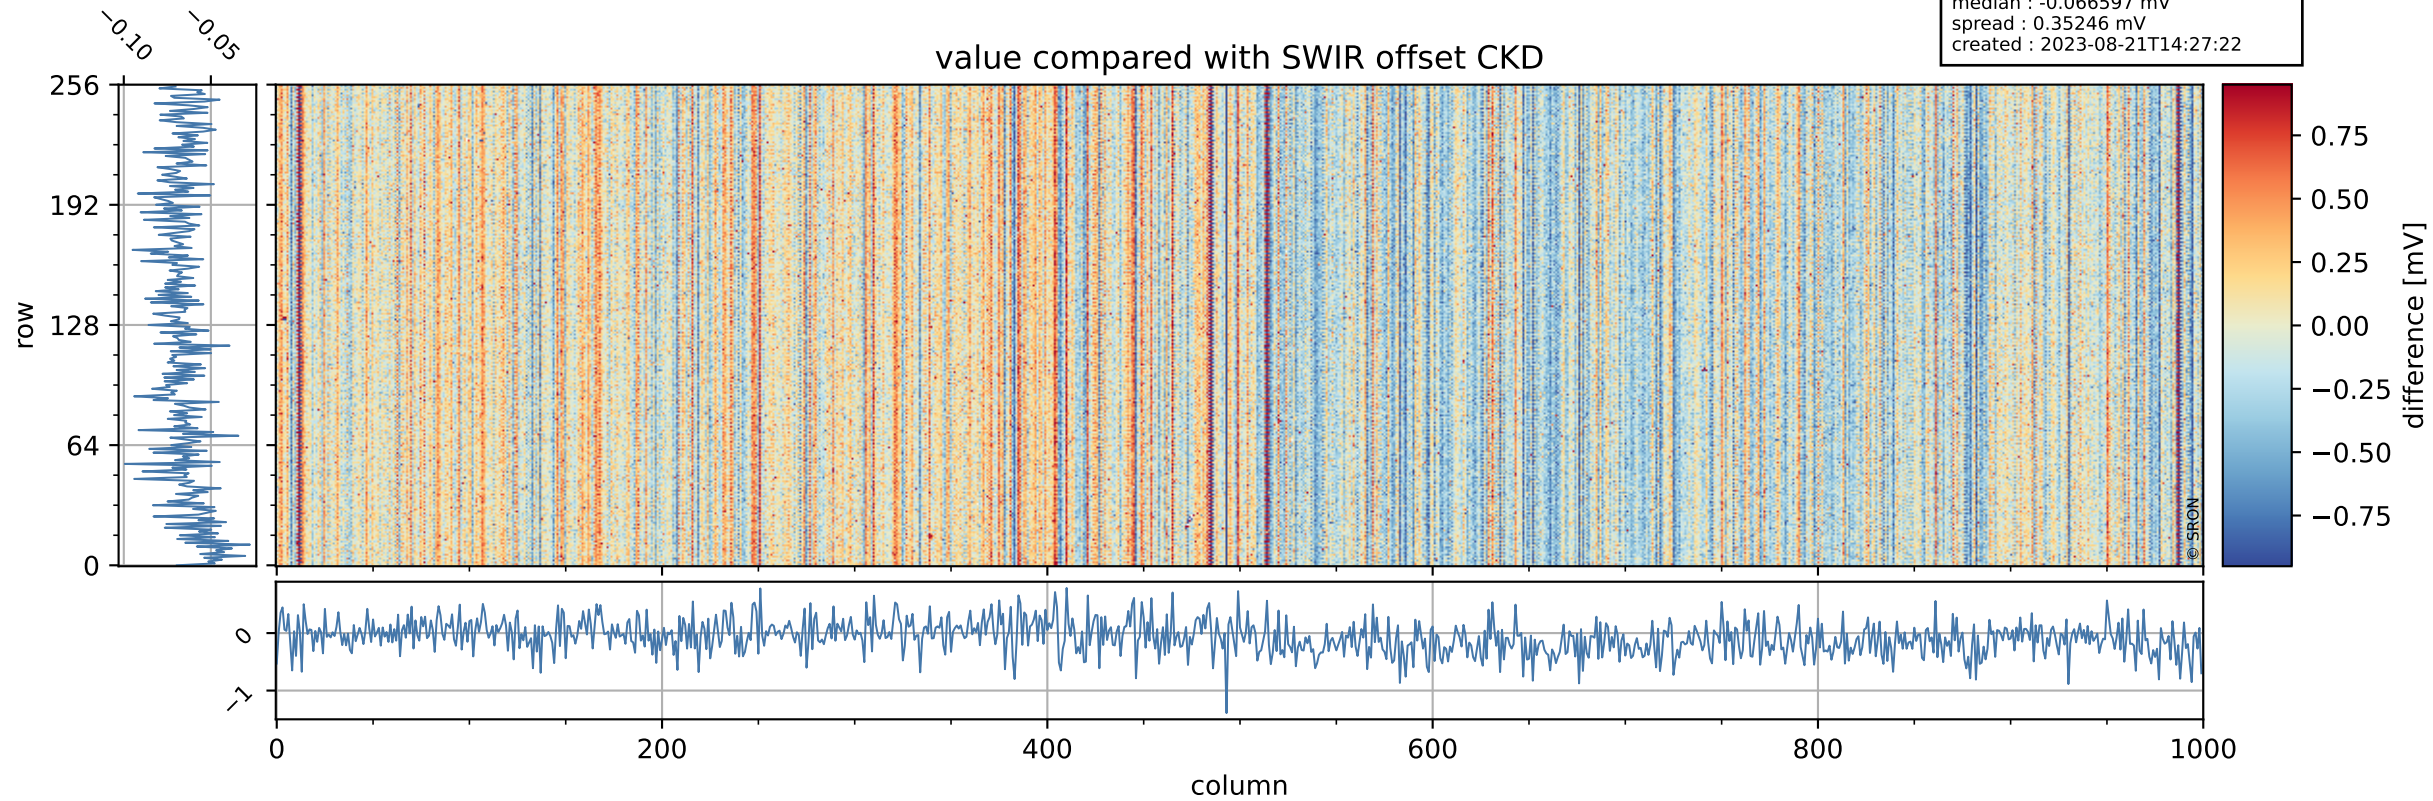

Tropomi SWIR offset (official)

orbits : 20 in [8872, 8917]
coverage : 2019-06-30 / 2019-07-03
median : 0.52595 V
spread : 0.035921 V
created : 2023-08-21T14:27:21

value detector map

Tropomi SWIR offset (official)

orbits : 20 in [8872, 8917]
coverage : 2019-06-30 / 2019-07-03
median : 34.184 μV
spread : 20.175 μV
created : 2023-08-21T14:27:22

Tropomi SWIR offset (official)

value compared with SWIR offset CKD

orbits : 20 in [8872, 8917]
coverage : 2019-06-30 / 2019-07-03
median : -0.066597 mV
spread : 0.35246 mV
created : 2023-08-21T14:27:22

Tropomi SWIR offset (official) ground-tracks of Sentinel-5P

orbits : 20 in [8872, 8917]
coverage : 2019-06-30 / 2019-07-03
created : 2023-08-21T14:27:23

Tropomi SWIR offset (official)

orbits : [2827, 8917]
coverage : 2018-04-30 / 2019-07-03
created : 2023-08-21T14:27:23

trend of detector median & temperatures