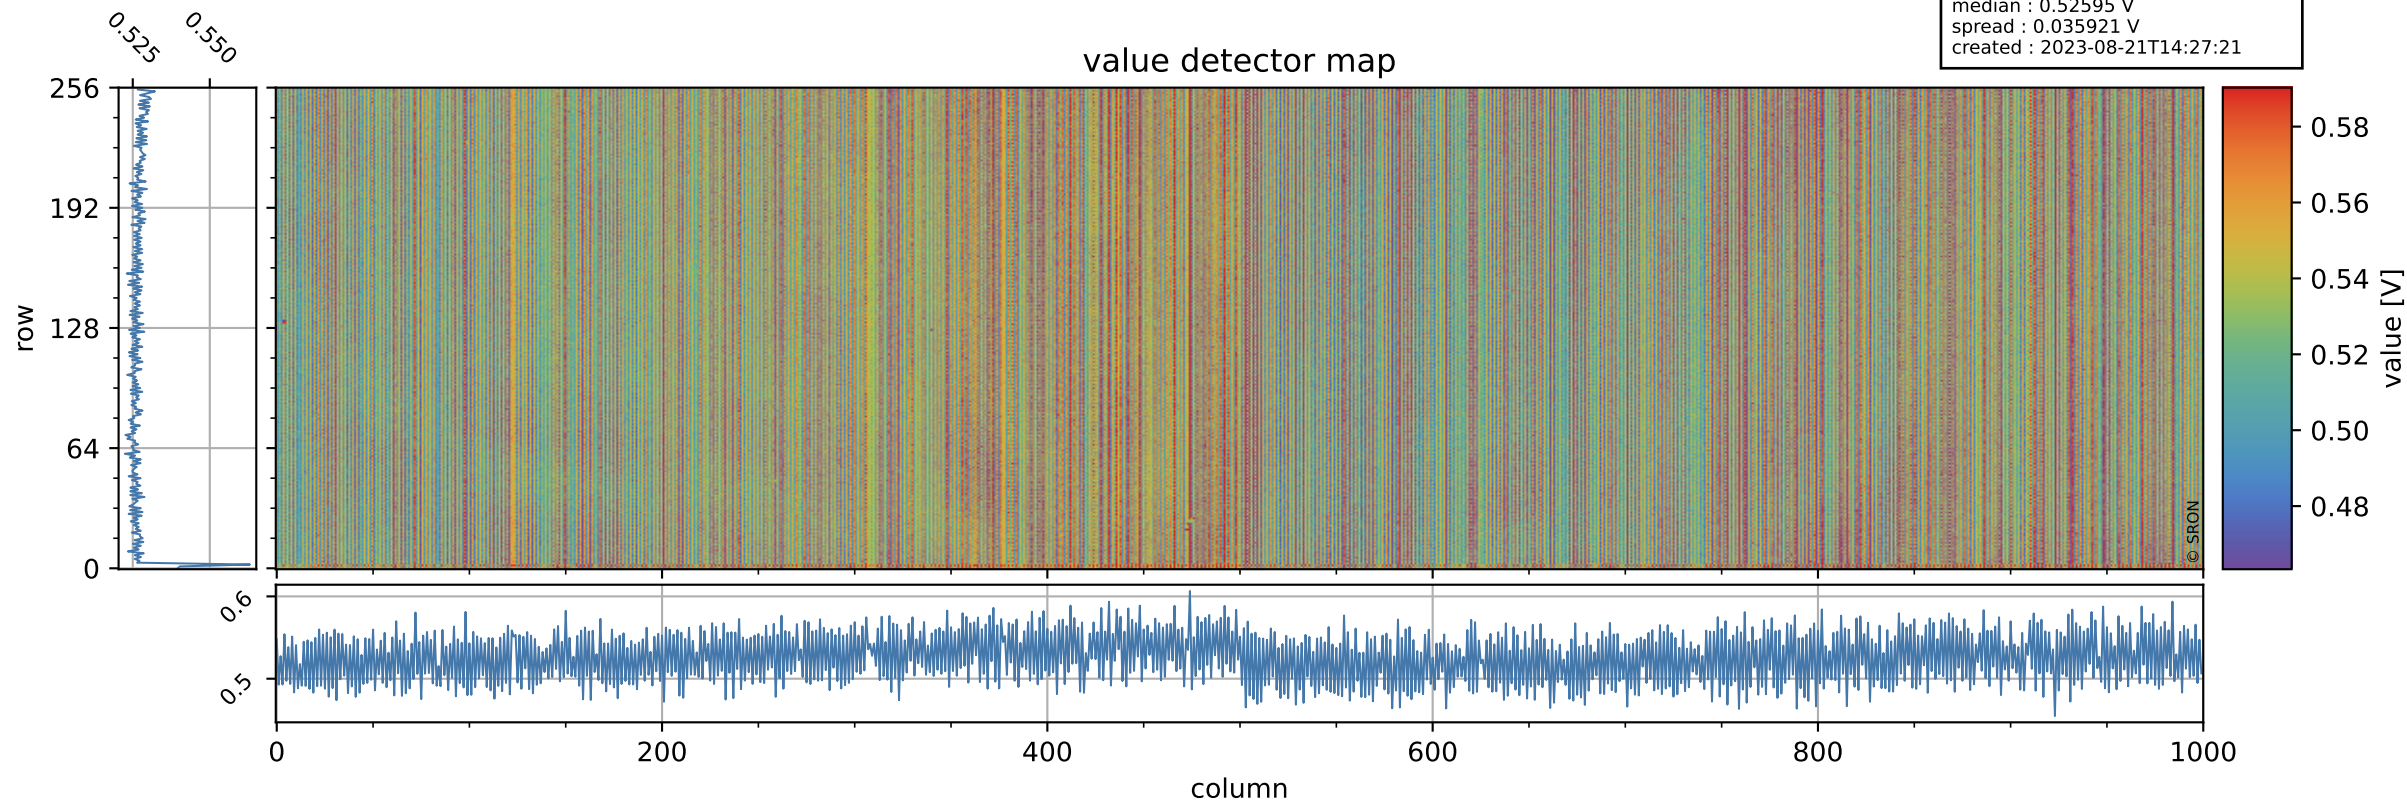

Tropomi SWIR offset (official)

orbits : 20 in [8872, 8917]
coverage : 2019-06-30 / 2019-07-03
median : 0.52595 V
spread : 0.035921 V
created : 2023-08-21T14:27:21

value detector map

Tropomi SWIR offset (official)

orbits : 20 in [8872, 8917]
coverage : 2019-06-30 / 2019-07-03
median : 34.184 μV
spread : 20.175 μV
created : 2023-08-21T14:27:22

Tropomi SWIR offset (official)

value compared with SWIR offset CKD

orbits : 20 in [8872, 8917]
coverage : 2019-06-30 / 2019-07-03
median : -0.066597 mV
spread : 0.35246 mV
created : 2023-08-21T14:27:22

Tropomi SWIR offset (official) ground-tracks of Sentinel-5P

orbits : 20 in [8872, 8917]
coverage : 2019-06-30 / 2019-07-03
created : 2023-08-21T14:27:23

Tropomi SWIR offset (official)

orbits : [2827, 8917]
coverage : 2018-04-30 / 2019-07-03
created : 2023-08-21T14:27:23

trend of detector median & temperatures