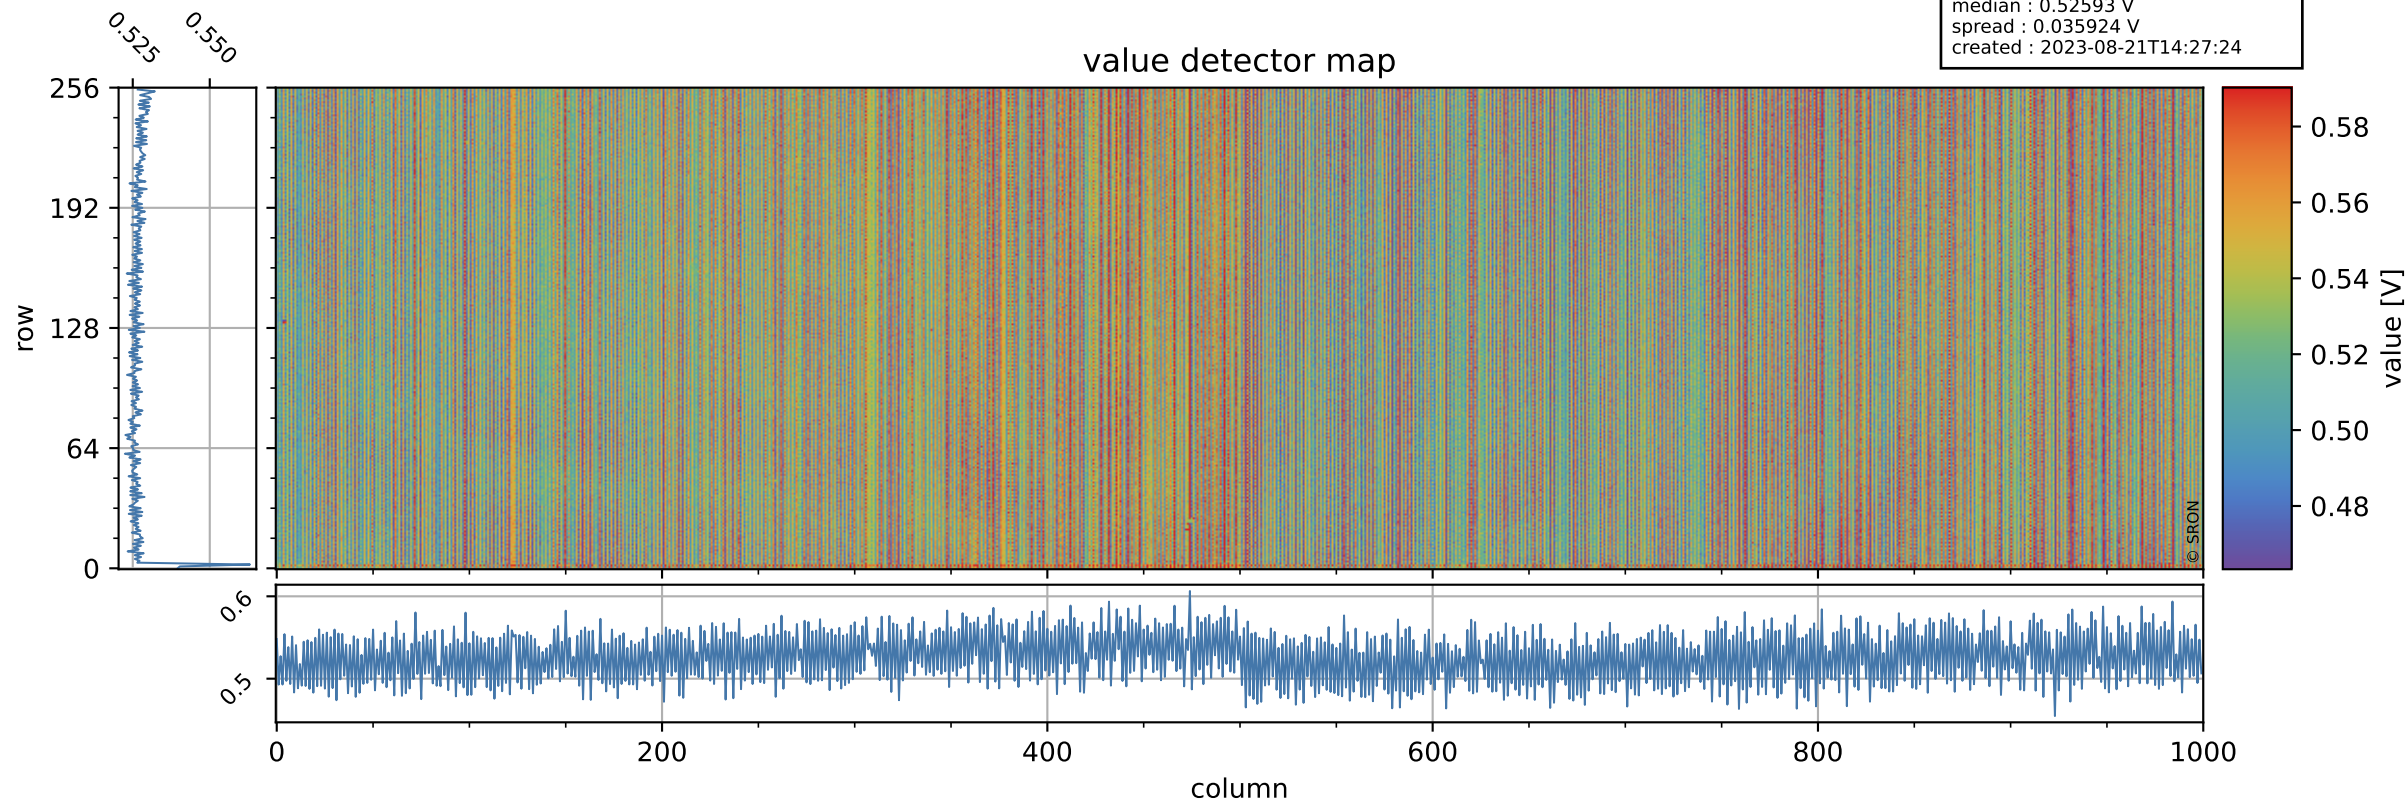

Tropomi SWIR offset (official)

orbits : 19 in [8887, 8932]
coverage : 2019-07-01 / 2019-07-04
median : 0.52593 V
spread : 0.035924 V
created : 2023-08-21T14:27:24

value detector map

Tropomi SWIR offset (official)

orbits : 19 in [8887, 8932]
coverage : 2019-07-01 / 2019-07-04
median : 33.052 μV
spread : 19.485 μV
created : 2023-08-21T14:27:25

Tropomi SWIR offset (official)

orbits : 19 in [8887, 8932]
coverage : 2019-07-01 / 2019-07-04
median : -0.083099 mV
spread : 0.35083 mV
created : 2023-08-21T14:27:25

value compared with SWIR offset CKD

Tropomi SWIR offset (official) ground-tracks of Sentinel-5P

orbits : 19 in [8887, 8932]
coverage : 2019-07-01 / 2019-07-04
created : 2023-08-21T14:27:25

Tropomi SWIR offset (official)

orbits : [2827, 8932]
coverage : 2018-04-30 / 2019-07-04
created : 2023-08-21T14:27:26

trend of detector median & temperatures