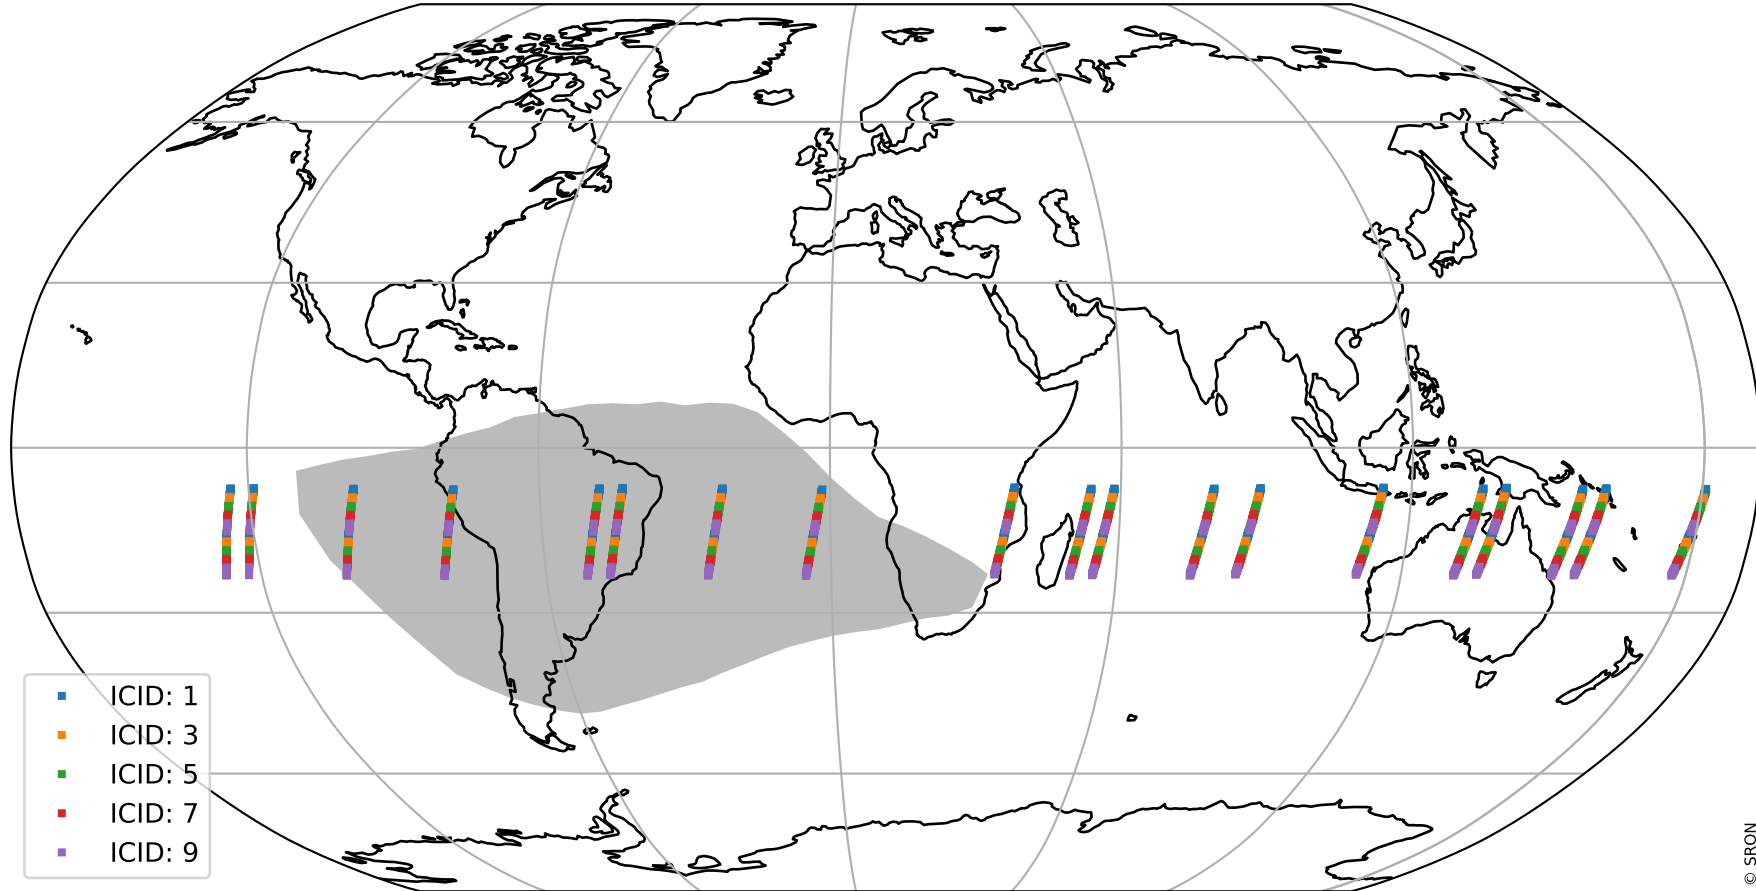

Tropomi SWIR offset (official)

orbits : 19 in [8887, 8932]
coverage : 2019-07-01 / 2019-07-04
median : 0.52593 V
spread : 0.035924 V
created : 2023-08-21T14:27:24

value detector map

Tropomi SWIR offset (official)

orbits : 19 in [8887, 8932]
coverage : 2019-07-01 / 2019-07-04
median : 33.052 μV
spread : 19.485 μV
created : 2023-08-21T14:27:25

Tropomi SWIR offset (official)

orbits : 19 in [8887, 8932]
coverage : 2019-07-01 / 2019-07-04
median : -0.083099 mV
spread : 0.35083 mV
created : 2023-08-21T14:27:25

value compared with SWIR offset CKD

Tropomi SWIR offset (official) ground-tracks of Sentinel-5P

orbits : 19 in [8887, 8932]
coverage : 2019-07-01 / 2019-07-04
created : 2023-08-21T14:27:25

Tropomi SWIR offset (official)

orbits : [2827, 8932]
coverage : 2018-04-30 / 2019-07-04
created : 2023-08-21T14:27:26

trend of detector median & temperatures