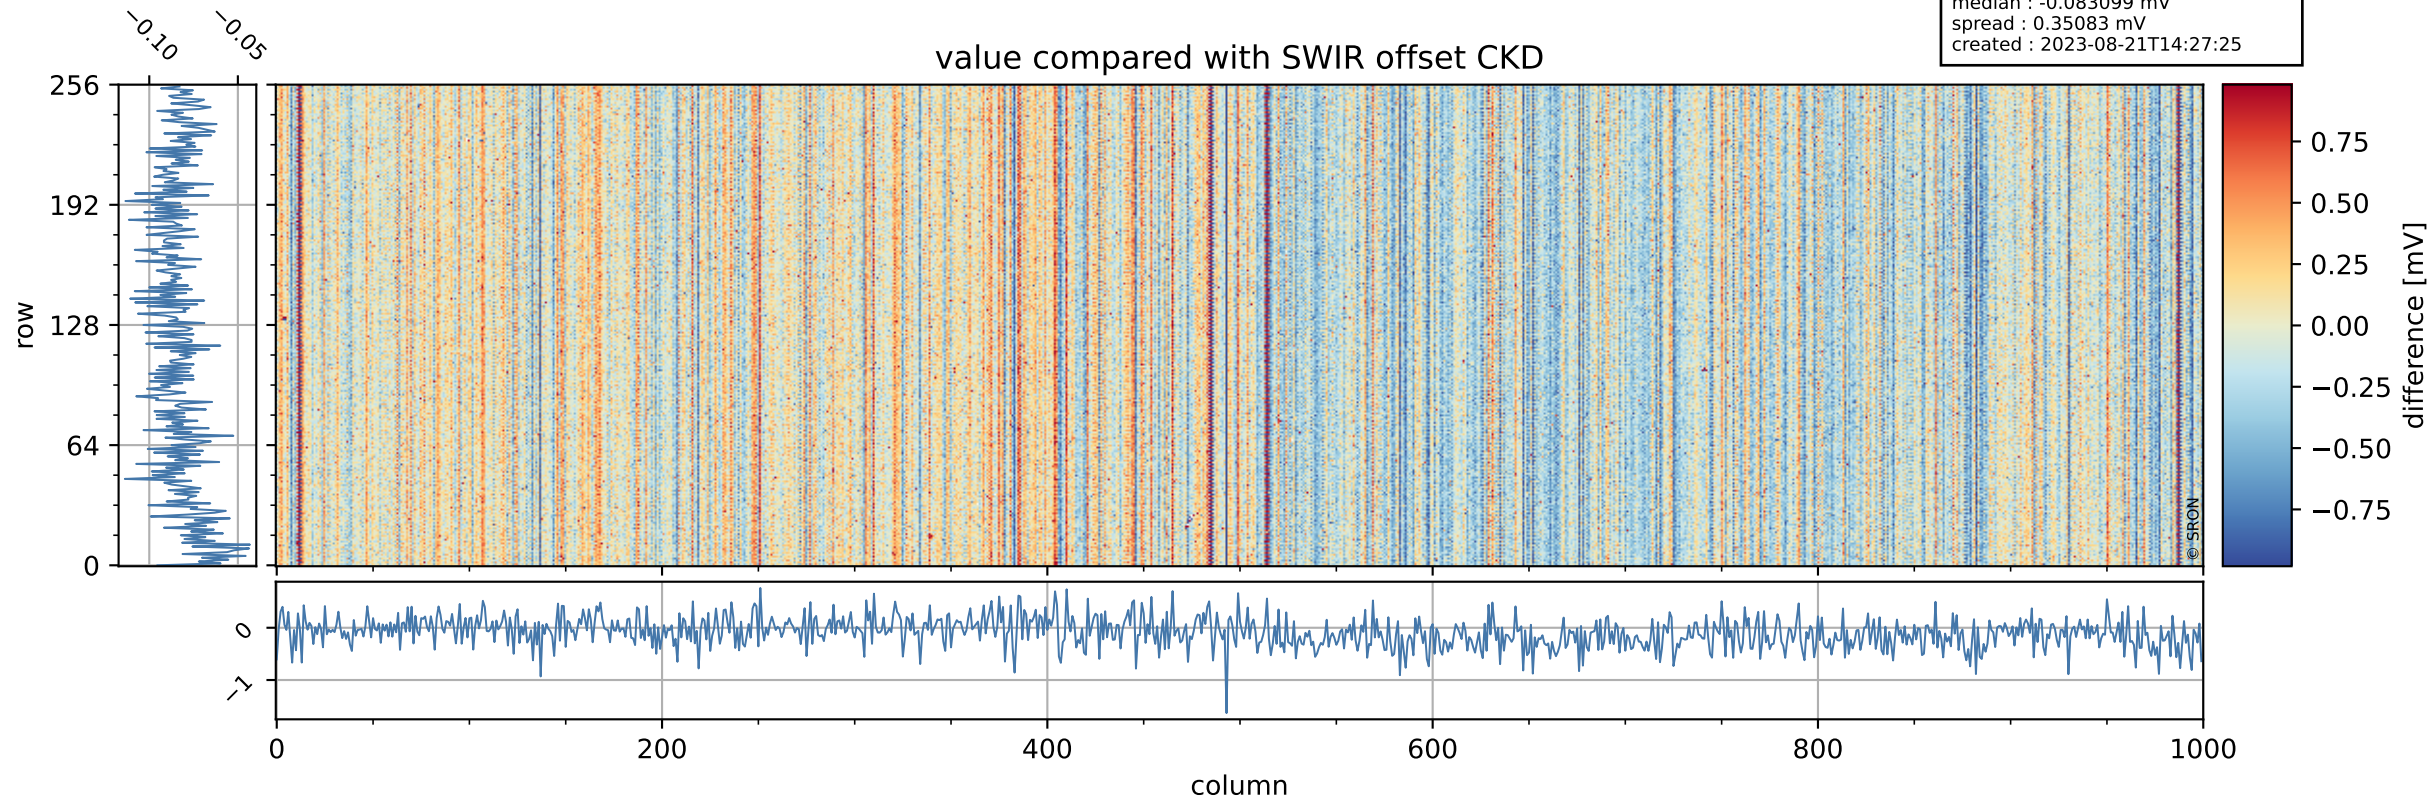

Tropomi SWIR offset (official)

orbits : 19 in [8887, 8932]
coverage : 2019-07-01 / 2019-07-04
median : 0.52593 V
spread : 0.035924 V
created : 2023-08-21T14:27:24

value detector map

Tropomi SWIR offset (official)

orbits : 19 in [8887, 8932]
coverage : 2019-07-01 / 2019-07-04
median : 33.052 μV
spread : 19.485 μV
created : 2023-08-21T14:27:25

Tropomi SWIR offset (official)

orbits : 19 in [8887, 8932]
coverage : 2019-07-01 / 2019-07-04
median : -0.083099 mV
spread : 0.35083 mV
created : 2023-08-21T14:27:25

value compared with SWIR offset CKD

Tropomi SWIR offset (official) ground-tracks of Sentinel-5P

orbits : 19 in [8887, 8932]
coverage : 2019-07-01 / 2019-07-04
created : 2023-08-21T14:27:25

Tropomi SWIR offset (official)

orbits : [2827, 8932]
coverage : 2018-04-30 / 2019-07-04
created : 2023-08-21T14:27:26

trend of detector median & temperatures