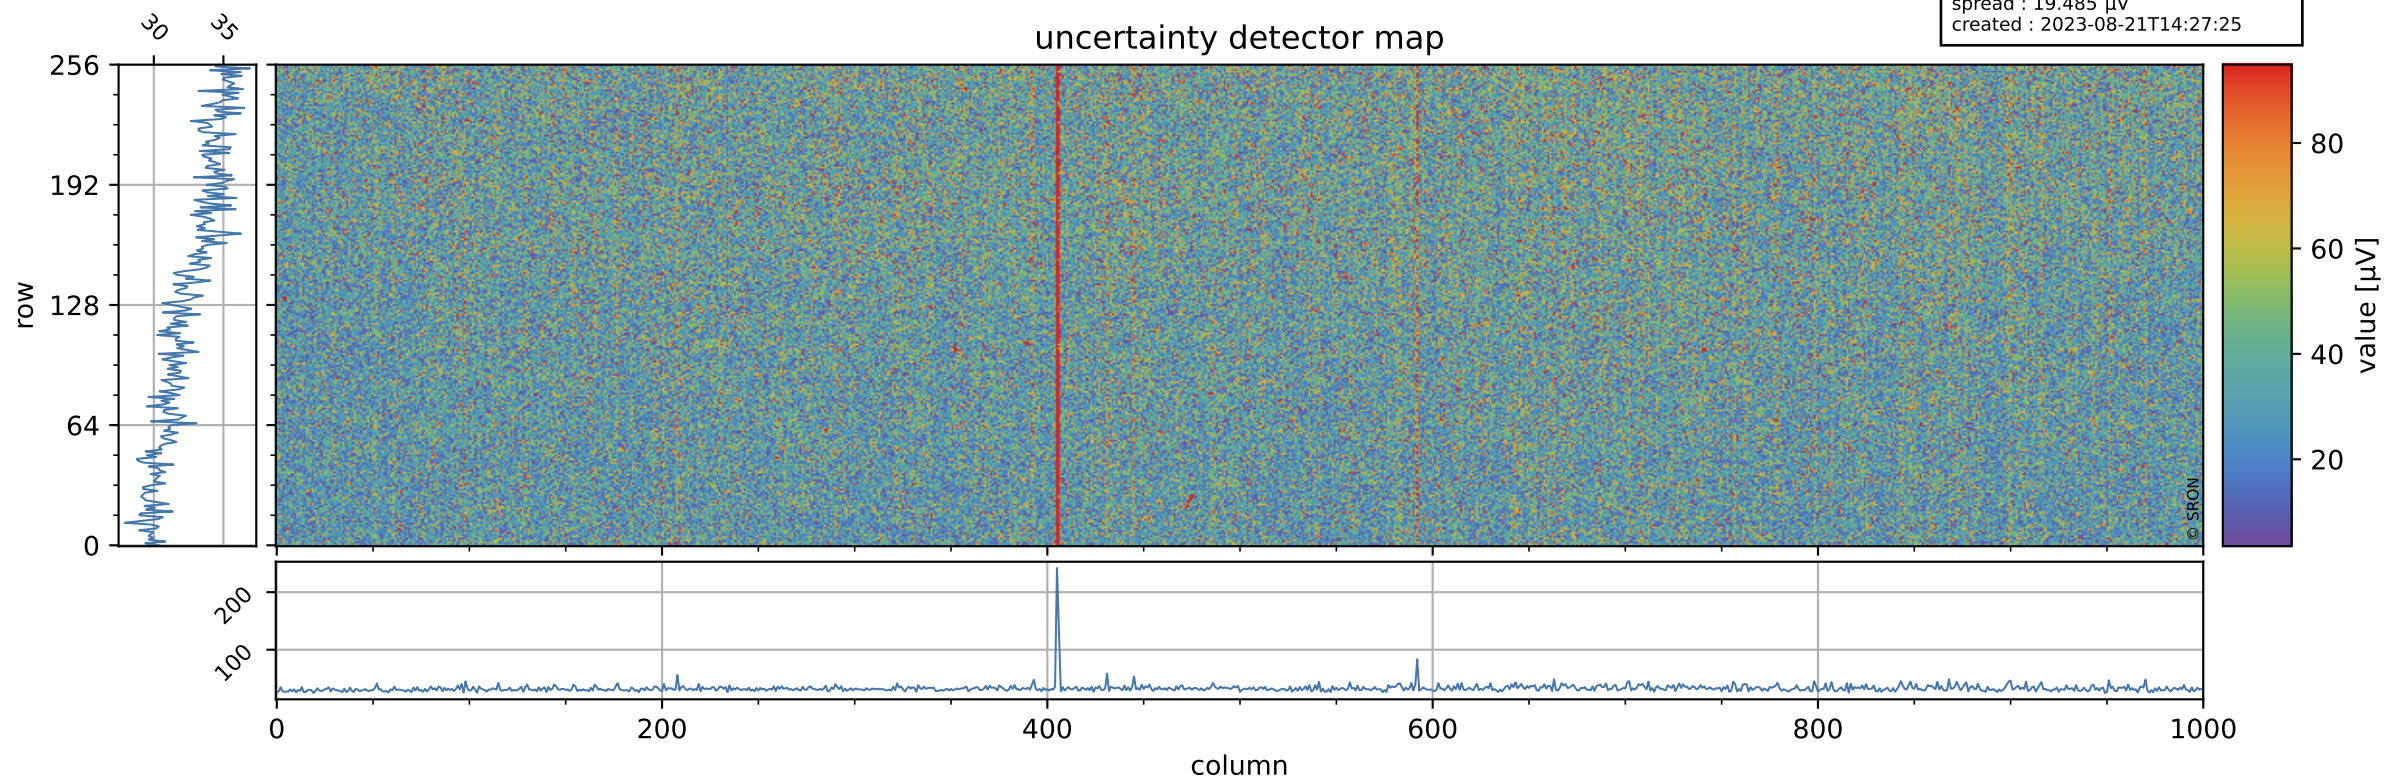

Tropomi SWIR offset (official)

orbits : 19 in [8887, 8932]
coverage : 2019-07-01 / 2019-07-04
median : 0.52593 V
spread : 0.035924 V
created : 2023-08-21T14:27:24

value detector map

Tropomi SWIR offset (official)

orbits : 19 in [8887, 8932]
coverage : 2019-07-01 / 2019-07-04
median : 33.052 μV
spread : 19.485 μV
created : 2023-08-21T14:27:25

Tropomi SWIR offset (official)

orbits : 19 in [8887, 8932]
coverage : 2019-07-01 / 2019-07-04
median : -0.083099 mV
spread : 0.35083 mV
created : 2023-08-21T14:27:25

value compared with SWIR offset CKD

Tropomi SWIR offset (official) ground-tracks of Sentinel-5P

orbits : 19 in [8887, 8932]
coverage : 2019-07-01 / 2019-07-04
created : 2023-08-21T14:27:25

Tropomi SWIR offset (official)

orbits : [2827, 8932]
coverage : 2018-04-30 / 2019-07-04
created : 2023-08-21T14:27:26

trend of detector median & temperatures