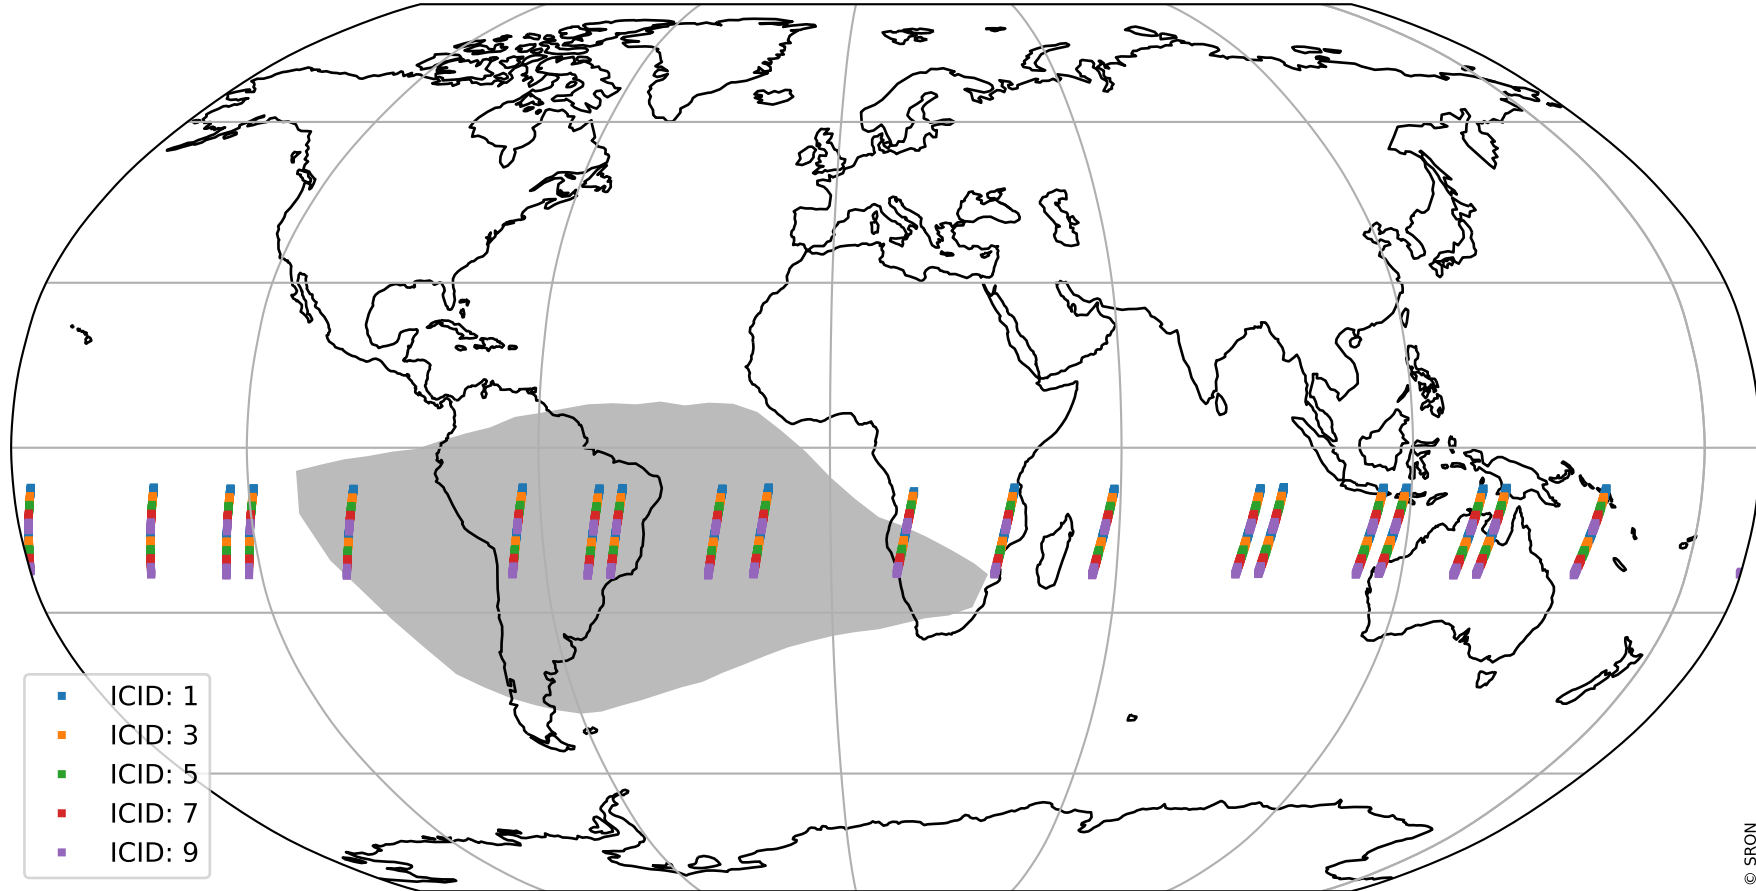

# Tropomi SWIR offset (official)

orbits : 20 in [8902, 8947]  
coverage : 2019-07-03 / 2019-07-06  
median : 32.794  $\mu\text{V}$   
spread : 19.399  $\mu\text{V}$   
created : 2023-08-21T14:27:27

# Tropomi SWIR offset (official)

orbits : 20 in [8902, 8947]  
coverage : 2019-07-03 / 2019-07-06  
median : -0.083501 mV  
spread : 0.34931 mV  
created : 2023-08-21T14:27:28

value compared with SWIR offset CKD

# Tropomi SWIR offset (official) ground-tracks of Sentinel-5P

orbits : 20 in [8902, 8947]  
coverage : 2019-07-03 / 2019-07-06  
created : 2023-08-21T14:27:28

# Tropomi SWIR offset (official)

orbits : [2827, 8947]  
coverage : 2018-04-30 / 2019-07-06  
created : 2023-08-21T14:27:29