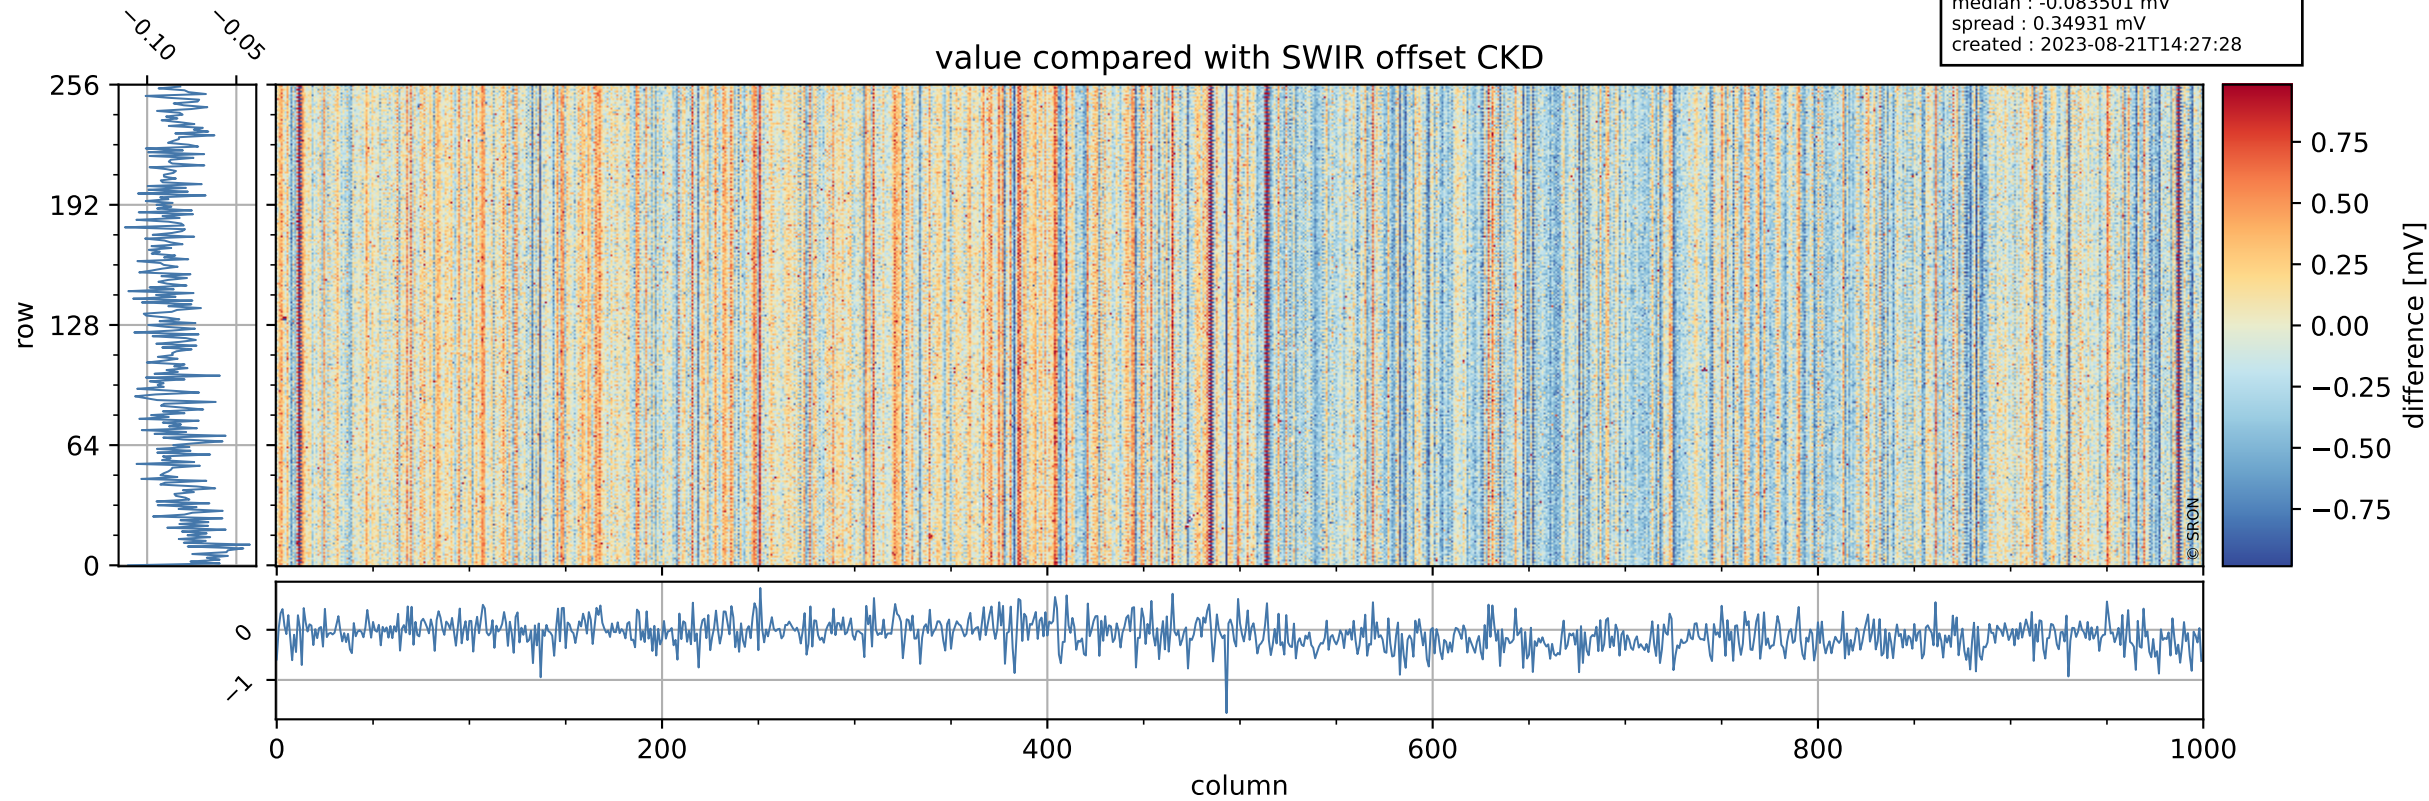

## value detector map

# Tropomi SWIR offset (official)

orbits : 20 in [8902, 8947]  
coverage : 2019-07-03 / 2019-07-06  
median : 32.794  $\mu\text{V}$   
spread : 19.399  $\mu\text{V}$   
created : 2023-08-21T14:27:27

# Tropomi SWIR offset (official)

orbits : 20 in [8902, 8947]  
coverage : 2019-07-03 / 2019-07-06  
median : -0.083501 mV  
spread : 0.34931 mV  
created : 2023-08-21T14:27:28

value compared with SWIR offset CKD

# Tropomi SWIR offset (official) ground-tracks of Sentinel-5P

orbits : 20 in [8902, 8947]  
coverage : 2019-07-03 / 2019-07-06  
created : 2023-08-21T14:27:28