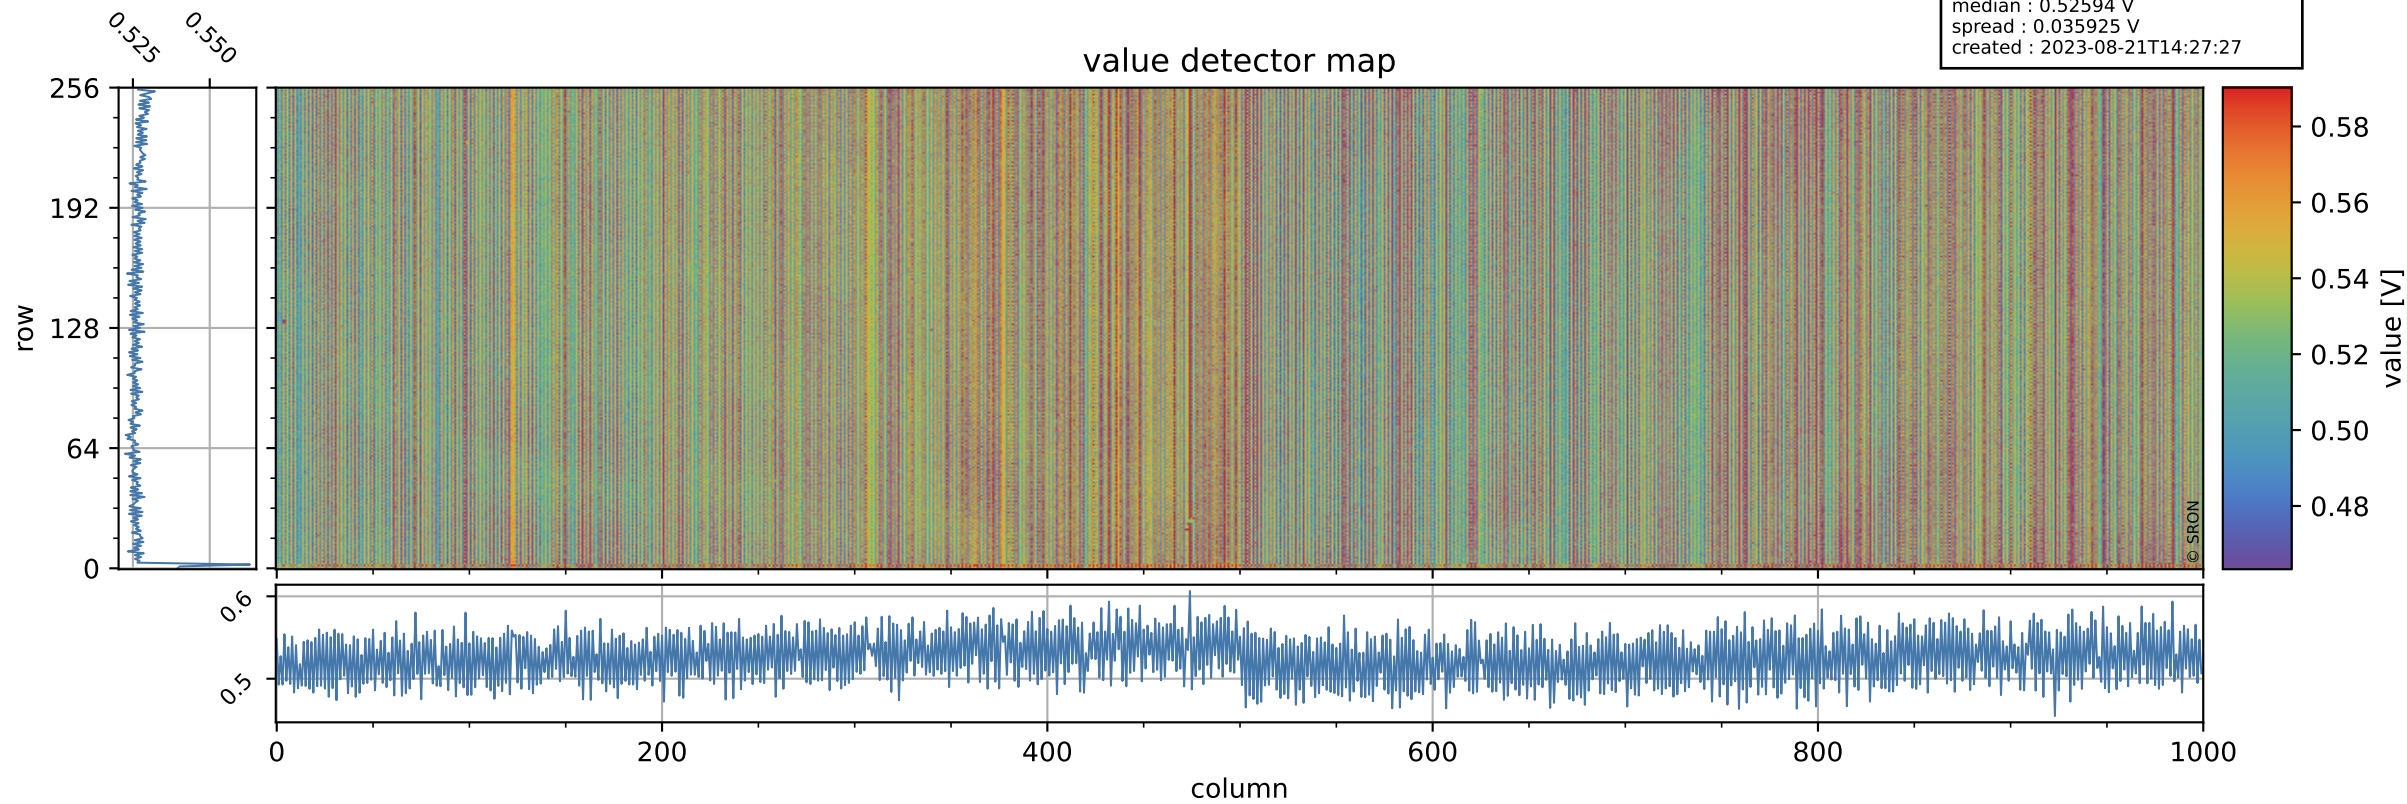

# Tropomi SWIR offset (official)

orbits : 20 in [8902, 8947]  
coverage : 2019-07-03 / 2019-07-06  
median : 0.52594 V  
spread : 0.035925 V  
created : 2023-08-21T14:27:27

## value detector map

# Tropomi SWIR offset (official)

orbits : 20 in [8902, 8947]  
coverage : 2019-07-03 / 2019-07-06  
median : 32.794  $\mu\text{V}$   
spread : 19.399  $\mu\text{V}$   
created : 2023-08-21T14:27:27

# Tropomi SWIR offset (official) ground-tracks of Sentinel-5P

orbits : 20 in [8902, 8947]  
coverage : 2019-07-03 / 2019-07-06  
created : 2023-08-21T14:27:28