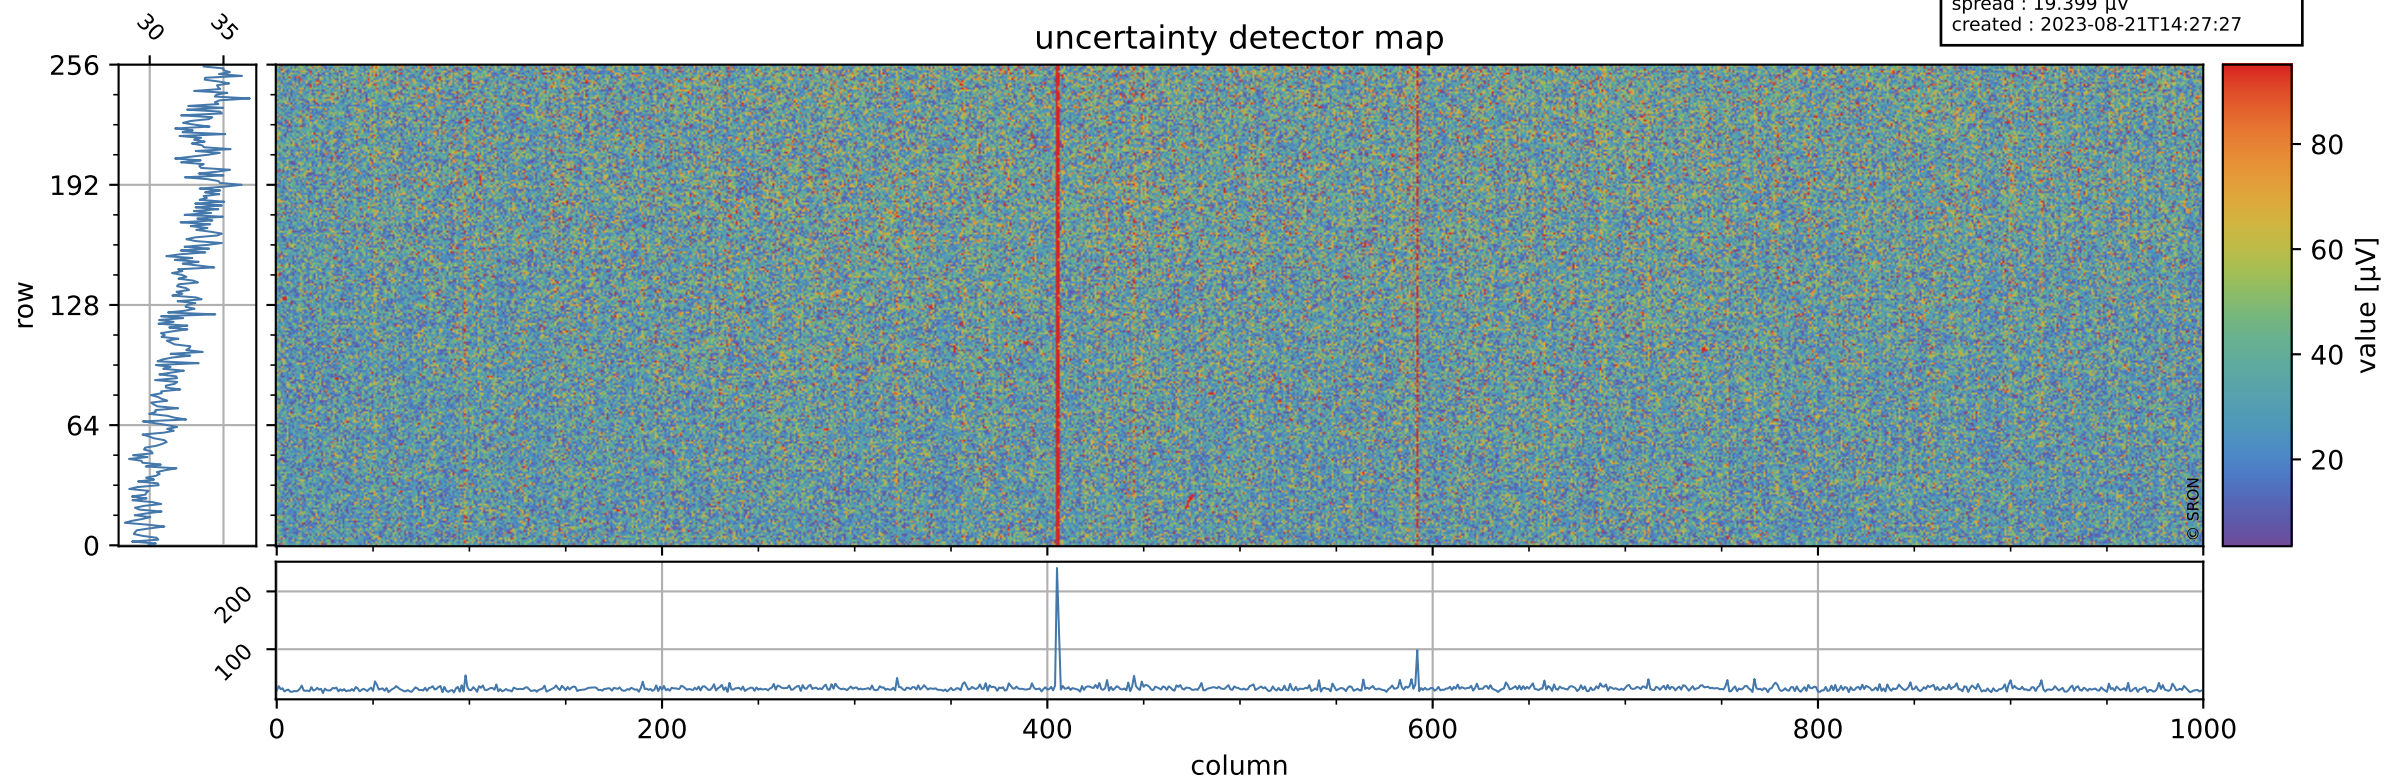

# Tropomi SWIR offset (official)

orbits : 20 in [8902, 8947]  
coverage : 2019-07-03 / 2019-07-06  
median : 0.52594 V  
spread : 0.035925 V  
created : 2023-08-21T14:27:27

## value detector map

# Tropomi SWIR offset (official)

orbits : 20 in [8902, 8947]  
coverage : 2019-07-03 / 2019-07-06  
median : 32.794  $\mu\text{V}$   
spread : 19.399  $\mu\text{V}$   
created : 2023-08-21T14:27:27

# Tropomi SWIR offset (official) ground-tracks of Sentinel-5P

orbits : 20 in [8902, 8947]  
coverage : 2019-07-03 / 2019-07-06  
created : 2023-08-21T14:27:28