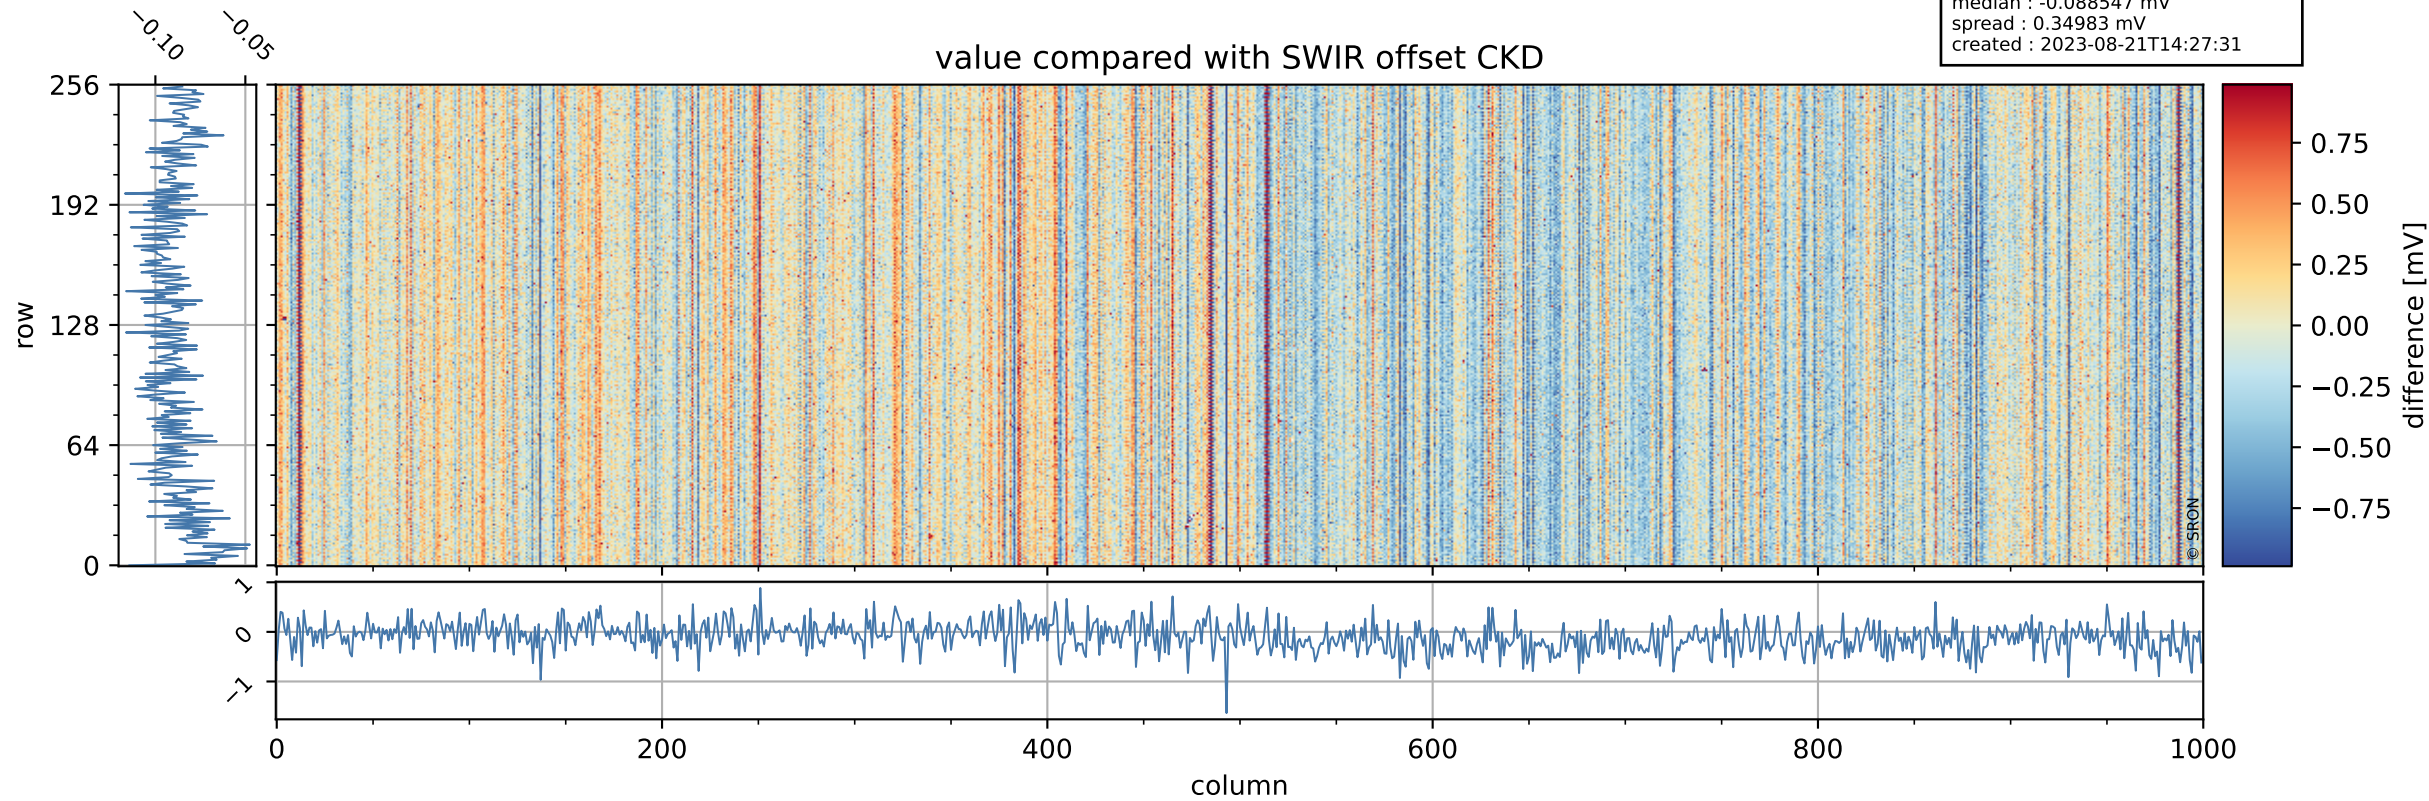

Tropomi SWIR offset (official)

orbits : 19 in [8917, 8962]
coverage : 2019-07-04 / 2019-07-07
median : 0.52593 V
spread : 0.035924 V
created : 2023-08-21T14:27:30

value detector map

Tropomi SWIR offset (official)

orbits : 19 in [8917, 8962]
coverage : 2019-07-04 / 2019-07-07
median : 33.586 μV
spread : 19.726 μV
created : 2023-08-21T14:27:31

Tropomi SWIR offset (official)

orbits : 19 in [8917, 8962]
coverage : 2019-07-04 / 2019-07-07
median : -0.088547 mV
spread : 0.34983 mV
created : 2023-08-21T14:27:31

value compared with SWIR offset CKD

Tropomi SWIR offset (official) ground-tracks of Sentinel-5P

orbits : 19 in [8917, 8962]
coverage : 2019-07-04 / 2019-07-07
created : 2023-08-21T14:27:31

Tropomi SWIR offset (official)

orbits : [2827, 8962]
coverage : 2018-04-30 / 2019-07-07
created : 2023-08-21T14:27:32

trend of detector median & temperatures