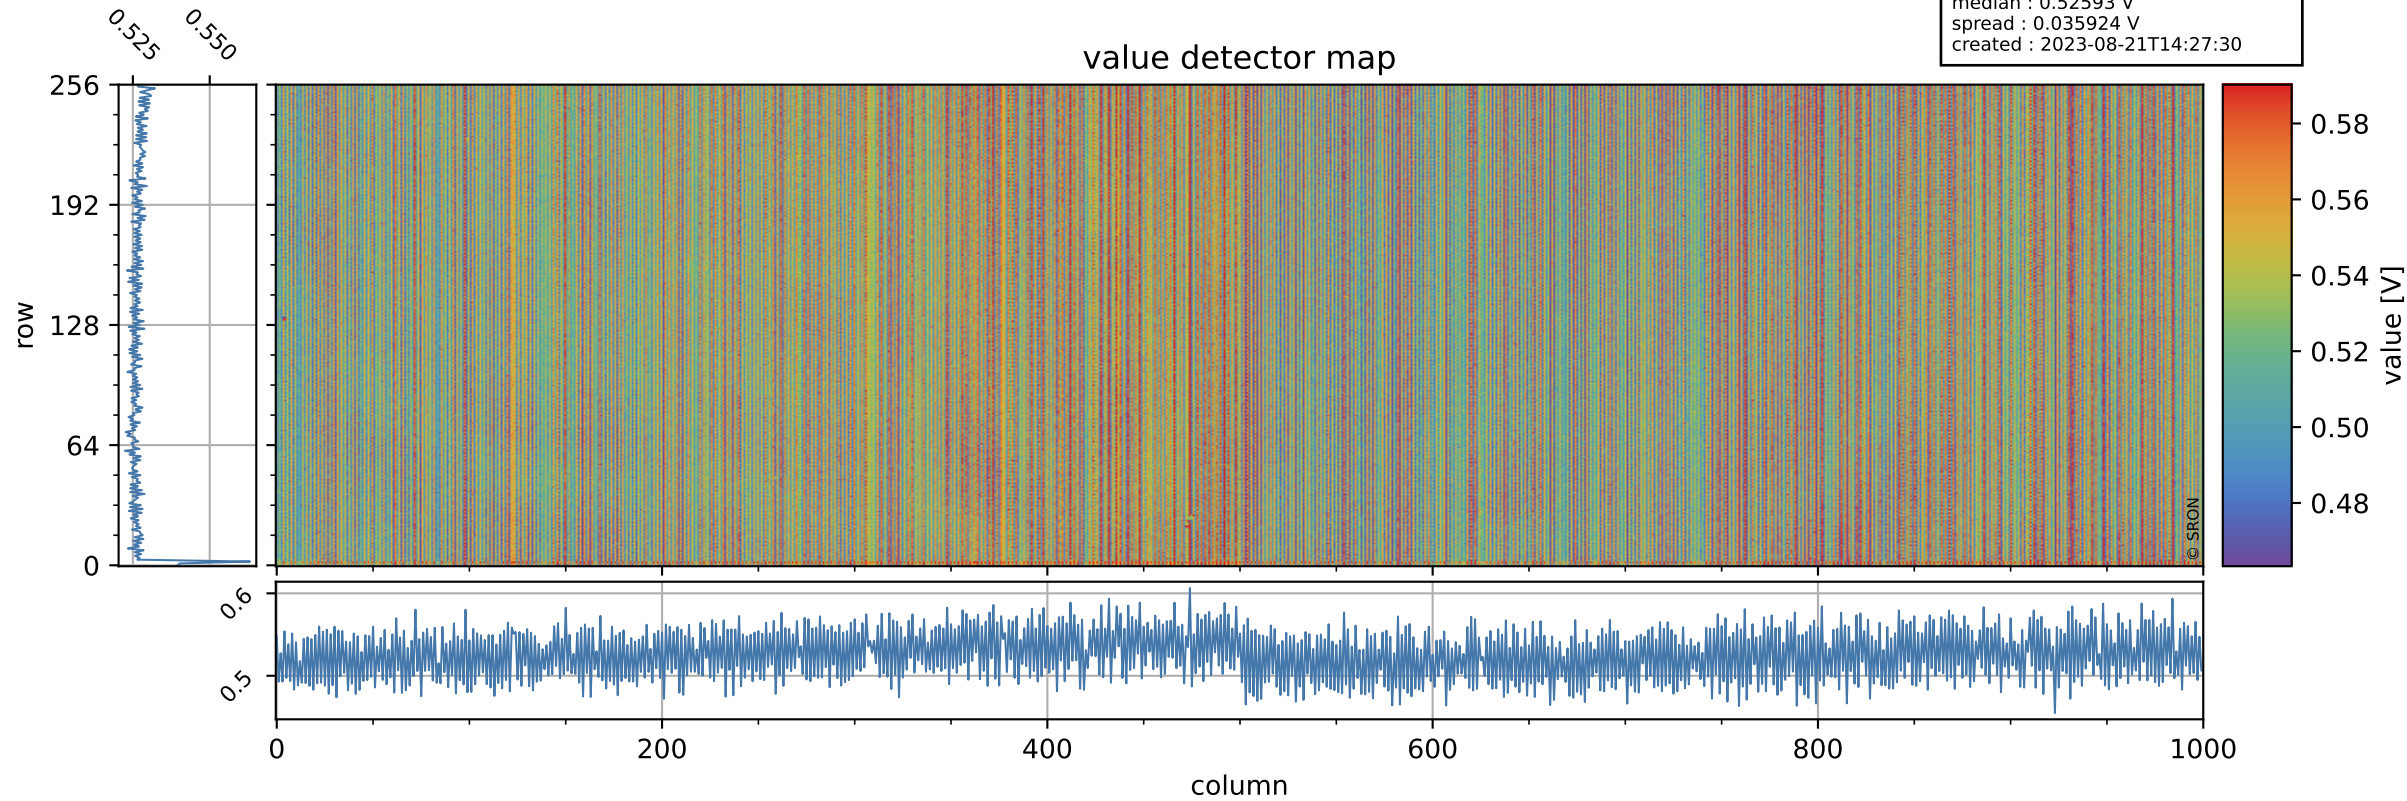

Tropomi SWIR offset (official)

orbits : 19 in [8917, 8962]
coverage : 2019-07-04 / 2019-07-07
median : 0.52593 V
spread : 0.035924 V
created : 2023-08-21T14:27:30

value detector map

Tropomi SWIR offset (official)

orbits : 19 in [8917, 8962]
coverage : 2019-07-04 / 2019-07-07
median : 33.586 μV
spread : 19.726 μV
created : 2023-08-21T14:27:31

Tropomi SWIR offset (official)

orbits : 19 in [8917, 8962]
coverage : 2019-07-04 / 2019-07-07
median : -0.088547 mV
spread : 0.34983 mV
created : 2023-08-21T14:27:31

value compared with SWIR offset CKD

Tropomi SWIR offset (official) ground-tracks of Sentinel-5P

orbits : 19 in [8917, 8962]
coverage : 2019-07-04 / 2019-07-07
created : 2023-08-21T14:27:31

Tropomi SWIR offset (official)

orbits : [2827, 8962]
coverage : 2018-04-30 / 2019-07-07
created : 2023-08-21T14:27:32

trend of detector median & temperatures