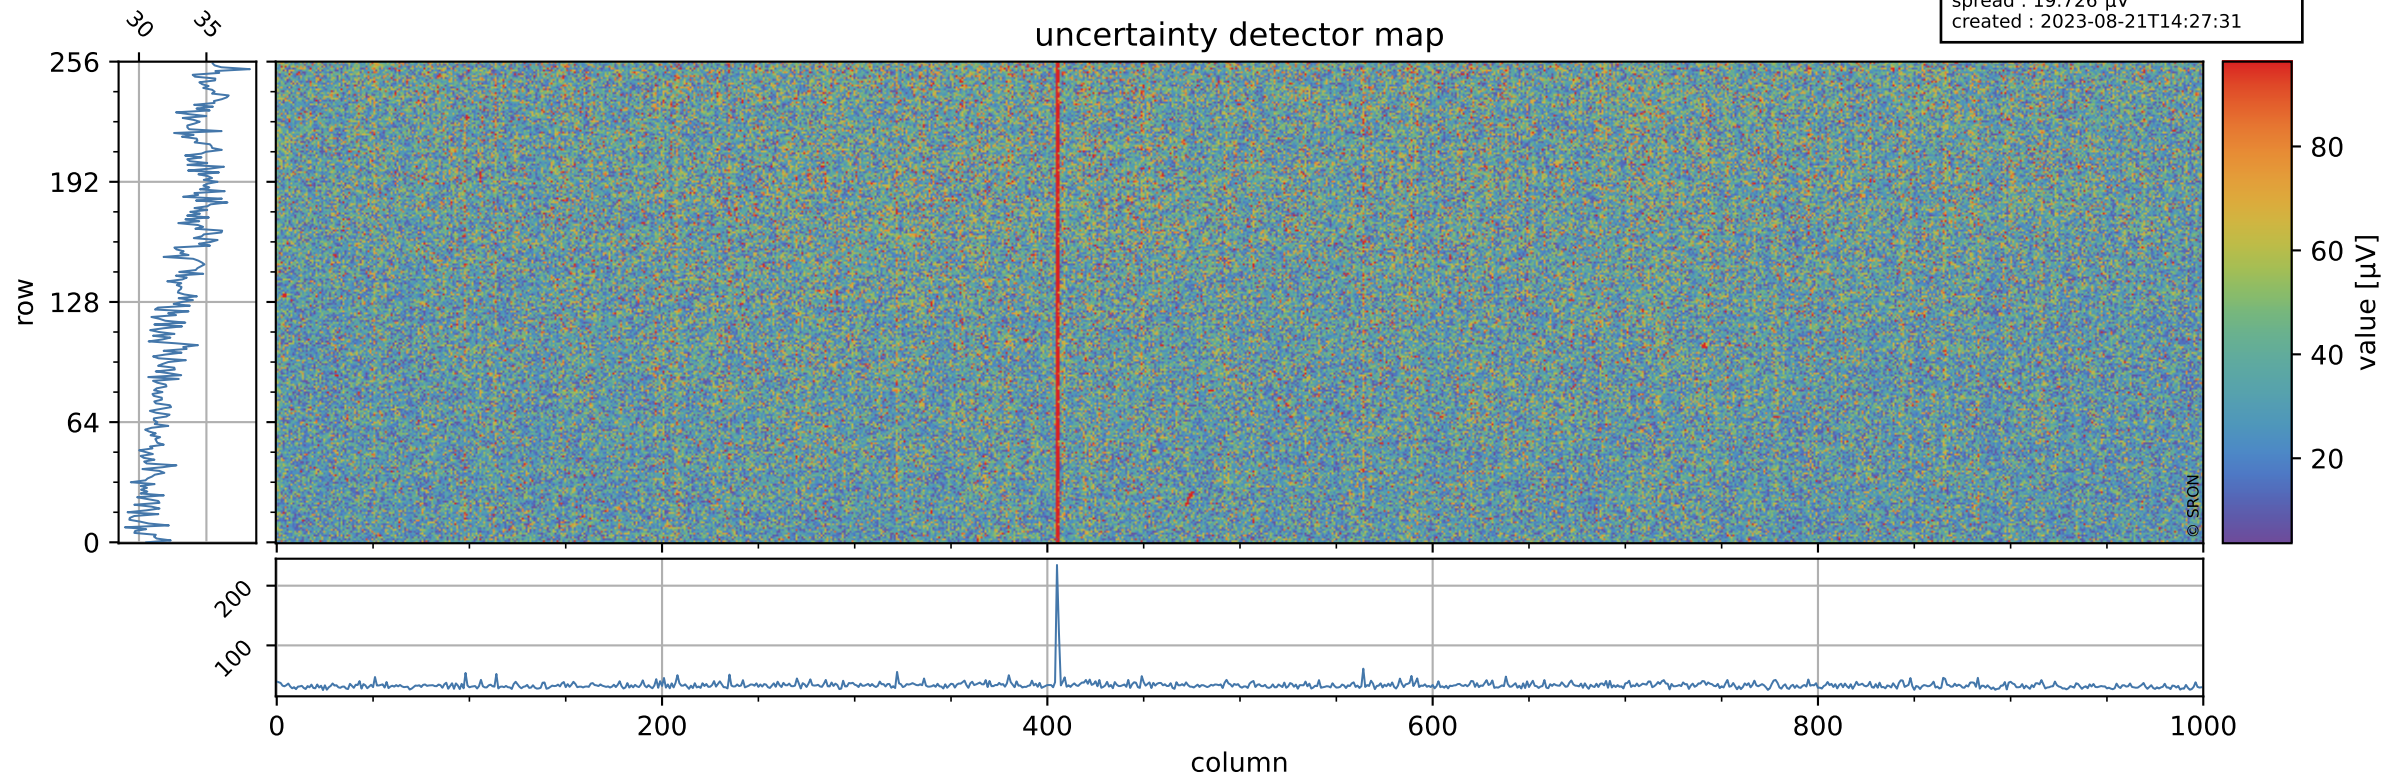

Tropomi SWIR offset (official)

orbits : 19 in [8917, 8962]
coverage : 2019-07-04 / 2019-07-07
median : 0.52593 V
spread : 0.035924 V
created : 2023-08-21T14:27:30

value detector map

Tropomi SWIR offset (official)

orbits : 19 in [8917, 8962]
coverage : 2019-07-04 / 2019-07-07
median : 33.586 μV
spread : 19.726 μV
created : 2023-08-21T14:27:31

Tropomi SWIR offset (official)

orbits : 19 in [8917, 8962]
coverage : 2019-07-04 / 2019-07-07
median : -0.088547 mV
spread : 0.34983 mV
created : 2023-08-21T14:27:31

value compared with SWIR offset CKD

Tropomi SWIR offset (official) ground-tracks of Sentinel-5P

orbits : 19 in [8917, 8962]
coverage : 2019-07-04 / 2019-07-07
created : 2023-08-21T14:27:31

Tropomi SWIR offset (official)

orbits : [2827, 8962]
coverage : 2018-04-30 / 2019-07-07
created : 2023-08-21T14:27:32

trend of detector median & temperatures