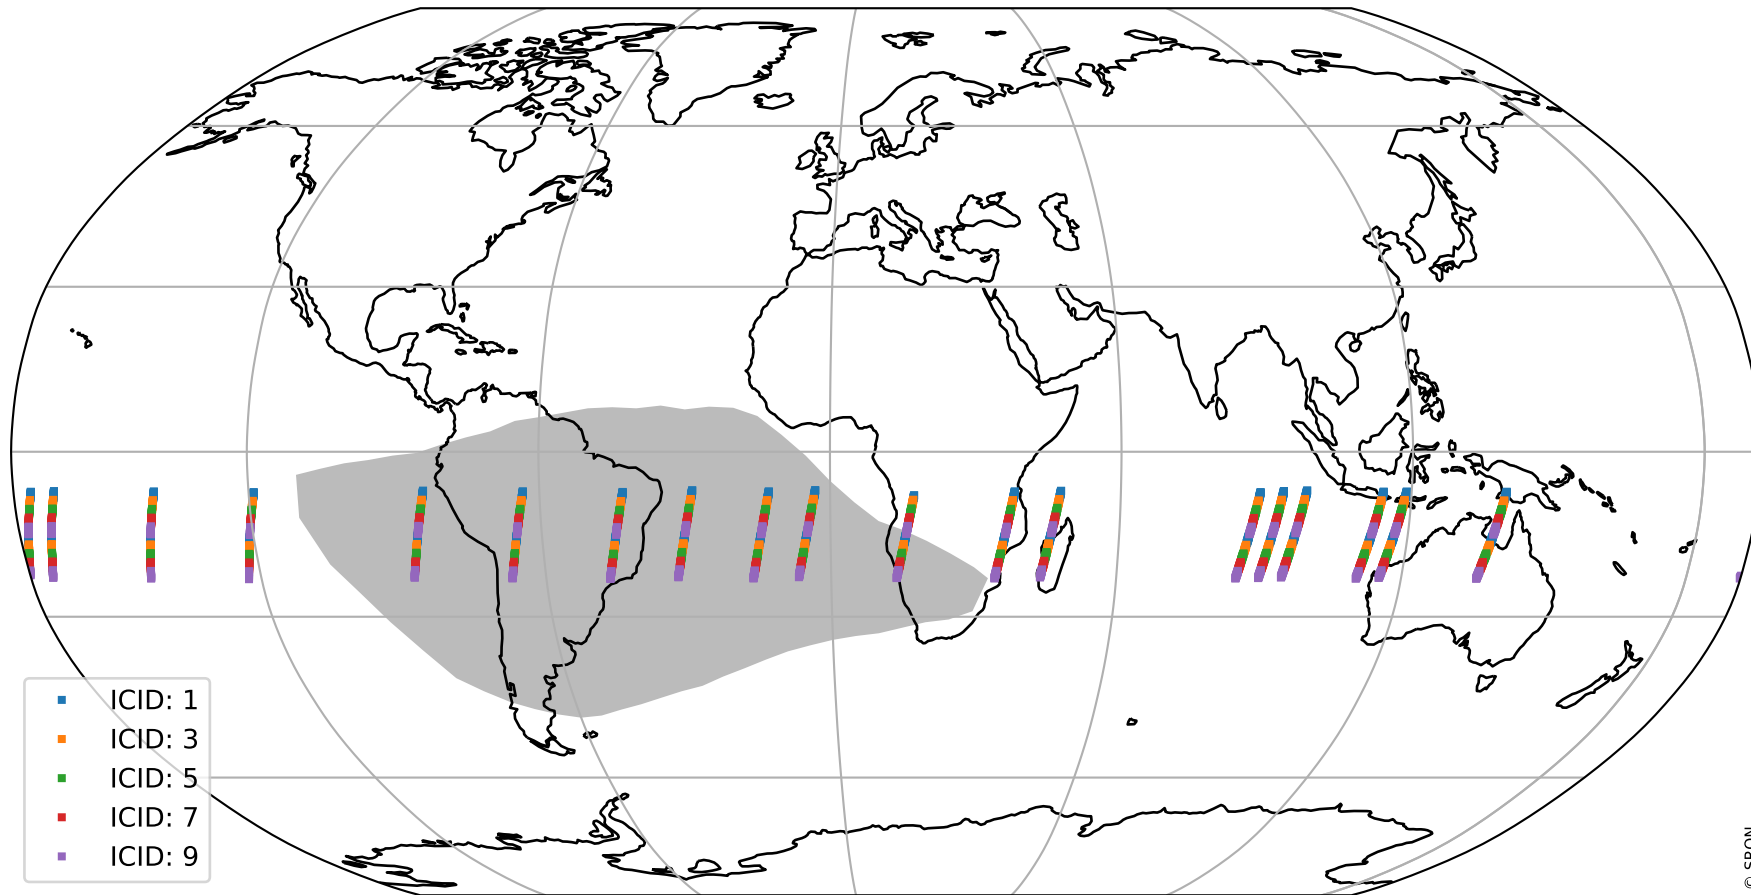

Tropomi SWIR offset (official)

orbits : 19 in [8917, 8962]
coverage : 2019-07-04 / 2019-07-07
median : 0.52593 V
spread : 0.035924 V
created : 2023-08-21T14:27:30

value detector map

Tropomi SWIR offset (official)

orbits : 19 in [8917, 8962]
coverage : 2019-07-04 / 2019-07-07
median : 33.586 μV
spread : 19.726 μV
created : 2023-08-21T14:27:31

Tropomi SWIR offset (official)

orbits : 19 in [8917, 8962]
coverage : 2019-07-04 / 2019-07-07
median : -0.088547 mV
spread : 0.34983 mV
created : 2023-08-21T14:27:31

value compared with SWIR offset CKD

Tropomi SWIR offset (official) ground-tracks of Sentinel-5P

orbits : 19 in [8917, 8962]
coverage : 2019-07-04 / 2019-07-07
created : 2023-08-21T14:27:31

Tropomi SWIR offset (official)

orbits : [2827, 8962]
coverage : 2018-04-30 / 2019-07-07
created : 2023-08-21T14:27:32

trend of detector median & temperatures