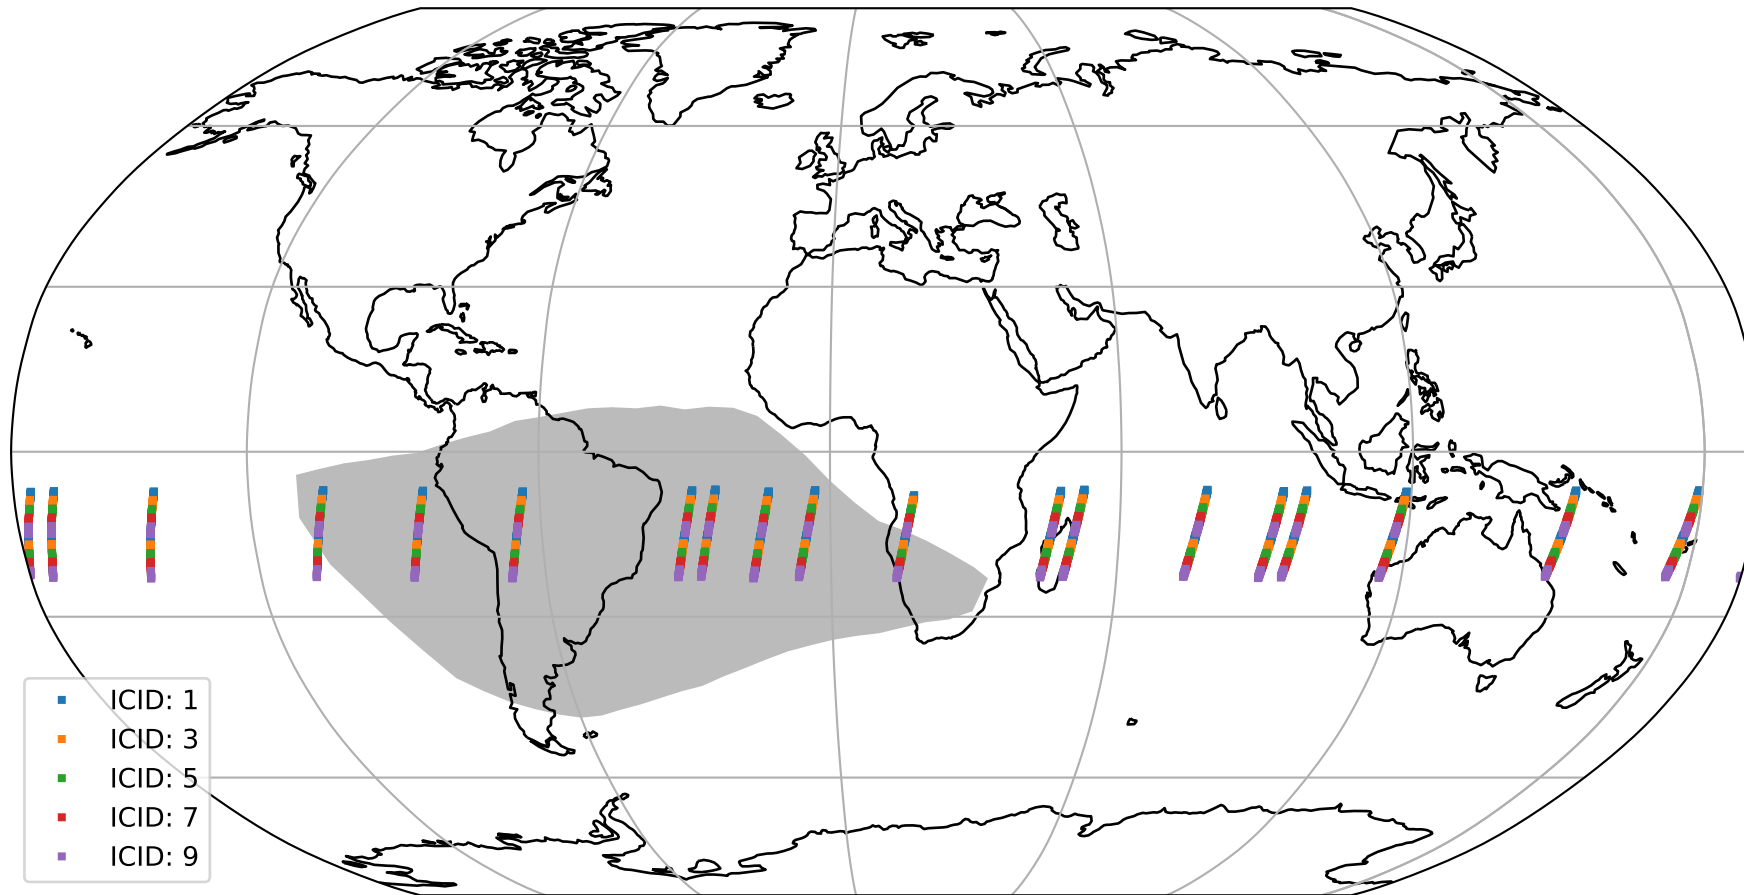

Tropomi SWIR offset (official)

orbits : 19 in [8932, 8977]
coverage : 2019-07-05 / 2019-07-08
median : 0.52593 V
spread : 0.035922 V
created : 2023-08-21T14:27:33

value detector map

Tropomi SWIR offset (official)

orbits : 19 in [8932, 8977]
coverage : 2019-07-05 / 2019-07-08
median : 34.79 μV
spread : 20.457 μV
created : 2023-08-21T14:27:33

Tropomi SWIR offset (official)

orbits : 19 in [8932, 8977]
coverage : 2019-07-05 / 2019-07-08
median : -0.089572 mV
spread : 0.34972 mV
created : 2023-08-21T14:27:34

value compared with SWIR offset CKD

Tropomi SWIR offset (official) ground-tracks of Sentinel-5P

orbits : 19 in [8932, 8977]
coverage : 2019-07-05 / 2019-07-08
created : 2023-08-21T14:27:34

Tropomi SWIR offset (official)

orbits : [2827, 8977]
coverage : 2018-04-30 / 2019-07-08
created : 2023-08-21T14:27:34

trend of detector median & temperatures