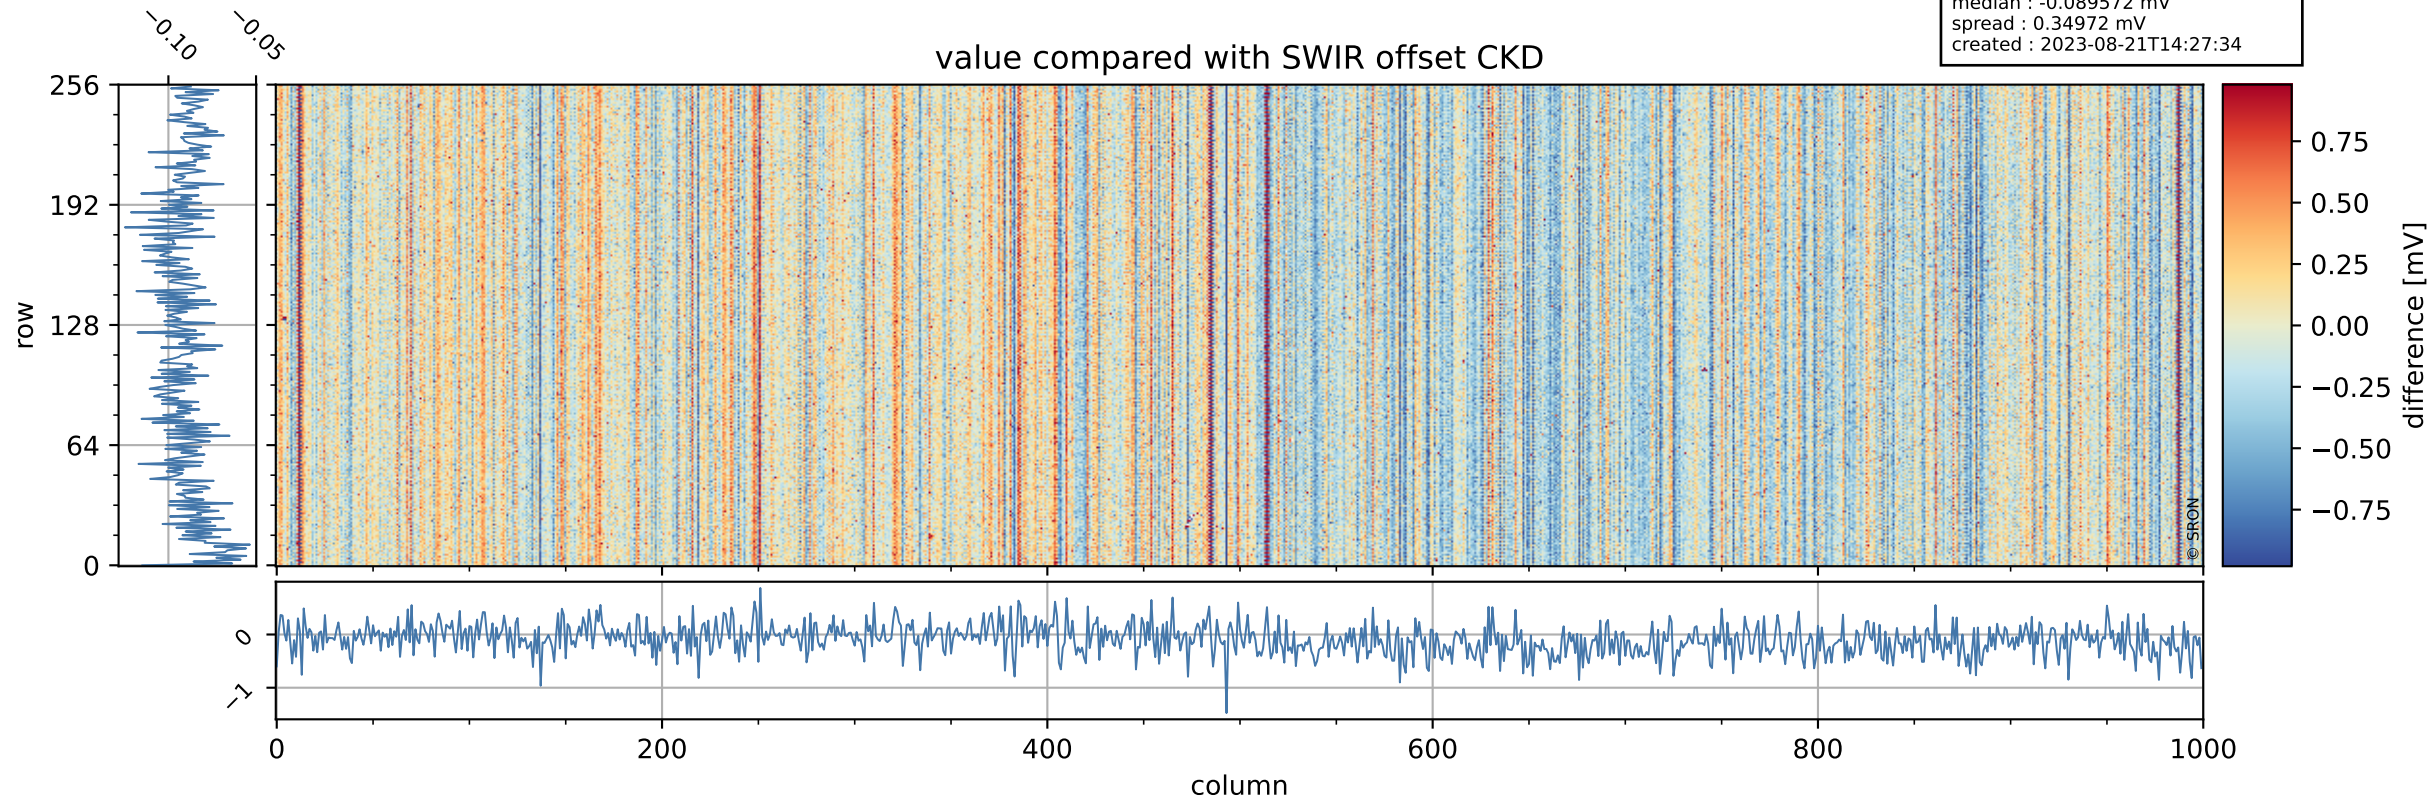

Tropomi SWIR offset (official)

orbits : 19 in [8932, 8977]
coverage : 2019-07-05 / 2019-07-08
median : 0.52593 V
spread : 0.035922 V
created : 2023-08-21T14:27:33

value detector map

Tropomi SWIR offset (official)

orbits : 19 in [8932, 8977]
coverage : 2019-07-05 / 2019-07-08
median : 34.79 μV
spread : 20.457 μV
created : 2023-08-21T14:27:33

Tropomi SWIR offset (official)

orbits : 19 in [8932, 8977]
coverage : 2019-07-05 / 2019-07-08
median : -0.089572 mV
spread : 0.34972 mV
created : 2023-08-21T14:27:34

value compared with SWIR offset CKD

Tropomi SWIR offset (official) ground-tracks of Sentinel-5P

orbits : 19 in [8932, 8977]
coverage : 2019-07-05 / 2019-07-08
created : 2023-08-21T14:27:34

Tropomi SWIR offset (official)

orbits : [2827, 8977]
coverage : 2018-04-30 / 2019-07-08
created : 2023-08-21T14:27:34

trend of detector median & temperatures