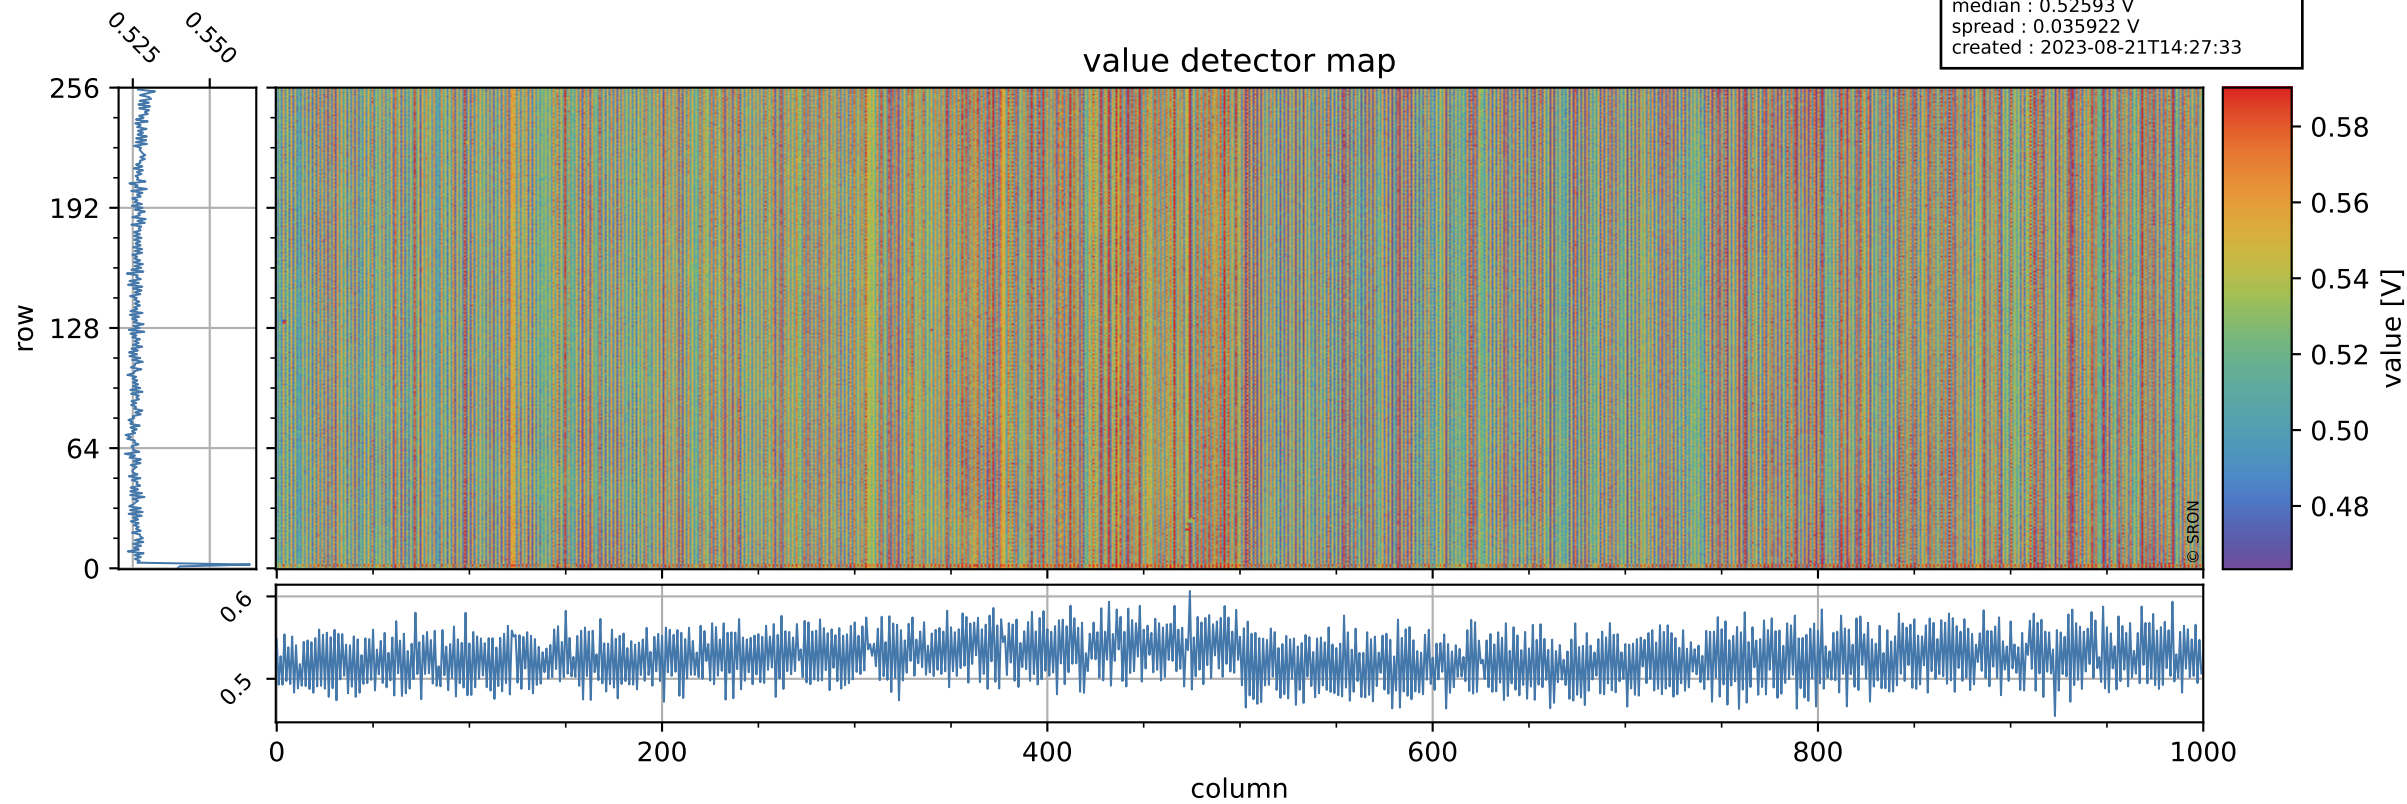

Tropomi SWIR offset (official)

orbits : 19 in [8932, 8977]
coverage : 2019-07-05 / 2019-07-08
median : 0.52593 V
spread : 0.035922 V
created : 2023-08-21T14:27:33

value detector map

Tropomi SWIR offset (official)

orbits : 19 in [8932, 8977]
coverage : 2019-07-05 / 2019-07-08
median : 34.79 μV
spread : 20.457 μV
created : 2023-08-21T14:27:33

Tropomi SWIR offset (official)

orbits : 19 in [8932, 8977]
coverage : 2019-07-05 / 2019-07-08
median : -0.089572 mV
spread : 0.34972 mV
created : 2023-08-21T14:27:34

value compared with SWIR offset CKD

Tropomi SWIR offset (official) ground-tracks of Sentinel-5P

orbits : 19 in [8932, 8977]
coverage : 2019-07-05 / 2019-07-08
created : 2023-08-21T14:27:34

Tropomi SWIR offset (official)

orbits : [2827, 8977]
coverage : 2018-04-30 / 2019-07-08
created : 2023-08-21T14:27:34

trend of detector median & temperatures