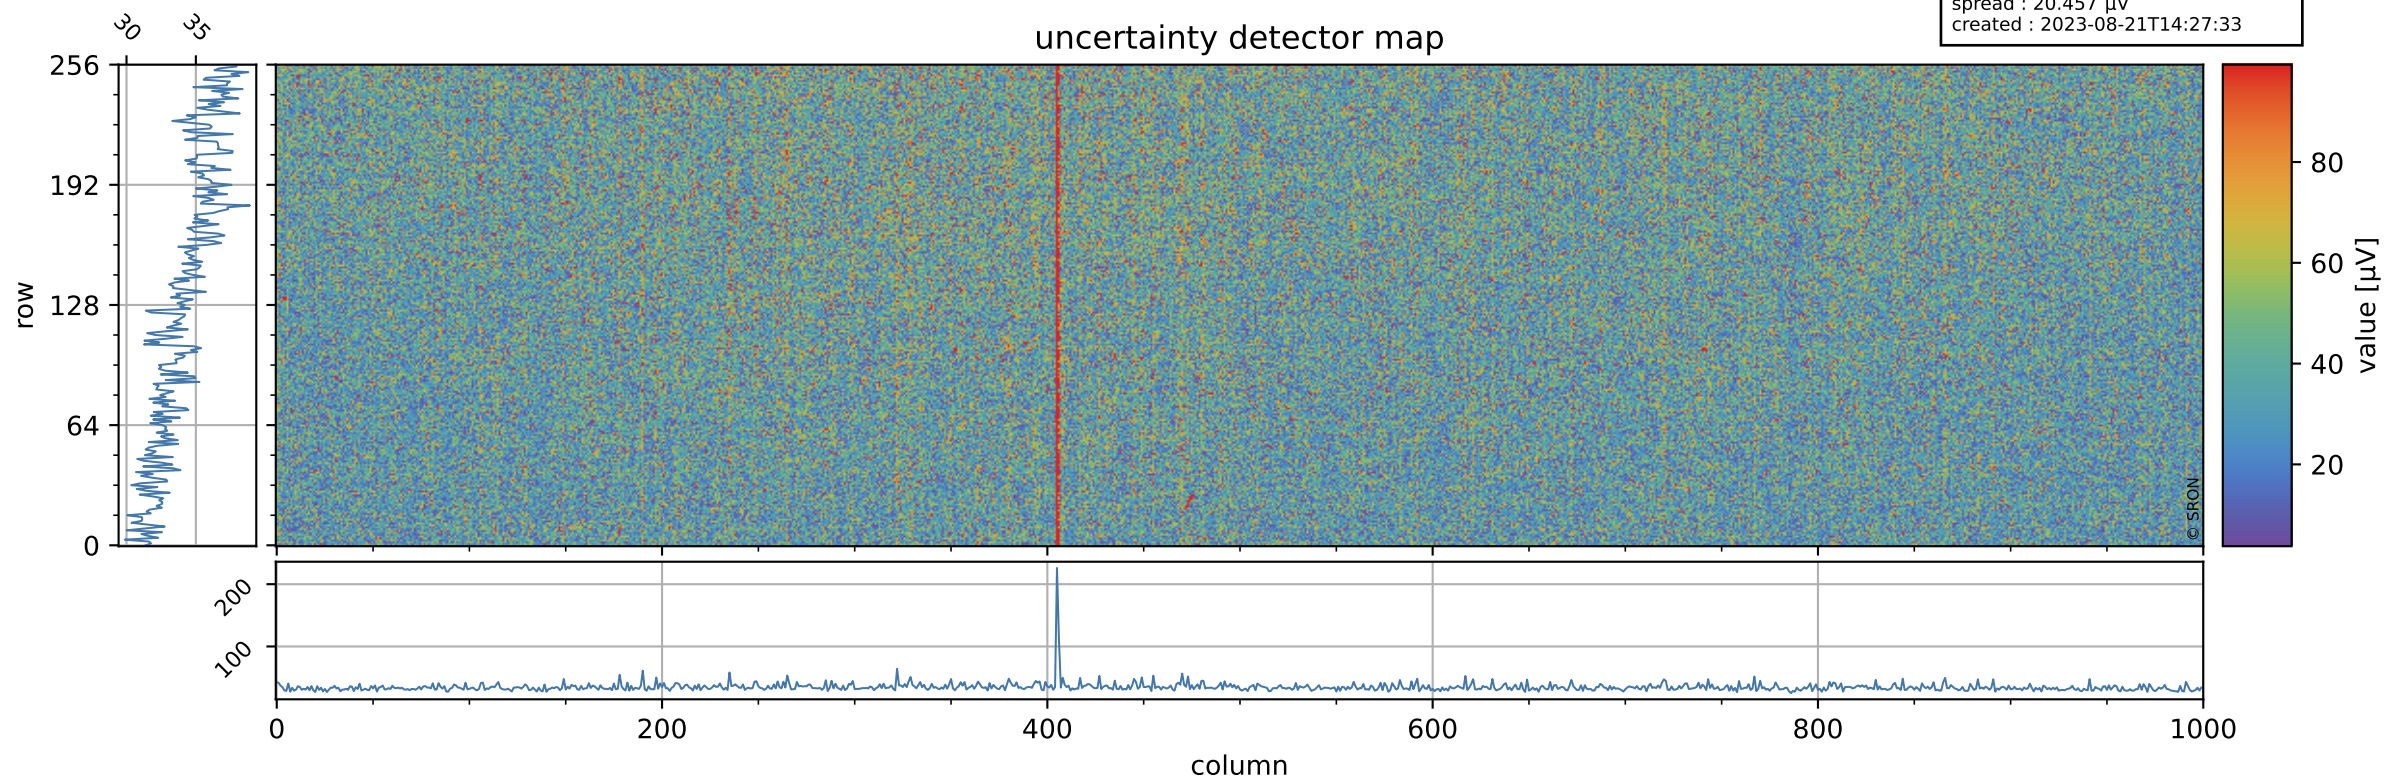

Tropomi SWIR offset (official)

orbits : 19 in [8932, 8977]
coverage : 2019-07-05 / 2019-07-08
median : 0.52593 V
spread : 0.035922 V
created : 2023-08-21T14:27:33

value detector map

Tropomi SWIR offset (official)

orbits : 19 in [8932, 8977]
coverage : 2019-07-05 / 2019-07-08
median : 34.79 μV
spread : 20.457 μV
created : 2023-08-21T14:27:33

Tropomi SWIR offset (official)

orbits : 19 in [8932, 8977]
coverage : 2019-07-05 / 2019-07-08
median : -0.089572 mV
spread : 0.34972 mV
created : 2023-08-21T14:27:34

value compared with SWIR offset CKD

Tropomi SWIR offset (official) ground-tracks of Sentinel-5P

orbits : 19 in [8932, 8977]
coverage : 2019-07-05 / 2019-07-08
created : 2023-08-21T14:27:34

Tropomi SWIR offset (official)

orbits : [2827, 8977]
coverage : 2018-04-30 / 2019-07-08
created : 2023-08-21T14:27:34

trend of detector median & temperatures