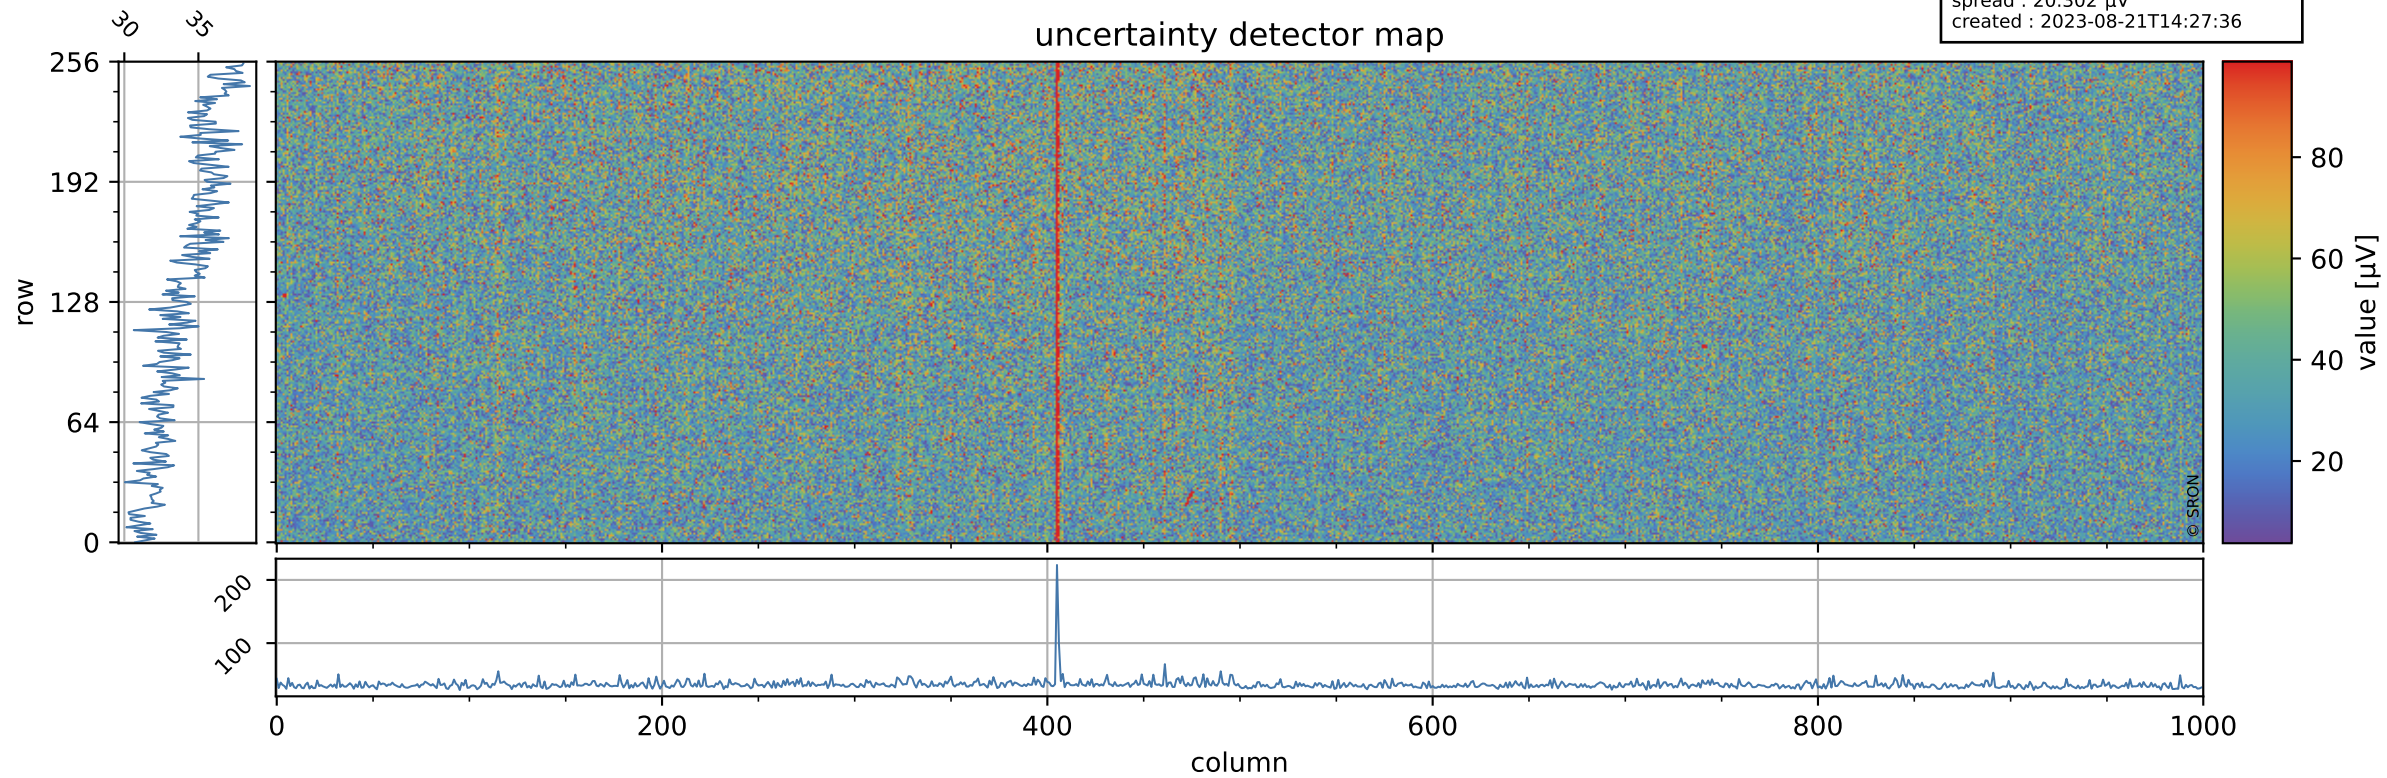

Tropomi SWIR offset (official)

orbits : 18 in [8947, 8992]
coverage : 2019-07-06 / 2019-07-09
median : 0.52593 V
spread : 0.035922 V
created : 2023-08-21T14:27:35

value detector map

Tropomi SWIR offset (official)

orbits : 18 in [8947, 8992]
coverage : 2019-07-06 / 2019-07-09
median : 34.602 μV
spread : 20.302 μV
created : 2023-08-21T14:27:36

Tropomi SWIR offset (official)

orbits : 18 in [8947, 8992]
coverage : 2019-07-06 / 2019-07-09
median : -0.092322 mV
spread : 0.35218 mV
created : 2023-08-21T14:27:36

value compared with SWIR offset CKD

Tropomi SWIR offset (official) ground-tracks of Sentinel-5P

orbits : 18 in [8947, 8992]
coverage : 2019-07-06 / 2019-07-09
created : 2023-08-21T14:27:37

Tropomi SWIR offset (official)

orbits : [2827, 8992]
coverage : 2018-04-30 / 2019-07-09
created : 2023-08-21T14:27:37

trend of detector median & temperatures