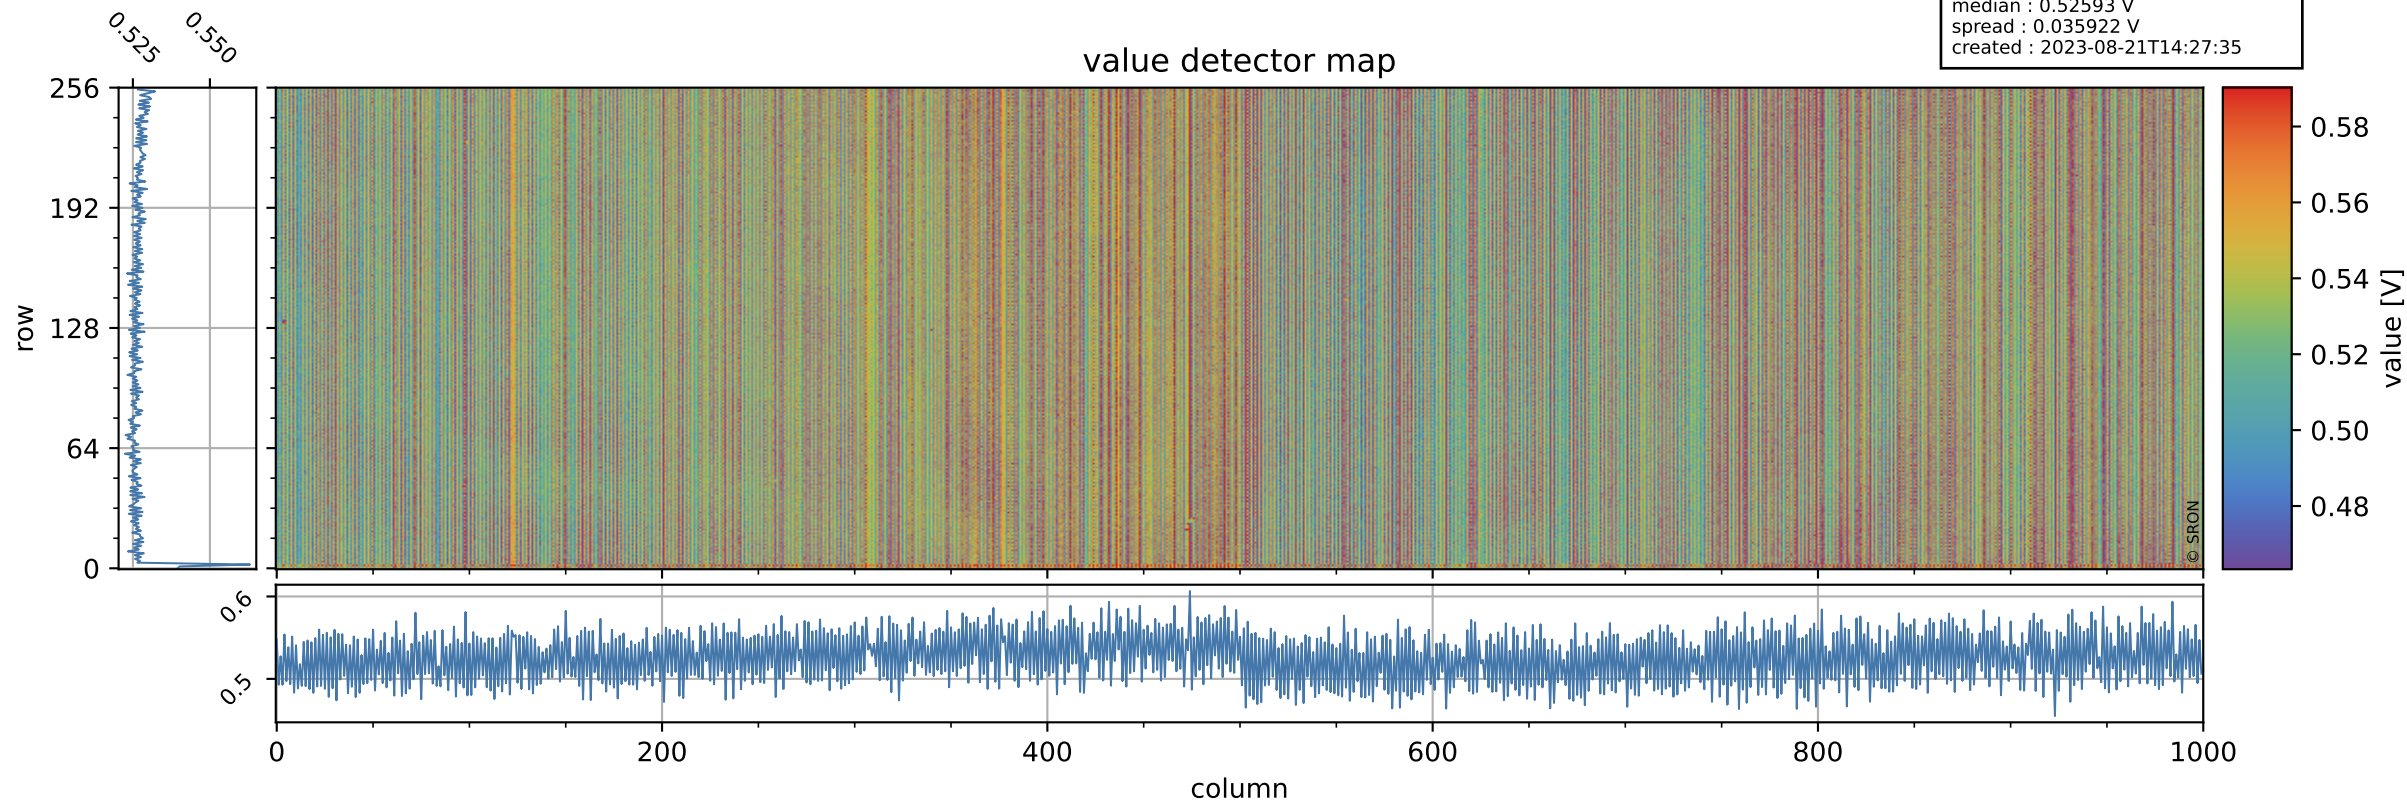

Tropomi SWIR offset (official)

orbits : 18 in [8947, 8992]
coverage : 2019-07-06 / 2019-07-09
median : 0.52593 V
spread : 0.035922 V
created : 2023-08-21T14:27:35

value detector map

Tropomi SWIR offset (official)

orbits : 18 in [8947, 8992]
coverage : 2019-07-06 / 2019-07-09
median : 34.602 μV
spread : 20.302 μV
created : 2023-08-21T14:27:36

Tropomi SWIR offset (official)

orbits : 18 in [8947, 8992]
coverage : 2019-07-06 / 2019-07-09
median : -0.092322 mV
spread : 0.35218 mV
created : 2023-08-21T14:27:36

value compared with SWIR offset CKD

Tropomi SWIR offset (official) ground-tracks of Sentinel-5P

orbits : 18 in [8947, 8992]
coverage : 2019-07-06 / 2019-07-09
created : 2023-08-21T14:27:37

Tropomi SWIR offset (official)

orbits : [2827, 8992]
coverage : 2018-04-30 / 2019-07-09
created : 2023-08-21T14:27:37

trend of detector median & temperatures