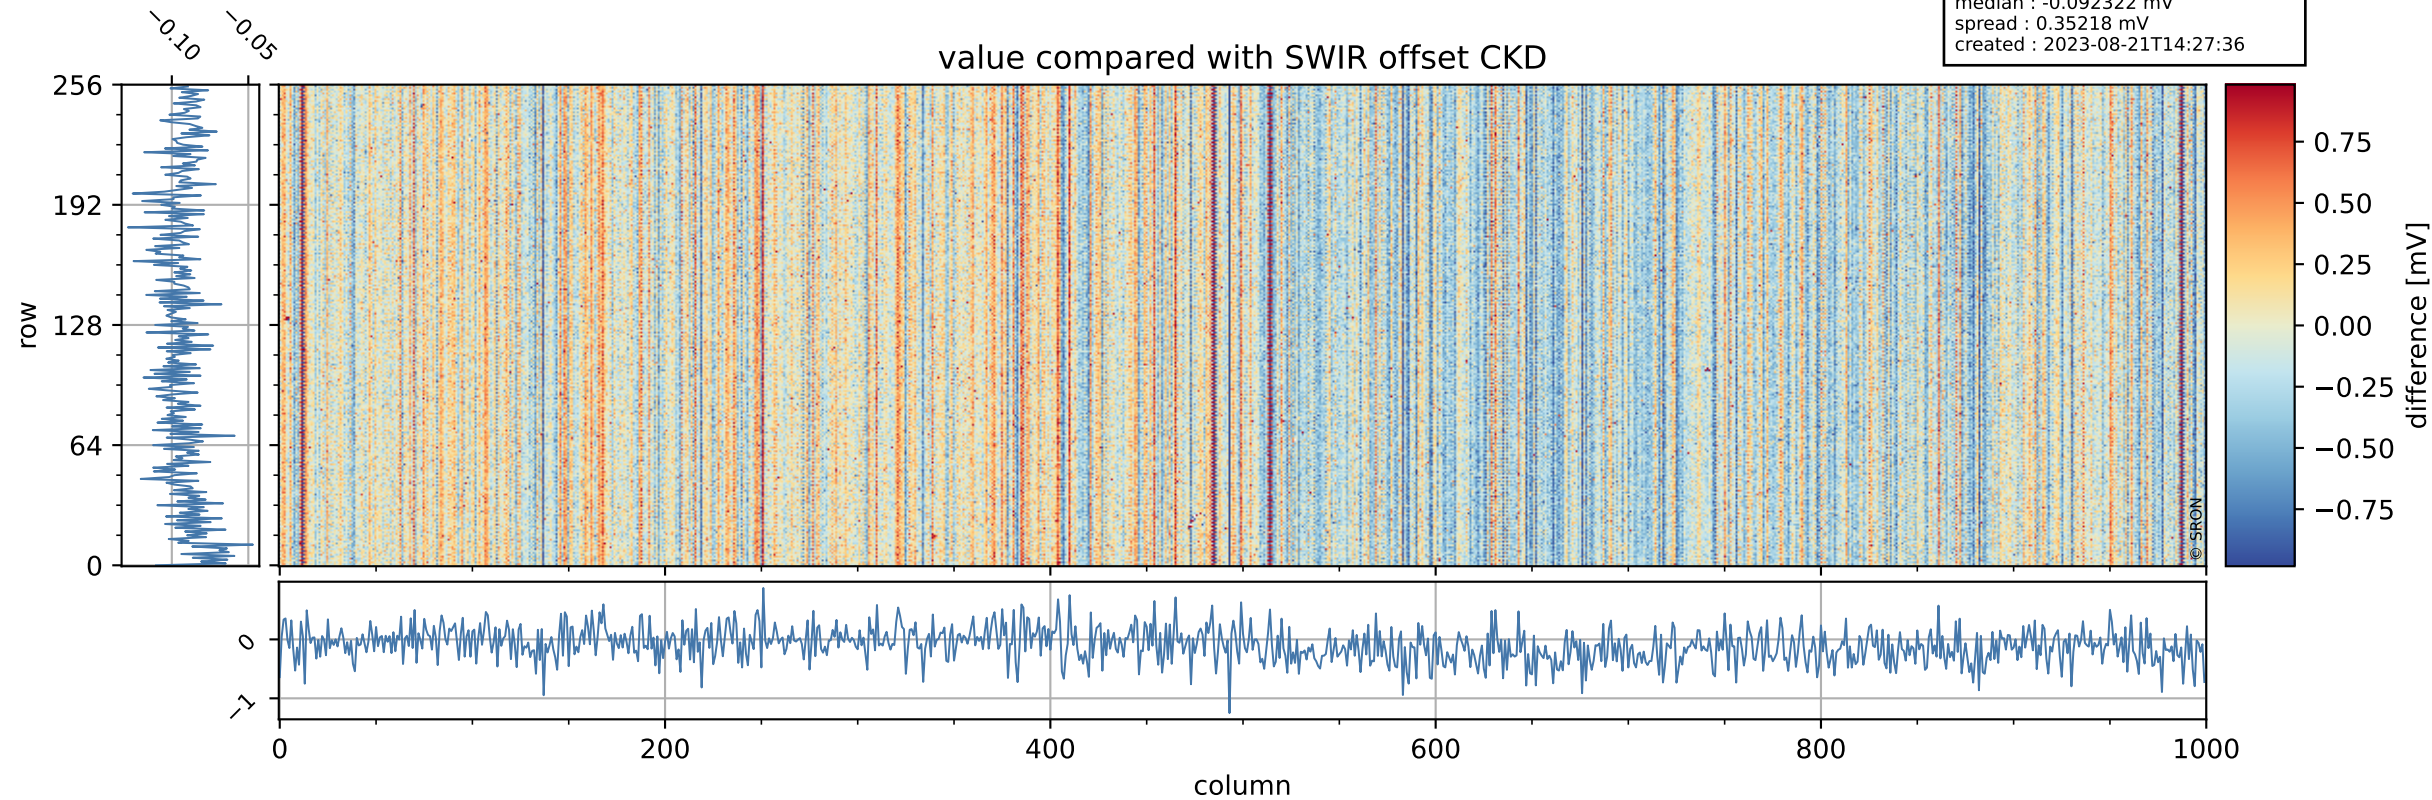

Tropomi SWIR offset (official)

orbits : 18 in [8947, 8992]
coverage : 2019-07-06 / 2019-07-09
median : 0.52593 V
spread : 0.035922 V
created : 2023-08-21T14:27:35

value detector map

Tropomi SWIR offset (official)

orbits : 18 in [8947, 8992]
coverage : 2019-07-06 / 2019-07-09
median : 34.602 μV
spread : 20.302 μV
created : 2023-08-21T14:27:36

Tropomi SWIR offset (official)

orbits : 18 in [8947, 8992]
coverage : 2019-07-06 / 2019-07-09
median : -0.092322 mV
spread : 0.35218 mV
created : 2023-08-21T14:27:36

value compared with SWIR offset CKD

Tropomi SWIR offset (official) ground-tracks of Sentinel-5P

orbits : 18 in [8947, 8992]
coverage : 2019-07-06 / 2019-07-09
created : 2023-08-21T14:27:37

Tropomi SWIR offset (official)

orbits : [2827, 8992]
coverage : 2018-04-30 / 2019-07-09
created : 2023-08-21T14:27:37

trend of detector median & temperatures