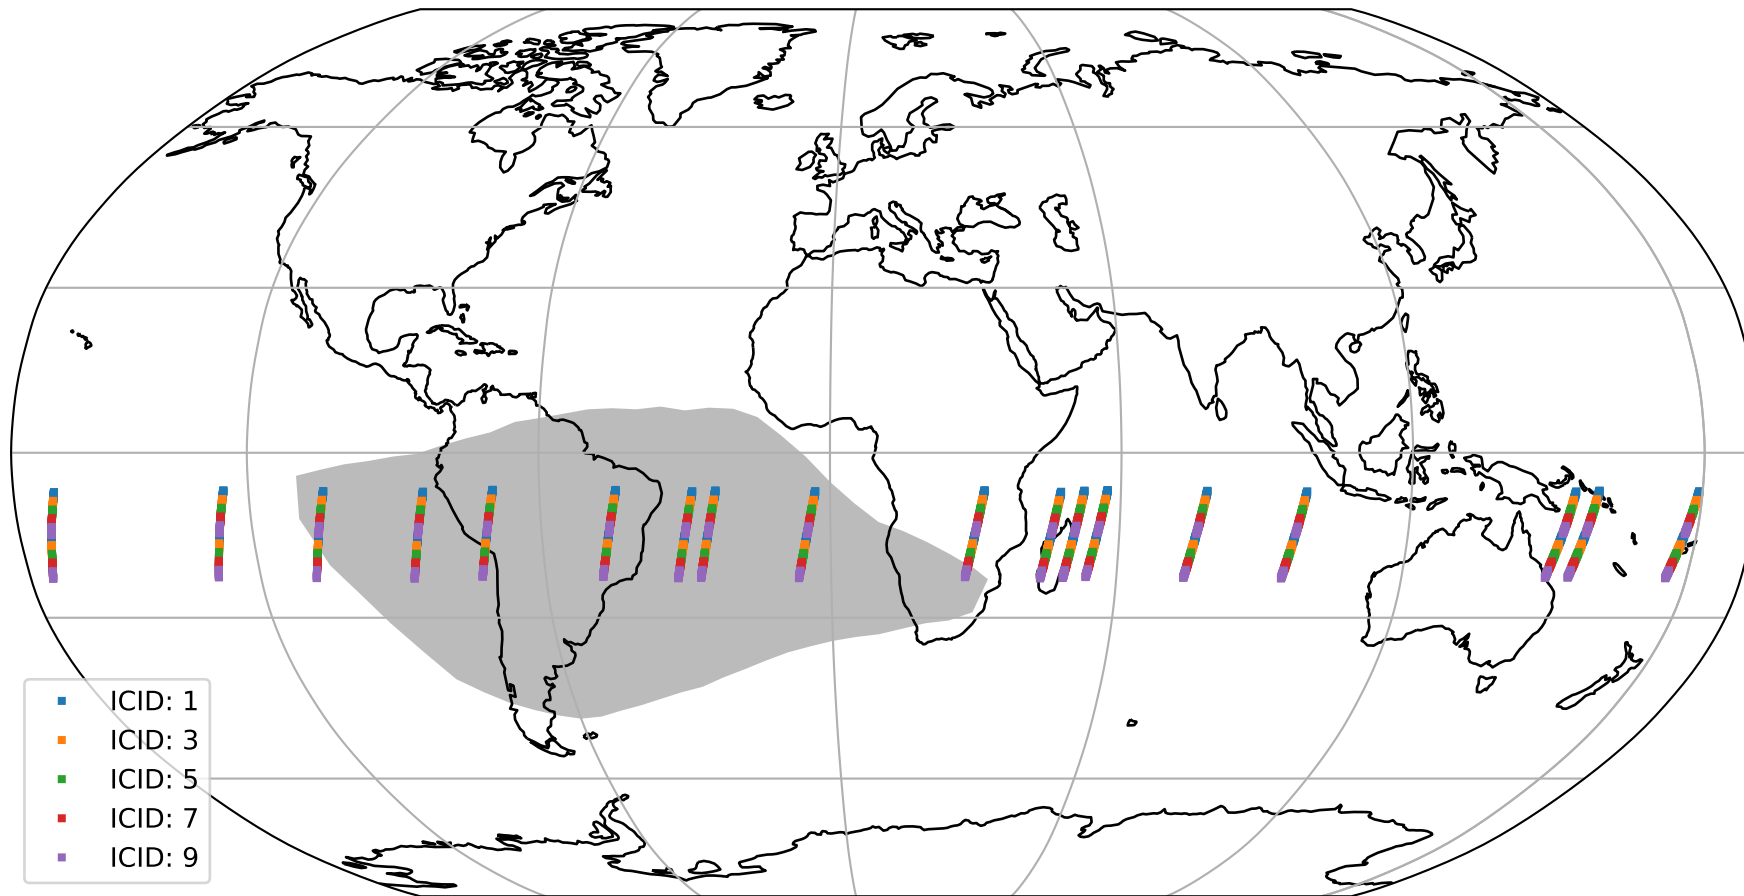

Tropomi SWIR offset (official)

orbits : 18 in [8947, 8992]
coverage : 2019-07-06 / 2019-07-09
median : 0.52593 V
spread : 0.035922 V
created : 2023-08-21T14:27:35

value detector map

Tropomi SWIR offset (official)

orbits : 18 in [8947, 8992]
coverage : 2019-07-06 / 2019-07-09
median : 34.602 μV
spread : 20.302 μV
created : 2023-08-21T14:27:36

Tropomi SWIR offset (official)

orbits : 18 in [8947, 8992]
coverage : 2019-07-06 / 2019-07-09
median : -0.092322 mV
spread : 0.35218 mV
created : 2023-08-21T14:27:36

value compared with SWIR offset CKD

Tropomi SWIR offset (official) ground-tracks of Sentinel-5P

orbits : 18 in [8947, 8992]
coverage : 2019-07-06 / 2019-07-09
created : 2023-08-21T14:27:37

Tropomi SWIR offset (official)

orbits : [2827, 8992]
coverage : 2018-04-30 / 2019-07-09
created : 2023-08-21T14:27:37

trend of detector median & temperatures