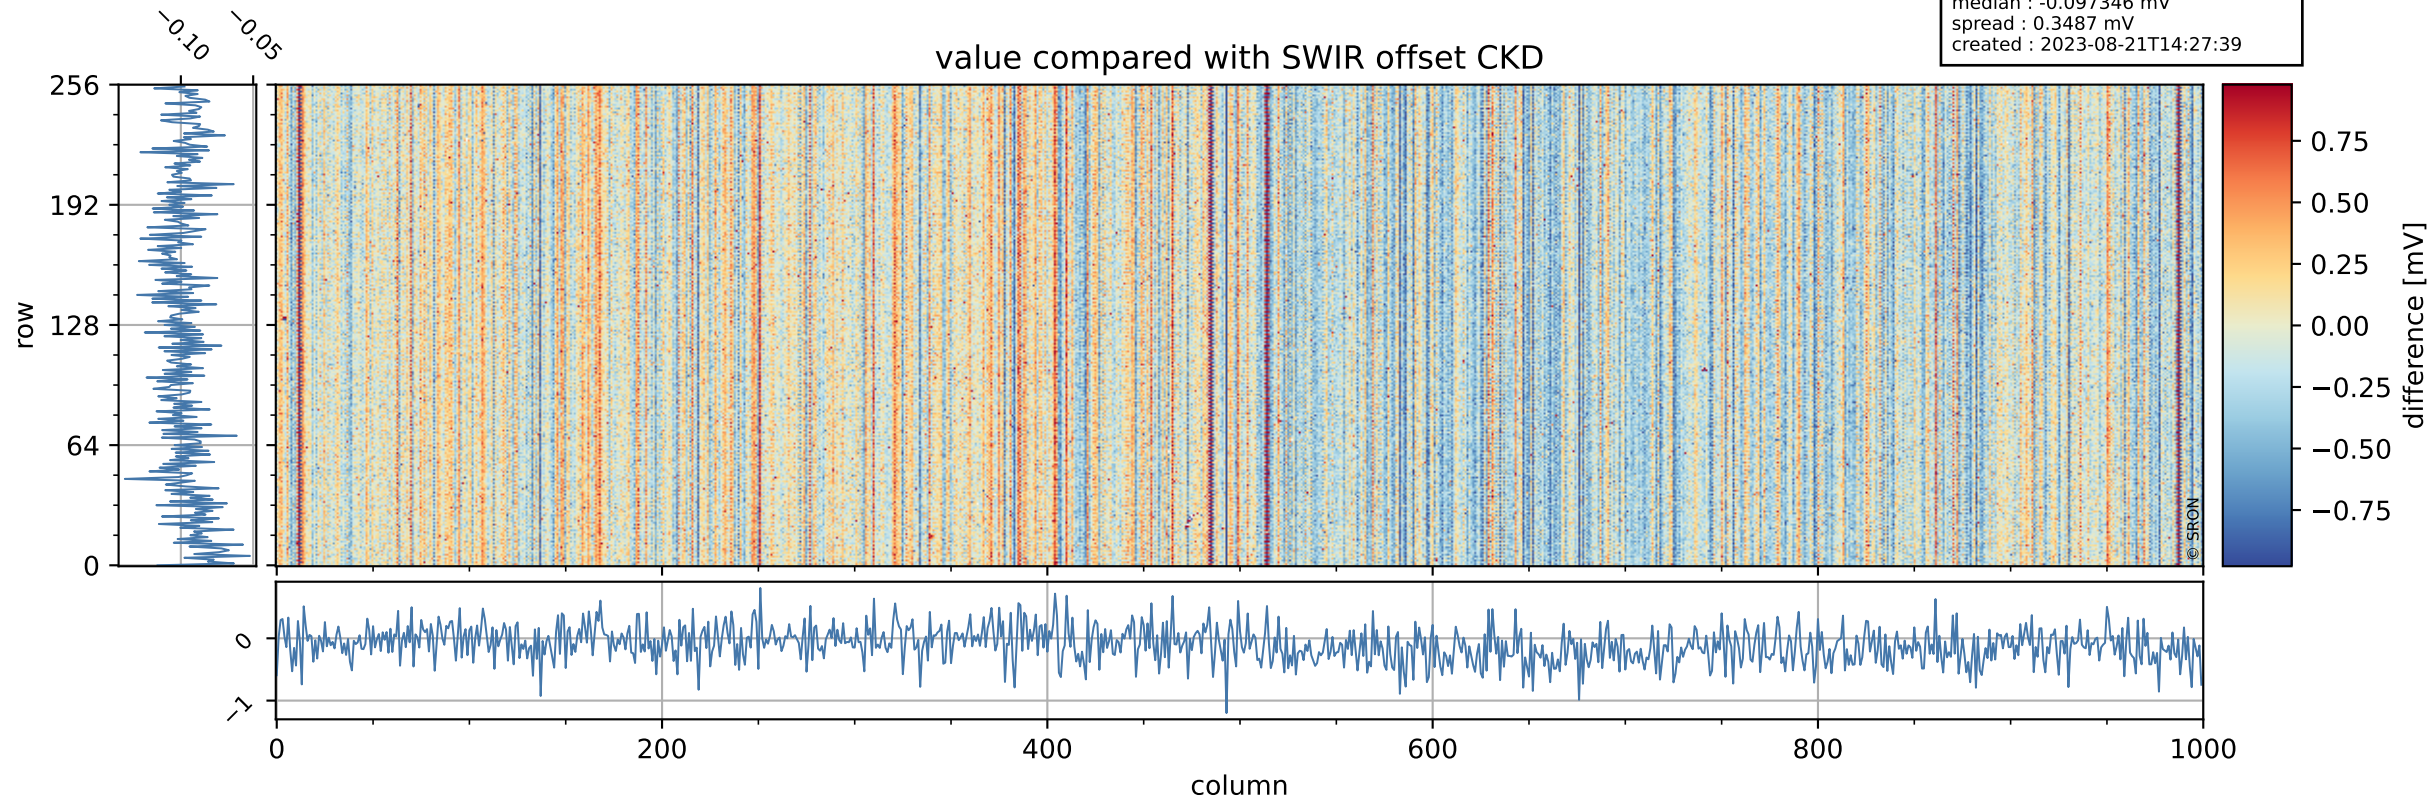

Tropomi SWIR offset (official)

orbits : 19 in [8962, 9007]
coverage : 2019-07-07 / 2019-07-10
median : 0.52592 V
spread : 0.035921 V
created : 2023-08-21T14:27:38

value detector map

Tropomi SWIR offset (official)

orbits : 19 in [8962, 9007]
coverage : 2019-07-07 / 2019-07-10
median : 32.359 μV
spread : 19.15 μV
created : 2023-08-21T14:27:39

Tropomi SWIR offset (official)

orbits : 19 in [8962, 9007]
coverage : 2019-07-07 / 2019-07-10
median : -0.097346 mV
spread : 0.3487 mV
created : 2023-08-21T14:27:39

value compared with SWIR offset CKD

Tropomi SWIR offset (official) ground-tracks of Sentinel-5P

orbits : 19 in [8962, 9007]
coverage : 2019-07-07 / 2019-07-10
created : 2023-08-21T14:27:39

Tropomi SWIR offset (official)

orbits : [2827, 9007]
coverage : 2018-04-30 / 2019-07-10
created : 2023-08-21T14:27:40

trend of detector median & temperatures