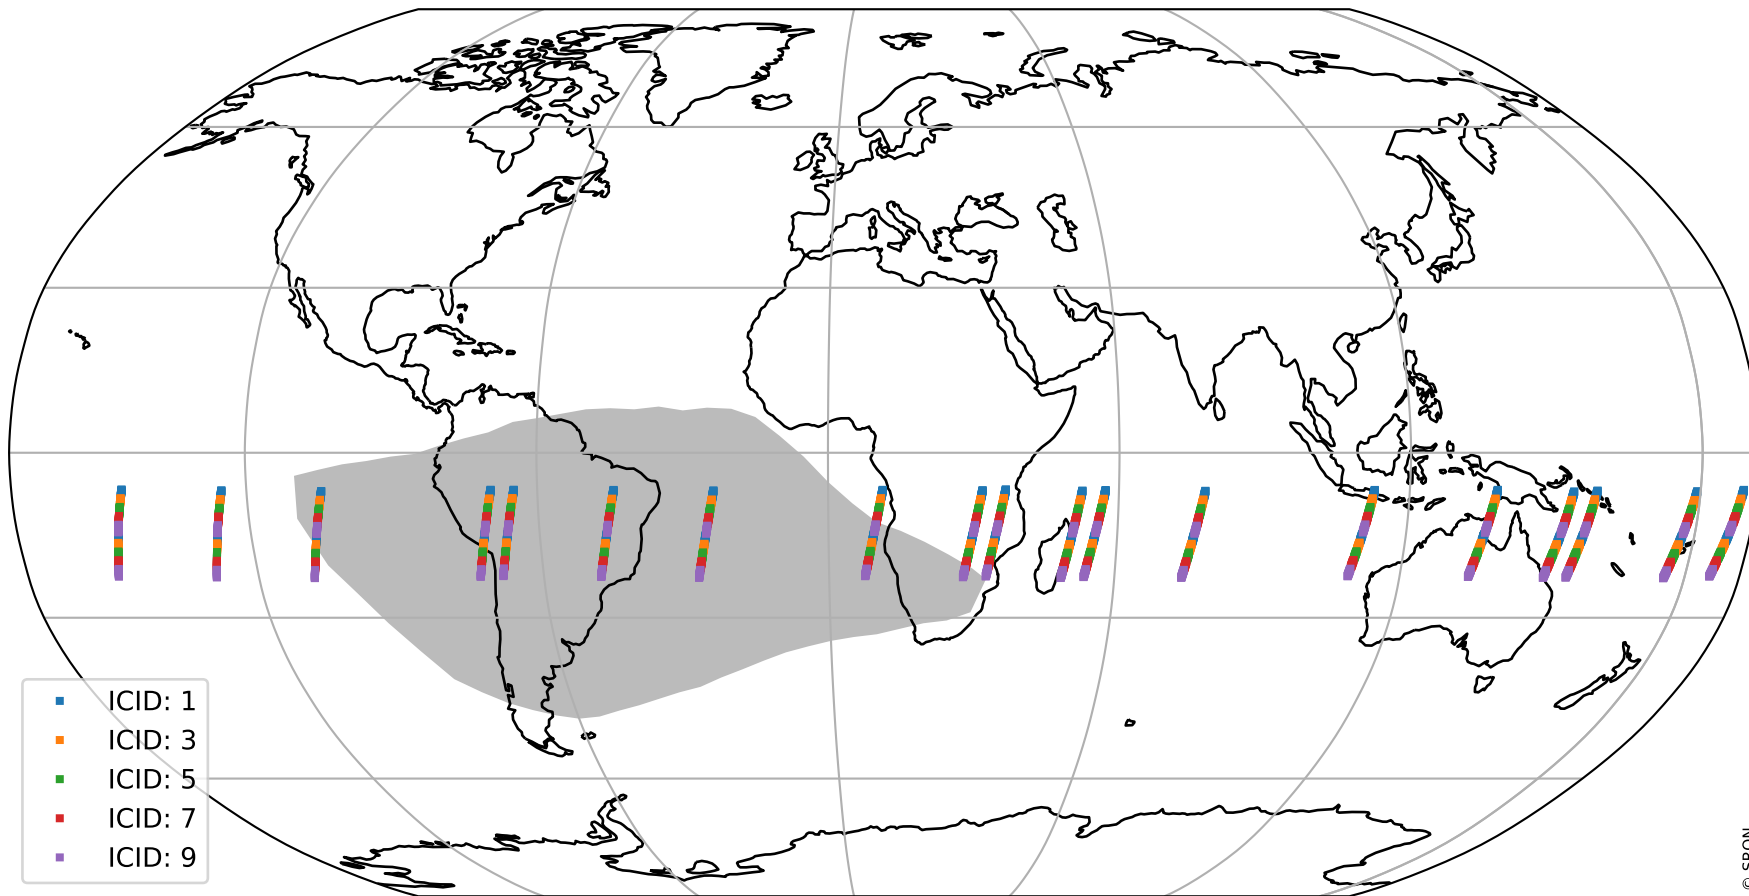

Tropomi SWIR offset (official)

orbits : 19 in [8962, 9007]
coverage : 2019-07-07 / 2019-07-10
median : 0.52592 V
spread : 0.035921 V
created : 2023-08-21T14:27:38

value detector map

Tropomi SWIR offset (official)

orbits : 19 in [8962, 9007]
coverage : 2019-07-07 / 2019-07-10
median : 32.359 μV
spread : 19.15 μV
created : 2023-08-21T14:27:39

Tropomi SWIR offset (official)

orbits : 19 in [8962, 9007]
coverage : 2019-07-07 / 2019-07-10
median : -0.097346 mV
spread : 0.3487 mV
created : 2023-08-21T14:27:39

value compared with SWIR offset CKD

Tropomi SWIR offset (official) ground-tracks of Sentinel-5P

orbits : 19 in [8962, 9007]
coverage : 2019-07-07 / 2019-07-10
created : 2023-08-21T14:27:39

Tropomi SWIR offset (official)

orbits : [2827, 9007]
coverage : 2018-04-30 / 2019-07-10
created : 2023-08-21T14:27:40

trend of detector median & temperatures