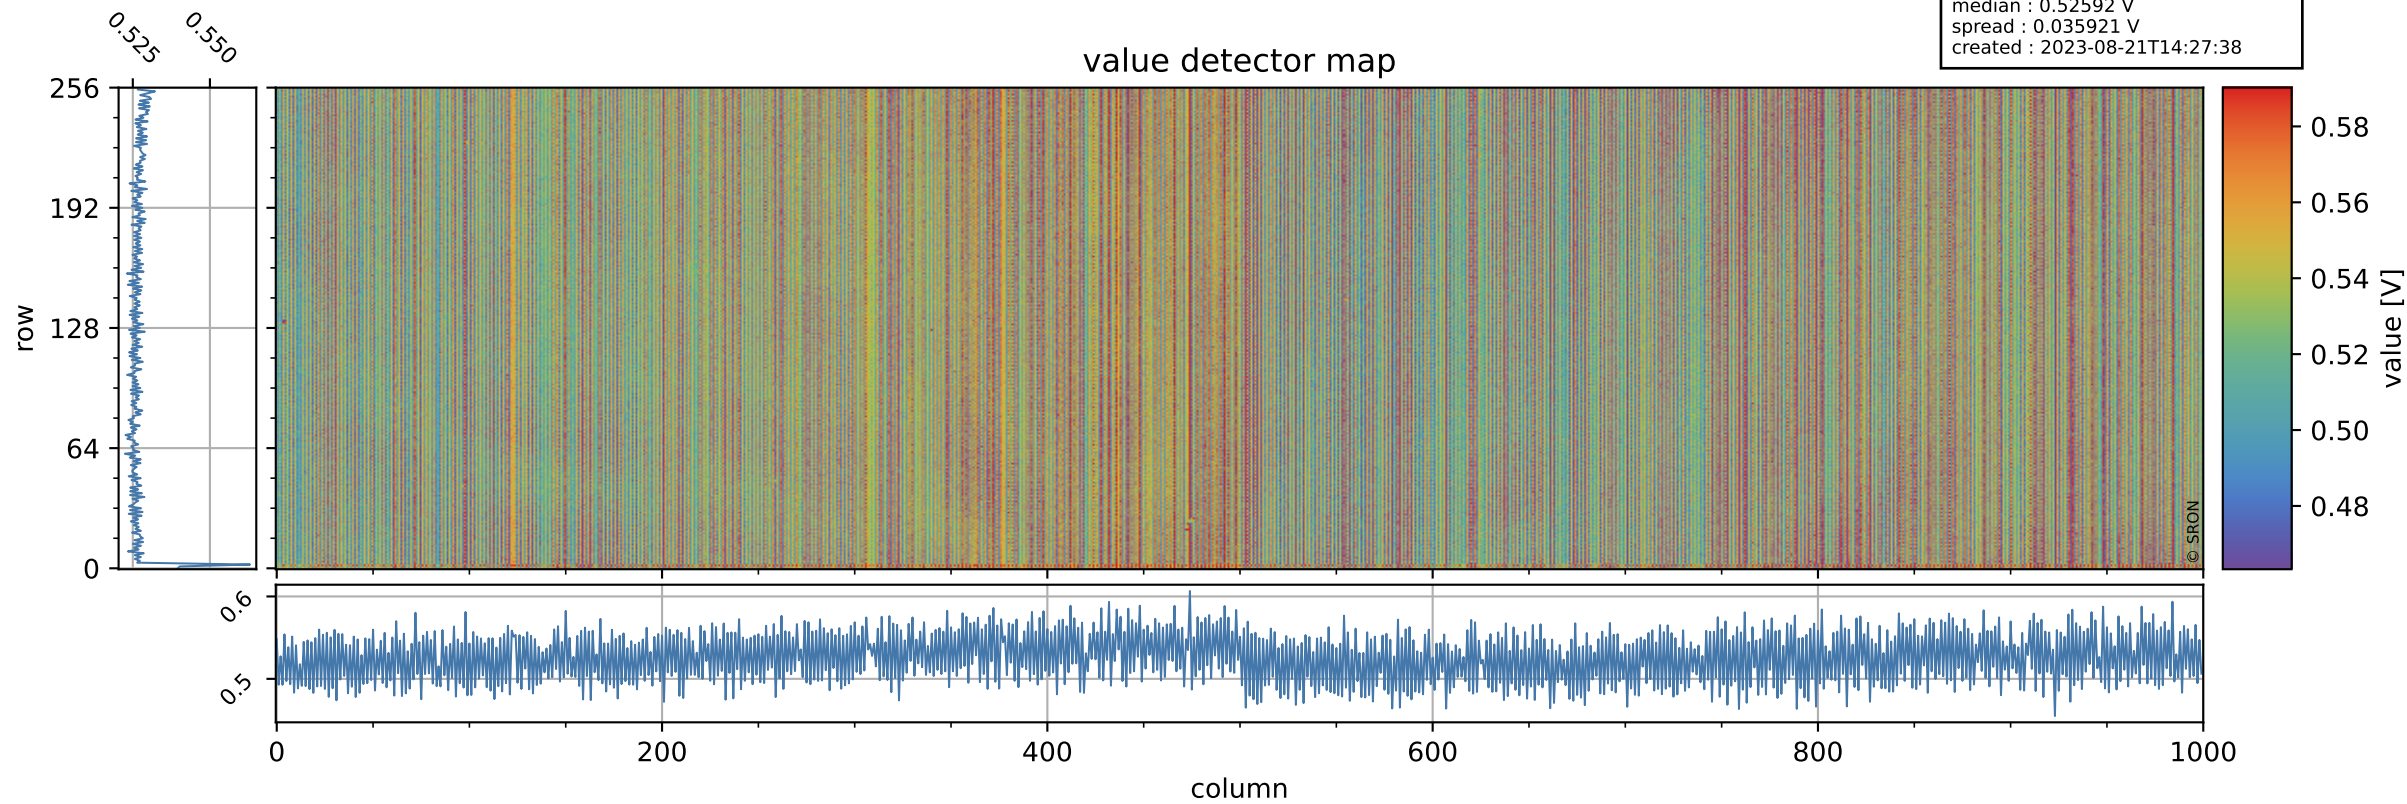

Tropomi SWIR offset (official)

orbits : 19 in [8962, 9007]
coverage : 2019-07-07 / 2019-07-10
median : 0.52592 V
spread : 0.035921 V
created : 2023-08-21T14:27:38

value detector map

Tropomi SWIR offset (official)

orbits : 19 in [8962, 9007]
coverage : 2019-07-07 / 2019-07-10
median : 32.359 μV
spread : 19.15 μV
created : 2023-08-21T14:27:39

Tropomi SWIR offset (official)

orbits : 19 in [8962, 9007]
coverage : 2019-07-07 / 2019-07-10
median : -0.097346 mV
spread : 0.3487 mV
created : 2023-08-21T14:27:39

value compared with SWIR offset CKD

Tropomi SWIR offset (official) ground-tracks of Sentinel-5P

orbits : 19 in [8962, 9007]
coverage : 2019-07-07 / 2019-07-10
created : 2023-08-21T14:27:39

Tropomi SWIR offset (official)

orbits : [2827, 9007]
coverage : 2018-04-30 / 2019-07-10
created : 2023-08-21T14:27:40

trend of detector median & temperatures