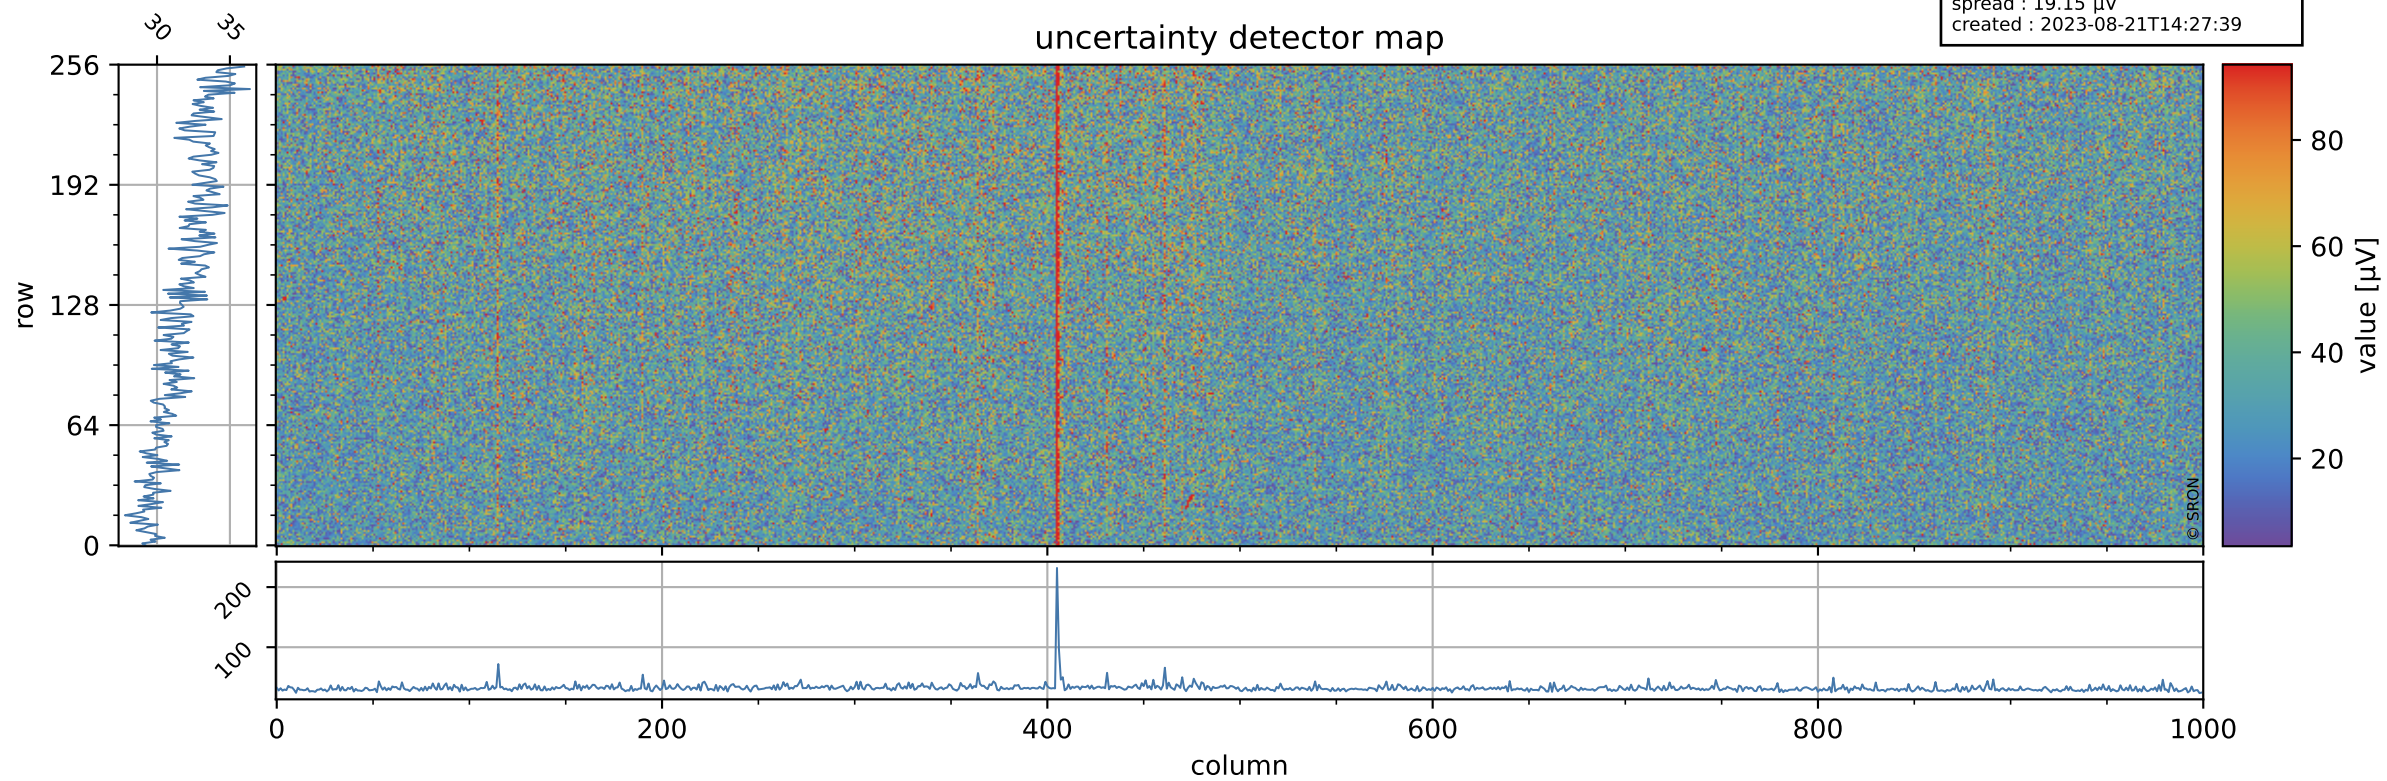

Tropomi SWIR offset (official)

orbits : 19 in [8962, 9007]
coverage : 2019-07-07 / 2019-07-10
median : 0.52592 V
spread : 0.035921 V
created : 2023-08-21T14:27:38

value detector map

Tropomi SWIR offset (official)

orbits : 19 in [8962, 9007]
coverage : 2019-07-07 / 2019-07-10
median : 32.359 μV
spread : 19.15 μV
created : 2023-08-21T14:27:39

Tropomi SWIR offset (official)

orbits : 19 in [8962, 9007]
coverage : 2019-07-07 / 2019-07-10
median : -0.097346 mV
spread : 0.3487 mV
created : 2023-08-21T14:27:39

value compared with SWIR offset CKD

Tropomi SWIR offset (official) ground-tracks of Sentinel-5P

orbits : 19 in [8962, 9007]
coverage : 2019-07-07 / 2019-07-10
created : 2023-08-21T14:27:39

Tropomi SWIR offset (official)

orbits : [2827, 9007]
coverage : 2018-04-30 / 2019-07-10
created : 2023-08-21T14:27:40

trend of detector median & temperatures