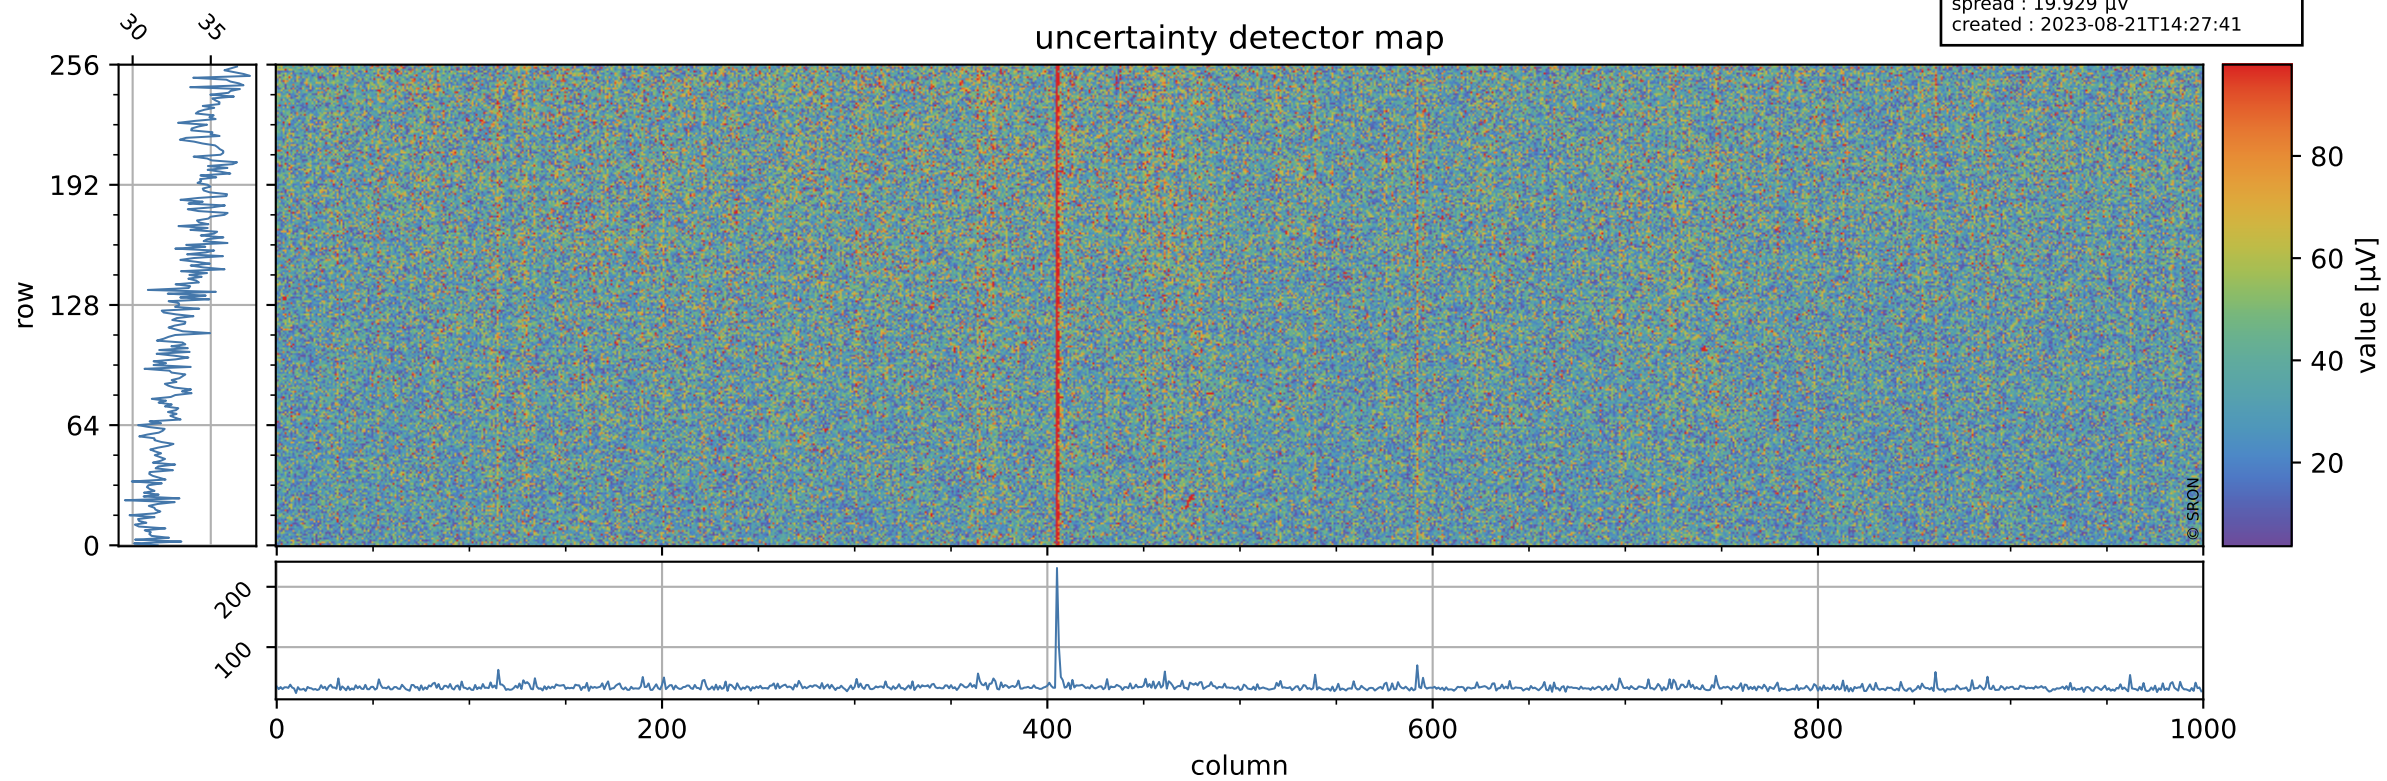

Tropomi SWIR offset (official)

orbits : 19 in [8977, 9022]
coverage : 2019-07-08 / 2019-07-11
median : 0.52593 V
spread : 0.035921 V
created : 2023-08-21T14:27:41

value detector map

Tropomi SWIR offset (official)

orbits : 19 in [8977, 9022]
coverage : 2019-07-08 / 2019-07-11
median : 34.005 μV
spread : 19.929 μV
created : 2023-08-21T14:27:41

Tropomi SWIR offset (official)

orbits : 19 in [8977, 9022]
coverage : 2019-07-08 / 2019-07-11
median : -0.088526 mV
spread : 0.34726 mV
created : 2023-08-21T14:27:41

value compared with SWIR offset CKD

Tropomi SWIR offset (official) ground-tracks of Sentinel-5P

orbits : 19 in [8977, 9022]
coverage : 2019-07-08 / 2019-07-11
created : 2023-08-21T14:27:42

Tropomi SWIR offset (official)

orbits : [2827, 9022]
coverage : 2018-04-30 / 2019-07-11
created : 2023-08-21T14:27:43

trend of detector median & temperatures