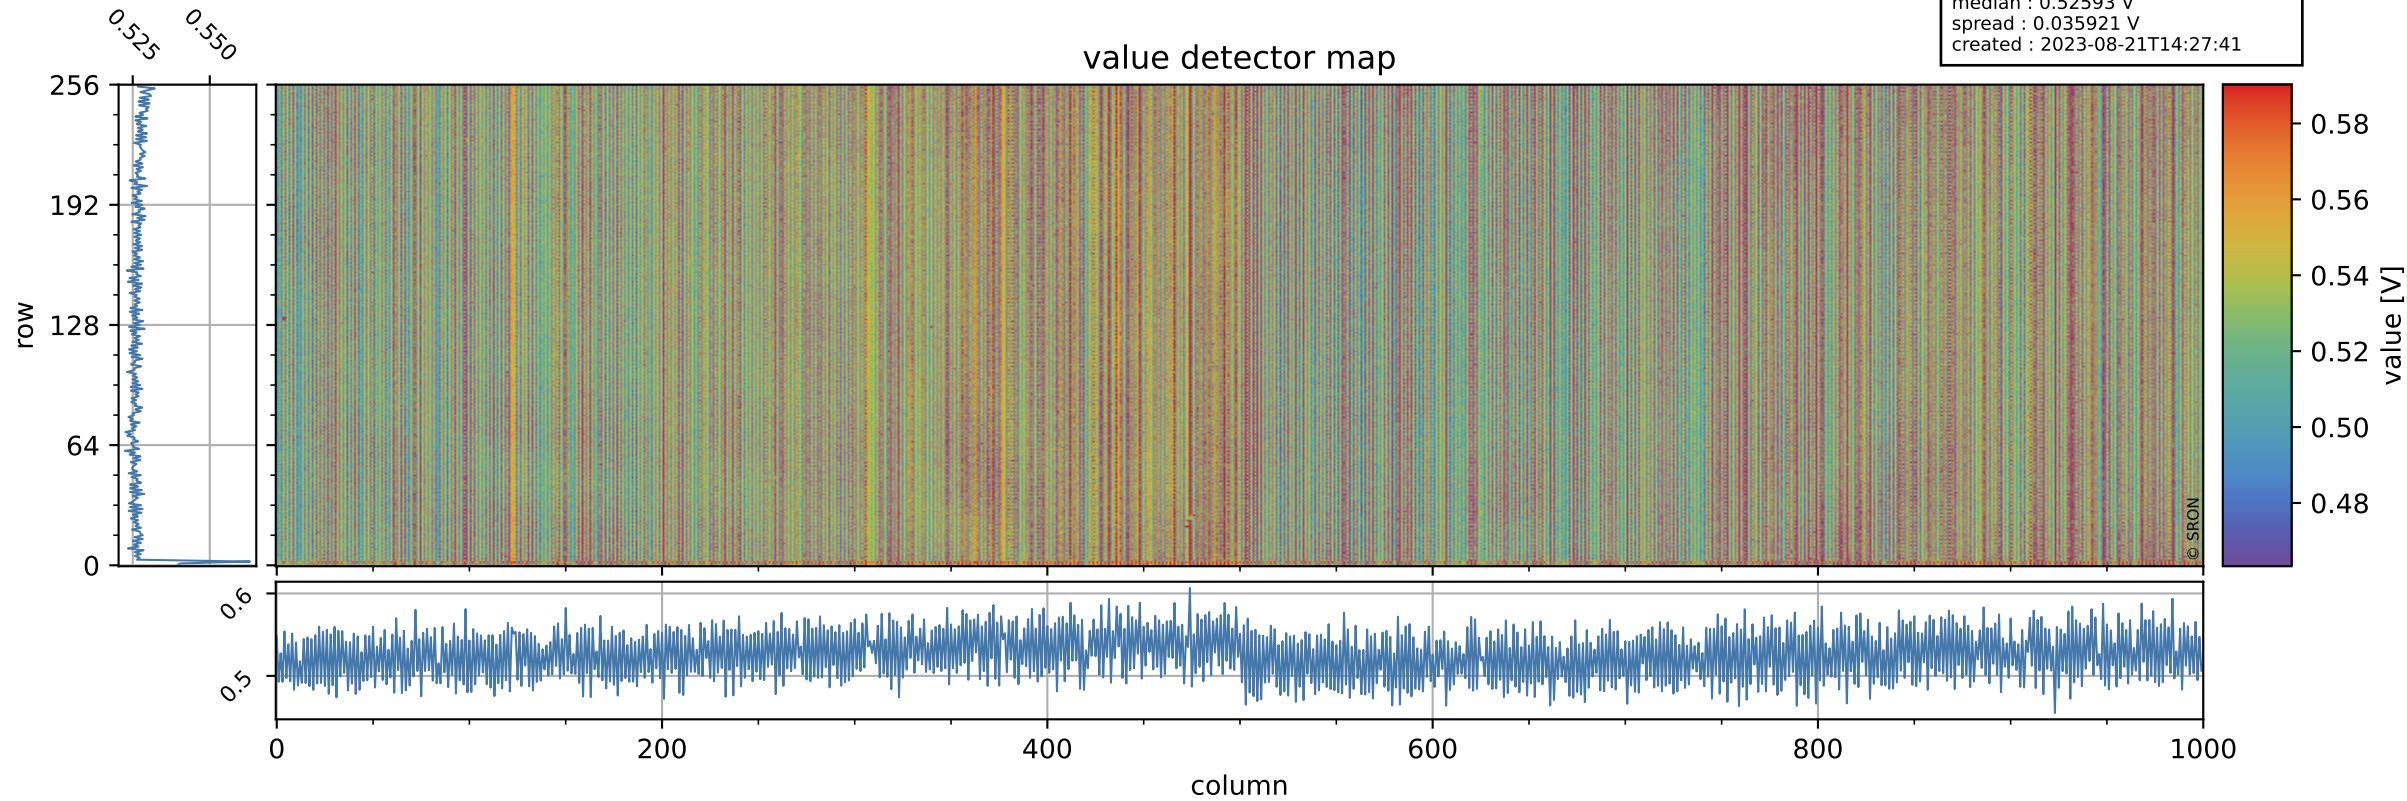

Tropomi SWIR offset (official)

orbits : 19 in [8977, 9022]
coverage : 2019-07-08 / 2019-07-11
median : 0.52593 V
spread : 0.035921 V
created : 2023-08-21T14:27:41

value detector map

Tropomi SWIR offset (official)

orbits : 19 in [8977, 9022]
coverage : 2019-07-08 / 2019-07-11
median : 34.005 μV
spread : 19.929 μV
created : 2023-08-21T14:27:41

Tropomi SWIR offset (official)

orbits : 19 in [8977, 9022]
coverage : 2019-07-08 / 2019-07-11
median : -0.088526 mV
spread : 0.34726 mV
created : 2023-08-21T14:27:41

value compared with SWIR offset CKD

Tropomi SWIR offset (official) ground-tracks of Sentinel-5P

orbits : 19 in [8977, 9022]
coverage : 2019-07-08 / 2019-07-11
created : 2023-08-21T14:27:42

Tropomi SWIR offset (official)

orbits : [2827, 9022]
coverage : 2018-04-30 / 2019-07-11
created : 2023-08-21T14:27:43

trend of detector median & temperatures