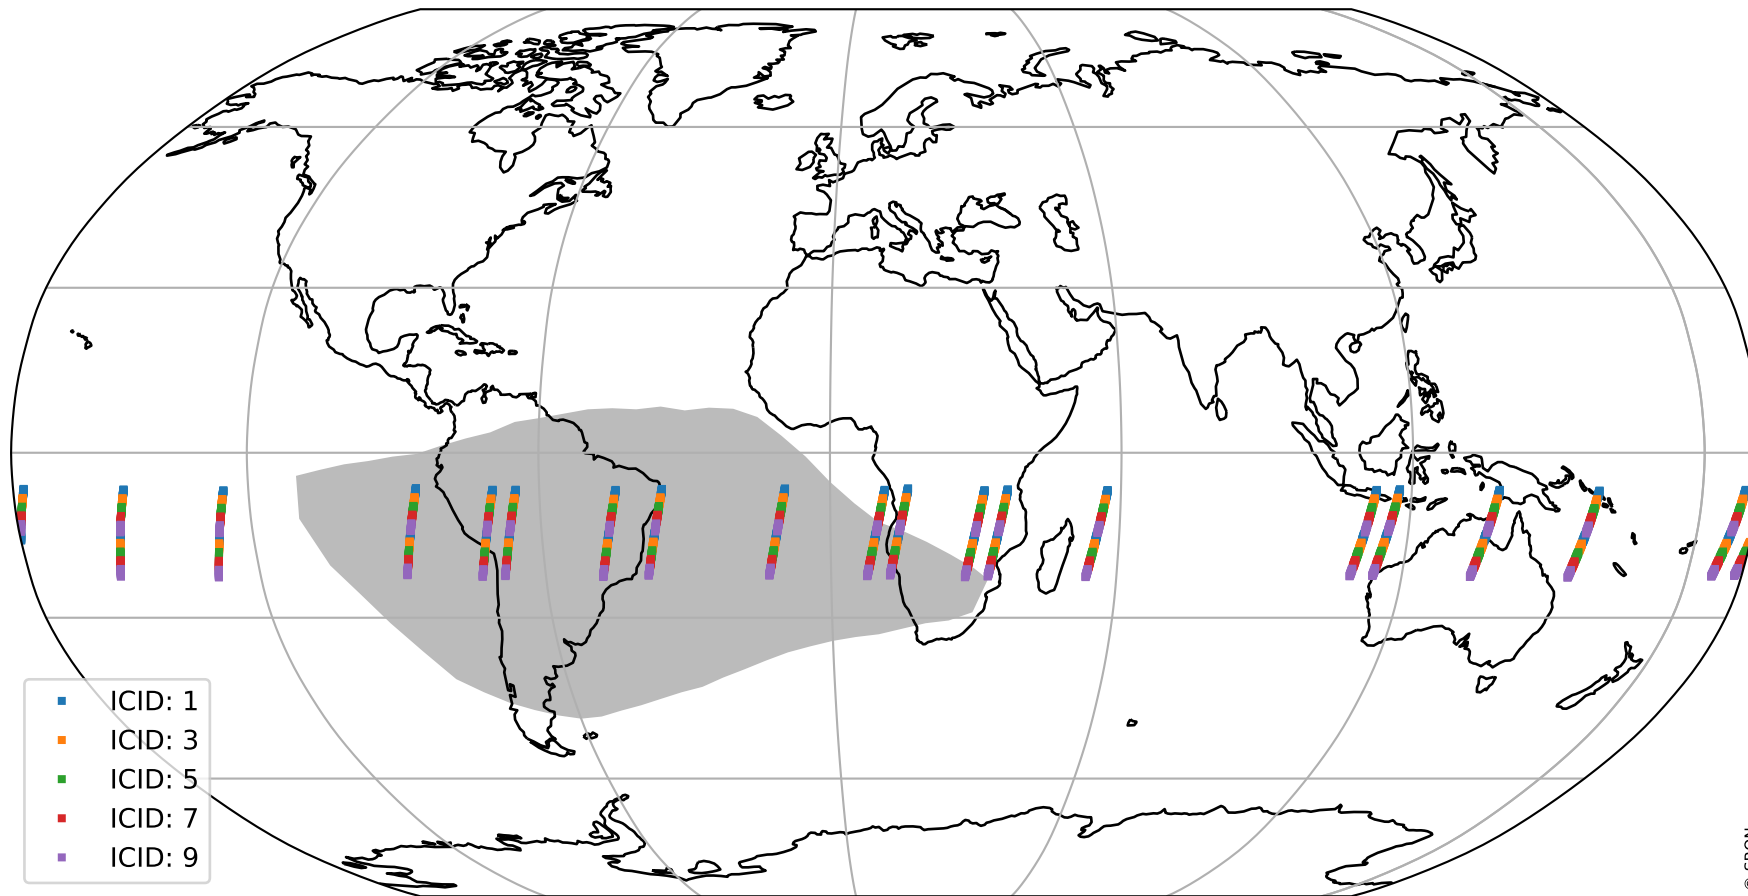

Tropomi SWIR offset (official)

orbits : 19 in [8977, 9022]
coverage : 2019-07-08 / 2019-07-11
median : 0.52593 V
spread : 0.035921 V
created : 2023-08-21T14:27:41

value detector map

Tropomi SWIR offset (official)

orbits : 19 in [8977, 9022]
coverage : 2019-07-08 / 2019-07-11
median : 34.005 μV
spread : 19.929 μV
created : 2023-08-21T14:27:41

Tropomi SWIR offset (official)

orbits : 19 in [8977, 9022]
coverage : 2019-07-08 / 2019-07-11
median : -0.088526 mV
spread : 0.34726 mV
created : 2023-08-21T14:27:41

value compared with SWIR offset CKD

Tropomi SWIR offset (official) ground-tracks of Sentinel-5P

orbits : 19 in [8977, 9022]
coverage : 2019-07-08 / 2019-07-11
created : 2023-08-21T14:27:42

Tropomi SWIR offset (official)

orbits : [2827, 9022]
coverage : 2018-04-30 / 2019-07-11
created : 2023-08-21T14:27:43

trend of detector median & temperatures