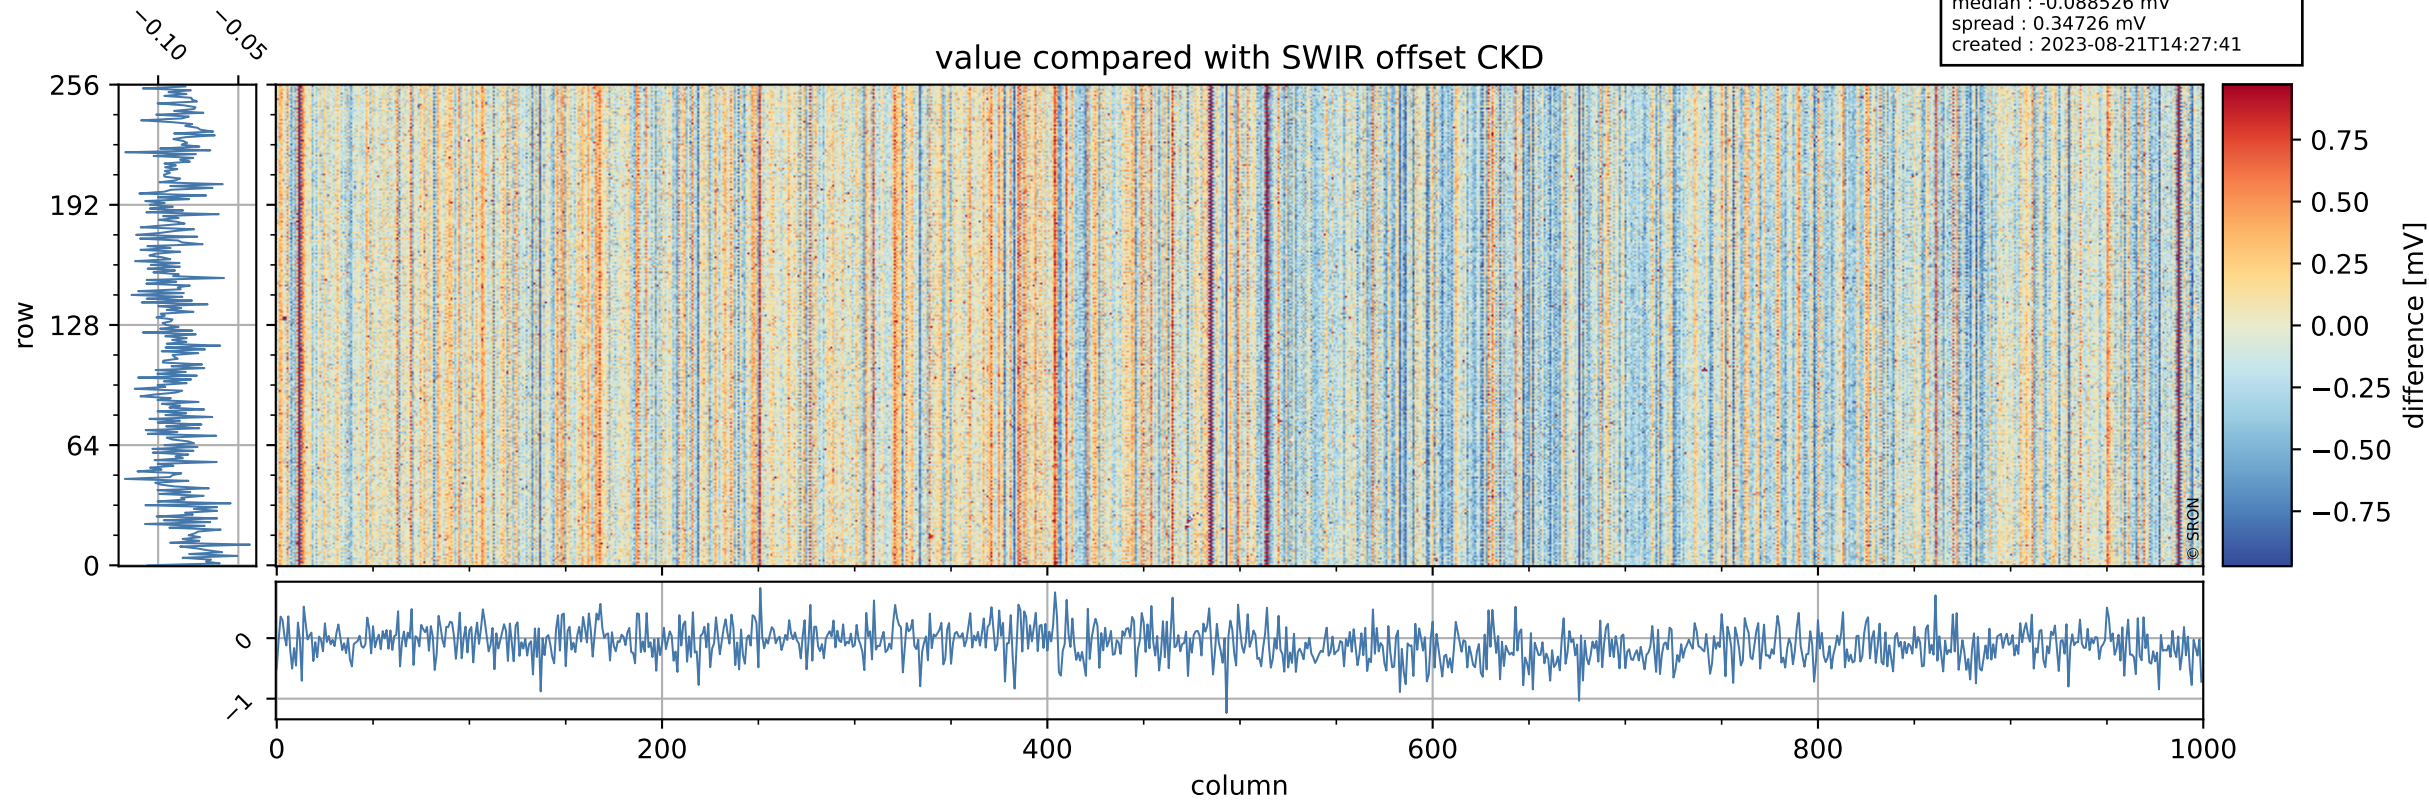

Tropomi SWIR offset (official)

orbits : 19 in [8977, 9022]
coverage : 2019-07-08 / 2019-07-11
median : 0.52593 V
spread : 0.035921 V
created : 2023-08-21T14:27:41

value detector map

Tropomi SWIR offset (official)

orbits : 19 in [8977, 9022]
coverage : 2019-07-08 / 2019-07-11
median : 34.005 μV
spread : 19.929 μV
created : 2023-08-21T14:27:41

Tropomi SWIR offset (official)

orbits : 19 in [8977, 9022]
coverage : 2019-07-08 / 2019-07-11
median : -0.088526 mV
spread : 0.34726 mV
created : 2023-08-21T14:27:41

value compared with SWIR offset CKD

Tropomi SWIR offset (official) ground-tracks of Sentinel-5P

orbits : 19 in [8977, 9022]
coverage : 2019-07-08 / 2019-07-11
created : 2023-08-21T14:27:42

Tropomi SWIR offset (official)

orbits : [2827, 9022]
coverage : 2018-04-30 / 2019-07-11
created : 2023-08-21T14:27:43

trend of detector median & temperatures