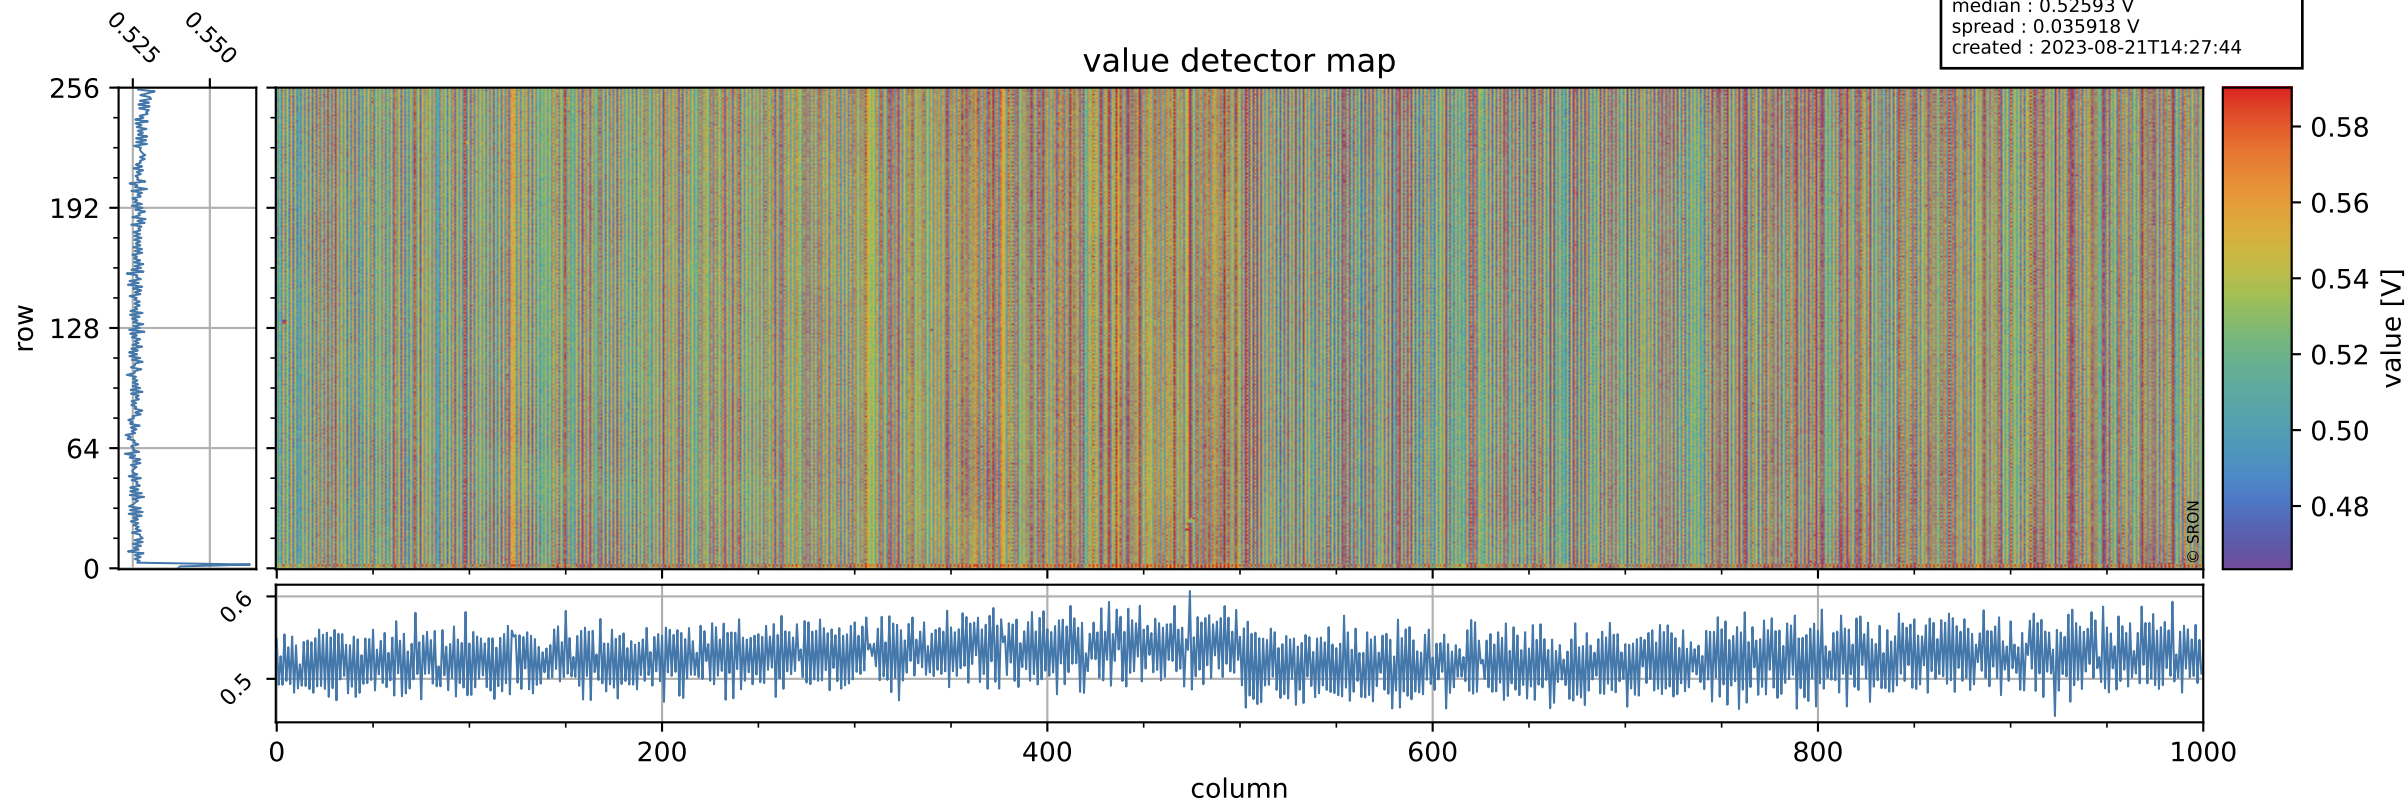

# Tropomi SWIR offset (official)

orbits : 20 in [8992, 9037]  
coverage : 2019-07-09 / 2019-07-12  
median : 0.52593 V  
spread : 0.035918 V  
created : 2023-08-21T14:27:44

## value detector map

# Tropomi SWIR offset (official)

orbits : 20 in [8992, 9037]  
coverage : 2019-07-09 / 2019-07-12  
median : 33.802  $\mu\text{V}$   
spread : 19.847  $\mu\text{V}$   
created : 2023-08-21T14:27:44

# Tropomi SWIR offset (official) ground-tracks of Sentinel-5P

orbits : 20 in [8992, 9037]  
coverage : 2019-07-09 / 2019-07-12  
created : 2023-08-21T14:27:45