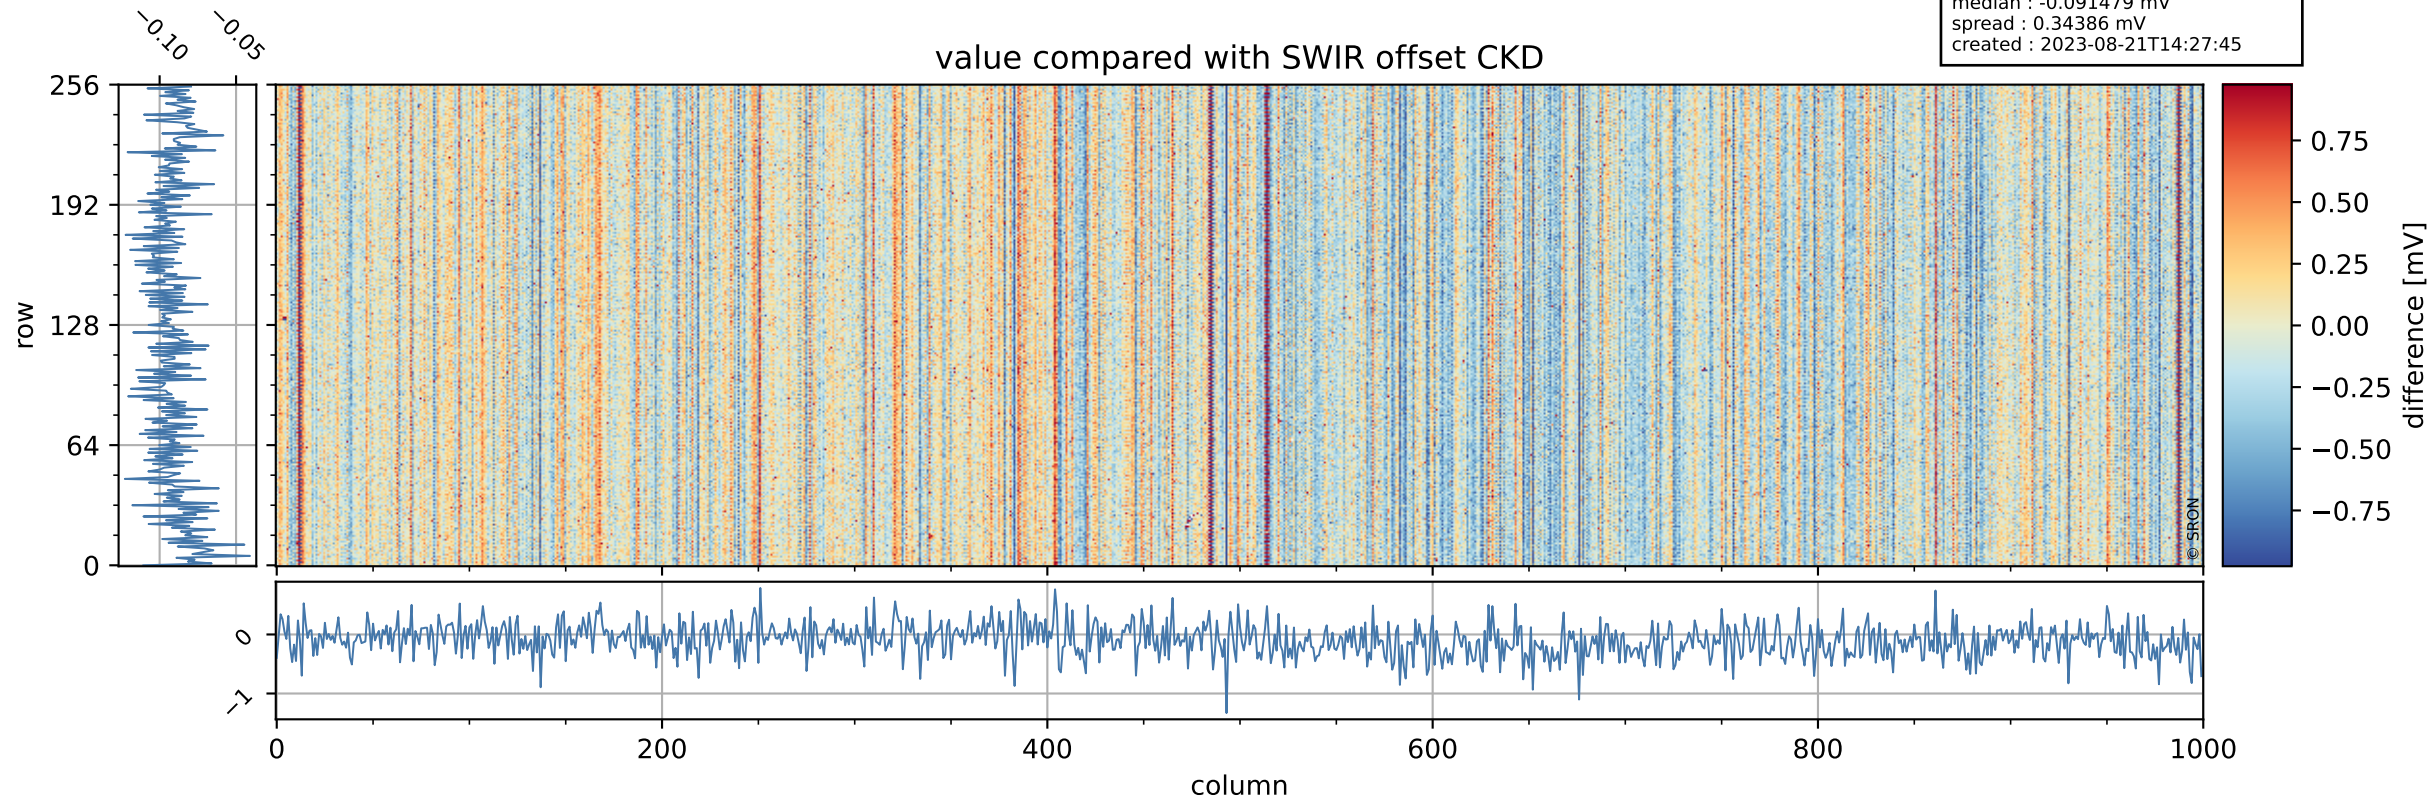

## value detector map

# Tropomi SWIR offset (official)

orbits : 20 in [8992, 9037]  
coverage : 2019-07-09 / 2019-07-12  
median : 33.802  $\mu\text{V}$   
spread : 19.847  $\mu\text{V}$   
created : 2023-08-21T14:27:44

# Tropomi SWIR offset (official)

orbits : 20 in [8992, 9037]  
coverage : 2019-07-09 / 2019-07-12  
median : -0.091479 mV  
spread : 0.34386 mV  
created : 2023-08-21T14:27:45

value compared with SWIR offset CKD

# Tropomi SWIR offset (official) ground-tracks of Sentinel-5P

orbits : 20 in [8992, 9037]  
coverage : 2019-07-09 / 2019-07-12  
created : 2023-08-21T14:27:45