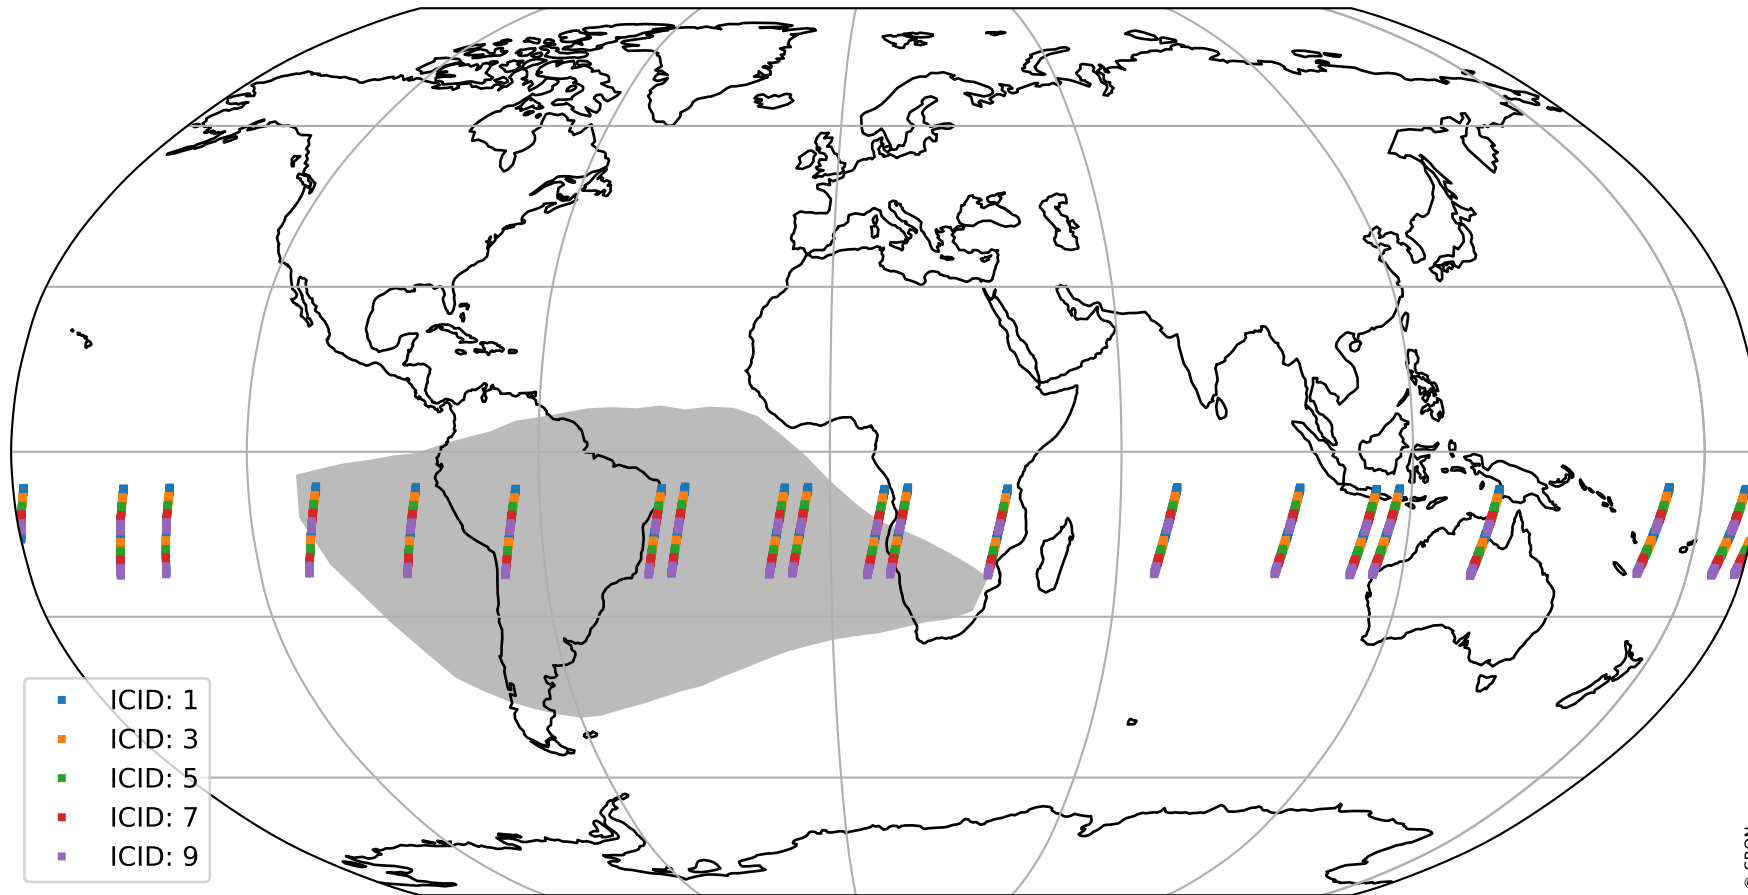

# Tropomi SWIR offset (official)

orbits : 20 in [8992, 9037]  
coverage : 2019-07-09 / 2019-07-12  
median : 33.802  $\mu\text{V}$   
spread : 19.847  $\mu\text{V}$   
created : 2023-08-21T14:27:44

# Tropomi SWIR offset (official)

orbits : 20 in [8992, 9037]  
coverage : 2019-07-09 / 2019-07-12  
median : -0.091479 mV  
spread : 0.34386 mV  
created : 2023-08-21T14:27:45

value compared with SWIR offset CKD

# Tropomi SWIR offset (official) ground-tracks of Sentinel-5P

orbits : 20 in [8992, 9037]  
coverage : 2019-07-09 / 2019-07-12  
created : 2023-08-21T14:27:45

# Tropomi SWIR offset (official)

orbits : [2827, 9037]  
coverage : 2018-04-30 / 2019-07-12  
created : 2023-08-21T14:27:45