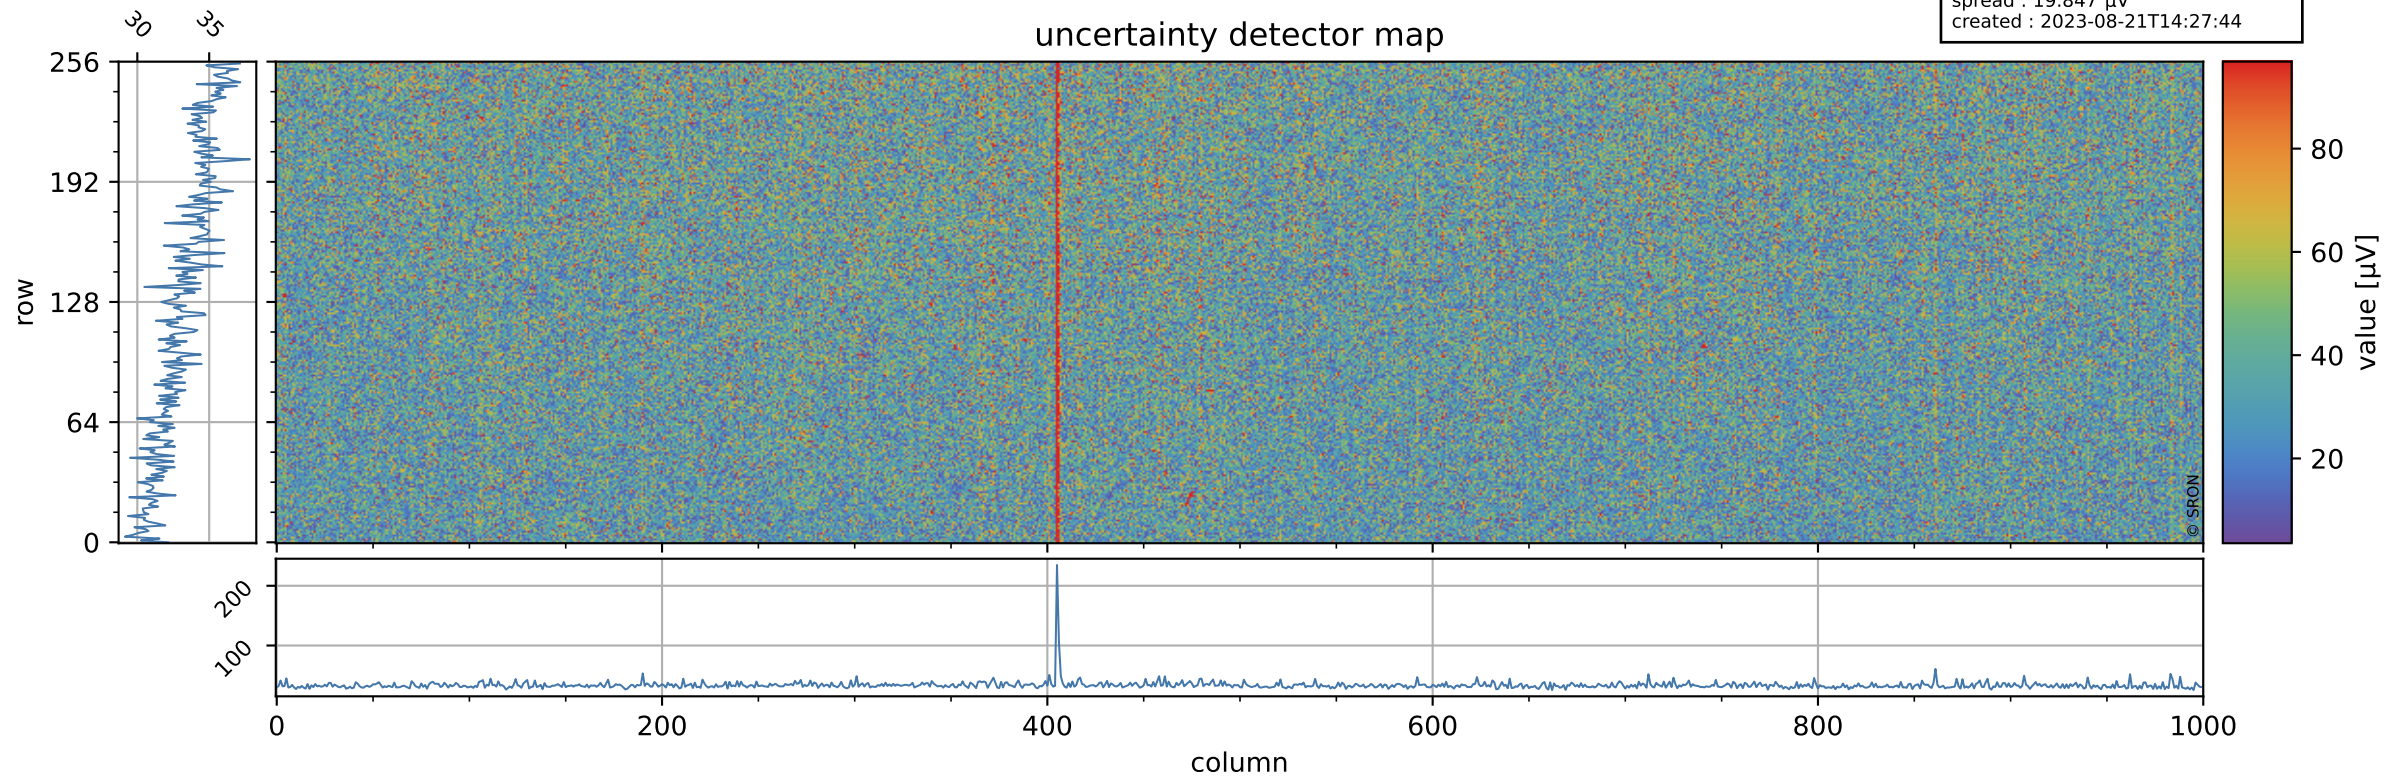

# Tropomi SWIR offset (official)

orbits : 20 in [8992, 9037]  
coverage : 2019-07-09 / 2019-07-12  
median : 0.52593 V  
spread : 0.035918 V  
created : 2023-08-21T14:27:44

## value detector map

# Tropomi SWIR offset (official)

orbits : 20 in [8992, 9037]  
coverage : 2019-07-09 / 2019-07-12  
median : 33.802  $\mu\text{V}$   
spread : 19.847  $\mu\text{V}$   
created : 2023-08-21T14:27:44

# Tropomi SWIR offset (official) ground-tracks of Sentinel-5P

orbits : 20 in [8992, 9037]  
coverage : 2019-07-09 / 2019-07-12  
created : 2023-08-21T14:27:45