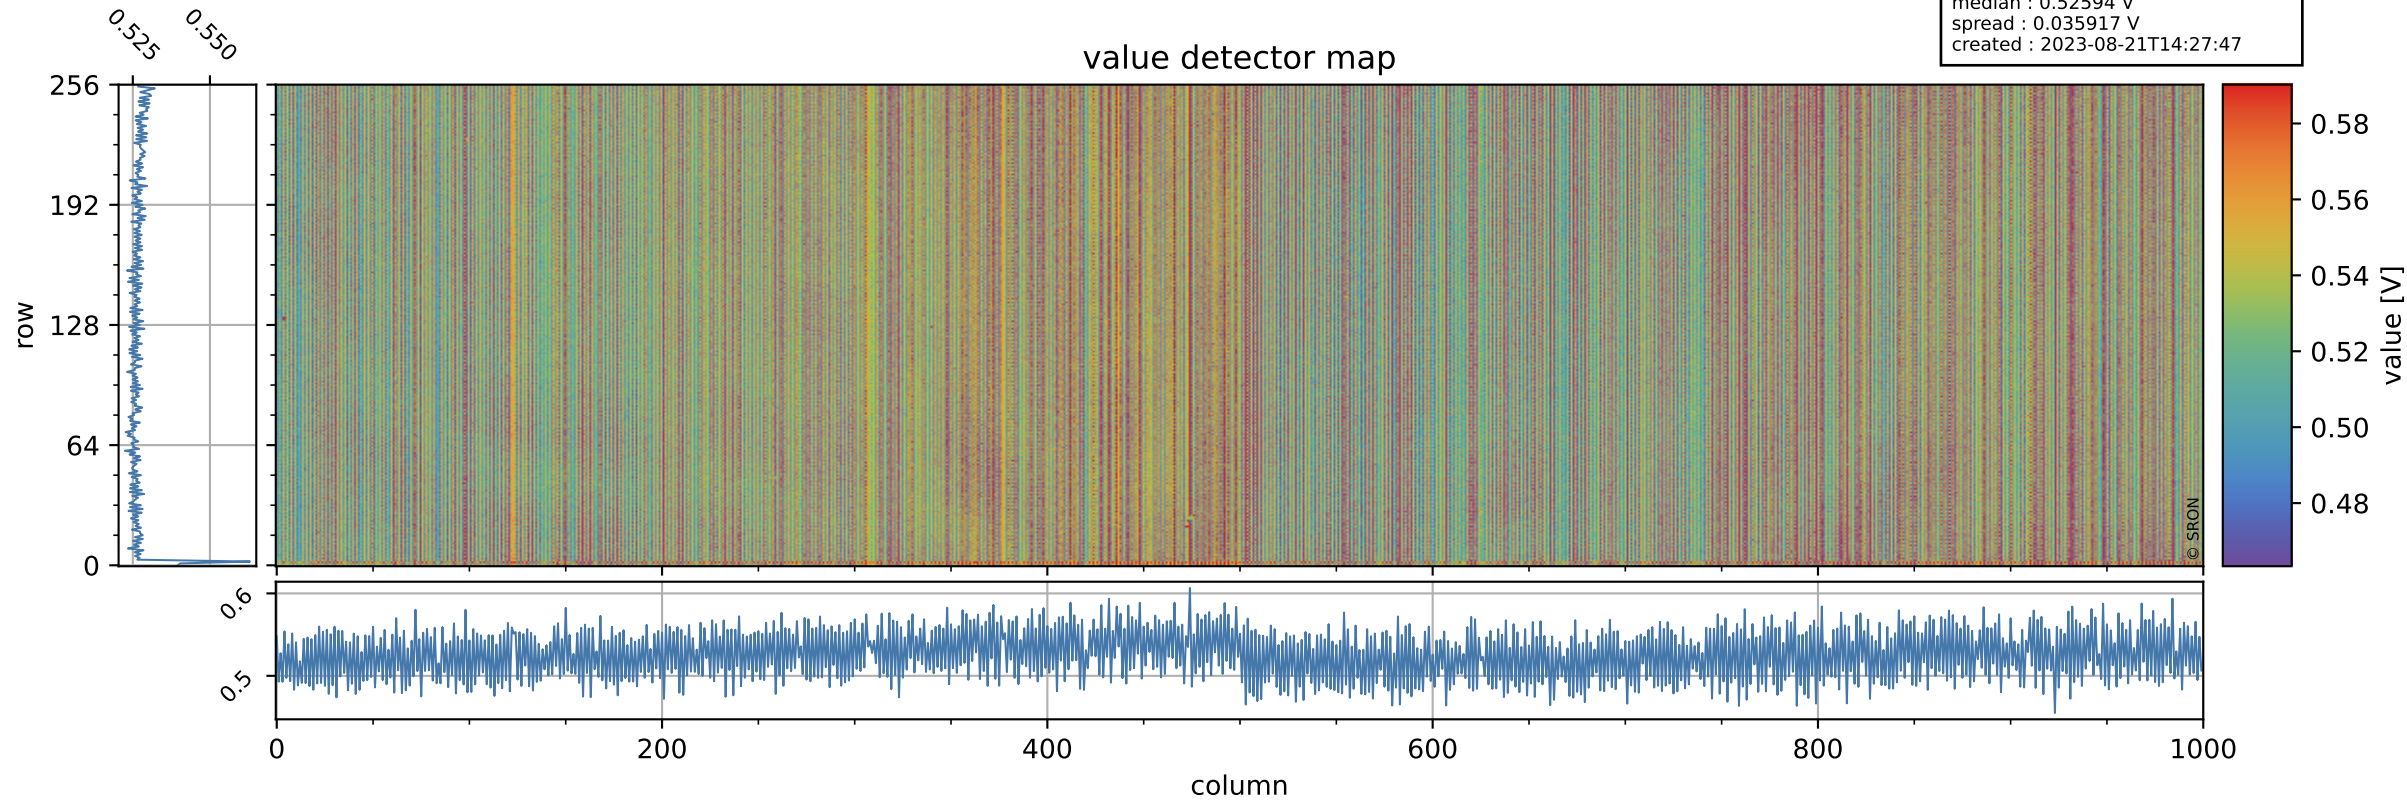

Tropomi SWIR offset (official)

orbits : 19 in [9007, 9052]
coverage : 2019-07-10 / 2019-07-13
median : 0.52594 V
spread : 0.035917 V
created : 2023-08-21T14:27:47

value detector map

Tropomi SWIR offset (official)

orbits : 19 in [9007, 9052]
coverage : 2019-07-10 / 2019-07-13
median : 34.627 μV
spread : 20.38 μV
created : 2023-08-21T14:27:47

Tropomi SWIR offset (official)

orbits : 19 in [9007, 9052]
coverage : 2019-07-10 / 2019-07-13
median : -0.076726 mV
spread : 0.34295 mV
created : 2023-08-21T14:27:48

value compared with SWIR offset CKD

Tropomi SWIR offset (official) ground-tracks of Sentinel-5P

orbits : 19 in [9007, 9052]
coverage : 2019-07-10 / 2019-07-13
created : 2023-08-21T14:27:48

Tropomi SWIR offset (official)

orbits : [2827, 9052]
coverage : 2018-04-30 / 2019-07-13
created : 2023-08-21T14:27:48

trend of detector median & temperatures