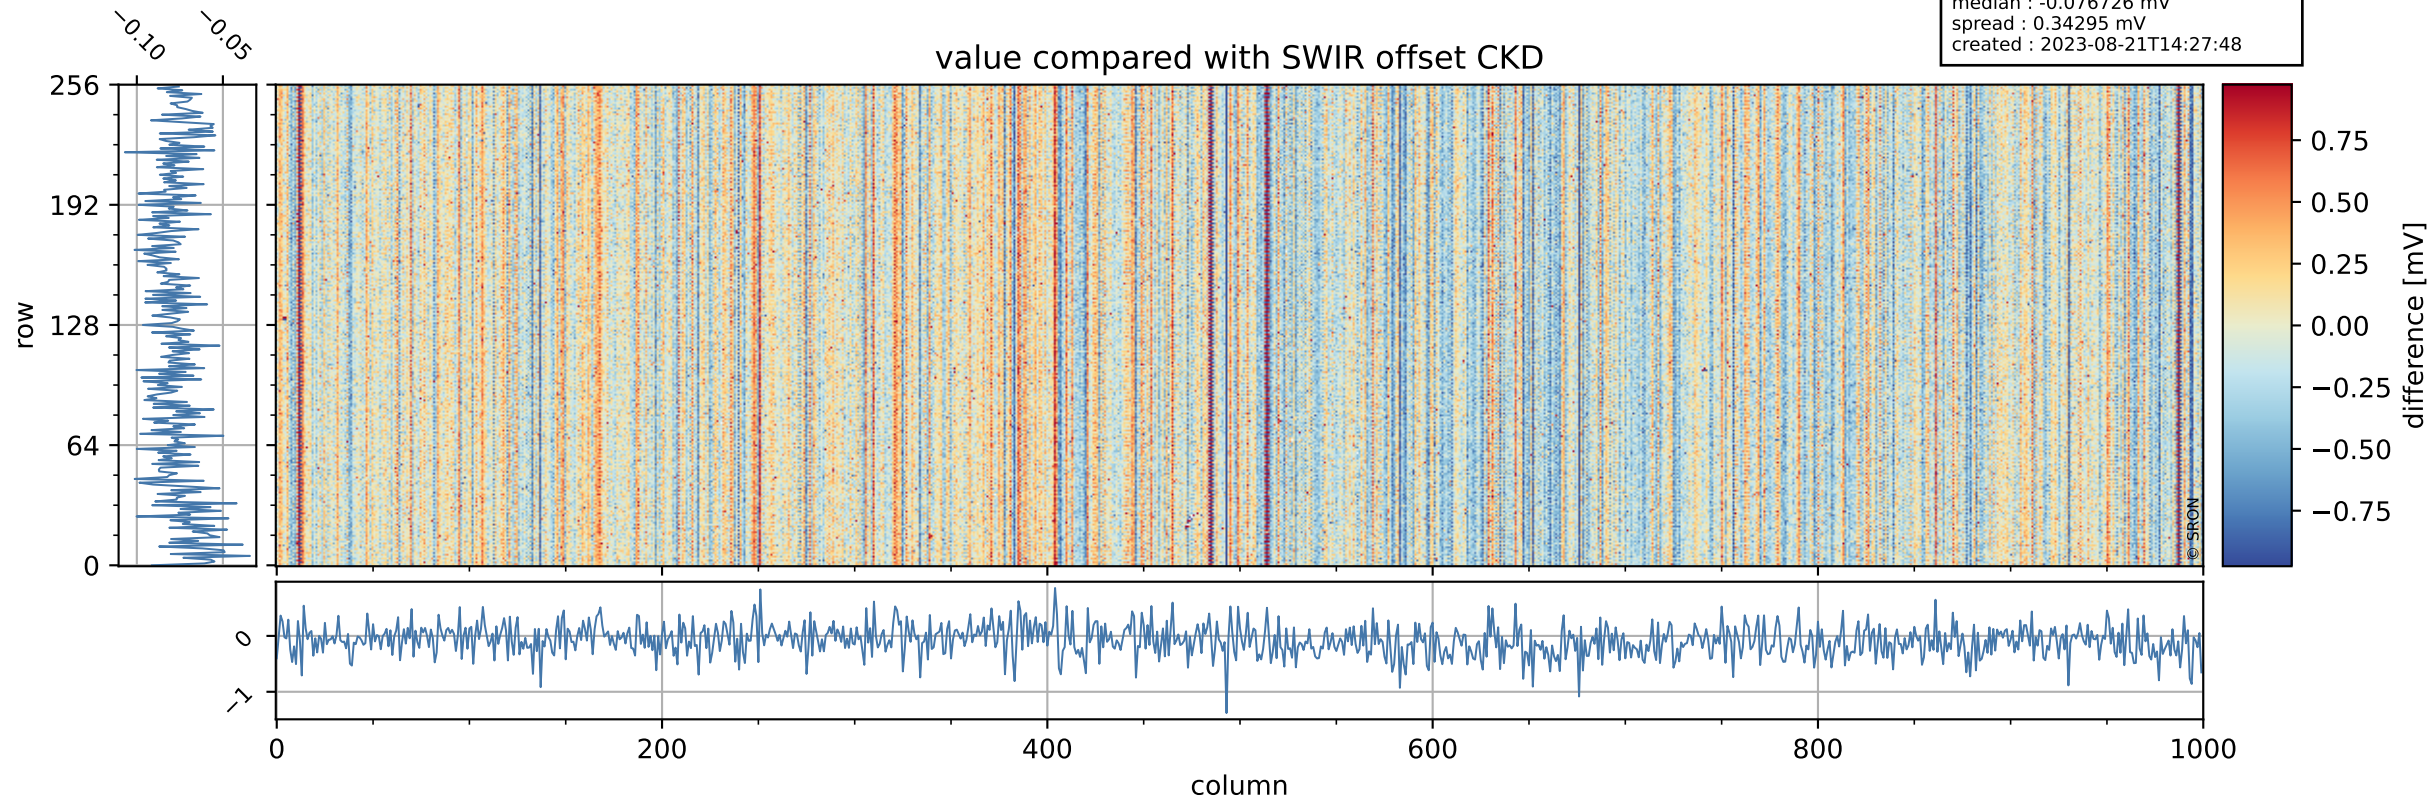

Tropomi SWIR offset (official)

orbits : 19 in [9007, 9052]
coverage : 2019-07-10 / 2019-07-13
median : 0.52594 V
spread : 0.035917 V
created : 2023-08-21T14:27:47

value detector map

Tropomi SWIR offset (official)

orbits : 19 in [9007, 9052]
coverage : 2019-07-10 / 2019-07-13
median : 34.627 μV
spread : 20.38 μV
created : 2023-08-21T14:27:47

Tropomi SWIR offset (official)

orbits : 19 in [9007, 9052]
coverage : 2019-07-10 / 2019-07-13
median : -0.076726 mV
spread : 0.34295 mV
created : 2023-08-21T14:27:48

value compared with SWIR offset CKD

Tropomi SWIR offset (official) ground-tracks of Sentinel-5P

orbits : 19 in [9007, 9052]
coverage : 2019-07-10 / 2019-07-13
created : 2023-08-21T14:27:48

Tropomi SWIR offset (official)

orbits : [2827, 9052]
coverage : 2018-04-30 / 2019-07-13
created : 2023-08-21T14:27:48

trend of detector median & temperatures