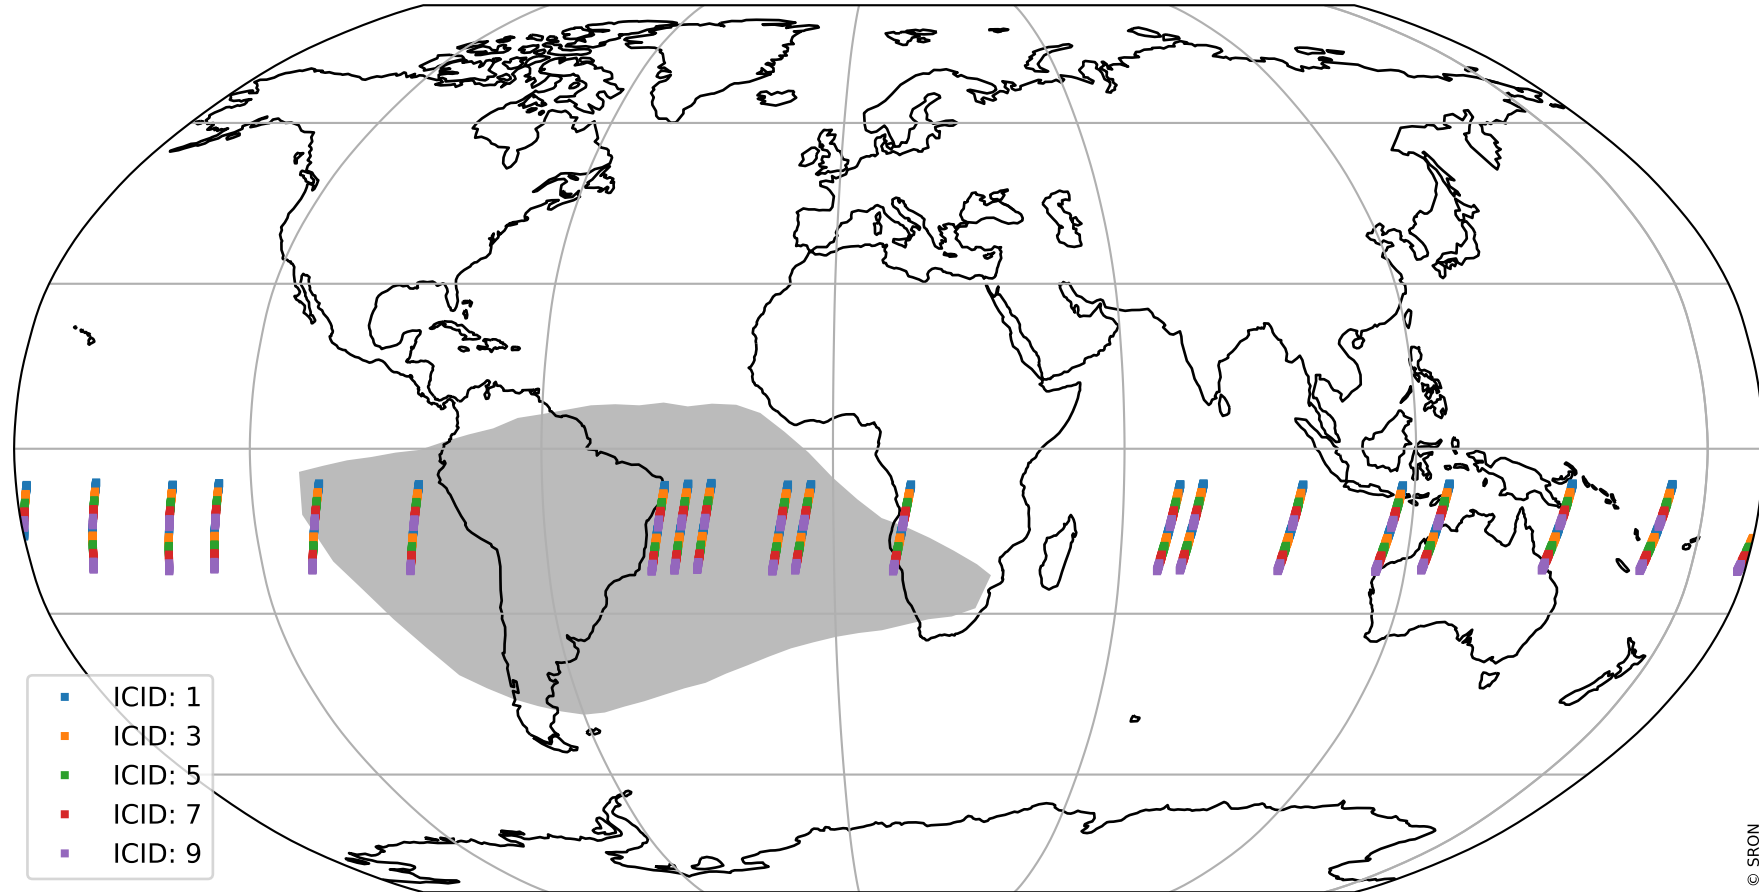

Tropomi SWIR offset (official)

orbits : 19 in [9007, 9052]
coverage : 2019-07-10 / 2019-07-13
median : 0.52594 V
spread : 0.035917 V
created : 2023-08-21T14:27:47

value detector map

Tropomi SWIR offset (official)

orbits : 19 in [9007, 9052]
coverage : 2019-07-10 / 2019-07-13
median : 34.627 μV
spread : 20.38 μV
created : 2023-08-21T14:27:47

Tropomi SWIR offset (official)

orbits : 19 in [9007, 9052]
coverage : 2019-07-10 / 2019-07-13
median : -0.076726 mV
spread : 0.34295 mV
created : 2023-08-21T14:27:48

value compared with SWIR offset CKD

Tropomi SWIR offset (official) ground-tracks of Sentinel-5P

orbits : 19 in [9007, 9052]
coverage : 2019-07-10 / 2019-07-13
created : 2023-08-21T14:27:48

Tropomi SWIR offset (official)

orbits : [2827, 9052]
coverage : 2018-04-30 / 2019-07-13
created : 2023-08-21T14:27:48

trend of detector median & temperatures