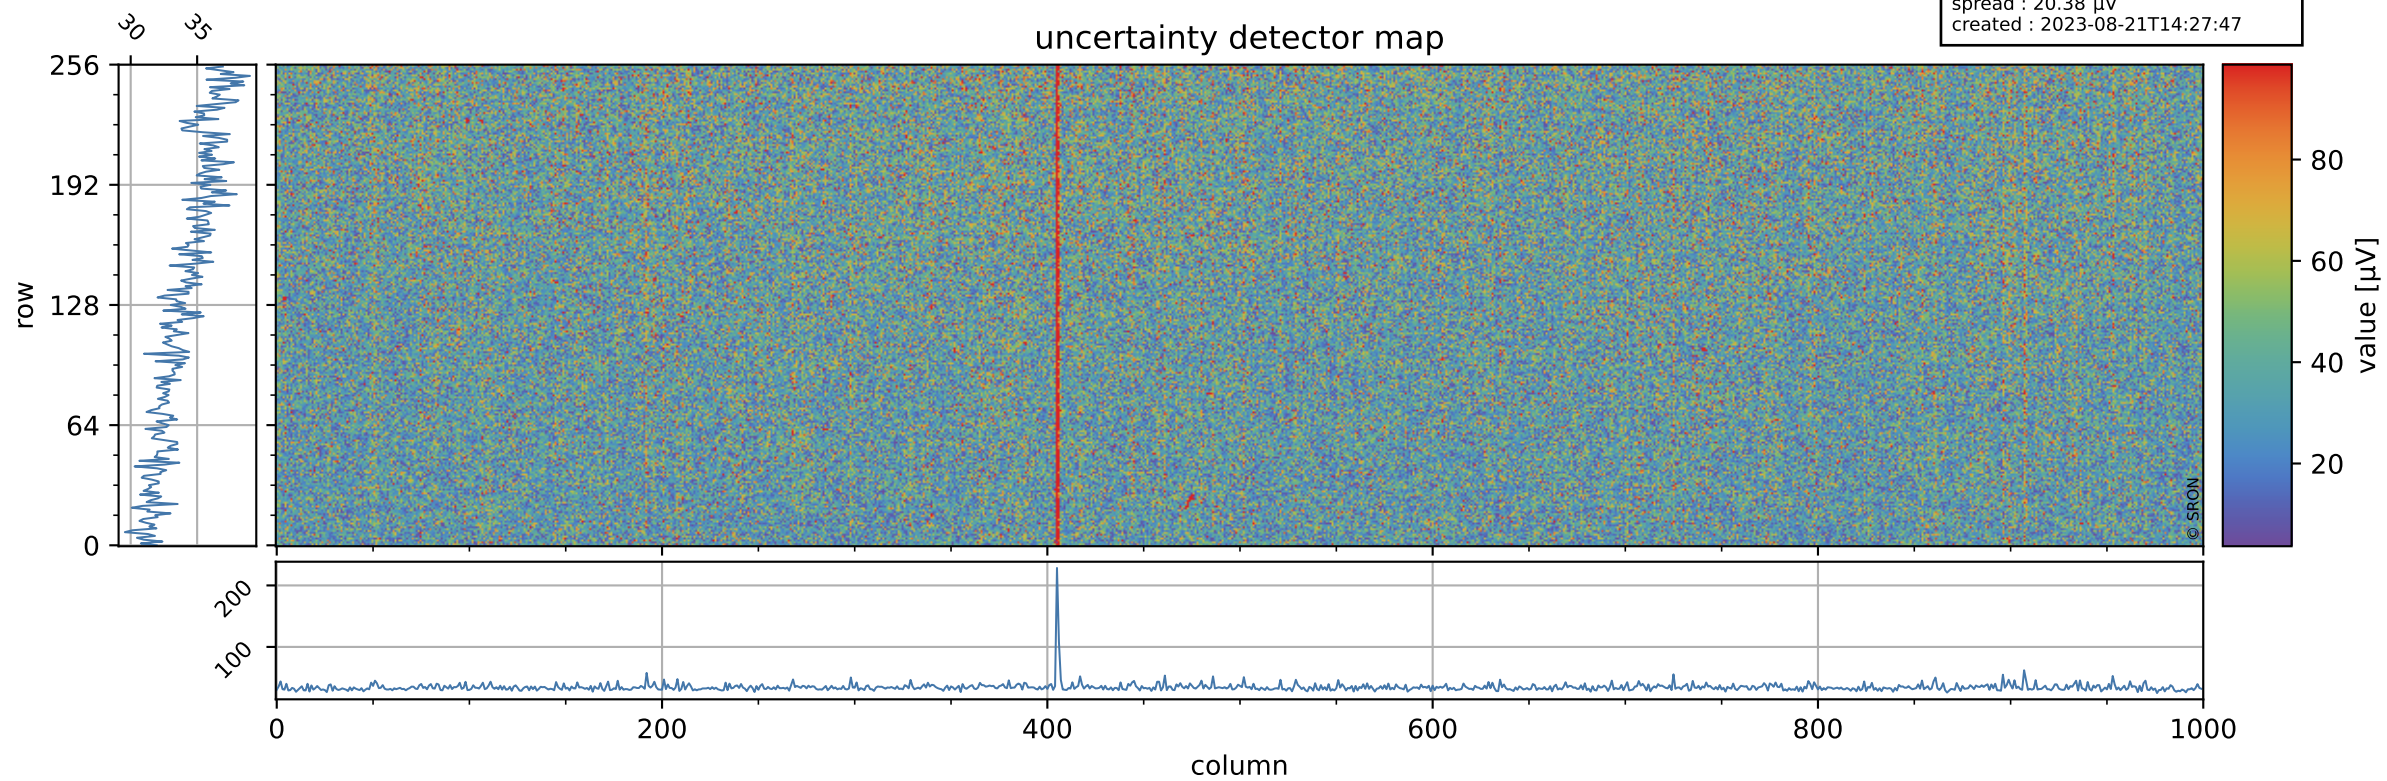

Tropomi SWIR offset (official)

orbits : 19 in [9007, 9052]
coverage : 2019-07-10 / 2019-07-13
median : 0.52594 V
spread : 0.035917 V
created : 2023-08-21T14:27:47

value detector map

Tropomi SWIR offset (official)

orbits : 19 in [9007, 9052]
coverage : 2019-07-10 / 2019-07-13
median : 34.627 μV
spread : 20.38 μV
created : 2023-08-21T14:27:47

Tropomi SWIR offset (official)

orbits : 19 in [9007, 9052]
coverage : 2019-07-10 / 2019-07-13
median : -0.076726 mV
spread : 0.34295 mV
created : 2023-08-21T14:27:48

value compared with SWIR offset CKD

Tropomi SWIR offset (official) ground-tracks of Sentinel-5P

orbits : 19 in [9007, 9052]
coverage : 2019-07-10 / 2019-07-13
created : 2023-08-21T14:27:48

Tropomi SWIR offset (official)

orbits : [2827, 9052]
coverage : 2018-04-30 / 2019-07-13
created : 2023-08-21T14:27:48

trend of detector median & temperatures