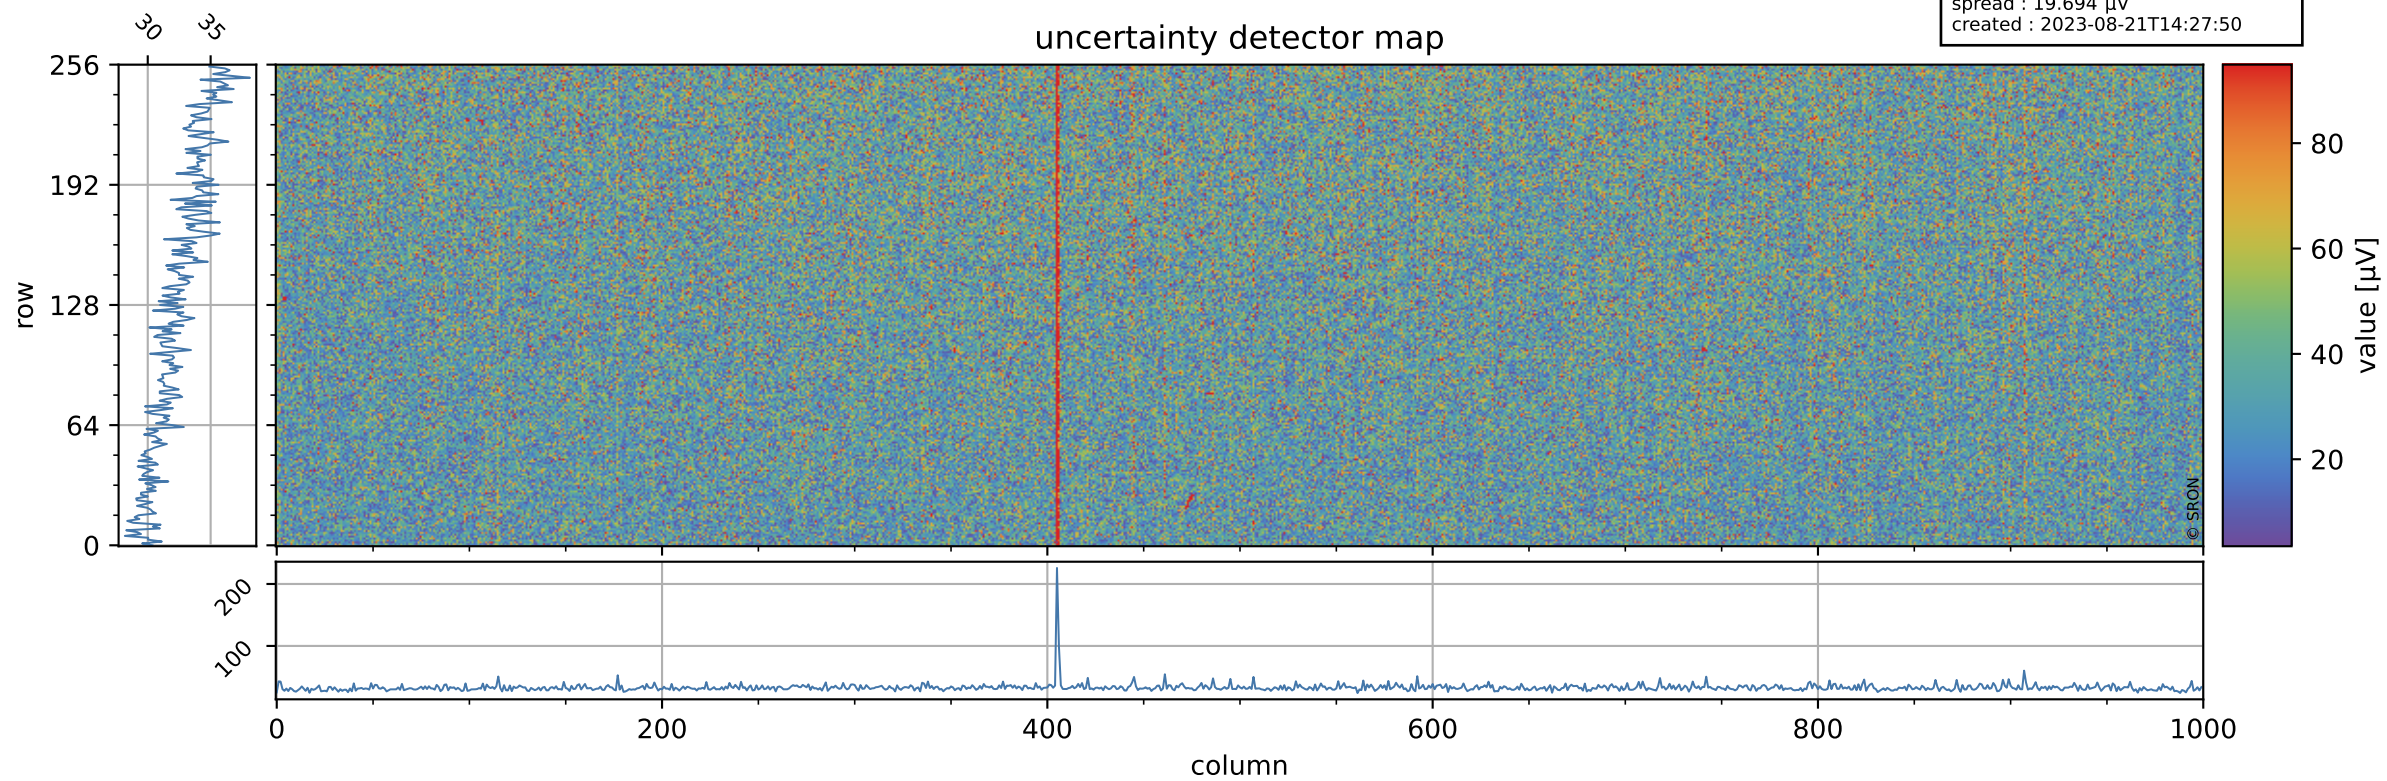

Tropomi SWIR offset (official)

orbits : 20 in [9022, 9067]
coverage : 2019-07-11 / 2019-07-14
median : 0.52594 V
spread : 0.035916 V
created : 2023-08-21T14:27:50

value detector map

Tropomi SWIR offset (official)

orbits : 20 in [9022, 9067]
coverage : 2019-07-11 / 2019-07-14
median : 33.106 μV
spread : 19.694 μV
created : 2023-08-21T14:27:50

Tropomi SWIR offset (official)

orbits : 20 in [9022, 9067]
coverage : 2019-07-11 / 2019-07-14
median : -0.078112 mV
spread : 0.3417 mV
created : 2023-08-21T14:27:50

value compared with SWIR offset CKD

Tropomi SWIR offset (official) ground-tracks of Sentinel-5P

orbits : 20 in [9022, 9067]
coverage : 2019-07-11 / 2019-07-14
created : 2023-08-21T14:27:51

Tropomi SWIR offset (official)

orbits : [2827, 9067]
coverage : 2018-04-30 / 2019-07-14
created : 2023-08-21T14:27:51

trend of detector median & temperatures