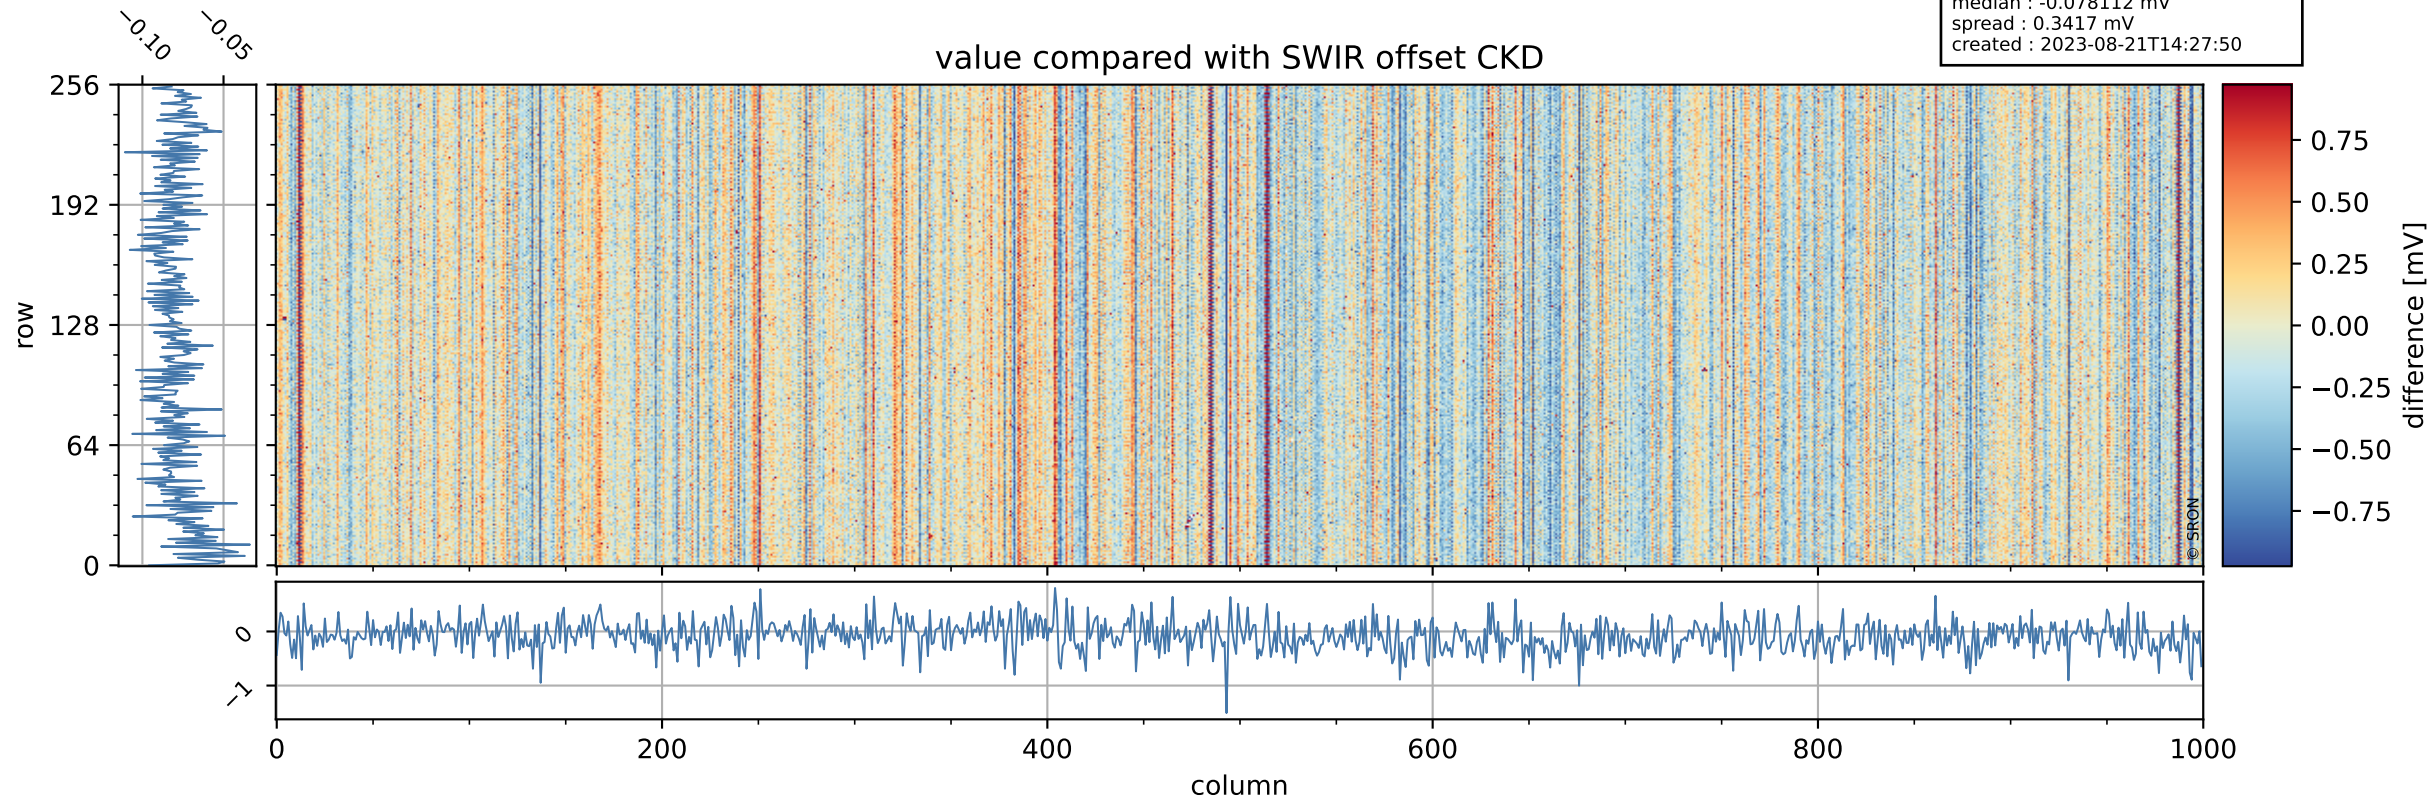

Tropomi SWIR offset (official)

orbits : 20 in [9022, 9067]
coverage : 2019-07-11 / 2019-07-14
median : 0.52594 V
spread : 0.035916 V
created : 2023-08-21T14:27:50

value detector map

Tropomi SWIR offset (official)

orbits : 20 in [9022, 9067]
coverage : 2019-07-11 / 2019-07-14
median : 33.106 μV
spread : 19.694 μV
created : 2023-08-21T14:27:50

Tropomi SWIR offset (official)

orbits : 20 in [9022, 9067]
coverage : 2019-07-11 / 2019-07-14
median : -0.078112 mV
spread : 0.3417 mV
created : 2023-08-21T14:27:50

value compared with SWIR offset CKD

Tropomi SWIR offset (official) ground-tracks of Sentinel-5P

orbits : 20 in [9022, 9067]
coverage : 2019-07-11 / 2019-07-14
created : 2023-08-21T14:27:51

Tropomi SWIR offset (official)

orbits : [2827, 9067]
coverage : 2018-04-30 / 2019-07-14
created : 2023-08-21T14:27:51

trend of detector median & temperatures