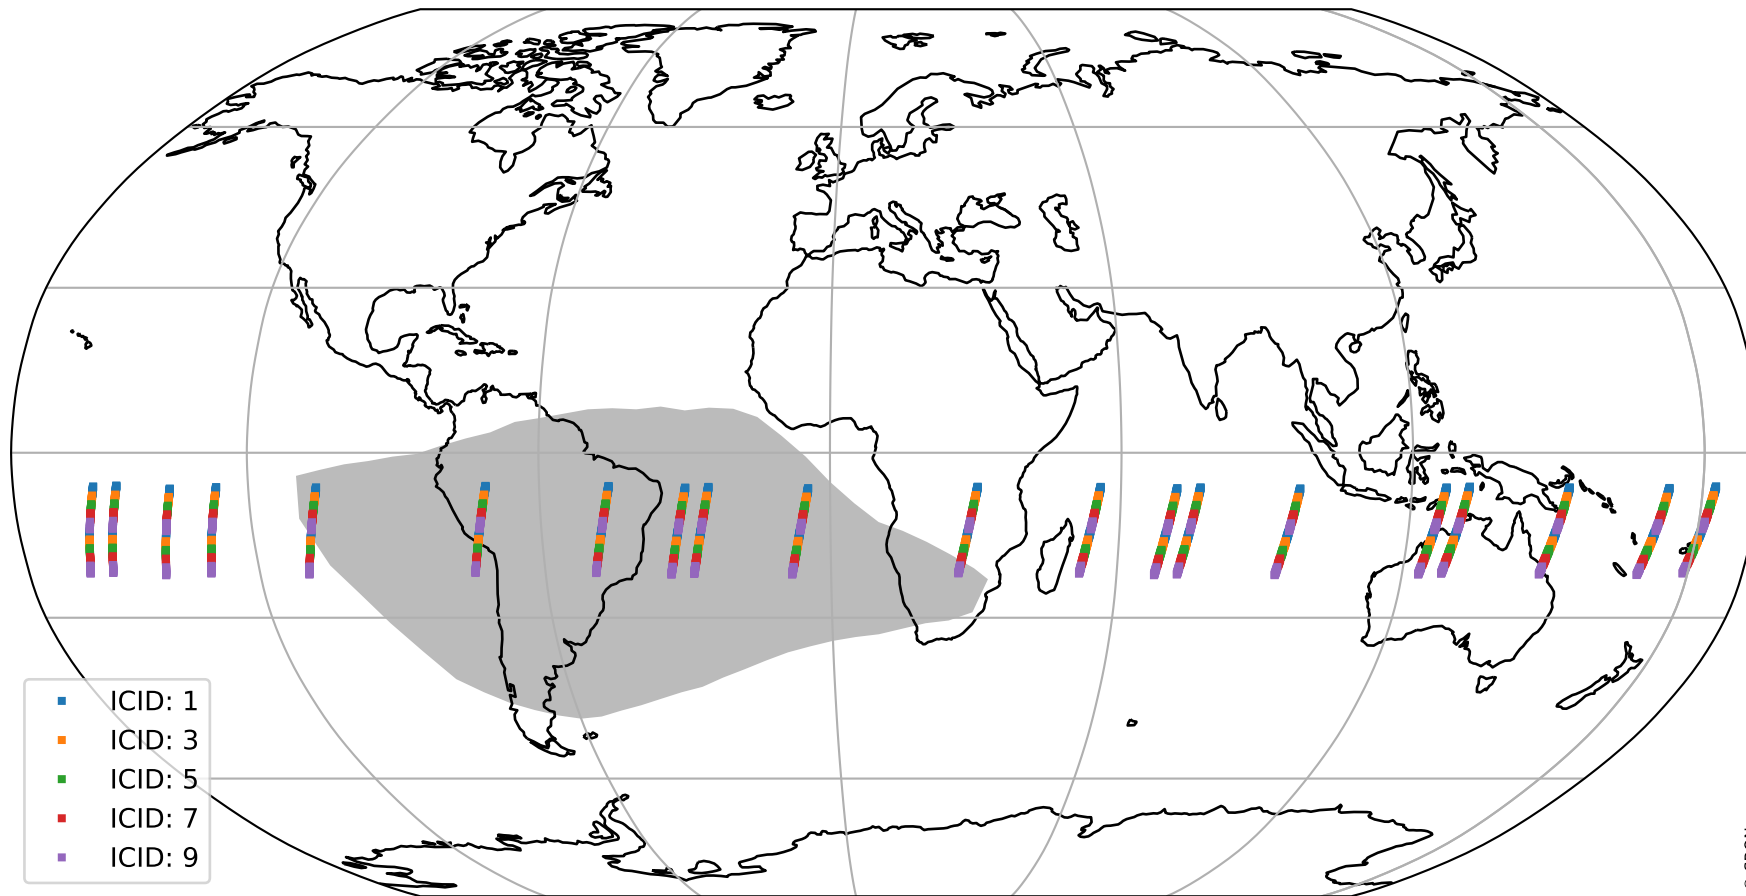

Tropomi SWIR offset (official)

orbits : 20 in [9022, 9067]
coverage : 2019-07-11 / 2019-07-14
median : 0.52594 V
spread : 0.035916 V
created : 2023-08-21T14:27:50

value detector map

Tropomi SWIR offset (official)

orbits : 20 in [9022, 9067]
coverage : 2019-07-11 / 2019-07-14
median : 33.106 μV
spread : 19.694 μV
created : 2023-08-21T14:27:50

Tropomi SWIR offset (official)

orbits : 20 in [9022, 9067]
coverage : 2019-07-11 / 2019-07-14
median : -0.078112 mV
spread : 0.3417 mV
created : 2023-08-21T14:27:50

value compared with SWIR offset CKD

Tropomi SWIR offset (official) ground-tracks of Sentinel-5P

orbits : 20 in [9022, 9067]
coverage : 2019-07-11 / 2019-07-14
created : 2023-08-21T14:27:51

Tropomi SWIR offset (official)

orbits : [2827, 9067]
coverage : 2018-04-30 / 2019-07-14
created : 2023-08-21T14:27:51

trend of detector median & temperatures