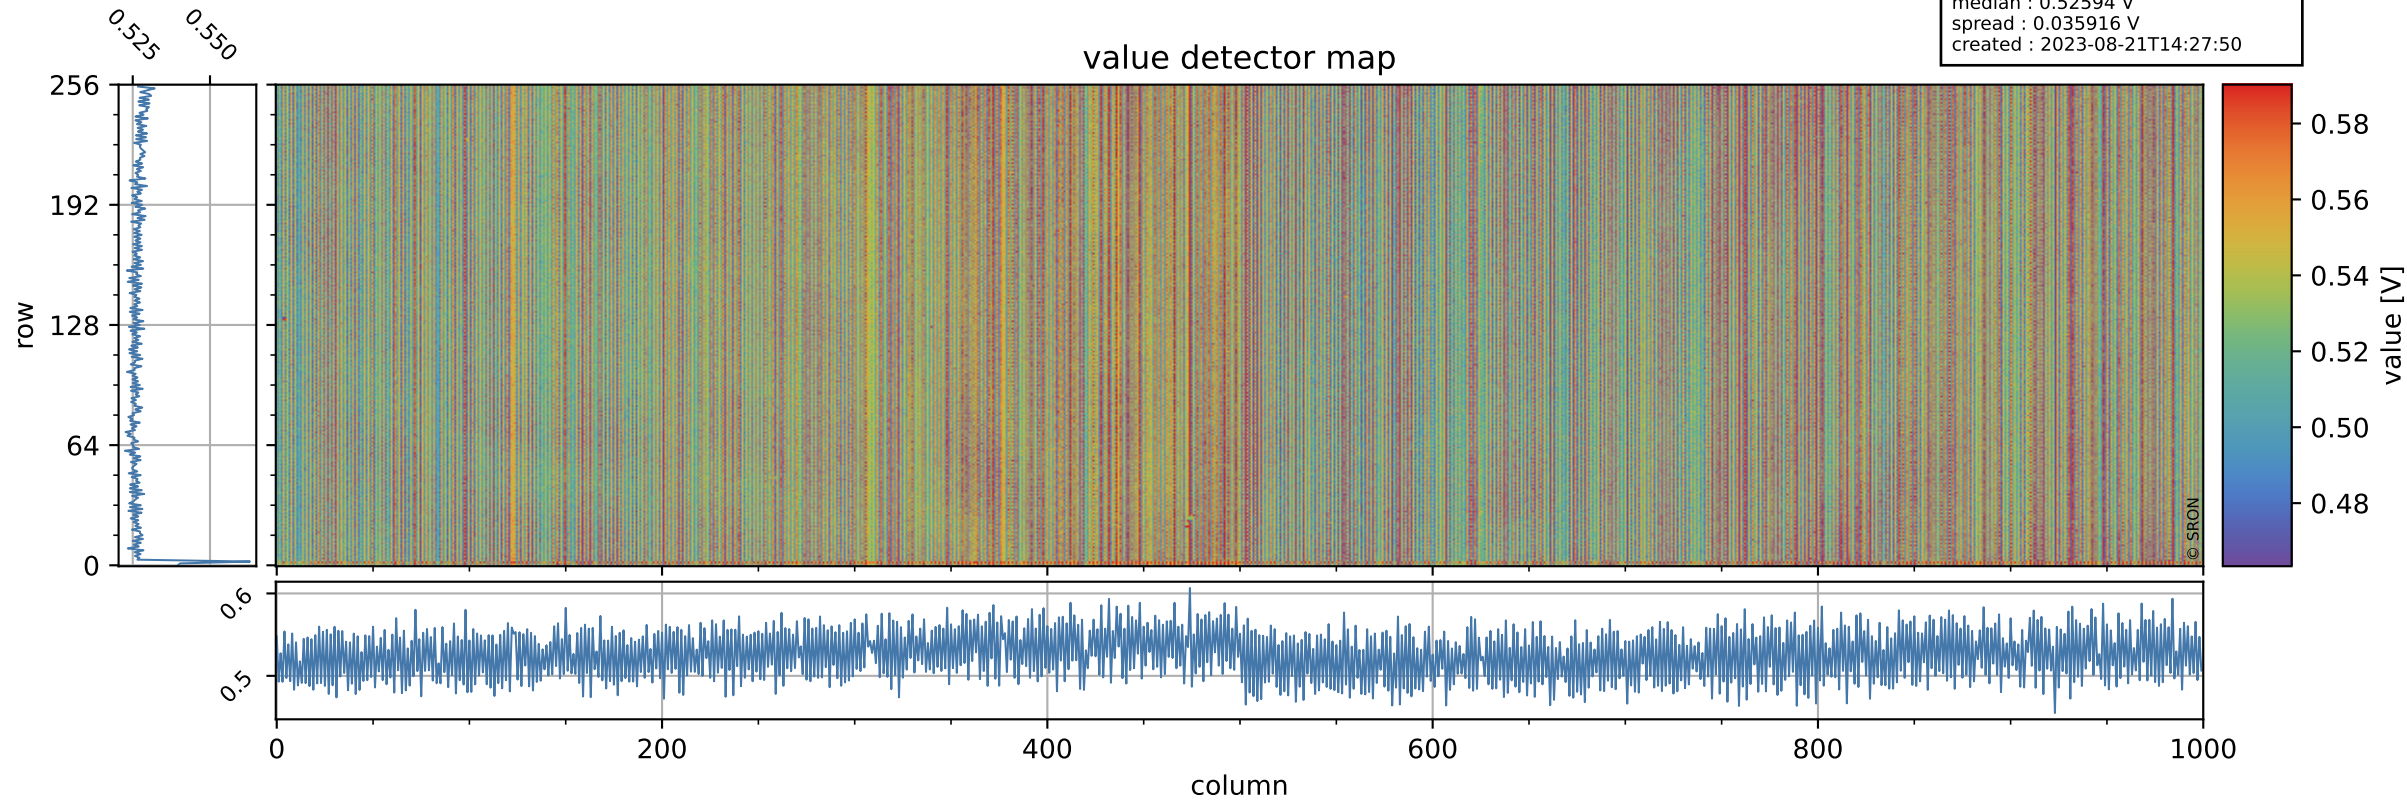

Tropomi SWIR offset (official)

orbits : 20 in [9022, 9067]
coverage : 2019-07-11 / 2019-07-14
median : 0.52594 V
spread : 0.035916 V
created : 2023-08-21T14:27:50

value detector map

Tropomi SWIR offset (official)

orbits : 20 in [9022, 9067]
coverage : 2019-07-11 / 2019-07-14
median : 33.106 μV
spread : 19.694 μV
created : 2023-08-21T14:27:50

Tropomi SWIR offset (official)

orbits : 20 in [9022, 9067]
coverage : 2019-07-11 / 2019-07-14
median : -0.078112 mV
spread : 0.3417 mV
created : 2023-08-21T14:27:50

value compared with SWIR offset CKD

Tropomi SWIR offset (official) ground-tracks of Sentinel-5P

orbits : 20 in [9022, 9067]
coverage : 2019-07-11 / 2019-07-14
created : 2023-08-21T14:27:51

Tropomi SWIR offset (official)

orbits : [2827, 9067]
coverage : 2018-04-30 / 2019-07-14
created : 2023-08-21T14:27:51

trend of detector median & temperatures