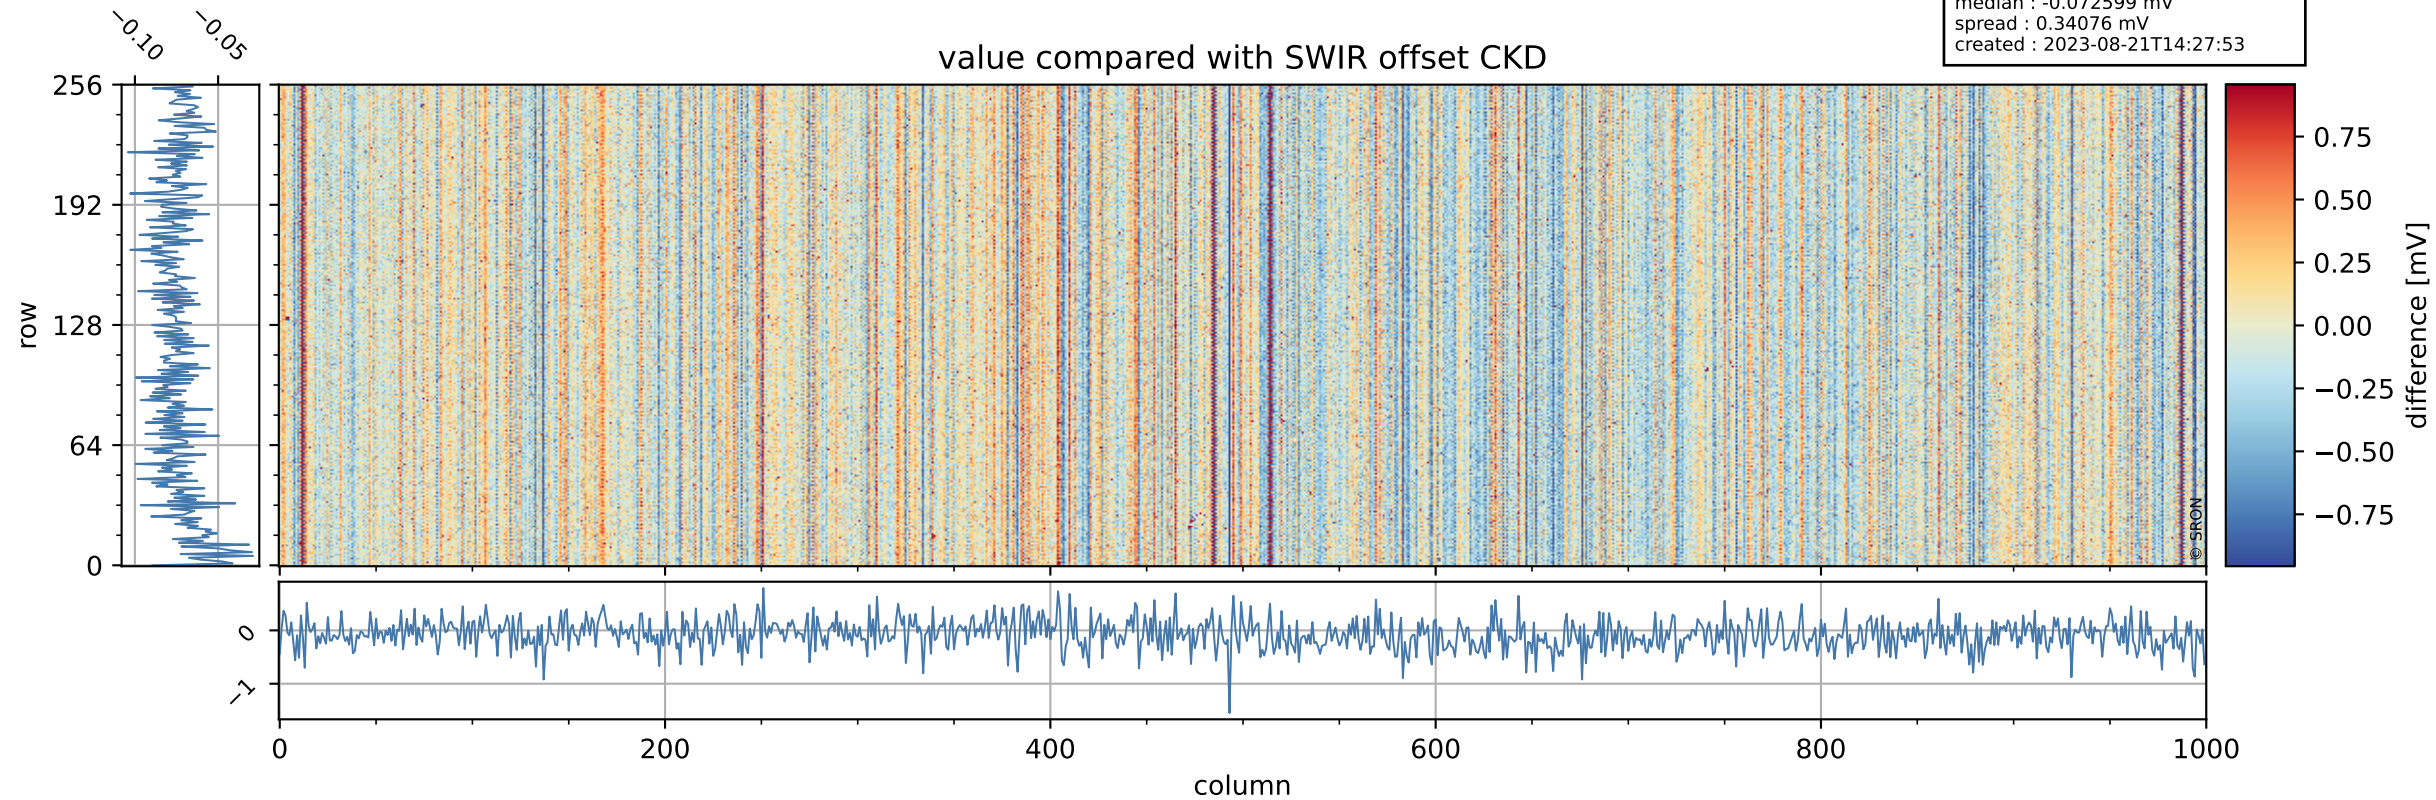

Tropomi SWIR offset (official)

orbits : 17 in [9037, 9082]
coverage : 2019-07-12 / 2019-07-15
median : 0.52594 V
spread : 0.035915 V
created : 2023-08-21T14:27:52

value detector map

Tropomi SWIR offset (official)

orbits : 17 in [9037, 9082]
coverage : 2019-07-12 / 2019-07-15
median : 33.465 μV
spread : 19.855 μV
created : 2023-08-21T14:27:53

Tropomi SWIR offset (official)

orbits : 17 in [9037, 9082]
coverage : 2019-07-12 / 2019-07-15
median : -0.072599 mV
spread : 0.34076 mV
created : 2023-08-21T14:27:53

value compared with SWIR offset CKD

Tropomi SWIR offset (official) ground-tracks of Sentinel-5P

orbits : 17 in [9037, 9082]
coverage : 2019-07-12 / 2019-07-15
created : 2023-08-21T14:27:54

Tropomi SWIR offset (official)

orbits : [2827, 9082]
coverage : 2018-04-30 / 2019-07-15
created : 2023-08-21T14:27:54

trend of detector median & temperatures