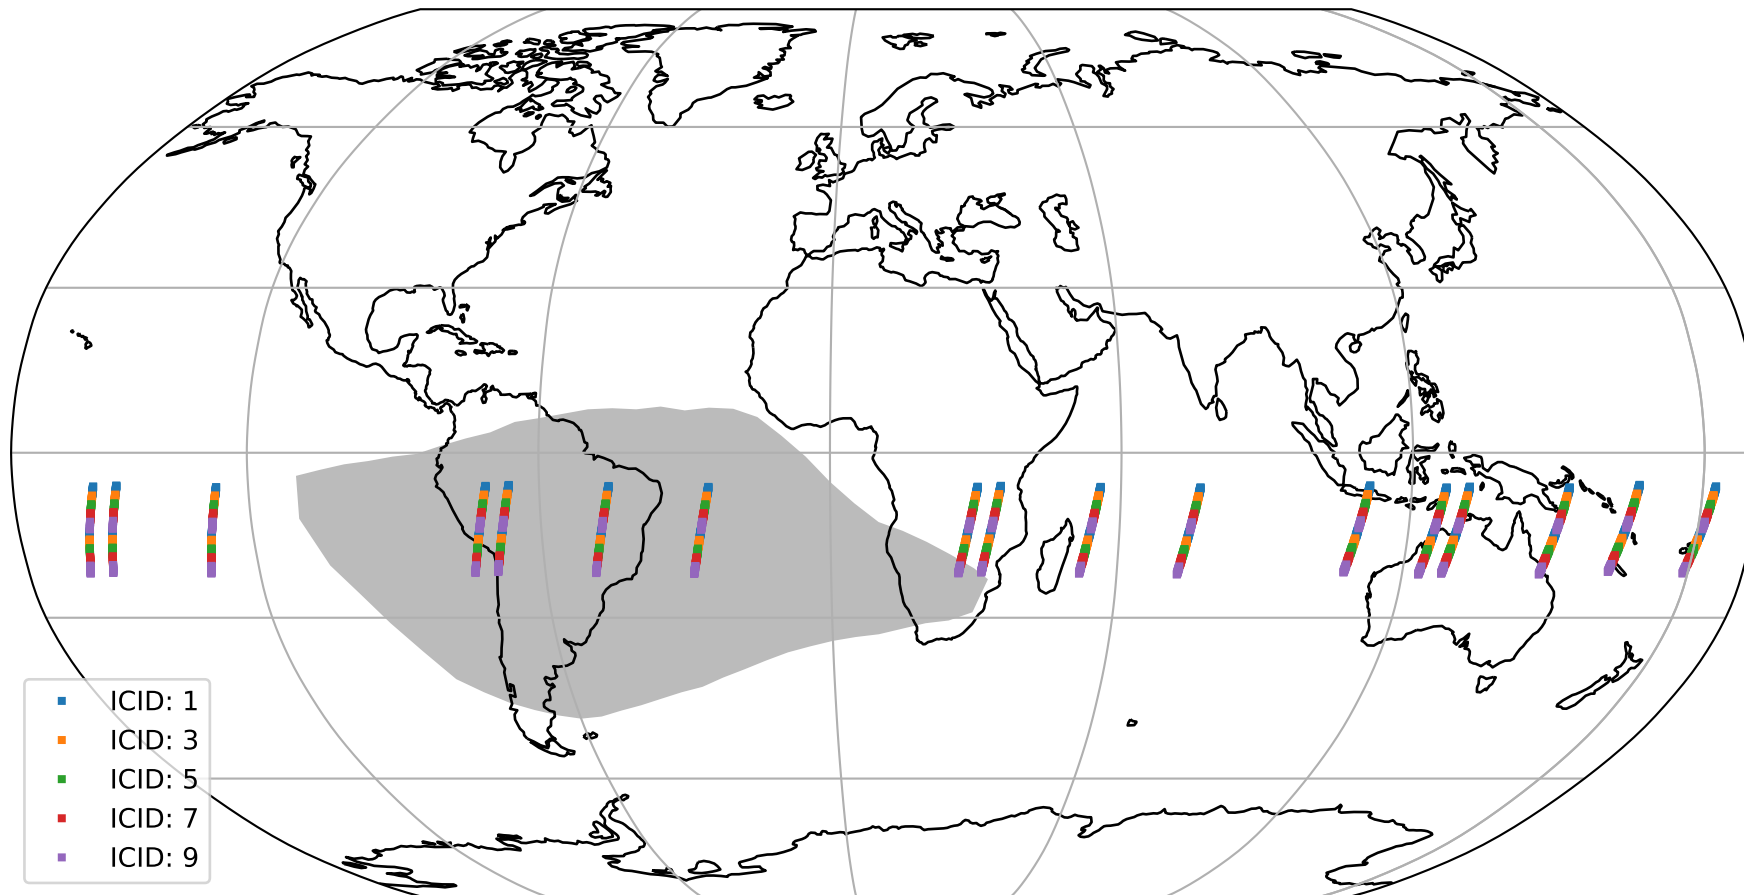

Tropomi SWIR offset (official)

orbits : 17 in [9037, 9082]
coverage : 2019-07-12 / 2019-07-15
median : 0.52594 V
spread : 0.035915 V
created : 2023-08-21T14:27:52

value detector map

Tropomi SWIR offset (official)

orbits : 17 in [9037, 9082]
coverage : 2019-07-12 / 2019-07-15
median : 33.465 μV
spread : 19.855 μV
created : 2023-08-21T14:27:53

Tropomi SWIR offset (official)

orbits : 17 in [9037, 9082]
coverage : 2019-07-12 / 2019-07-15
median : -0.072599 mV
spread : 0.34076 mV
created : 2023-08-21T14:27:53

value compared with SWIR offset CKD

Tropomi SWIR offset (official) ground-tracks of Sentinel-5P

orbits : 17 in [9037, 9082]
coverage : 2019-07-12 / 2019-07-15
created : 2023-08-21T14:27:54

Tropomi SWIR offset (official)

orbits : [2827, 9082]
coverage : 2018-04-30 / 2019-07-15
created : 2023-08-21T14:27:54

trend of detector median & temperatures