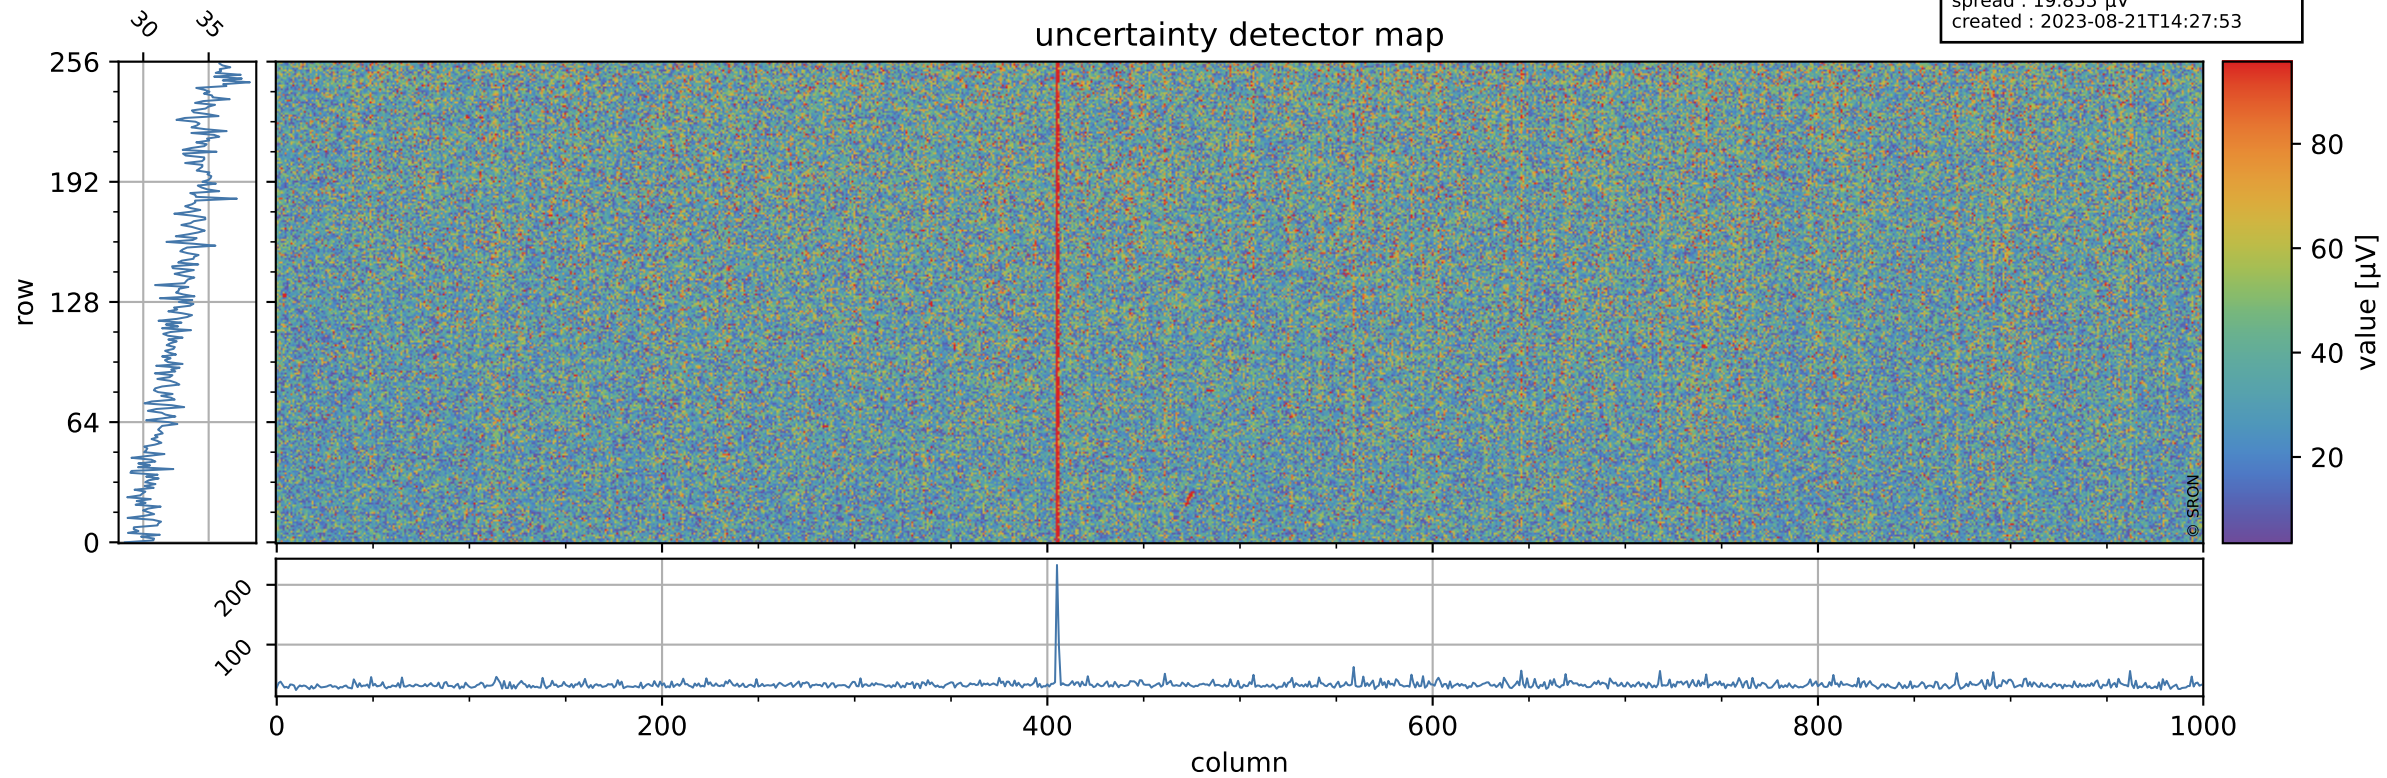

Tropomi SWIR offset (official)

orbits : 17 in [9037, 9082]
coverage : 2019-07-12 / 2019-07-15
median : 0.52594 V
spread : 0.035915 V
created : 2023-08-21T14:27:52

value detector map

Tropomi SWIR offset (official)

orbits : 17 in [9037, 9082]
coverage : 2019-07-12 / 2019-07-15
median : 33.465 μV
spread : 19.855 μV
created : 2023-08-21T14:27:53

Tropomi SWIR offset (official)

orbits : 17 in [9037, 9082]
coverage : 2019-07-12 / 2019-07-15
median : -0.072599 mV
spread : 0.34076 mV
created : 2023-08-21T14:27:53

value compared with SWIR offset CKD

Tropomi SWIR offset (official) ground-tracks of Sentinel-5P

orbits : 17 in [9037, 9082]
coverage : 2019-07-12 / 2019-07-15
created : 2023-08-21T14:27:54

Tropomi SWIR offset (official)

orbits : [2827, 9082]
coverage : 2018-04-30 / 2019-07-15
created : 2023-08-21T14:27:54

trend of detector median & temperatures