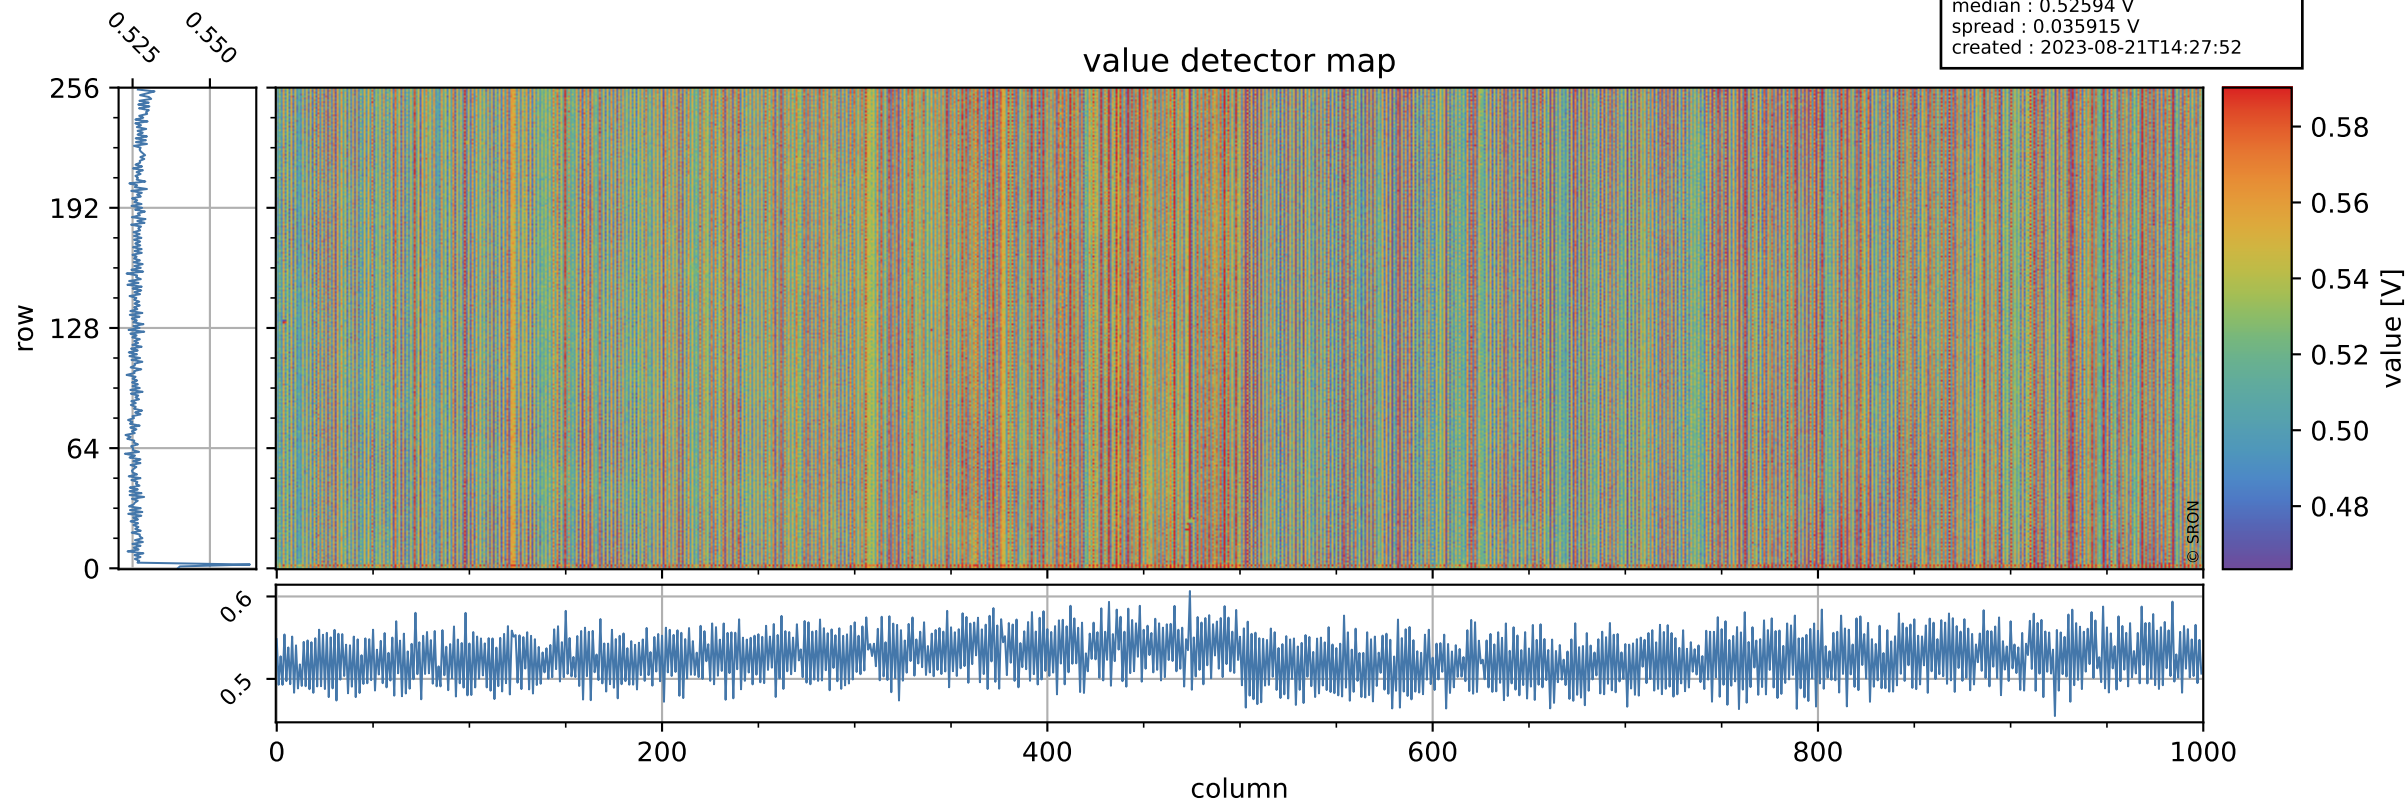

Tropomi SWIR offset (official)

orbits : 17 in [9037, 9082]
coverage : 2019-07-12 / 2019-07-15
median : 0.52594 V
spread : 0.035915 V
created : 2023-08-21T14:27:52

value detector map

Tropomi SWIR offset (official)

orbits : 17 in [9037, 9082]
coverage : 2019-07-12 / 2019-07-15
median : 33.465 μV
spread : 19.855 μV
created : 2023-08-21T14:27:53

Tropomi SWIR offset (official)

orbits : 17 in [9037, 9082]
coverage : 2019-07-12 / 2019-07-15
median : -0.072599 mV
spread : 0.34076 mV
created : 2023-08-21T14:27:53

value compared with SWIR offset CKD

Tropomi SWIR offset (official) ground-tracks of Sentinel-5P

orbits : 17 in [9037, 9082]
coverage : 2019-07-12 / 2019-07-15
created : 2023-08-21T14:27:54

Tropomi SWIR offset (official)

orbits : [2827, 9082]
coverage : 2018-04-30 / 2019-07-15
created : 2023-08-21T14:27:54

trend of detector median & temperatures