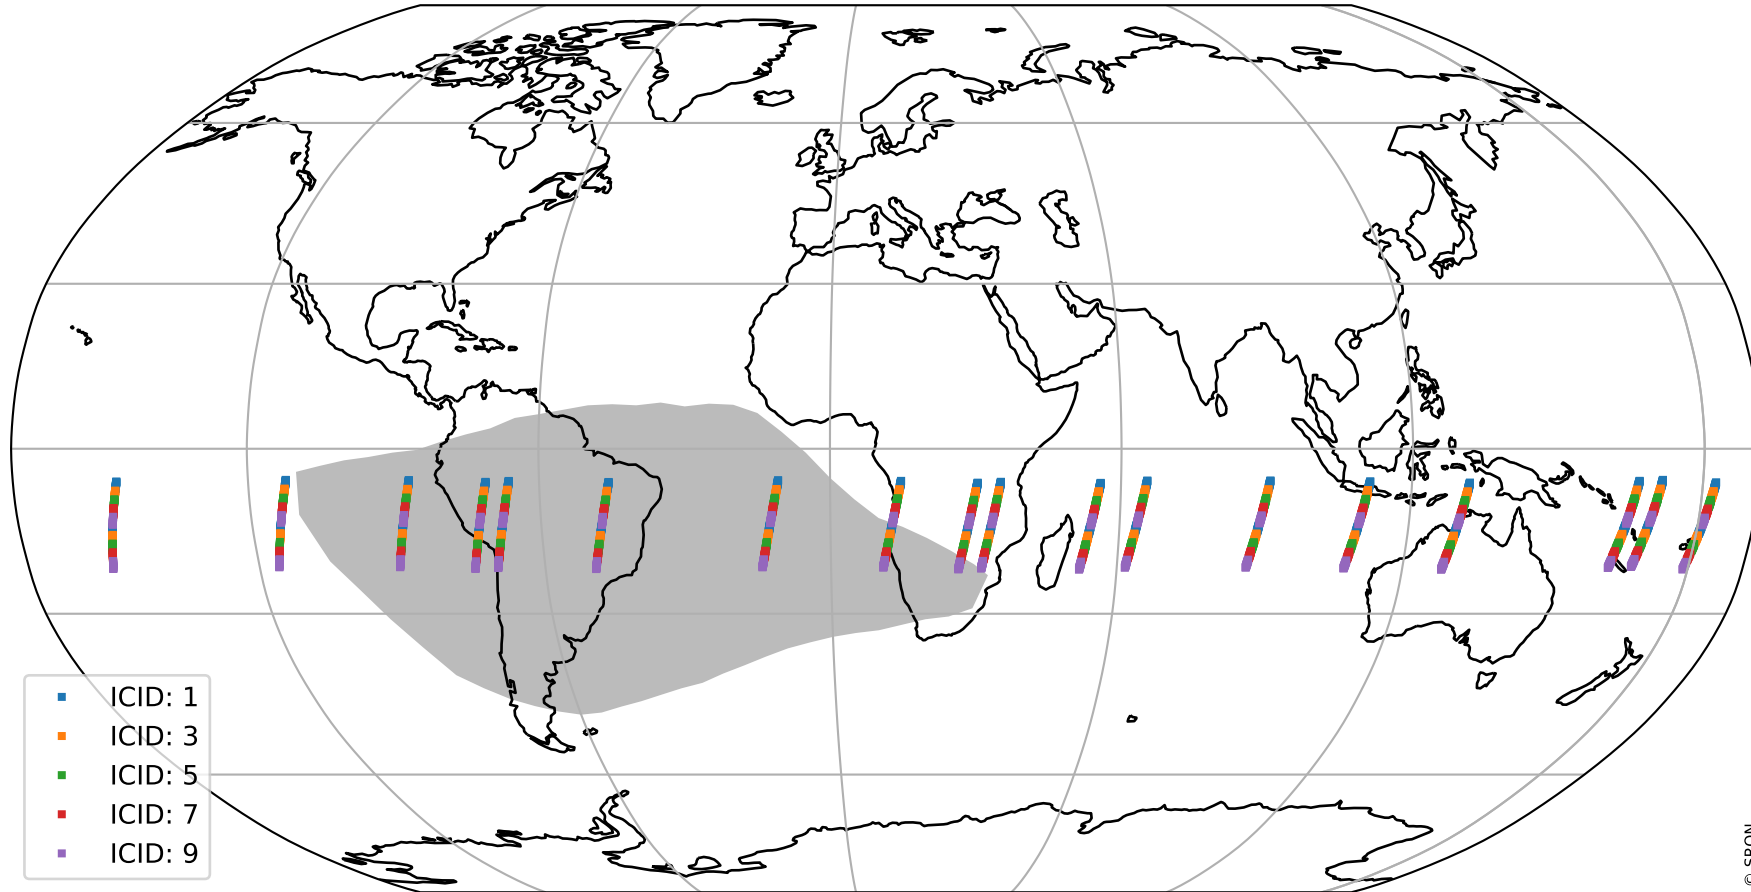

Tropomi SWIR offset (official)

orbits : 18 in [9052, 9097]
coverage : 2019-07-13 / 2019-07-16
median : 0.52594 V
spread : 0.035915 V
created : 2023-08-21T14:27:55

value detector map

Tropomi SWIR offset (official)

orbits : 18 in [9052, 9097]
coverage : 2019-07-13 / 2019-07-16
median : 34.379 μV
spread : 20.306 μV
created : 2023-08-21T14:27:56

Tropomi SWIR offset (official)

orbits : 18 in [9052, 9097]
coverage : 2019-07-13 / 2019-07-16
median : -0.078747 mV
spread : 0.3383 mV
created : 2023-08-21T14:27:56

value compared with SWIR offset CKD

Tropomi SWIR offset (official) ground-tracks of Sentinel-5P

orbits : 18 in [9052, 9097]
coverage : 2019-07-13 / 2019-07-16
created : 2023-08-21T14:27:57

Tropomi SWIR offset (official)

orbits : [2827, 9097]
coverage : 2018-04-30 / 2019-07-16
created : 2023-08-21T14:27:57

trend of detector median & temperatures