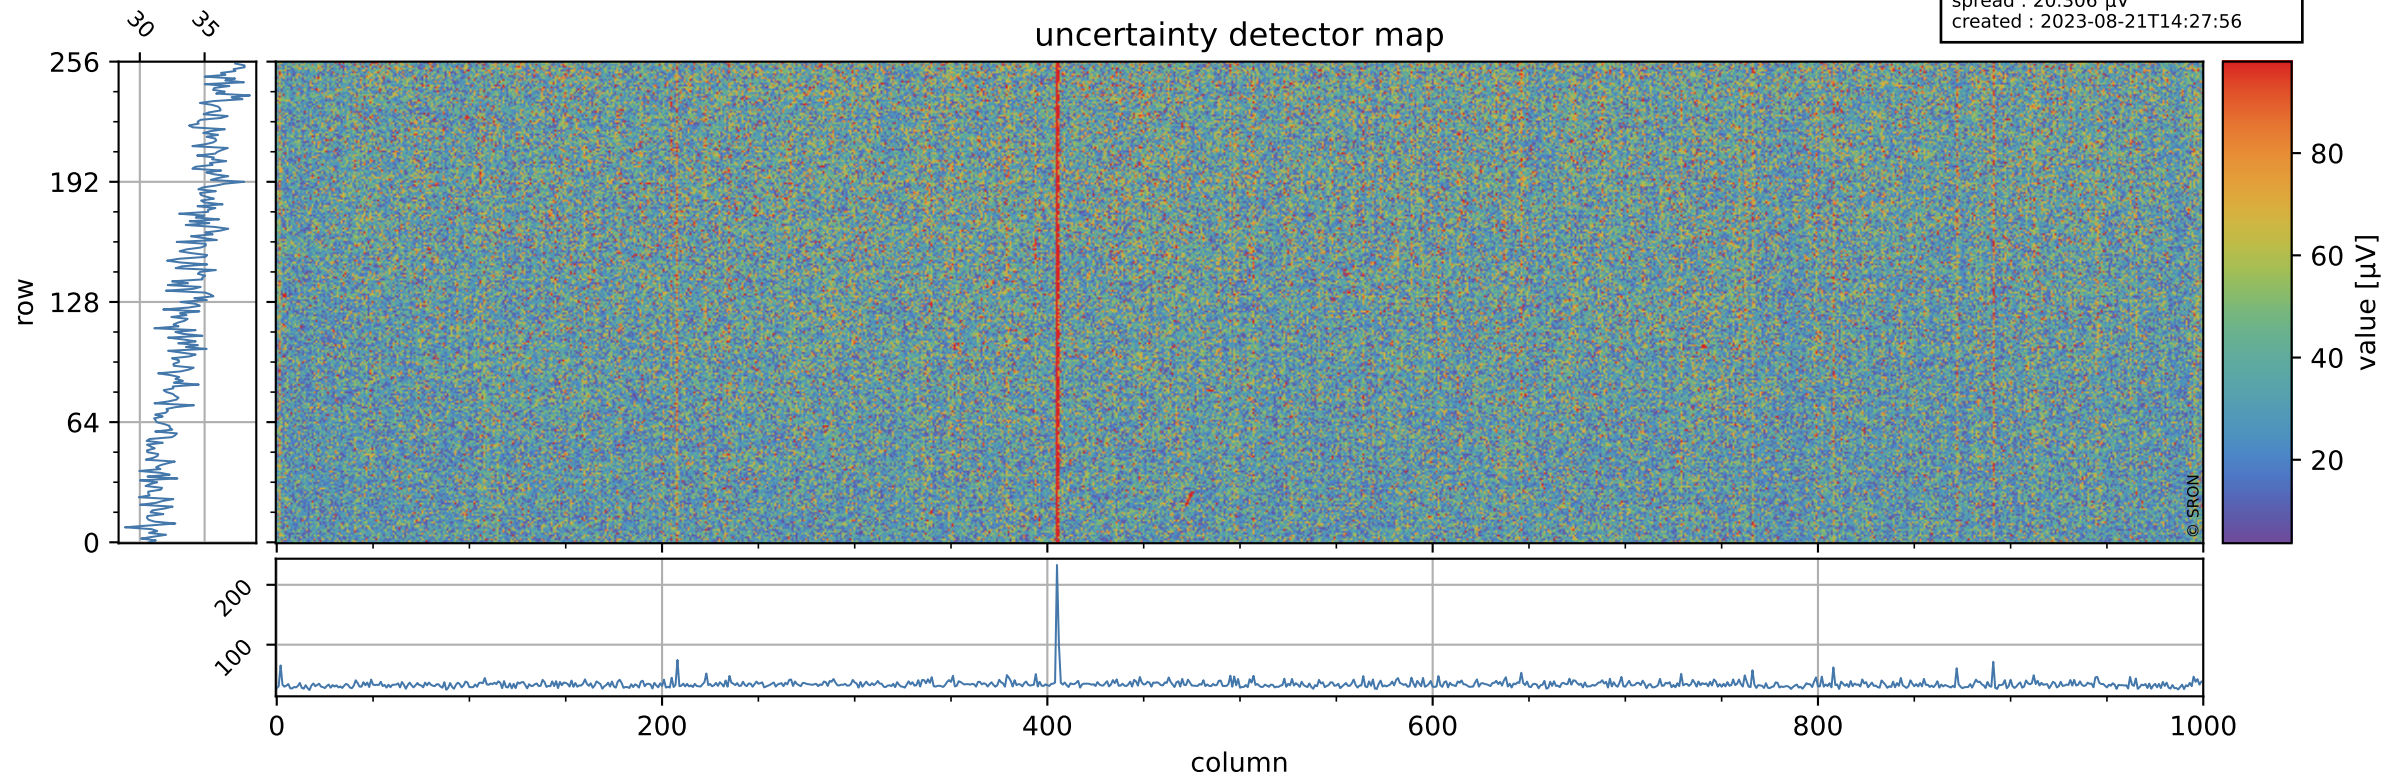

Tropomi SWIR offset (official)

orbits : 18 in [9052, 9097]
coverage : 2019-07-13 / 2019-07-16
median : 0.52594 V
spread : 0.035915 V
created : 2023-08-21T14:27:55

value detector map

Tropomi SWIR offset (official)

orbits : 18 in [9052, 9097]
coverage : 2019-07-13 / 2019-07-16
median : 34.379 μV
spread : 20.306 μV
created : 2023-08-21T14:27:56

Tropomi SWIR offset (official)

orbits : 18 in [9052, 9097]
coverage : 2019-07-13 / 2019-07-16
median : -0.078747 mV
spread : 0.3383 mV
created : 2023-08-21T14:27:56

value compared with SWIR offset CKD

Tropomi SWIR offset (official) ground-tracks of Sentinel-5P

orbits : 18 in [9052, 9097]
coverage : 2019-07-13 / 2019-07-16
created : 2023-08-21T14:27:57

Tropomi SWIR offset (official)

orbits : [2827, 9097]
coverage : 2018-04-30 / 2019-07-16
created : 2023-08-21T14:27:57

trend of detector median & temperatures