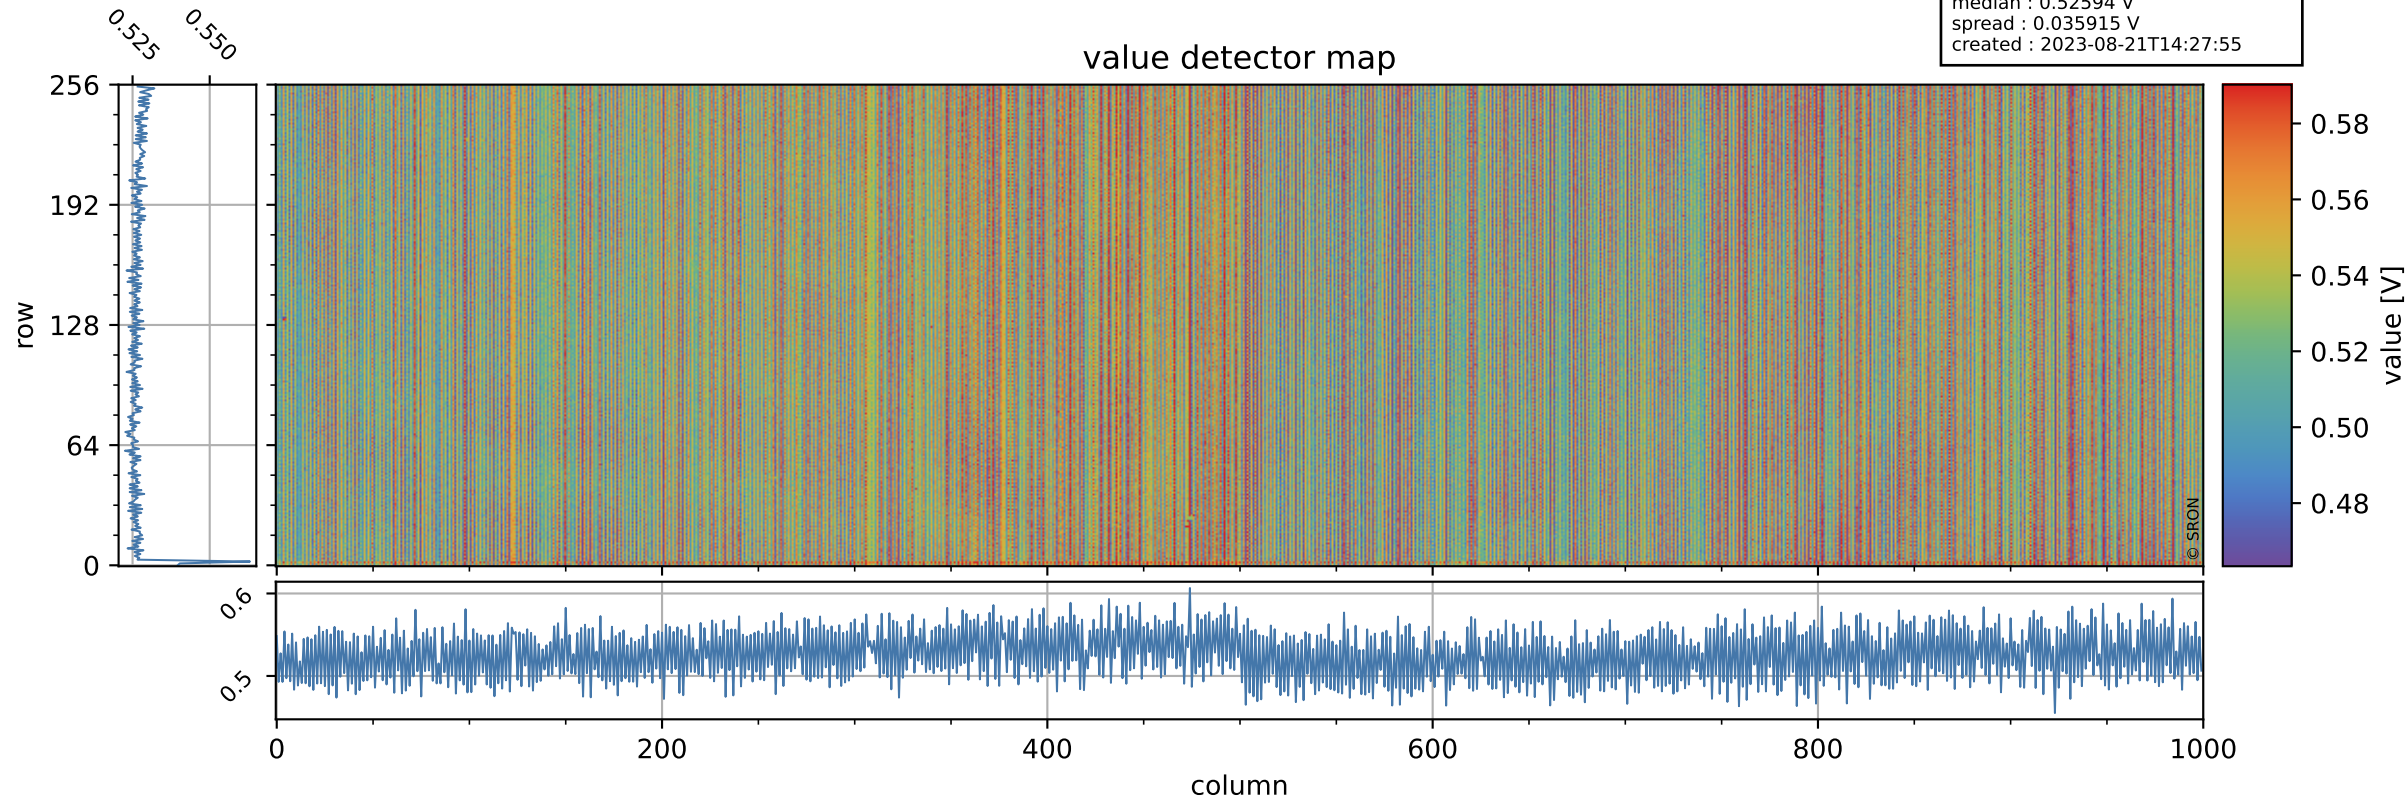

Tropomi SWIR offset (official)

orbits : 18 in [9052, 9097]
coverage : 2019-07-13 / 2019-07-16
median : 0.52594 V
spread : 0.035915 V
created : 2023-08-21T14:27:55

value detector map

Tropomi SWIR offset (official)

orbits : 18 in [9052, 9097]
coverage : 2019-07-13 / 2019-07-16
median : 34.379 μV
spread : 20.306 μV
created : 2023-08-21T14:27:56

Tropomi SWIR offset (official)

orbits : 18 in [9052, 9097]
coverage : 2019-07-13 / 2019-07-16
median : -0.078747 mV
spread : 0.3383 mV
created : 2023-08-21T14:27:56

value compared with SWIR offset CKD

Tropomi SWIR offset (official) ground-tracks of Sentinel-5P

orbits : 18 in [9052, 9097]
coverage : 2019-07-13 / 2019-07-16
created : 2023-08-21T14:27:57

Tropomi SWIR offset (official)

orbits : [2827, 9097]
coverage : 2018-04-30 / 2019-07-16
created : 2023-08-21T14:27:57

trend of detector median & temperatures