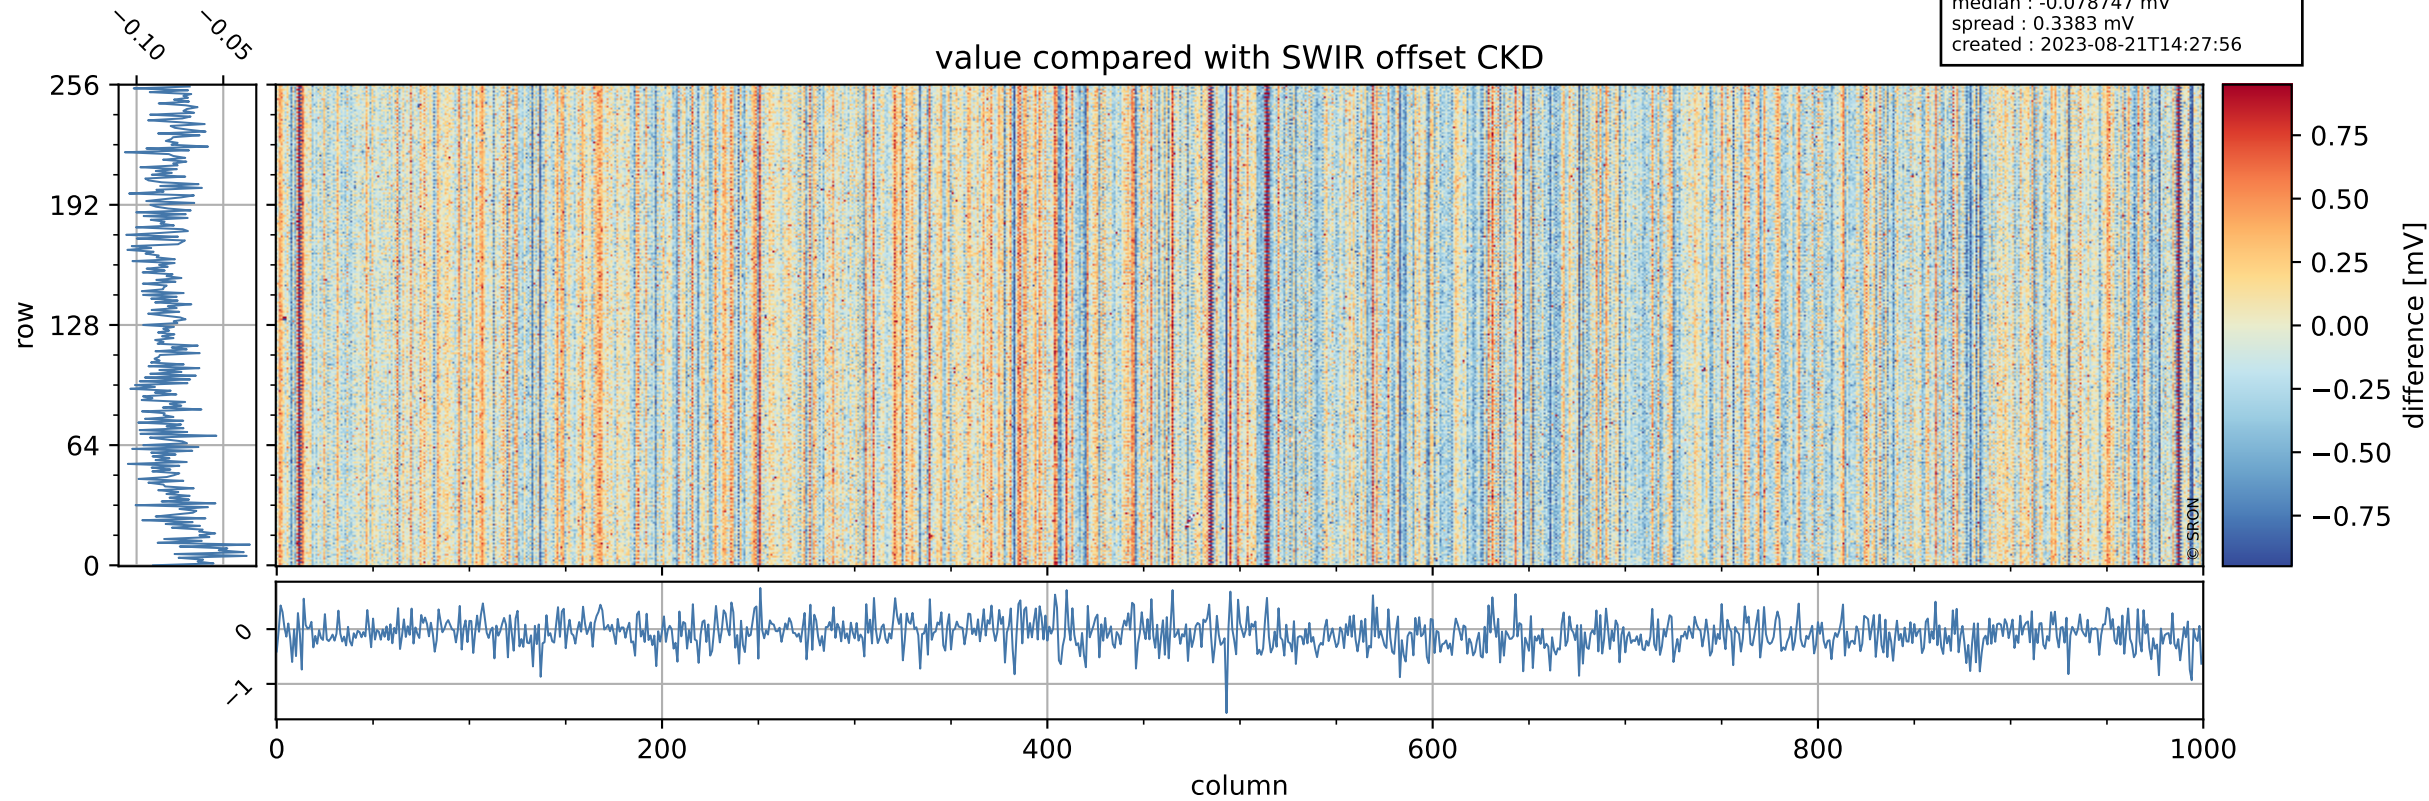

Tropomi SWIR offset (official)

orbits : 18 in [9052, 9097]
coverage : 2019-07-13 / 2019-07-16
median : 0.52594 V
spread : 0.035915 V
created : 2023-08-21T14:27:55

value detector map

Tropomi SWIR offset (official)

orbits : 18 in [9052, 9097]
coverage : 2019-07-13 / 2019-07-16
median : 34.379 μV
spread : 20.306 μV
created : 2023-08-21T14:27:56

Tropomi SWIR offset (official)

orbits : 18 in [9052, 9097]
coverage : 2019-07-13 / 2019-07-16
median : -0.078747 mV
spread : 0.3383 mV
created : 2023-08-21T14:27:56

value compared with SWIR offset CKD

Tropomi SWIR offset (official) ground-tracks of Sentinel-5P

orbits : 18 in [9052, 9097]
coverage : 2019-07-13 / 2019-07-16
created : 2023-08-21T14:27:57

Tropomi SWIR offset (official)

orbits : [2827, 9097]
coverage : 2018-04-30 / 2019-07-16
created : 2023-08-21T14:27:57

trend of detector median & temperatures