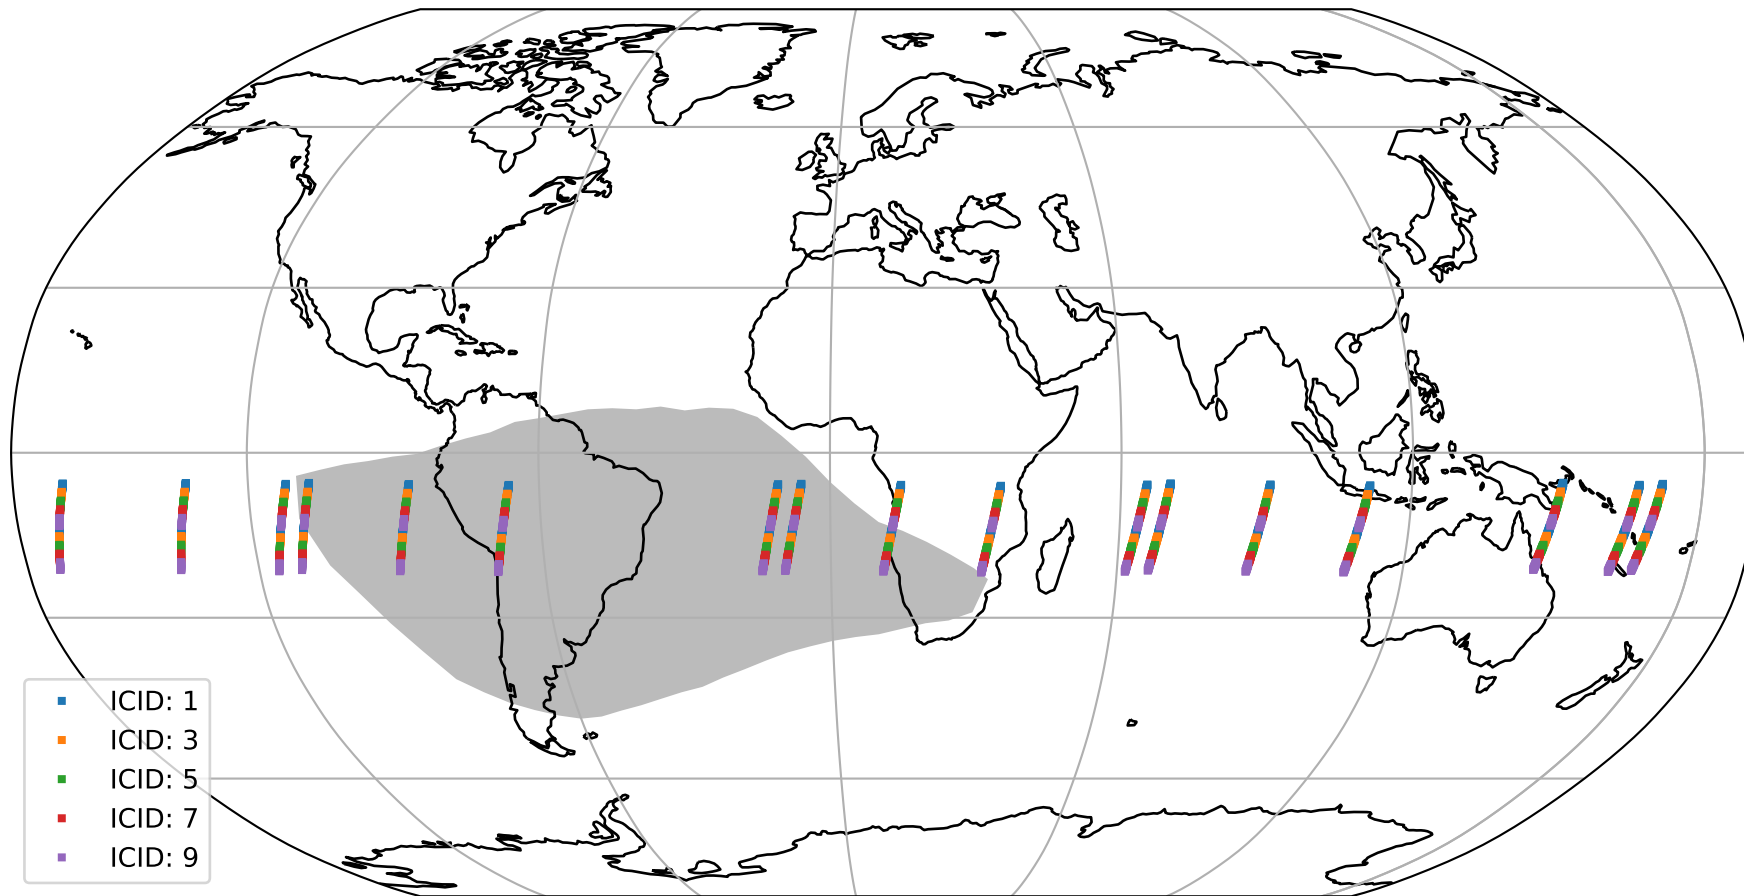

Tropomi SWIR offset (official)

orbits : 17 in [9067, 9112]
coverage : 2019-07-14 / 2019-07-17
median : 0.52594 V
spread : 0.035915 V
created : 2023-08-21T14:27:58

value detector map

Tropomi SWIR offset (official)

orbits : 17 in [9067, 9112]
coverage : 2019-07-14 / 2019-07-17
median : 34.574 μV
spread : 20.297 μV
created : 2023-08-21T14:27:59

Tropomi SWIR offset (official)

orbits : 17 in [9067, 9112]
coverage : 2019-07-14 / 2019-07-17
median : -0.075422 mV
spread : 0.34004 mV
created : 2023-08-21T14:27:59

value compared with SWIR offset CKD

Tropomi SWIR offset (official) ground-tracks of Sentinel-5P

orbits : 17 in [9067, 9112]
coverage : 2019-07-14 / 2019-07-17
created : 2023-08-21T14:28:00

Tropomi SWIR offset (official)

orbits : [2827, 9112]
coverage : 2018-04-30 / 2019-07-17
created : 2023-08-21T14:28:00

trend of detector median & temperatures