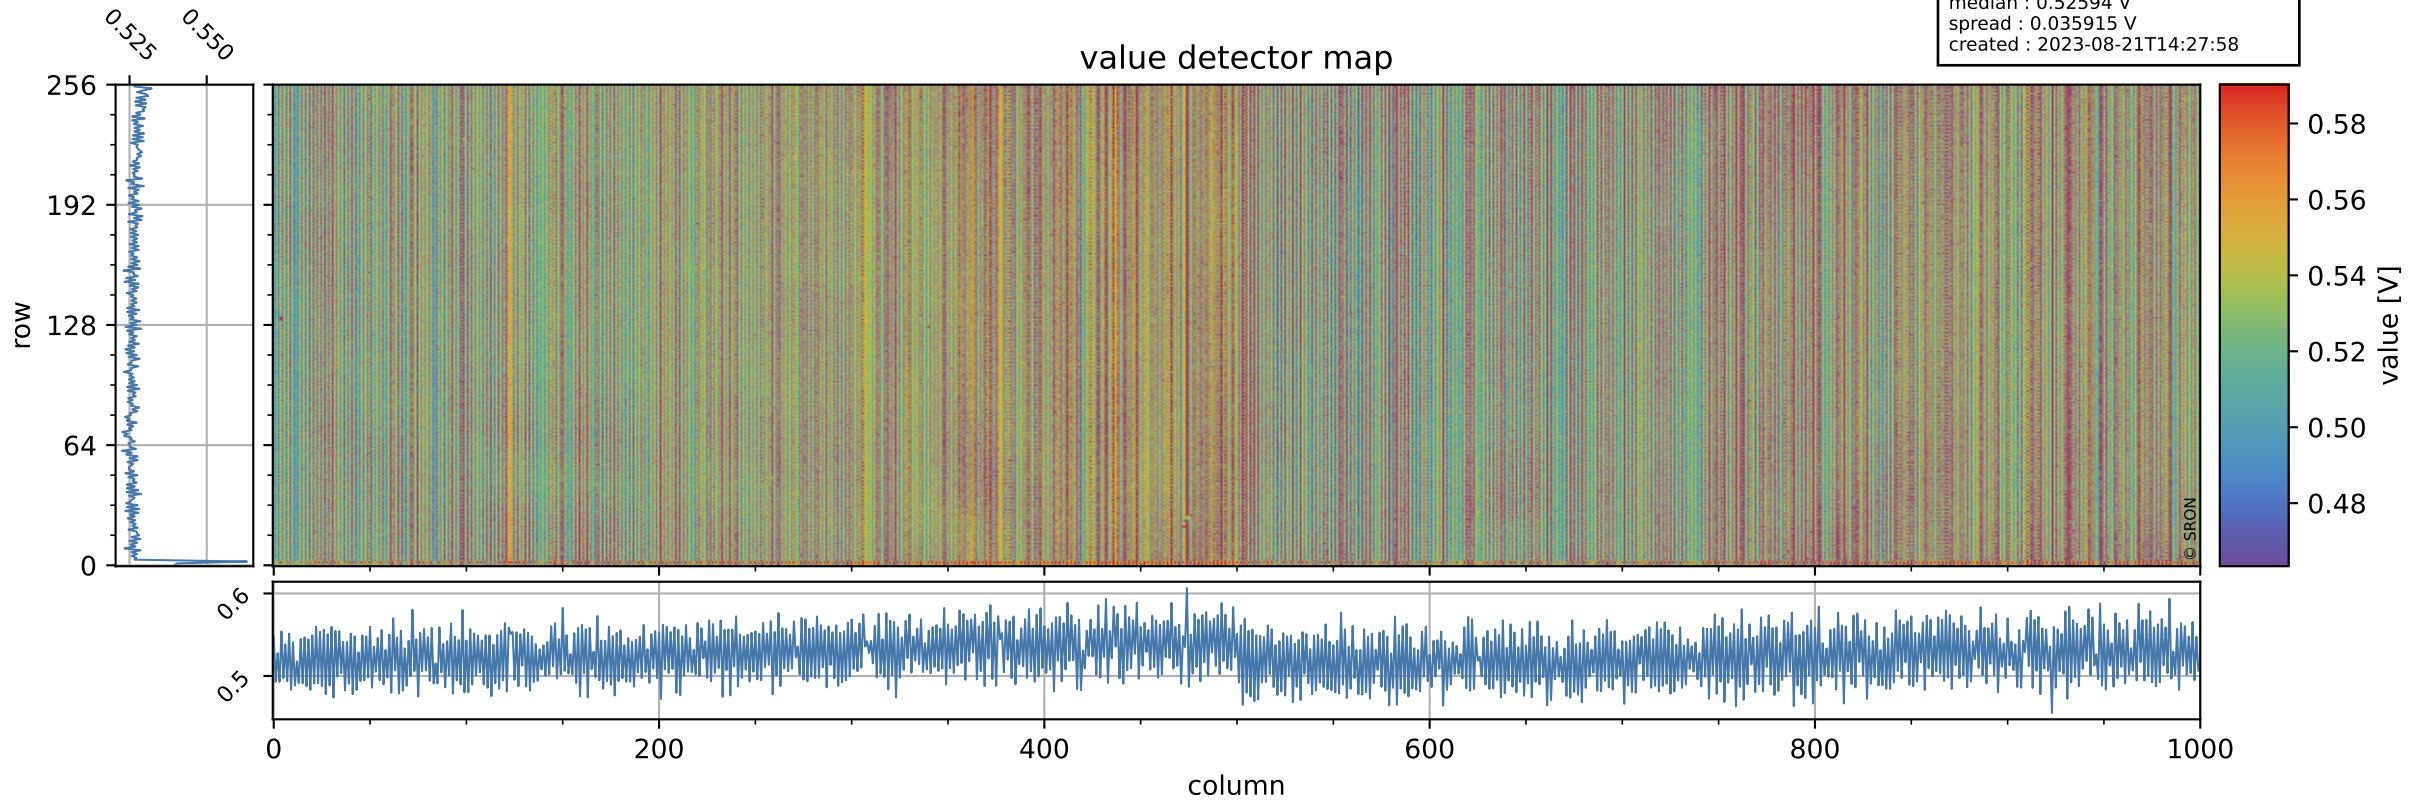

Tropomi SWIR offset (official)

orbits : 17 in [9067, 9112]
coverage : 2019-07-14 / 2019-07-17
median : 0.52594 V
spread : 0.035915 V
created : 2023-08-21T14:27:58

value detector map

Tropomi SWIR offset (official)

orbits : 17 in [9067, 9112]
coverage : 2019-07-14 / 2019-07-17
median : 34.574 μV
spread : 20.297 μV
created : 2023-08-21T14:27:59

Tropomi SWIR offset (official)

orbits : 17 in [9067, 9112]
coverage : 2019-07-14 / 2019-07-17
median : -0.075422 mV
spread : 0.34004 mV
created : 2023-08-21T14:27:59

value compared with SWIR offset CKD

Tropomi SWIR offset (official) ground-tracks of Sentinel-5P

orbits : 17 in [9067, 9112]
coverage : 2019-07-14 / 2019-07-17
created : 2023-08-21T14:28:00

Tropomi SWIR offset (official)

orbits : [2827, 9112]
coverage : 2018-04-30 / 2019-07-17
created : 2023-08-21T14:28:00

trend of detector median & temperatures