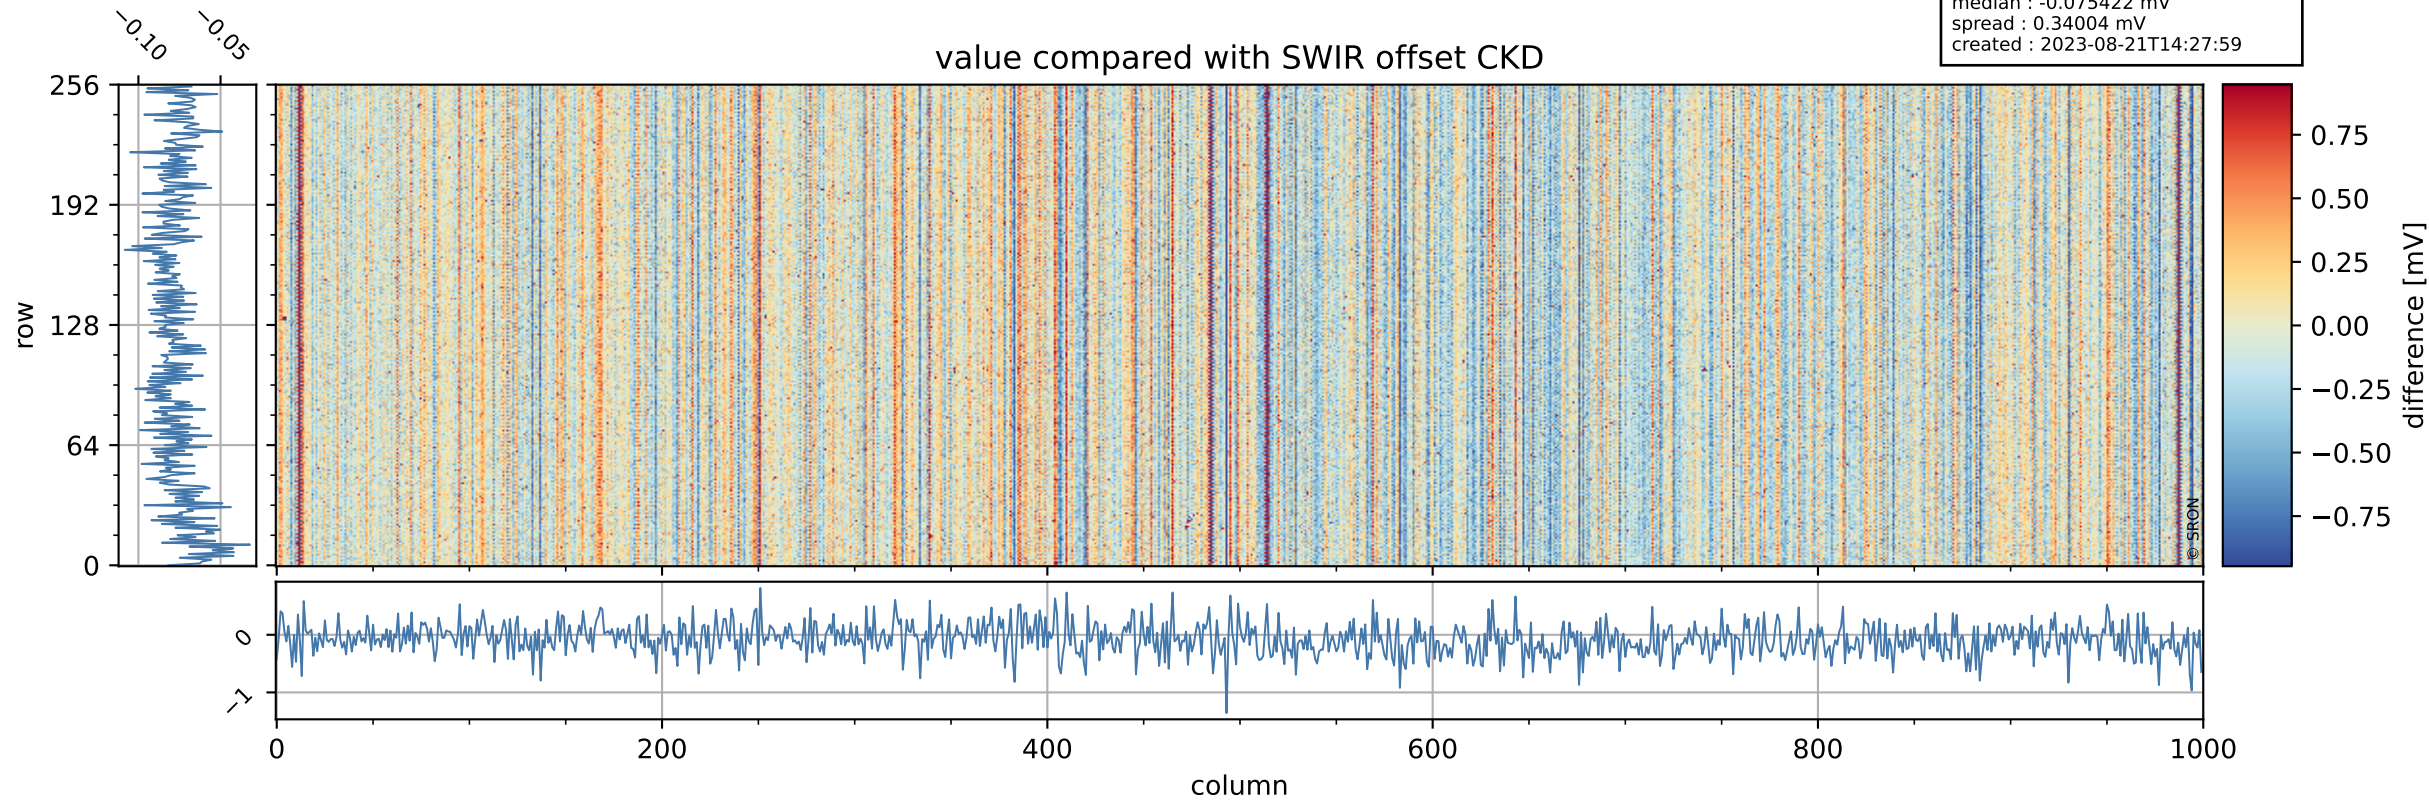

Tropomi SWIR offset (official)

orbits : 17 in [9067, 9112]
coverage : 2019-07-14 / 2019-07-17
median : 0.52594 V
spread : 0.035915 V
created : 2023-08-21T14:27:58

value detector map

Tropomi SWIR offset (official)

orbits : 17 in [9067, 9112]
coverage : 2019-07-14 / 2019-07-17
median : 34.574 μV
spread : 20.297 μV
created : 2023-08-21T14:27:59

Tropomi SWIR offset (official)

orbits : 17 in [9067, 9112]
coverage : 2019-07-14 / 2019-07-17
median : -0.075422 mV
spread : 0.34004 mV
created : 2023-08-21T14:27:59

value compared with SWIR offset CKD

Tropomi SWIR offset (official) ground-tracks of Sentinel-5P

orbits : 17 in [9067, 9112]
coverage : 2019-07-14 / 2019-07-17
created : 2023-08-21T14:28:00

Tropomi SWIR offset (official)

orbits : [2827, 9112]
coverage : 2018-04-30 / 2019-07-17
created : 2023-08-21T14:28:00

trend of detector median & temperatures