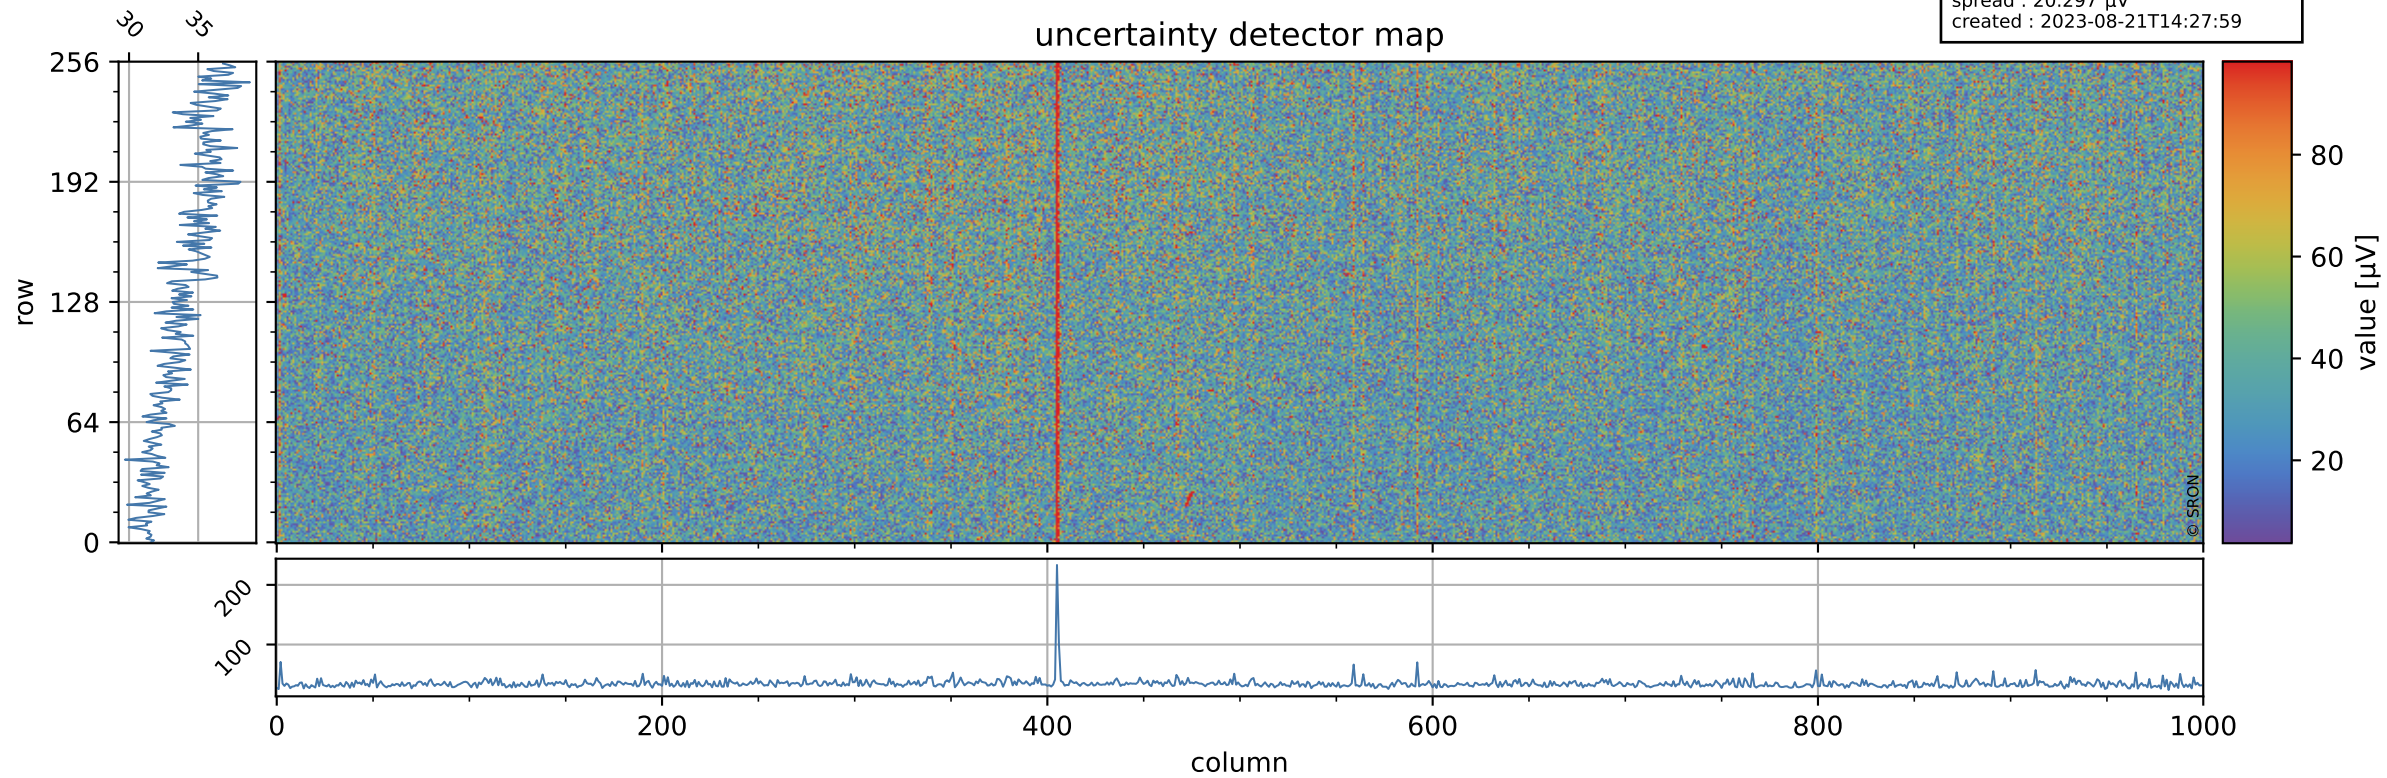

Tropomi SWIR offset (official)

orbits : 17 in [9067, 9112]
coverage : 2019-07-14 / 2019-07-17
median : 0.52594 V
spread : 0.035915 V
created : 2023-08-21T14:27:58

value detector map

Tropomi SWIR offset (official)

orbits : 17 in [9067, 9112]
coverage : 2019-07-14 / 2019-07-17
median : 34.574 μV
spread : 20.297 μV
created : 2023-08-21T14:27:59

Tropomi SWIR offset (official)

orbits : 17 in [9067, 9112]
coverage : 2019-07-14 / 2019-07-17
median : -0.075422 mV
spread : 0.34004 mV
created : 2023-08-21T14:27:59

value compared with SWIR offset CKD

Tropomi SWIR offset (official) ground-tracks of Sentinel-5P

orbits : 17 in [9067, 9112]
coverage : 2019-07-14 / 2019-07-17
created : 2023-08-21T14:28:00

Tropomi SWIR offset (official)

orbits : [2827, 9112]
coverage : 2018-04-30 / 2019-07-17
created : 2023-08-21T14:28:00

trend of detector median & temperatures