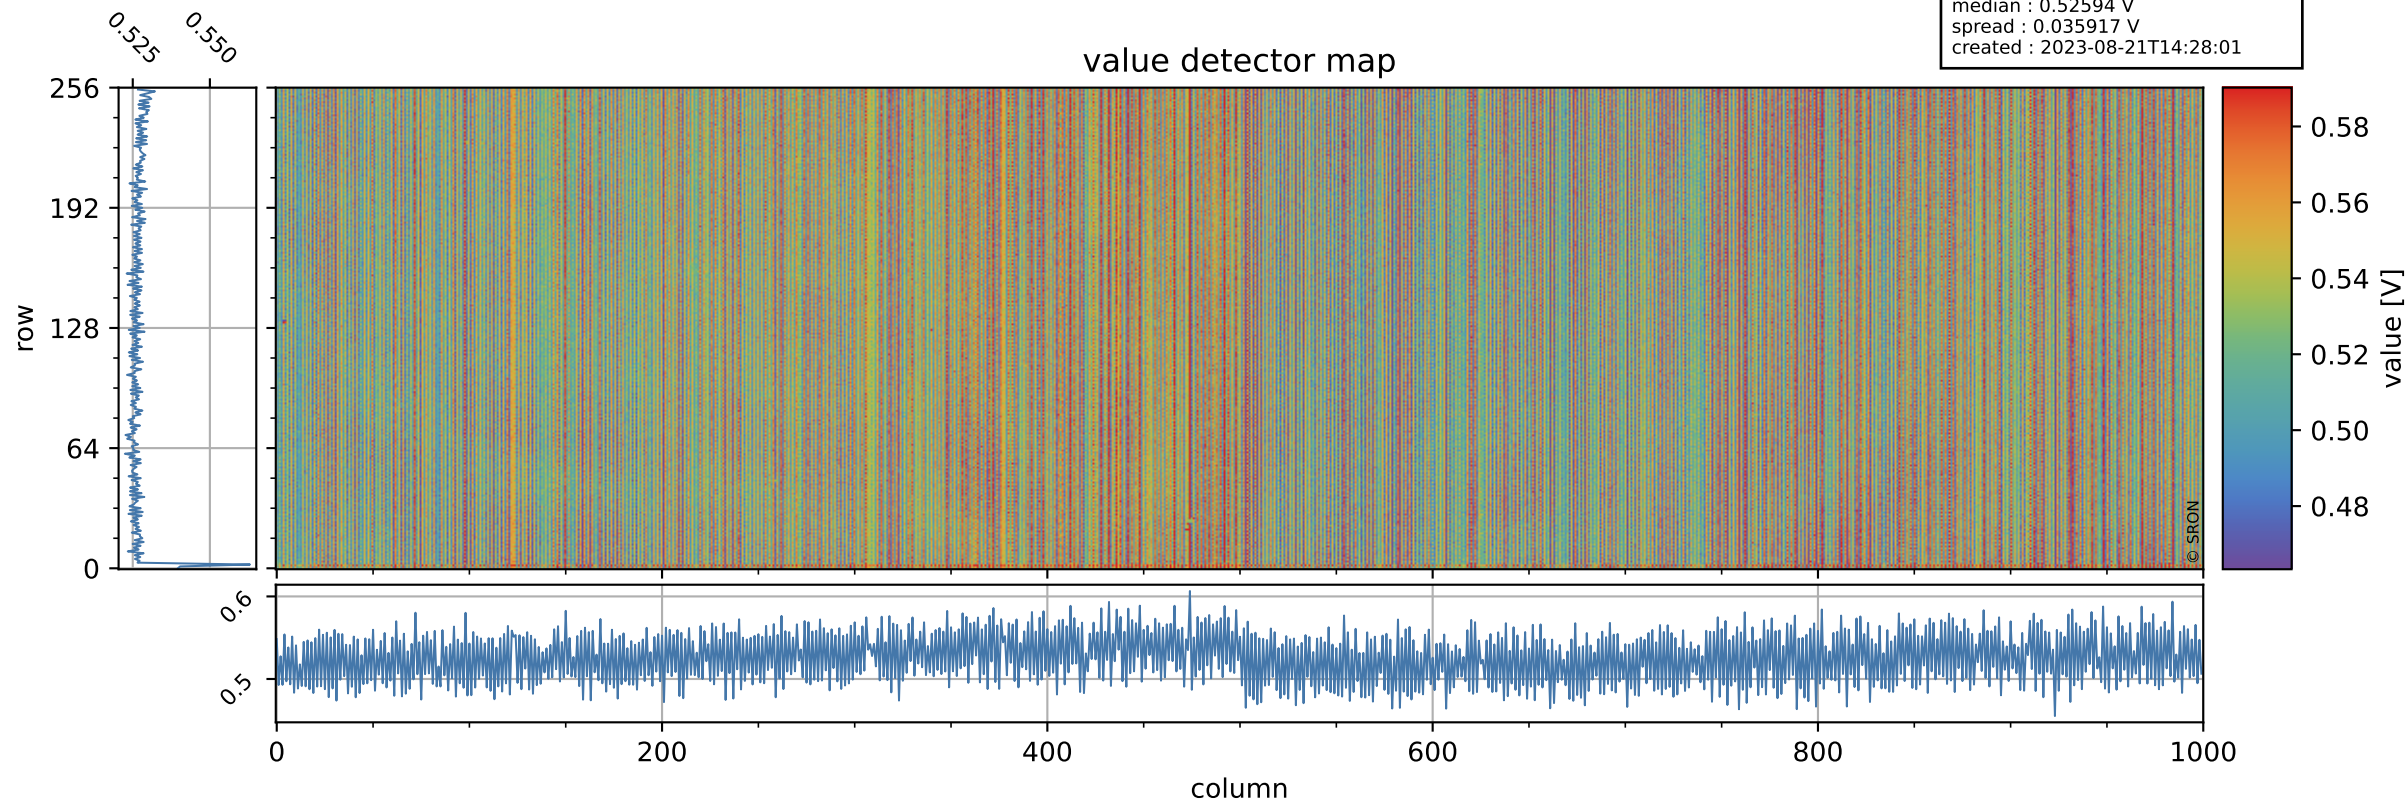

Tropomi SWIR offset (official)

orbits : 20 in [9082, 9127]
coverage : 2019-07-15 / 2019-07-18
median : 0.52594 V
spread : 0.035917 V
created : 2023-08-21T14:28:01

value detector map

Tropomi SWIR offset (official)

orbits : 20 in [9082, 9127]
coverage : 2019-07-15 / 2019-07-18
median : 33.363 μV
spread : 19.757 μV
created : 2023-08-21T14:28:01

Tropomi SWIR offset (official)

orbits : 20 in [9082, 9127]
coverage : 2019-07-15 / 2019-07-18
median : -0.076098 mV
spread : 0.34174 mV
created : 2023-08-21T14:28:02

value compared with SWIR offset CKD

Tropomi SWIR offset (official) ground-tracks of Sentinel-5P

orbits : 20 in [9082, 9127]
coverage : 2019-07-15 / 2019-07-18
created : 2023-08-21T14:28:02

Tropomi SWIR offset (official)

orbits : [2827, 9127]
coverage : 2018-04-30 / 2019-07-18
created : 2023-08-21T14:28:03

trend of detector median & temperatures