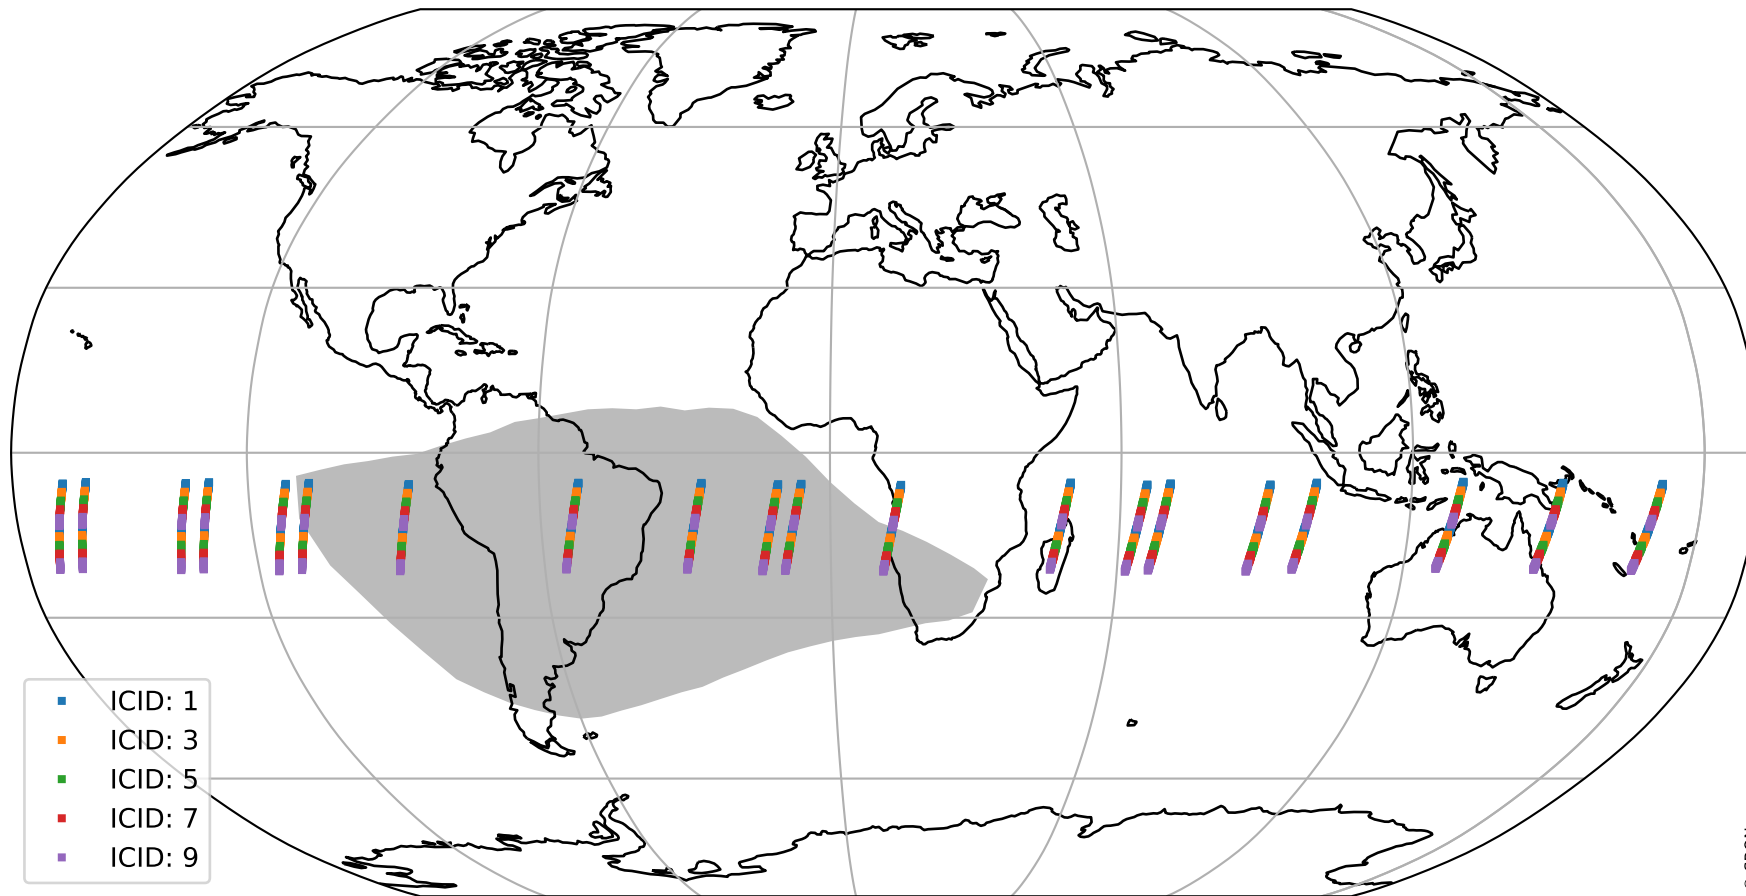

Tropomi SWIR offset (official)

orbits : 20 in [9082, 9127]
coverage : 2019-07-15 / 2019-07-18
median : 0.52594 V
spread : 0.035917 V
created : 2023-08-21T14:28:01

value detector map

Tropomi SWIR offset (official)

orbits : 20 in [9082, 9127]
coverage : 2019-07-15 / 2019-07-18
median : 33.363 μV
spread : 19.757 μV
created : 2023-08-21T14:28:01

Tropomi SWIR offset (official)

orbits : 20 in [9082, 9127]
coverage : 2019-07-15 / 2019-07-18
median : -0.076098 mV
spread : 0.34174 mV
created : 2023-08-21T14:28:02

value compared with SWIR offset CKD

Tropomi SWIR offset (official) ground-tracks of Sentinel-5P

orbits : 20 in [9082, 9127]
coverage : 2019-07-15 / 2019-07-18
created : 2023-08-21T14:28:02

Tropomi SWIR offset (official)

orbits : [2827, 9127]
coverage : 2018-04-30 / 2019-07-18
created : 2023-08-21T14:28:03

trend of detector median & temperatures