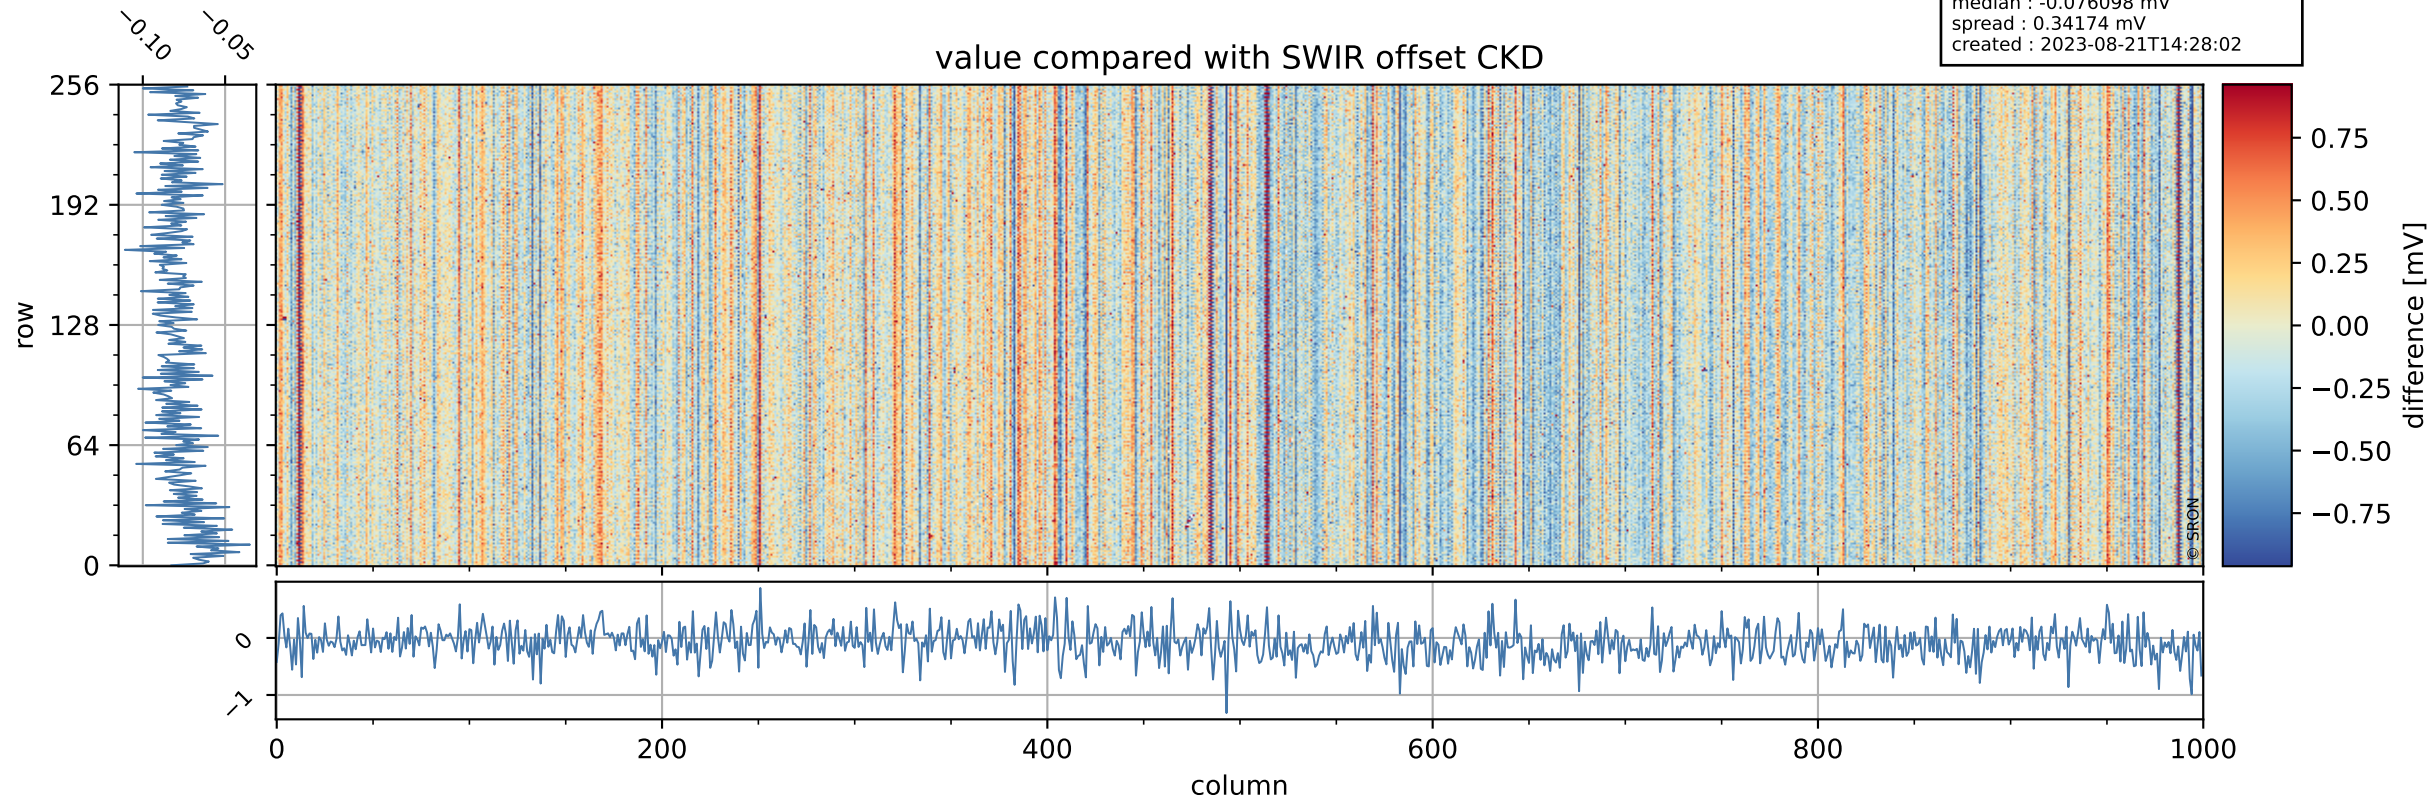

Tropomi SWIR offset (official)

orbits : 20 in [9082, 9127]
coverage : 2019-07-15 / 2019-07-18
median : 0.52594 V
spread : 0.035917 V
created : 2023-08-21T14:28:01

value detector map

Tropomi SWIR offset (official)

orbits : 20 in [9082, 9127]
coverage : 2019-07-15 / 2019-07-18
median : 33.363 μV
spread : 19.757 μV
created : 2023-08-21T14:28:01

Tropomi SWIR offset (official)

orbits : 20 in [9082, 9127]
coverage : 2019-07-15 / 2019-07-18
median : -0.076098 mV
spread : 0.34174 mV
created : 2023-08-21T14:28:02

value compared with SWIR offset CKD

Tropomi SWIR offset (official) ground-tracks of Sentinel-5P

orbits : 20 in [9082, 9127]
coverage : 2019-07-15 / 2019-07-18
created : 2023-08-21T14:28:02

Tropomi SWIR offset (official)

orbits : [2827, 9127]
coverage : 2018-04-30 / 2019-07-18
created : 2023-08-21T14:28:03

trend of detector median & temperatures