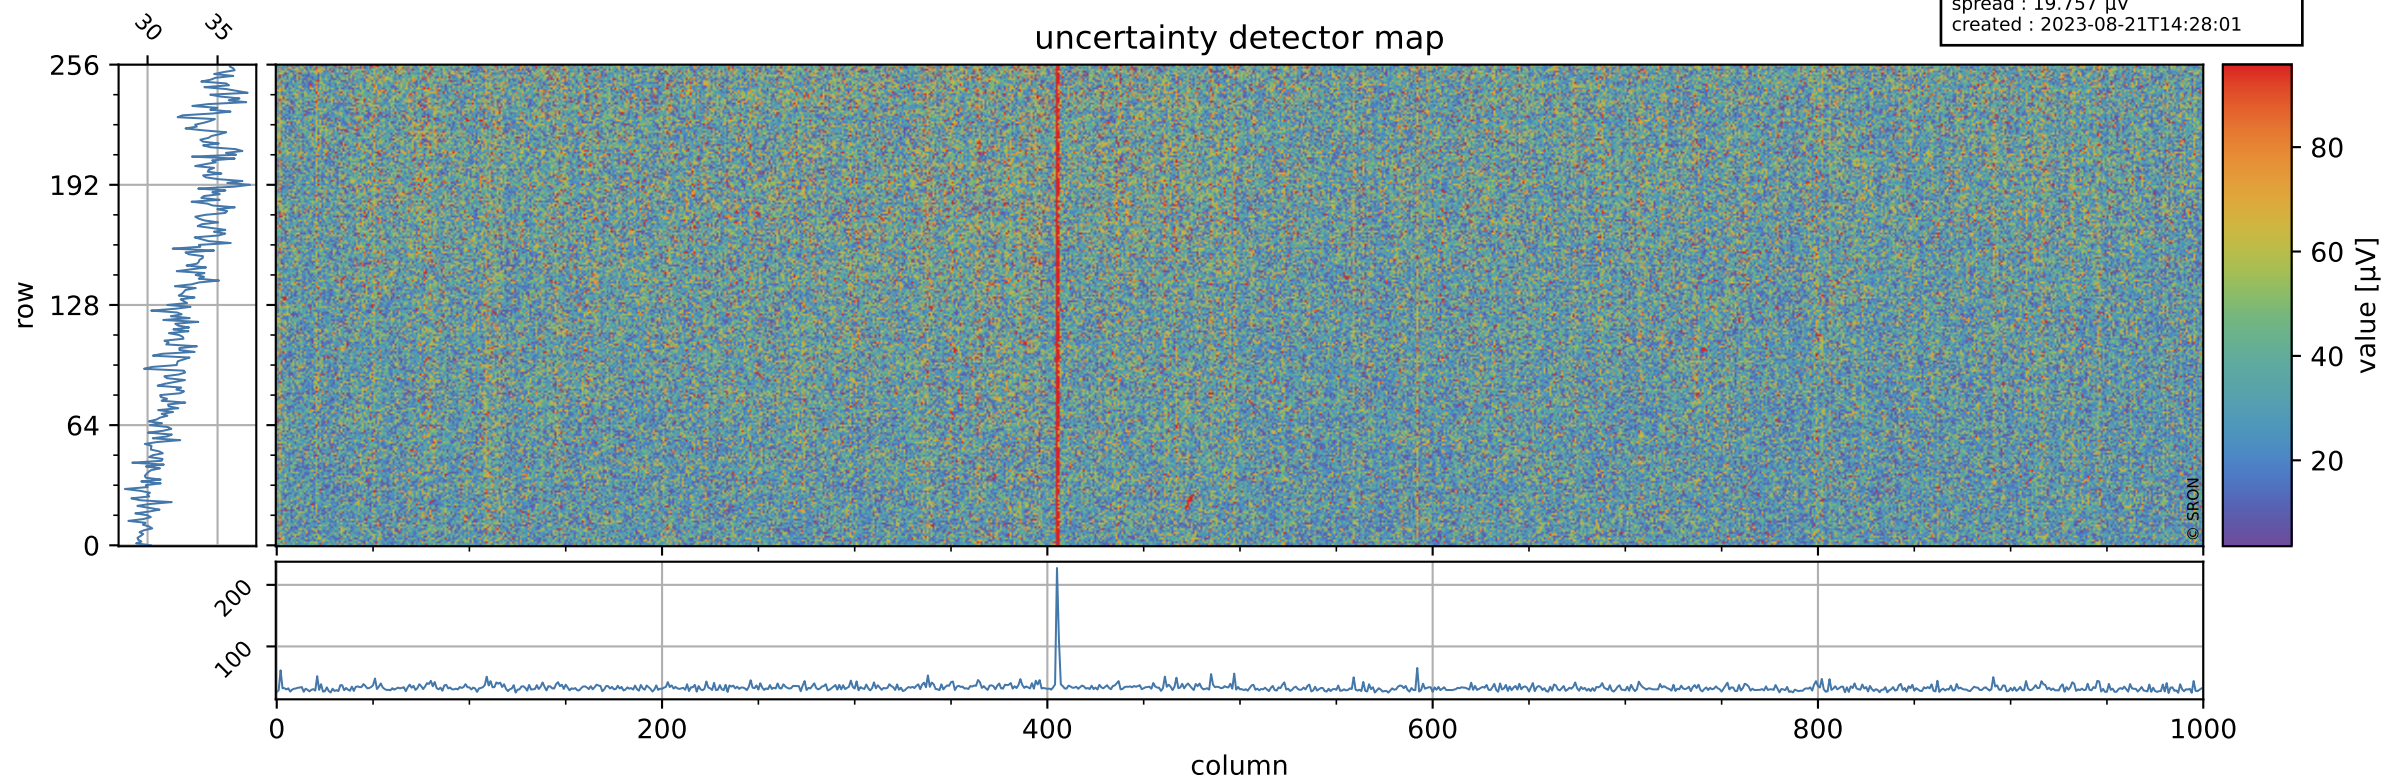

Tropomi SWIR offset (official)

orbits : 20 in [9082, 9127]
coverage : 2019-07-15 / 2019-07-18
median : 0.52594 V
spread : 0.035917 V
created : 2023-08-21T14:28:01

value detector map

Tropomi SWIR offset (official)

orbits : 20 in [9082, 9127]
coverage : 2019-07-15 / 2019-07-18
median : 33.363 μV
spread : 19.757 μV
created : 2023-08-21T14:28:01

Tropomi SWIR offset (official)

orbits : 20 in [9082, 9127]
coverage : 2019-07-15 / 2019-07-18
median : -0.076098 mV
spread : 0.34174 mV
created : 2023-08-21T14:28:02

value compared with SWIR offset CKD

Tropomi SWIR offset (official) ground-tracks of Sentinel-5P

orbits : 20 in [9082, 9127]
coverage : 2019-07-15 / 2019-07-18
created : 2023-08-21T14:28:02

Tropomi SWIR offset (official)

orbits : [2827, 9127]
coverage : 2018-04-30 / 2019-07-18
created : 2023-08-21T14:28:03

trend of detector median & temperatures