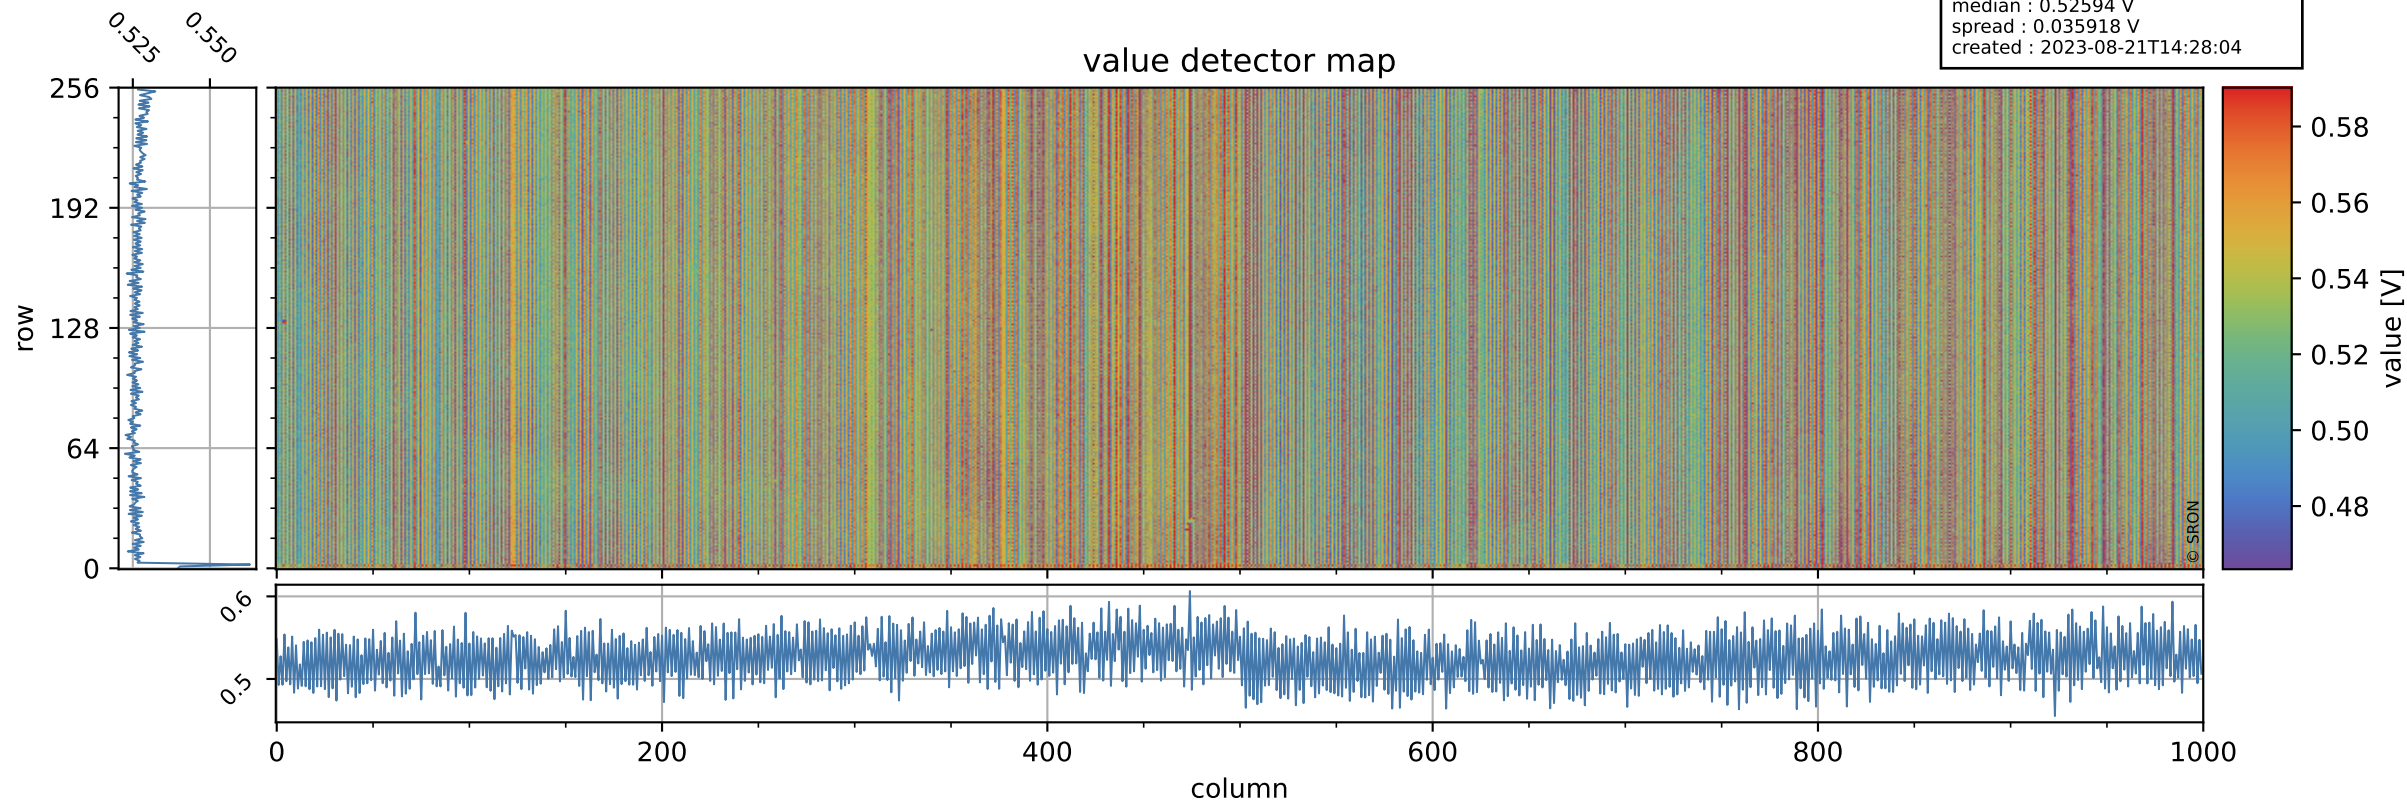

# Tropomi SWIR offset (official)

orbits : 19 in [9097, 9142]  
coverage : 2019-07-16 / 2019-07-19  
median : 0.52594 V  
spread : 0.035918 V  
created : 2023-08-21T14:28:04

## value detector map

# Tropomi SWIR offset (official)

orbits : 19 in [9097, 9142]  
coverage : 2019-07-16 / 2019-07-19  
median : 32.241  $\mu\text{V}$   
spread : 19.192  $\mu\text{V}$   
created : 2023-08-21T14:28:05

# Tropomi SWIR offset (official) ground-tracks of Sentinel-5P

orbits : 19 in [9097, 9142]  
coverage : 2019-07-16 / 2019-07-19  
created : 2023-08-21T14:28:06