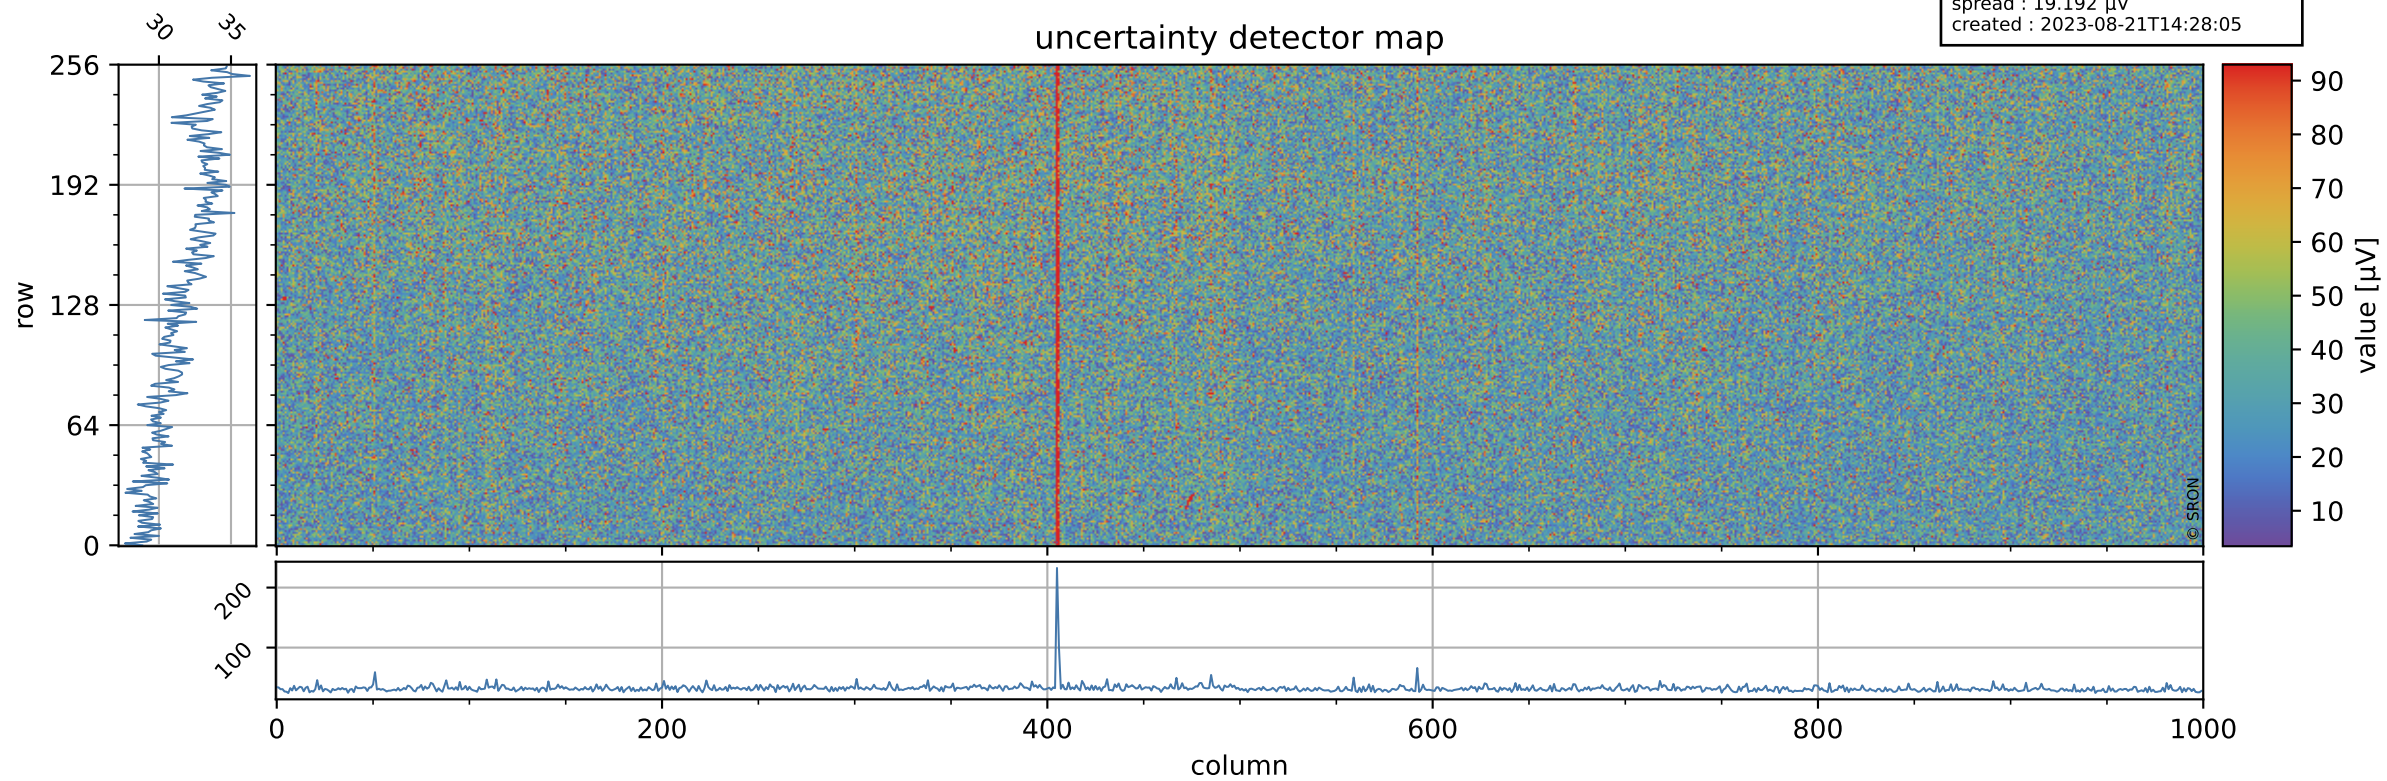

# Tropomi SWIR offset (official)

orbits : 19 in [9097, 9142]  
coverage : 2019-07-16 / 2019-07-19  
median : 0.52594 V  
spread : 0.035918 V  
created : 2023-08-21T14:28:04

## value detector map

# Tropomi SWIR offset (official)

orbits : 19 in [9097, 9142]  
coverage : 2019-07-16 / 2019-07-19  
median : 32.241  $\mu\text{V}$   
spread : 19.192  $\mu\text{V}$   
created : 2023-08-21T14:28:05

# Tropomi SWIR offset (official) ground-tracks of Sentinel-5P

orbits : 19 in [9097, 9142]  
coverage : 2019-07-16 / 2019-07-19  
created : 2023-08-21T14:28:06