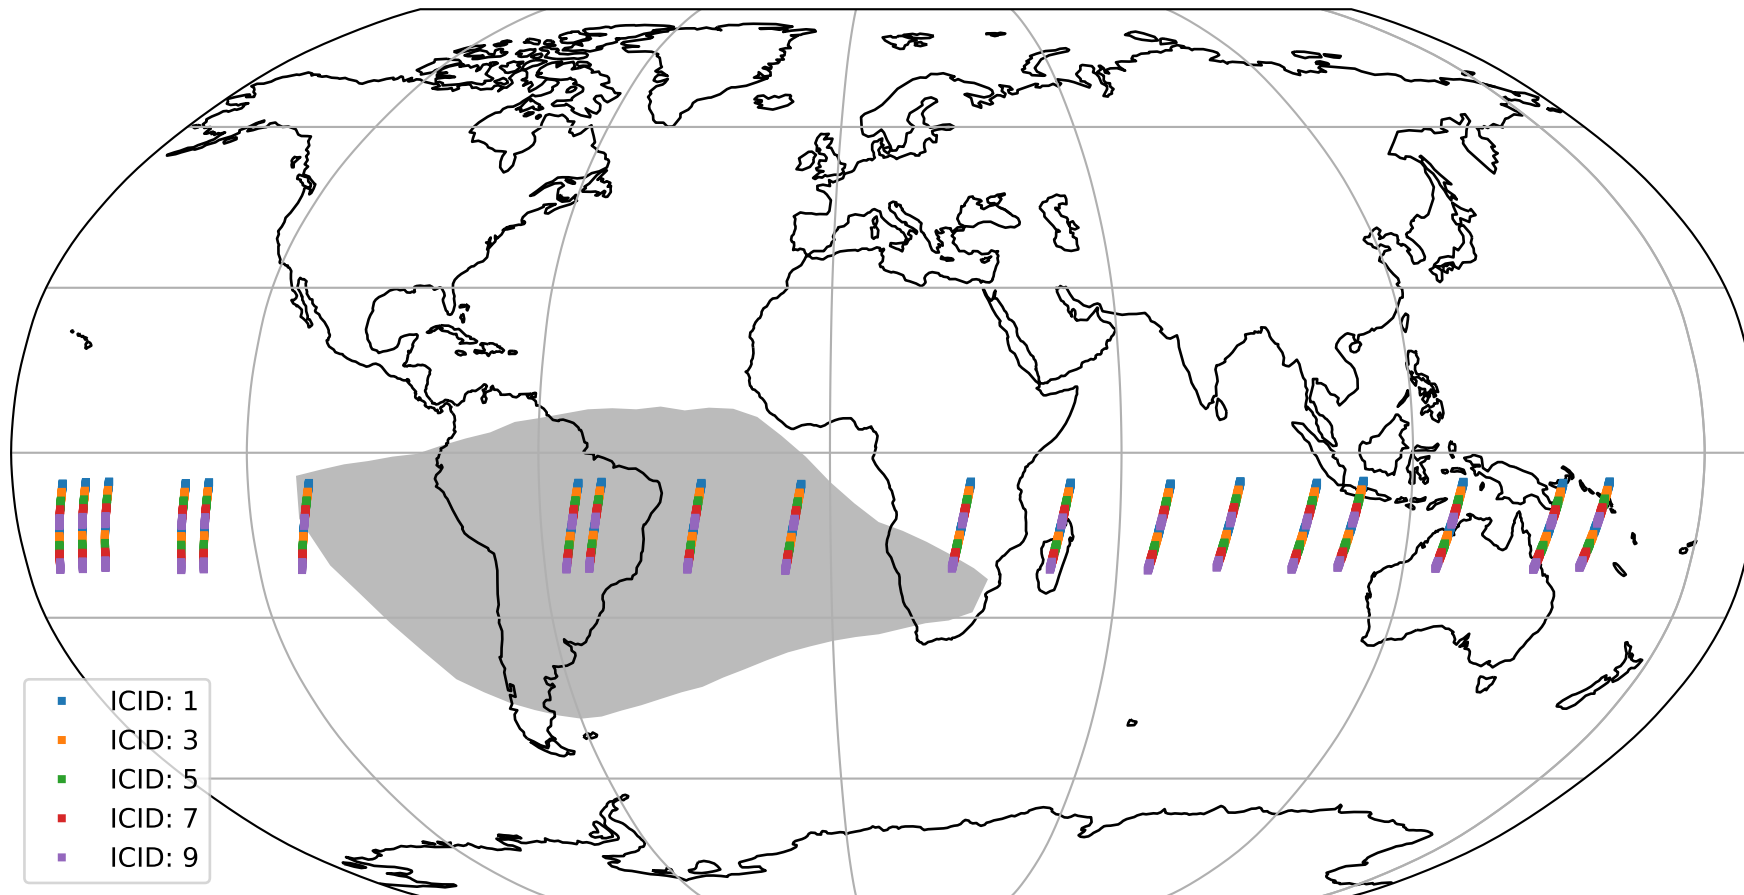

# Tropomi SWIR offset (official)

orbits : 19 in [9097, 9142]  
coverage : 2019-07-16 / 2019-07-19  
median : 32.241  $\mu\text{V}$   
spread : 19.192  $\mu\text{V}$   
created : 2023-08-21T14:28:05

# Tropomi SWIR offset (official)

orbits : 19 in [9097, 9142]  
coverage : 2019-07-16 / 2019-07-19  
median : -0.080242 mV  
spread : 0.34403 mV  
created : 2023-08-21T14:28:05

value compared with SWIR offset CKD

# Tropomi SWIR offset (official) ground-tracks of Sentinel-5P

orbits : 19 in [9097, 9142]  
coverage : 2019-07-16 / 2019-07-19  
created : 2023-08-21T14:28:06

# Tropomi SWIR offset (official)

orbits : [2827, 9142]  
coverage : 2018-04-30 / 2019-07-19  
created : 2023-08-21T14:28:06