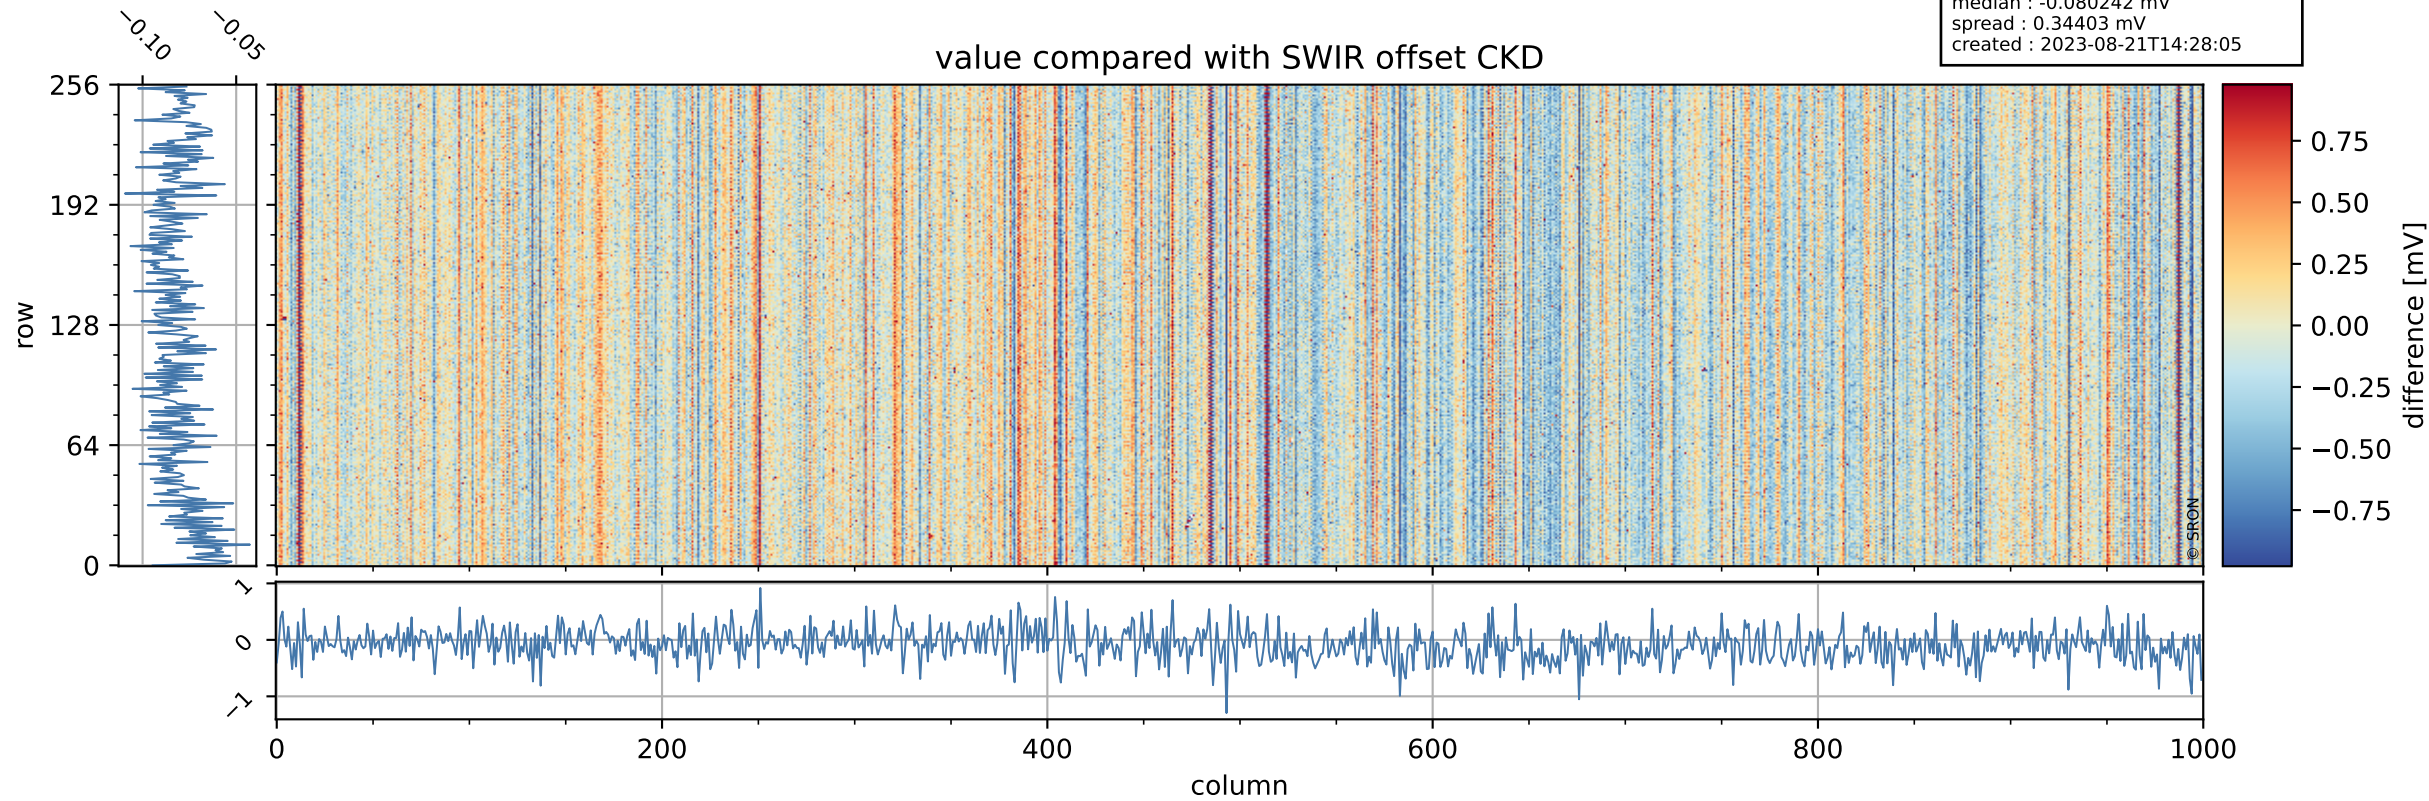

## value detector map

# Tropomi SWIR offset (official)

orbits : 19 in [9097, 9142]  
coverage : 2019-07-16 / 2019-07-19  
median : 32.241  $\mu\text{V}$   
spread : 19.192  $\mu\text{V}$   
created : 2023-08-21T14:28:05

# Tropomi SWIR offset (official)

orbits : 19 in [9097, 9142]  
coverage : 2019-07-16 / 2019-07-19  
median : -0.080242 mV  
spread : 0.34403 mV  
created : 2023-08-21T14:28:05

value compared with SWIR offset CKD

# Tropomi SWIR offset (official) ground-tracks of Sentinel-5P

orbits : 19 in [9097, 9142]  
coverage : 2019-07-16 / 2019-07-19  
created : 2023-08-21T14:28:06