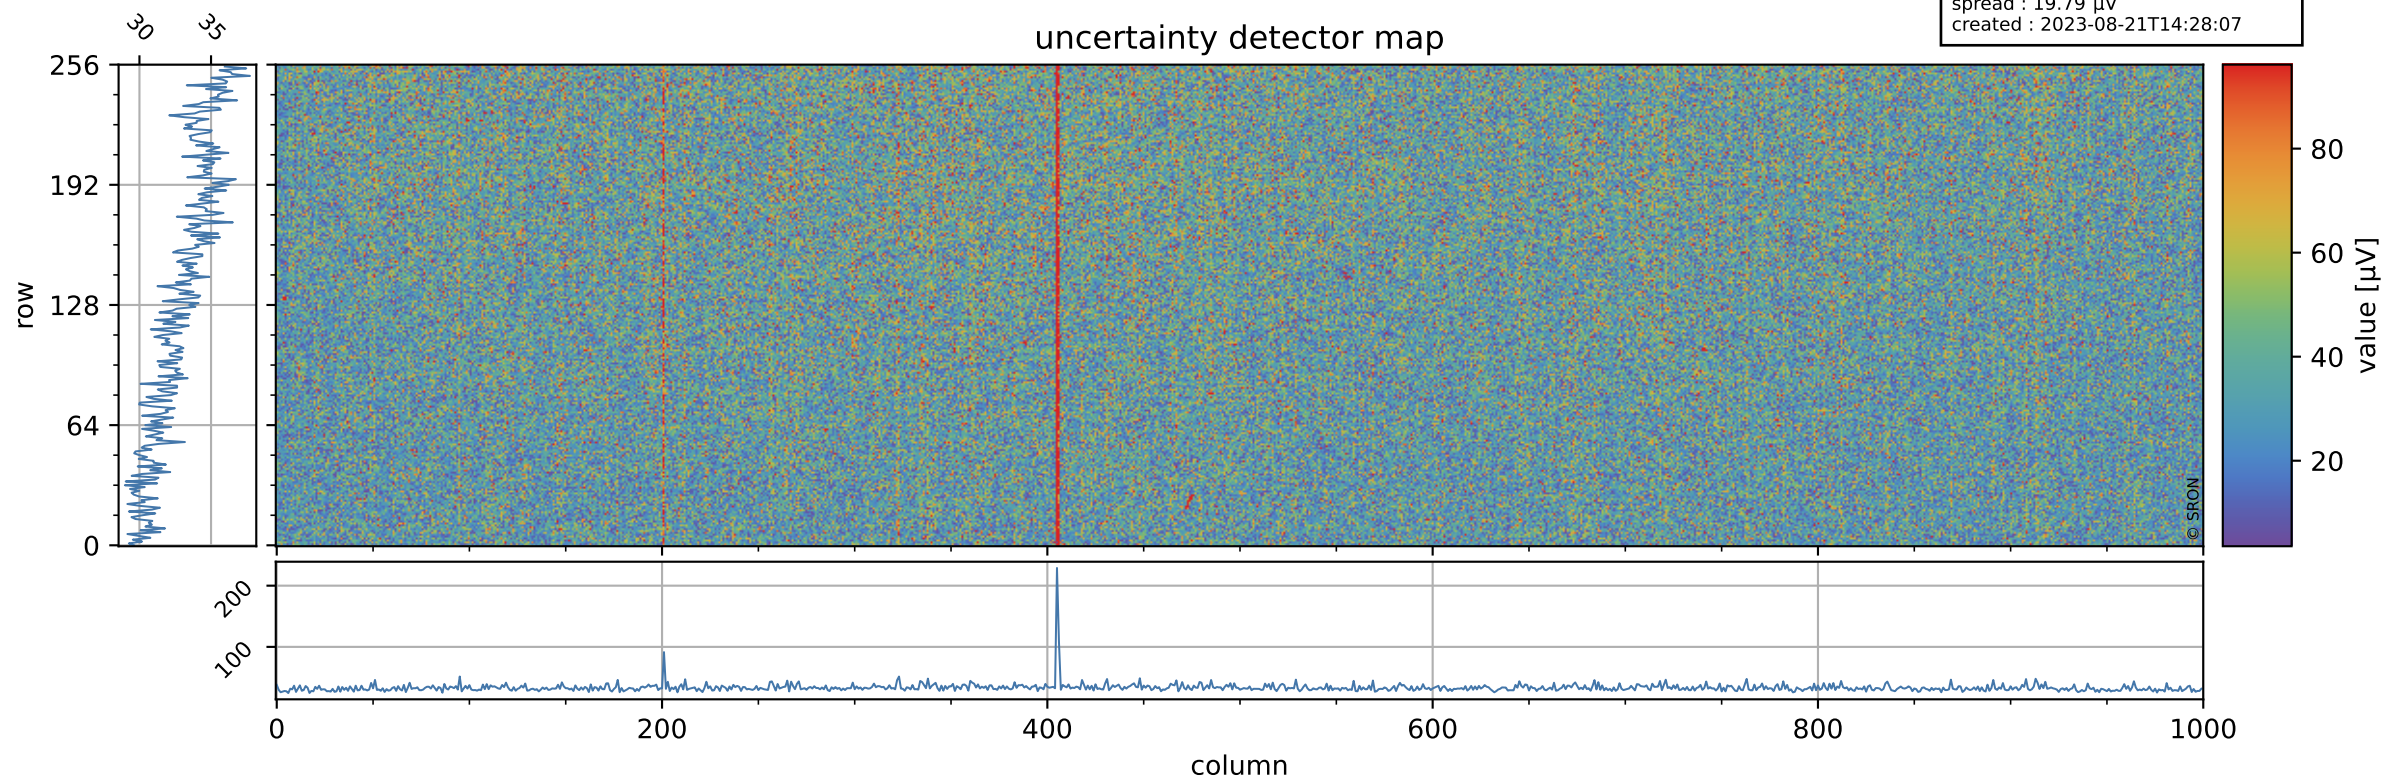

Tropomi SWIR offset (official)

orbits : 19 in [9112, 9157]
coverage : 2019-07-17 / 2019-07-20
median : 0.52595 V
spread : 0.035917 V
created : 2023-08-21T14:28:07

value detector map

Tropomi SWIR offset (official)

orbits : 19 in [9112, 9157]
coverage : 2019-07-17 / 2019-07-20
median : 33.525 μV
spread : 19.79 μV
created : 2023-08-21T14:28:07

Tropomi SWIR offset (official)

orbits : 19 in [9112, 9157]
coverage : 2019-07-17 / 2019-07-20
median : -0.073801 mV
spread : 0.34431 mV
created : 2023-08-21T14:28:08

value compared with SWIR offset CKD

Tropomi SWIR offset (official) ground-tracks of Sentinel-5P

orbits : 19 in [9112, 9157]
coverage : 2019-07-17 / 2019-07-20
created : 2023-08-21T14:28:08

Tropomi SWIR offset (official)

orbits : [2827, 9157]
coverage : 2018-04-30 / 2019-07-20
created : 2023-08-21T14:28:09

trend of detector median & temperatures