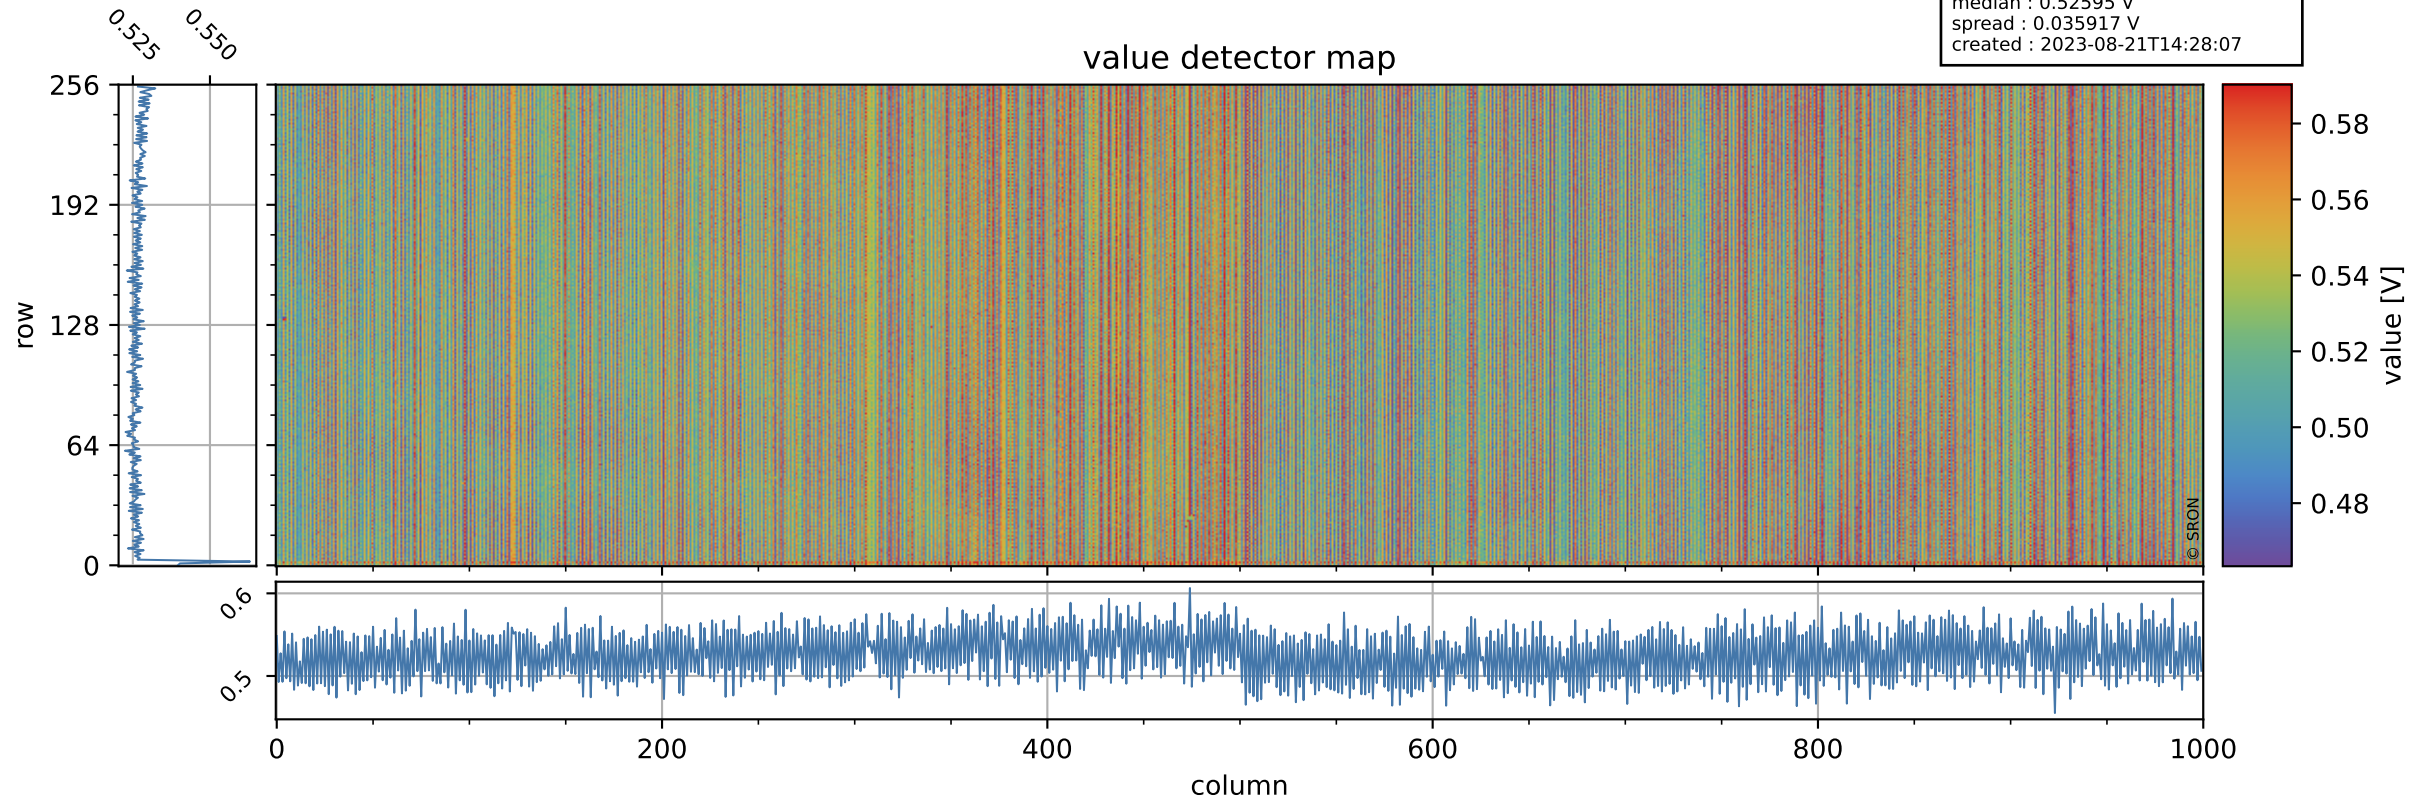

Tropomi SWIR offset (official)

orbits : 19 in [9112, 9157]
coverage : 2019-07-17 / 2019-07-20
median : 0.52595 V
spread : 0.035917 V
created : 2023-08-21T14:28:07

value detector map

Tropomi SWIR offset (official)

orbits : 19 in [9112, 9157]
coverage : 2019-07-17 / 2019-07-20
median : 33.525 μV
spread : 19.79 μV
created : 2023-08-21T14:28:07

Tropomi SWIR offset (official)

orbits : 19 in [9112, 9157]
coverage : 2019-07-17 / 2019-07-20
median : -0.073801 mV
spread : 0.34431 mV
created : 2023-08-21T14:28:08

value compared with SWIR offset CKD

Tropomi SWIR offset (official) ground-tracks of Sentinel-5P

orbits : 19 in [9112, 9157]
coverage : 2019-07-17 / 2019-07-20
created : 2023-08-21T14:28:08

Tropomi SWIR offset (official)

orbits : [2827, 9157]
coverage : 2018-04-30 / 2019-07-20
created : 2023-08-21T14:28:09

trend of detector median & temperatures