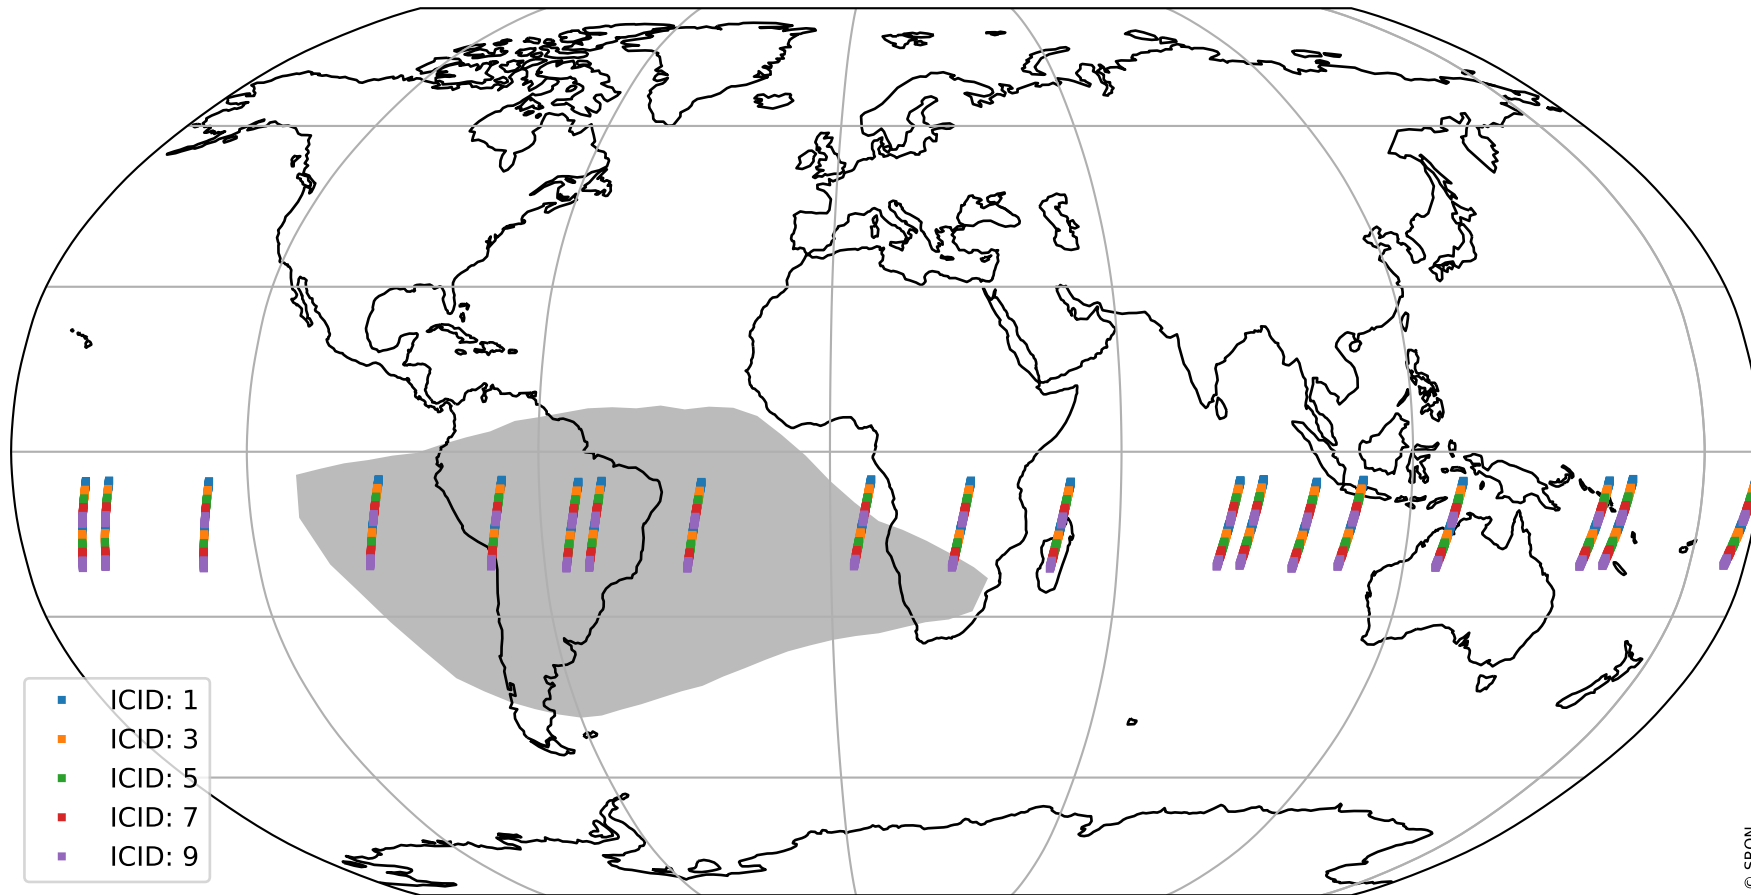

Tropomi SWIR offset (official)

orbits : 19 in [9112, 9157]
coverage : 2019-07-17 / 2019-07-20
median : 0.52595 V
spread : 0.035917 V
created : 2023-08-21T14:28:07

value detector map

Tropomi SWIR offset (official)

orbits : 19 in [9112, 9157]
coverage : 2019-07-17 / 2019-07-20
median : 33.525 μV
spread : 19.79 μV
created : 2023-08-21T14:28:07

Tropomi SWIR offset (official)

orbits : 19 in [9112, 9157]
coverage : 2019-07-17 / 2019-07-20
median : -0.073801 mV
spread : 0.34431 mV
created : 2023-08-21T14:28:08

value compared with SWIR offset CKD

Tropomi SWIR offset (official) ground-tracks of Sentinel-5P

orbits : 19 in [9112, 9157]
coverage : 2019-07-17 / 2019-07-20
created : 2023-08-21T14:28:08

Tropomi SWIR offset (official)

orbits : [2827, 9157]
coverage : 2018-04-30 / 2019-07-20
created : 2023-08-21T14:28:09

trend of detector median & temperatures