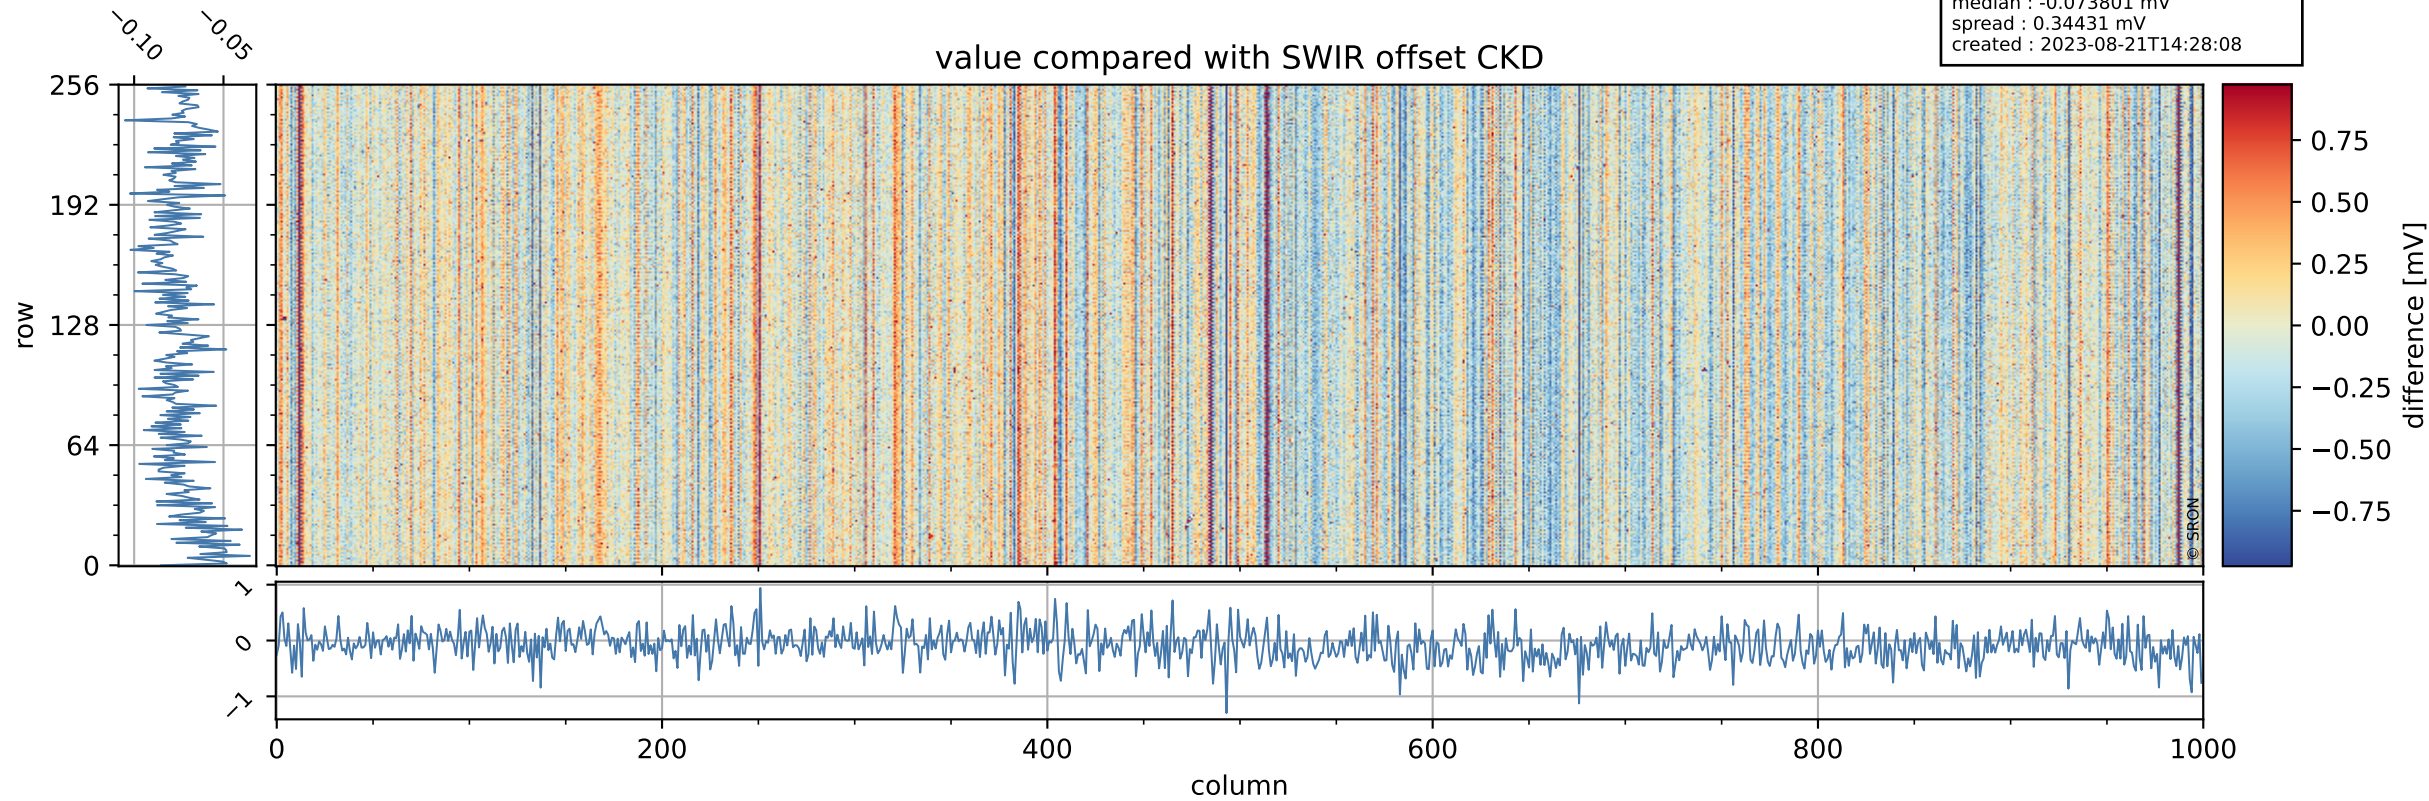

Tropomi SWIR offset (official)

orbits : 19 in [9112, 9157]
coverage : 2019-07-17 / 2019-07-20
median : 0.52595 V
spread : 0.035917 V
created : 2023-08-21T14:28:07

value detector map

Tropomi SWIR offset (official)

orbits : 19 in [9112, 9157]
coverage : 2019-07-17 / 2019-07-20
median : 33.525 μV
spread : 19.79 μV
created : 2023-08-21T14:28:07

Tropomi SWIR offset (official)

orbits : 19 in [9112, 9157]
coverage : 2019-07-17 / 2019-07-20
median : -0.073801 mV
spread : 0.34431 mV
created : 2023-08-21T14:28:08

value compared with SWIR offset CKD

Tropomi SWIR offset (official) ground-tracks of Sentinel-5P

orbits : 19 in [9112, 9157]
coverage : 2019-07-17 / 2019-07-20
created : 2023-08-21T14:28:08

Tropomi SWIR offset (official)

orbits : [2827, 9157]
coverage : 2018-04-30 / 2019-07-20
created : 2023-08-21T14:28:09

trend of detector median & temperatures