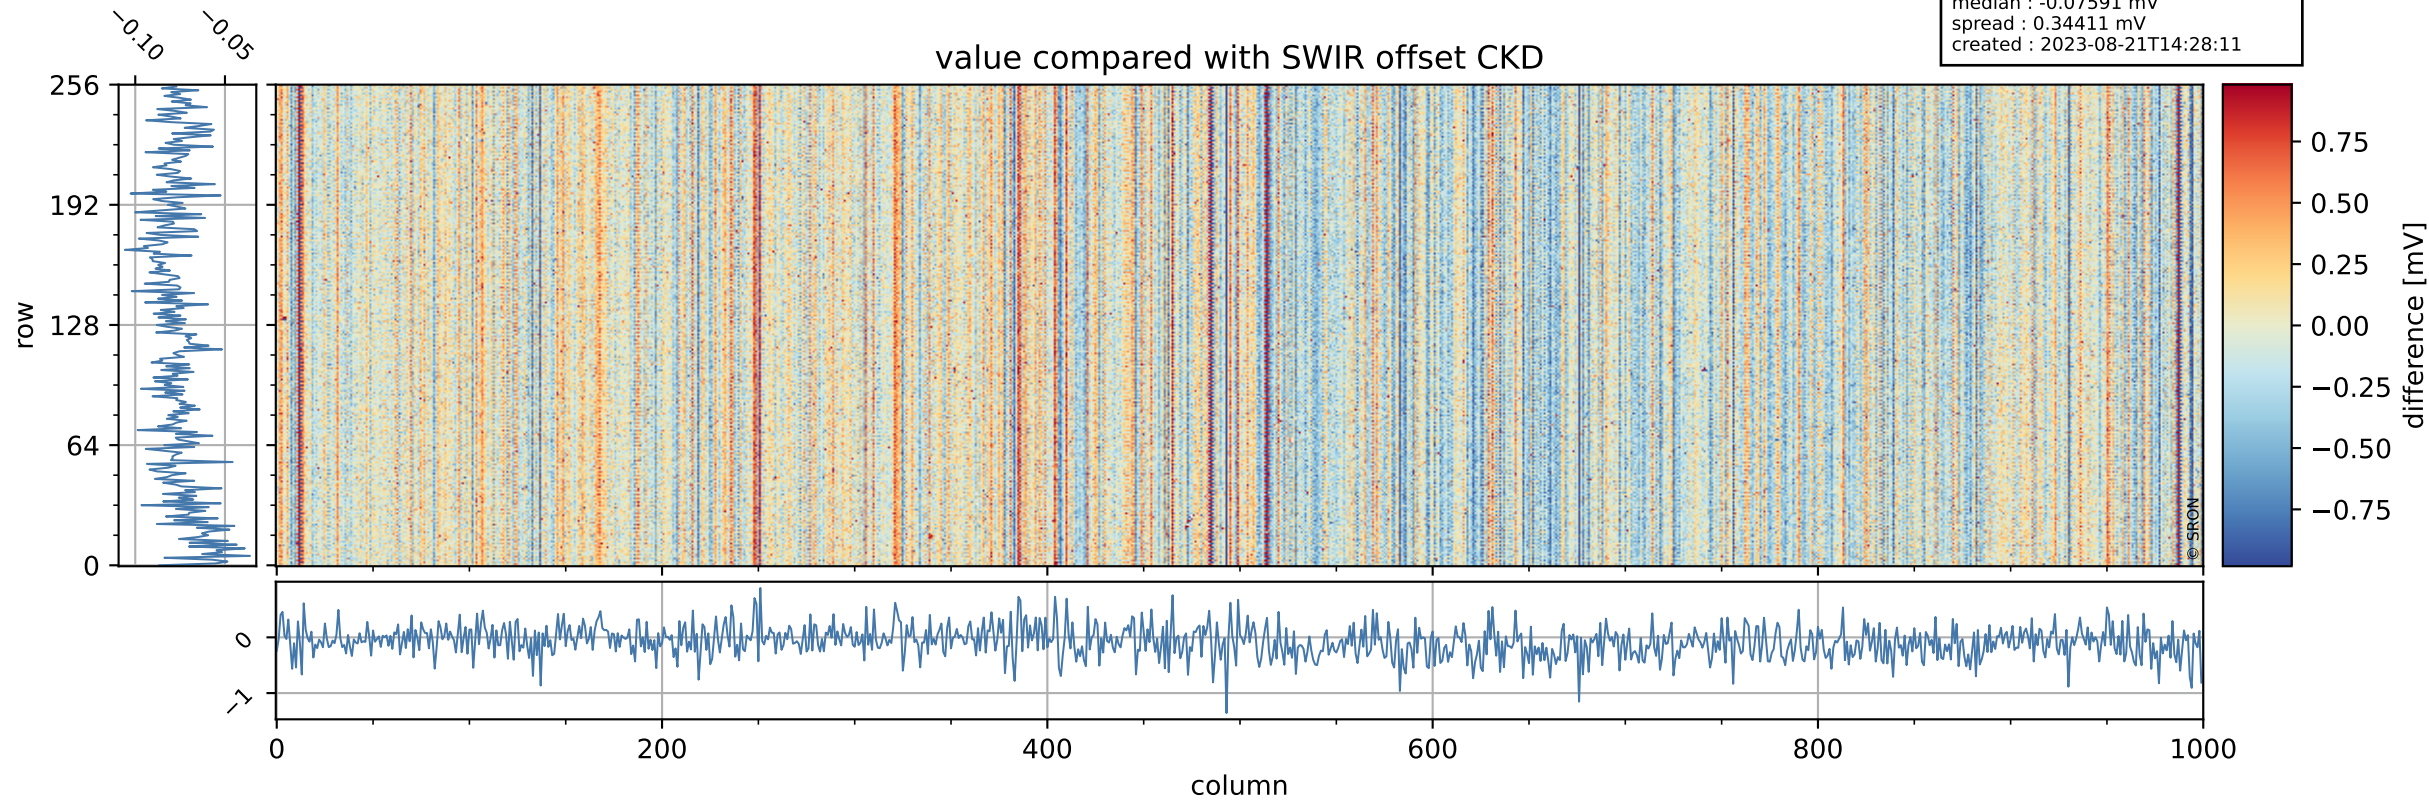

## value detector map

# Tropomi SWIR offset (official)

orbits : 18 in [9127, 9172]  
coverage : 2019-07-18 / 2019-07-21  
median : 34.032  $\mu\text{V}$   
spread : 19.956  $\mu\text{V}$   
created : 2023-08-21T14:28:11

# Tropomi SWIR offset (official)

orbits : 18 in [9127, 9172]  
coverage : 2019-07-18 / 2019-07-21  
median : -0.07591 mV  
spread : 0.34411 mV  
created : 2023-08-21T14:28:11

value compared with SWIR offset CKD

# Tropomi SWIR offset (official) ground-tracks of Sentinel-5P

orbits : 18 in [9127, 9172]  
coverage : 2019-07-18 / 2019-07-21  
created : 2023-08-21T14:28:12