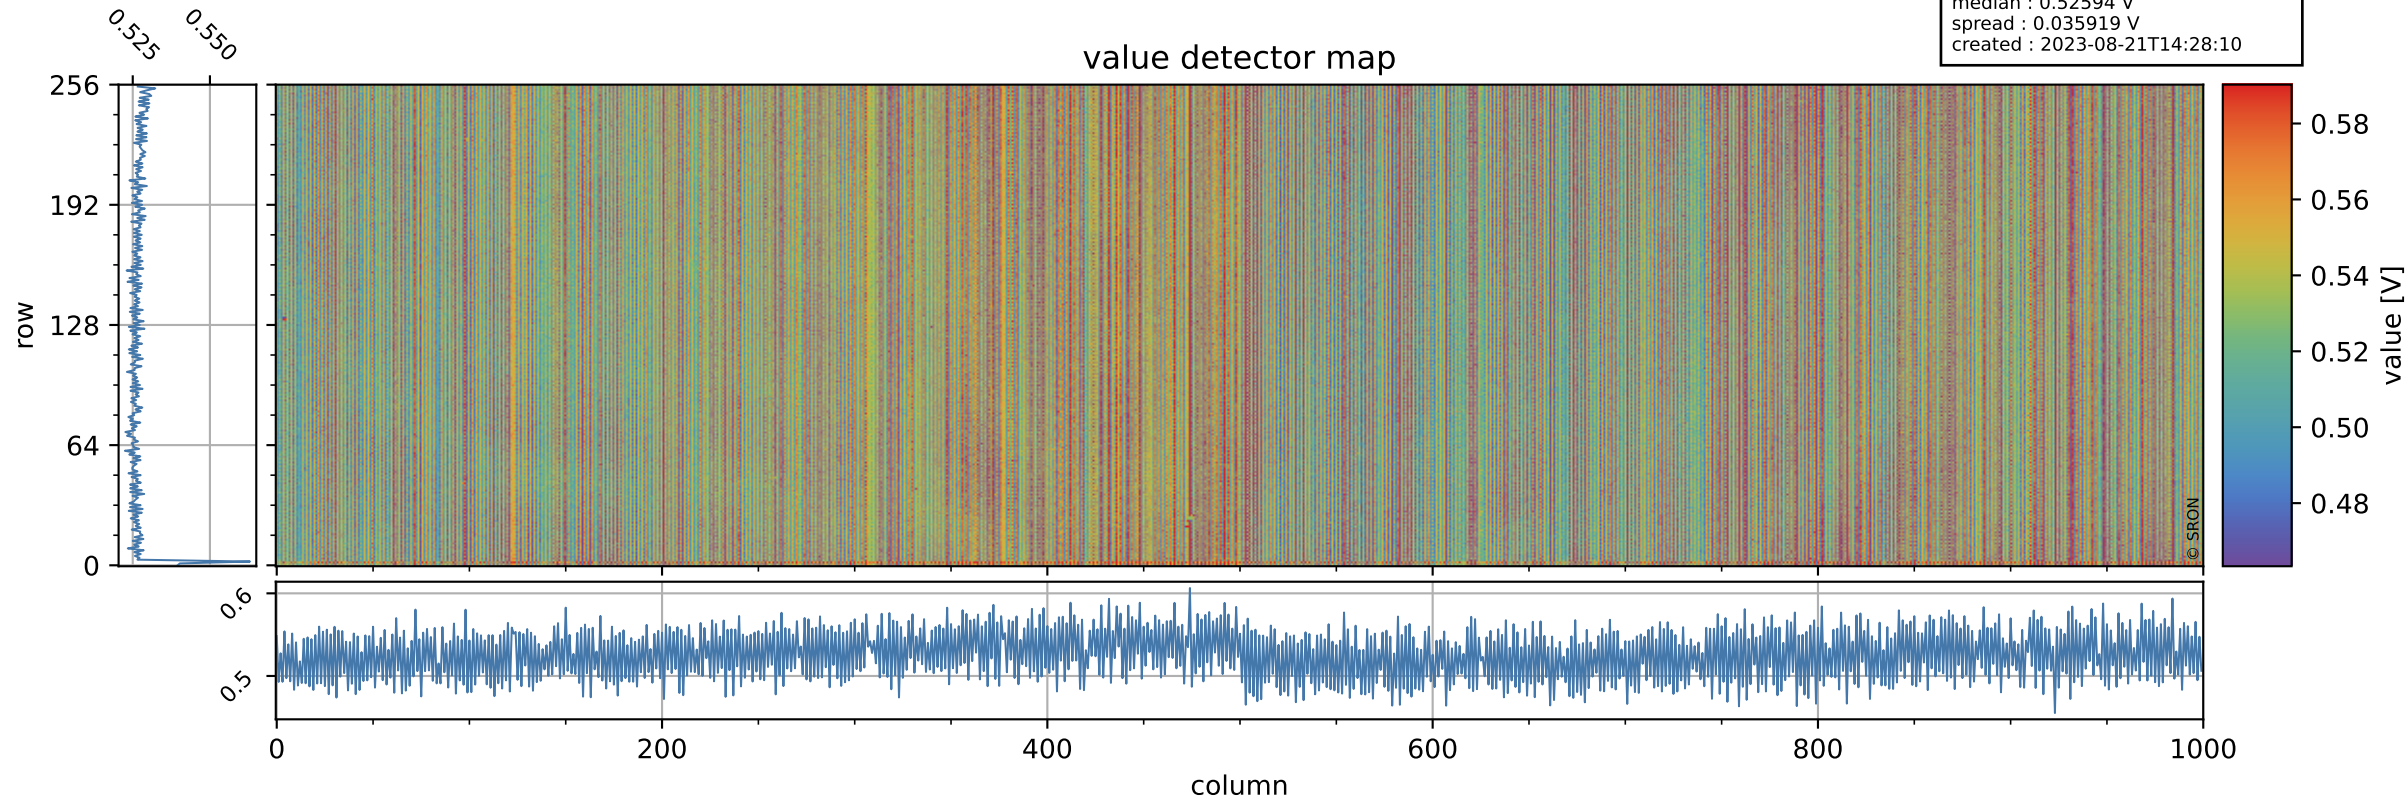

# Tropomi SWIR offset (official)

orbits : 18 in [9127, 9172]  
coverage : 2019-07-18 / 2019-07-21  
median : 0.52594 V  
spread : 0.035919 V  
created : 2023-08-21T14:28:10

## value detector map

# Tropomi SWIR offset (official)

orbits : 18 in [9127, 9172]  
coverage : 2019-07-18 / 2019-07-21  
median : 34.032  $\mu\text{V}$   
spread : 19.956  $\mu\text{V}$   
created : 2023-08-21T14:28:11

# Tropomi SWIR offset (official) ground-tracks of Sentinel-5P

orbits : 18 in [9127, 9172]  
coverage : 2019-07-18 / 2019-07-21  
created : 2023-08-21T14:28:12