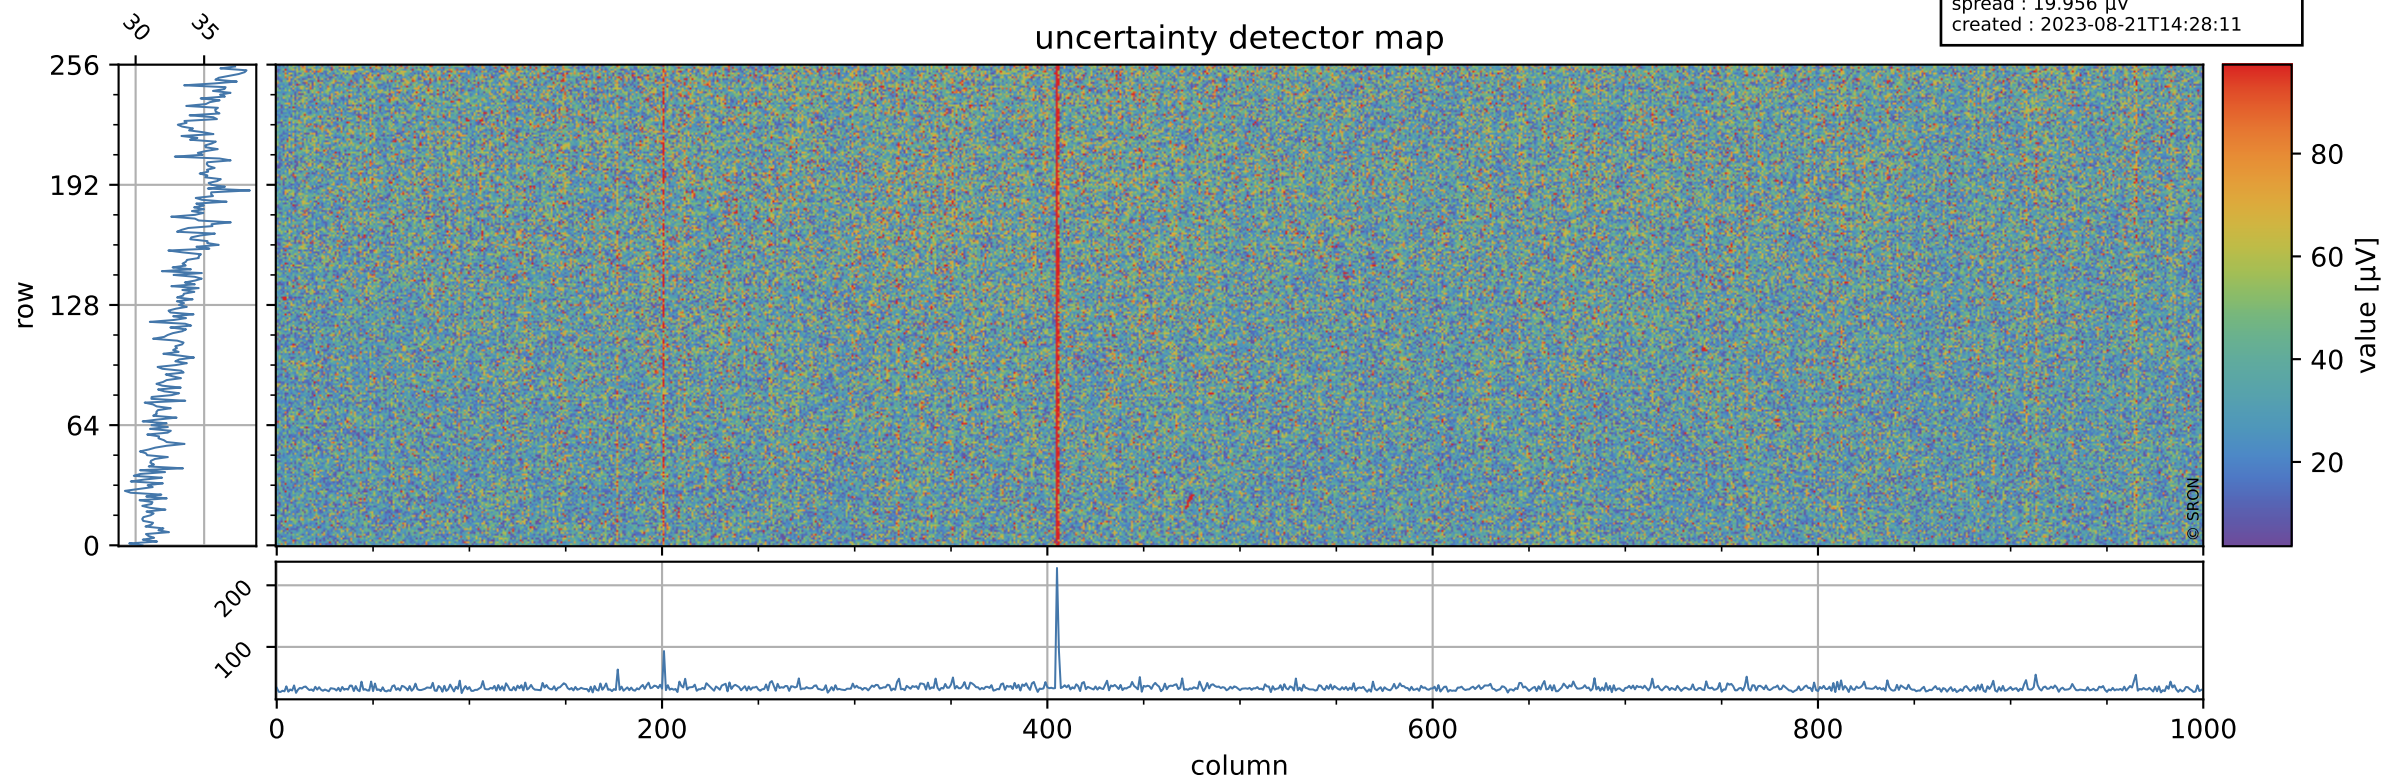

# Tropomi SWIR offset (official)

orbits : 18 in [9127, 9172]  
coverage : 2019-07-18 / 2019-07-21  
median : 0.52594 V  
spread : 0.035919 V  
created : 2023-08-21T14:28:10

## value detector map

# Tropomi SWIR offset (official)

orbits : 18 in [9127, 9172]  
coverage : 2019-07-18 / 2019-07-21  
median : 34.032  $\mu\text{V}$   
spread : 19.956  $\mu\text{V}$   
created : 2023-08-21T14:28:11

# Tropomi SWIR offset (official) ground-tracks of Sentinel-5P

orbits : 18 in [9127, 9172]  
coverage : 2019-07-18 / 2019-07-21  
created : 2023-08-21T14:28:12