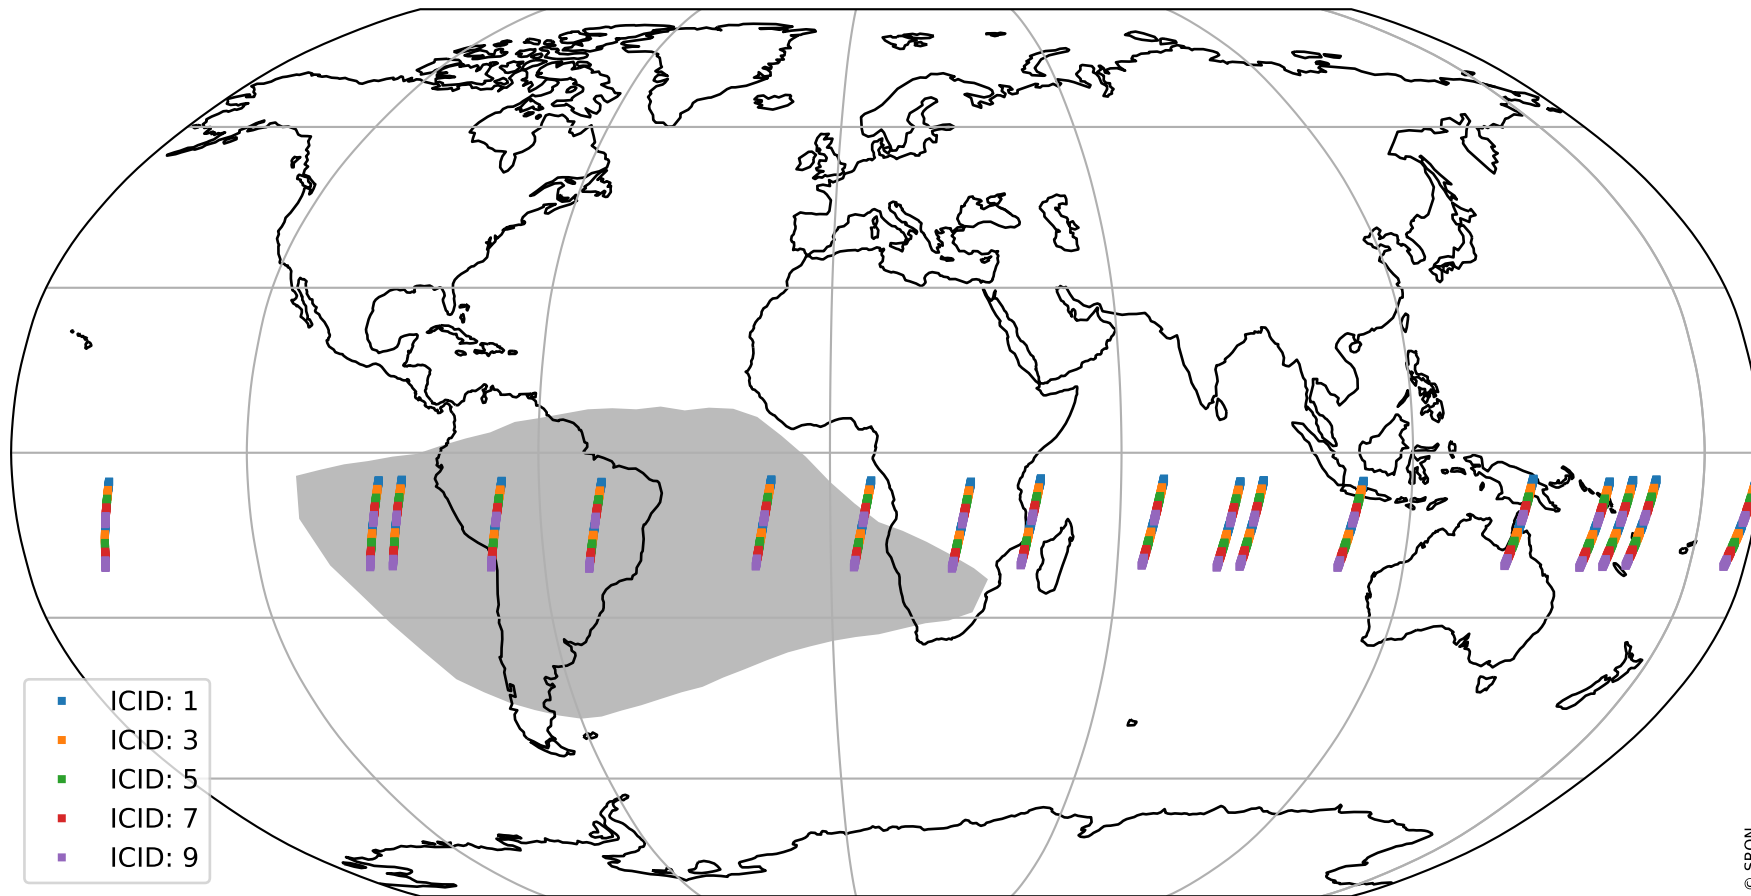

# Tropomi SWIR offset (official)

orbits : 18 in [9127, 9172]  
coverage : 2019-07-18 / 2019-07-21  
median : 34.032  $\mu\text{V}$   
spread : 19.956  $\mu\text{V}$   
created : 2023-08-21T14:28:11

# Tropomi SWIR offset (official)

orbits : 18 in [9127, 9172]  
coverage : 2019-07-18 / 2019-07-21  
median : -0.07591 mV  
spread : 0.34411 mV  
created : 2023-08-21T14:28:11

value compared with SWIR offset CKD

# Tropomi SWIR offset (official) ground-tracks of Sentinel-5P

orbits : 18 in [9127, 9172]  
coverage : 2019-07-18 / 2019-07-21  
created : 2023-08-21T14:28:12

# Tropomi SWIR offset (official)

orbits : [2827, 9172]  
coverage : 2018-04-30 / 2019-07-21  
created : 2023-08-21T14:28:12