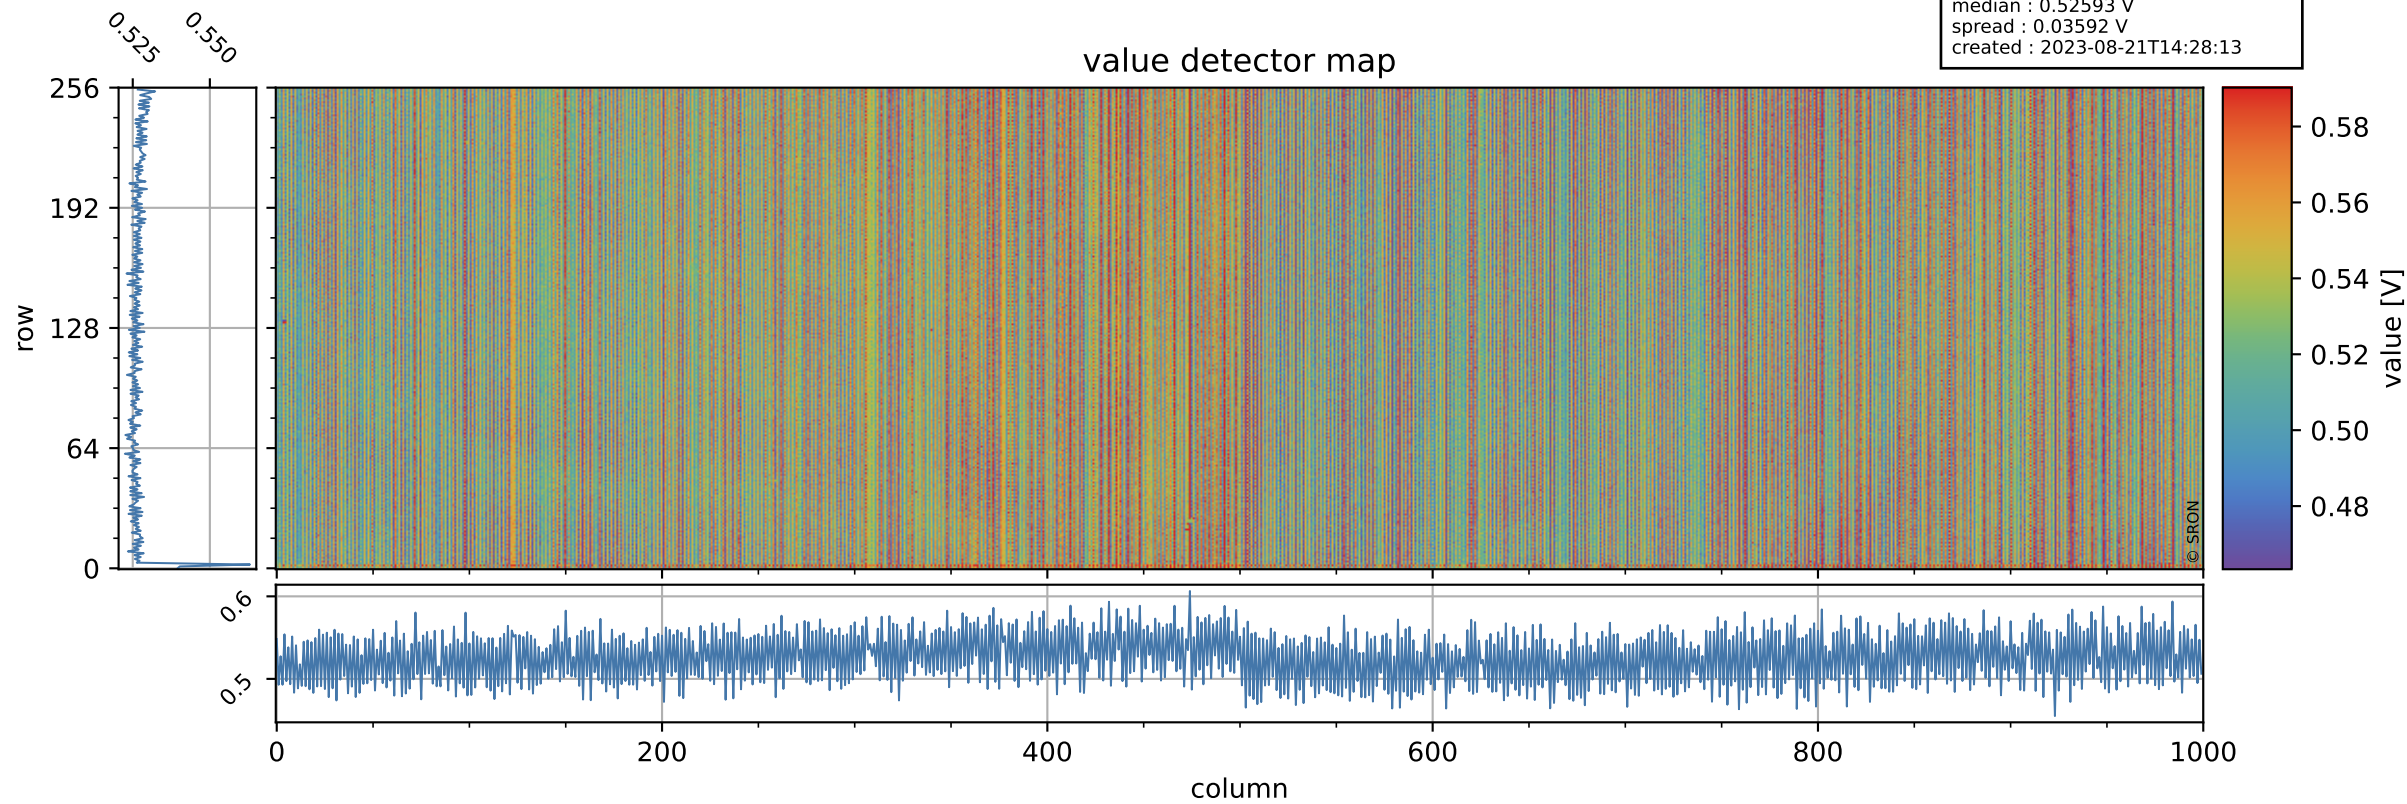

Tropomi SWIR offset (official)

orbits : 19 in [9142, 9187]
coverage : 2019-07-19 / 2019-07-22
median : 0.52593 V
spread : 0.03592 V
created : 2023-08-21T14:28:13

value detector map

Tropomi SWIR offset (official)

orbits : 19 in [9142, 9187]
coverage : 2019-07-19 / 2019-07-22
median : 34.315 μV
spread : 20.188 μV
created : 2023-08-21T14:28:13

Tropomi SWIR offset (official)

orbits : 19 in [9142, 9187]
coverage : 2019-07-19 / 2019-07-22
median : -0.087265 mV
spread : 0.34641 mV
created : 2023-08-21T14:28:14

value compared with SWIR offset CKD

Tropomi SWIR offset (official) ground-tracks of Sentinel-5P

orbits : 19 in [9142, 9187]
coverage : 2019-07-19 / 2019-07-22
created : 2023-08-21T14:28:14

Tropomi SWIR offset (official)

orbits : [2827, 9187]
coverage : 2018-04-30 / 2019-07-22
created : 2023-08-21T14:28:14

trend of detector median & temperatures