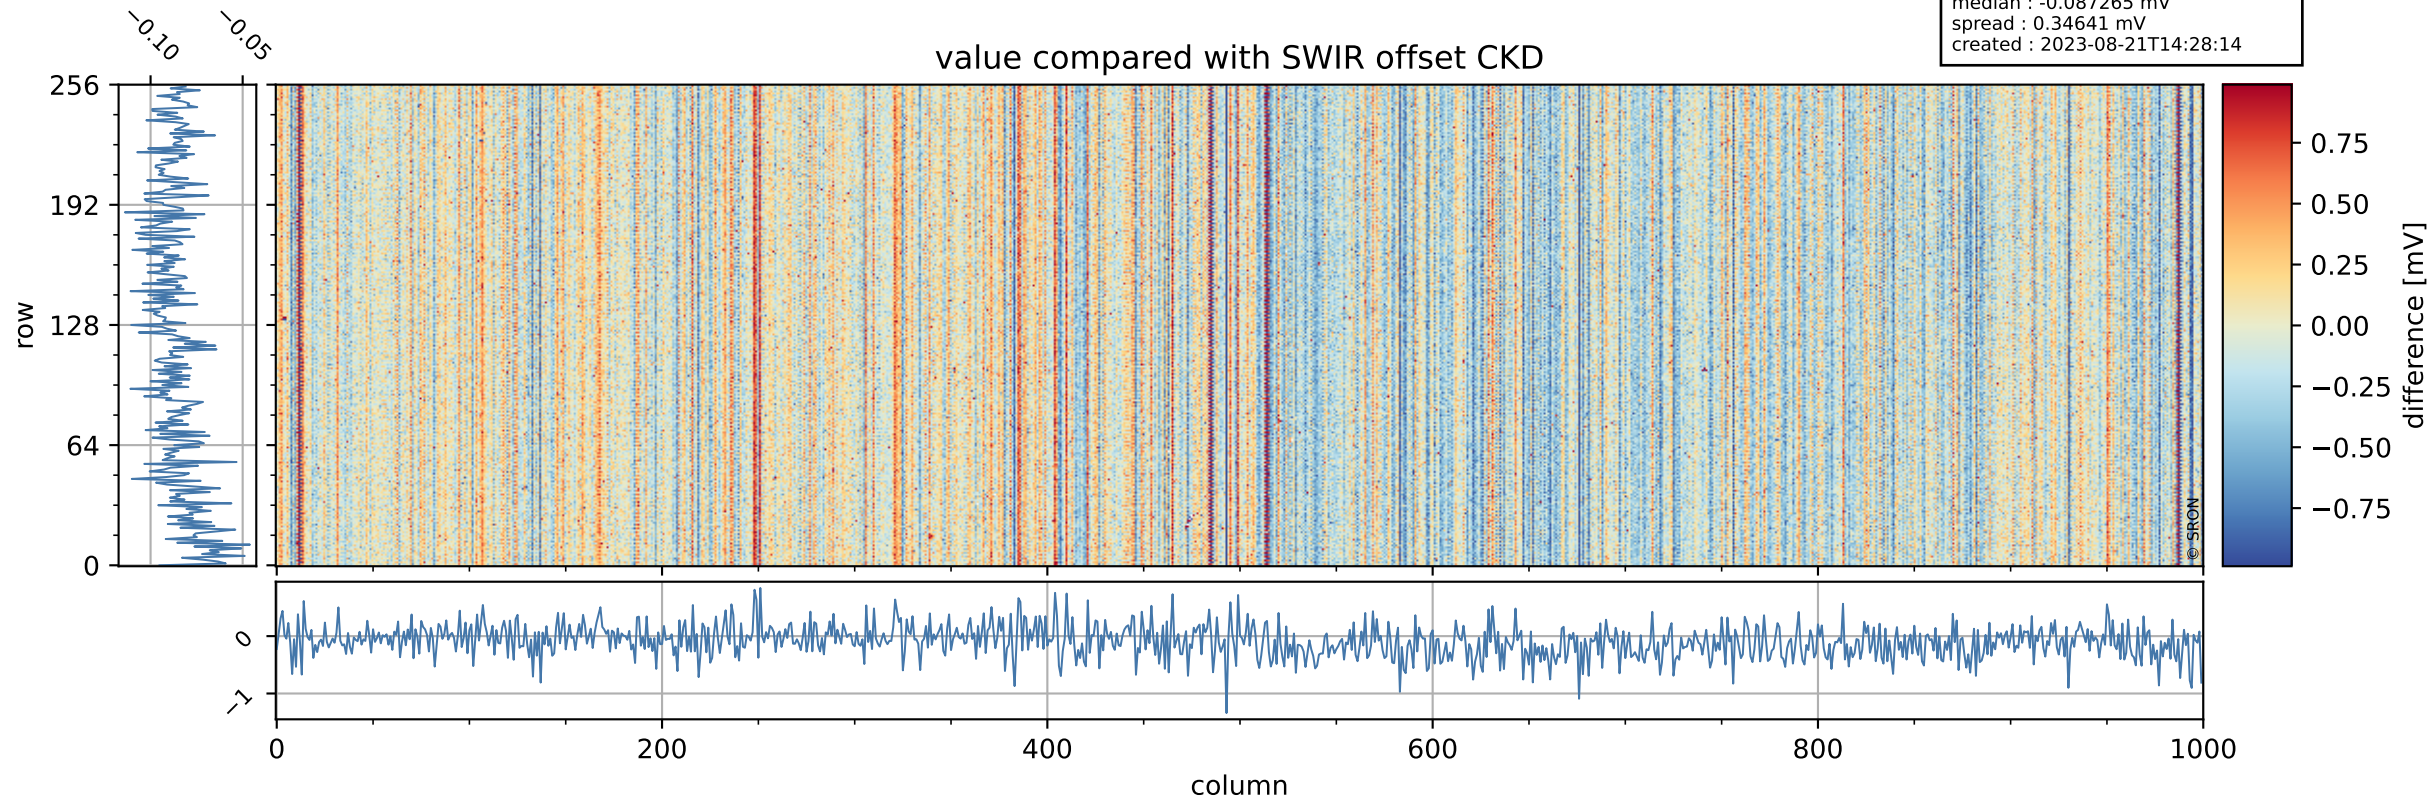

Tropomi SWIR offset (official)

orbits : 19 in [9142, 9187]
coverage : 2019-07-19 / 2019-07-22
median : 0.52593 V
spread : 0.03592 V
created : 2023-08-21T14:28:13

value detector map

Tropomi SWIR offset (official)

orbits : 19 in [9142, 9187]
coverage : 2019-07-19 / 2019-07-22
median : 34.315 μV
spread : 20.188 μV
created : 2023-08-21T14:28:13

Tropomi SWIR offset (official)

orbits : 19 in [9142, 9187]
coverage : 2019-07-19 / 2019-07-22
median : -0.087265 mV
spread : 0.34641 mV
created : 2023-08-21T14:28:14

value compared with SWIR offset CKD

Tropomi SWIR offset (official) ground-tracks of Sentinel-5P

orbits : 19 in [9142, 9187]
coverage : 2019-07-19 / 2019-07-22
created : 2023-08-21T14:28:14

Tropomi SWIR offset (official)

orbits : [2827, 9187]
coverage : 2018-04-30 / 2019-07-22
created : 2023-08-21T14:28:14

trend of detector median & temperatures