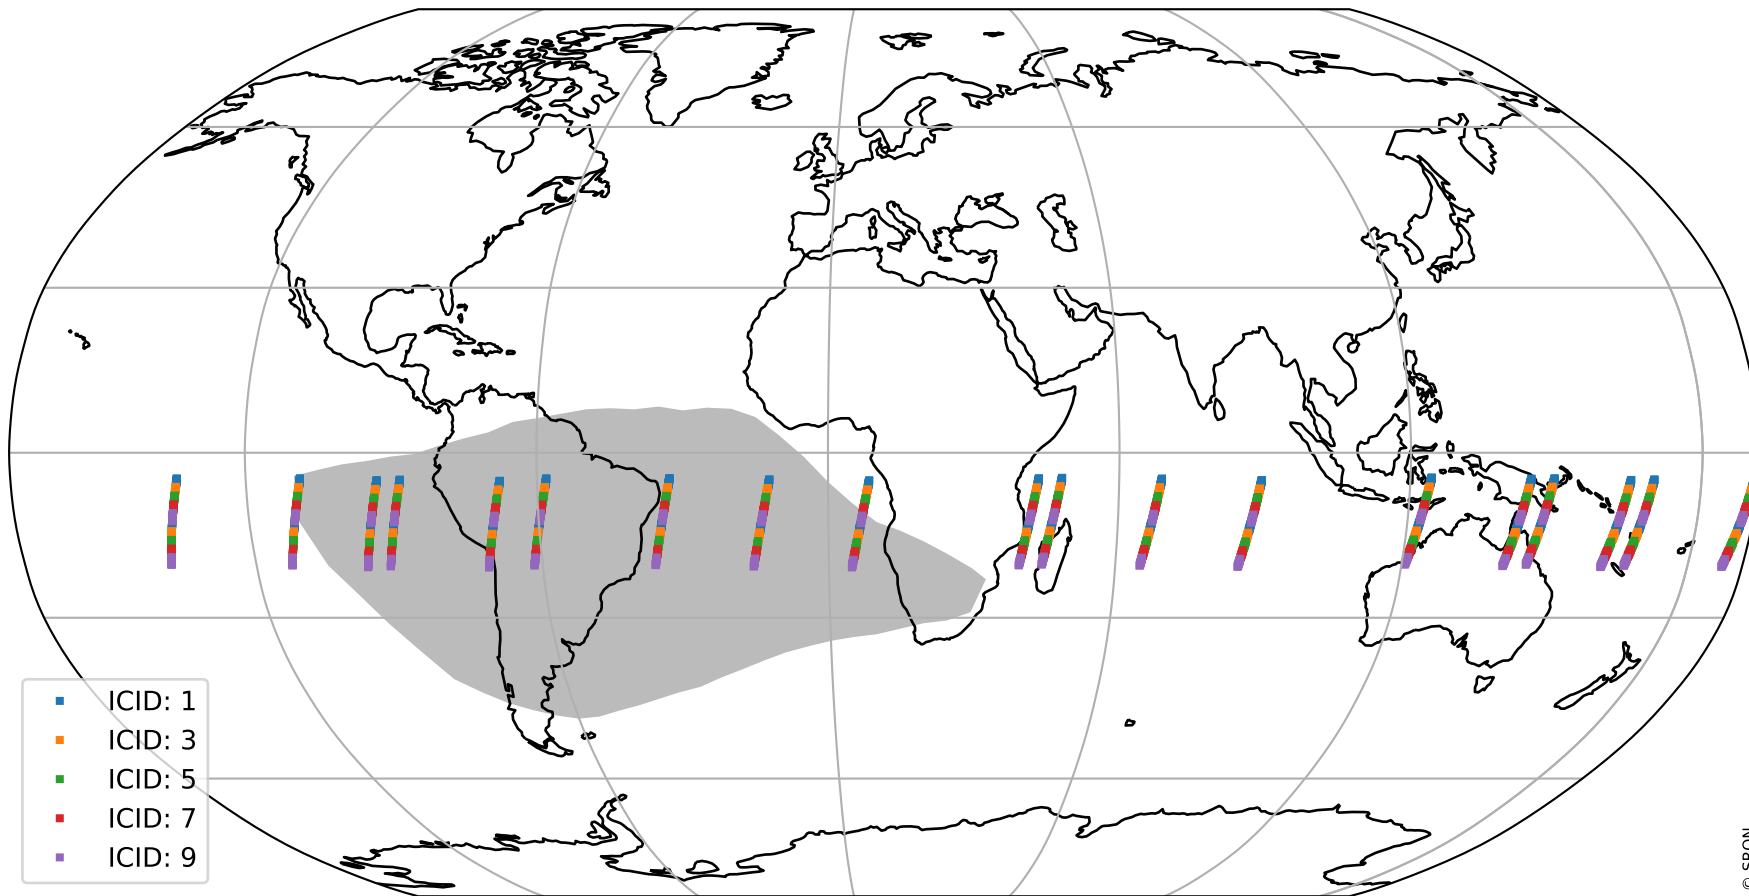

Tropomi SWIR offset (official)

orbits : 19 in [9142, 9187]
coverage : 2019-07-19 / 2019-07-22
median : 0.52593 V
spread : 0.03592 V
created : 2023-08-21T14:28:13

value detector map

Tropomi SWIR offset (official)

orbits : 19 in [9142, 9187]
coverage : 2019-07-19 / 2019-07-22
median : 34.315 μV
spread : 20.188 μV
created : 2023-08-21T14:28:13

Tropomi SWIR offset (official)

orbits : 19 in [9142, 9187]
coverage : 2019-07-19 / 2019-07-22
median : -0.087265 mV
spread : 0.34641 mV
created : 2023-08-21T14:28:14

value compared with SWIR offset CKD

Tropomi SWIR offset (official) ground-tracks of Sentinel-5P

orbits : 19 in [9142, 9187]
coverage : 2019-07-19 / 2019-07-22
created : 2023-08-21T14:28:14

Tropomi SWIR offset (official)

orbits : [2827, 9187]
coverage : 2018-04-30 / 2019-07-22
created : 2023-08-21T14:28:14

trend of detector median & temperatures