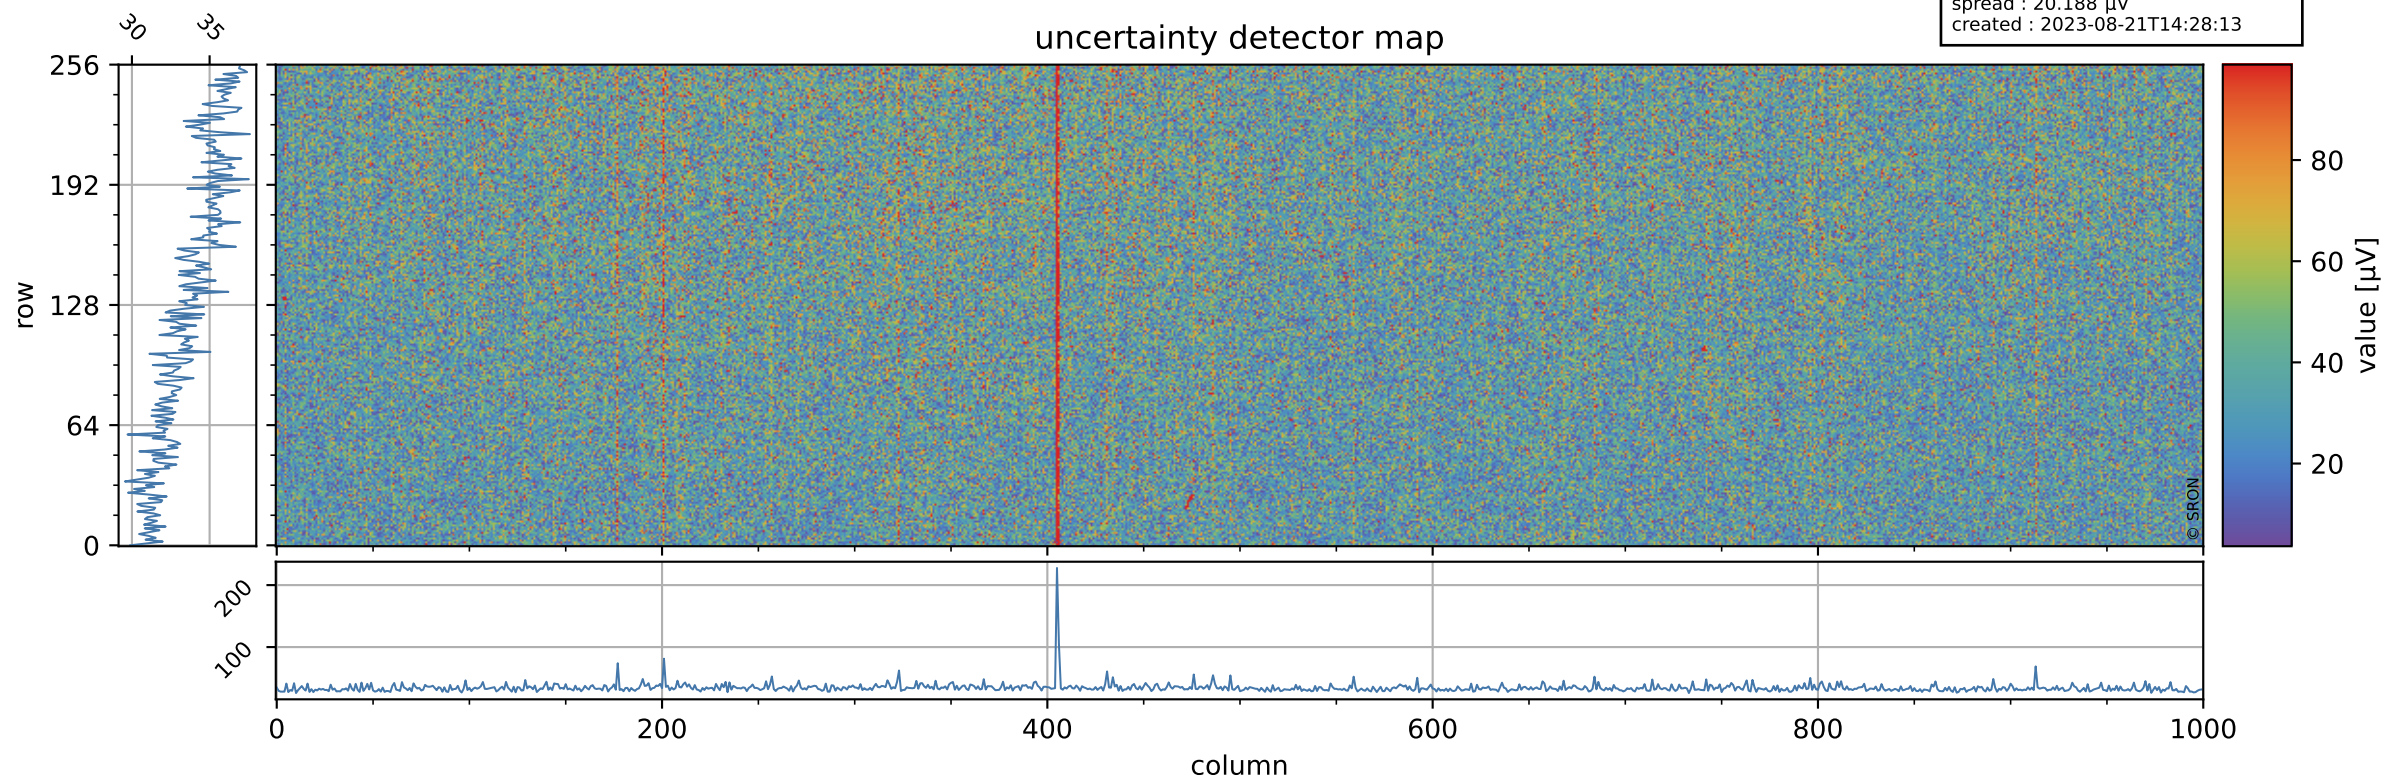

Tropomi SWIR offset (official)

orbits : 19 in [9142, 9187]
coverage : 2019-07-19 / 2019-07-22
median : 0.52593 V
spread : 0.03592 V
created : 2023-08-21T14:28:13

value detector map

Tropomi SWIR offset (official)

orbits : 19 in [9142, 9187]
coverage : 2019-07-19 / 2019-07-22
median : 34.315 μV
spread : 20.188 μV
created : 2023-08-21T14:28:13

Tropomi SWIR offset (official)

orbits : 19 in [9142, 9187]
coverage : 2019-07-19 / 2019-07-22
median : -0.087265 mV
spread : 0.34641 mV
created : 2023-08-21T14:28:14

value compared with SWIR offset CKD

Tropomi SWIR offset (official) ground-tracks of Sentinel-5P

orbits : 19 in [9142, 9187]
coverage : 2019-07-19 / 2019-07-22
created : 2023-08-21T14:28:14

Tropomi SWIR offset (official)

orbits : [2827, 9187]
coverage : 2018-04-30 / 2019-07-22
created : 2023-08-21T14:28:14

trend of detector median & temperatures