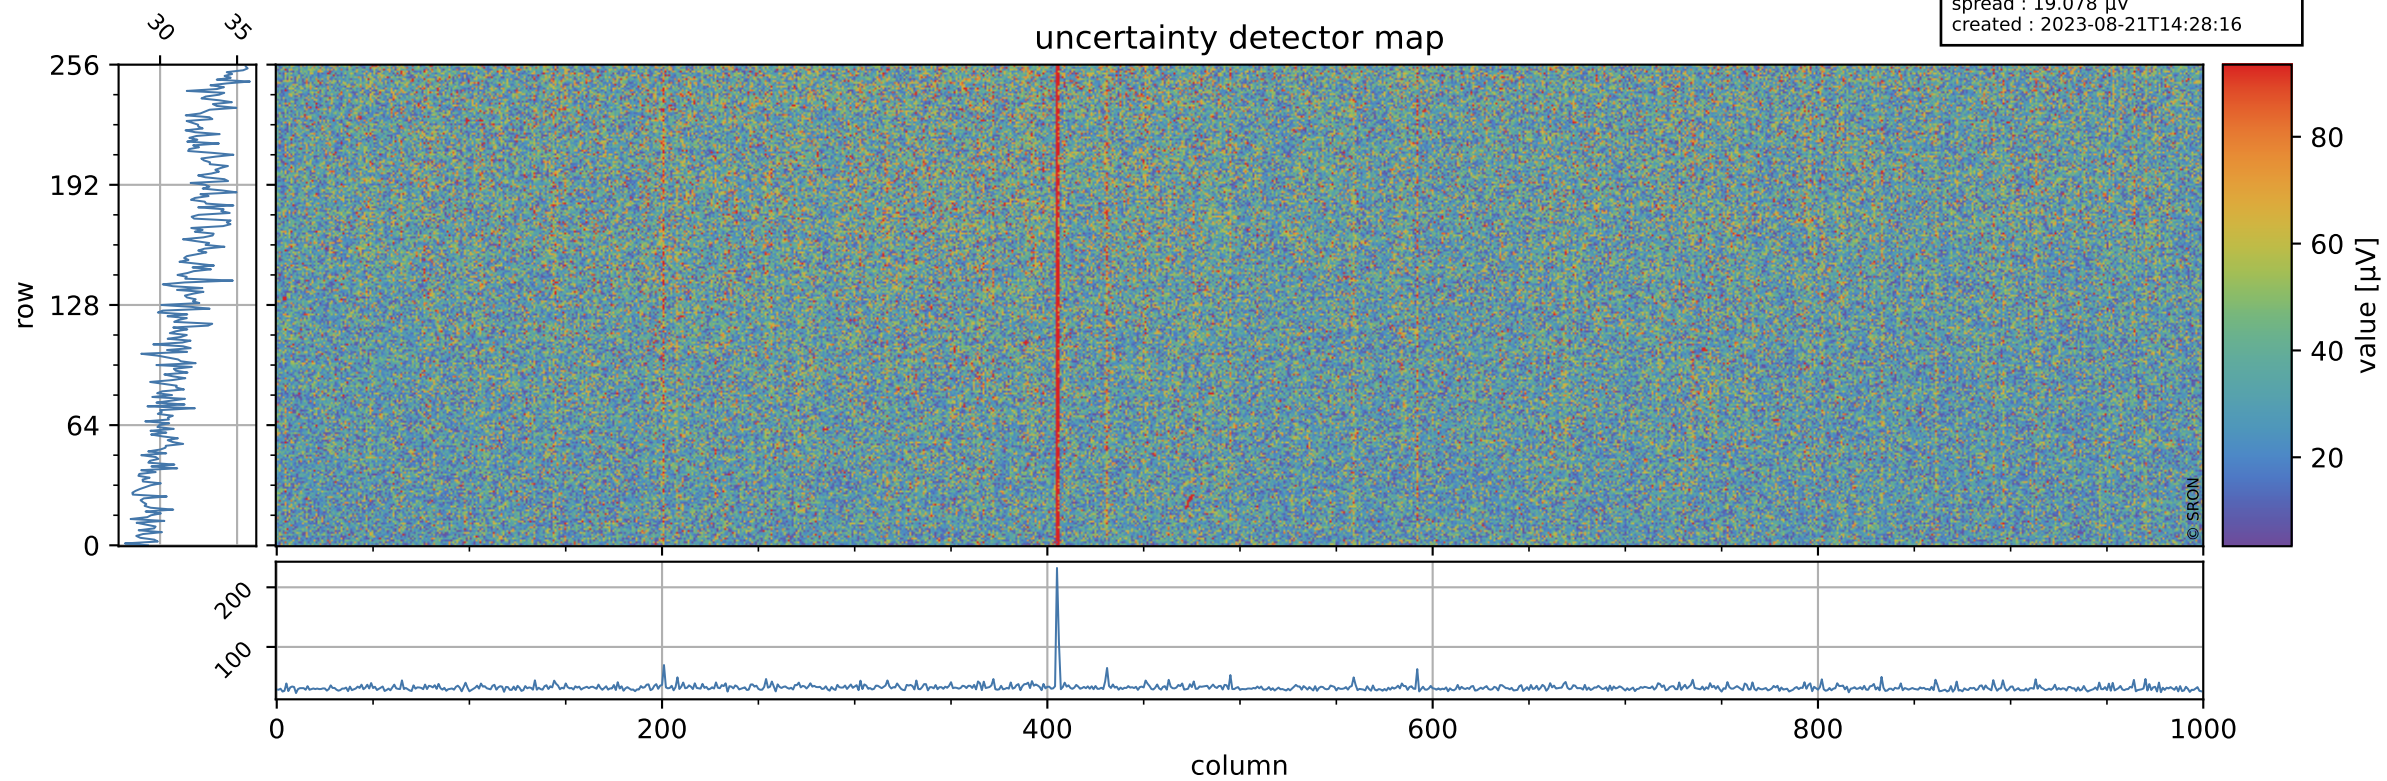

# Tropomi SWIR offset (official)

orbits : 19 in [9157, 9202]  
coverage : 2019-07-21 / 2019-07-23  
median : 0.52592 V  
spread : 0.035923 V  
created : 2023-08-21T14:28:16

## value detector map

# Tropomi SWIR offset (official)

orbits : 19 in [9157, 9202]  
coverage : 2019-07-21 / 2019-07-23  
median : 32.218  $\mu\text{V}$   
spread : 19.078  $\mu\text{V}$   
created : 2023-08-21T14:28:16

# Tropomi SWIR offset (official) ground-tracks of Sentinel-5P

orbits : 19 in [9157, 9202]  
coverage : 2019-07-21 / 2019-07-23  
created : 2023-08-21T14:28:17