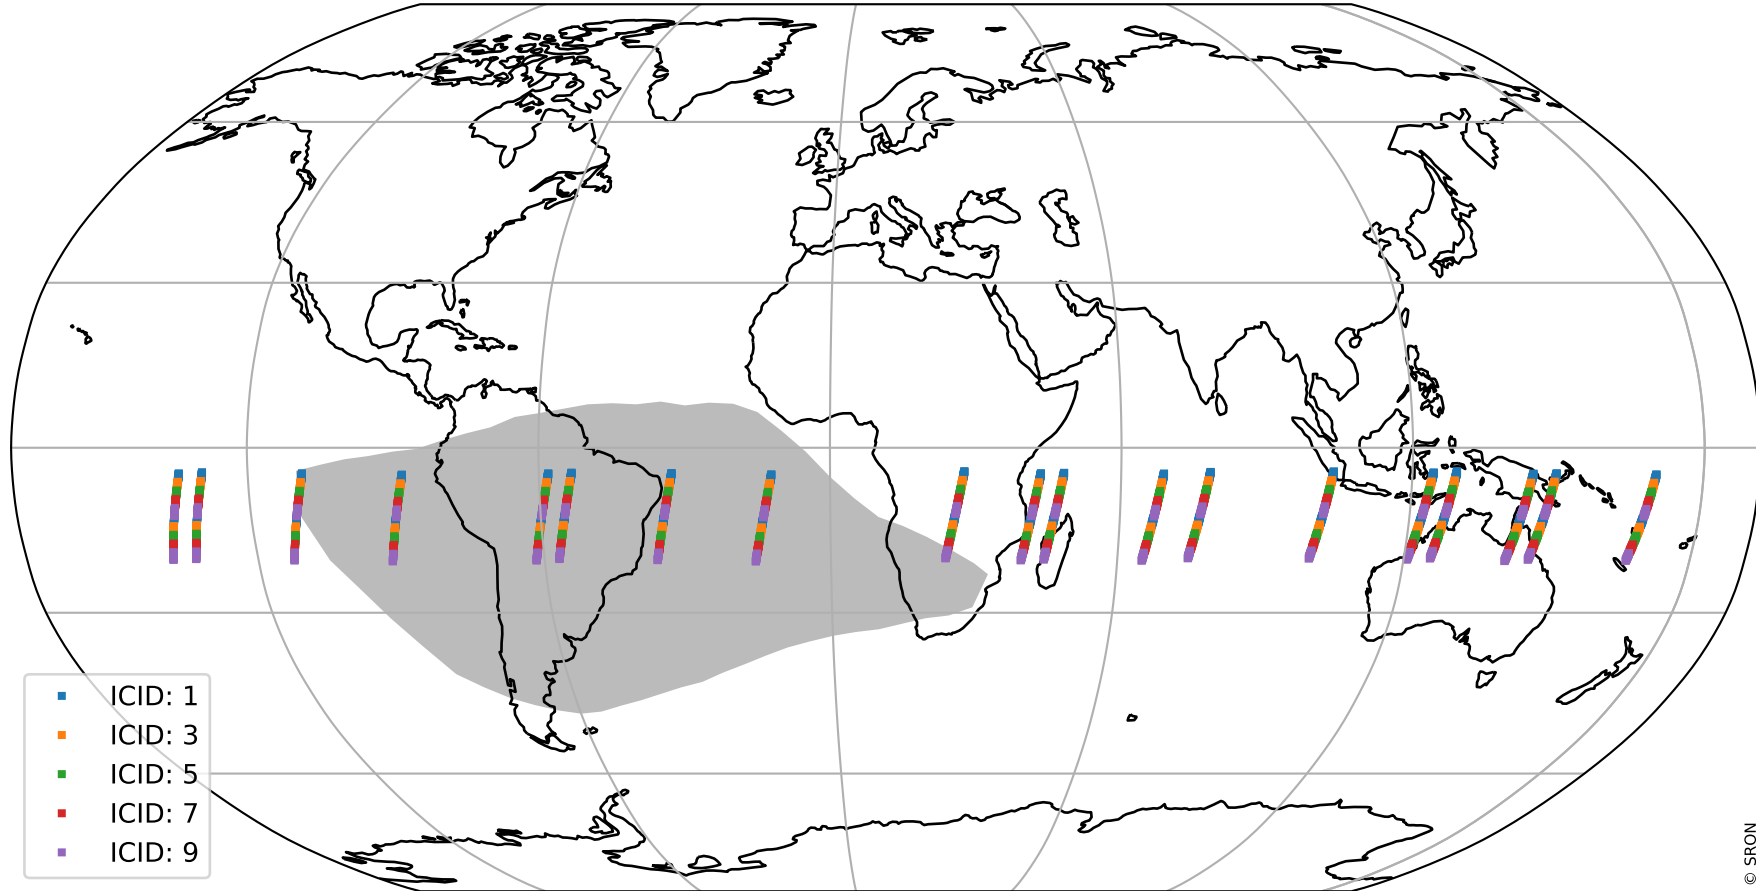

# Tropomi SWIR offset (official)

orbits : 19 in [9157, 9202]  
coverage : 2019-07-21 / 2019-07-23  
median : 32.218  $\mu\text{V}$   
spread : 19.078  $\mu\text{V}$   
created : 2023-08-21T14:28:16

# Tropomi SWIR offset (official)

orbits : 19 in [9157, 9202]  
coverage : 2019-07-21 / 2019-07-23  
median : -0.10498 mV  
spread : 0.3516 mV  
created : 2023-08-21T14:28:17

value compared with SWIR offset CKD

# Tropomi SWIR offset (official) ground-tracks of Sentinel-5P

orbits : 19 in [9157, 9202]  
coverage : 2019-07-21 / 2019-07-23  
created : 2023-08-21T14:28:17

# Tropomi SWIR offset (official)

orbits : [2827, 9202]  
coverage : 2018-04-30 / 2019-07-23  
created : 2023-08-21T14:28:17