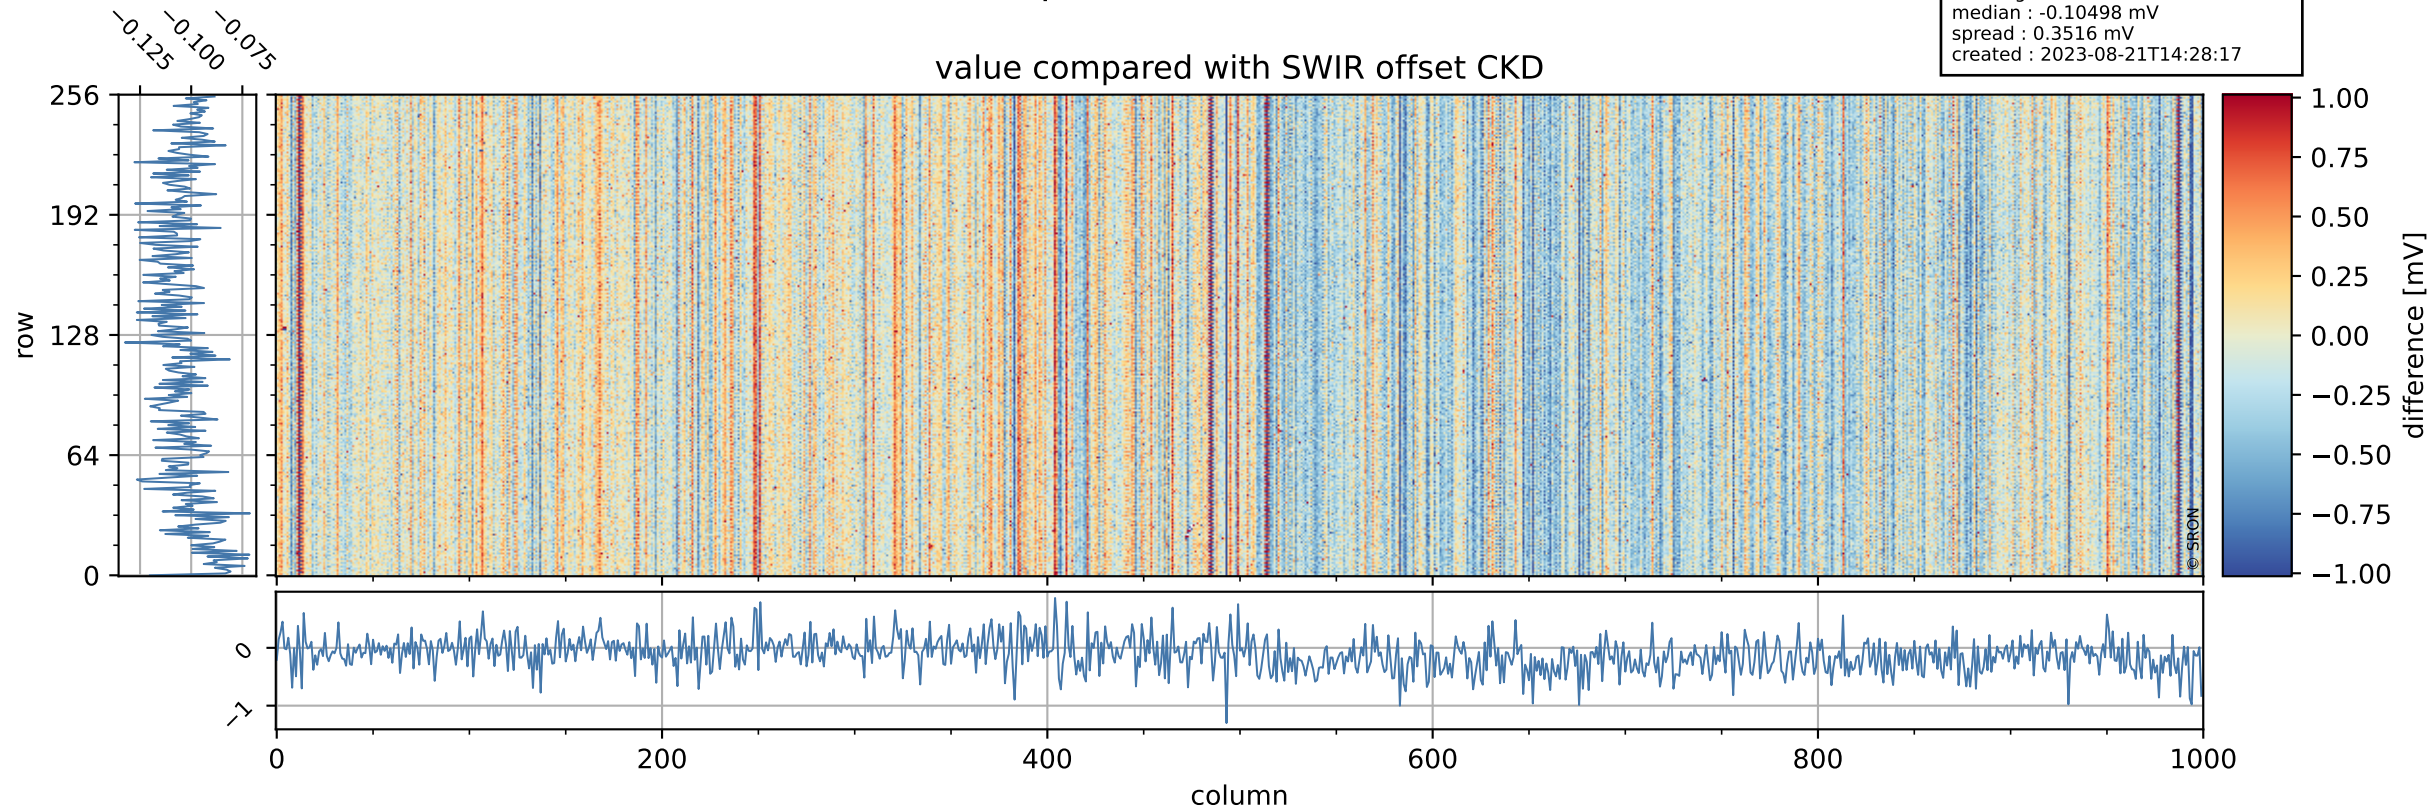

## value detector map

# Tropomi SWIR offset (official)

orbits : 19 in [9157, 9202]  
coverage : 2019-07-21 / 2019-07-23  
median : 32.218  $\mu\text{V}$   
spread : 19.078  $\mu\text{V}$   
created : 2023-08-21T14:28:16

# Tropomi SWIR offset (official)

orbits : 19 in [9157, 9202]  
coverage : 2019-07-21 / 2019-07-23  
median : -0.10498 mV  
spread : 0.3516 mV  
created : 2023-08-21T14:28:17

value compared with SWIR offset CKD

# Tropomi SWIR offset (official) ground-tracks of Sentinel-5P

orbits : 19 in [9157, 9202]  
coverage : 2019-07-21 / 2019-07-23  
created : 2023-08-21T14:28:17