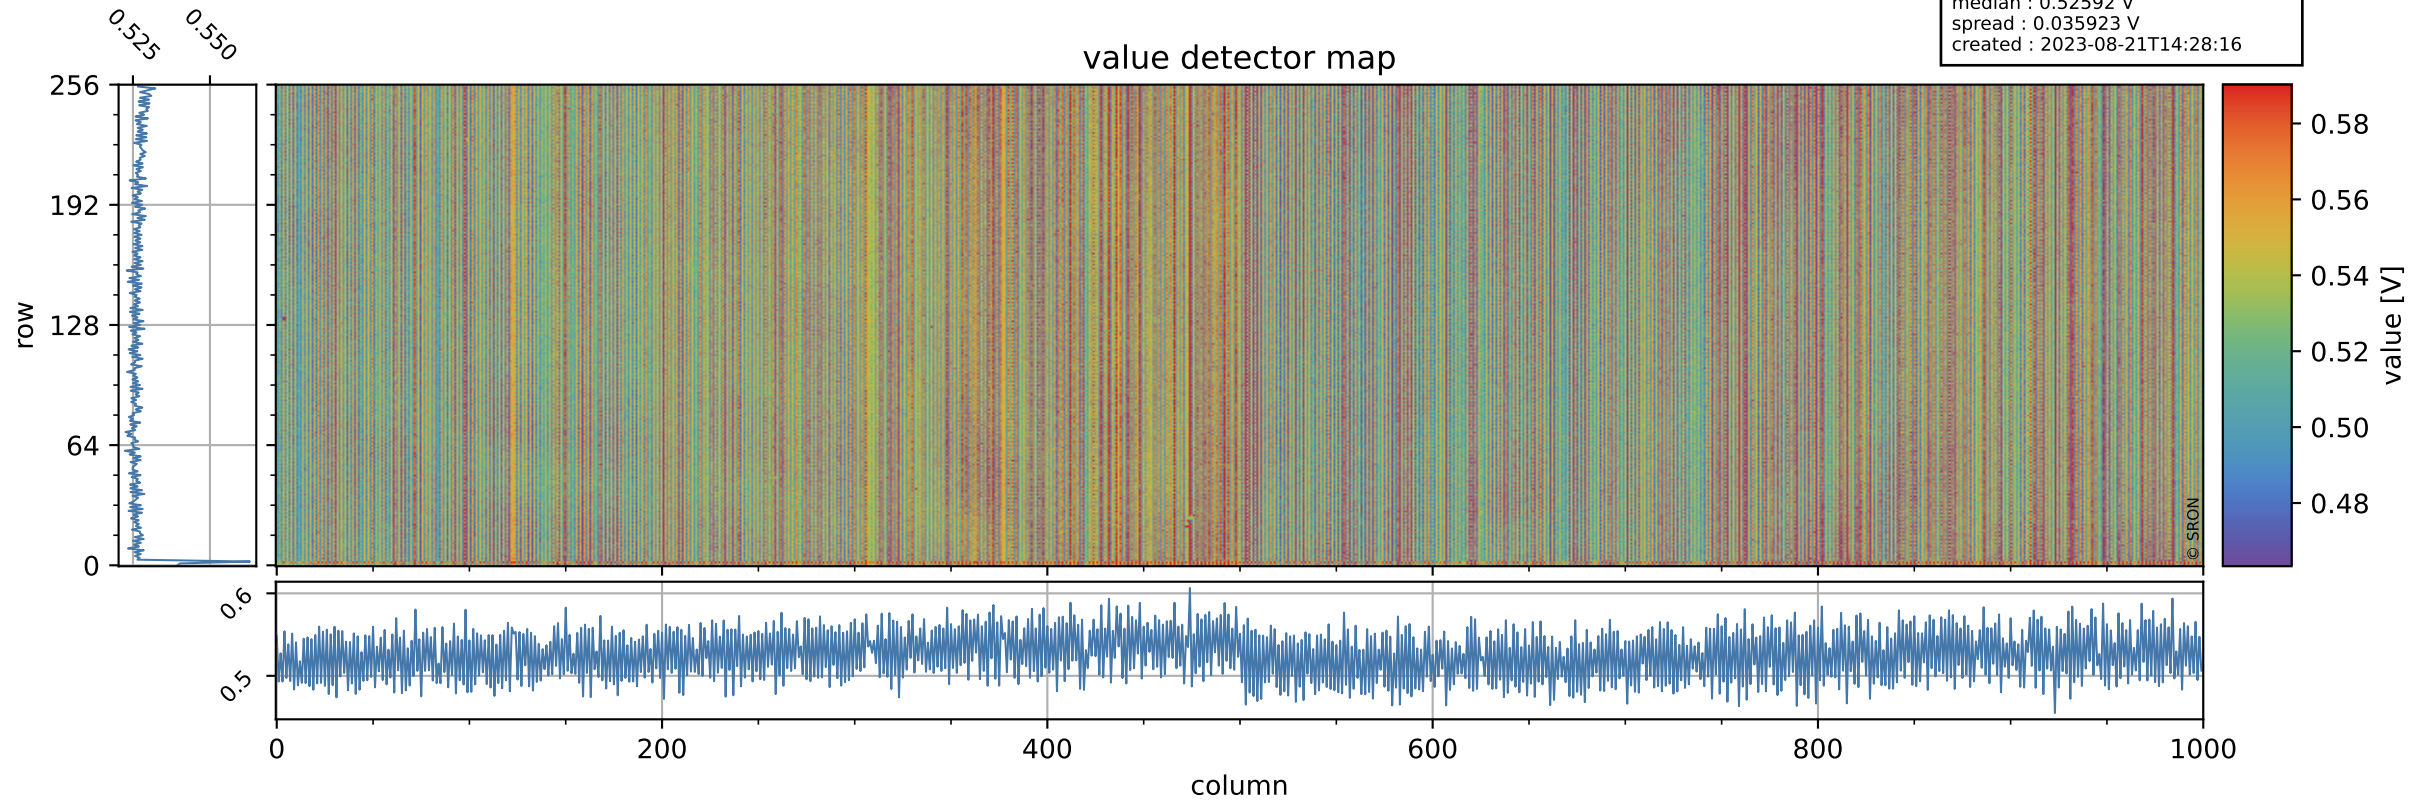

# Tropomi SWIR offset (official)

orbits : 19 in [9157, 9202]  
coverage : 2019-07-21 / 2019-07-23  
median : 0.52592 V  
spread : 0.035923 V  
created : 2023-08-21T14:28:16

## value detector map

# Tropomi SWIR offset (official)

orbits : 19 in [9157, 9202]  
coverage : 2019-07-21 / 2019-07-23  
median : 32.218  $\mu\text{V}$   
spread : 19.078  $\mu\text{V}$   
created : 2023-08-21T14:28:16

# Tropomi SWIR offset (official) ground-tracks of Sentinel-5P

orbits : 19 in [9157, 9202]  
coverage : 2019-07-21 / 2019-07-23  
created : 2023-08-21T14:28:17