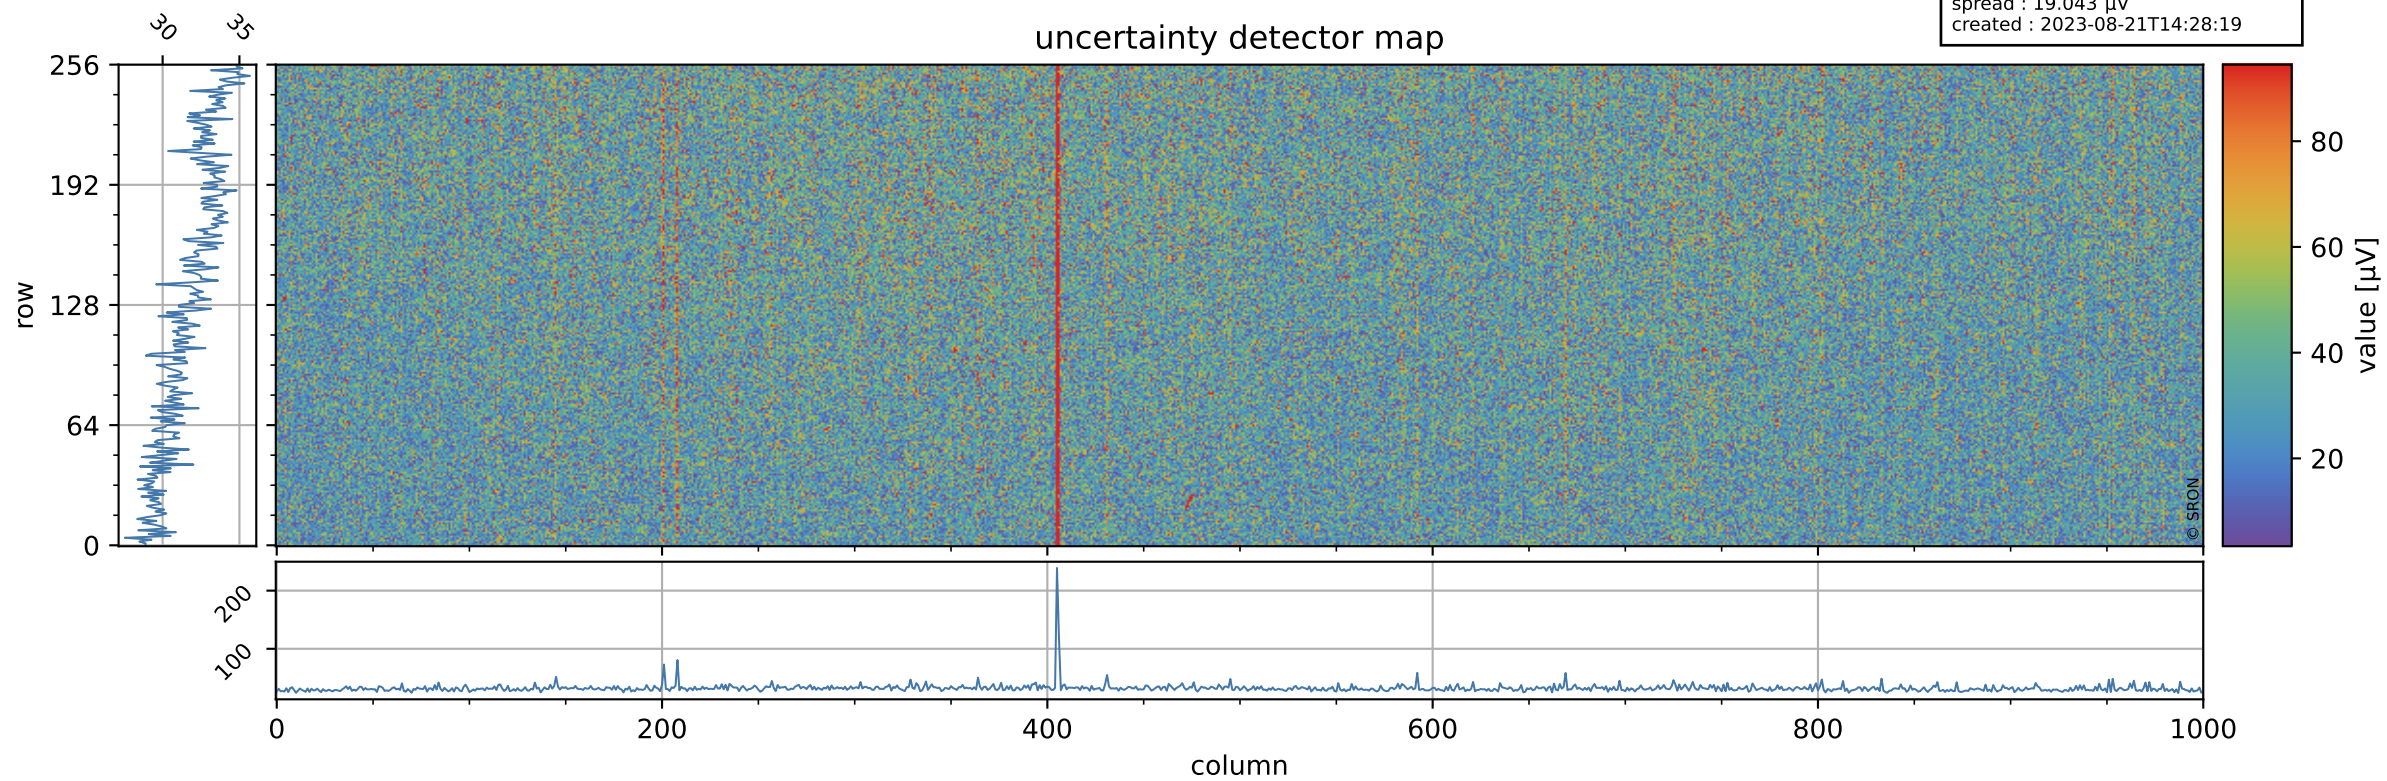

Tropomi SWIR offset (official)

orbits : 20 in [9172, 9217]
coverage : 2019-07-22 / 2019-07-25
median : 0.52591 V
spread : 0.035923 V
created : 2023-08-21T14:28:19

value detector map

Tropomi SWIR offset (official)

orbits : 20 in [9172, 9217]
coverage : 2019-07-22 / 2019-07-25
median : 32.252 μV
spread : 19.043 μV
created : 2023-08-21T14:28:19

Tropomi SWIR offset (official)

orbits : 20 in [9172, 9217]
coverage : 2019-07-22 / 2019-07-25
median : -0.1073 mV
spread : 0.352 mV
created : 2023-08-21T14:28:19

value compared with SWIR offset CKD

Tropomi SWIR offset (official) ground-tracks of Sentinel-5P

orbits : 20 in [9172, 9217]
coverage : 2019-07-22 / 2019-07-25
created : 2023-08-21T14:28:20

Tropomi SWIR offset (official)

orbits : [2827, 9217]
coverage : 2018-04-30 / 2019-07-25
created : 2023-08-21T14:28:20

trend of detector median & temperatures