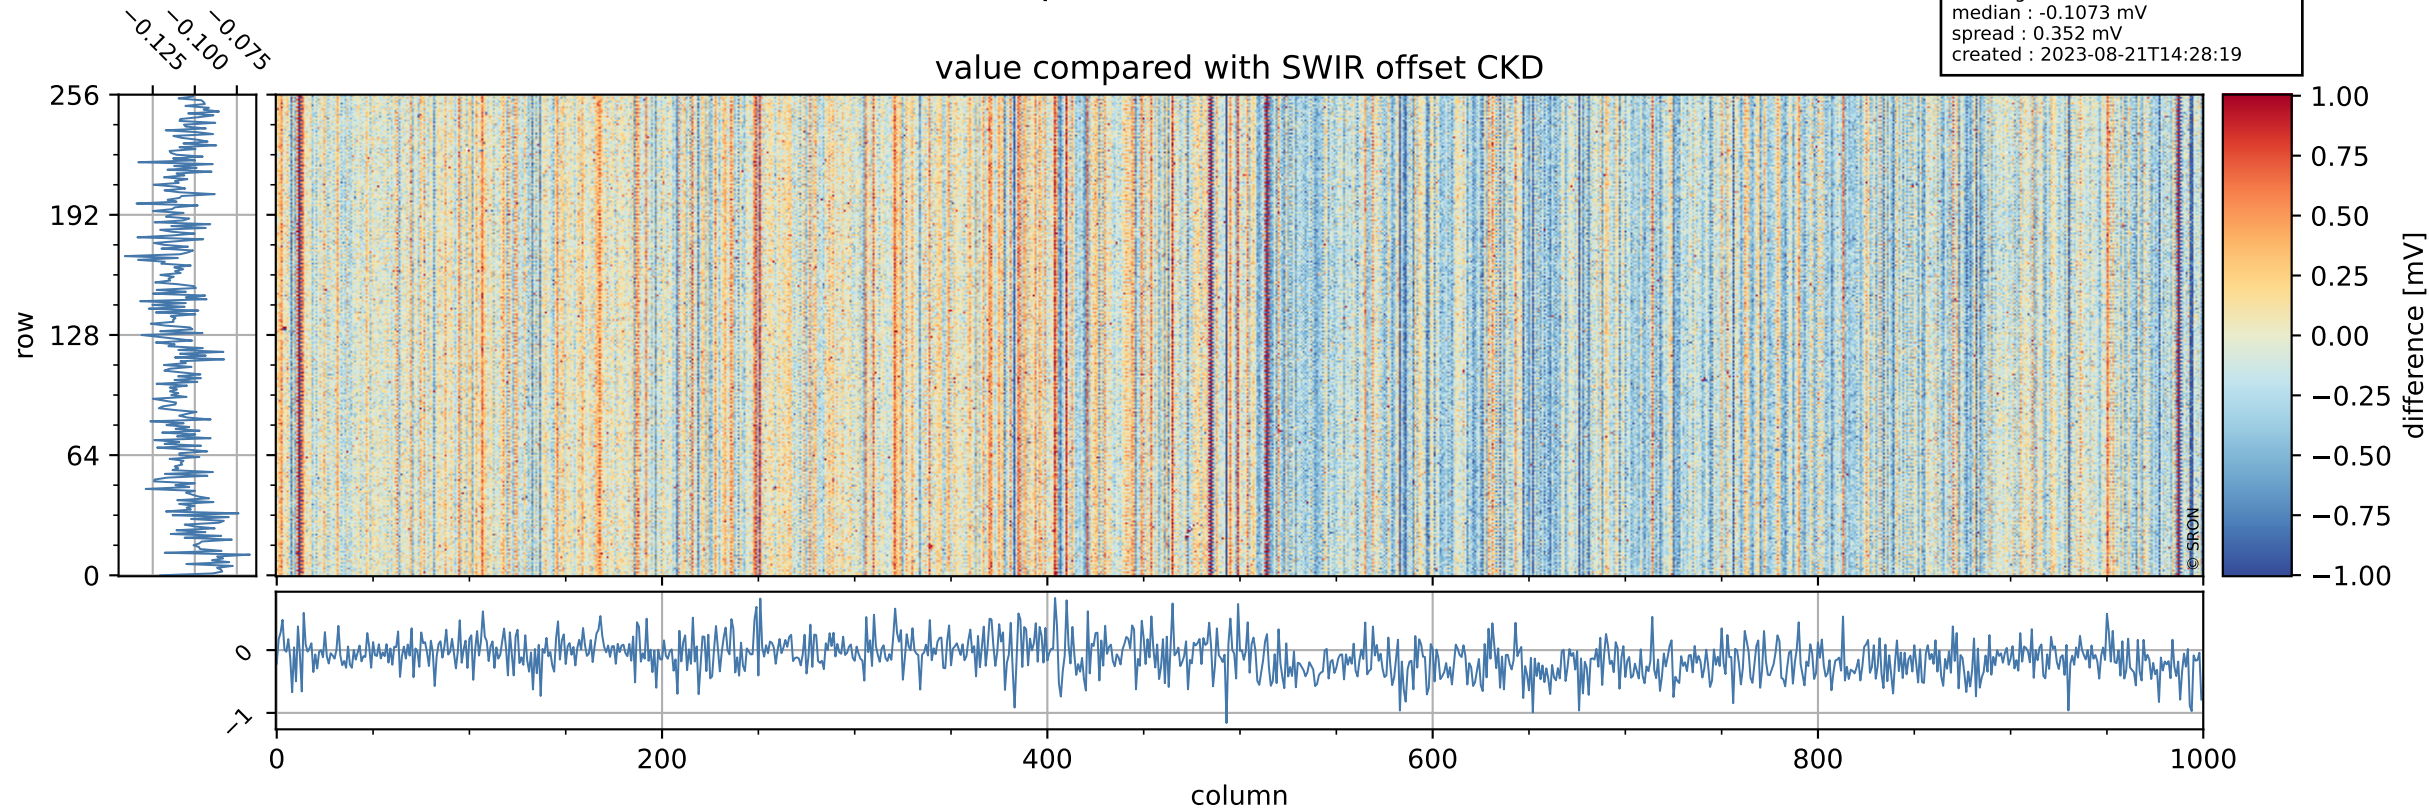

Tropomi SWIR offset (official)

orbits : 20 in [9172, 9217]
coverage : 2019-07-22 / 2019-07-25
median : 0.52591 V
spread : 0.035923 V
created : 2023-08-21T14:28:19

value detector map

Tropomi SWIR offset (official)

orbits : 20 in [9172, 9217]
coverage : 2019-07-22 / 2019-07-25
median : 32.252 μV
spread : 19.043 μV
created : 2023-08-21T14:28:19

Tropomi SWIR offset (official)

orbits : 20 in [9172, 9217]
coverage : 2019-07-22 / 2019-07-25
median : -0.1073 mV
spread : 0.352 mV
created : 2023-08-21T14:28:19

value compared with SWIR offset CKD

Tropomi SWIR offset (official) ground-tracks of Sentinel-5P

orbits : 20 in [9172, 9217]
coverage : 2019-07-22 / 2019-07-25
created : 2023-08-21T14:28:20

Tropomi SWIR offset (official)

orbits : [2827, 9217]
coverage : 2018-04-30 / 2019-07-25
created : 2023-08-21T14:28:20

trend of detector median & temperatures