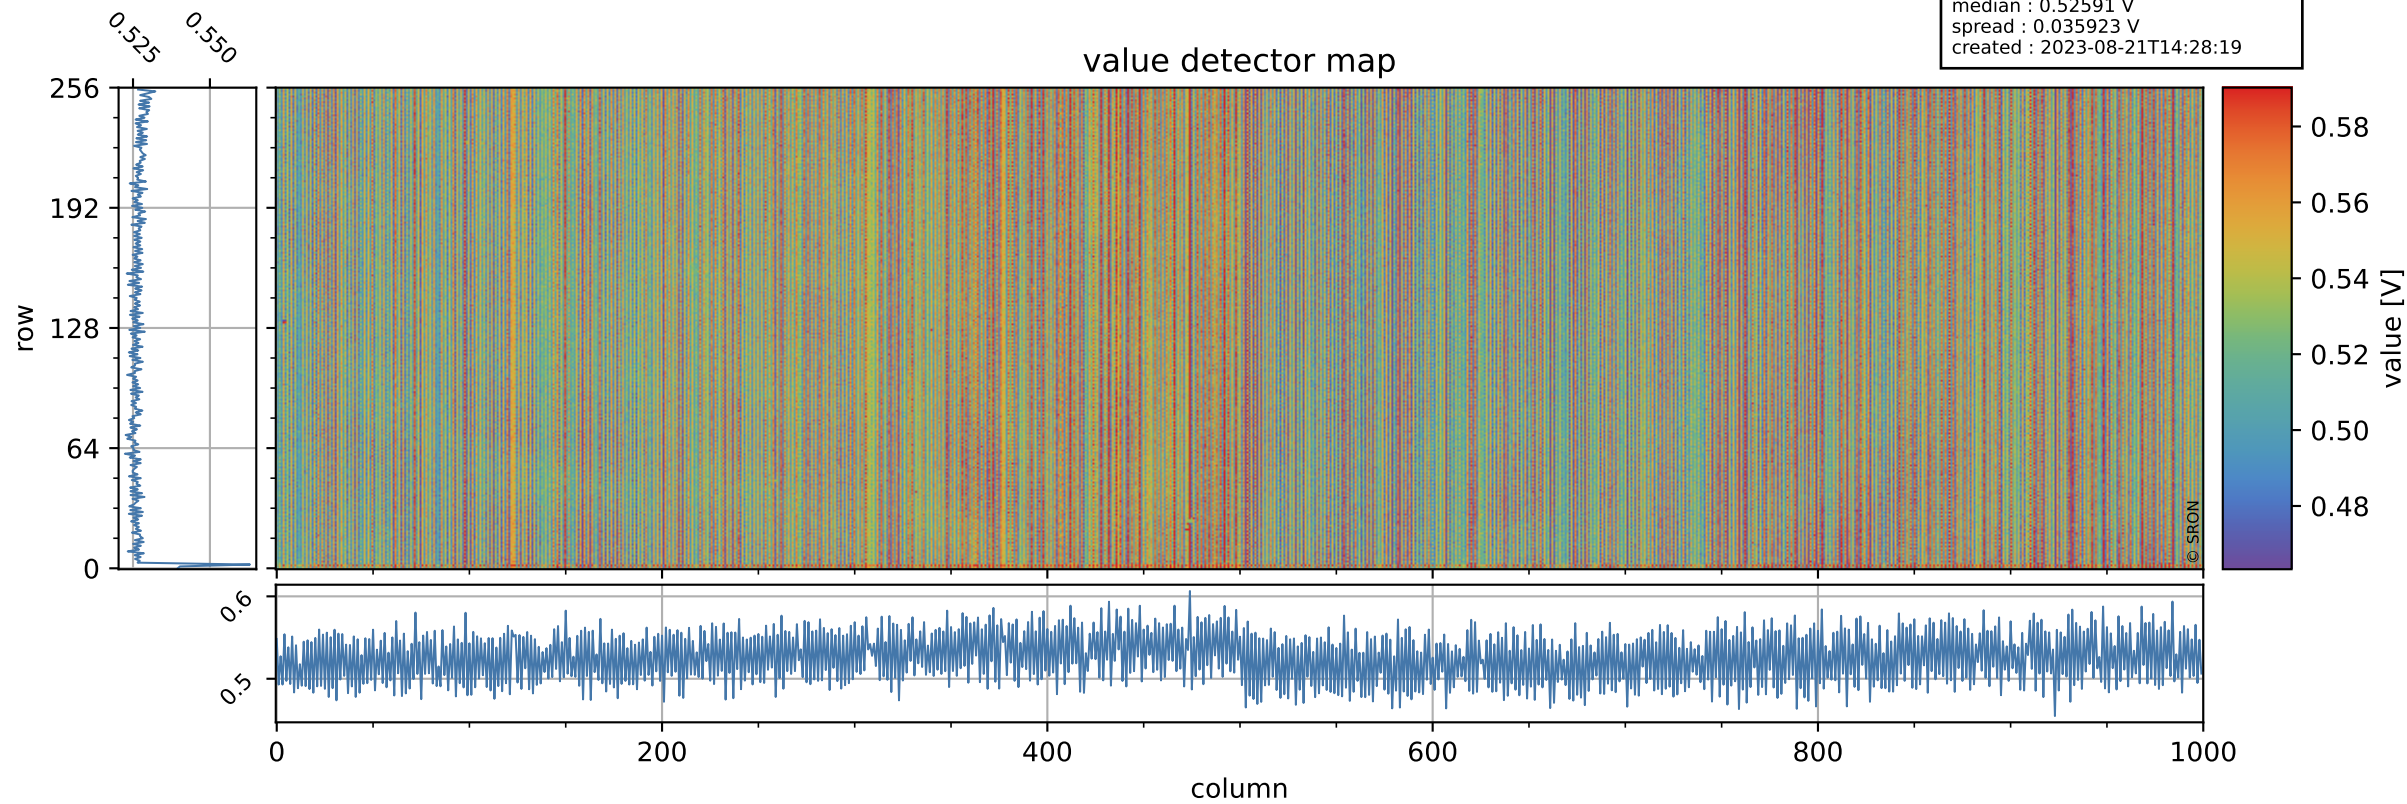

Tropomi SWIR offset (official)

orbits : 20 in [9172, 9217]
coverage : 2019-07-22 / 2019-07-25
median : 0.52591 V
spread : 0.035923 V
created : 2023-08-21T14:28:19

value detector map

Tropomi SWIR offset (official)

orbits : 20 in [9172, 9217]
coverage : 2019-07-22 / 2019-07-25
median : 32.252 μV
spread : 19.043 μV
created : 2023-08-21T14:28:19

Tropomi SWIR offset (official)

orbits : 20 in [9172, 9217]
coverage : 2019-07-22 / 2019-07-25
median : -0.1073 mV
spread : 0.352 mV
created : 2023-08-21T14:28:19

value compared with SWIR offset CKD

Tropomi SWIR offset (official) ground-tracks of Sentinel-5P

orbits : 20 in [9172, 9217]
coverage : 2019-07-22 / 2019-07-25
created : 2023-08-21T14:28:20

Tropomi SWIR offset (official)

orbits : [2827, 9217]
coverage : 2018-04-30 / 2019-07-25
created : 2023-08-21T14:28:20

trend of detector median & temperatures