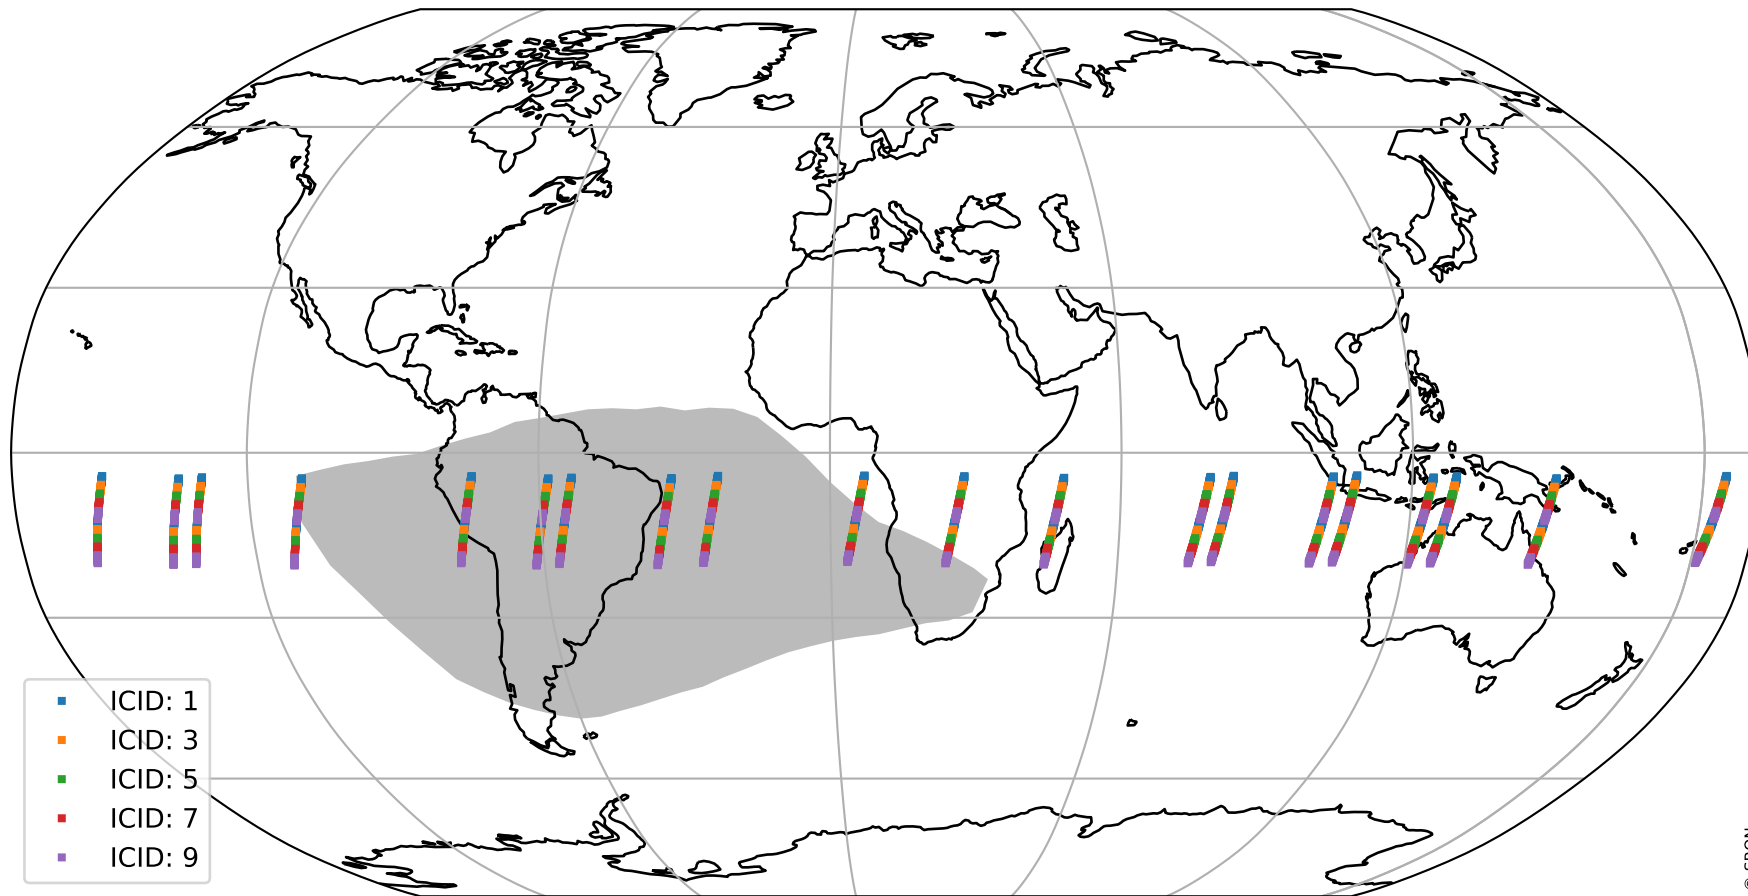

Tropomi SWIR offset (official)

orbits : 20 in [9172, 9217]
coverage : 2019-07-22 / 2019-07-25
median : 0.52591 V
spread : 0.035923 V
created : 2023-08-21T14:28:19

value detector map

Tropomi SWIR offset (official)

orbits : 20 in [9172, 9217]
coverage : 2019-07-22 / 2019-07-25
median : 32.252 μV
spread : 19.043 μV
created : 2023-08-21T14:28:19

Tropomi SWIR offset (official)

orbits : 20 in [9172, 9217]
coverage : 2019-07-22 / 2019-07-25
median : -0.1073 mV
spread : 0.352 mV
created : 2023-08-21T14:28:19

value compared with SWIR offset CKD

Tropomi SWIR offset (official) ground-tracks of Sentinel-5P

orbits : 20 in [9172, 9217]
coverage : 2019-07-22 / 2019-07-25
created : 2023-08-21T14:28:20

Tropomi SWIR offset (official)

orbits : [2827, 9217]
coverage : 2018-04-30 / 2019-07-25
created : 2023-08-21T14:28:20

trend of detector median & temperatures