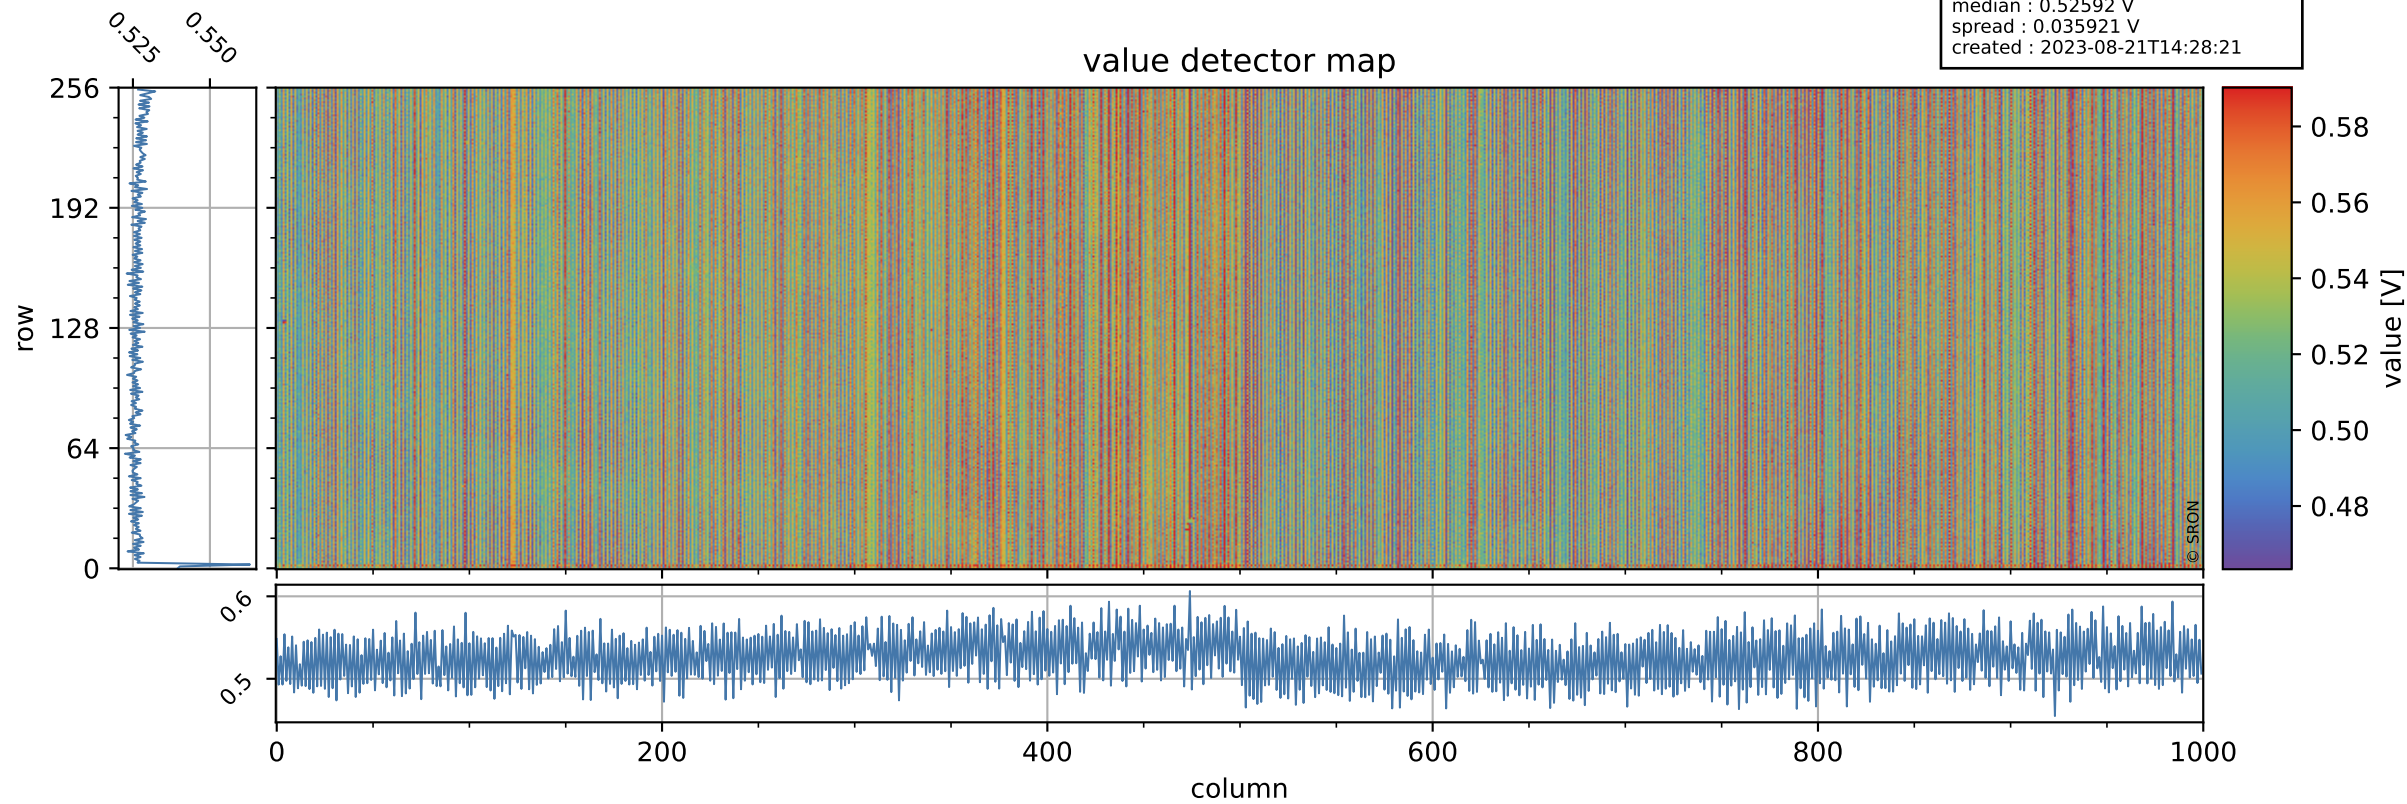

Tropomi SWIR offset (official)

orbits : 19 in [9187, 9232]
coverage : 2019-07-23 / 2019-07-26
median : 0.52592 V
spread : 0.035921 V
created : 2023-08-21T14:28:21

value detector map

Tropomi SWIR offset (official)

orbits : 19 in [9187, 9232]
coverage : 2019-07-23 / 2019-07-26
median : 33.258 μV
spread : 19.465 μV
created : 2023-08-21T14:28:22

Tropomi SWIR offset (official)

orbits : 19 in [9187, 9232]
coverage : 2019-07-23 / 2019-07-26
median : -0.10161 mV
spread : 0.35268 mV
created : 2023-08-21T14:28:22

value compared with SWIR offset CKD

Tropomi SWIR offset (official) ground-tracks of Sentinel-5P

orbits : 19 in [9187, 9232]
coverage : 2019-07-23 / 2019-07-26
created : 2023-08-21T14:28:22

Tropomi SWIR offset (official)

orbits : [2827, 9232]
coverage : 2018-04-30 / 2019-07-26
created : 2023-08-21T14:28:23

trend of detector median & temperatures