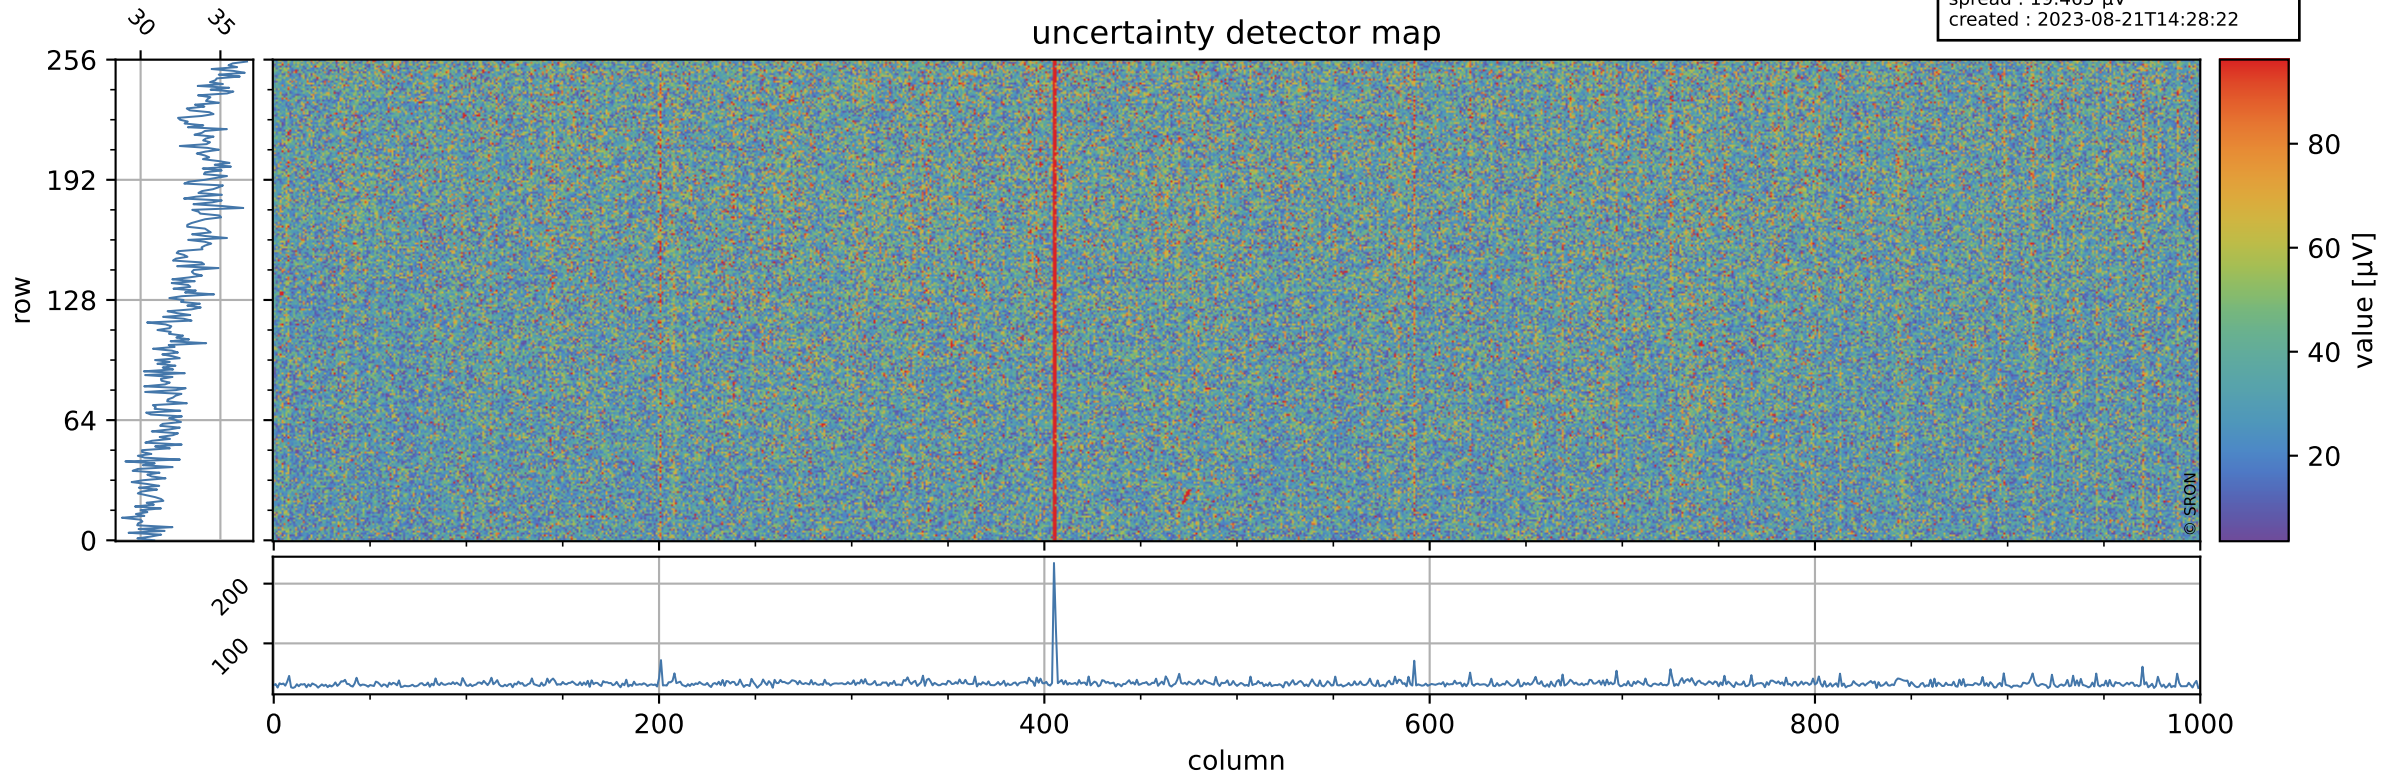

Tropomi SWIR offset (official)

orbits : 19 in [9187, 9232]
coverage : 2019-07-23 / 2019-07-26
median : 0.52592 V
spread : 0.035921 V
created : 2023-08-21T14:28:21

value detector map

Tropomi SWIR offset (official)

orbits : 19 in [9187, 9232]
coverage : 2019-07-23 / 2019-07-26
median : 33.258 μV
spread : 19.465 μV
created : 2023-08-21T14:28:22

Tropomi SWIR offset (official)

orbits : 19 in [9187, 9232]
coverage : 2019-07-23 / 2019-07-26
median : -0.10161 mV
spread : 0.35268 mV
created : 2023-08-21T14:28:22

value compared with SWIR offset CKD

Tropomi SWIR offset (official) ground-tracks of Sentinel-5P

orbits : 19 in [9187, 9232]
coverage : 2019-07-23 / 2019-07-26
created : 2023-08-21T14:28:22

Tropomi SWIR offset (official)

orbits : [2827, 9232]
coverage : 2018-04-30 / 2019-07-26
created : 2023-08-21T14:28:23

trend of detector median & temperatures