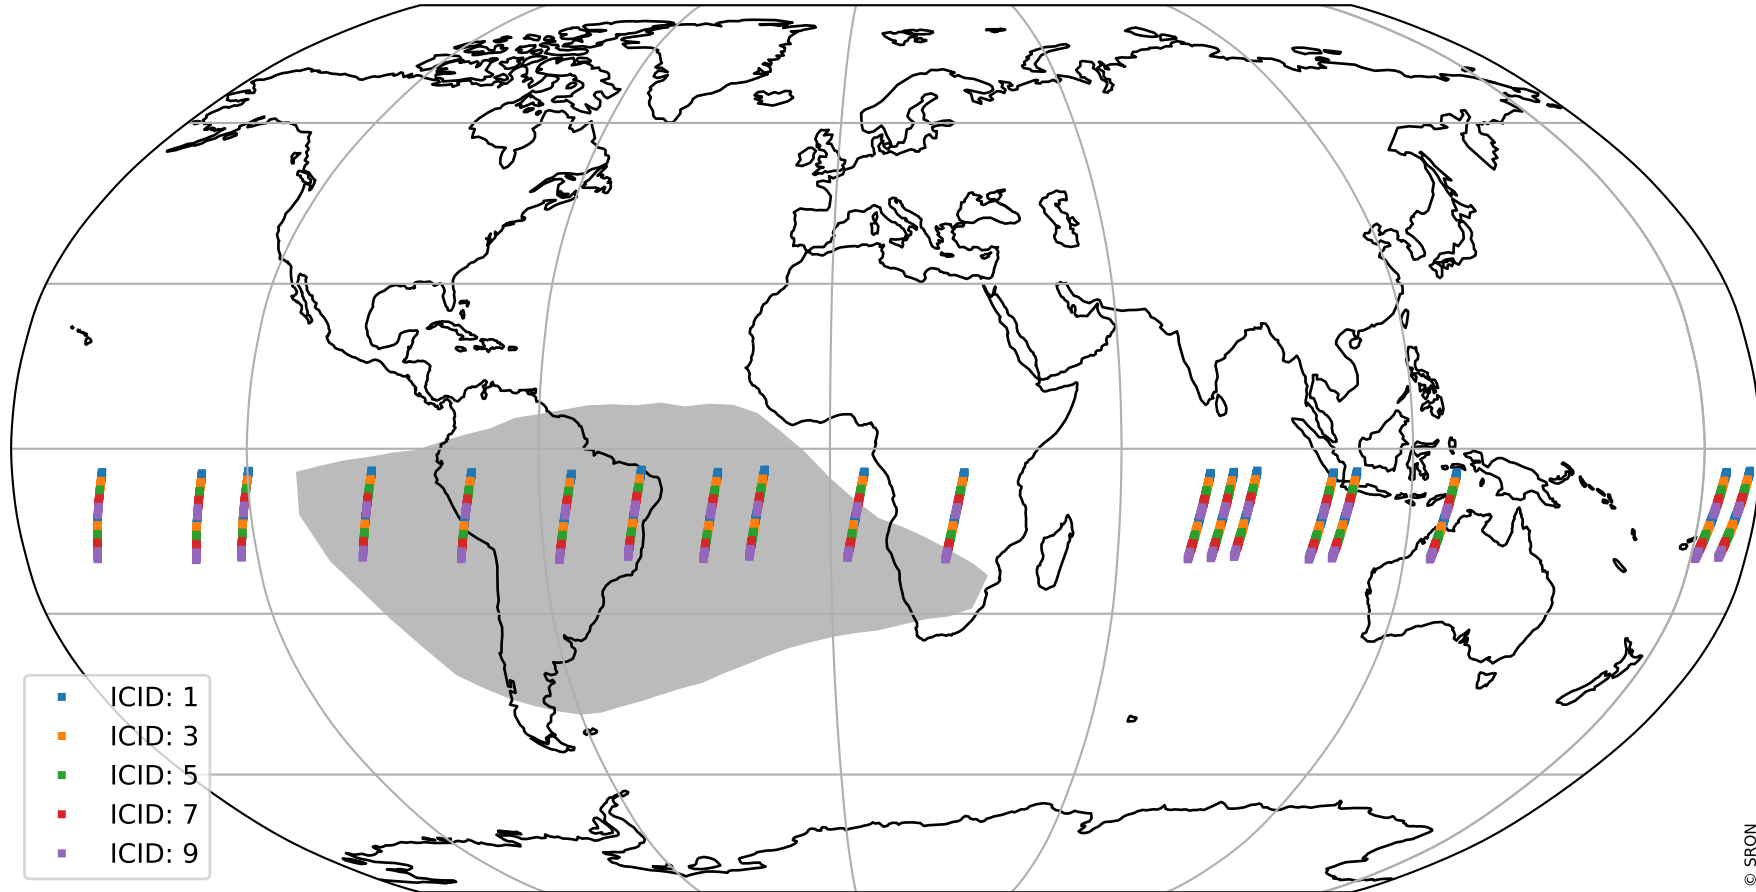

Tropomi SWIR offset (official)

orbits : 19 in [9187, 9232]
coverage : 2019-07-23 / 2019-07-26
median : 0.52592 V
spread : 0.035921 V
created : 2023-08-21T14:28:21

value detector map

Tropomi SWIR offset (official)

orbits : 19 in [9187, 9232]
coverage : 2019-07-23 / 2019-07-26
median : 33.258 μV
spread : 19.465 μV
created : 2023-08-21T14:28:22

Tropomi SWIR offset (official)

orbits : 19 in [9187, 9232]
coverage : 2019-07-23 / 2019-07-26
median : -0.10161 mV
spread : 0.35268 mV
created : 2023-08-21T14:28:22

value compared with SWIR offset CKD

Tropomi SWIR offset (official) ground-tracks of Sentinel-5P

orbits : 19 in [9187, 9232]
coverage : 2019-07-23 / 2019-07-26
created : 2023-08-21T14:28:22

Tropomi SWIR offset (official)

orbits : [2827, 9232]
coverage : 2018-04-30 / 2019-07-26
created : 2023-08-21T14:28:23

trend of detector median & temperatures