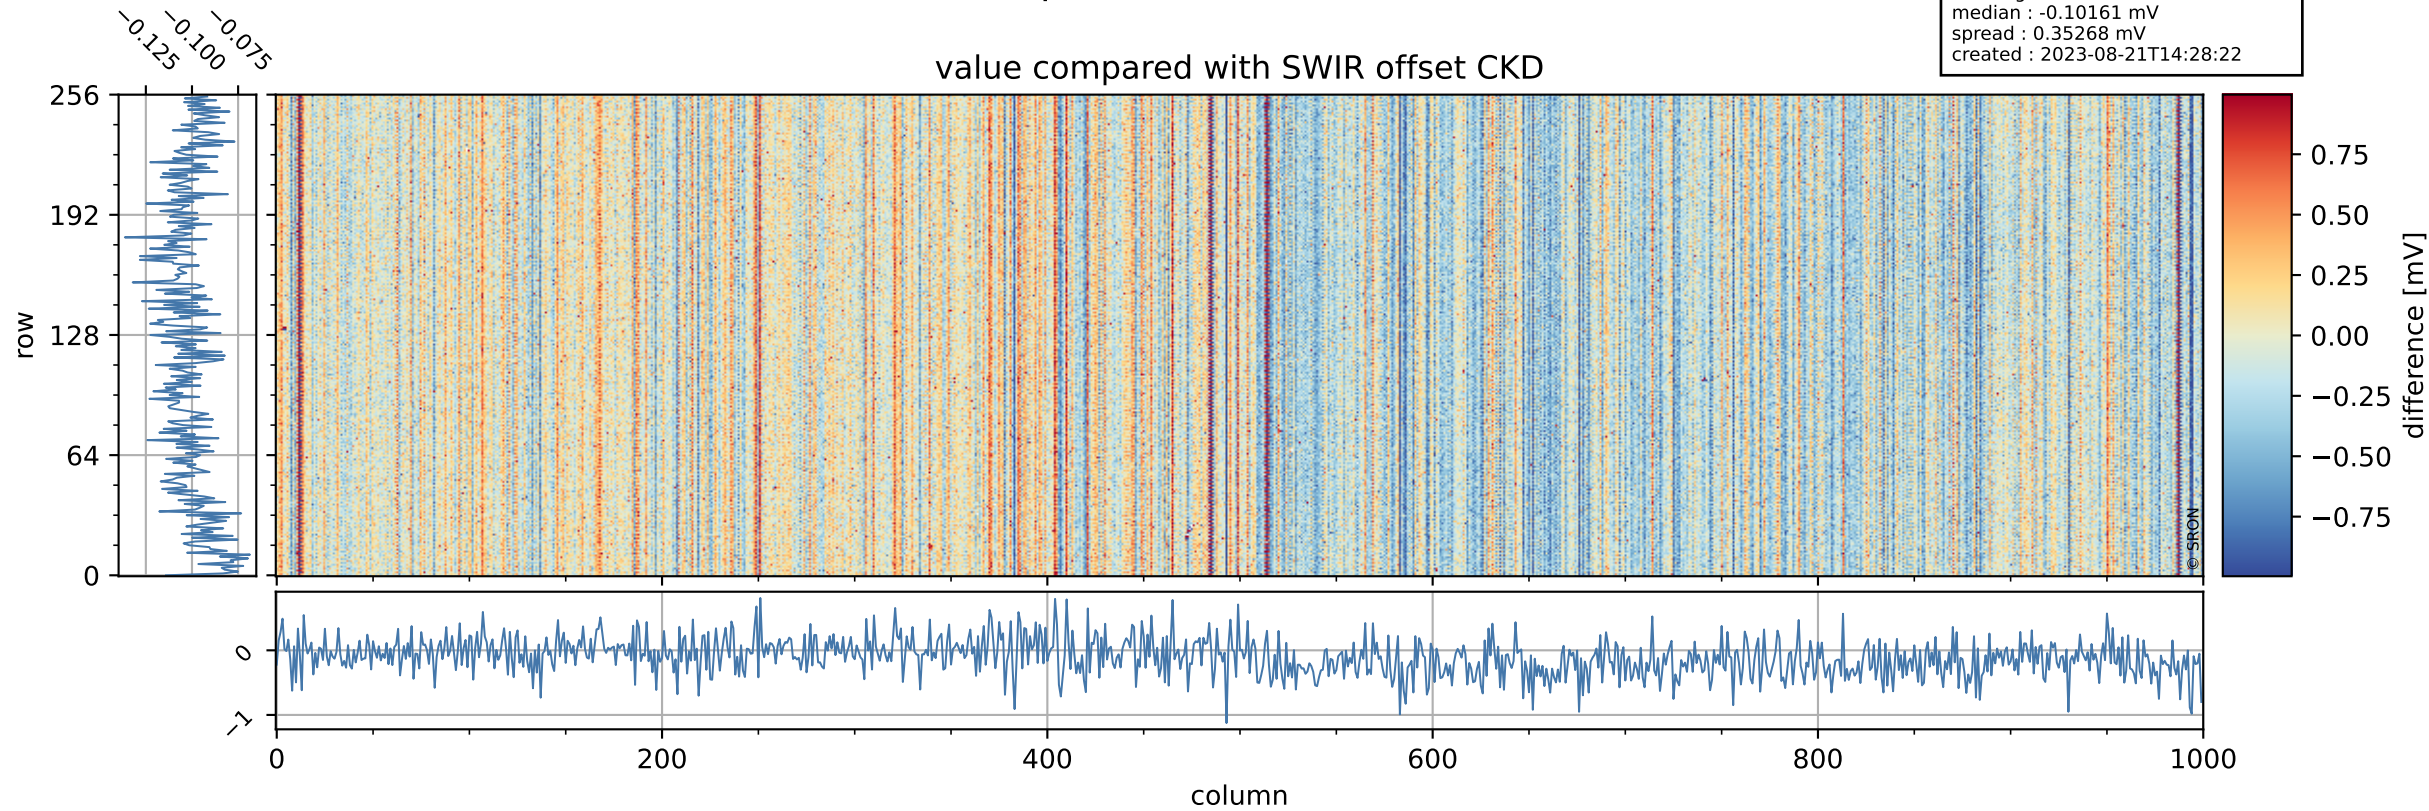

Tropomi SWIR offset (official)

orbits : 19 in [9187, 9232]
coverage : 2019-07-23 / 2019-07-26
median : 0.52592 V
spread : 0.035921 V
created : 2023-08-21T14:28:21

value detector map

Tropomi SWIR offset (official)

orbits : 19 in [9187, 9232]
coverage : 2019-07-23 / 2019-07-26
median : 33.258 μV
spread : 19.465 μV
created : 2023-08-21T14:28:22

Tropomi SWIR offset (official)

orbits : 19 in [9187, 9232]
coverage : 2019-07-23 / 2019-07-26
median : -0.10161 mV
spread : 0.35268 mV
created : 2023-08-21T14:28:22

value compared with SWIR offset CKD

Tropomi SWIR offset (official) ground-tracks of Sentinel-5P

orbits : 19 in [9187, 9232]
coverage : 2019-07-23 / 2019-07-26
created : 2023-08-21T14:28:22

Tropomi SWIR offset (official)

orbits : [2827, 9232]
coverage : 2018-04-30 / 2019-07-26
created : 2023-08-21T14:28:23

trend of detector median & temperatures