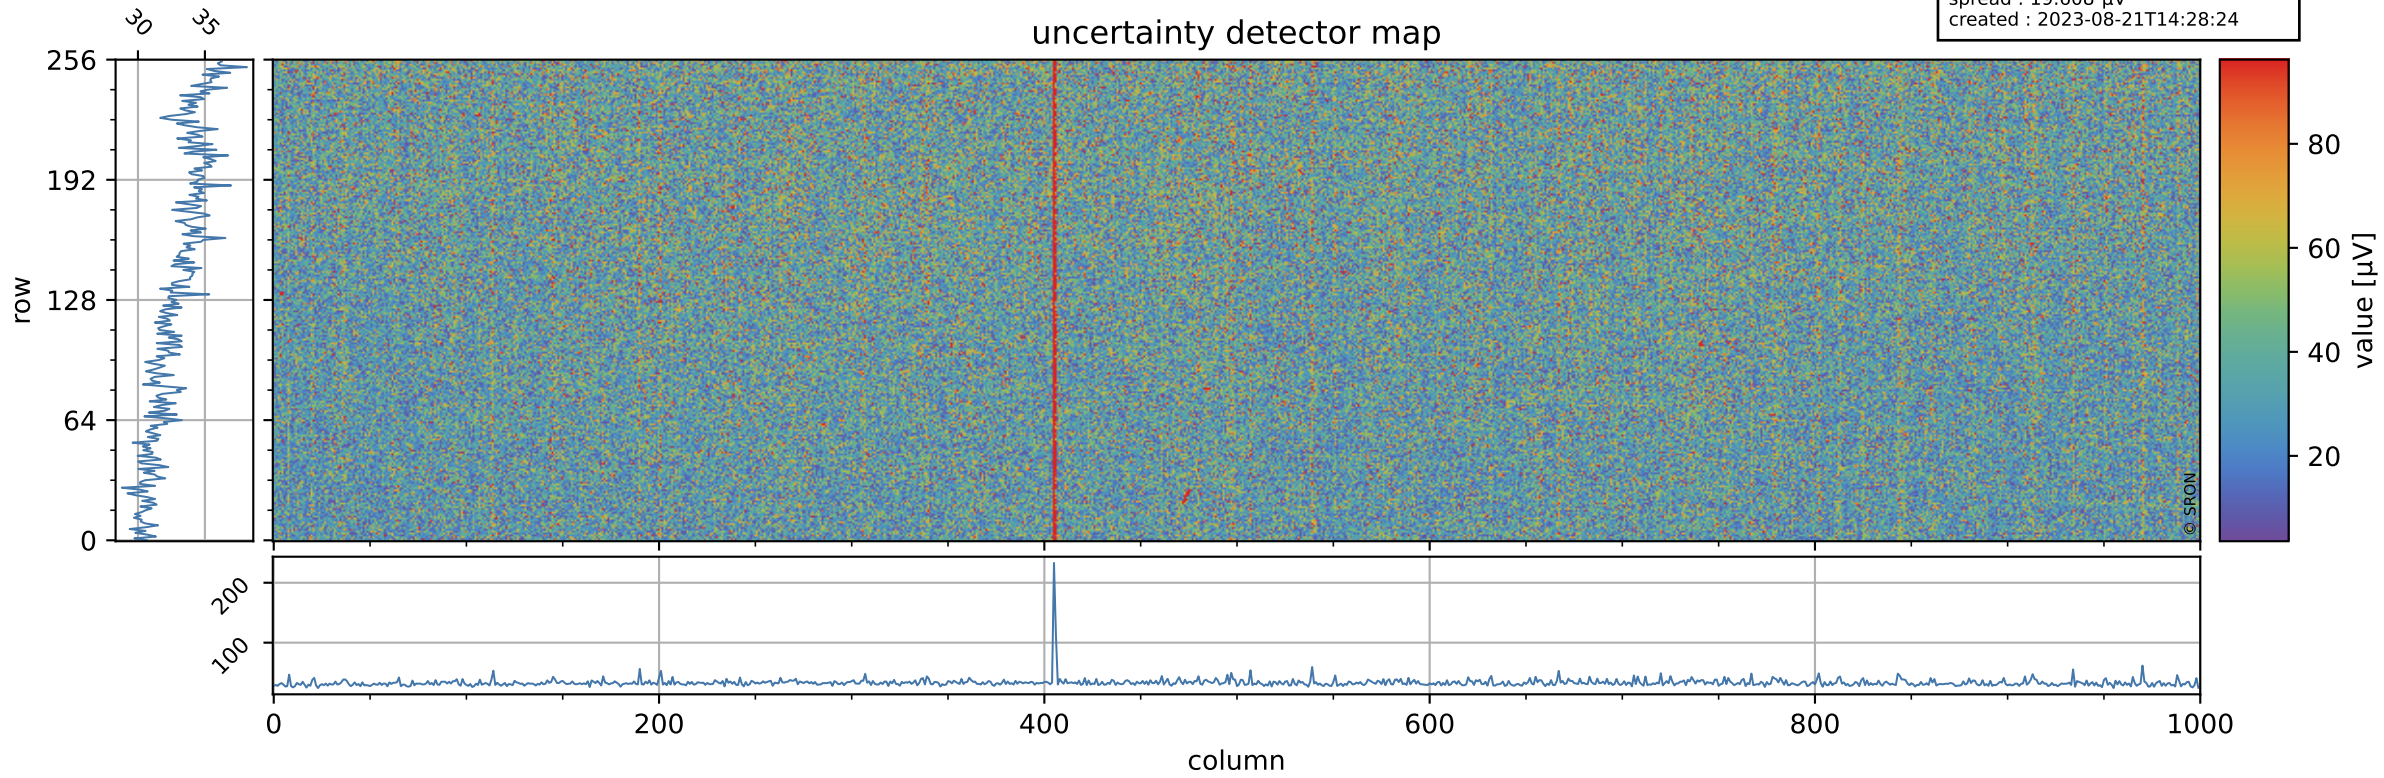

Tropomi SWIR offset (official)

orbits : 20 in [9202, 9247]
coverage : 2019-07-24 / 2019-07-27
median : 0.52593 V
spread : 0.03592 V
created : 2023-08-21T14:28:24

value detector map

Tropomi SWIR offset (official)

orbits : 20 in [9202, 9247]
coverage : 2019-07-24 / 2019-07-27
median : 33.435 μV
spread : 19.608 μV
created : 2023-08-21T14:28:24

Tropomi SWIR offset (official)

orbits : 20 in [9202, 9247]
coverage : 2019-07-24 / 2019-07-27
median : -0.093061 mV
spread : 0.34945 mV
created : 2023-08-21T14:28:25

value compared with SWIR offset CKD

Tropomi SWIR offset (official) ground-tracks of Sentinel-5P

orbits : 20 in [9202, 9247]
coverage : 2019-07-24 / 2019-07-27
created : 2023-08-21T14:28:25

Tropomi SWIR offset (official)

orbits : [2827, 9247]
coverage : 2018-04-30 / 2019-07-27
created : 2023-08-21T14:28:26

trend of detector median & temperatures