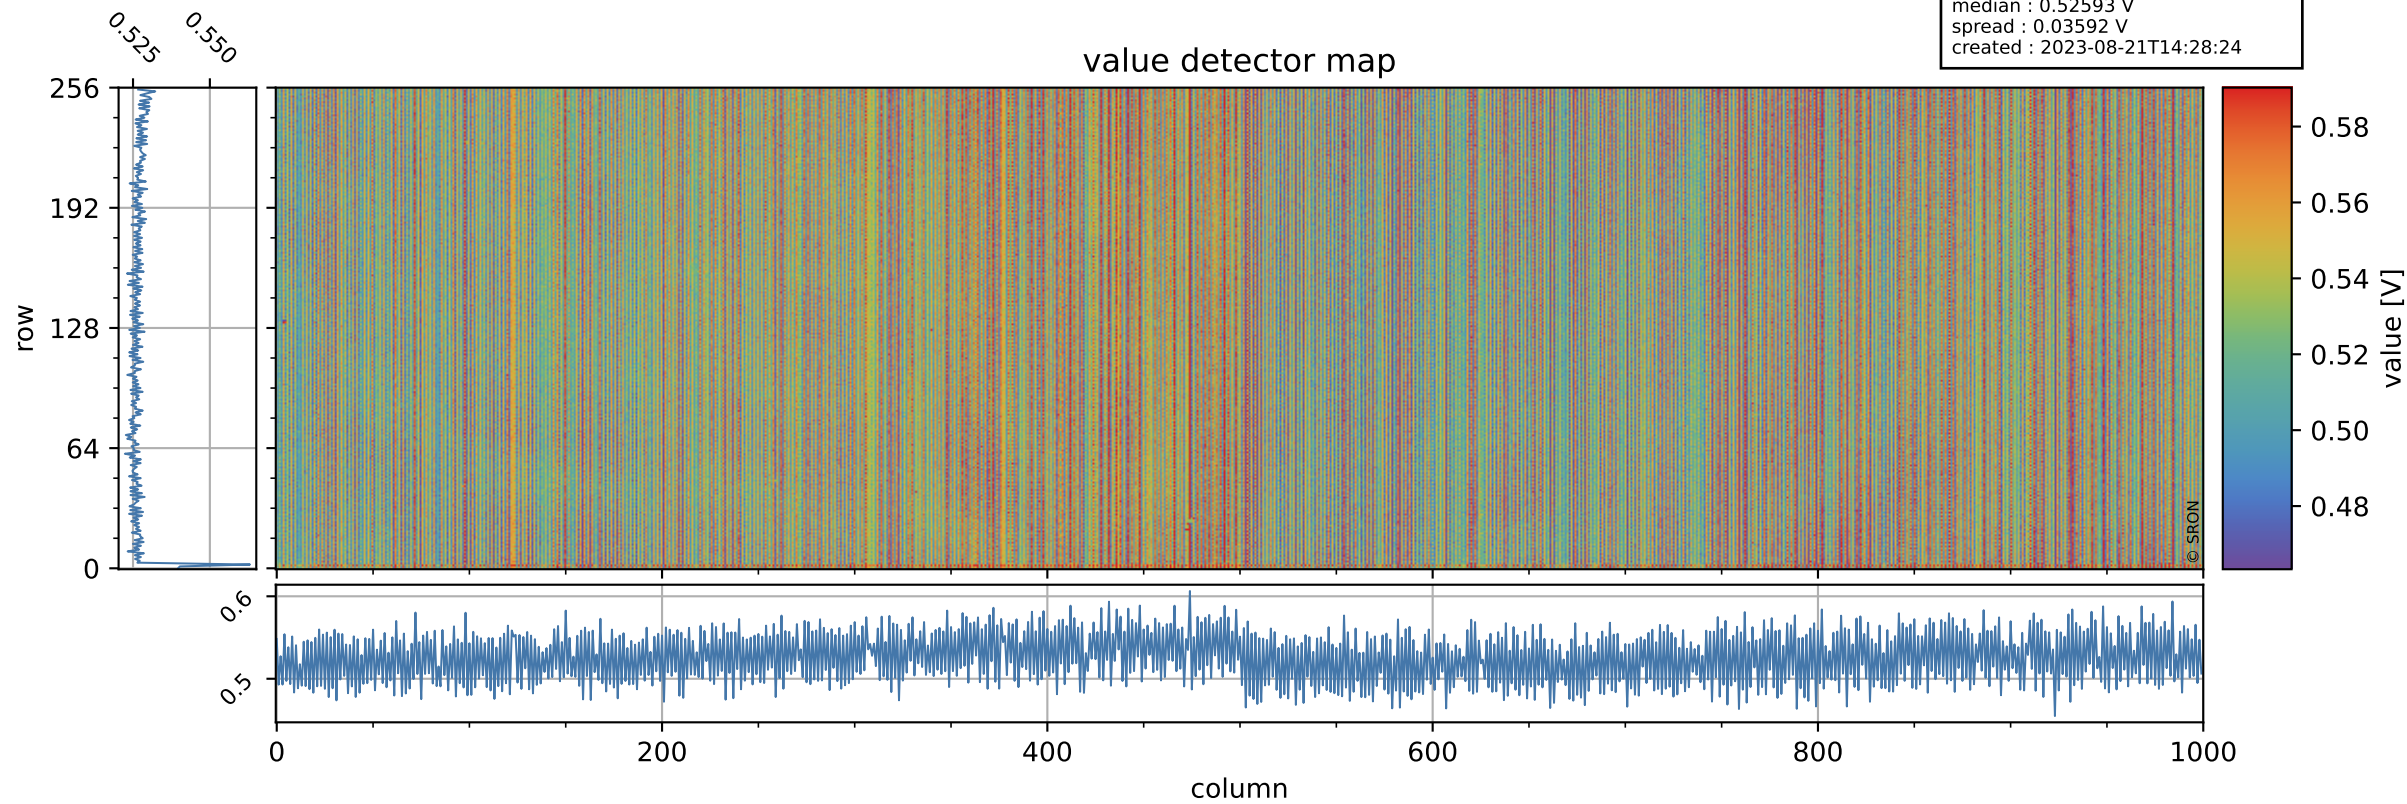

Tropomi SWIR offset (official)

orbits : 20 in [9202, 9247]
coverage : 2019-07-24 / 2019-07-27
median : 0.52593 V
spread : 0.03592 V
created : 2023-08-21T14:28:24

value detector map

Tropomi SWIR offset (official)

orbits : 20 in [9202, 9247]
coverage : 2019-07-24 / 2019-07-27
median : 33.435 μV
spread : 19.608 μV
created : 2023-08-21T14:28:24

Tropomi SWIR offset (official)

orbits : 20 in [9202, 9247]
coverage : 2019-07-24 / 2019-07-27
median : -0.093061 mV
spread : 0.34945 mV
created : 2023-08-21T14:28:25

value compared with SWIR offset CKD

Tropomi SWIR offset (official) ground-tracks of Sentinel-5P

orbits : 20 in [9202, 9247]
coverage : 2019-07-24 / 2019-07-27
created : 2023-08-21T14:28:25

Tropomi SWIR offset (official)

orbits : [2827, 9247]
coverage : 2018-04-30 / 2019-07-27
created : 2023-08-21T14:28:26

trend of detector median & temperatures