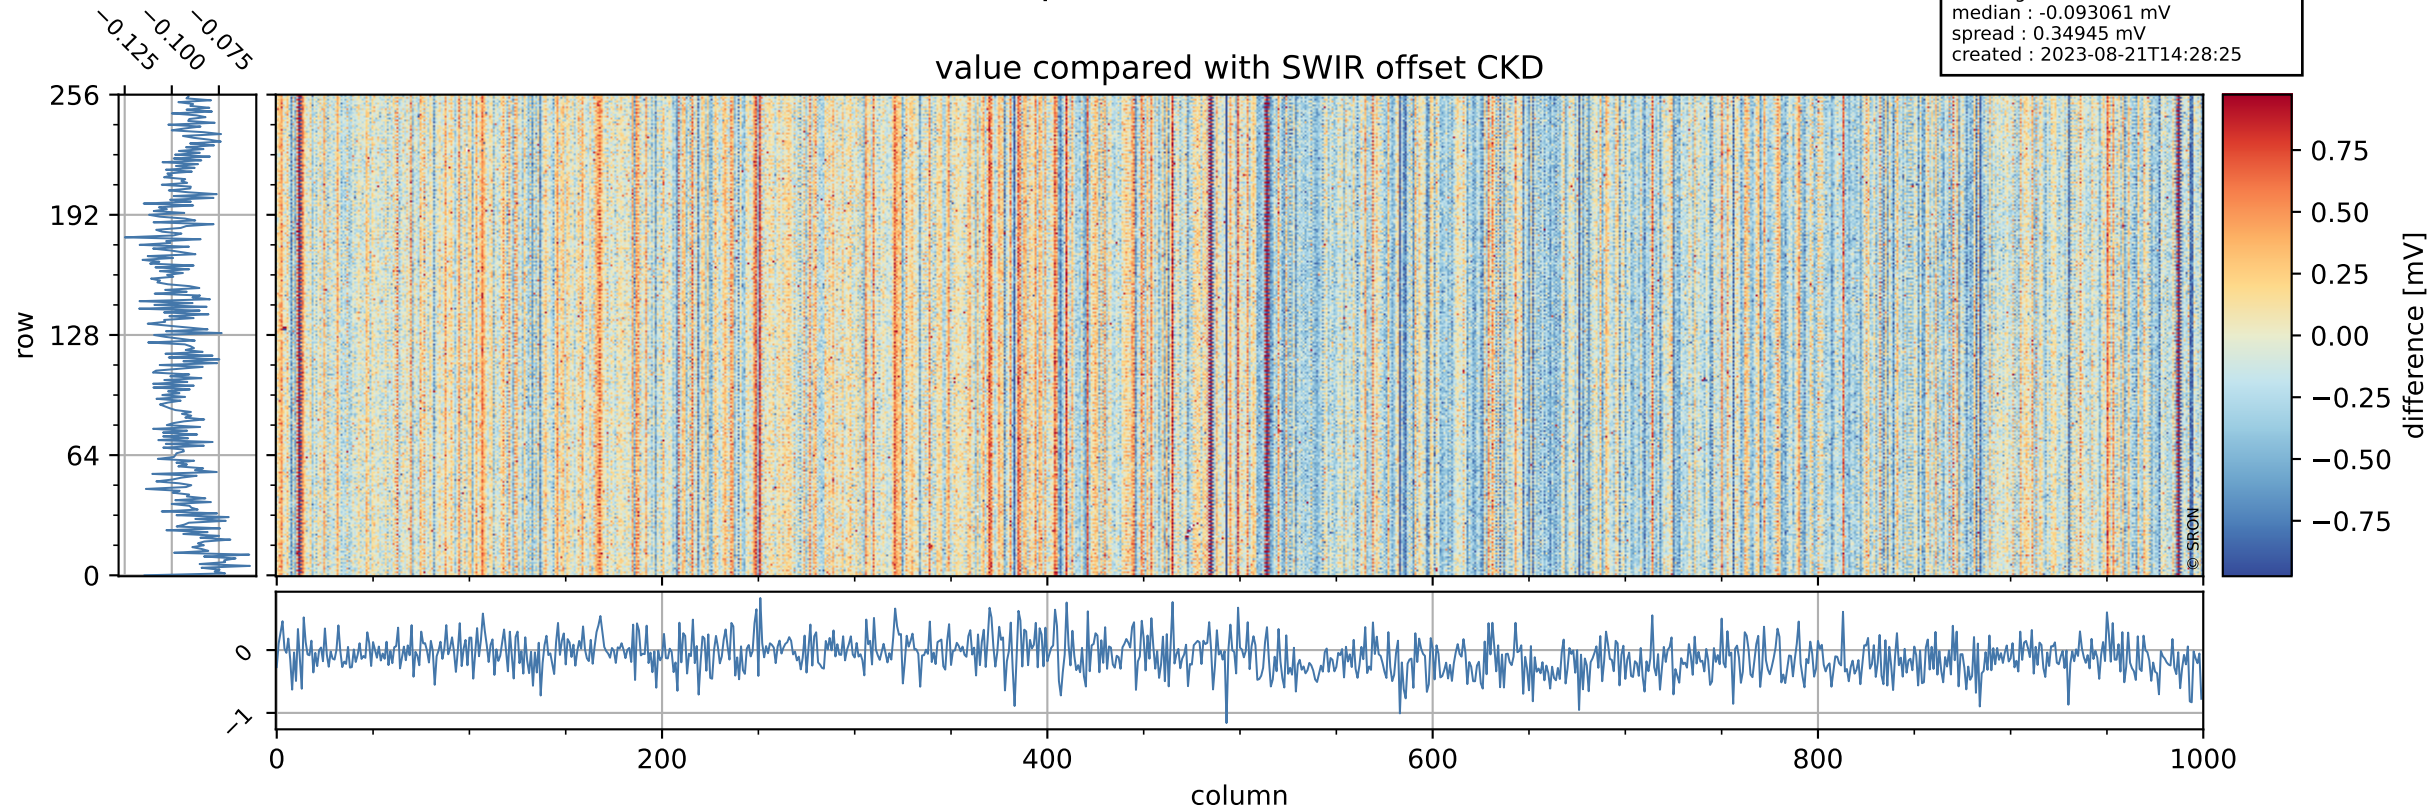

Tropomi SWIR offset (official)

orbits : 20 in [9202, 9247]
coverage : 2019-07-24 / 2019-07-27
median : 0.52593 V
spread : 0.03592 V
created : 2023-08-21T14:28:24

value detector map

Tropomi SWIR offset (official)

orbits : 20 in [9202, 9247]
coverage : 2019-07-24 / 2019-07-27
median : 33.435 μV
spread : 19.608 μV
created : 2023-08-21T14:28:24

Tropomi SWIR offset (official)

orbits : 20 in [9202, 9247]
coverage : 2019-07-24 / 2019-07-27
median : -0.093061 mV
spread : 0.34945 mV
created : 2023-08-21T14:28:25

value compared with SWIR offset CKD

Tropomi SWIR offset (official) ground-tracks of Sentinel-5P

orbits : 20 in [9202, 9247]
coverage : 2019-07-24 / 2019-07-27
created : 2023-08-21T14:28:25

Tropomi SWIR offset (official)

orbits : [2827, 9247]
coverage : 2018-04-30 / 2019-07-27
created : 2023-08-21T14:28:26

trend of detector median & temperatures