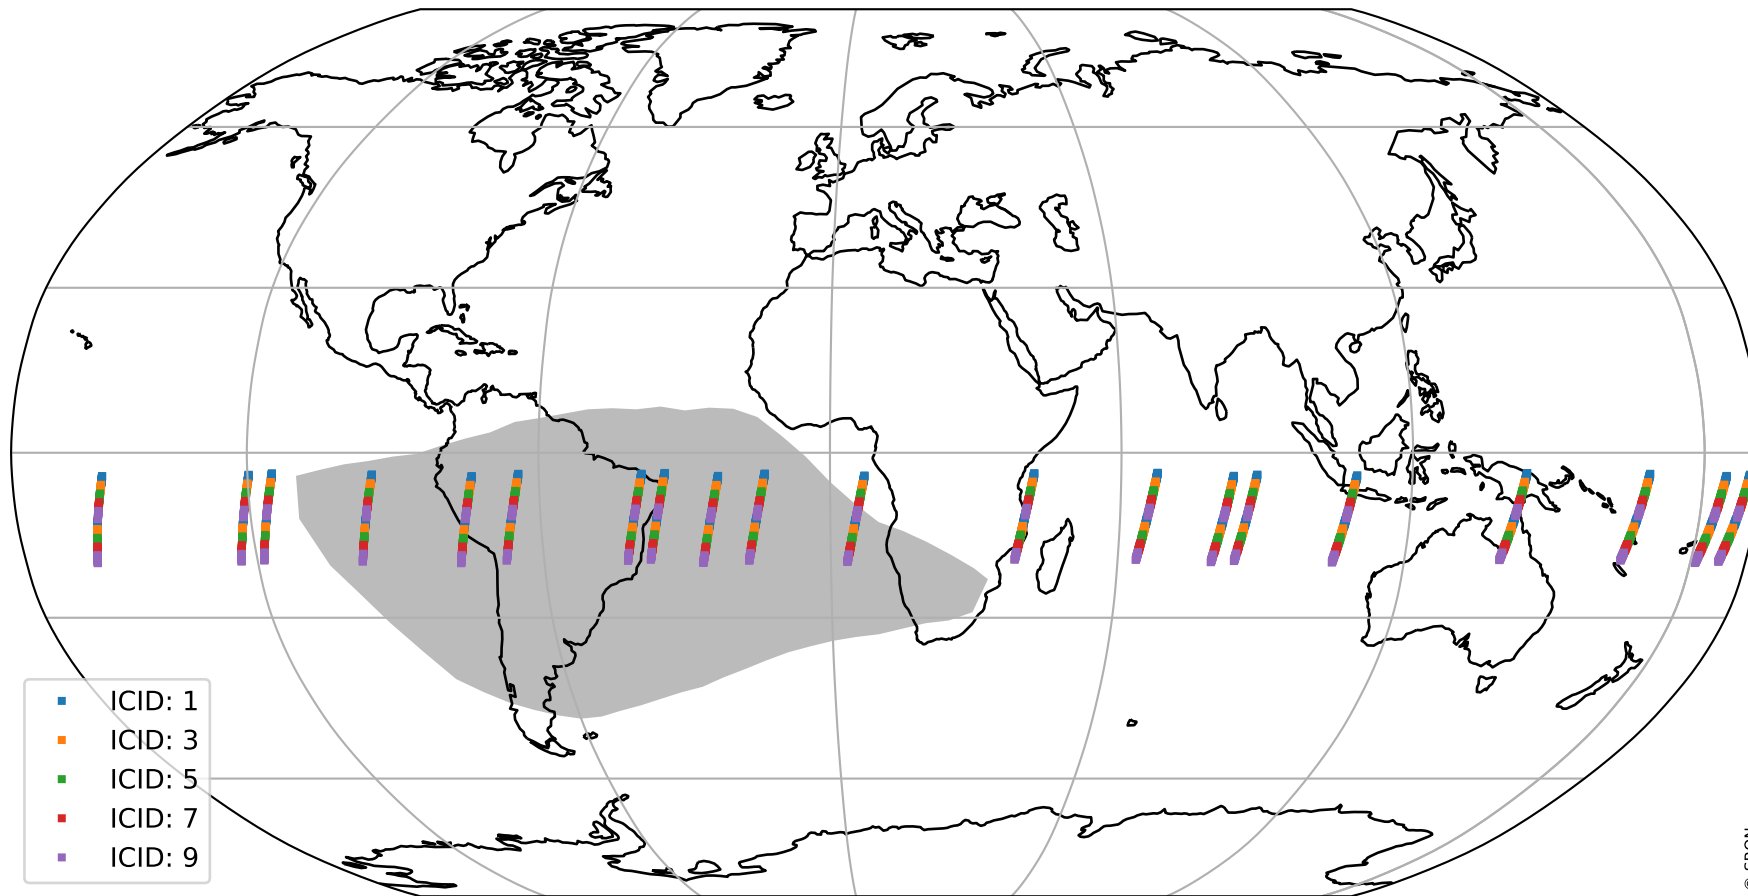

Tropomi SWIR offset (official)

orbits : 20 in [9202, 9247]
coverage : 2019-07-24 / 2019-07-27
median : 0.52593 V
spread : 0.03592 V
created : 2023-08-21T14:28:24

value detector map

Tropomi SWIR offset (official)

orbits : 20 in [9202, 9247]
coverage : 2019-07-24 / 2019-07-27
median : 33.435 μV
spread : 19.608 μV
created : 2023-08-21T14:28:24

Tropomi SWIR offset (official)

orbits : 20 in [9202, 9247]
coverage : 2019-07-24 / 2019-07-27
median : -0.093061 mV
spread : 0.34945 mV
created : 2023-08-21T14:28:25

value compared with SWIR offset CKD

Tropomi SWIR offset (official) ground-tracks of Sentinel-5P

orbits : 20 in [9202, 9247]
coverage : 2019-07-24 / 2019-07-27
created : 2023-08-21T14:28:25

Tropomi SWIR offset (official)

orbits : [2827, 9247]
coverage : 2018-04-30 / 2019-07-27
created : 2023-08-21T14:28:26

trend of detector median & temperatures