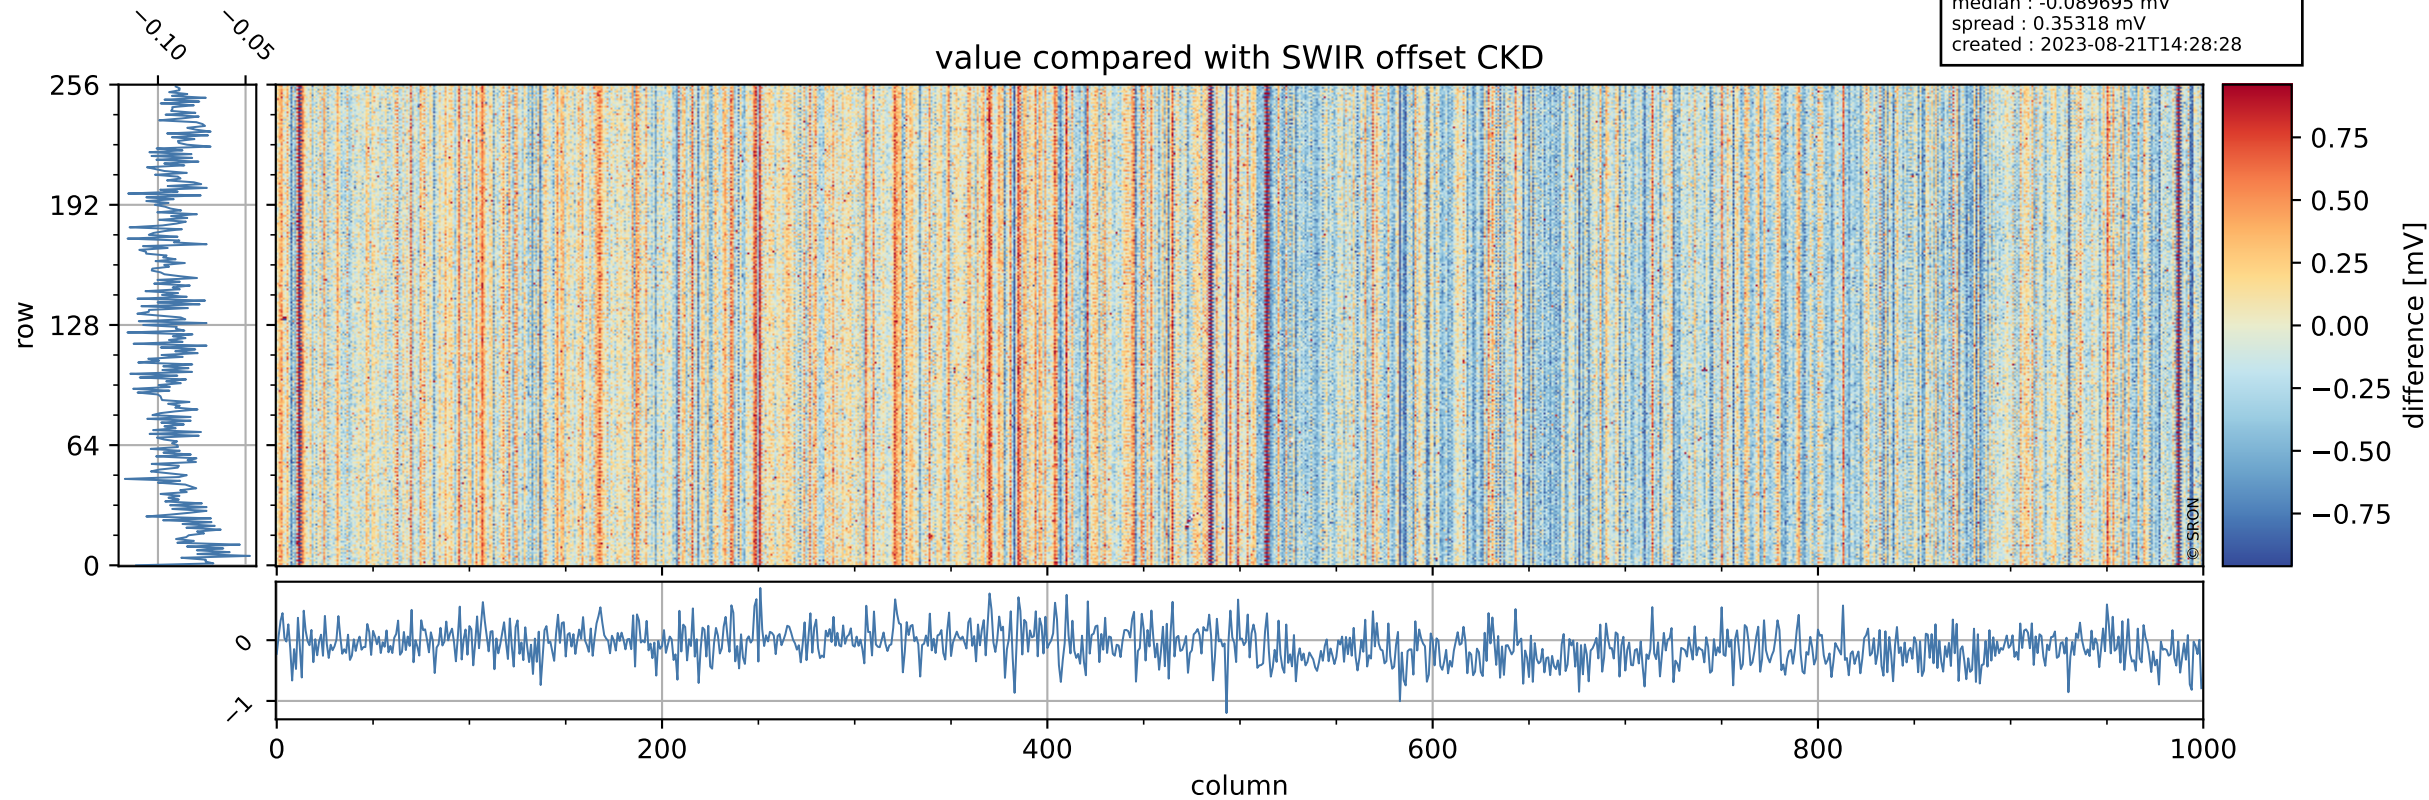

Tropomi SWIR offset (official)

orbits : 19 in [9217, 9262]
coverage : 2019-07-25 / 2019-07-28
median : 0.52593 V
spread : 0.03592 V
created : 2023-08-21T14:28:27

value detector map

Tropomi SWIR offset (official)

orbits : 19 in [9217, 9262]
coverage : 2019-07-25 / 2019-07-28
median : 34.252 μV
spread : 20.181 μV
created : 2023-08-21T14:28:27

Tropomi SWIR offset (official)

orbits : 19 in [9217, 9262]
coverage : 2019-07-25 / 2019-07-28
median : -0.089695 mV
spread : 0.35318 mV
created : 2023-08-21T14:28:28

value compared with SWIR offset CKD

Tropomi SWIR offset (official) ground-tracks of Sentinel-5P

orbits : 19 in [9217, 9262]
coverage : 2019-07-25 / 2019-07-28
created : 2023-08-21T14:28:28

Tropomi SWIR offset (official)

orbits : [2827, 9262]
coverage : 2018-04-30 / 2019-07-28
created : 2023-08-21T14:28:29

trend of detector median & temperatures