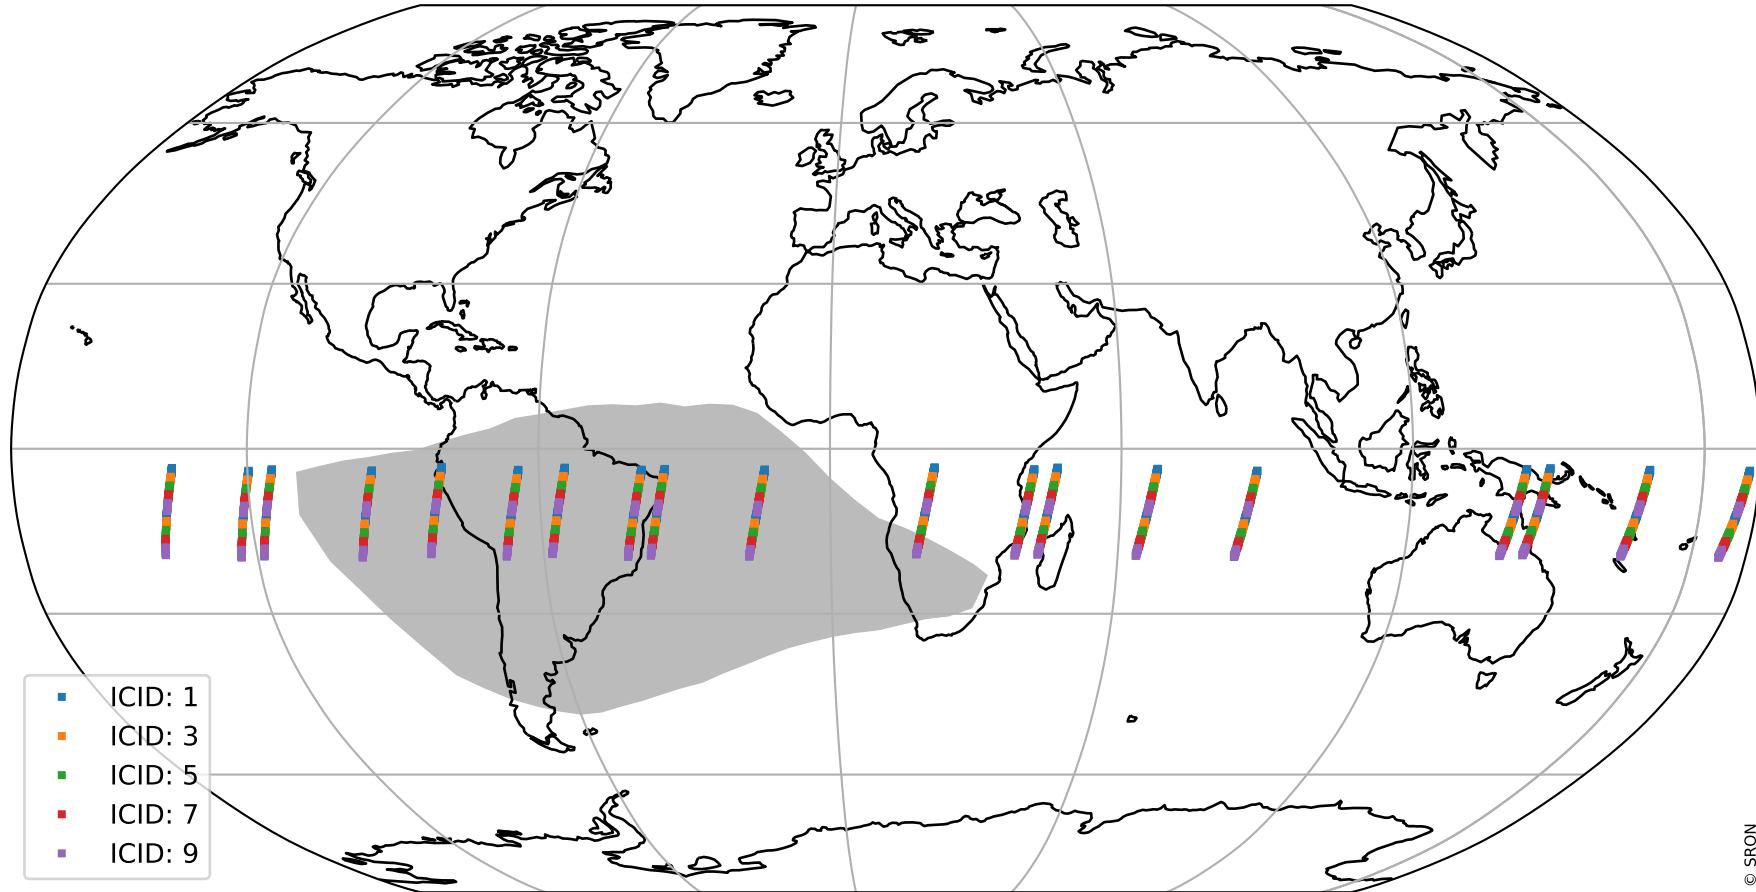

Tropomi SWIR offset (official)

orbits : 19 in [9217, 9262]
coverage : 2019-07-25 / 2019-07-28
median : 0.52593 V
spread : 0.03592 V
created : 2023-08-21T14:28:27

value detector map

Tropomi SWIR offset (official)

orbits : 19 in [9217, 9262]
coverage : 2019-07-25 / 2019-07-28
median : 34.252 μV
spread : 20.181 μV
created : 2023-08-21T14:28:27

Tropomi SWIR offset (official)

orbits : 19 in [9217, 9262]
coverage : 2019-07-25 / 2019-07-28
median : -0.089695 mV
spread : 0.35318 mV
created : 2023-08-21T14:28:28

value compared with SWIR offset CKD

Tropomi SWIR offset (official) ground-tracks of Sentinel-5P

orbits : 19 in [9217, 9262]
coverage : 2019-07-25 / 2019-07-28
created : 2023-08-21T14:28:28

Tropomi SWIR offset (official)

orbits : [2827, 9262]
coverage : 2018-04-30 / 2019-07-28
created : 2023-08-21T14:28:29

trend of detector median & temperatures