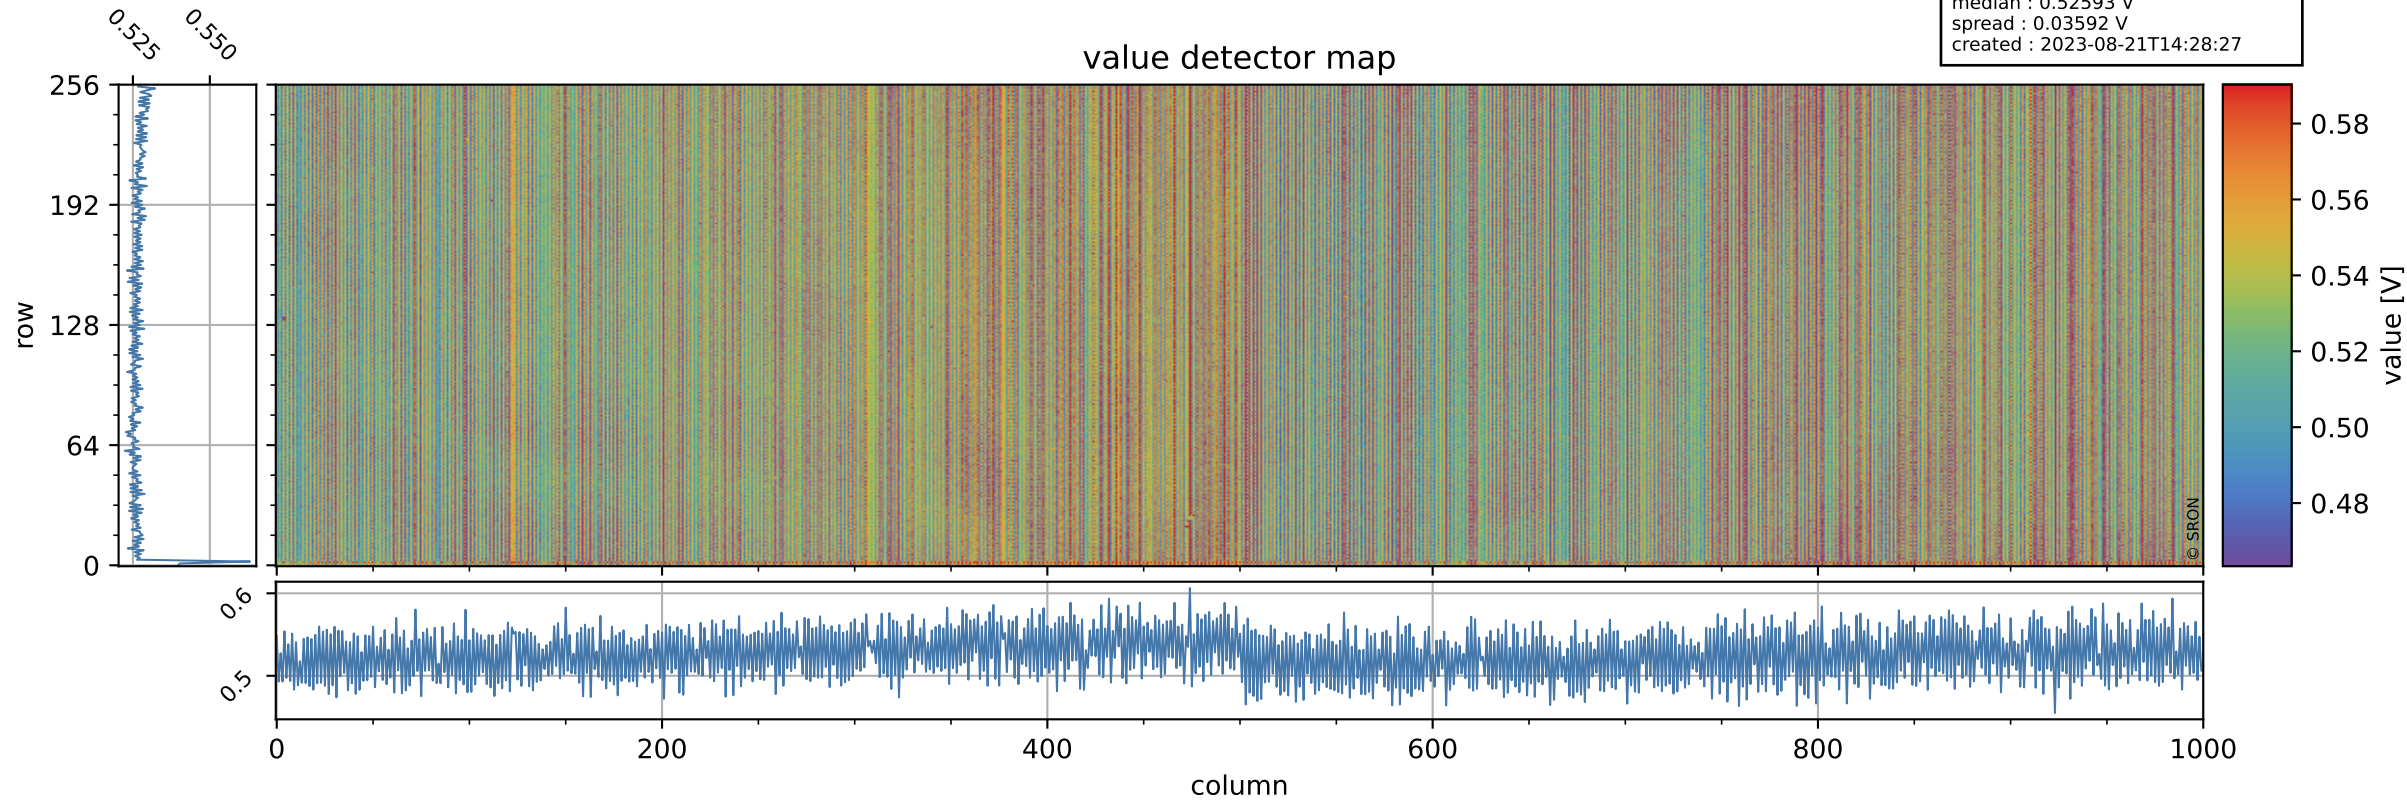

Tropomi SWIR offset (official)

orbits : 19 in [9217, 9262]
coverage : 2019-07-25 / 2019-07-28
median : 0.52593 V
spread : 0.03592 V
created : 2023-08-21T14:28:27

value detector map

Tropomi SWIR offset (official)

orbits : 19 in [9217, 9262]
coverage : 2019-07-25 / 2019-07-28
median : 34.252 μV
spread : 20.181 μV
created : 2023-08-21T14:28:27

Tropomi SWIR offset (official)

orbits : 19 in [9217, 9262]
coverage : 2019-07-25 / 2019-07-28
median : -0.089695 mV
spread : 0.35318 mV
created : 2023-08-21T14:28:28

value compared with SWIR offset CKD

Tropomi SWIR offset (official) ground-tracks of Sentinel-5P

orbits : 19 in [9217, 9262]
coverage : 2019-07-25 / 2019-07-28
created : 2023-08-21T14:28:28

Tropomi SWIR offset (official)

orbits : [2827, 9262]
coverage : 2018-04-30 / 2019-07-28
created : 2023-08-21T14:28:29

trend of detector median & temperatures