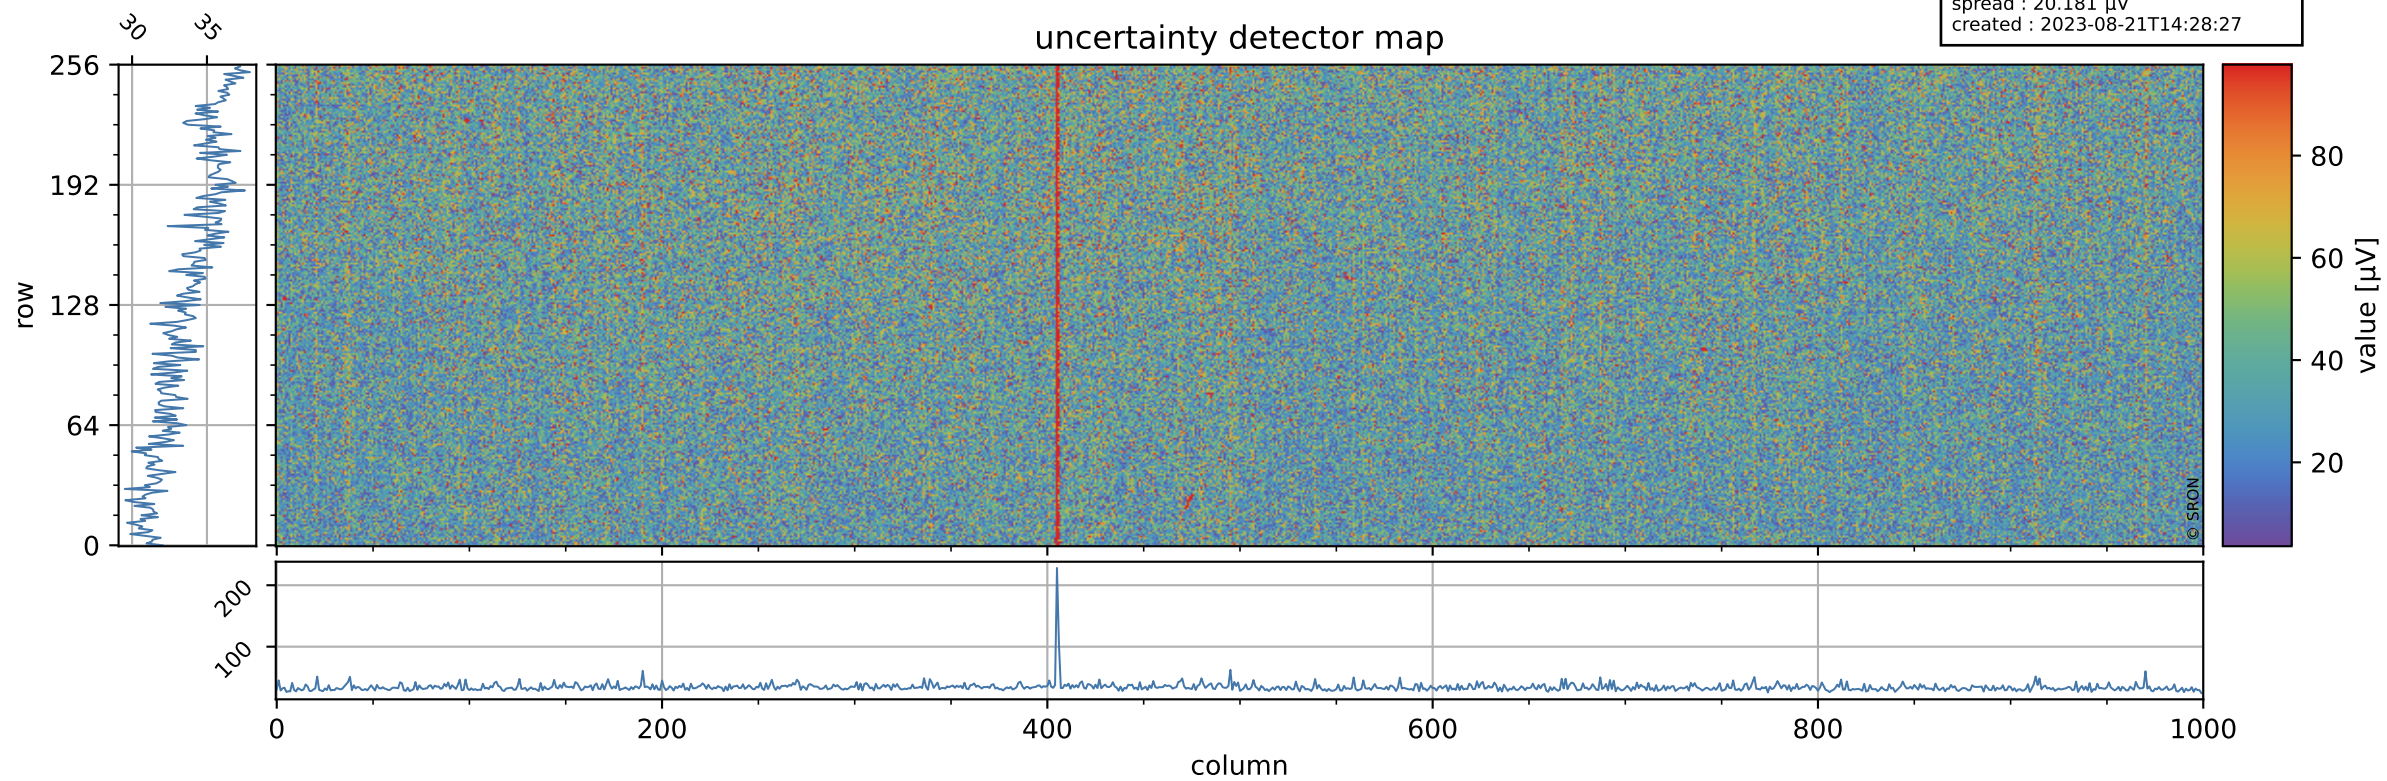

Tropomi SWIR offset (official)

orbits : 19 in [9217, 9262]
coverage : 2019-07-25 / 2019-07-28
median : 0.52593 V
spread : 0.03592 V
created : 2023-08-21T14:28:27

value detector map

Tropomi SWIR offset (official)

orbits : 19 in [9217, 9262]
coverage : 2019-07-25 / 2019-07-28
median : 34.252 μV
spread : 20.181 μV
created : 2023-08-21T14:28:27

Tropomi SWIR offset (official)

orbits : 19 in [9217, 9262]
coverage : 2019-07-25 / 2019-07-28
median : -0.089695 mV
spread : 0.35318 mV
created : 2023-08-21T14:28:28

value compared with SWIR offset CKD

Tropomi SWIR offset (official) ground-tracks of Sentinel-5P

orbits : 19 in [9217, 9262]
coverage : 2019-07-25 / 2019-07-28
created : 2023-08-21T14:28:28

Tropomi SWIR offset (official)

orbits : [2827, 9262]
coverage : 2018-04-30 / 2019-07-28
created : 2023-08-21T14:28:29

trend of detector median & temperatures