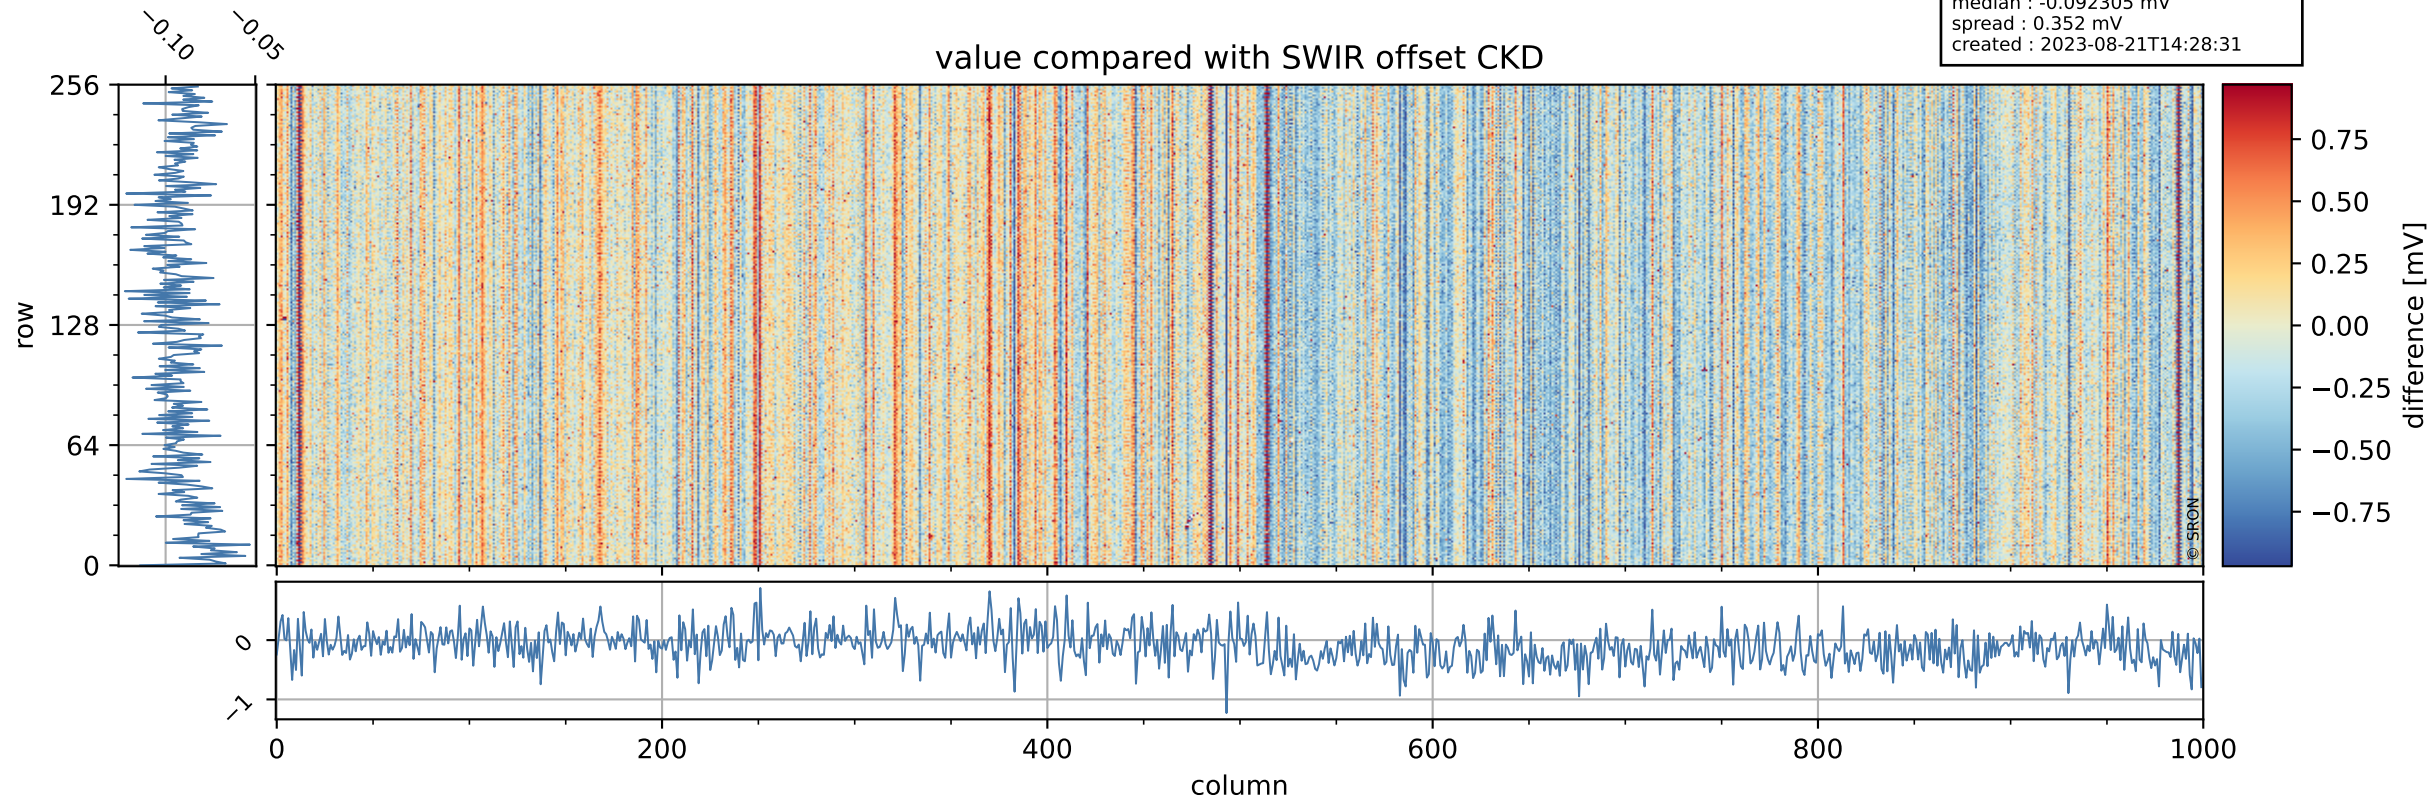

Tropomi SWIR offset (official)

orbits : 20 in [9232, 9277]
coverage : 2019-07-26 / 2019-07-29
median : 0.52593 V
spread : 0.035921 V
created : 2023-08-21T14:28:30

value detector map

Tropomi SWIR offset (official)

orbits : 20 in [9232, 9277]
coverage : 2019-07-26 / 2019-07-29
median : 33.262 μV
spread : 19.817 μV
created : 2023-08-21T14:28:30

Tropomi SWIR offset (official)

orbits : 20 in [9232, 9277]
coverage : 2019-07-26 / 2019-07-29
median : -0.092305 mV
spread : 0.352 mV
created : 2023-08-21T14:28:31

value compared with SWIR offset CKD

Tropomi SWIR offset (official) ground-tracks of Sentinel-5P

orbits : 20 in [9232, 9277]
coverage : 2019-07-26 / 2019-07-29
created : 2023-08-21T14:28:31

Tropomi SWIR offset (official)

orbits : [2827, 9277]
coverage : 2018-04-30 / 2019-07-29
created : 2023-08-21T14:28:31

trend of detector median & temperatures