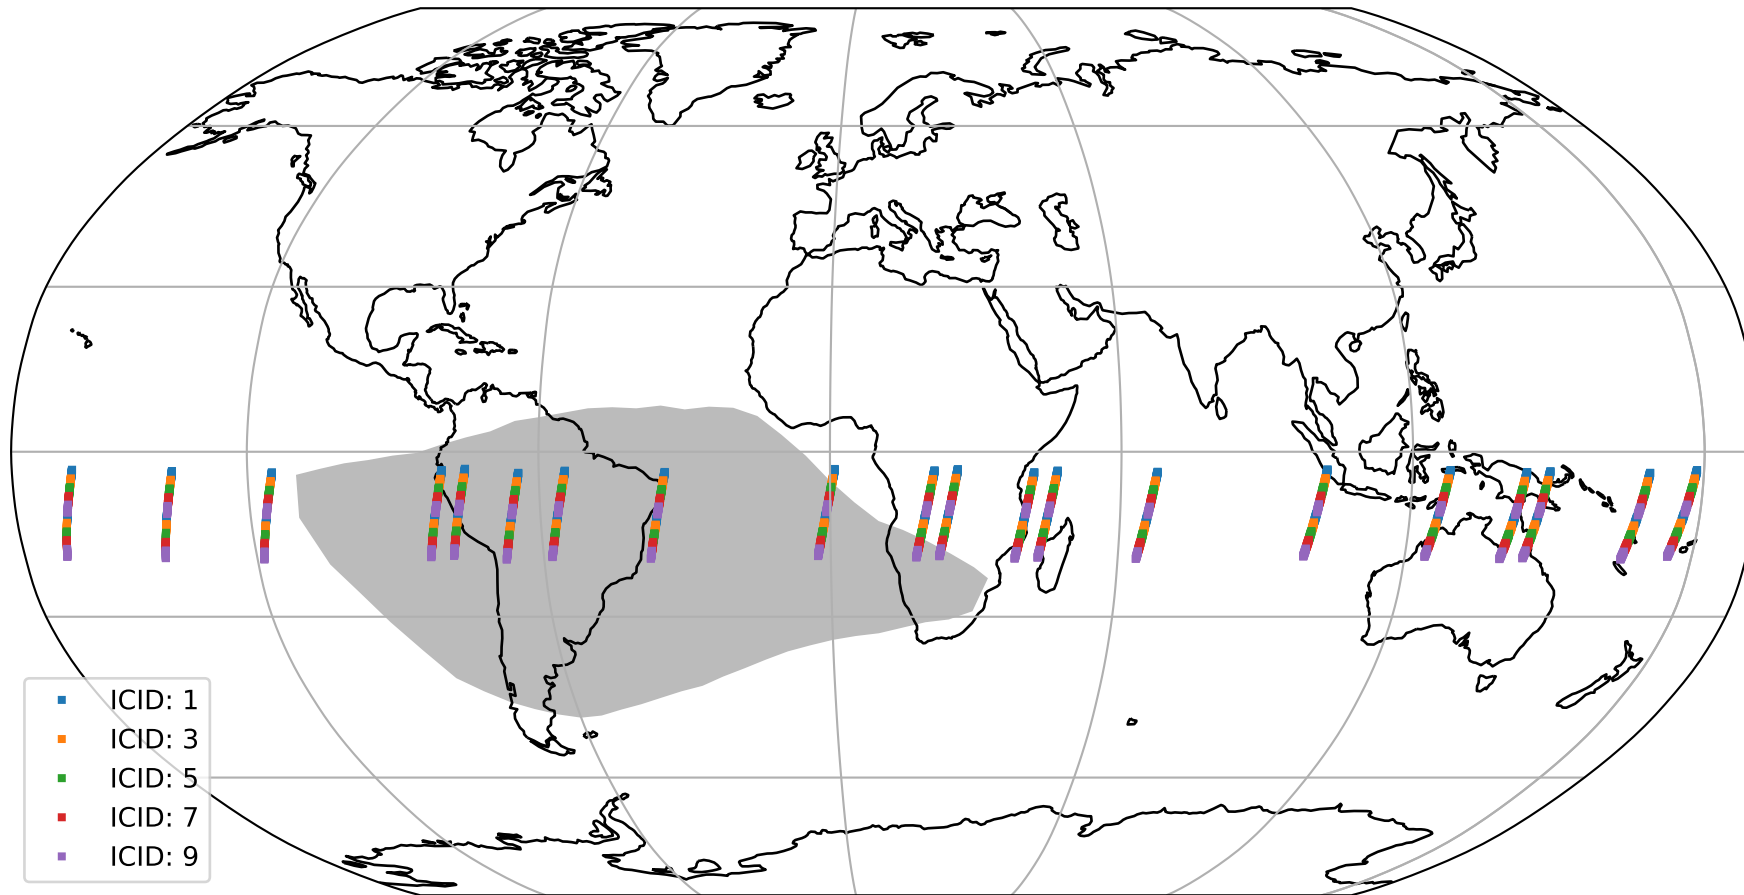

Tropomi SWIR offset (official)

orbits : 20 in [9232, 9277]
coverage : 2019-07-26 / 2019-07-29
median : 0.52593 V
spread : 0.035921 V
created : 2023-08-21T14:28:30

value detector map

Tropomi SWIR offset (official)

orbits : 20 in [9232, 9277]
coverage : 2019-07-26 / 2019-07-29
median : 33.262 μV
spread : 19.817 μV
created : 2023-08-21T14:28:30

Tropomi SWIR offset (official)

orbits : 20 in [9232, 9277]
coverage : 2019-07-26 / 2019-07-29
median : -0.092305 mV
spread : 0.352 mV
created : 2023-08-21T14:28:31

value compared with SWIR offset CKD

Tropomi SWIR offset (official) ground-tracks of Sentinel-5P

orbits : 20 in [9232, 9277]
coverage : 2019-07-26 / 2019-07-29
created : 2023-08-21T14:28:31

Tropomi SWIR offset (official)

orbits : [2827, 9277]
coverage : 2018-04-30 / 2019-07-29
created : 2023-08-21T14:28:31

trend of detector median & temperatures