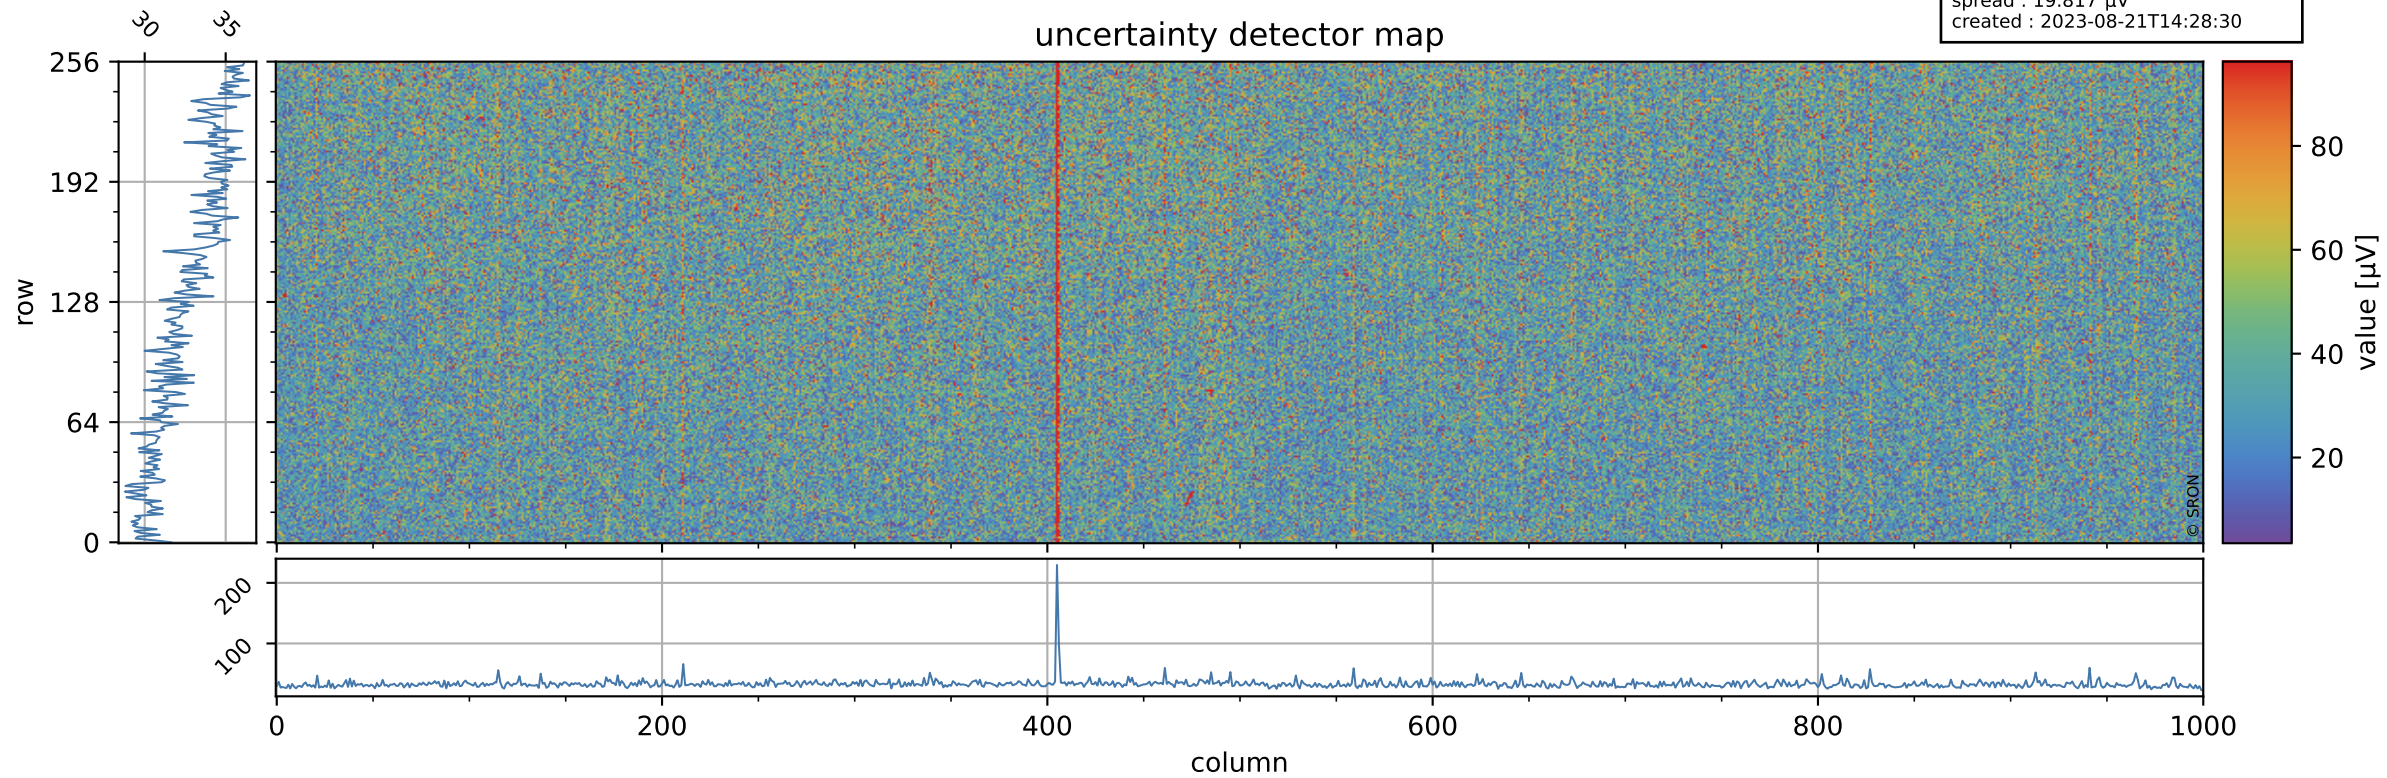

Tropomi SWIR offset (official)

orbits : 20 in [9232, 9277]
coverage : 2019-07-26 / 2019-07-29
median : 0.52593 V
spread : 0.035921 V
created : 2023-08-21T14:28:30

value detector map

Tropomi SWIR offset (official)

orbits : 20 in [9232, 9277]
coverage : 2019-07-26 / 2019-07-29
median : 33.262 μV
spread : 19.817 μV
created : 2023-08-21T14:28:30

Tropomi SWIR offset (official)

orbits : 20 in [9232, 9277]
coverage : 2019-07-26 / 2019-07-29
median : -0.092305 mV
spread : 0.352 mV
created : 2023-08-21T14:28:31

value compared with SWIR offset CKD

Tropomi SWIR offset (official) ground-tracks of Sentinel-5P

orbits : 20 in [9232, 9277]
coverage : 2019-07-26 / 2019-07-29
created : 2023-08-21T14:28:31

Tropomi SWIR offset (official)

orbits : [2827, 9277]
coverage : 2018-04-30 / 2019-07-29
created : 2023-08-21T14:28:31

trend of detector median & temperatures