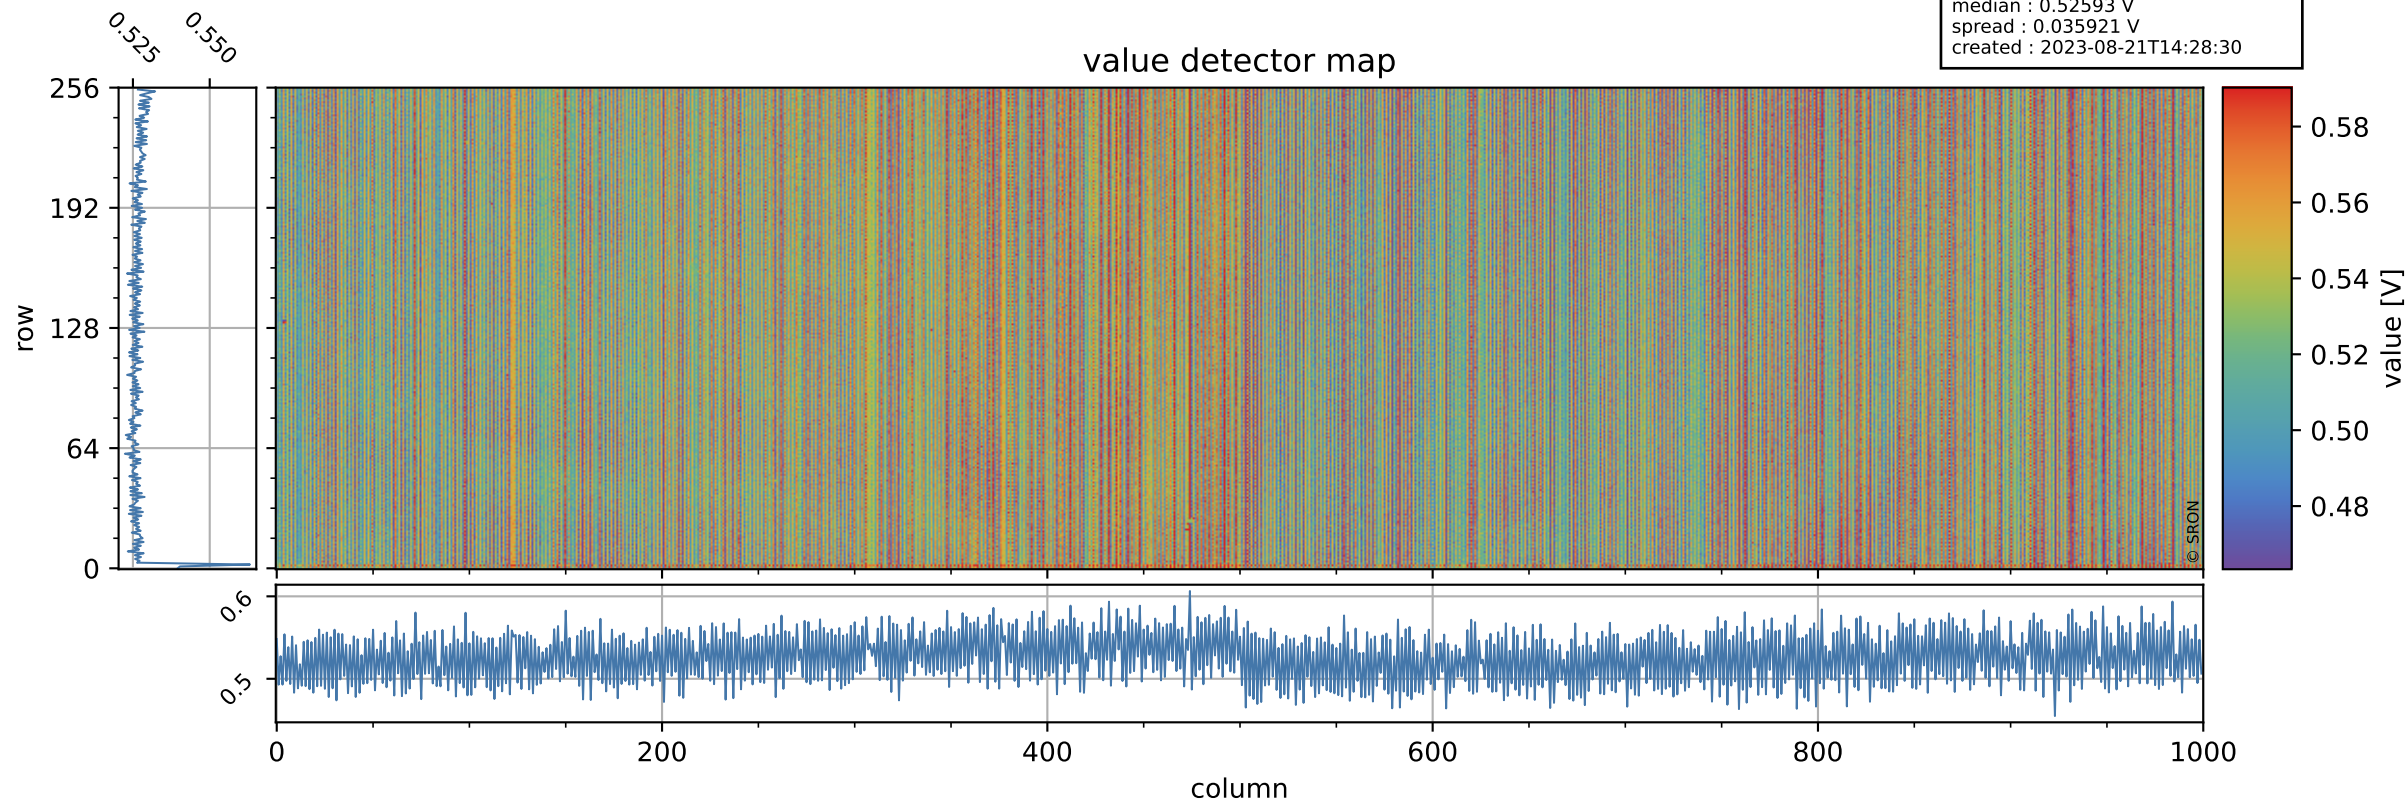

Tropomi SWIR offset (official)

orbits : 20 in [9232, 9277]
coverage : 2019-07-26 / 2019-07-29
median : 0.52593 V
spread : 0.035921 V
created : 2023-08-21T14:28:30

value detector map

Tropomi SWIR offset (official)

orbits : 20 in [9232, 9277]
coverage : 2019-07-26 / 2019-07-29
median : 33.262 μV
spread : 19.817 μV
created : 2023-08-21T14:28:30

Tropomi SWIR offset (official)

orbits : 20 in [9232, 9277]
coverage : 2019-07-26 / 2019-07-29
median : -0.092305 mV
spread : 0.352 mV
created : 2023-08-21T14:28:31

value compared with SWIR offset CKD

Tropomi SWIR offset (official) ground-tracks of Sentinel-5P

orbits : 20 in [9232, 9277]
coverage : 2019-07-26 / 2019-07-29
created : 2023-08-21T14:28:31

Tropomi SWIR offset (official)

orbits : [2827, 9277]
coverage : 2018-04-30 / 2019-07-29
created : 2023-08-21T14:28:31

trend of detector median & temperatures