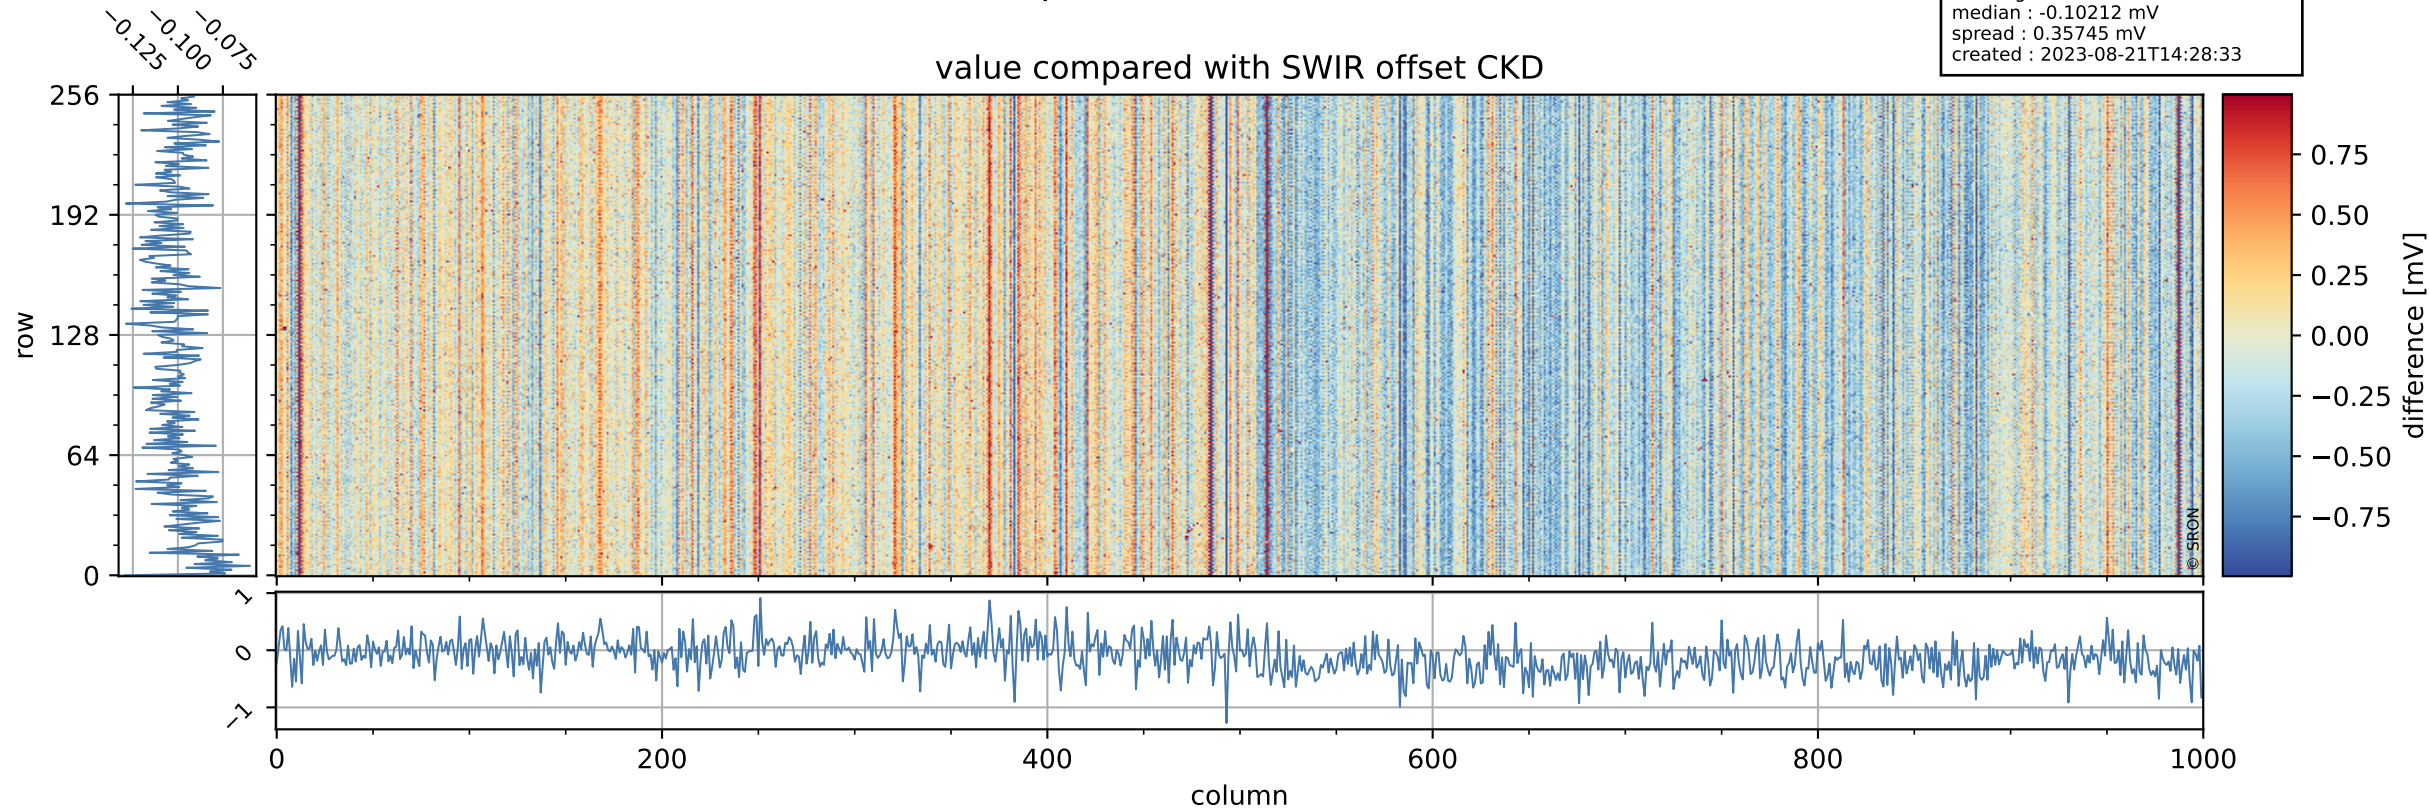

Tropomi SWIR offset (official)

orbits : 19 in [9247, 9292]
coverage : 2019-07-27 / 2019-07-30
median : 0.52592 V
spread : 0.035922 V
created : 2023-08-21T14:28:32

value detector map

Tropomi SWIR offset (official)

orbits : 19 in [9247, 9292]
coverage : 2019-07-27 / 2019-07-30
median : 0.036554 mV
spread : 0.021494 mV
created : 2023-08-21T14:28:33

Tropomi SWIR offset (official)

orbits : 19 in [9247, 9292]
coverage : 2019-07-27 / 2019-07-30
median : -0.10212 mV
spread : 0.35745 mV
created : 2023-08-21T14:28:33

value compared with SWIR offset CKD

Tropomi SWIR offset (official) ground-tracks of Sentinel-5P

orbits : 19 in [9247, 9292]
coverage : 2019-07-27 / 2019-07-30
created : 2023-08-21T14:28:34

Tropomi SWIR offset (official)

orbits : [2827, 9292]
coverage : 2018-04-30 / 2019-07-30
created : 2023-08-21T14:28:34

trend of detector median & temperatures