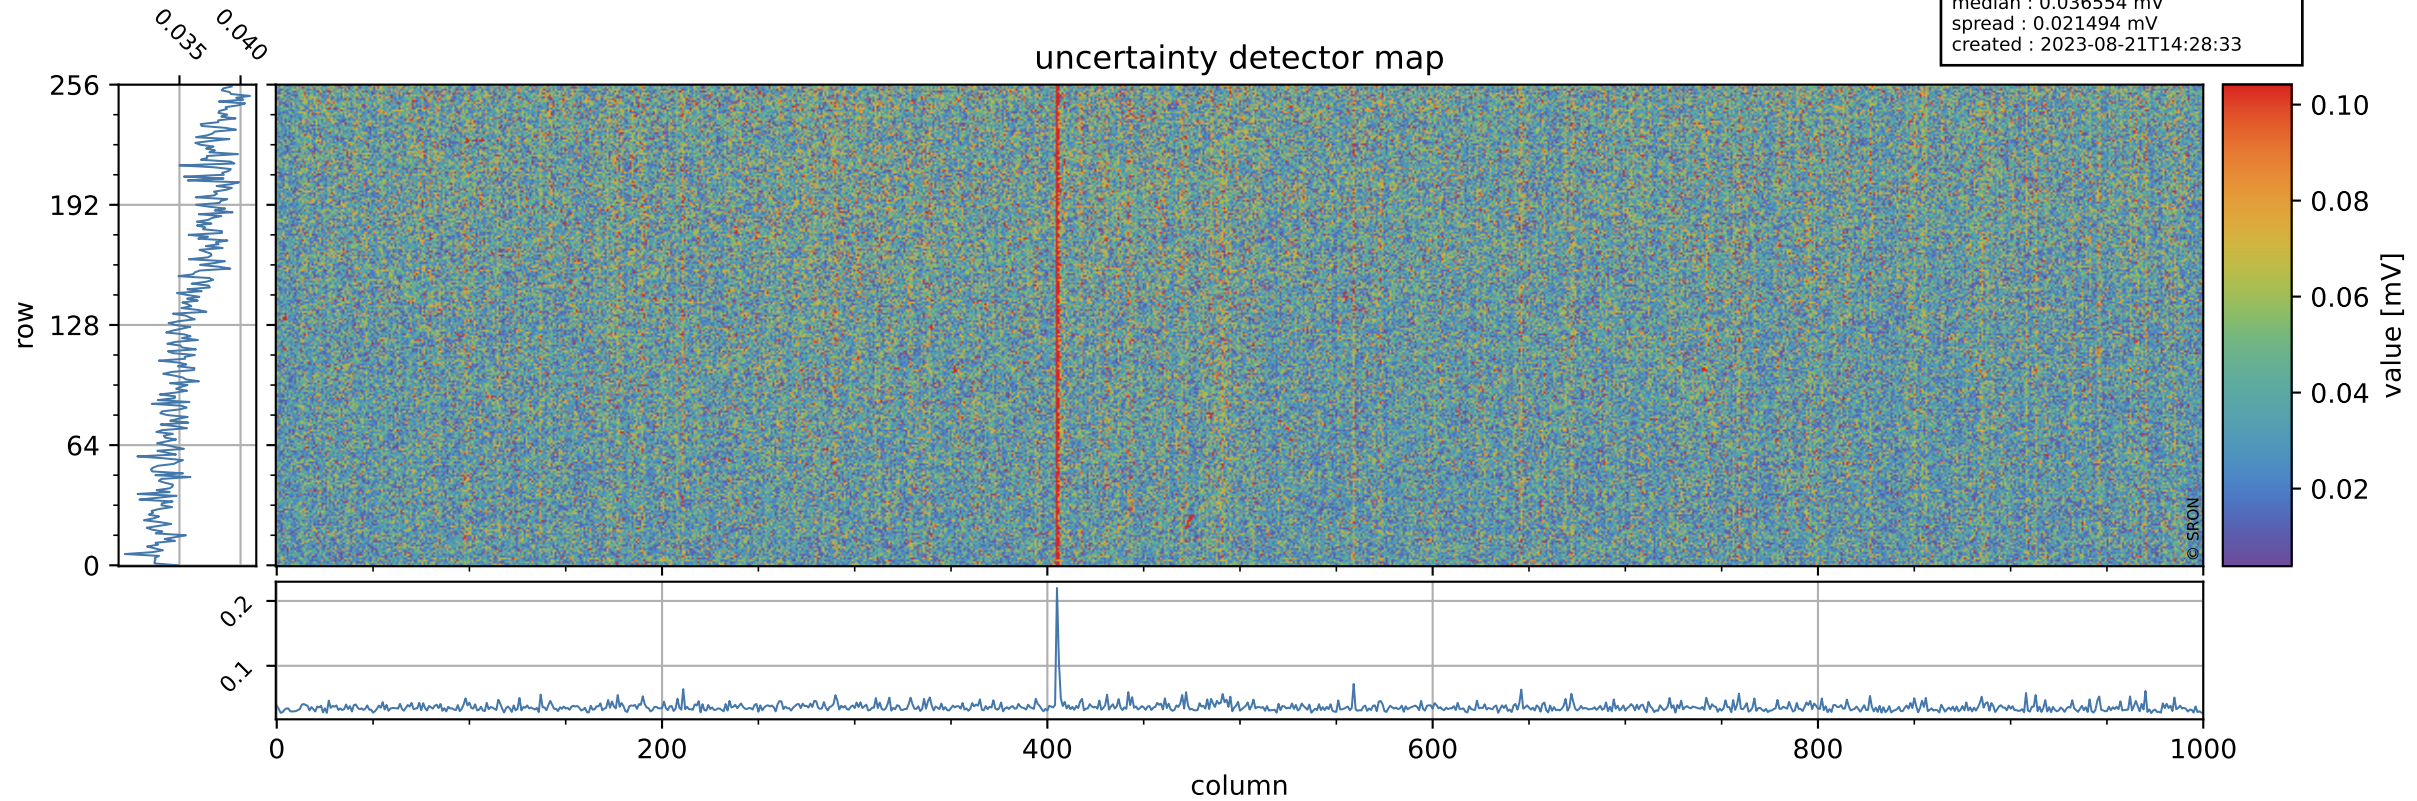

Tropomi SWIR offset (official)

orbits : 19 in [9247, 9292]
coverage : 2019-07-27 / 2019-07-30
median : 0.52592 V
spread : 0.035922 V
created : 2023-08-21T14:28:32

value detector map

Tropomi SWIR offset (official)

orbits : 19 in [9247, 9292]
coverage : 2019-07-27 / 2019-07-30
median : 0.036554 mV
spread : 0.021494 mV
created : 2023-08-21T14:28:33

Tropomi SWIR offset (official)

orbits : 19 in [9247, 9292]
coverage : 2019-07-27 / 2019-07-30
median : -0.10212 mV
spread : 0.35745 mV
created : 2023-08-21T14:28:33

value compared with SWIR offset CKD

Tropomi SWIR offset (official) ground-tracks of Sentinel-5P

orbits : 19 in [9247, 9292]
coverage : 2019-07-27 / 2019-07-30
created : 2023-08-21T14:28:34

Tropomi SWIR offset (official)

orbits : [2827, 9292]
coverage : 2018-04-30 / 2019-07-30
created : 2023-08-21T14:28:34

trend of detector median & temperatures