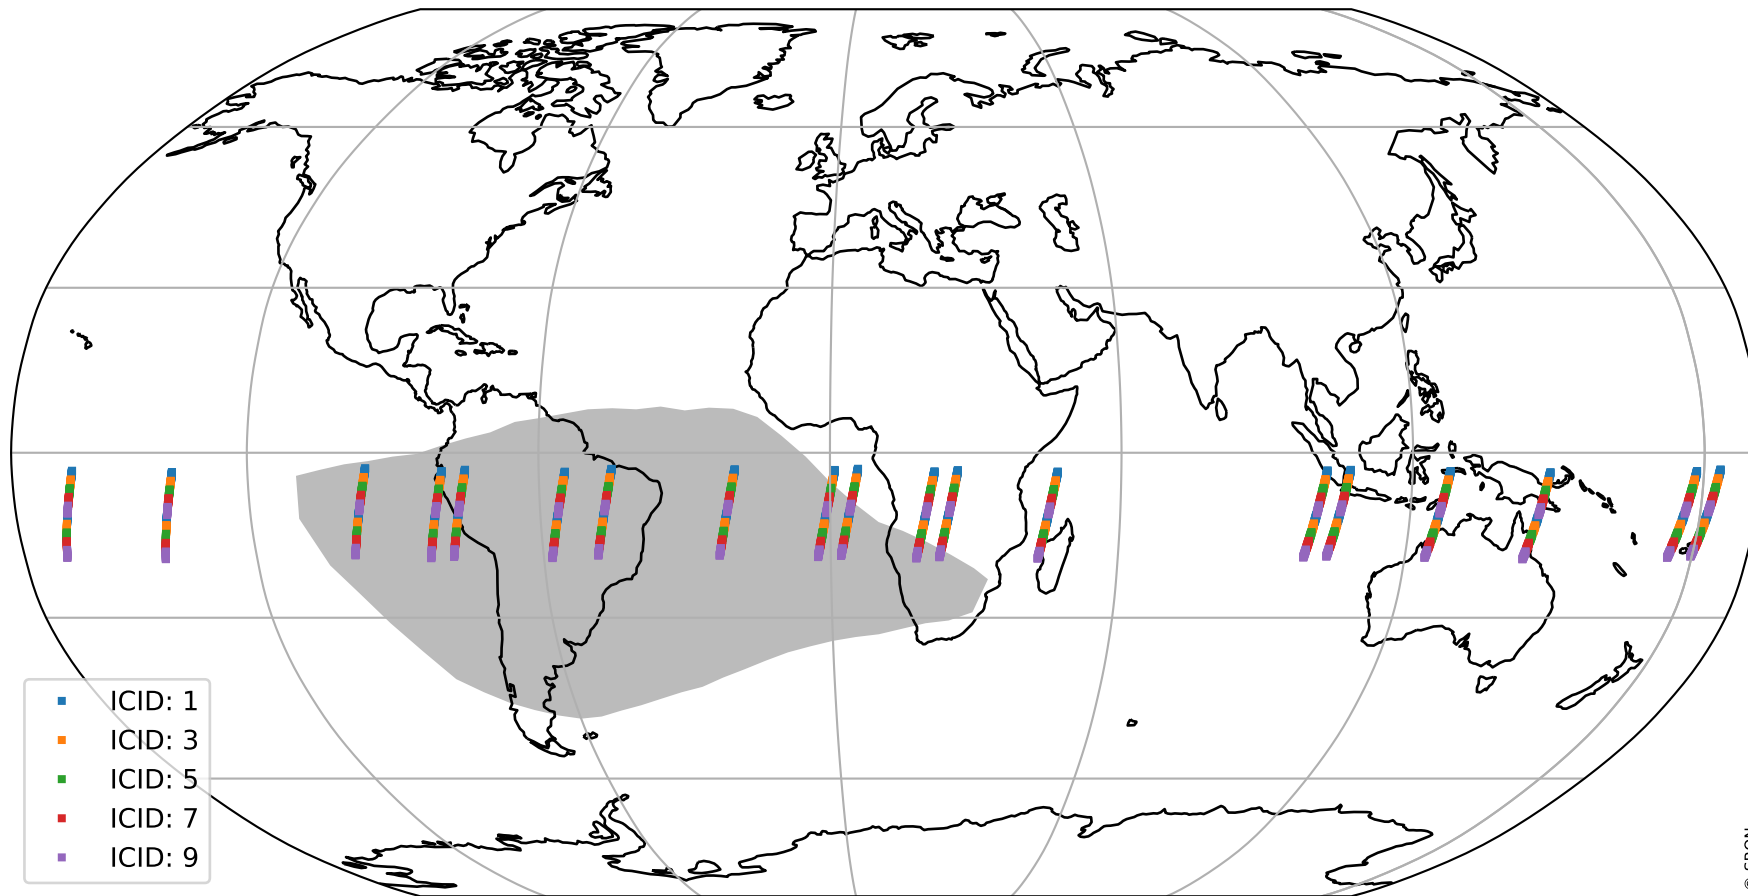

Tropomi SWIR offset (official)

orbits : 19 in [9247, 9292]
coverage : 2019-07-27 / 2019-07-30
median : 0.52592 V
spread : 0.035922 V
created : 2023-08-21T14:28:32

value detector map

Tropomi SWIR offset (official)

orbits : 19 in [9247, 9292]
coverage : 2019-07-27 / 2019-07-30
median : 0.036554 mV
spread : 0.021494 mV
created : 2023-08-21T14:28:33

Tropomi SWIR offset (official)

orbits : 19 in [9247, 9292]
coverage : 2019-07-27 / 2019-07-30
median : -0.10212 mV
spread : 0.35745 mV
created : 2023-08-21T14:28:33

value compared with SWIR offset CKD

Tropomi SWIR offset (official) ground-tracks of Sentinel-5P

orbits : 19 in [9247, 9292]
coverage : 2019-07-27 / 2019-07-30
created : 2023-08-21T14:28:34

Tropomi SWIR offset (official)

orbits : [2827, 9292]
coverage : 2018-04-30 / 2019-07-30
created : 2023-08-21T14:28:34

trend of detector median & temperatures