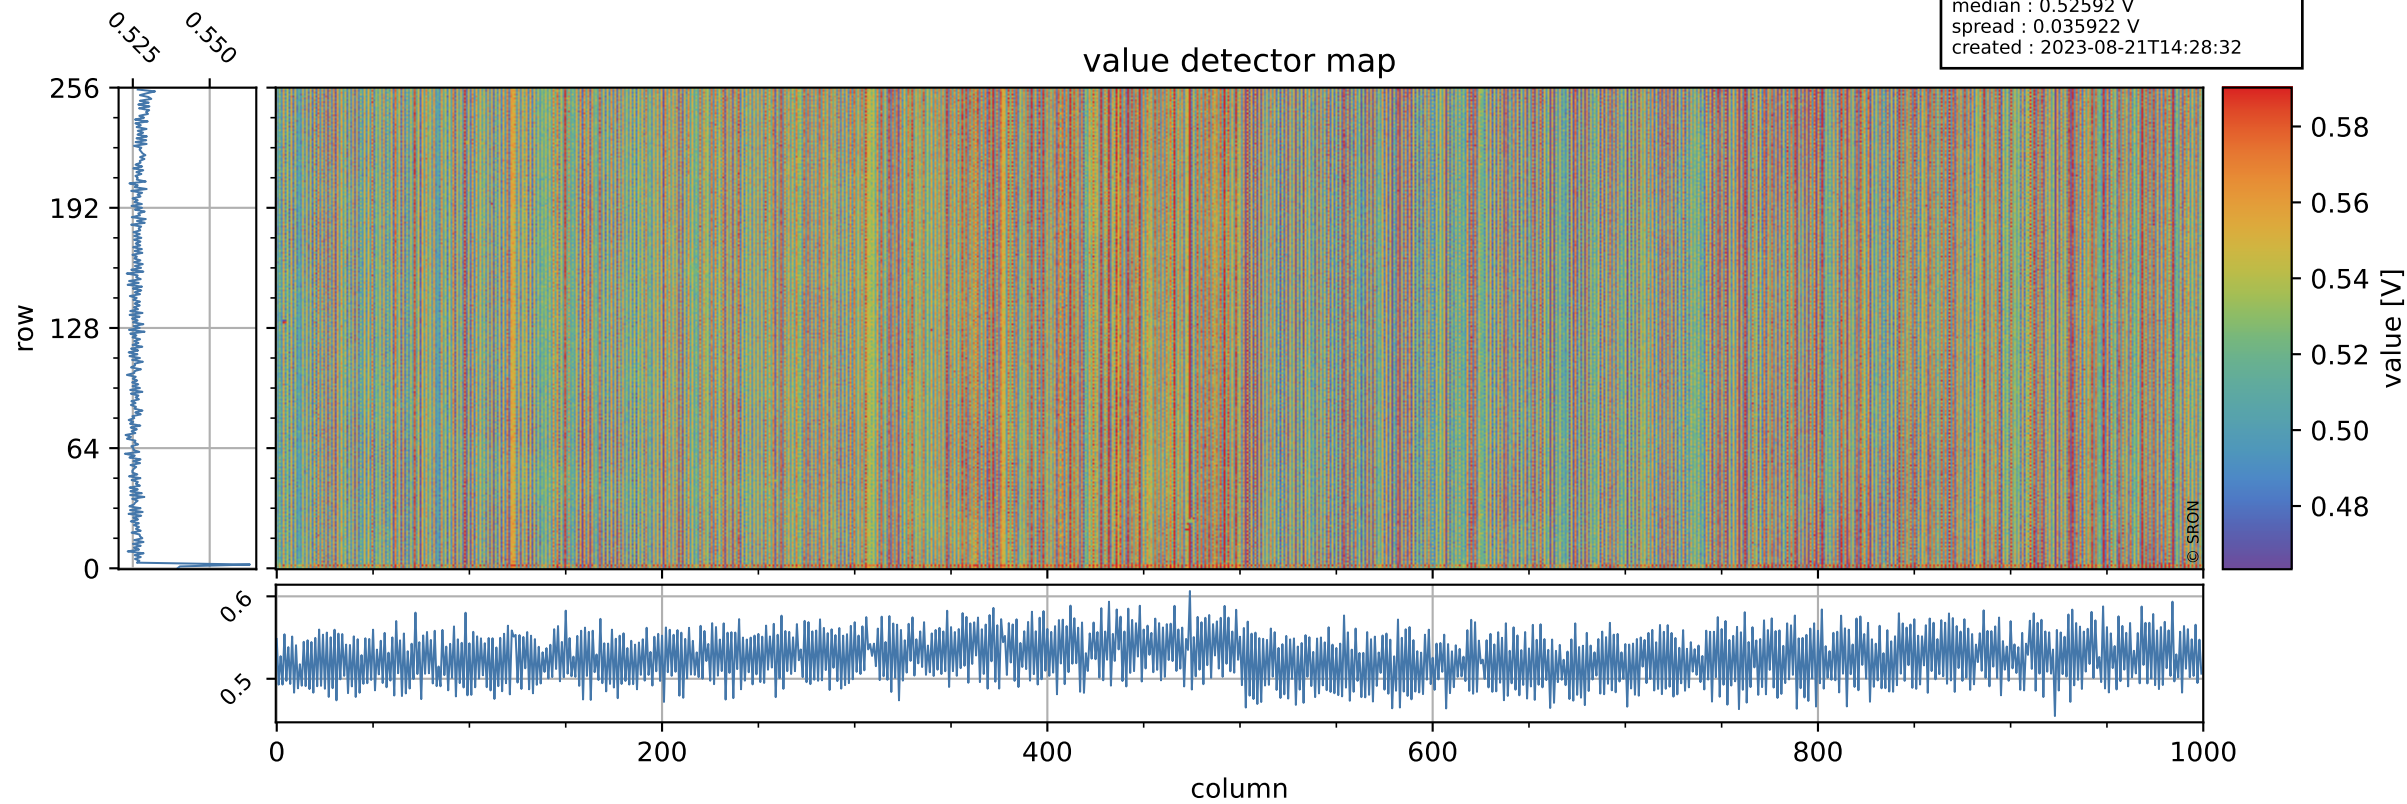

Tropomi SWIR offset (official)

orbits : 19 in [9247, 9292]
coverage : 2019-07-27 / 2019-07-30
median : 0.52592 V
spread : 0.035922 V
created : 2023-08-21T14:28:32

value detector map

Tropomi SWIR offset (official)

orbits : 19 in [9247, 9292]
coverage : 2019-07-27 / 2019-07-30
median : 0.036554 mV
spread : 0.021494 mV
created : 2023-08-21T14:28:33

Tropomi SWIR offset (official)

orbits : 19 in [9247, 9292]
coverage : 2019-07-27 / 2019-07-30
median : -0.10212 mV
spread : 0.35745 mV
created : 2023-08-21T14:28:33

value compared with SWIR offset CKD

Tropomi SWIR offset (official) ground-tracks of Sentinel-5P

orbits : 19 in [9247, 9292]
coverage : 2019-07-27 / 2019-07-30
created : 2023-08-21T14:28:34

Tropomi SWIR offset (official)

orbits : [2827, 9292]
coverage : 2018-04-30 / 2019-07-30
created : 2023-08-21T14:28:34

trend of detector median & temperatures