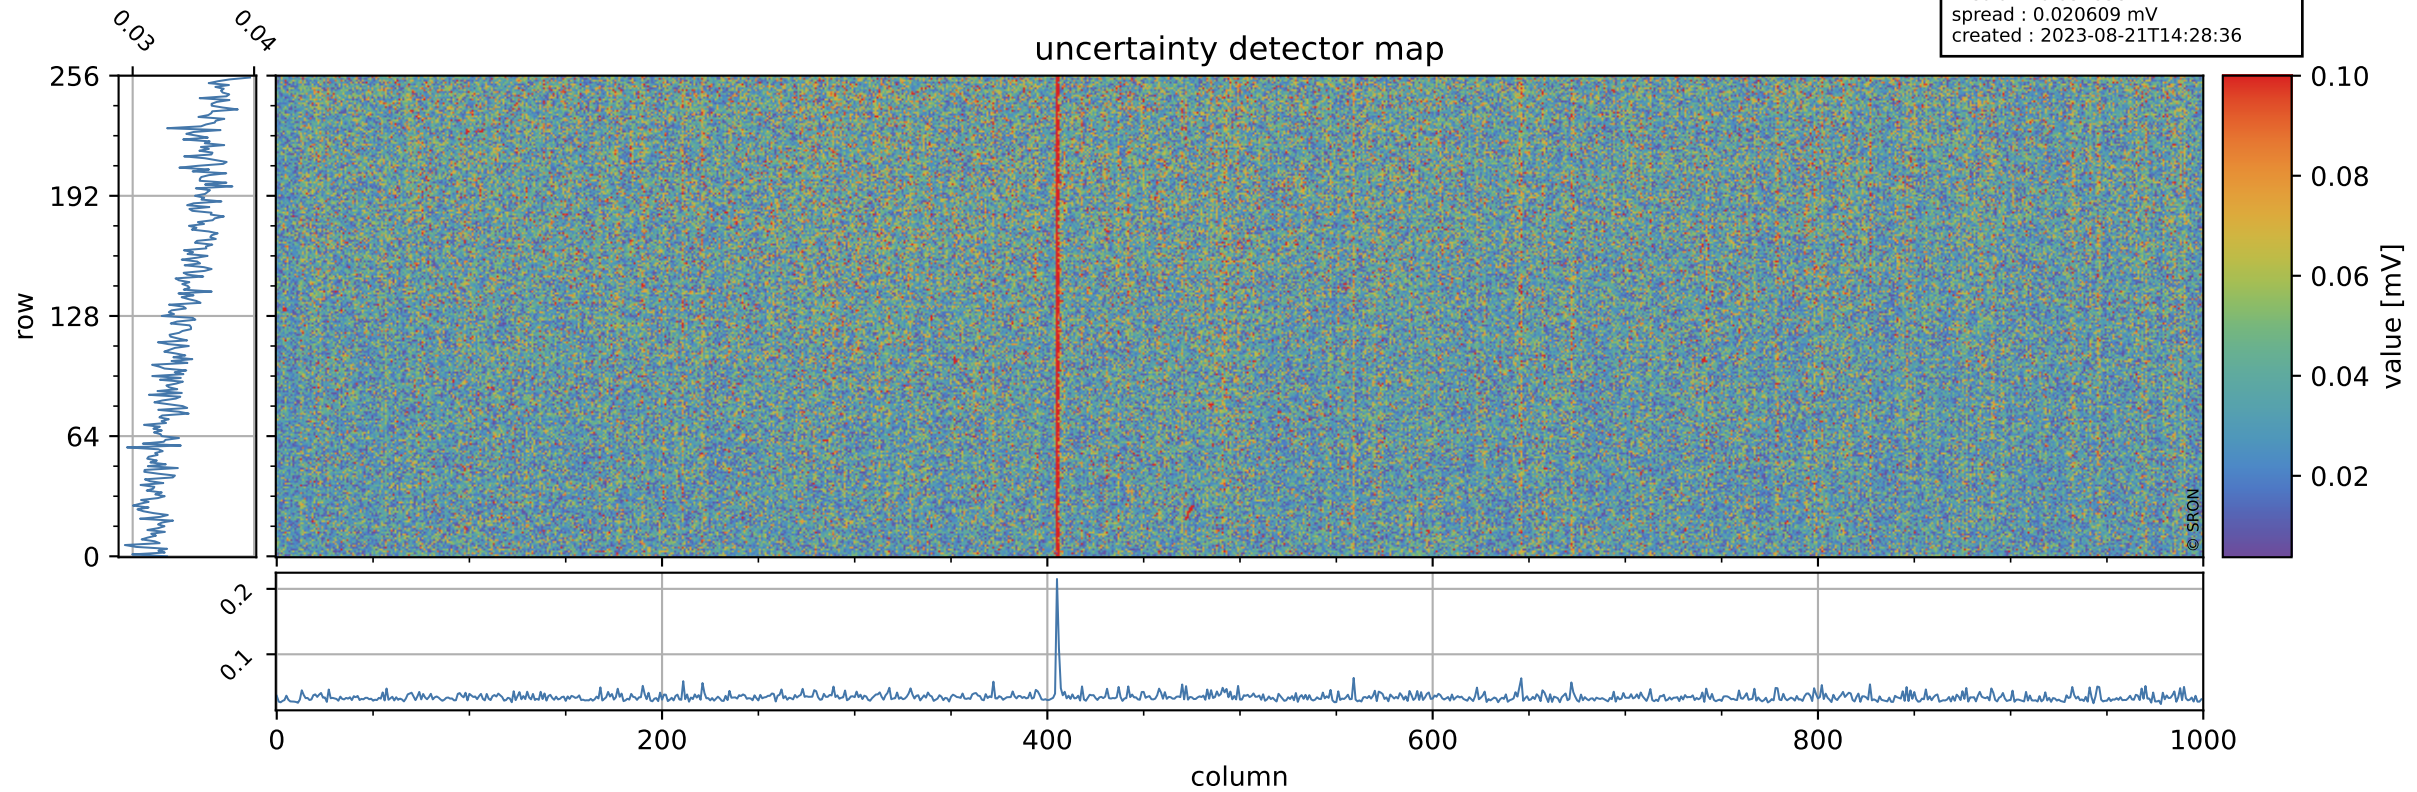

Tropomi SWIR offset (official)

orbits : 20 in [9262, 9307]
coverage : 2019-07-28 / 2019-07-31
median : 0.52591 V
spread : 0.035921 V
created : 2023-08-21T14:28:35

value detector map

Tropomi SWIR offset (official)

orbits : 20 in [9262, 9307]
coverage : 2019-07-28 / 2019-07-31
median : 0.034858 mV
spread : 0.020609 mV
created : 2023-08-21T14:28:36

Tropomi SWIR offset (official)

orbits : 20 in [9262, 9307]
coverage : 2019-07-28 / 2019-07-31
median : -0.10827 mV
spread : 0.35805 mV
created : 2023-08-21T14:28:36

value compared with SWIR offset CKD

Tropomi SWIR offset (official) ground-tracks of Sentinel-5P

orbits : 20 in [9262, 9307]
coverage : 2019-07-28 / 2019-07-31
created : 2023-08-21T14:28:37

Tropomi SWIR offset (official)

orbits : [2827, 9307]
coverage : 2018-04-30 / 2019-07-31
created : 2023-08-21T14:28:37

trend of detector median & temperatures