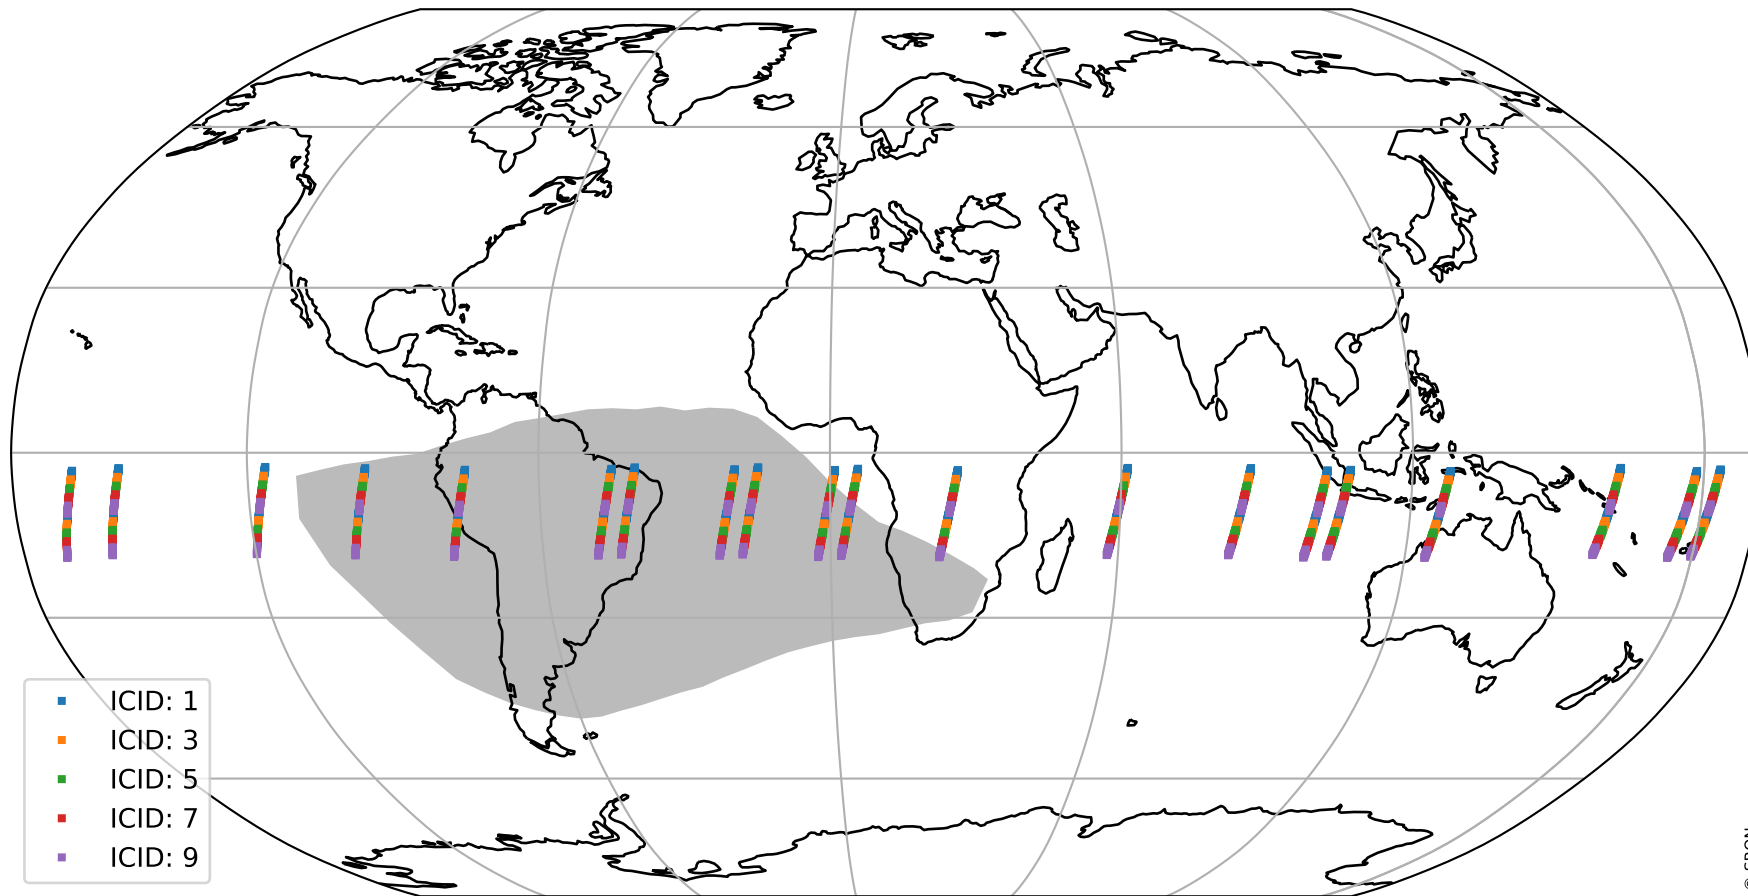

Tropomi SWIR offset (official)

orbits : 20 in [9262, 9307]
coverage : 2019-07-28 / 2019-07-31
median : 0.52591 V
spread : 0.035921 V
created : 2023-08-21T14:28:35

value detector map

Tropomi SWIR offset (official)

orbits : 20 in [9262, 9307]
coverage : 2019-07-28 / 2019-07-31
median : 0.034858 mV
spread : 0.020609 mV
created : 2023-08-21T14:28:36

Tropomi SWIR offset (official)

orbits : 20 in [9262, 9307]
coverage : 2019-07-28 / 2019-07-31
median : -0.10827 mV
spread : 0.35805 mV
created : 2023-08-21T14:28:36

value compared with SWIR offset CKD

Tropomi SWIR offset (official) ground-tracks of Sentinel-5P

orbits : 20 in [9262, 9307]
coverage : 2019-07-28 / 2019-07-31
created : 2023-08-21T14:28:37

Tropomi SWIR offset (official)

orbits : [2827, 9307]
coverage : 2018-04-30 / 2019-07-31
created : 2023-08-21T14:28:37

trend of detector median & temperatures