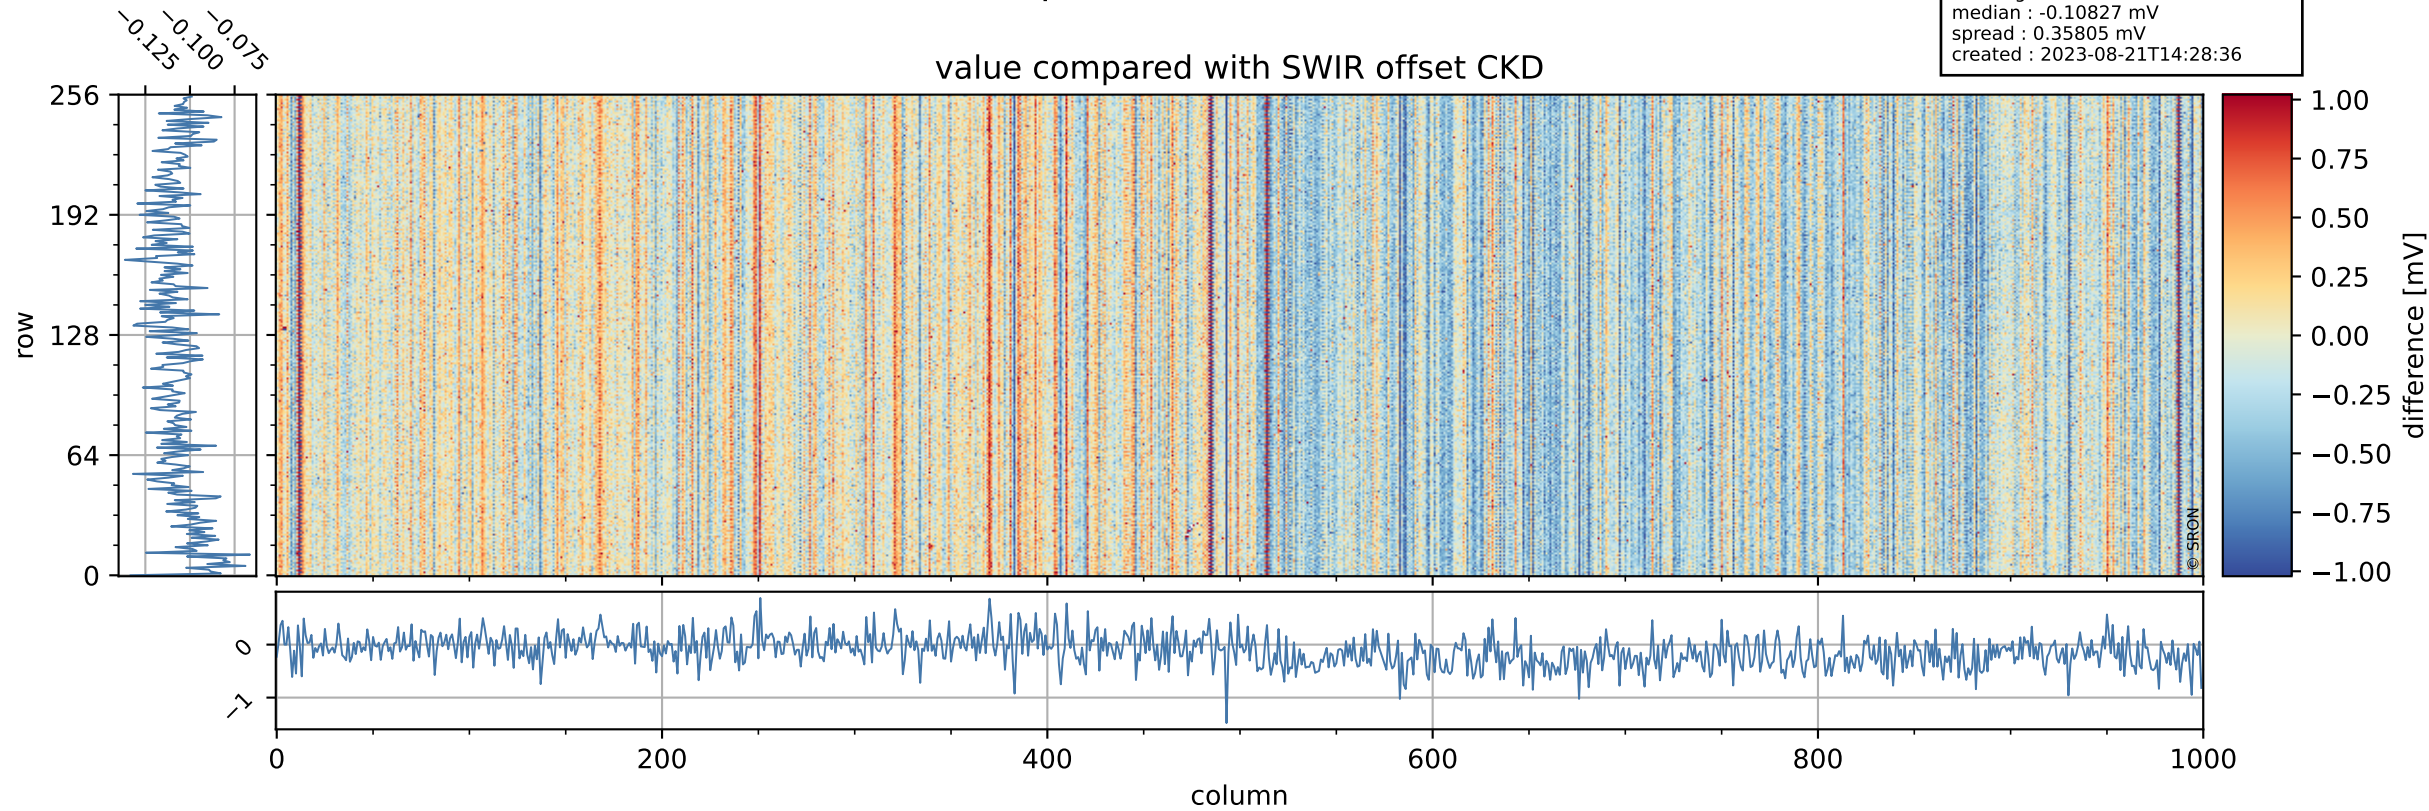

Tropomi SWIR offset (official)

orbits : 20 in [9262, 9307]
coverage : 2019-07-28 / 2019-07-31
median : 0.52591 V
spread : 0.035921 V
created : 2023-08-21T14:28:35

value detector map

Tropomi SWIR offset (official)

orbits : 20 in [9262, 9307]
coverage : 2019-07-28 / 2019-07-31
median : 0.034858 mV
spread : 0.020609 mV
created : 2023-08-21T14:28:36

Tropomi SWIR offset (official)

orbits : 20 in [9262, 9307]
coverage : 2019-07-28 / 2019-07-31
median : -0.10827 mV
spread : 0.35805 mV
created : 2023-08-21T14:28:36

value compared with SWIR offset CKD

Tropomi SWIR offset (official) ground-tracks of Sentinel-5P

orbits : 20 in [9262, 9307]
coverage : 2019-07-28 / 2019-07-31
created : 2023-08-21T14:28:37

Tropomi SWIR offset (official)

orbits : [2827, 9307]
coverage : 2018-04-30 / 2019-07-31
created : 2023-08-21T14:28:37

trend of detector median & temperatures