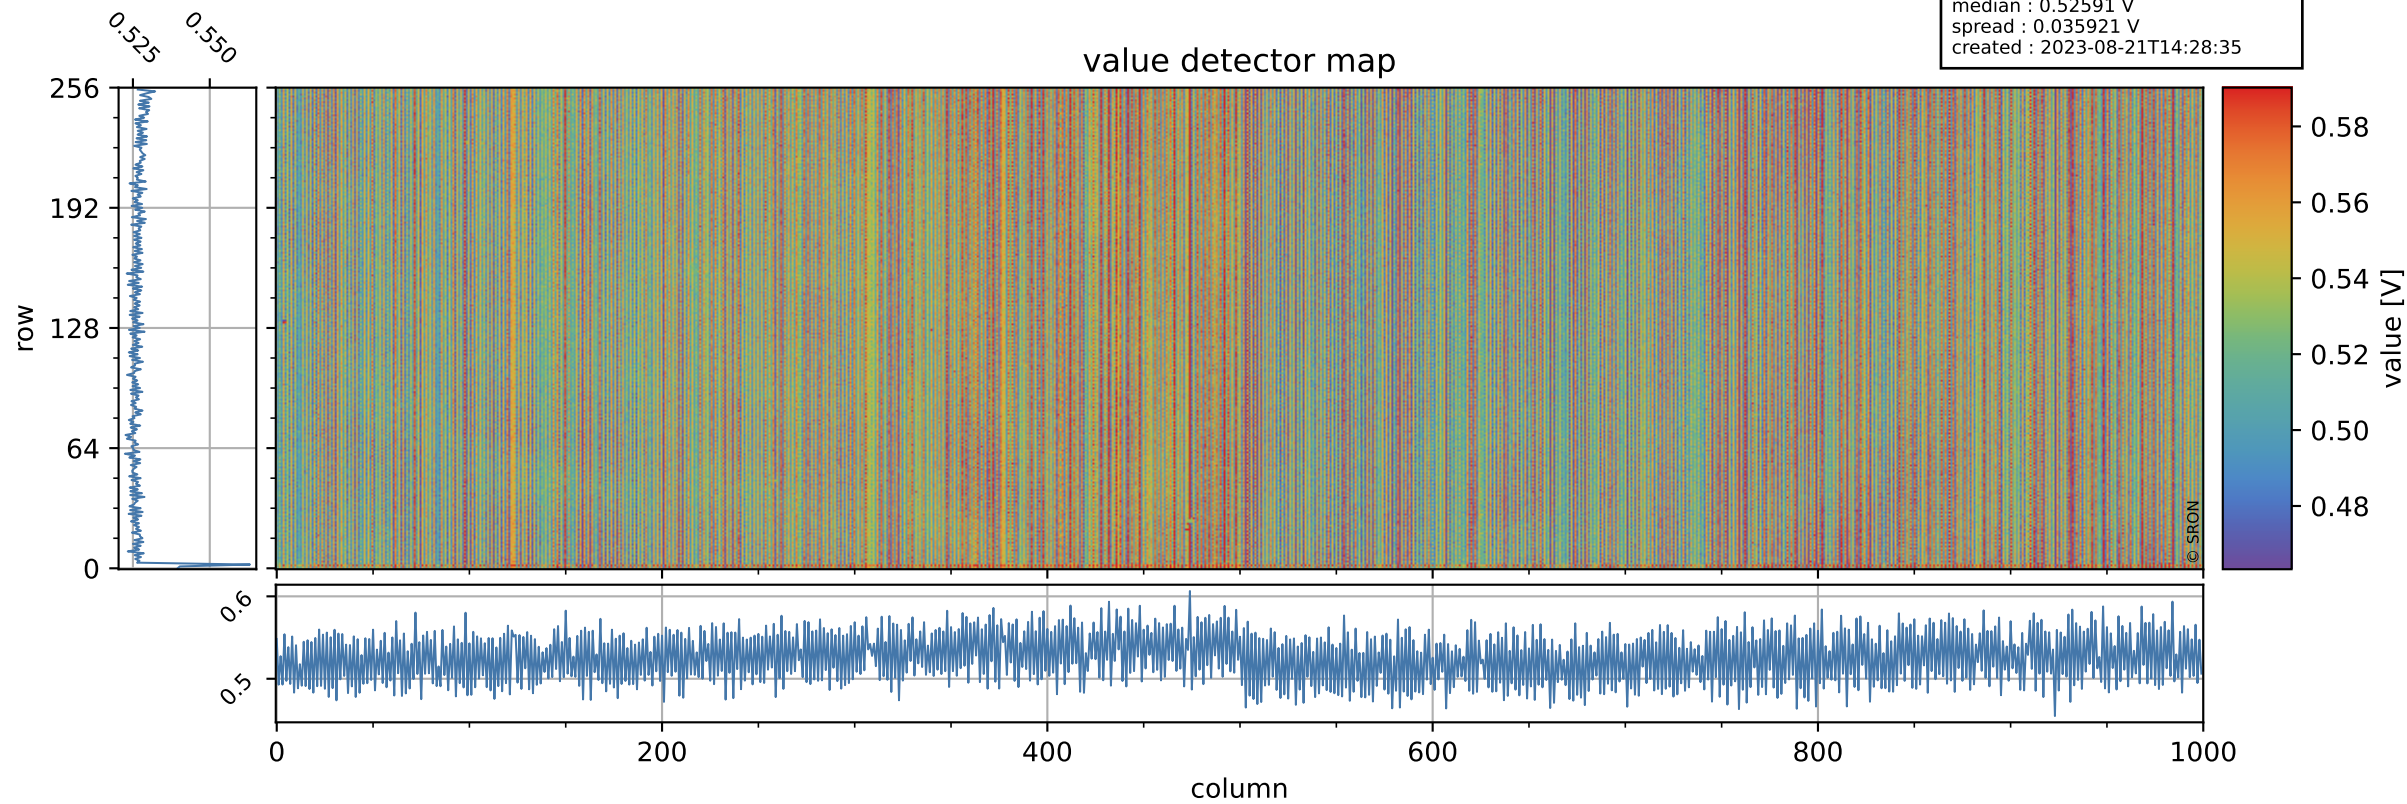

Tropomi SWIR offset (official)

orbits : 20 in [9262, 9307]
coverage : 2019-07-28 / 2019-07-31
median : 0.52591 V
spread : 0.035921 V
created : 2023-08-21T14:28:35

value detector map

Tropomi SWIR offset (official)

orbits : 20 in [9262, 9307]
coverage : 2019-07-28 / 2019-07-31
median : 0.034858 mV
spread : 0.020609 mV
created : 2023-08-21T14:28:36

Tropomi SWIR offset (official)

orbits : 20 in [9262, 9307]
coverage : 2019-07-28 / 2019-07-31
median : -0.10827 mV
spread : 0.35805 mV
created : 2023-08-21T14:28:36

value compared with SWIR offset CKD

Tropomi SWIR offset (official) ground-tracks of Sentinel-5P

orbits : 20 in [9262, 9307]
coverage : 2019-07-28 / 2019-07-31
created : 2023-08-21T14:28:37

Tropomi SWIR offset (official)

orbits : [2827, 9307]
coverage : 2018-04-30 / 2019-07-31
created : 2023-08-21T14:28:37

trend of detector median & temperatures