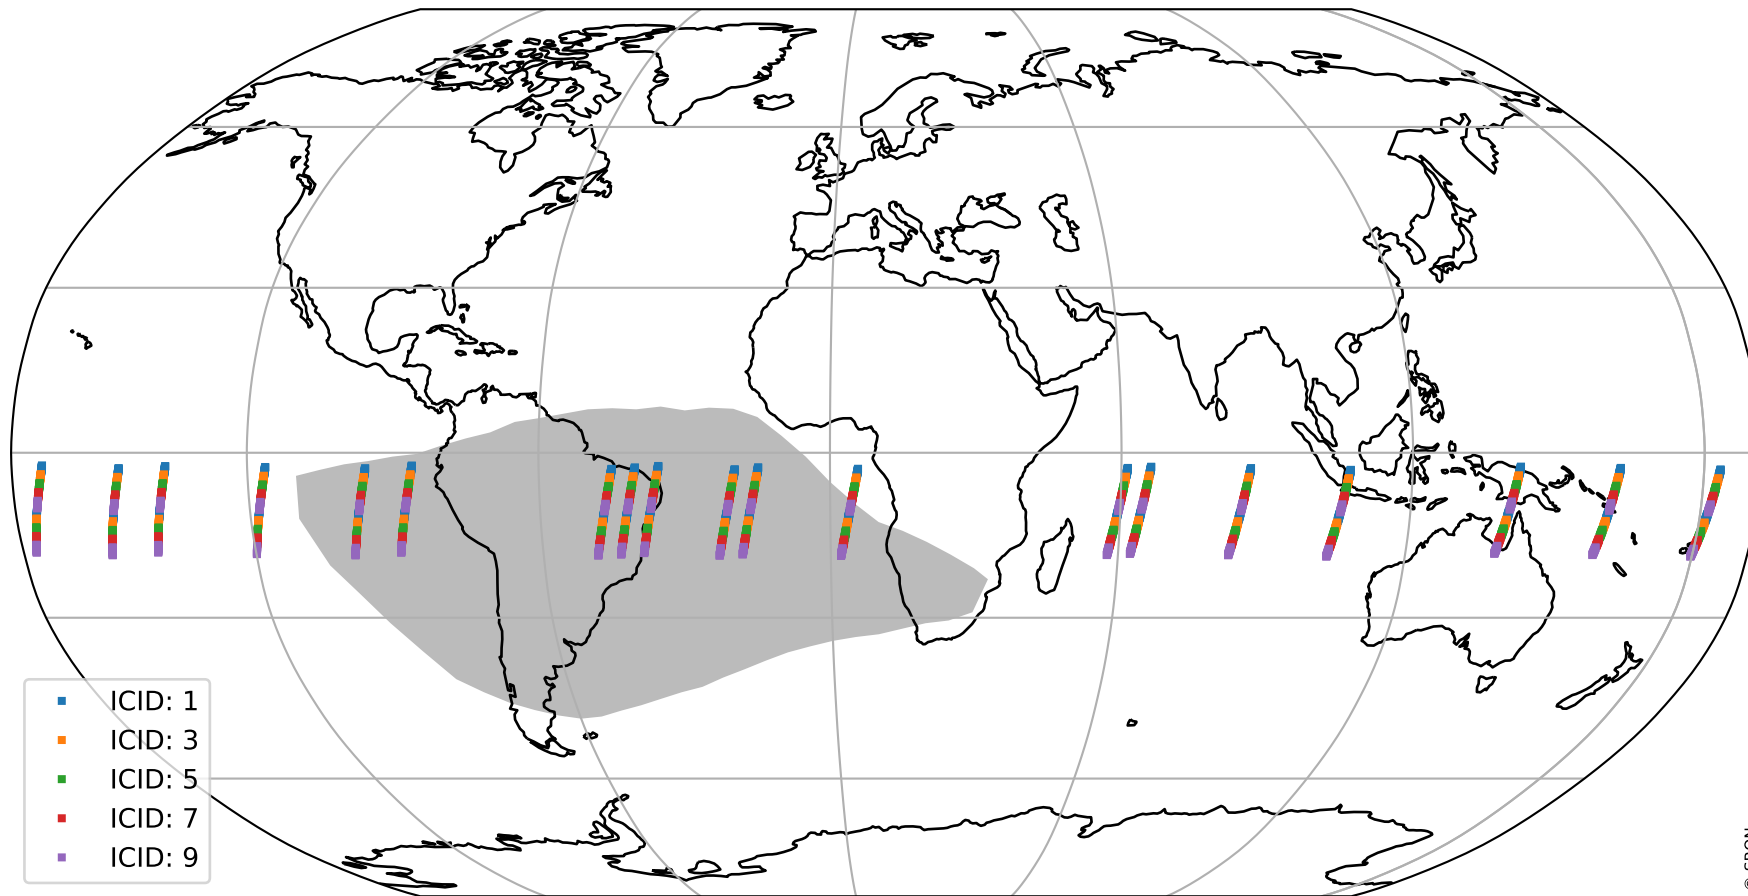

Tropomi SWIR offset (official)

orbits : 19 in [9277, 9322]
coverage : 2019-07-29 / 2019-08-01
median : 0.52591 V
spread : 0.03592 V
created : 2023-08-21T14:28:38

value detector map

Tropomi SWIR offset (official)

orbits : 19 in [9277, 9322]
coverage : 2019-07-29 / 2019-08-01
median : 0.034781 mV
spread : 0.020476 mV
created : 2023-08-21T14:28:39

Tropomi SWIR offset (official)

orbits : 19 in [9277, 9322]
coverage : 2019-07-29 / 2019-08-01
median : -0.1075 mV
spread : 0.36094 mV
created : 2023-08-21T14:28:39

value compared with SWIR offset CKD

Tropomi SWIR offset (official) ground-tracks of Sentinel-5P

orbits : 19 in [9277, 9322]
coverage : 2019-07-29 / 2019-08-01
created : 2023-08-21T14:28:40

Tropomi SWIR offset (official)

orbits : [2827, 9322]
coverage : 2018-04-30 / 2019-08-01
created : 2023-08-21T14:28:40

trend of detector median & temperatures