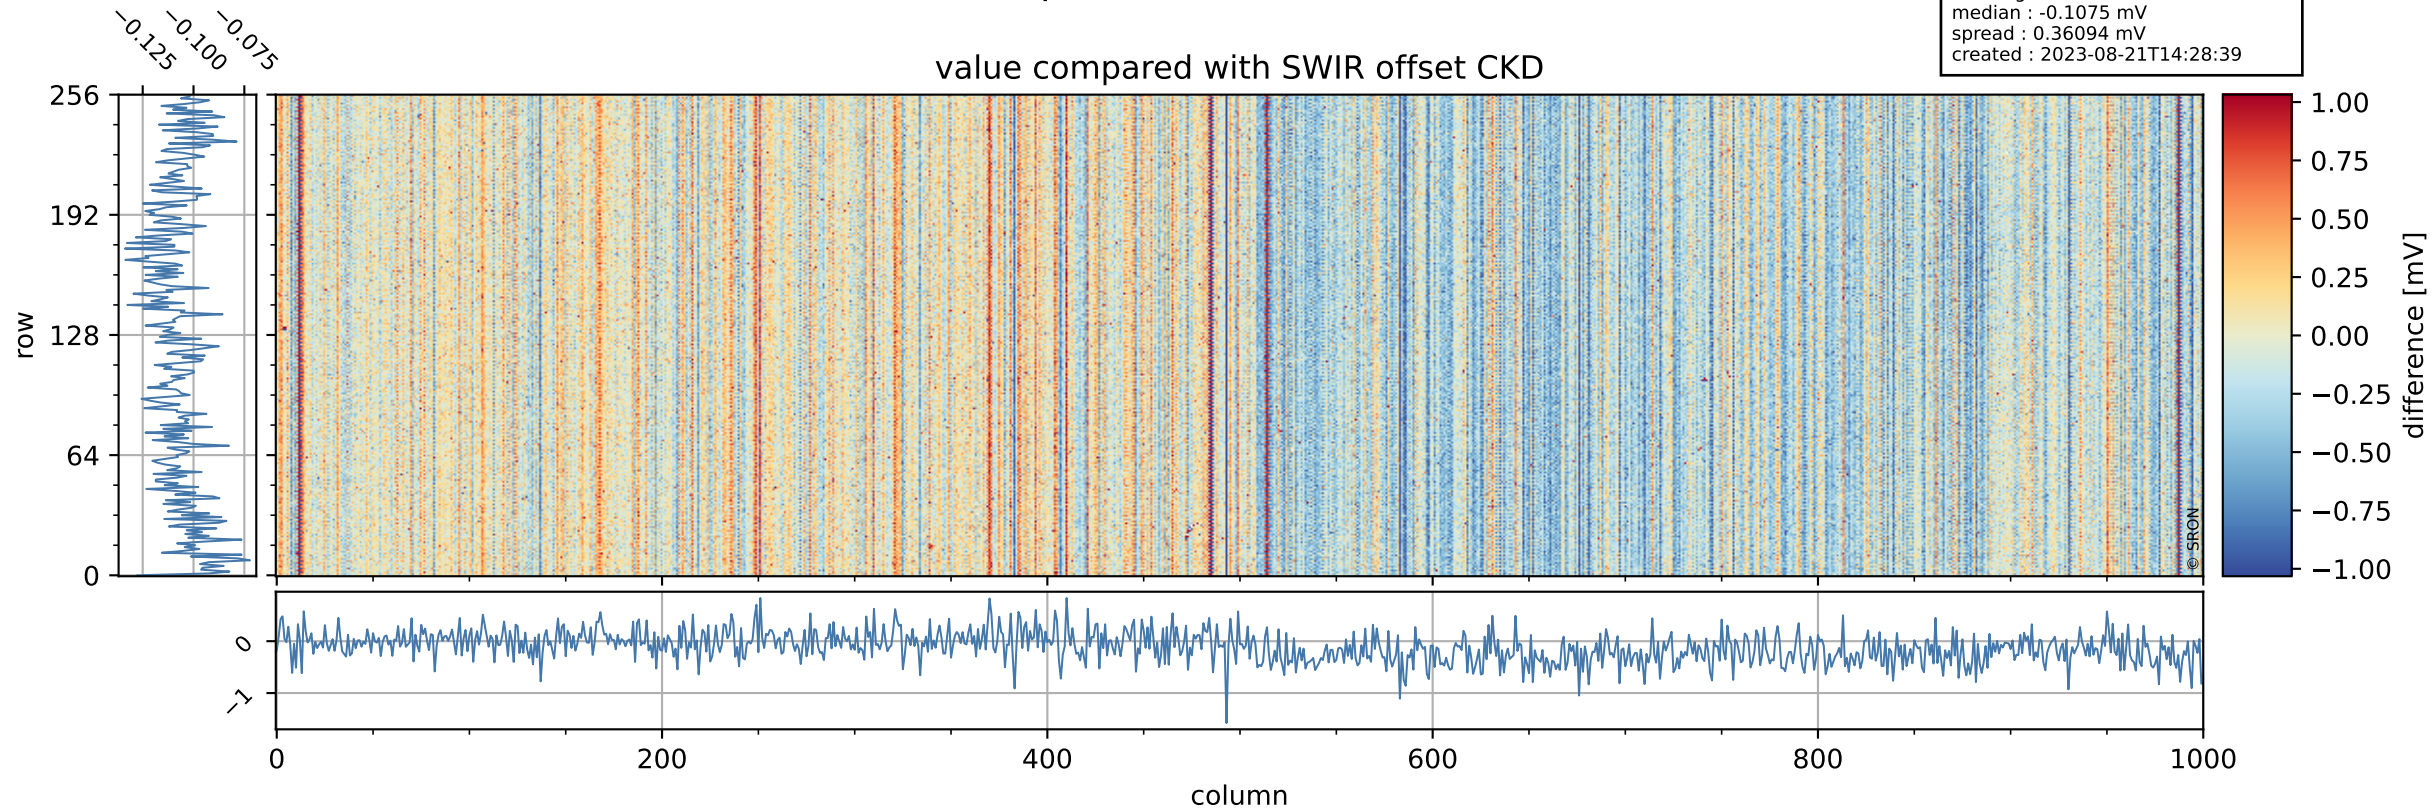

Tropomi SWIR offset (official)

orbits : 19 in [9277, 9322]
coverage : 2019-07-29 / 2019-08-01
median : 0.52591 V
spread : 0.03592 V
created : 2023-08-21T14:28:38

value detector map

Tropomi SWIR offset (official)

orbits : 19 in [9277, 9322]
coverage : 2019-07-29 / 2019-08-01
median : 0.034781 mV
spread : 0.020476 mV
created : 2023-08-21T14:28:39

Tropomi SWIR offset (official)

orbits : 19 in [9277, 9322]
coverage : 2019-07-29 / 2019-08-01
median : -0.1075 mV
spread : 0.36094 mV
created : 2023-08-21T14:28:39

value compared with SWIR offset CKD

Tropomi SWIR offset (official) ground-tracks of Sentinel-5P

orbits : 19 in [9277, 9322]
coverage : 2019-07-29 / 2019-08-01
created : 2023-08-21T14:28:40

Tropomi SWIR offset (official)

orbits : [2827, 9322]
coverage : 2018-04-30 / 2019-08-01
created : 2023-08-21T14:28:40

trend of detector median & temperatures