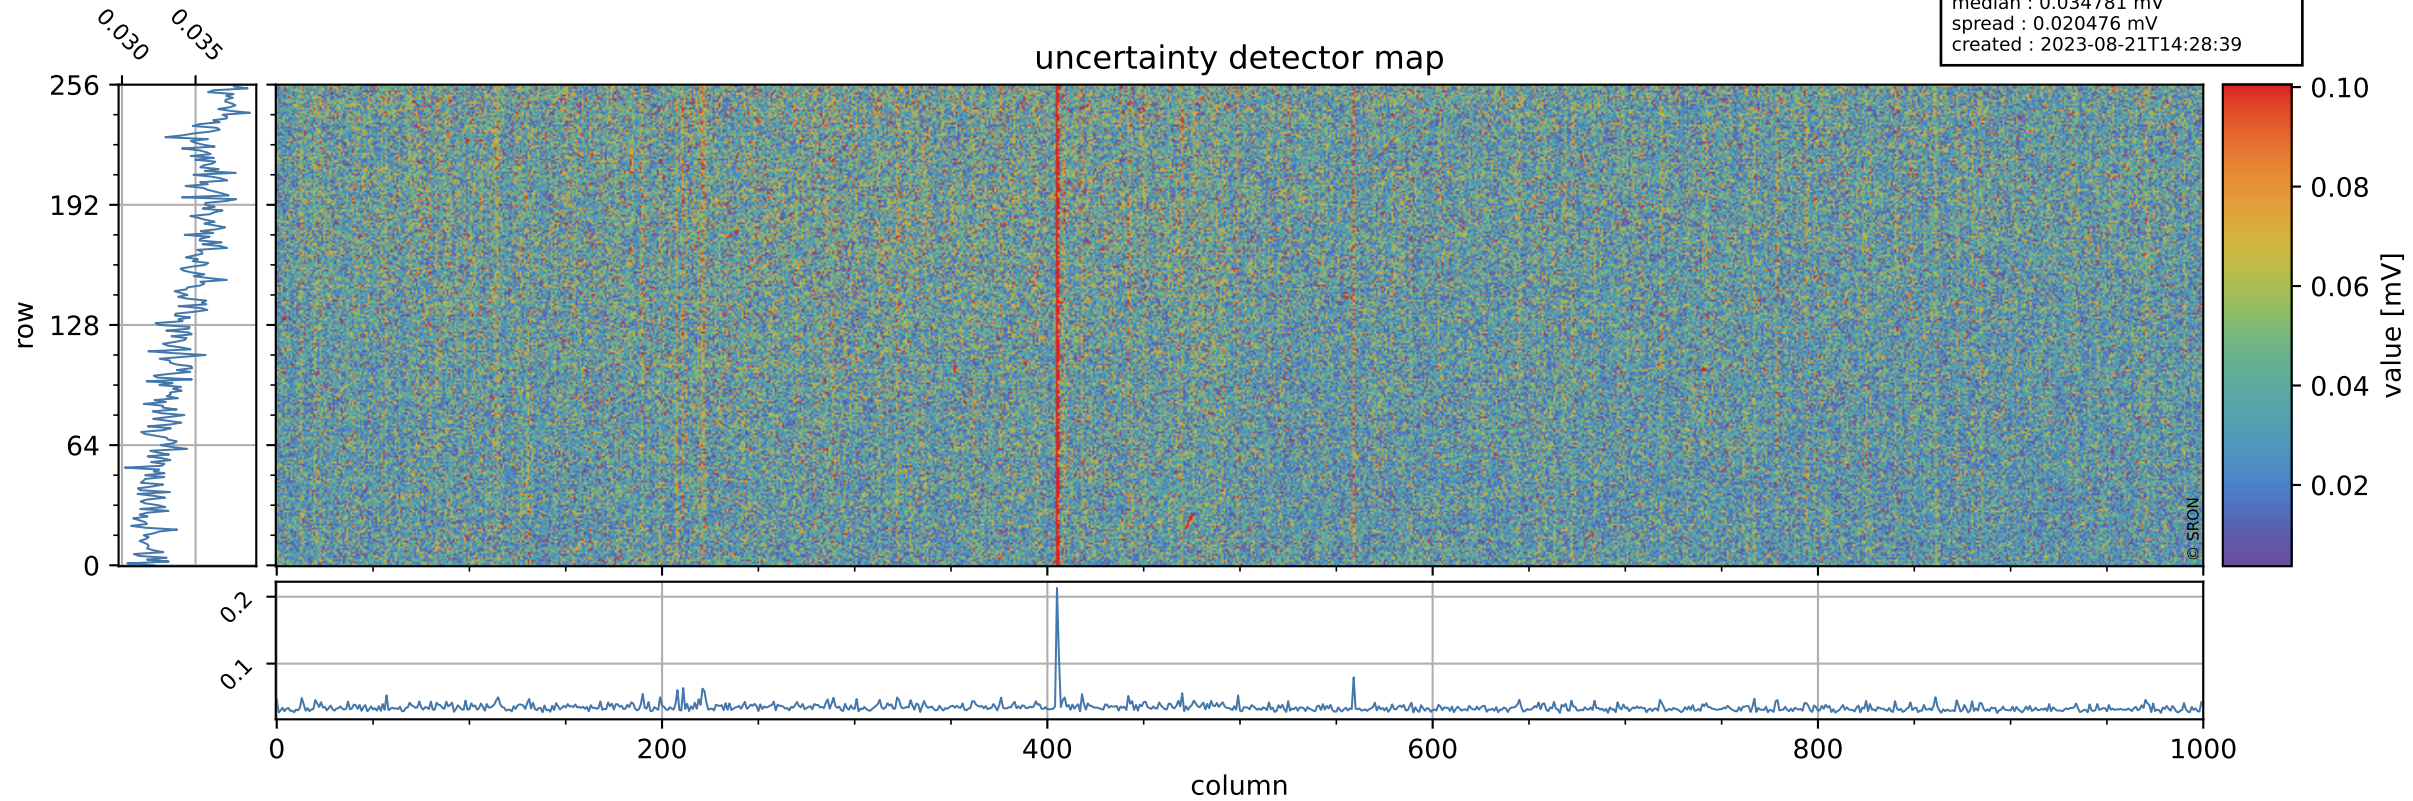

Tropomi SWIR offset (official)

orbits : 19 in [9277, 9322]
coverage : 2019-07-29 / 2019-08-01
median : 0.52591 V
spread : 0.03592 V
created : 2023-08-21T14:28:38

value detector map

Tropomi SWIR offset (official)

orbits : 19 in [9277, 9322]
coverage : 2019-07-29 / 2019-08-01
median : 0.034781 mV
spread : 0.020476 mV
created : 2023-08-21T14:28:39

Tropomi SWIR offset (official)

orbits : 19 in [9277, 9322]
coverage : 2019-07-29 / 2019-08-01
median : -0.1075 mV
spread : 0.36094 mV
created : 2023-08-21T14:28:39

value compared with SWIR offset CKD

Tropomi SWIR offset (official) ground-tracks of Sentinel-5P

orbits : 19 in [9277, 9322]
coverage : 2019-07-29 / 2019-08-01
created : 2023-08-21T14:28:40

Tropomi SWIR offset (official)

orbits : [2827, 9322]
coverage : 2018-04-30 / 2019-08-01
created : 2023-08-21T14:28:40

trend of detector median & temperatures