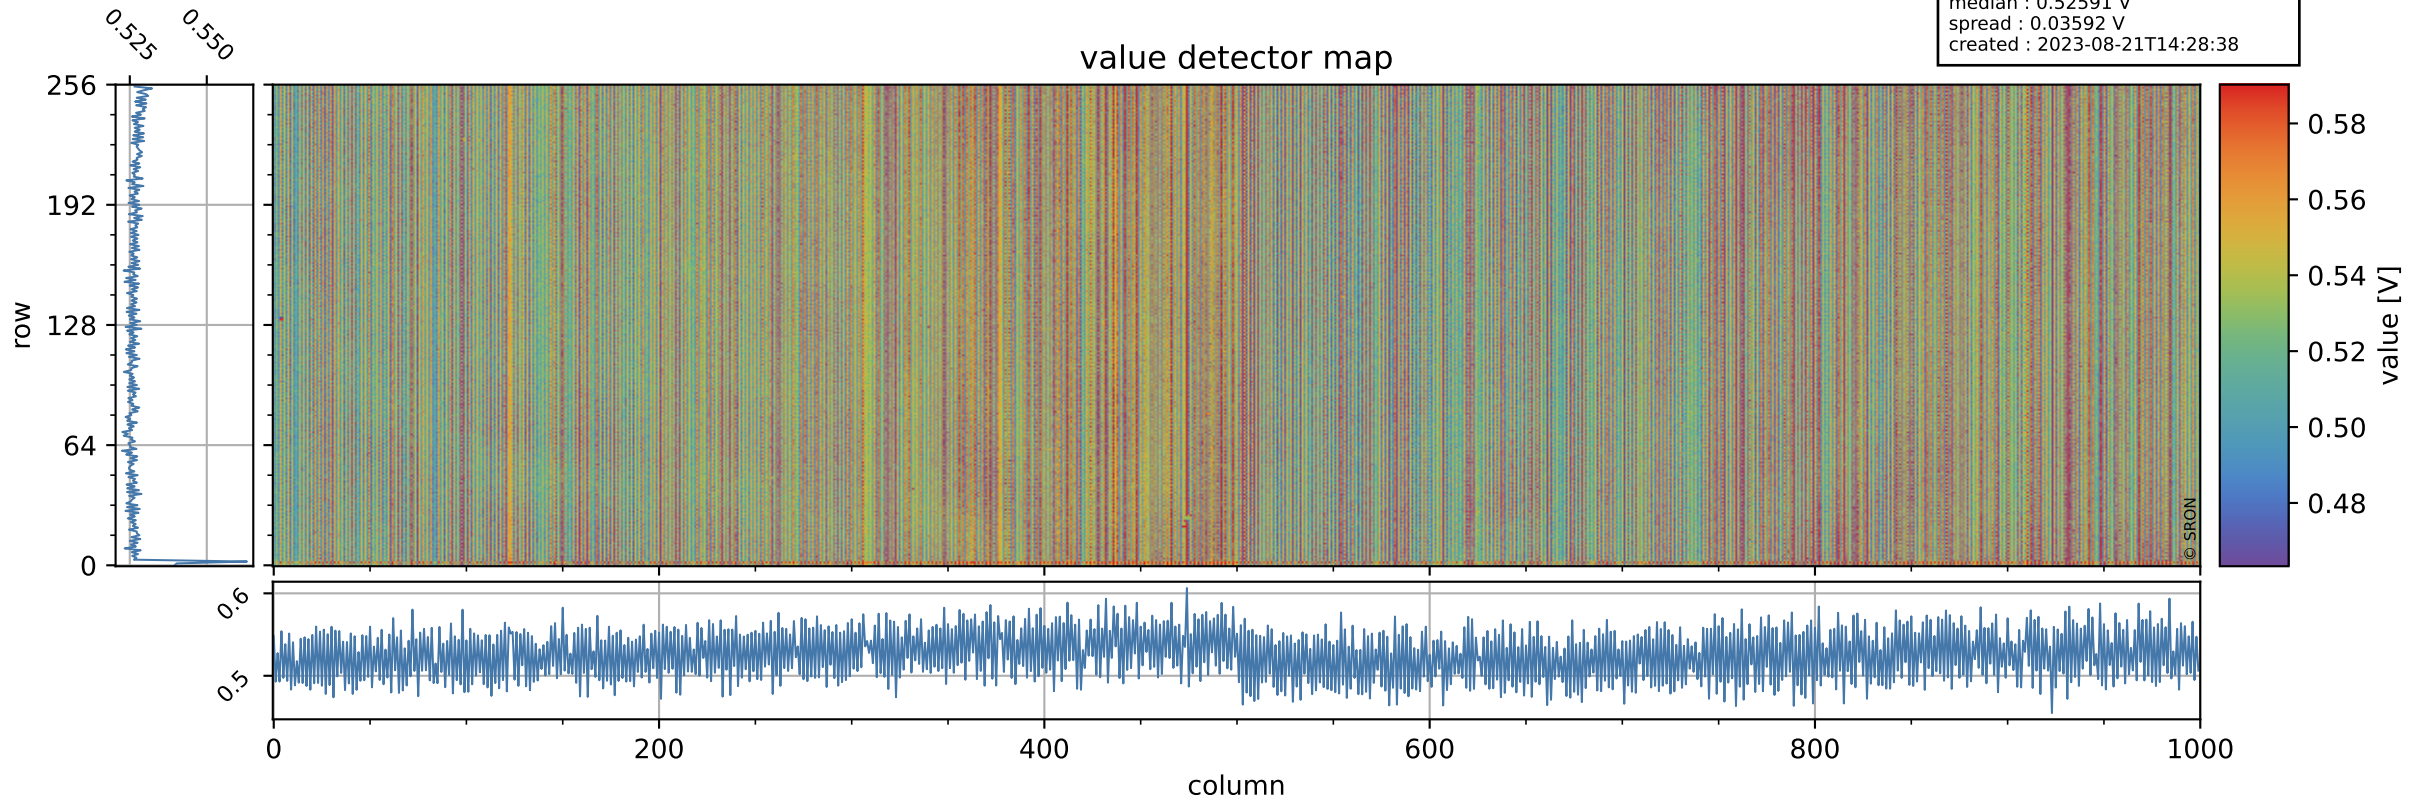

Tropomi SWIR offset (official)

orbits : 19 in [9277, 9322]
coverage : 2019-07-29 / 2019-08-01
median : 0.52591 V
spread : 0.03592 V
created : 2023-08-21T14:28:38

value detector map

Tropomi SWIR offset (official)

orbits : 19 in [9277, 9322]
coverage : 2019-07-29 / 2019-08-01
median : 0.034781 mV
spread : 0.020476 mV
created : 2023-08-21T14:28:39

Tropomi SWIR offset (official)

orbits : 19 in [9277, 9322]
coverage : 2019-07-29 / 2019-08-01
median : -0.1075 mV
spread : 0.36094 mV
created : 2023-08-21T14:28:39

value compared with SWIR offset CKD

Tropomi SWIR offset (official) ground-tracks of Sentinel-5P

orbits : 19 in [9277, 9322]
coverage : 2019-07-29 / 2019-08-01
created : 2023-08-21T14:28:40

Tropomi SWIR offset (official)

orbits : [2827, 9322]
coverage : 2018-04-30 / 2019-08-01
created : 2023-08-21T14:28:40

trend of detector median & temperatures