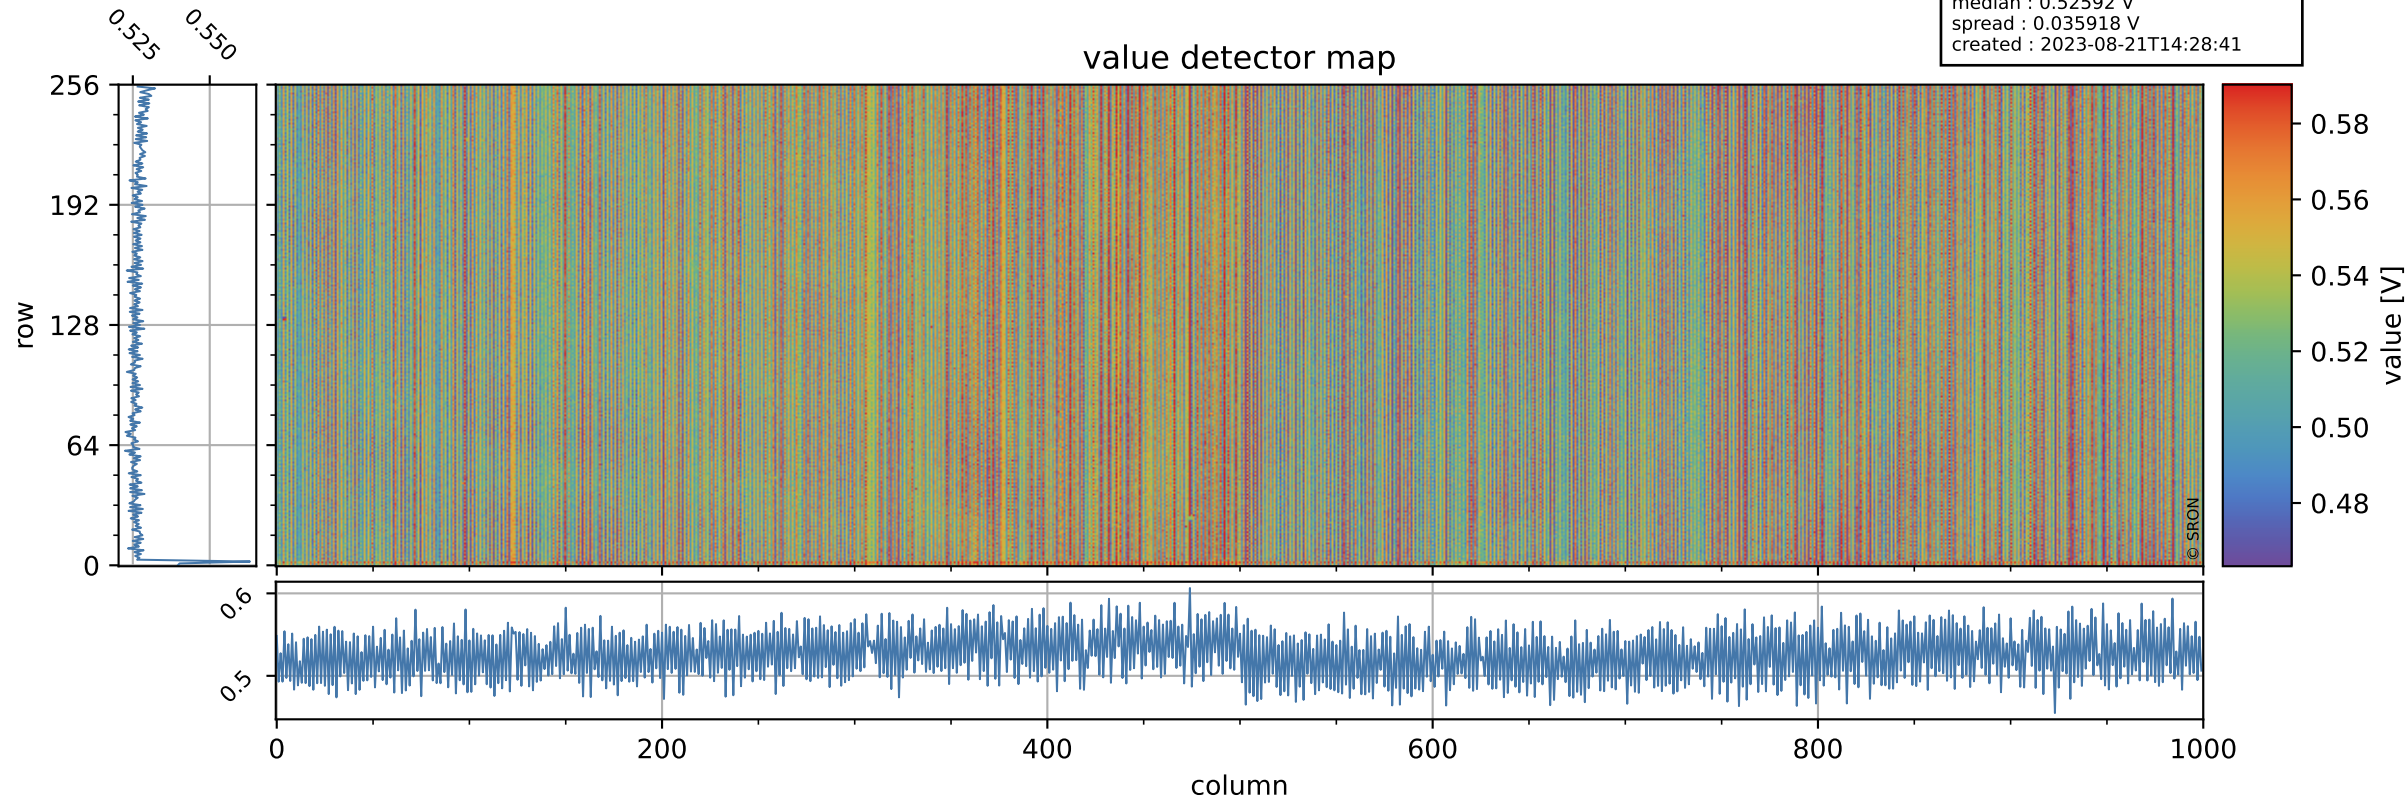

Tropomi SWIR offset (official)

orbits : 19 in [9292, 9337]
coverage : 2019-07-30 / 2019-08-02
median : 0.52592 V
spread : 0.035918 V
created : 2023-08-21T14:28:41

value detector map

Tropomi SWIR offset (official)

orbits : 19 in [9292, 9337]
coverage : 2019-07-30 / 2019-08-02
median : 32.728 μV
spread : 19.292 μV
created : 2023-08-21T14:28:42

Tropomi SWIR offset (official)

value compared with SWIR offset CKD

orbits : 19 in [9292, 9337]
coverage : 2019-07-30 / 2019-08-02
median : -0.098248 mV
spread : 0.35603 mV
created : 2023-08-21T14:28:42

Tropomi SWIR offset (official) ground-tracks of Sentinel-5P

orbits : 19 in [9292, 9337]
coverage : 2019-07-30 / 2019-08-02
created : 2023-08-21T14:28:43

Tropomi SWIR offset (official)

orbits : [2827, 9337]
coverage : 2018-04-30 / 2019-08-02
created : 2023-08-21T14:28:43

trend of detector median & temperatures