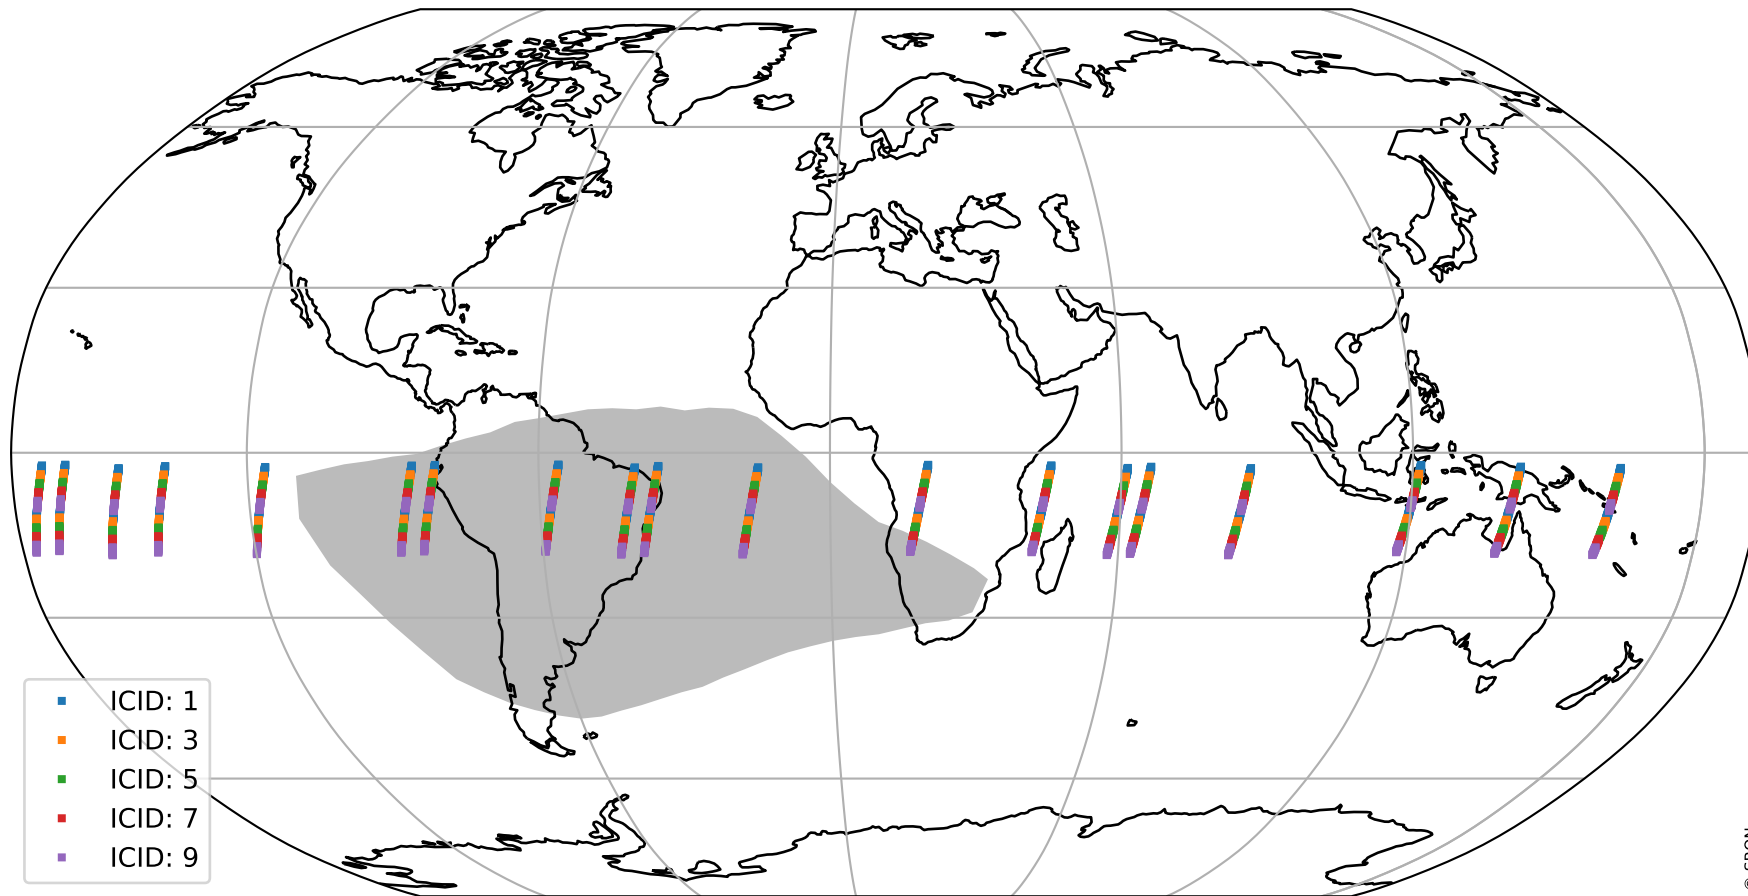

Tropomi SWIR offset (official)

orbits : 19 in [9292, 9337]
coverage : 2019-07-30 / 2019-08-02
median : 0.52592 V
spread : 0.035918 V
created : 2023-08-21T14:28:41

value detector map

Tropomi SWIR offset (official)

orbits : 19 in [9292, 9337]
coverage : 2019-07-30 / 2019-08-02
median : 32.728 μV
spread : 19.292 μV
created : 2023-08-21T14:28:42

Tropomi SWIR offset (official)

value compared with SWIR offset CKD

orbits : 19 in [9292, 9337]
coverage : 2019-07-30 / 2019-08-02
median : -0.098248 mV
spread : 0.35603 mV
created : 2023-08-21T14:28:42

Tropomi SWIR offset (official) ground-tracks of Sentinel-5P

orbits : 19 in [9292, 9337]
coverage : 2019-07-30 / 2019-08-02
created : 2023-08-21T14:28:43

Tropomi SWIR offset (official)

orbits : [2827, 9337]
coverage : 2018-04-30 / 2019-08-02
created : 2023-08-21T14:28:43

trend of detector median & temperatures