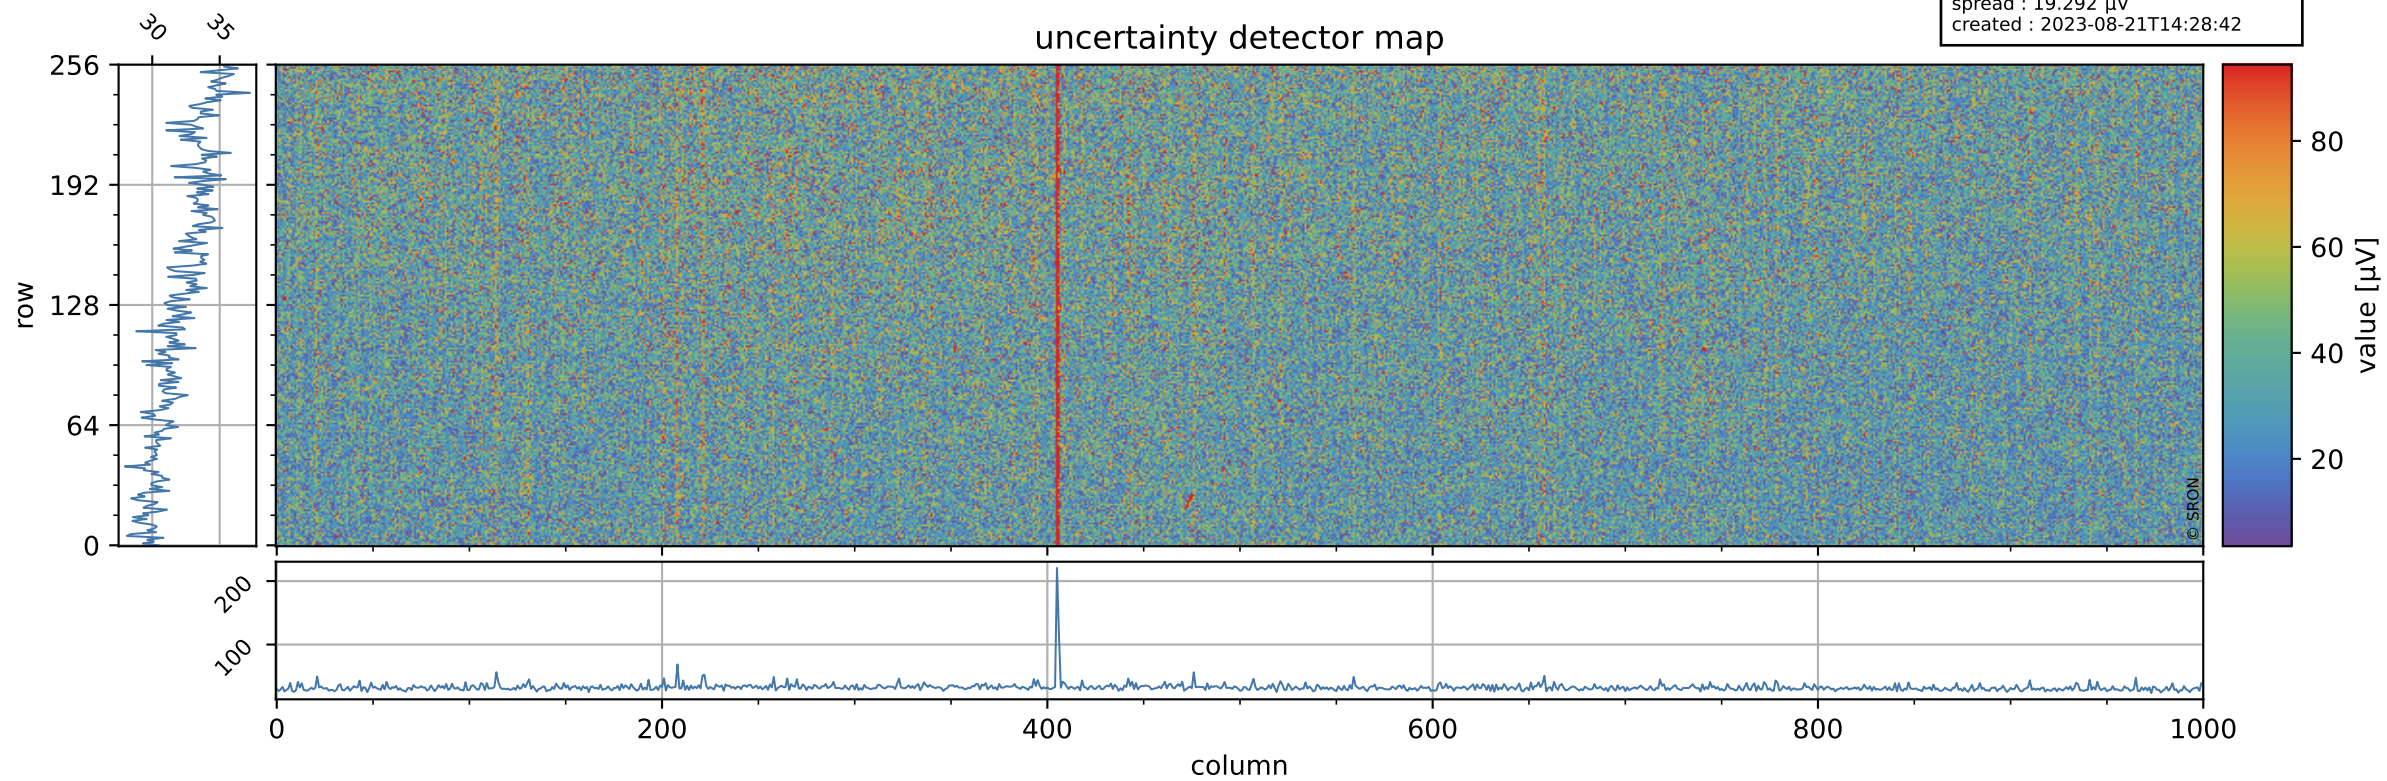

Tropomi SWIR offset (official)

orbits : 19 in [9292, 9337]
coverage : 2019-07-30 / 2019-08-02
median : 0.52592 V
spread : 0.035918 V
created : 2023-08-21T14:28:41

value detector map

Tropomi SWIR offset (official)

orbits : 19 in [9292, 9337]
coverage : 2019-07-30 / 2019-08-02
median : 32.728 μV
spread : 19.292 μV
created : 2023-08-21T14:28:42

Tropomi SWIR offset (official)

value compared with SWIR offset CKD

orbits : 19 in [9292, 9337]
coverage : 2019-07-30 / 2019-08-02
median : -0.098248 mV
spread : 0.35603 mV
created : 2023-08-21T14:28:42

Tropomi SWIR offset (official) ground-tracks of Sentinel-5P

orbits : 19 in [9292, 9337]
coverage : 2019-07-30 / 2019-08-02
created : 2023-08-21T14:28:43

Tropomi SWIR offset (official)

orbits : [2827, 9337]
coverage : 2018-04-30 / 2019-08-02
created : 2023-08-21T14:28:43

trend of detector median & temperatures