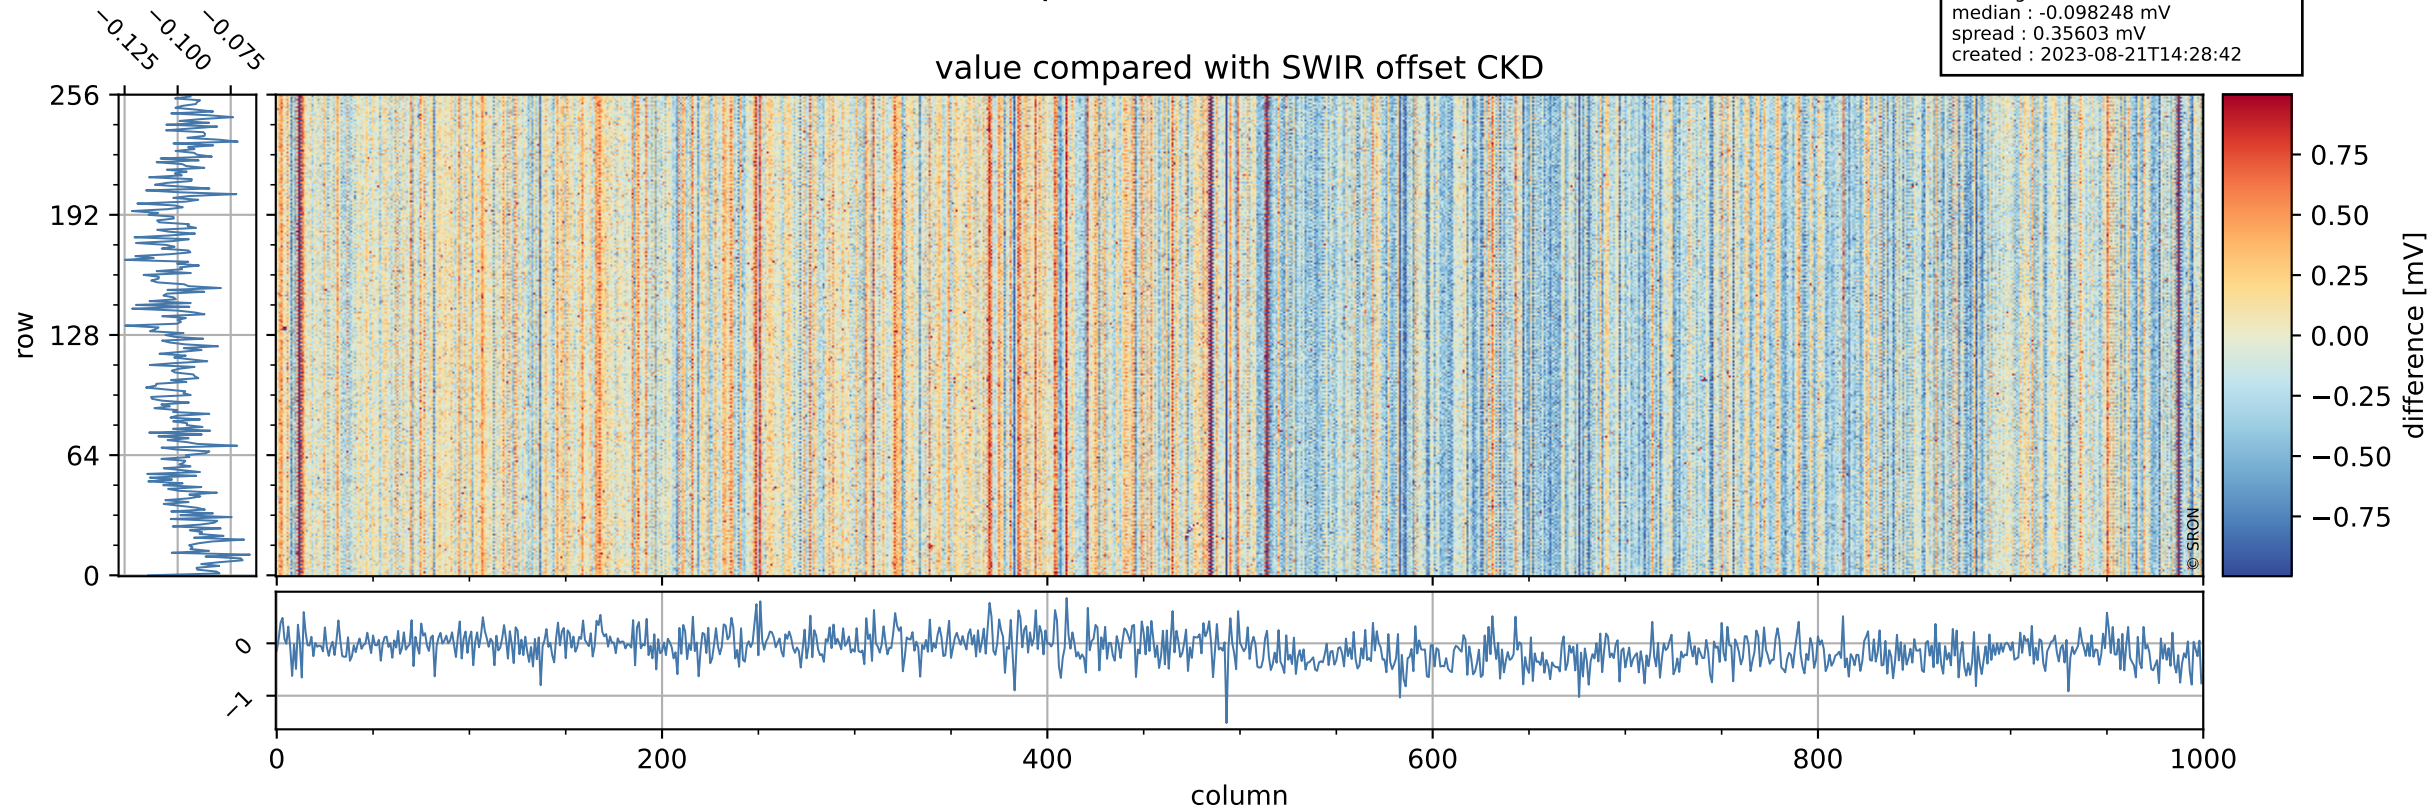

Tropomi SWIR offset (official)

orbits : 19 in [9292, 9337]
coverage : 2019-07-30 / 2019-08-02
median : 0.52592 V
spread : 0.035918 V
created : 2023-08-21T14:28:41

value detector map

Tropomi SWIR offset (official)

orbits : 19 in [9292, 9337]
coverage : 2019-07-30 / 2019-08-02
median : 32.728 μV
spread : 19.292 μV
created : 2023-08-21T14:28:42

Tropomi SWIR offset (official)

value compared with SWIR offset CKD

orbits : 19 in [9292, 9337]
coverage : 2019-07-30 / 2019-08-02
median : -0.098248 mV
spread : 0.35603 mV
created : 2023-08-21T14:28:42

Tropomi SWIR offset (official) ground-tracks of Sentinel-5P

orbits : 19 in [9292, 9337]
coverage : 2019-07-30 / 2019-08-02
created : 2023-08-21T14:28:43

Tropomi SWIR offset (official)

orbits : [2827, 9337]
coverage : 2018-04-30 / 2019-08-02
created : 2023-08-21T14:28:43

trend of detector median & temperatures