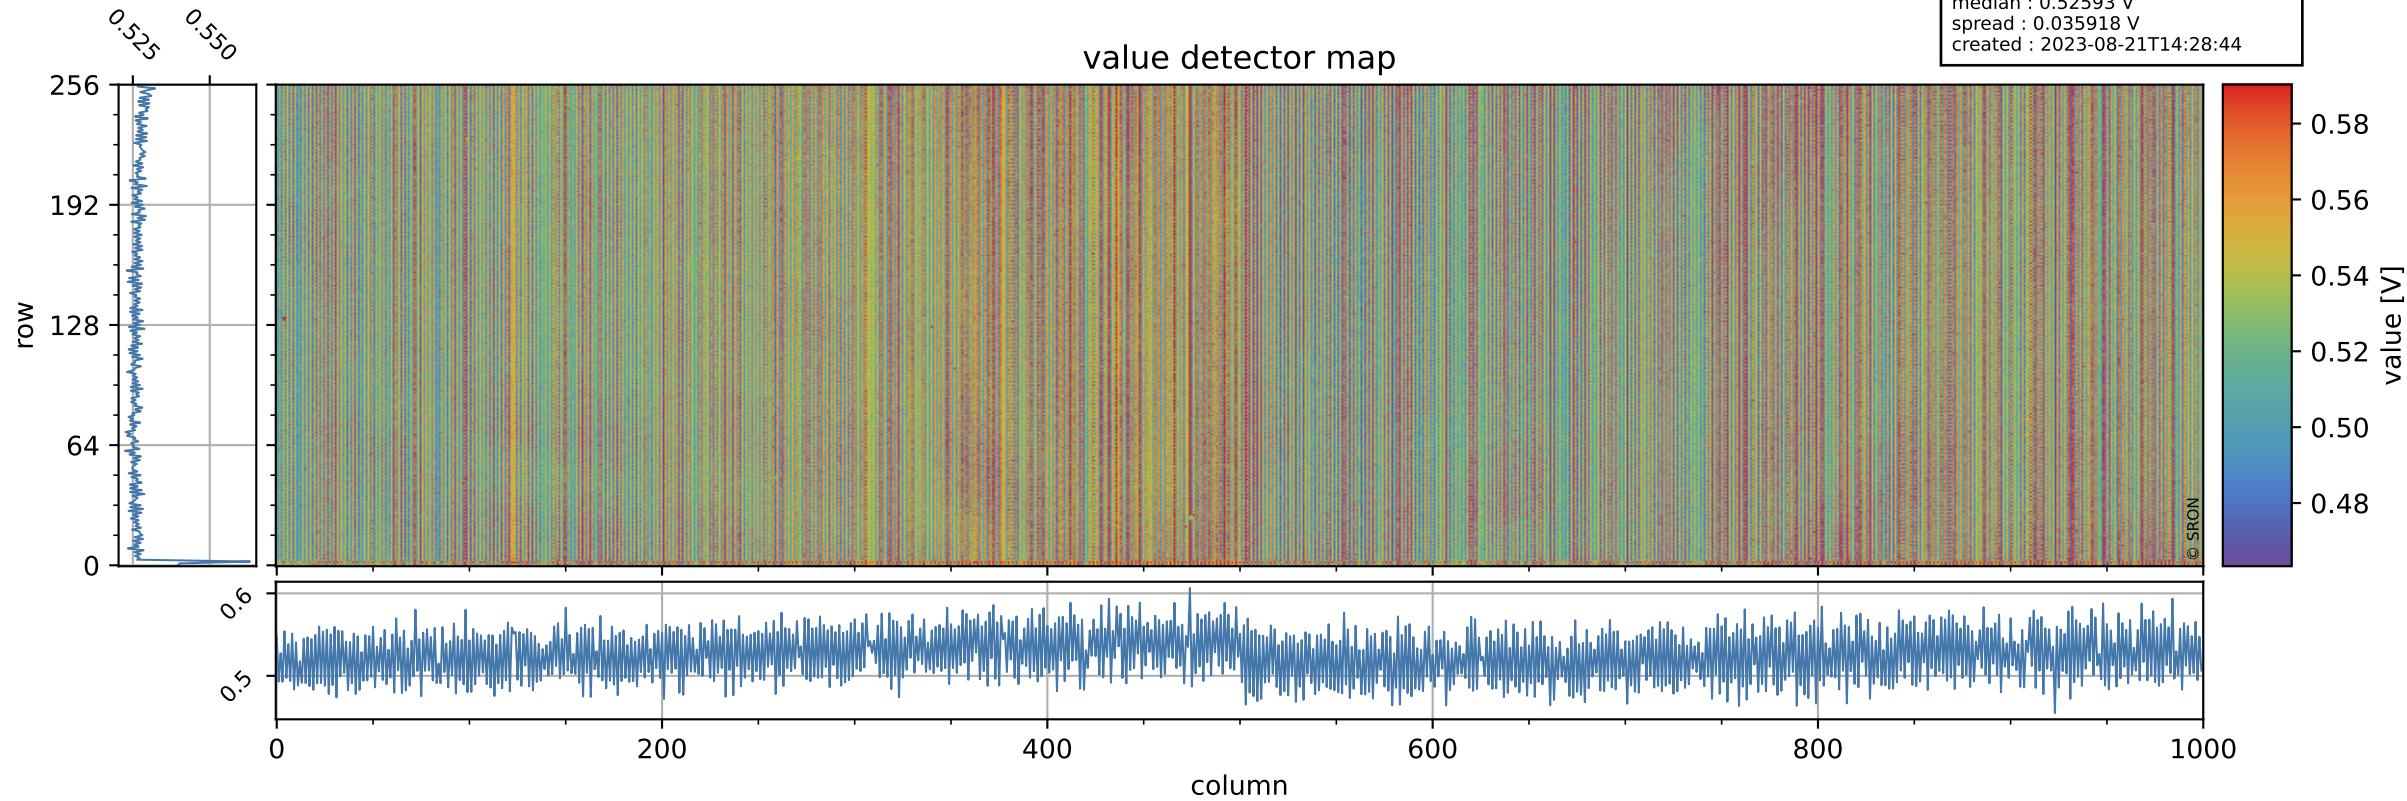

Tropomi SWIR offset (official)

orbits : 18 in [9307, 9352]
coverage : 2019-07-31 / 2019-08-03
median : 0.52593 V
spread : 0.035918 V
created : 2023-08-21T14:28:44

value detector map

Tropomi SWIR offset (official)

orbits : 18 in [9307, 9352]
coverage : 2019-07-31 / 2019-08-03
median : 33.255 μV
spread : 19.419 μV
created : 2023-08-21T14:28:45

Tropomi SWIR offset (official)

value compared with SWIR offset CKD

orbits : 18 in [9307, 9352]
coverage : 2019-07-31 / 2019-08-03
median : -0.092329 mV
spread : 0.35391 mV
created : 2023-08-21T14:28:45

Tropomi SWIR offset (official) ground-tracks of Sentinel-5P

orbits : 18 in [9307, 9352]
coverage : 2019-07-31 / 2019-08-03
created : 2023-08-21T14:28:46

Tropomi SWIR offset (official)

orbits : [2827, 9352]
coverage : 2018-04-30 / 2019-08-03
created : 2023-08-21T14:28:46

trend of detector median & temperatures