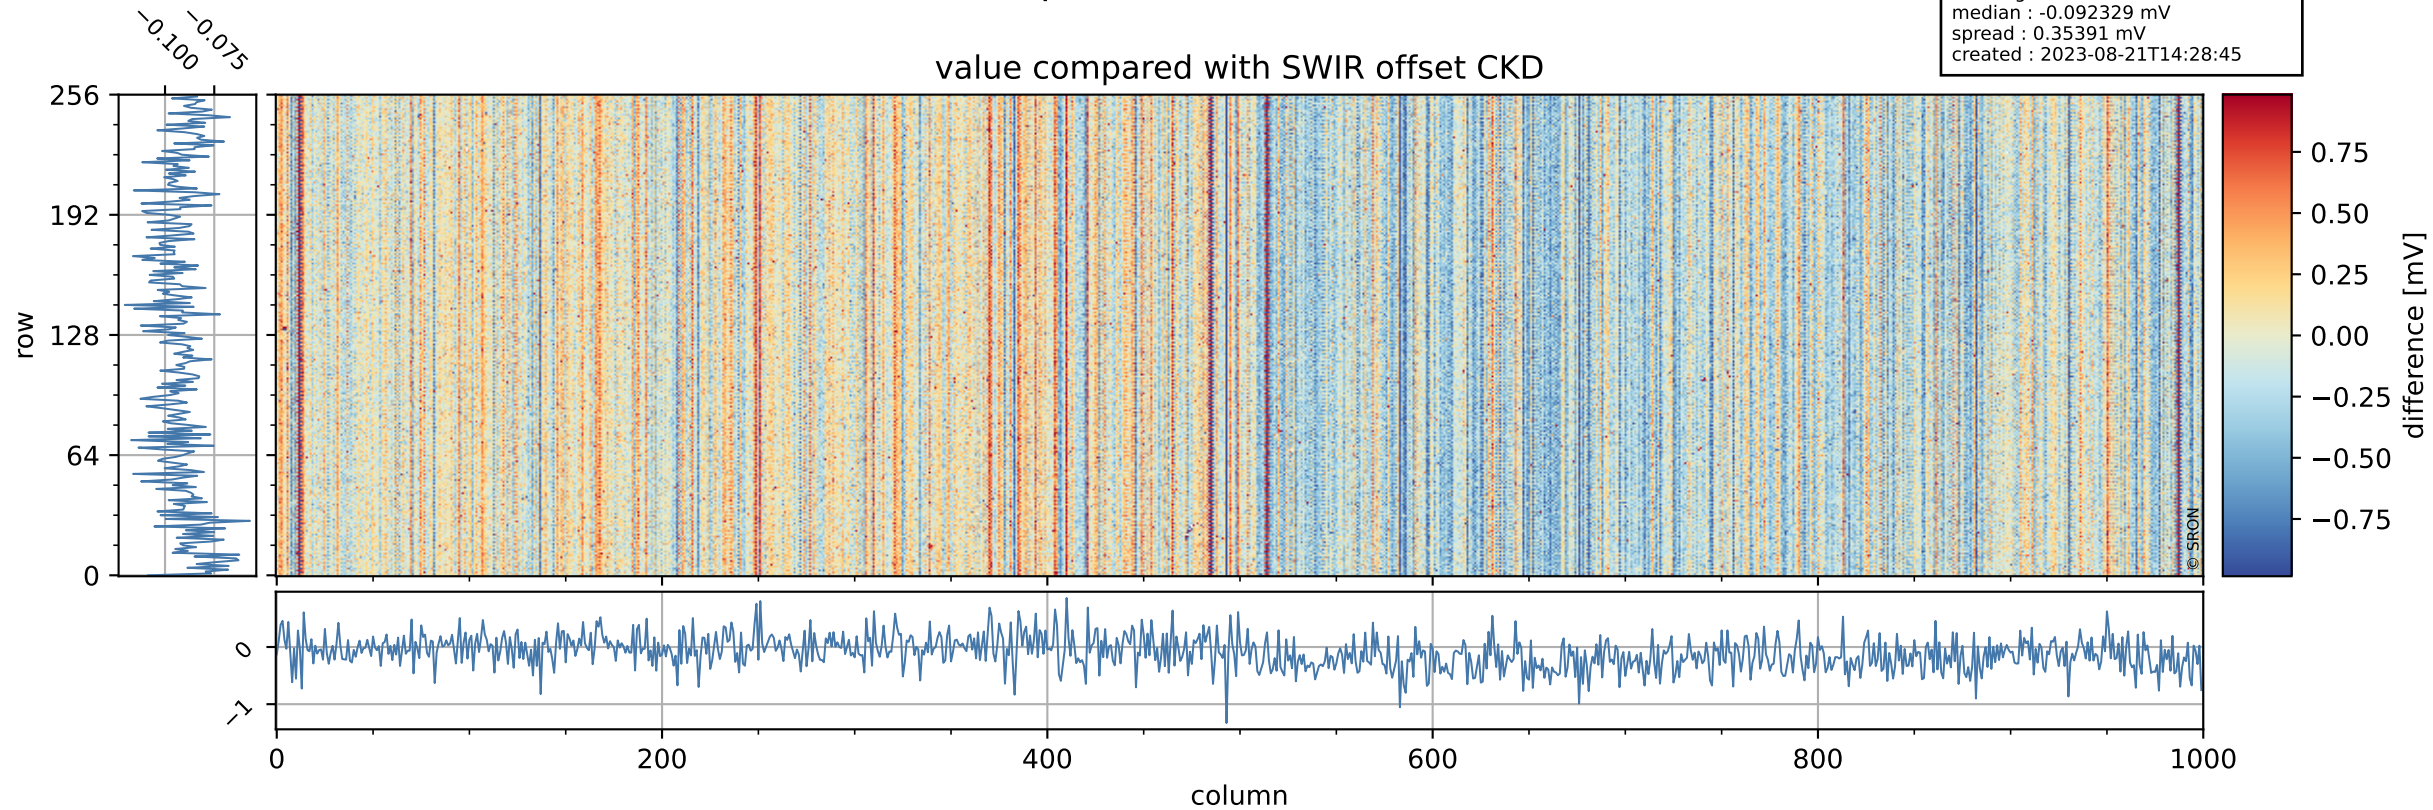

Tropomi SWIR offset (official)

orbits : 18 in [9307, 9352]
coverage : 2019-07-31 / 2019-08-03
median : 0.52593 V
spread : 0.035918 V
created : 2023-08-21T14:28:44

value detector map

Tropomi SWIR offset (official)

orbits : 18 in [9307, 9352]
coverage : 2019-07-31 / 2019-08-03
median : 33.255 μV
spread : 19.419 μV
created : 2023-08-21T14:28:45

Tropomi SWIR offset (official)

value compared with SWIR offset CKD

orbits : 18 in [9307, 9352]
coverage : 2019-07-31 / 2019-08-03
median : -0.092329 mV
spread : 0.35391 mV
created : 2023-08-21T14:28:45

Tropomi SWIR offset (official) ground-tracks of Sentinel-5P

orbits : 18 in [9307, 9352]
coverage : 2019-07-31 / 2019-08-03
created : 2023-08-21T14:28:46

Tropomi SWIR offset (official)

orbits : [2827, 9352]
coverage : 2018-04-30 / 2019-08-03
created : 2023-08-21T14:28:46

trend of detector median & temperatures