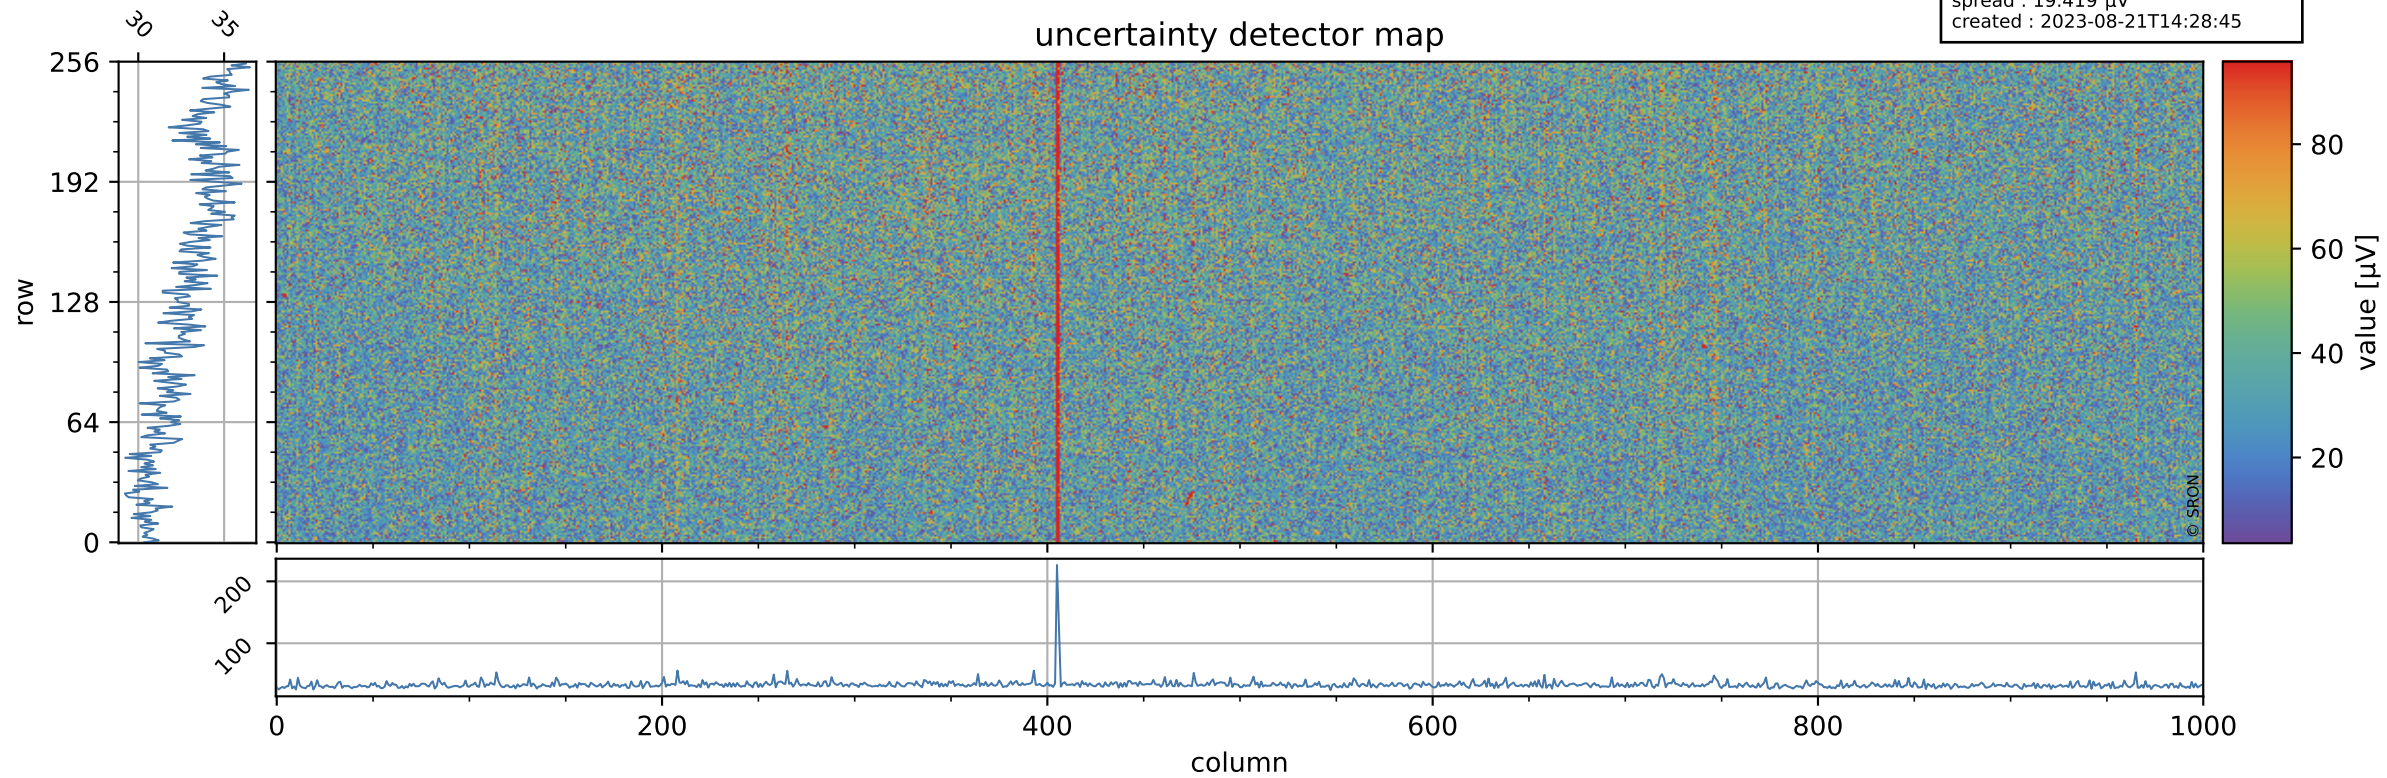

Tropomi SWIR offset (official)

orbits : 18 in [9307, 9352]
coverage : 2019-07-31 / 2019-08-03
median : 0.52593 V
spread : 0.035918 V
created : 2023-08-21T14:28:44

value detector map

Tropomi SWIR offset (official)

orbits : 18 in [9307, 9352]
coverage : 2019-07-31 / 2019-08-03
median : 33.255 μV
spread : 19.419 μV
created : 2023-08-21T14:28:45

Tropomi SWIR offset (official)

value compared with SWIR offset CKD

orbits : 18 in [9307, 9352]
coverage : 2019-07-31 / 2019-08-03
median : -0.092329 mV
spread : 0.35391 mV
created : 2023-08-21T14:28:45

Tropomi SWIR offset (official) ground-tracks of Sentinel-5P

orbits : 18 in [9307, 9352]
coverage : 2019-07-31 / 2019-08-03
created : 2023-08-21T14:28:46

Tropomi SWIR offset (official)

orbits : [2827, 9352]
coverage : 2018-04-30 / 2019-08-03
created : 2023-08-21T14:28:46

trend of detector median & temperatures