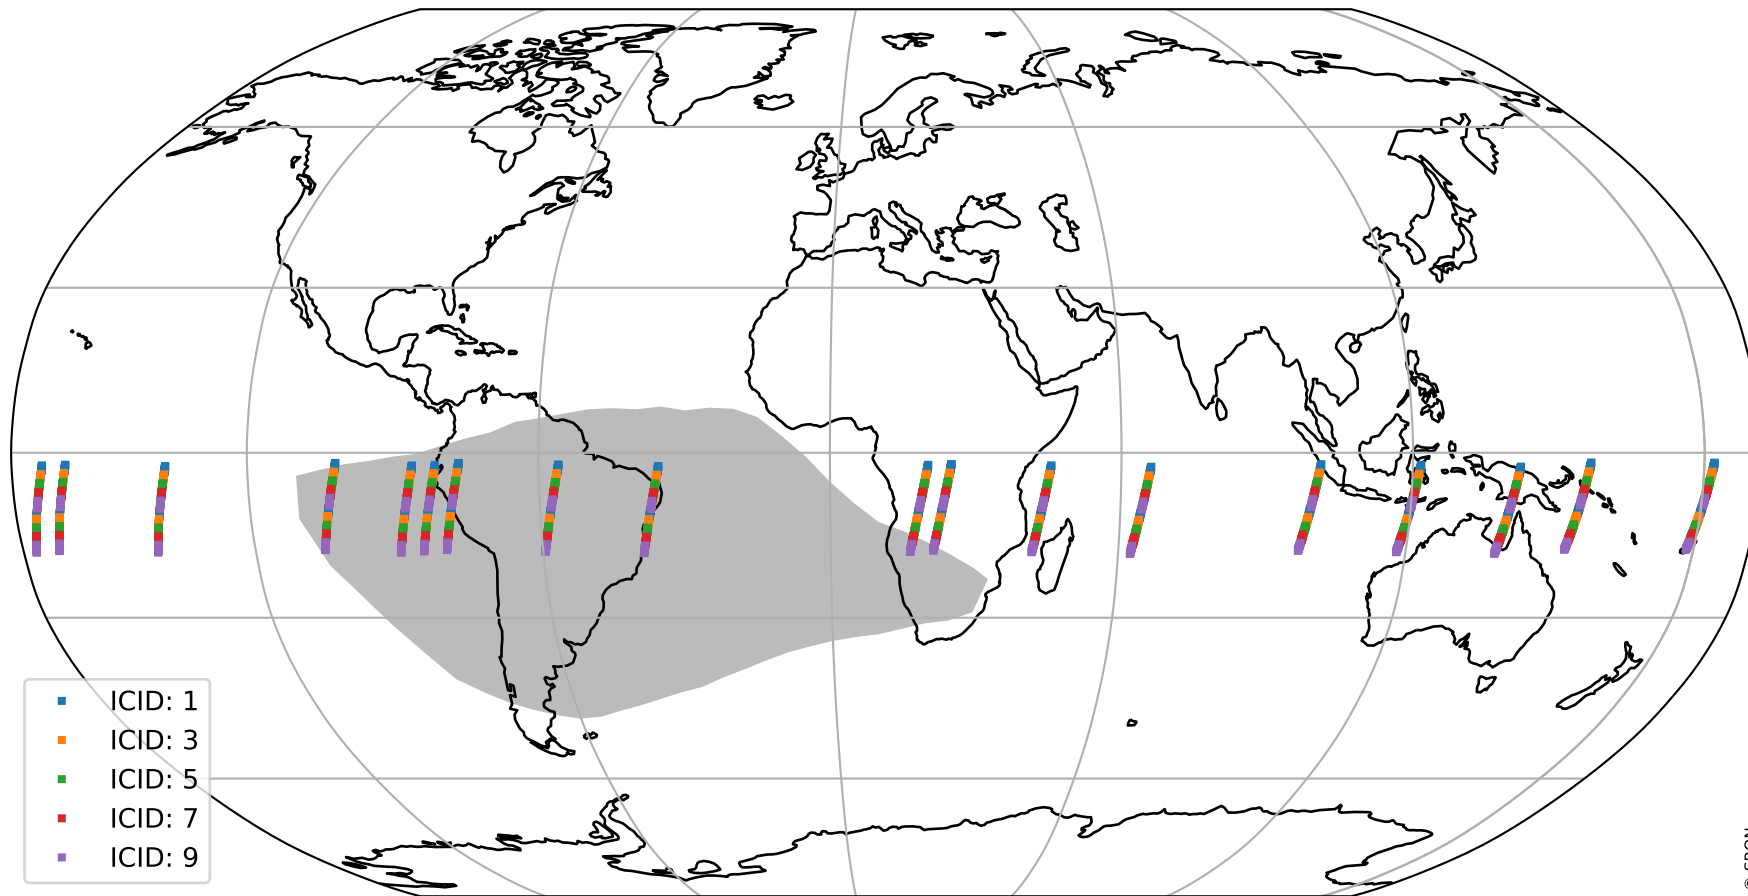

Tropomi SWIR offset (official)

orbits : 18 in [9307, 9352]
coverage : 2019-07-31 / 2019-08-03
median : 0.52593 V
spread : 0.035918 V
created : 2023-08-21T14:28:44

value detector map

Tropomi SWIR offset (official)

orbits : 18 in [9307, 9352]
coverage : 2019-07-31 / 2019-08-03
median : 33.255 μV
spread : 19.419 μV
created : 2023-08-21T14:28:45

Tropomi SWIR offset (official)

value compared with SWIR offset CKD

orbits : 18 in [9307, 9352]
coverage : 2019-07-31 / 2019-08-03
median : -0.092329 mV
spread : 0.35391 mV
created : 2023-08-21T14:28:45

Tropomi SWIR offset (official) ground-tracks of Sentinel-5P

orbits : 18 in [9307, 9352]
coverage : 2019-07-31 / 2019-08-03
created : 2023-08-21T14:28:46

Tropomi SWIR offset (official)

orbits : [2827, 9352]
coverage : 2018-04-30 / 2019-08-03
created : 2023-08-21T14:28:46

trend of detector median & temperatures